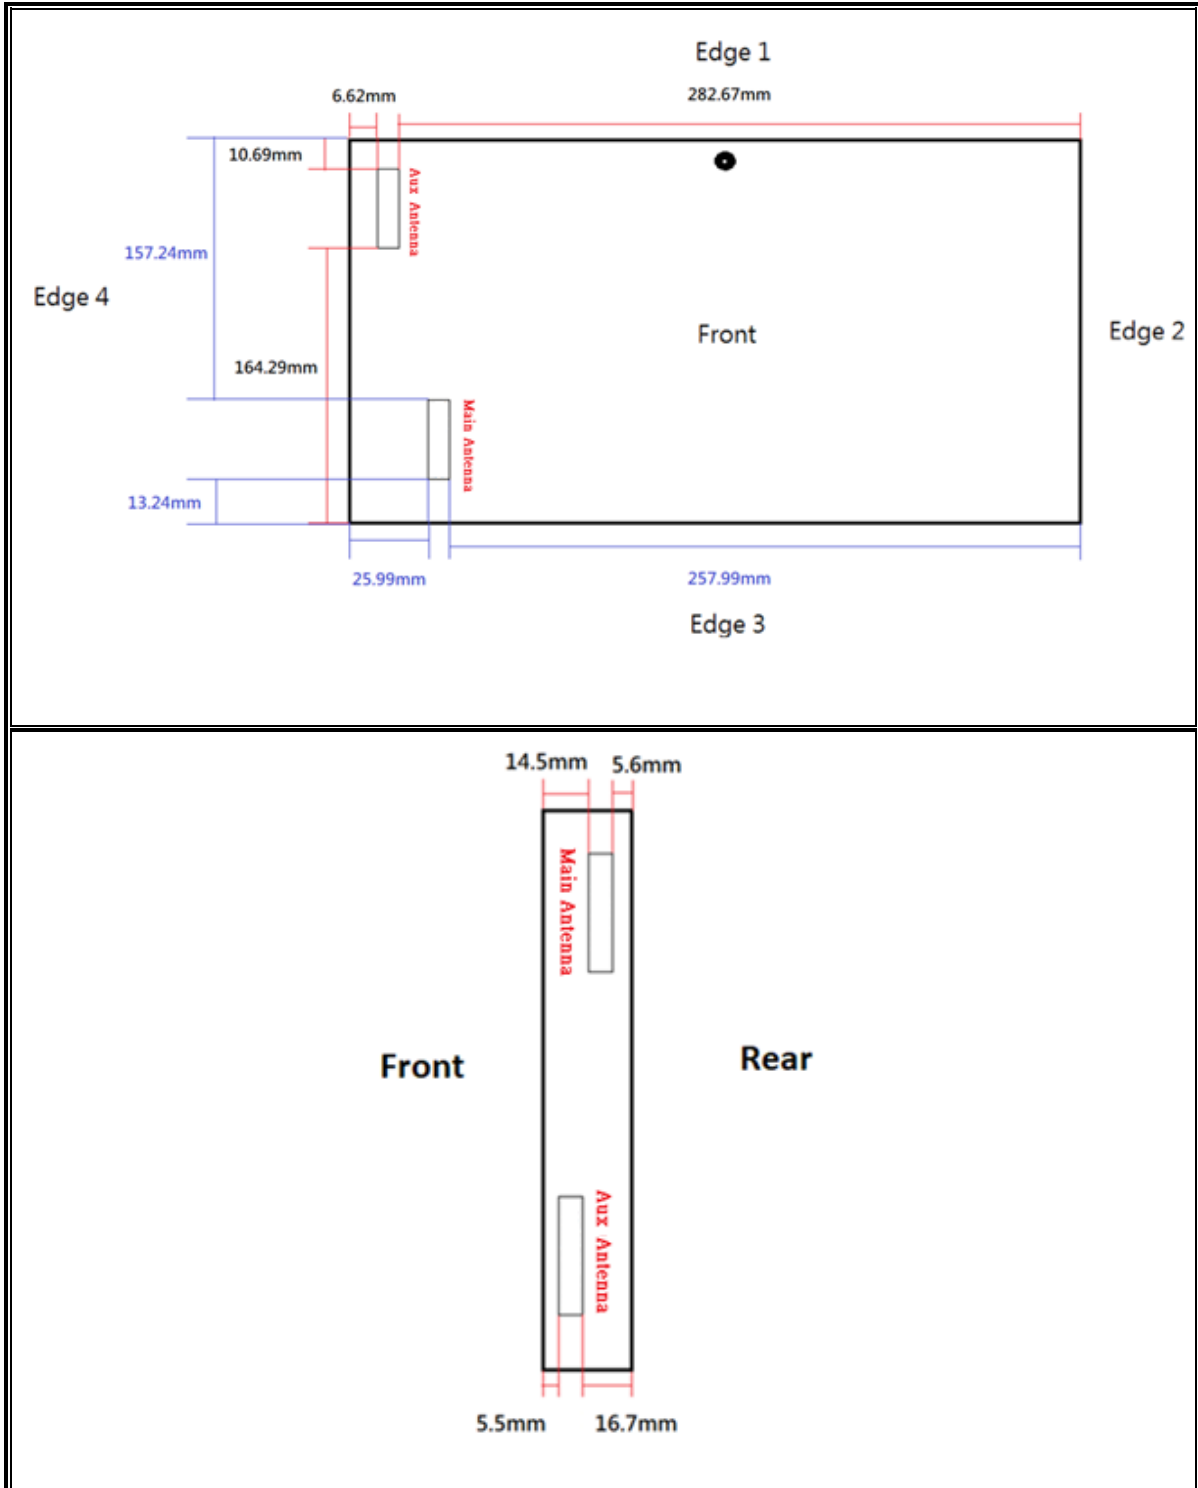

ANTENNA LOCATION

SETUP PHOTOS

Rear_0mm

Edge 1_0mm

EUT

Front View

Rear View