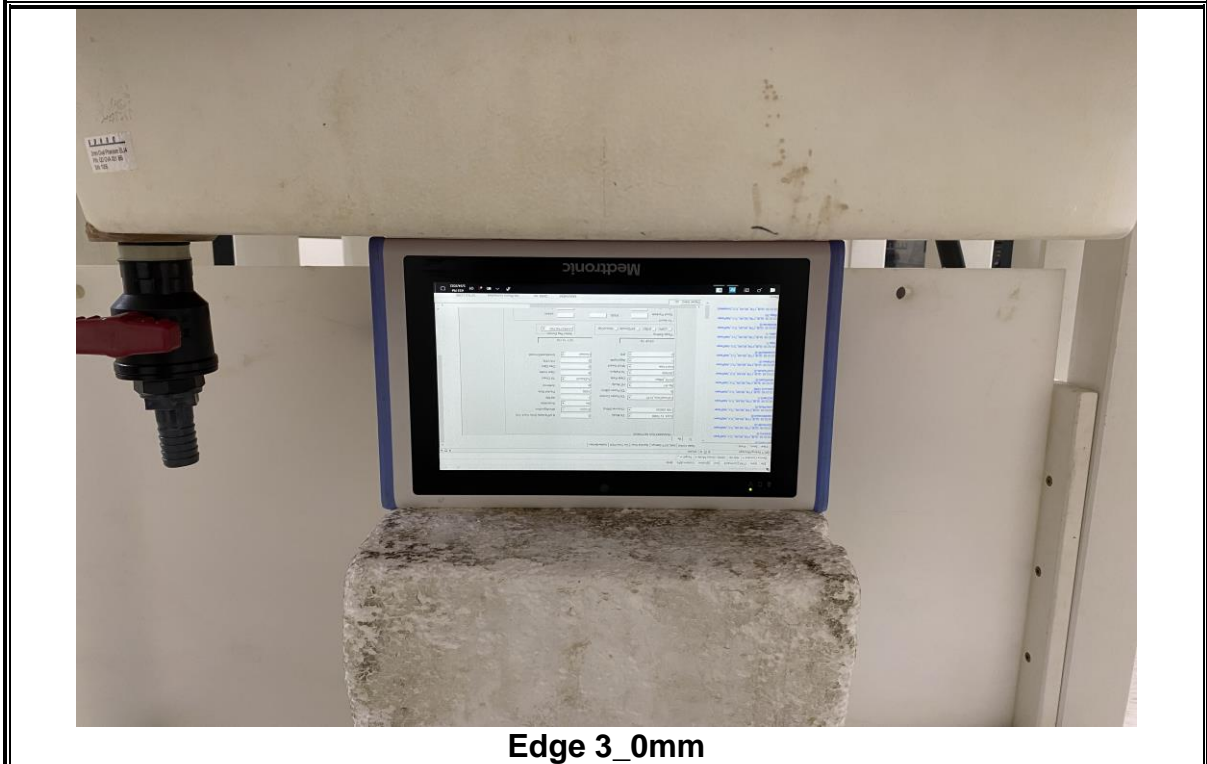

ANTENNA LOCATION

SETUP PHOTOS

Rear_0mm

Edge 1_0mm

EUT

Front View

Rear View