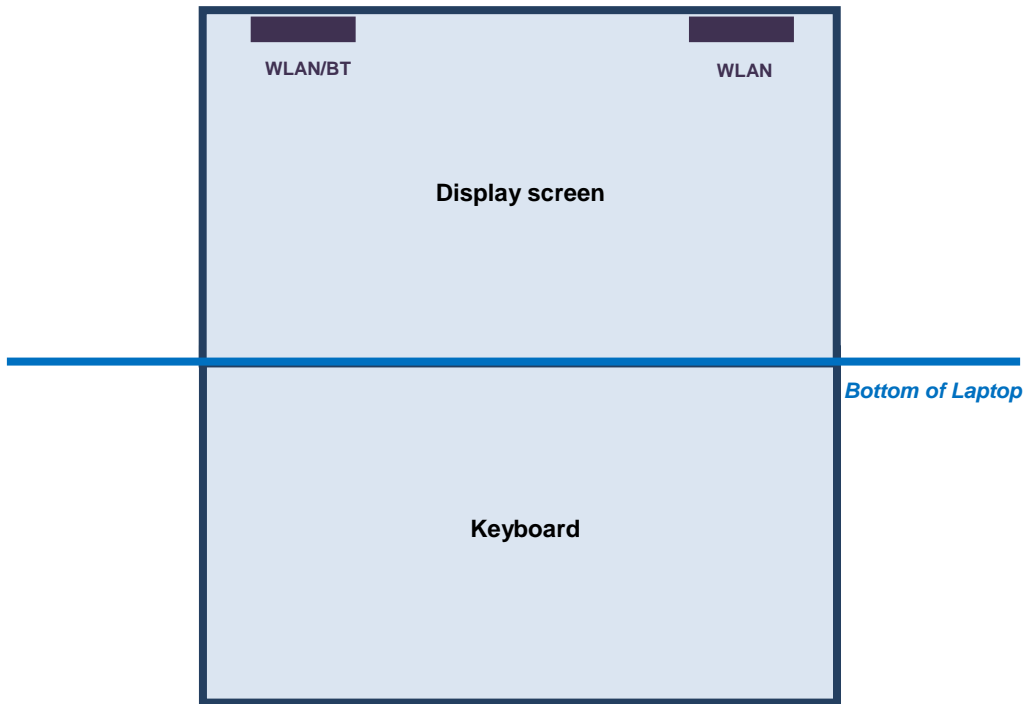

## Appendix D. Antenna Location

<For Tablet>

The separation distance for antenna to edge:

Antenna	To Edge1 (mm)	To Edge2 (mm)	To Edge3 (mm)	To Edge4 (mm)
WLAN Antenna 1	<5	38.2	202.2	219.8
WLAN/BT Antenna 2	<5	229.4	202.2	35.6

<For Laptop>

The separation distance for antenna to edge :

Antenna	To Bottom of Laptop (mm)
WLAN Antenna 1	202.2
WLAN/BT Antenna 2	202.2

### Appendix D. SAR Test Setup Photos

Bottom Face, Test Separation 0 mm

Edge1, Test Separation 0 mm