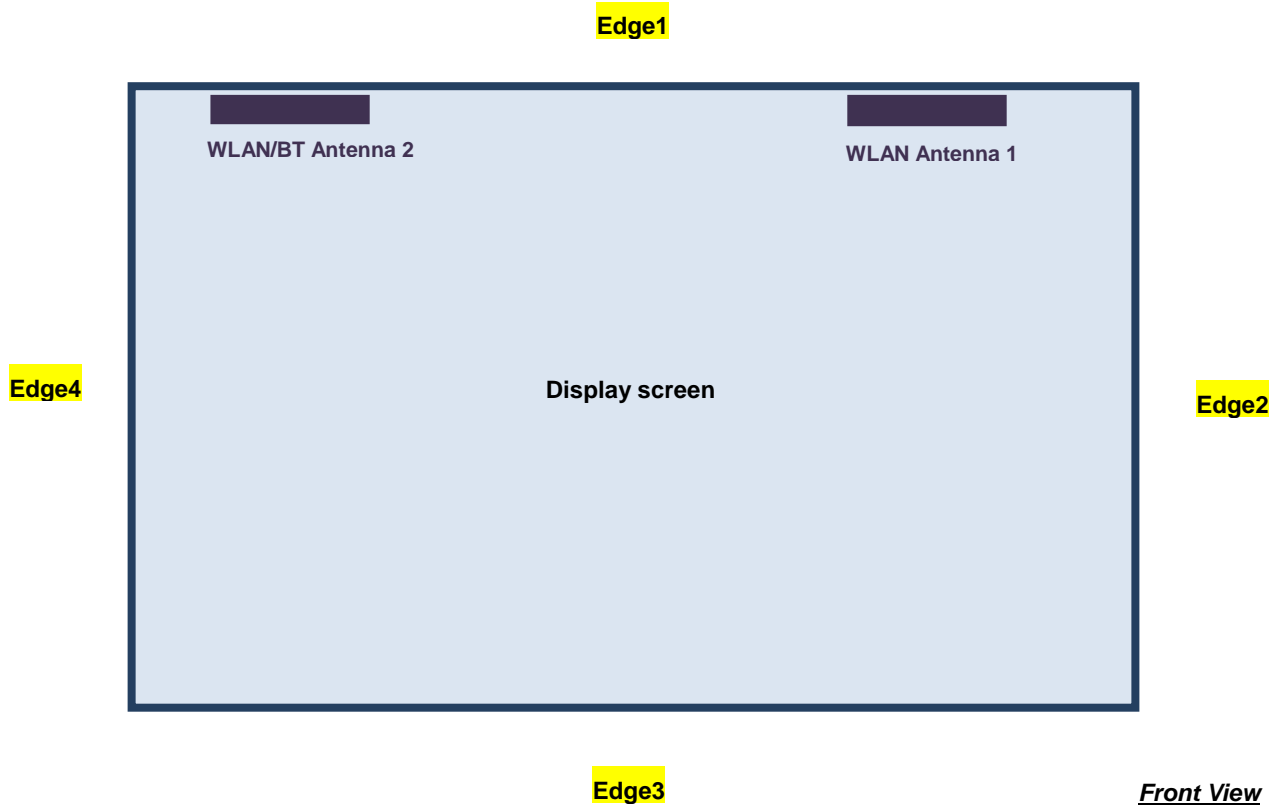

## Appendix D. Antenna Location

<For Tablet>

The separation distance for antenna to edge:

Antenna	To Edge1 (mm)	To Edge2 (mm)	To Edge3 (mm)	To Edge4 (mm)
WLAN Antenna 1	<5	38.2	202.2	219.8
WLAN/BT Antenna 2	<5	229.4	202.2	35.6

<For Laptop>

The separation distance for antenna to edge :

Antenna	To Bottom of Laptop (mm)
WLAN Antenna 1	202.2
WLAN/BT Antenna 2	202.2

### Appendix D. SAR Test Setup Photos

Bottom Face, Test Separation 0 mm

Edge1, Test Separation 0 mm