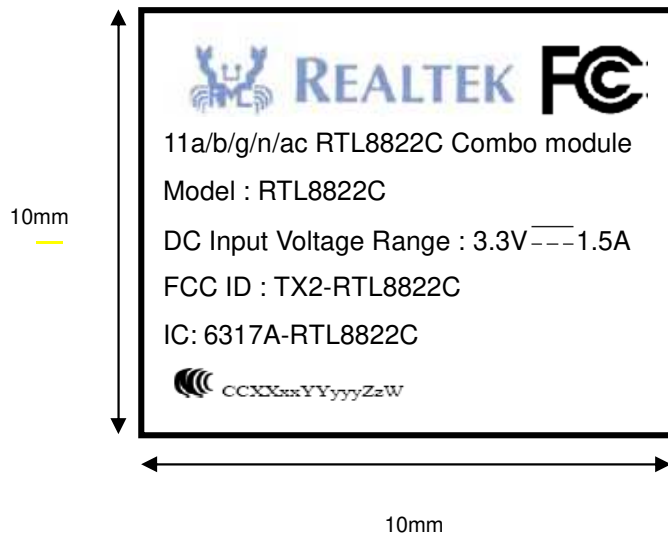

Realtek RTL8822C Label description

■ Label Sample

■ Label Location