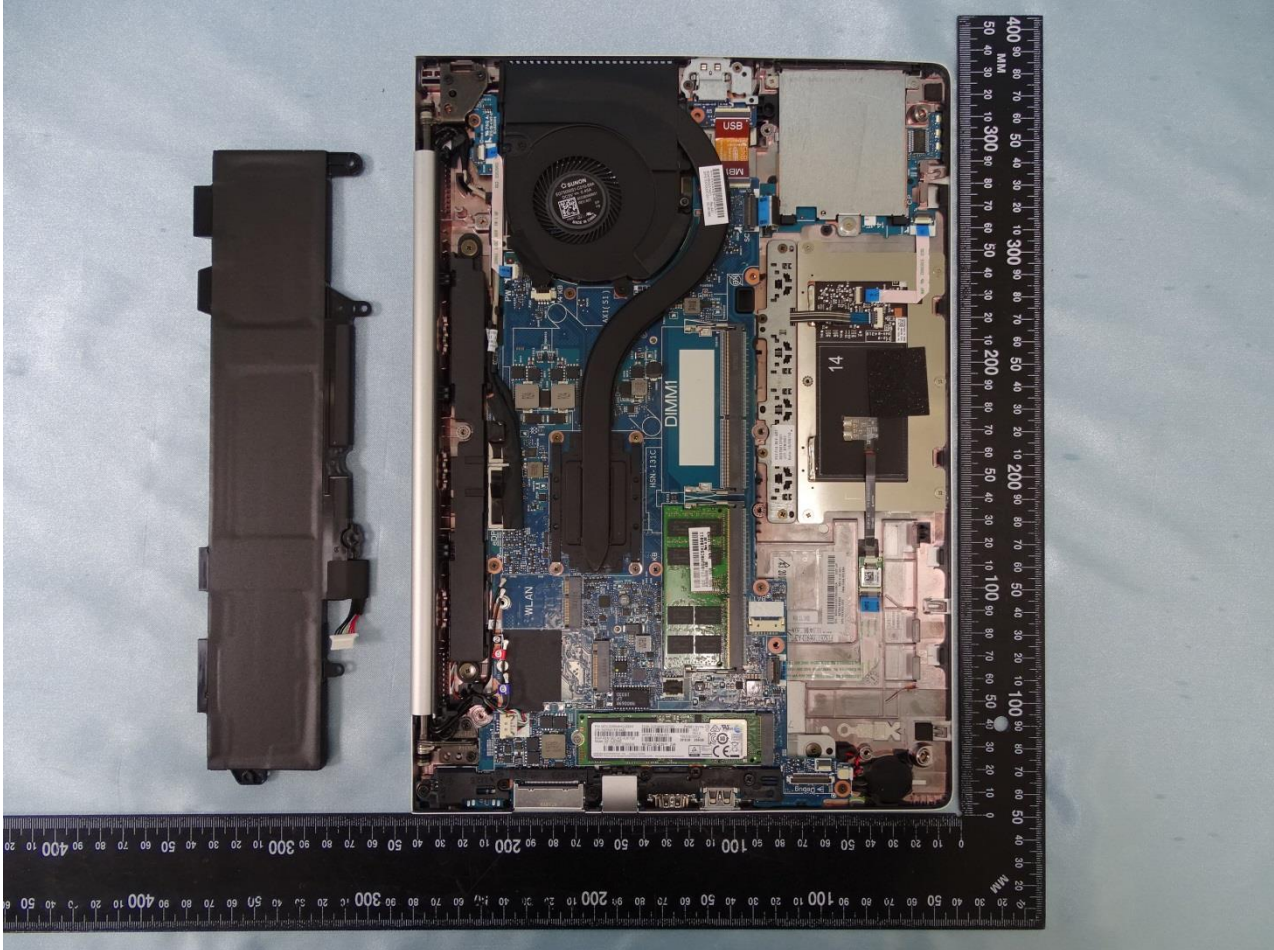

4. Internal Photograph of the Host

Host: Notebook Computer (Brand Name: HP / Model Name: HSN-I31C)

AWAN

Host: Notebook Computer (Brand Name: HP / Model Name: HSN-I31C)

HB

Host: Notebook Computer (Brand Name: HP / Model Name: HSN-I31C)

WNC

Host: Notebook Computer (Brand Name: HP / Model Name: HSN-I31C)

Host: Notebook Computer (Brand Name: HP / Model Name: HSN-I31C)

Host: Notebook Computer (Brand Name: HP / Model Name: HSN-I31C)

Host: Notebook Computer (Brand Name: HP / Model Name: HSN-I31C)

Host: Notebook Computer (Brand Name: HP / Model Name: HSN-I31C)

Host: Notebook Computer (Brand Name: HP / Model Name: HSN-I31C)

Host: Notebook Computer (Brand Name: HP / Model Name: HSN-I31C)

WLAN Main Antenna for AWAN