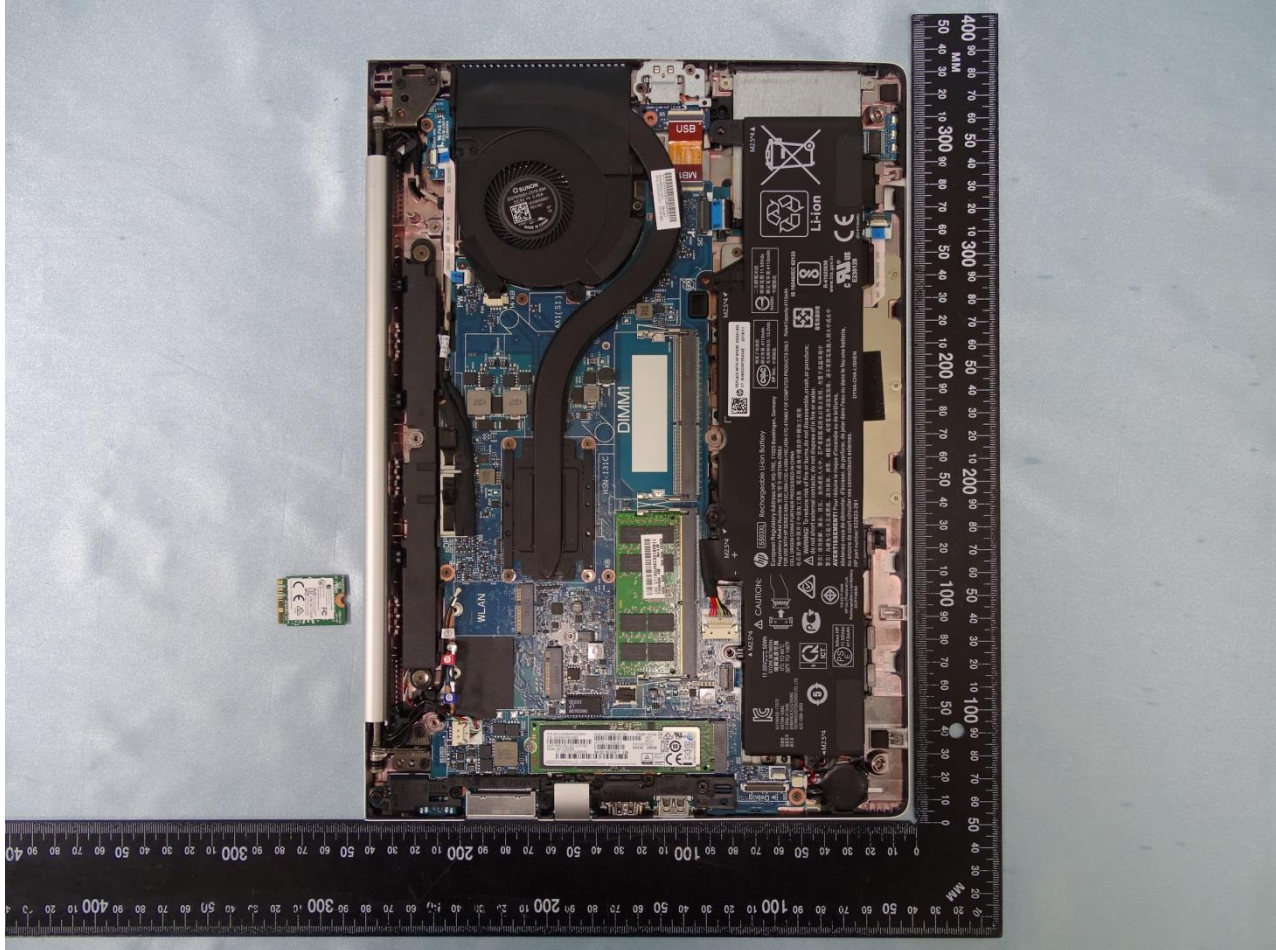

4. Internal Photograph of the Host

Host: Notebook Computer (Brand Name: HP / Model Name: HSN-I31C)

AWAN

Host: Notebook Computer (Brand Name: HP / Model Name: HSN-I31C)

HB

Host: Notebook Computer (Brand Name: HP / Model Name: HSN-I31C)

WNC

Host: Notebook Computer (Brand Name: HP / Model Name: HSN-I31C)

Host: Notebook Computer (Brand Name: HP / Model Name: HSN-I31C)

Host: Notebook Computer (Brand Name: HP / Model Name: HSN-I31C)

Host: Notebook Computer (Brand Name: HP / Model Name: HSN-I31C)

Host: Notebook Computer (Brand Name: HP / Model Name: HSN-I31C)

Host: Notebook Computer (Brand Name: HP / Model Name: HSN-I31C)

Host: Notebook Computer (Brand Name: HP / Model Name: HSN-I31C)

WLAN Main Antenna for AWAN