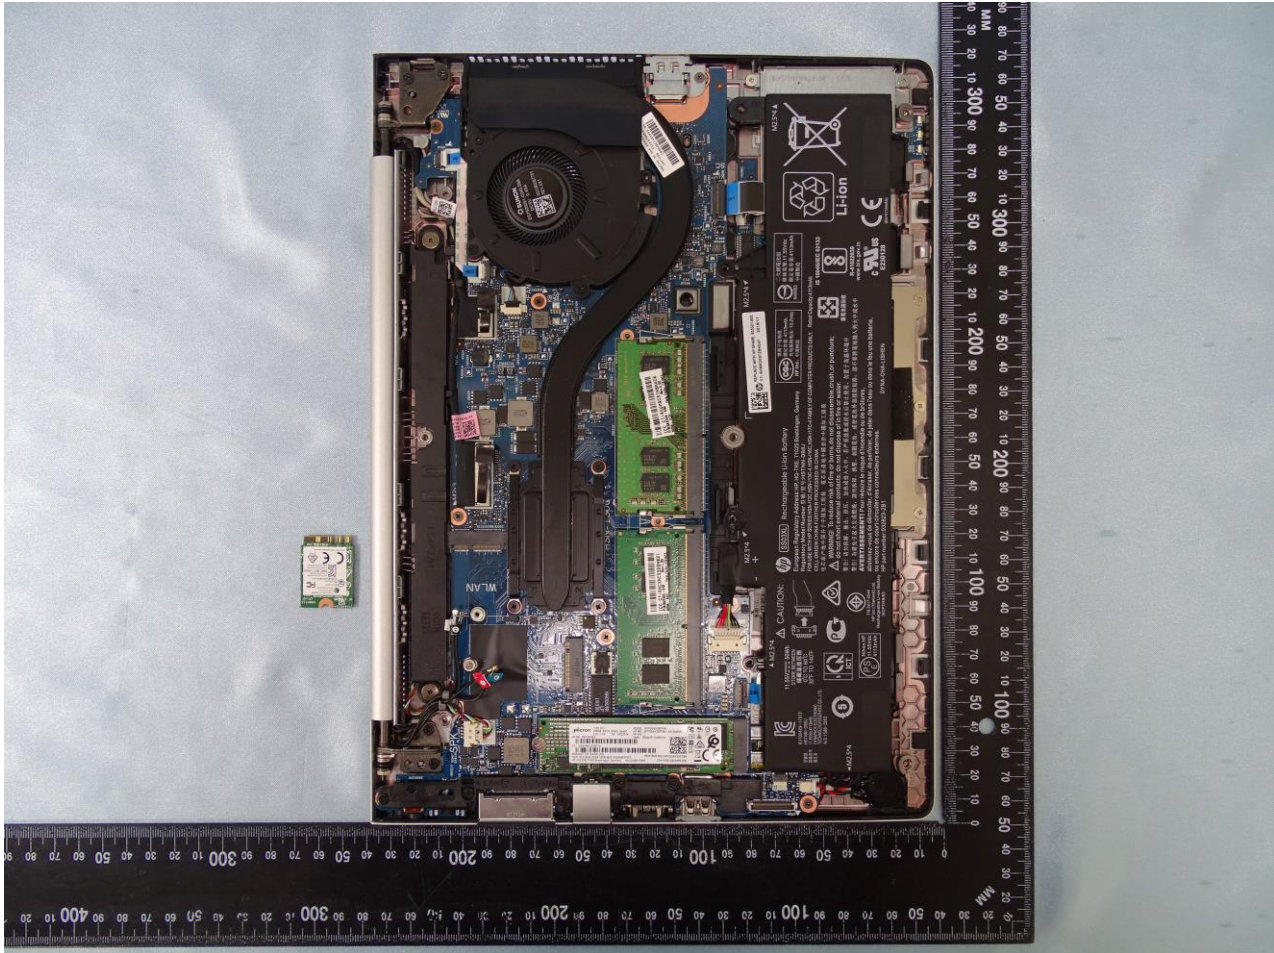

#### 4. Internal Photograph of the Host

Host: Notebook Computer (Brand Name: HP / Model Name: HSN-I30C)

Host: Notebook Computer (Brand Name: HP / Model Name: HSN-I30C)

HB

Host: Notebook Computer (Brand Name: HP / Model Name: HSN-I30C)

WNC

Host: Notebook Computer (Brand Name: HP / Model Name: HSN-I30C)

Host: Notebook Computer (Brand Name: HP / Model Name: HSN-I30C)

Host: Notebook Computer (Brand Name: HP / Model Name: HSN-I30C)

Host: Notebook Computer (Brand Name: HP / Model Name: HSN-I30C)

NFC Module

Host: Notebook Computer (Brand Name: HP / Model Name: HSN-I30C)

Host: Notebook Computer (Brand Name: HP / Model Name: HSN-I30C)

Host: Notebook Computer (Brand Name: HP / Model Name: HSN-I30C)

WLAN Main Antenna for AWAN