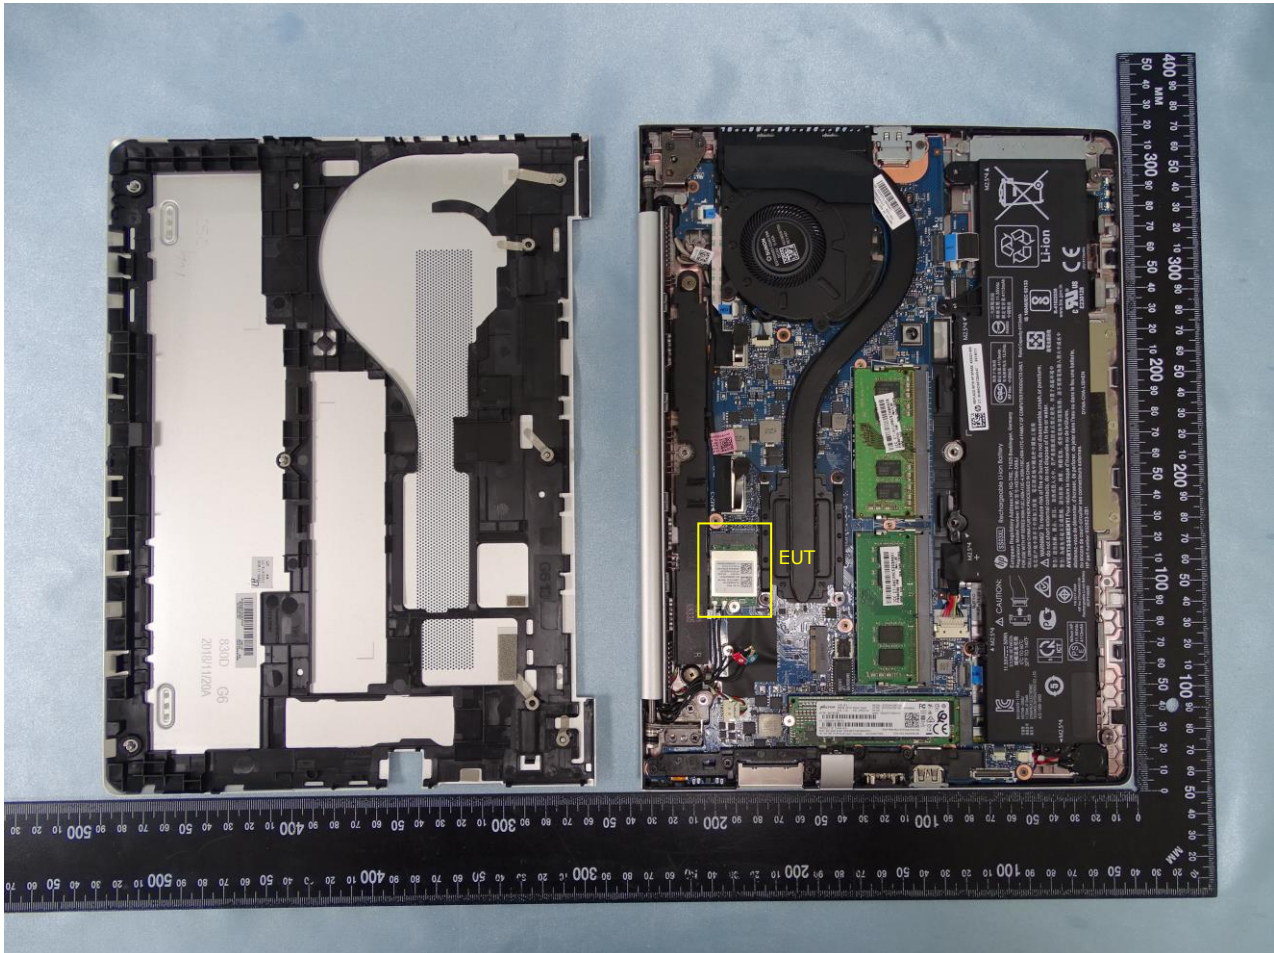

#### 4. Internal Photograph of the Host

Host: Notebook Computer (Brand Name: HP / Model Name: HSN-I30C)

Host: Notebook Computer (Brand Name: HP / Model Name: HSN-I30C)

HB

Host: Notebook Computer (Brand Name: HP / Model Name: HSN-I30C)

WNC

Host: Notebook Computer (Brand Name: HP / Model Name: HSN-I30C)

Host: Notebook Computer (Brand Name: HP / Model Name: HSN-I30C)

Host: Notebook Computer (Brand Name: HP / Model Name: HSN-I30C)

Host: Notebook Computer (Brand Name: HP / Model Name: HSN-I30C)

NFC Module

Host: Notebook Computer (Brand Name: HP / Model Name: HSN-I30C)

Host: Notebook Computer (Brand Name: HP / Model Name: HSN-I30C)

Host: Notebook Computer (Brand Name: HP / Model Name: HSN-I30C)

WLAN Main Antenna for AWAN