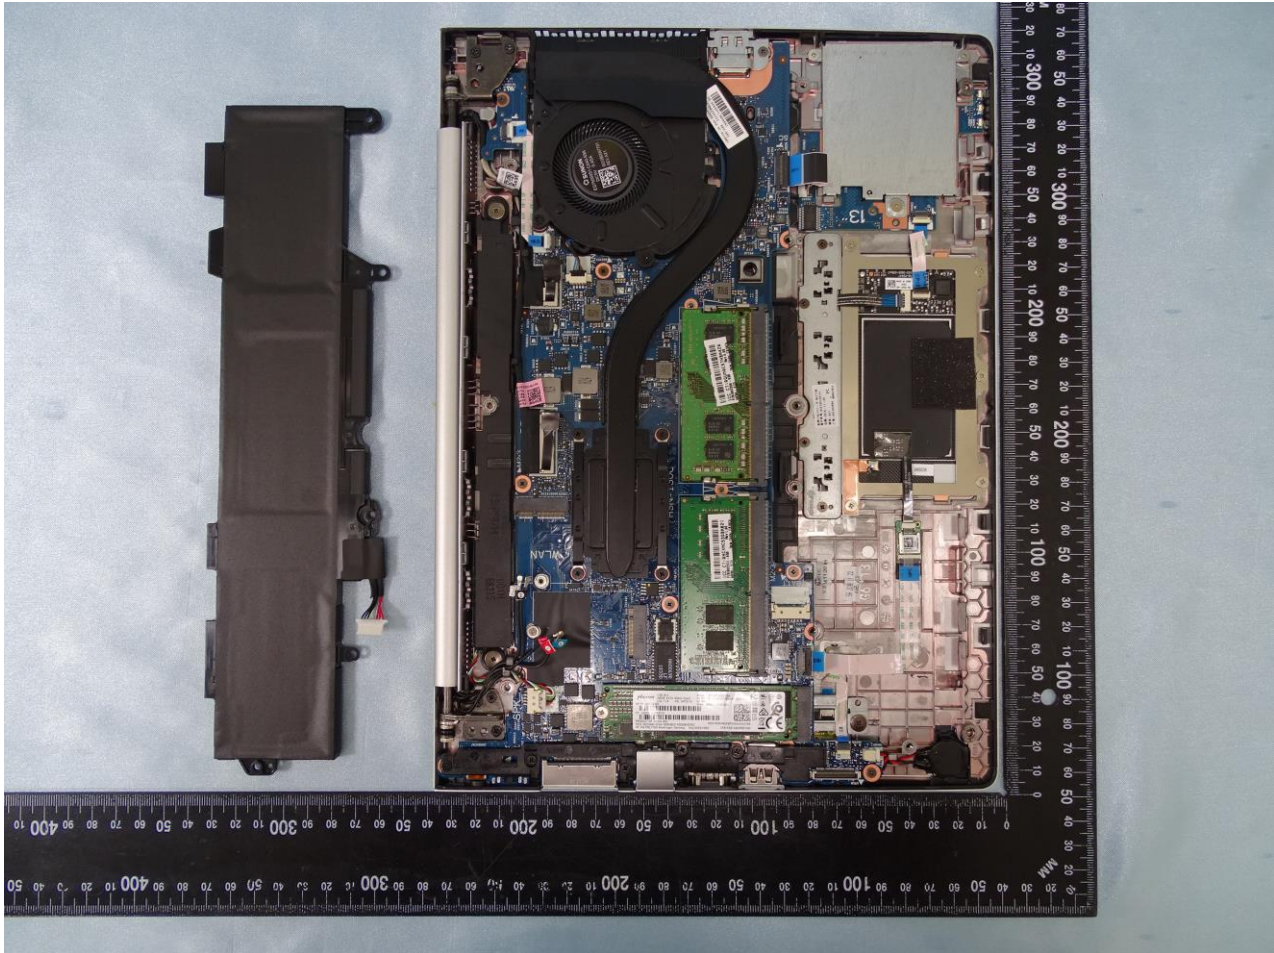

#### 4. Internal Photograph of the Host

Host: Notebook Computer (Brand Name: HP / Model Name: HSN-I30C)

Host: Notebook Computer (Brand Name: HP / Model Name: HSN-I30C)

HB

Host: Notebook Computer (Brand Name: HP / Model Name: HSN-I30C)

WNC

Host: Notebook Computer (Brand Name: HP / Model Name: HSN-I30C)

Host: Notebook Computer (Brand Name: HP / Model Name: HSN-I30C)

Host: Notebook Computer (Brand Name: HP / Model Name: HSN-I30C)

Host: Notebook Computer (Brand Name: HP / Model Name: HSN-I30C)

NFC Module

Host: Notebook Computer (Brand Name: HP / Model Name: HSN-I30C)

Host: Notebook Computer (Brand Name: HP / Model Name: HSN-I30C)

Host: Notebook Computer (Brand Name: HP / Model Name: HSN-I30C)

WLAN Main Antenna for AWAN