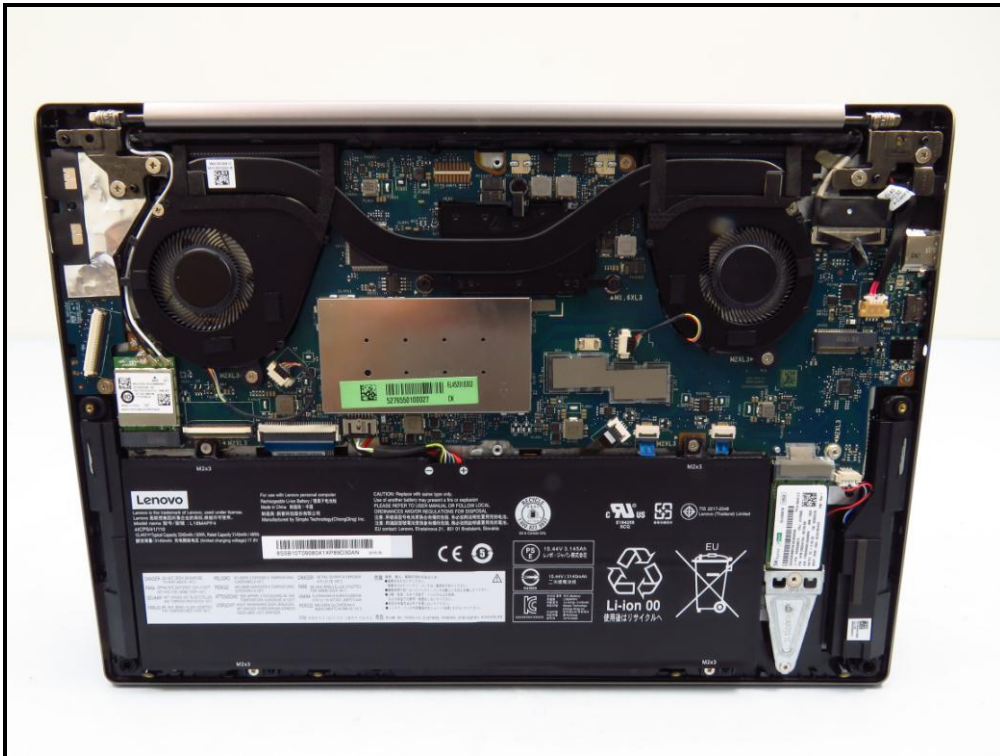

# CONSTRUCTION PHOTOS OF EUT

Brand Name: REALTEK / Model Name: RTL8822BE

End-product

**BUREAU  
VERITAS**