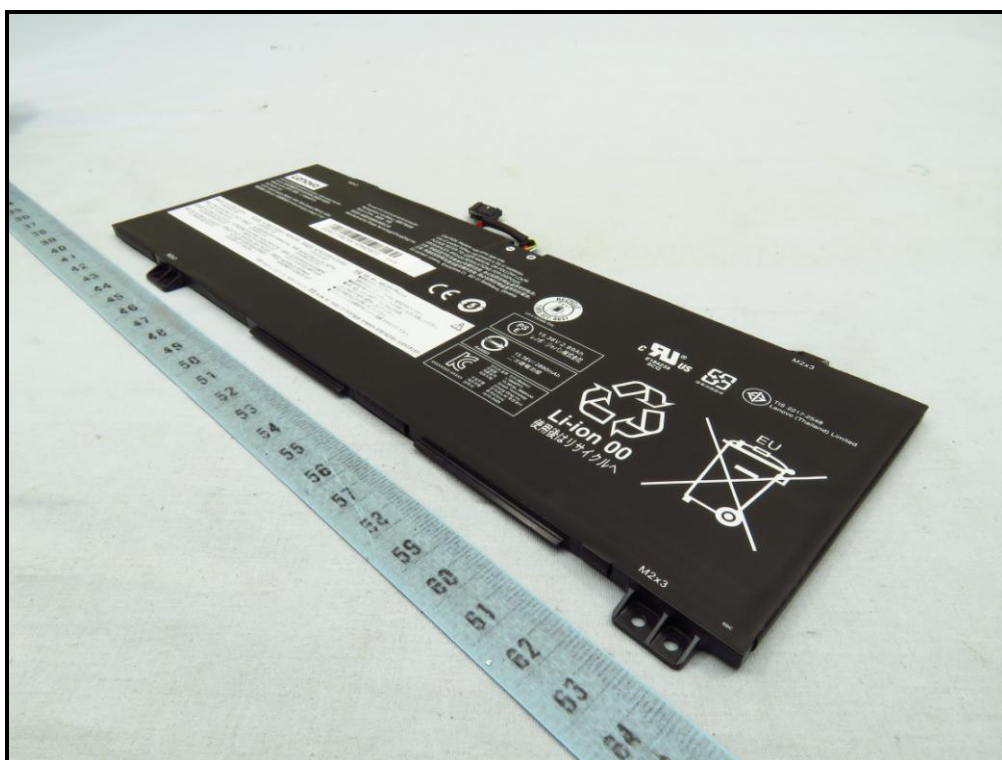

# CONSTRUCTION PHOTOS OF EUT

Brand Name: REALTEK / Model Name: RTL8822BE

End-product

**BUREAU  
VERITAS**