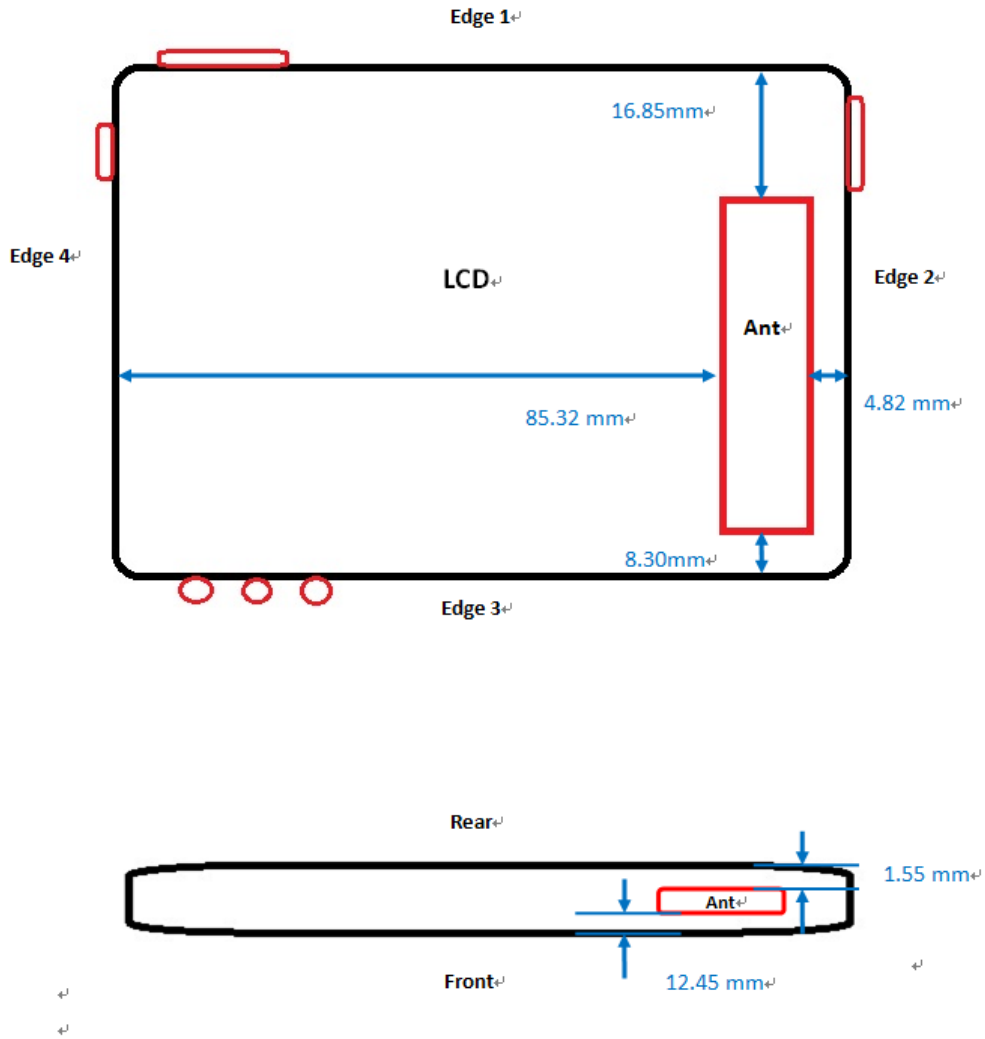

Antenna Location

Separation Distance (mm)	Wi-Fi Antenna (Main)
Edge1	16.85
Edge2	4.82
Edge3	8.30
Edge4	85.32
Rear	1.55
Front	12.45

SETUP Photos

Edge 1

Edge 2

Edge 3

Rear

Front

EUT Photos