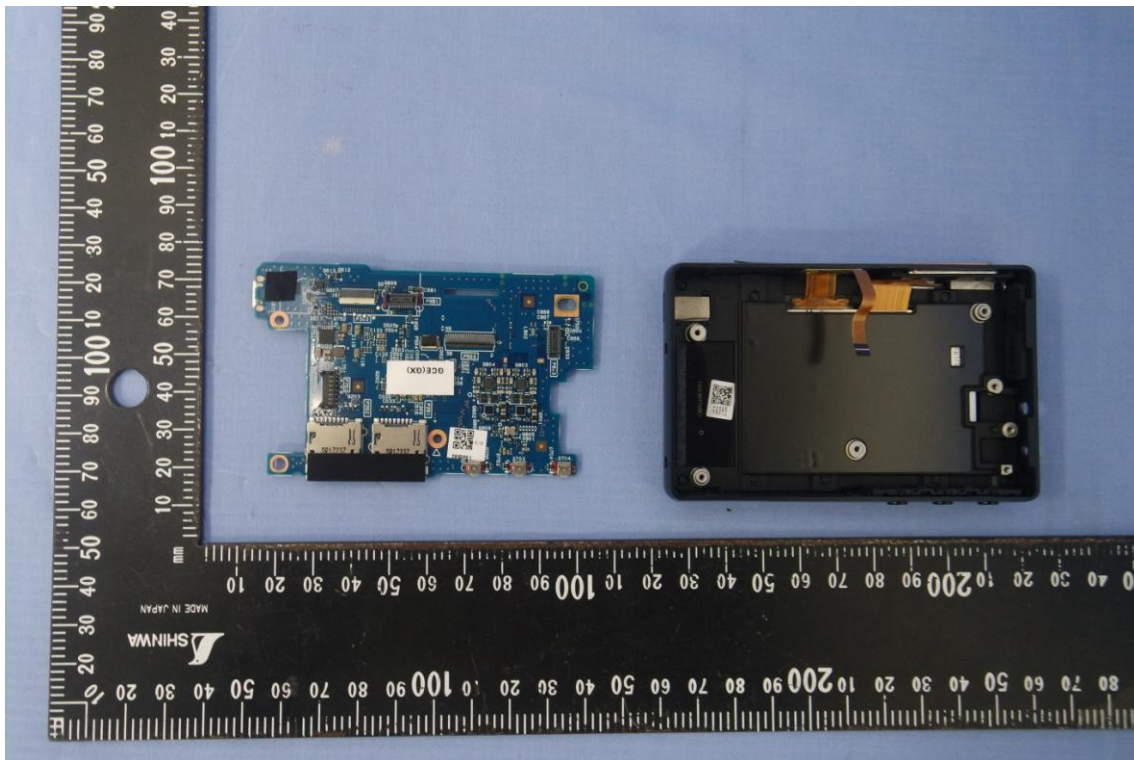

INTERNAL PHOTOGRAPHS OF EUT

Battery

Antenna

Module & Crystal