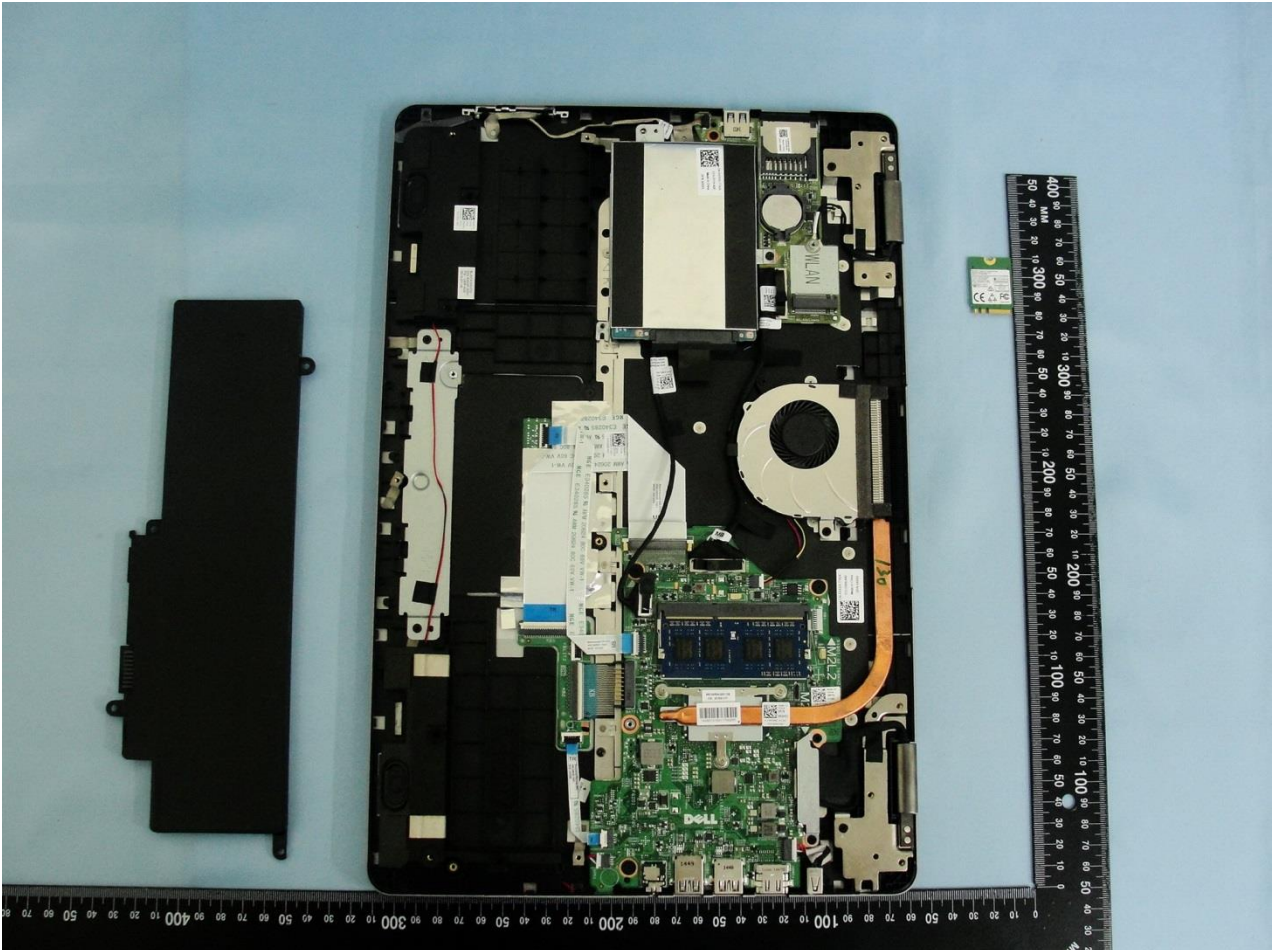

4. Internal Photograph of the Host

Host: Portable Computer (Brand Name: DELL / Model Name: P55F)

Host: Portable Computer (Brand Name: DELL / Model Name: P55F)

Antenna 2

Host: Portable Computer (Brand Name: DELL / Model Name: P55F)

Host: Portable Computer (Brand Name: DELL / Model Name: P55F)

Host: Portable Computer (Brand Name: DELL / Model Name: P55F)

WLAN Main Antenna of Antenna 1

Host: Portable Computer (Brand Name: DELL / Model Name: P55F)