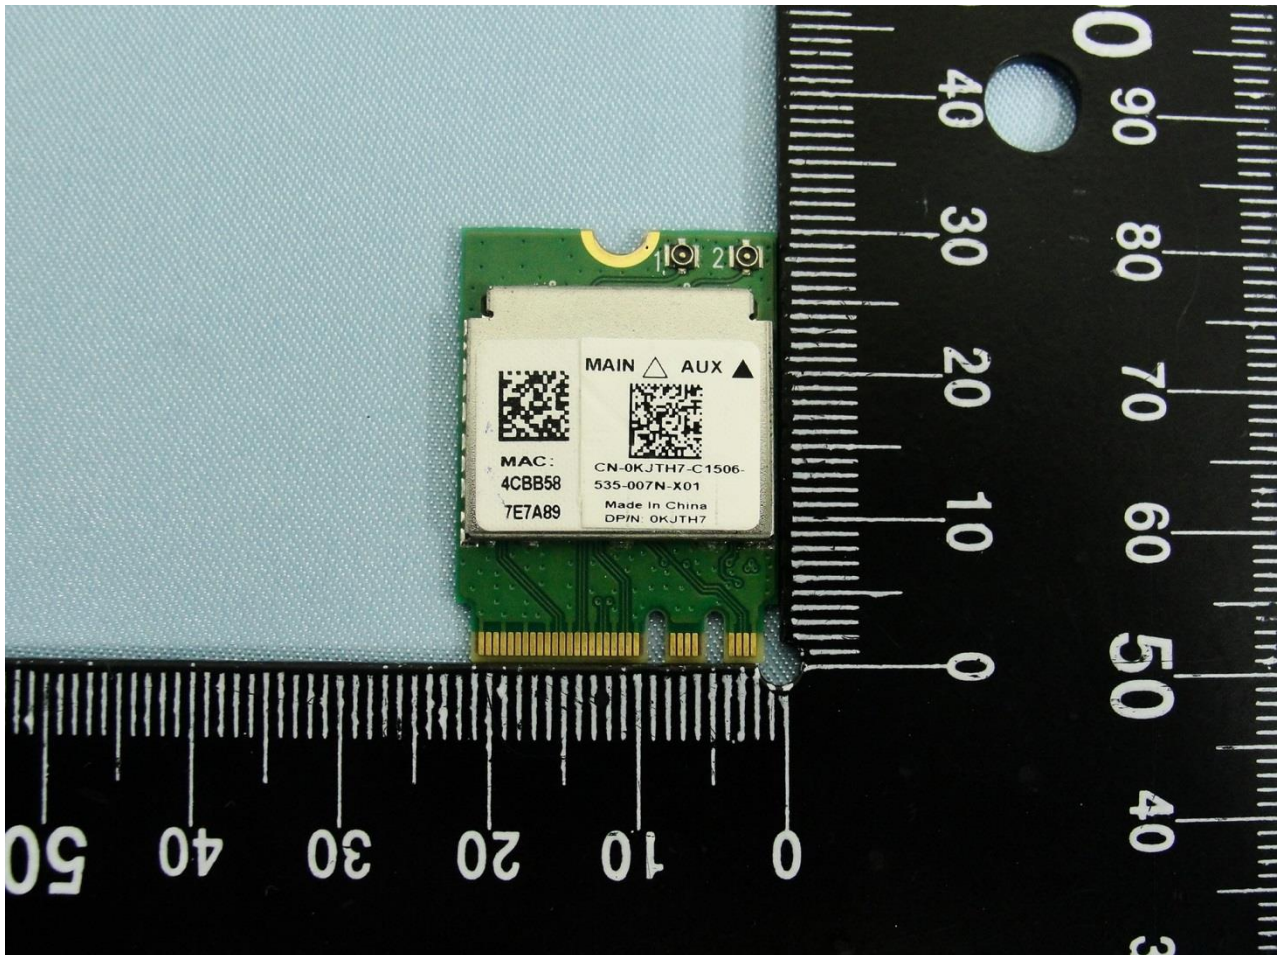

## 1. Photograph of the EUT

EUT: 802.11 b/g/n BT RTL8723BE Combo module

Brand Name: REALTEK

Model Name: RTL8723BE

EUT: 802.11 b/g/n BT RTL8723BE Combo module

Brand Name: REALTEK

Model Name: RTL8723BE

EUT: 802.11 b/g/n BT RTL8723BE Combo module

Brand Name: REALTEK

Model Name: RTL8723BE

EUT: 802.11 b/g/n BT RTL8723BE Combo module

Brand Name: REALTEK

Model Name: RTL8723BE

## 2. External Photograph of the Host

Host: Portable Computer (Brand Name: DELL / Model Name: P55F)

**Host: Portable Computer (Brand Name: DELL / Model Name: P55F)**

**Host: Portable Computer (Brand Name: DELL / Model Name: P55F)**