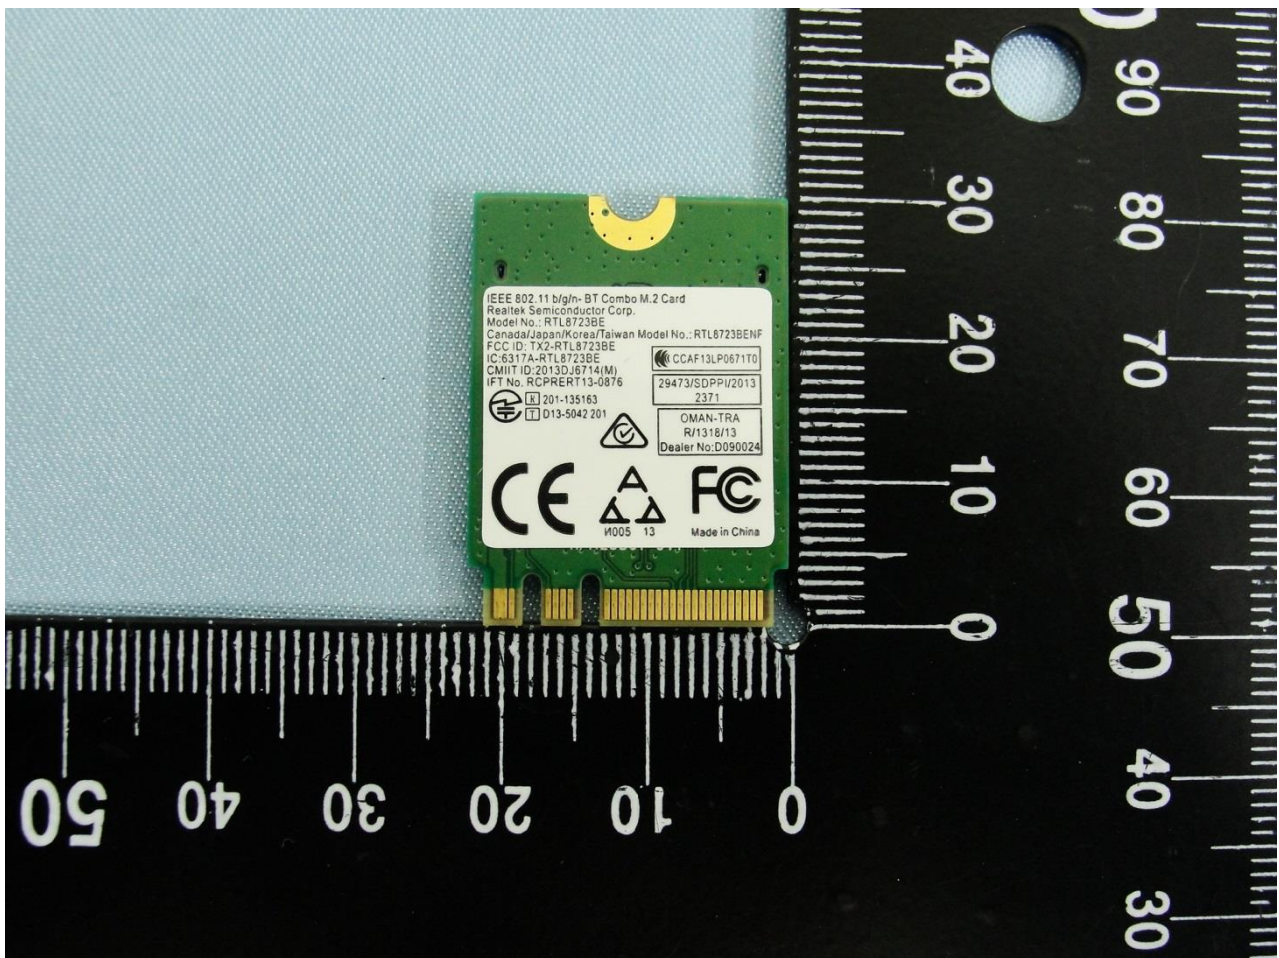

## 1. Photograph of the EUT

EUT: 802.11 b/g/n BT RTL8723BE Combo module

Brand Name: REALTEK

Model Name: RTL8723BE

EUT: 802.11 b/g/n BT RTL8723BE Combo module

Brand Name: REALTEK

Model Name: RTL8723BE

EUT: 802.11 b/g/n BT RTL8723BE Combo module

Brand Name: REALTEK

Model Name: RTL8723BE

EUT: 802.11 b/g/n BT RTL8723BE Combo module

Brand Name: REALTEK

Model Name: RTL8723BE