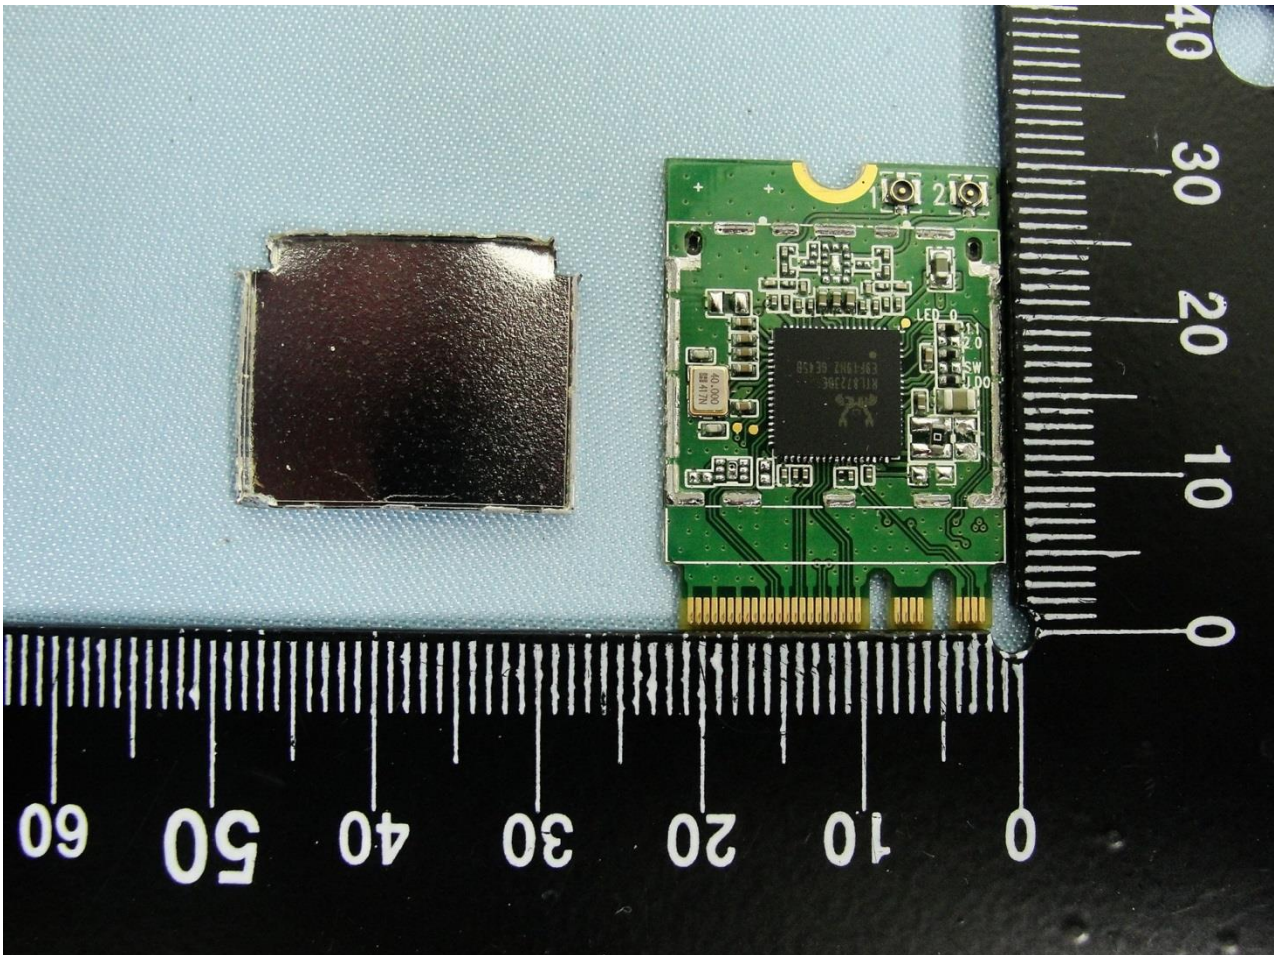

## 1. Photograph of the EUT

EUT: 802.11 b/g/n BT RTL8723BE Combo module

Brand Name: REALTEK

Model Name: RTL8723BE

EUT: 802.11 b/g/n BT RTL8723BE Combo module

Brand Name: REALTEK

Model Name: RTL8723BE

EUT: 802.11 b/g/n BT RTL8723BE Combo module

Brand Name: REALTEK

Model Name: RTL8723BE

EUT: 802.11 b/g/n BT RTL8723BE Combo module

Brand Name: REALTEK

Model Name: RTL8723BE