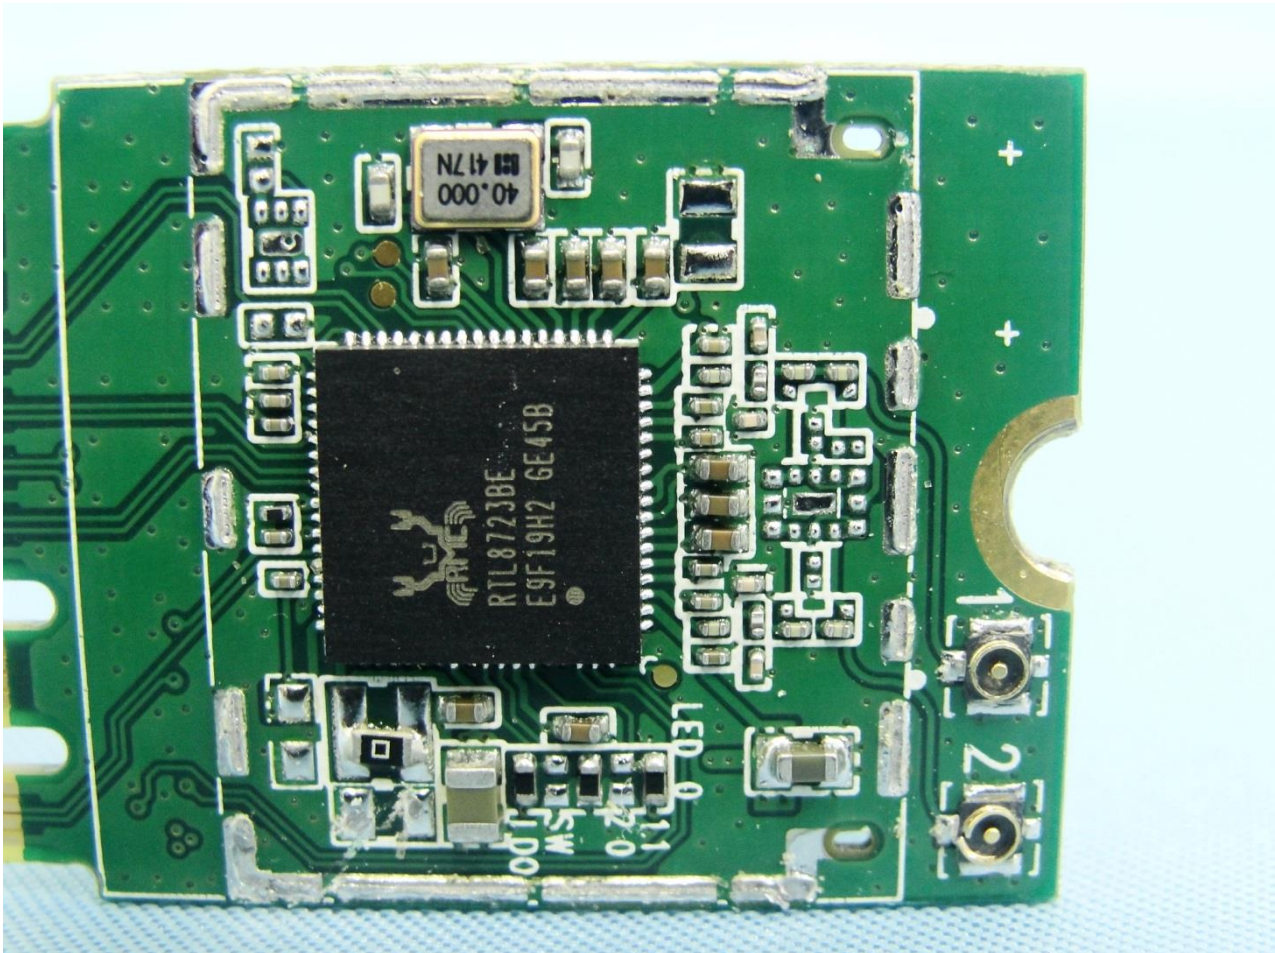

## 1. Photograph of the EUT

EUT: 802.11 b/g/n BT RTL8723BE Combo module

Brand Name: REALTEK

Model Name: RTL8723BE

EUT: 802.11 b/g/n BT RTL8723BE Combo module

Brand Name: REALTEK

Model Name: RTL8723BE

EUT: 802.11 b/g/n BT RTL8723BE Combo module

Brand Name: REALTEK

Model Name: RTL8723BE

EUT: 802.11 b/g/n BT RTL8723BE Combo module

Brand Name: REALTEK

Model Name: RTL8723BE

## 2. External Photograph of the Host

Host: Portable Computer (Brand Name: DELL / Model Name: P55F)

**Host: Portable Computer (Brand Name: DELL / Model Name: P55F)**

**Host: Portable Computer (Brand Name: DELL / Model Name: P55F)**