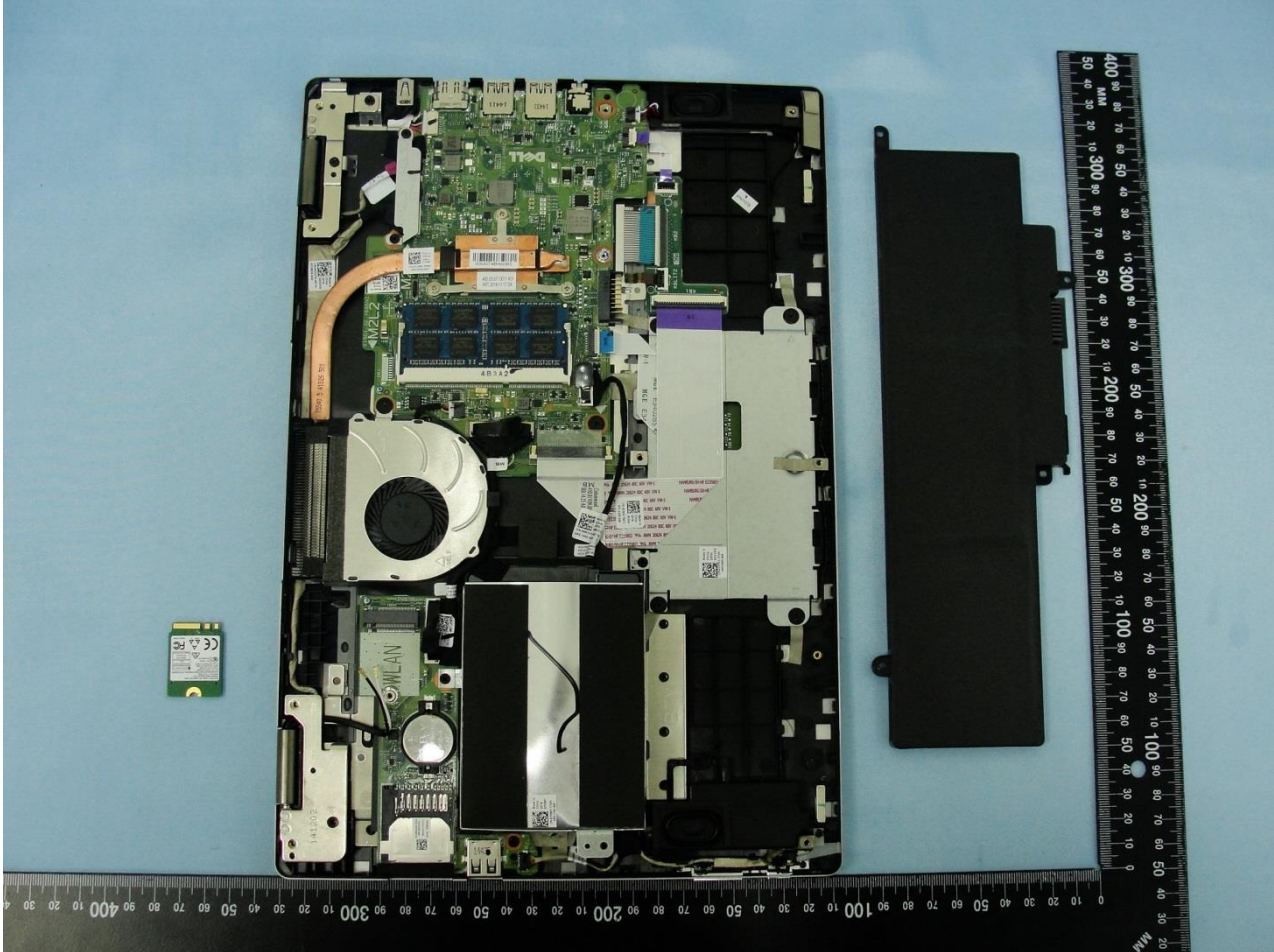

4. Internal Photograph of the Host

Host: Portable Computer (Brand Name: DELL / Model Name: P57G)

Host: Portable Computer (Brand Name: DELL / Model Name: P57G)

Antenna 2

Host: Portable Computer (Brand Name: DELL / Model Name: P57G)

Host: Portable Computer (Brand Name: DELL / Model Name: P57G)

Host: Portable Computer (Brand Name: DELL / Model Name: P57G)

WLAN Main Antenna for Antenna 1

Host: Portable Computer (Brand Name: DELL / Model Name: P57G)