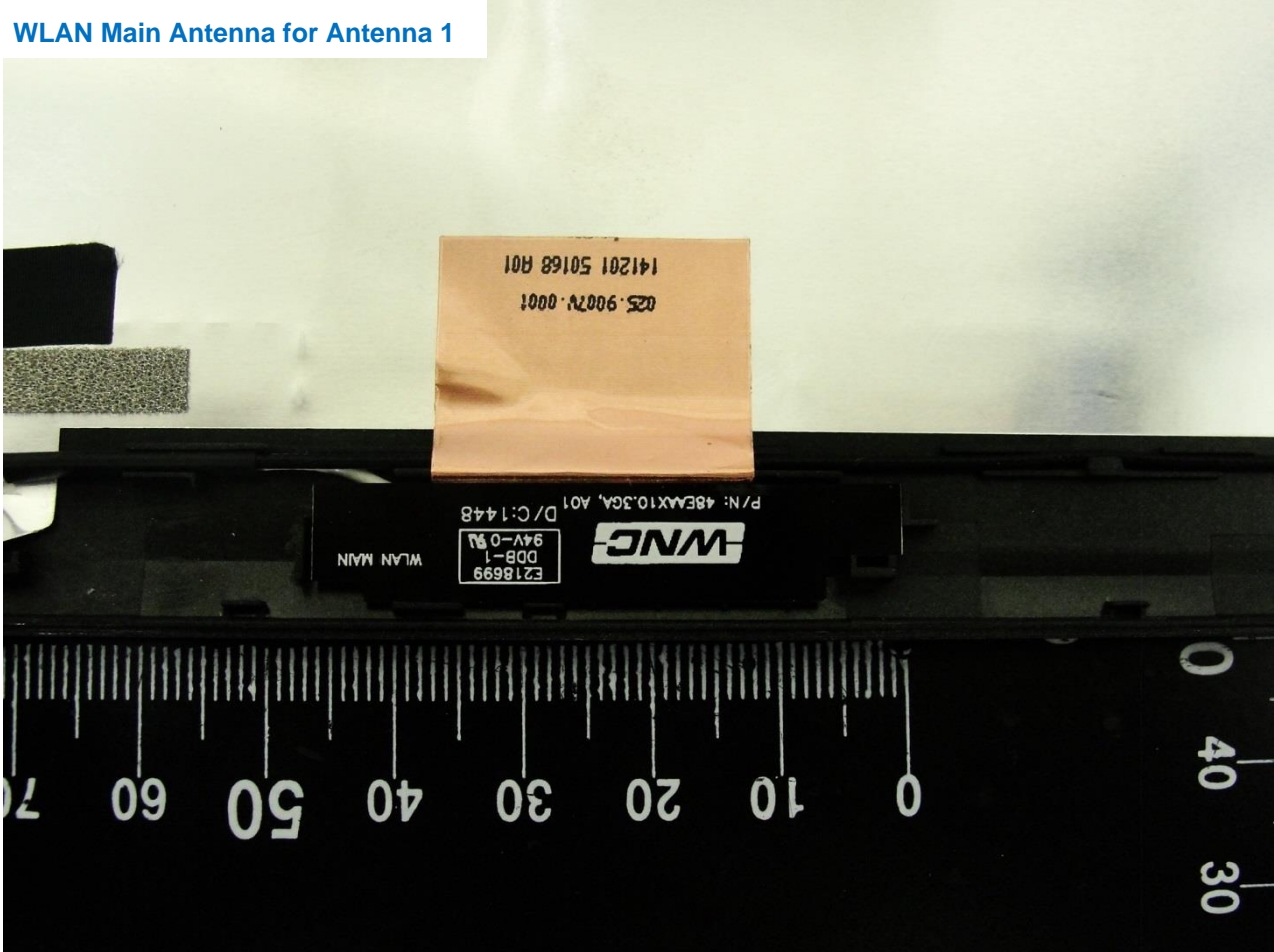

4. Internal Photograph of the Host

Host: Portable Computer (Brand Name: DELL / Model Name: P57G)

Host: Portable Computer (Brand Name: DELL / Model Name: P57G)

Antenna 2

Host: Portable Computer (Brand Name: DELL / Model Name: P57G)

Host: Portable Computer (Brand Name: DELL / Model Name: P57G)

Host: Portable Computer (Brand Name: DELL / Model Name: P57G)

WLAN Main Antenna for Antenna 1

Host: Portable Computer (Brand Name: DELL / Model Name: P57G)