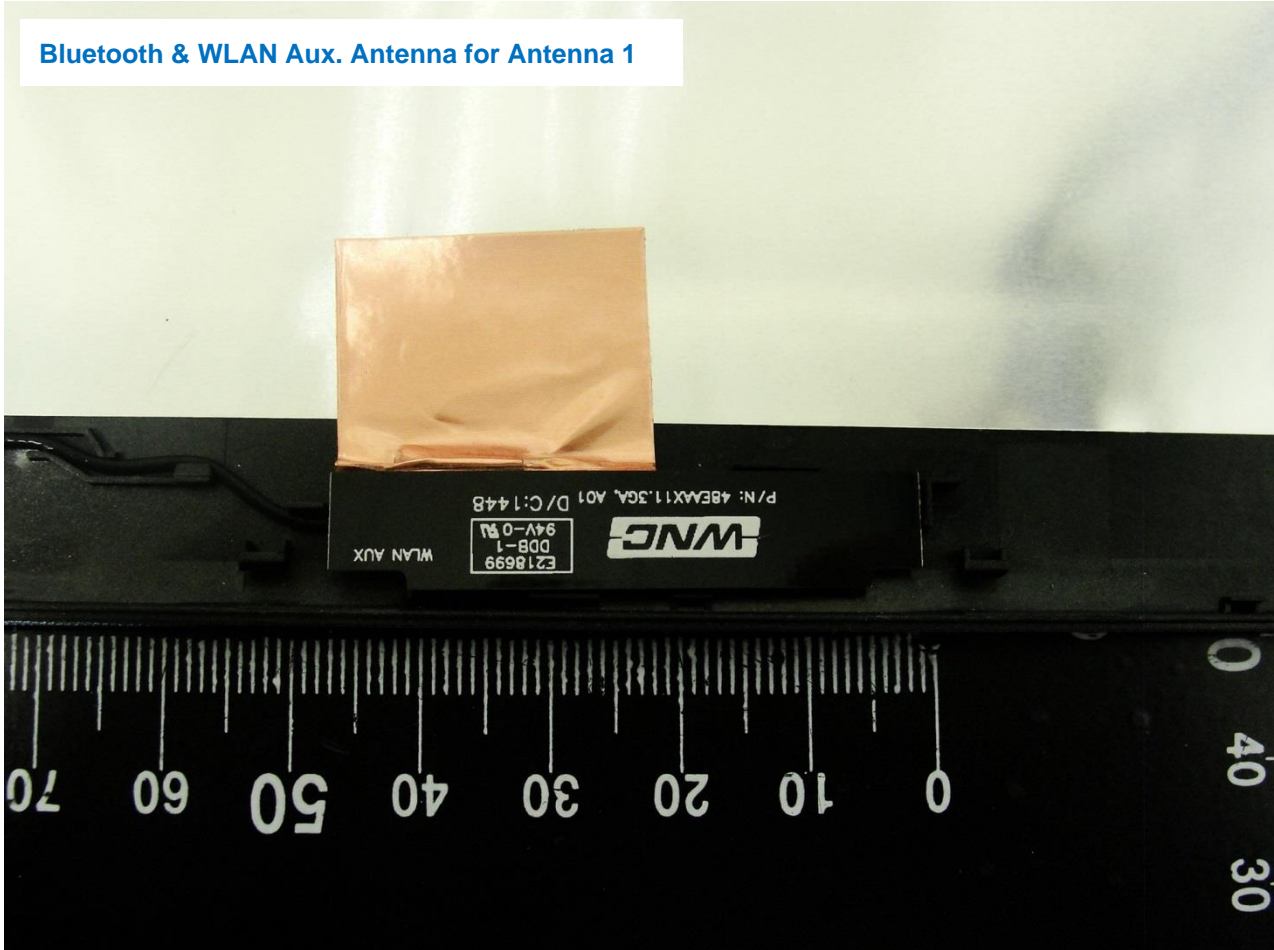

Host: Portable Computer (Brand Name: DELL / Model Name: P57G)

Bluetooth & WLAN Aux. Antenna for Antenna 1