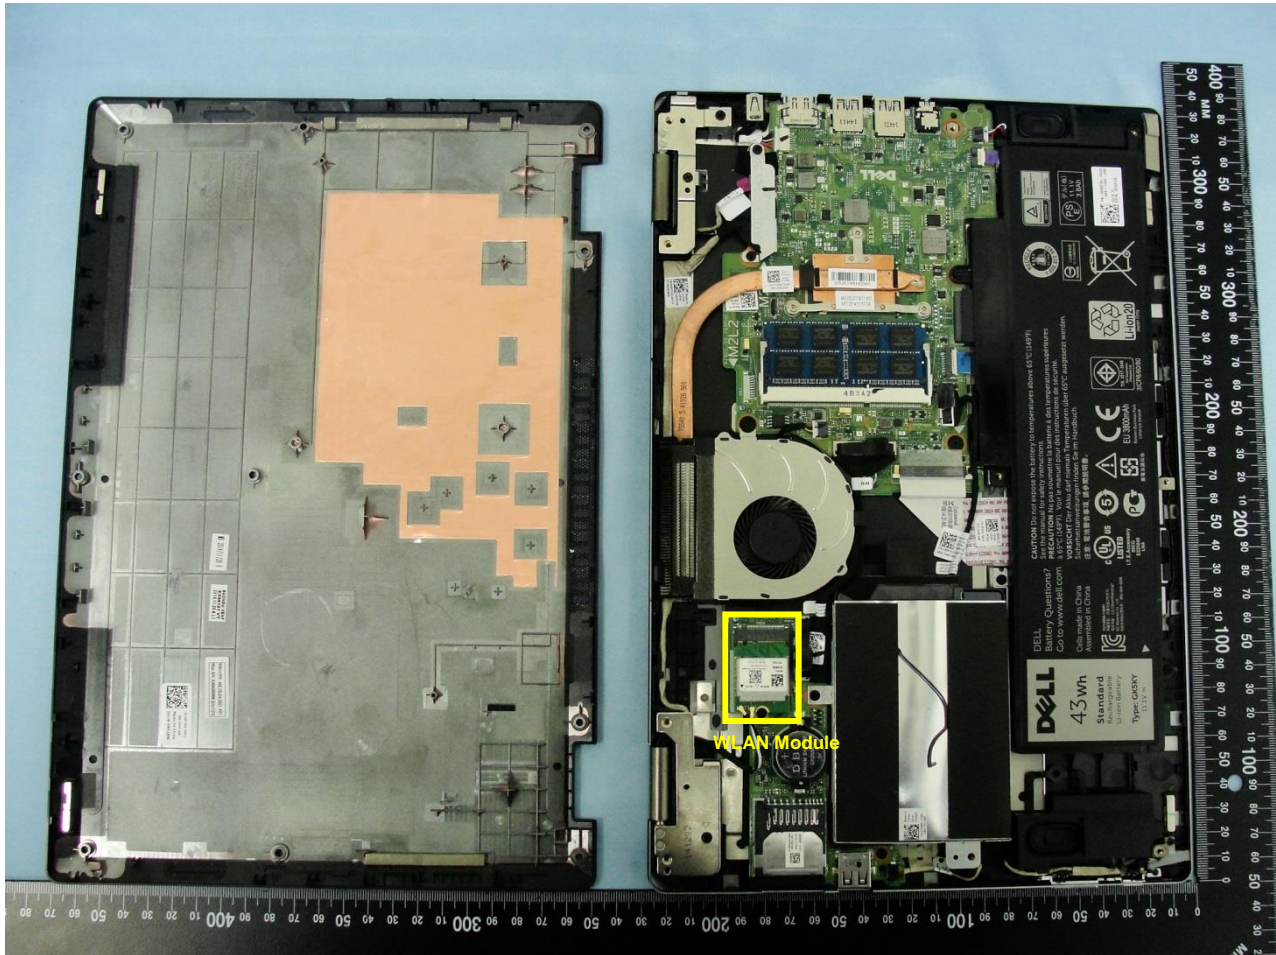

4. Internal Photograph of the Host

Host: Portable Computer (Brand Name: DELL / Model Name: P57G)

Host: Portable Computer (Brand Name: DELL / Model Name: P57G)

Antenna 2

Host: Portable Computer (Brand Name: DELL / Model Name: P57G)

Host: Portable Computer (Brand Name: DELL / Model Name: P57G)

Host: Portable Computer (Brand Name: DELL / Model Name: P57G)

WLAN Main Antenna for Antenna 1

Host: Portable Computer (Brand Name: DELL / Model Name: P57G)