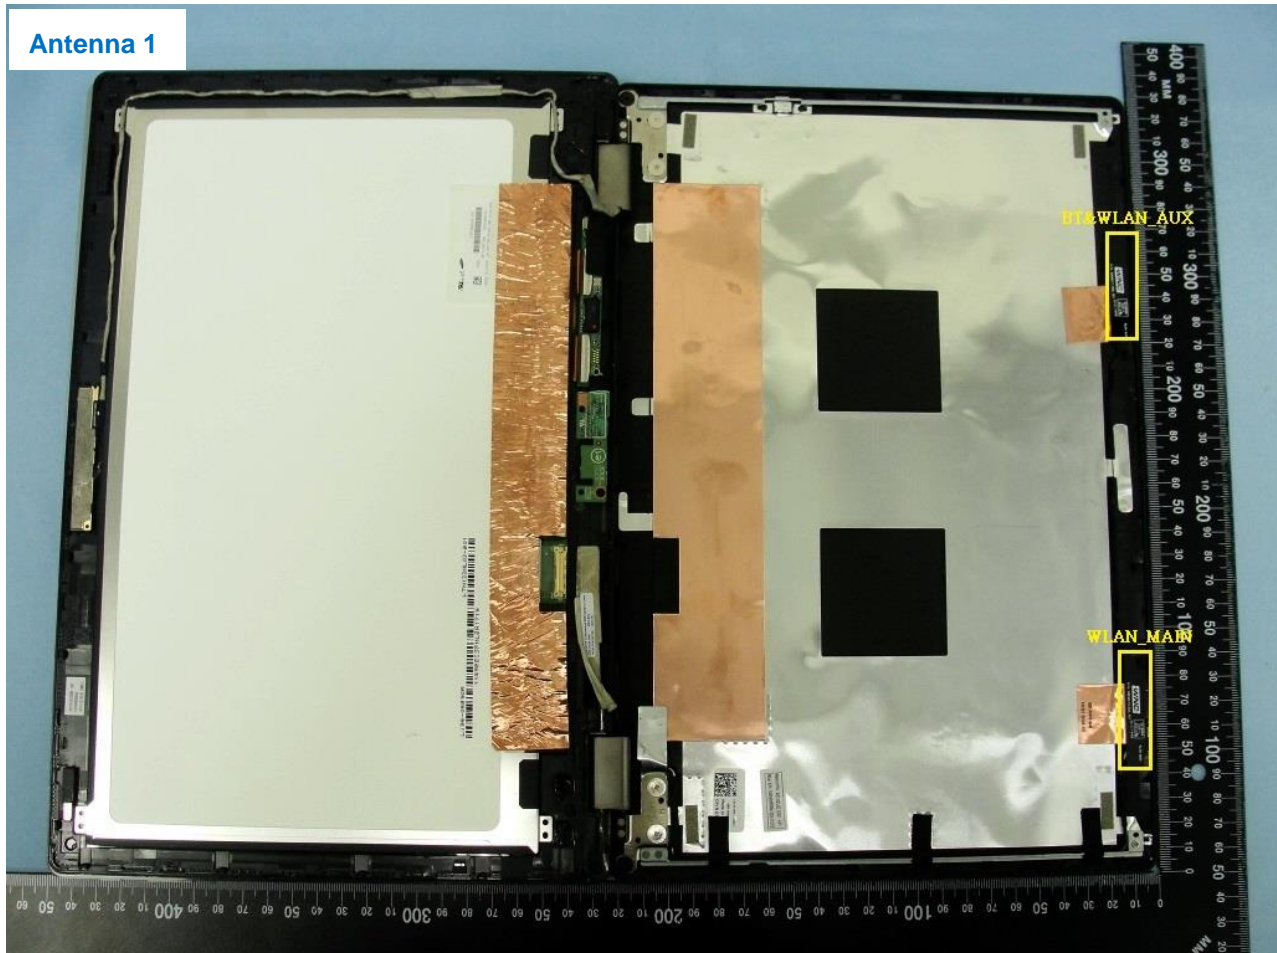

4. Internal Photograph of the Host

Host: Portable Computer (Brand Name: DELL / Model Name: P57G)

Host: Portable Computer (Brand Name: DELL / Model Name: P57G)

Antenna 2

Host: Portable Computer (Brand Name: DELL / Model Name: P57G)

Host: Portable Computer (Brand Name: DELL / Model Name: P57G)

Host: Portable Computer (Brand Name: DELL / Model Name: P57G)

WLAN Main Antenna for Antenna 1

Host: Portable Computer (Brand Name: DELL / Model Name: P57G)