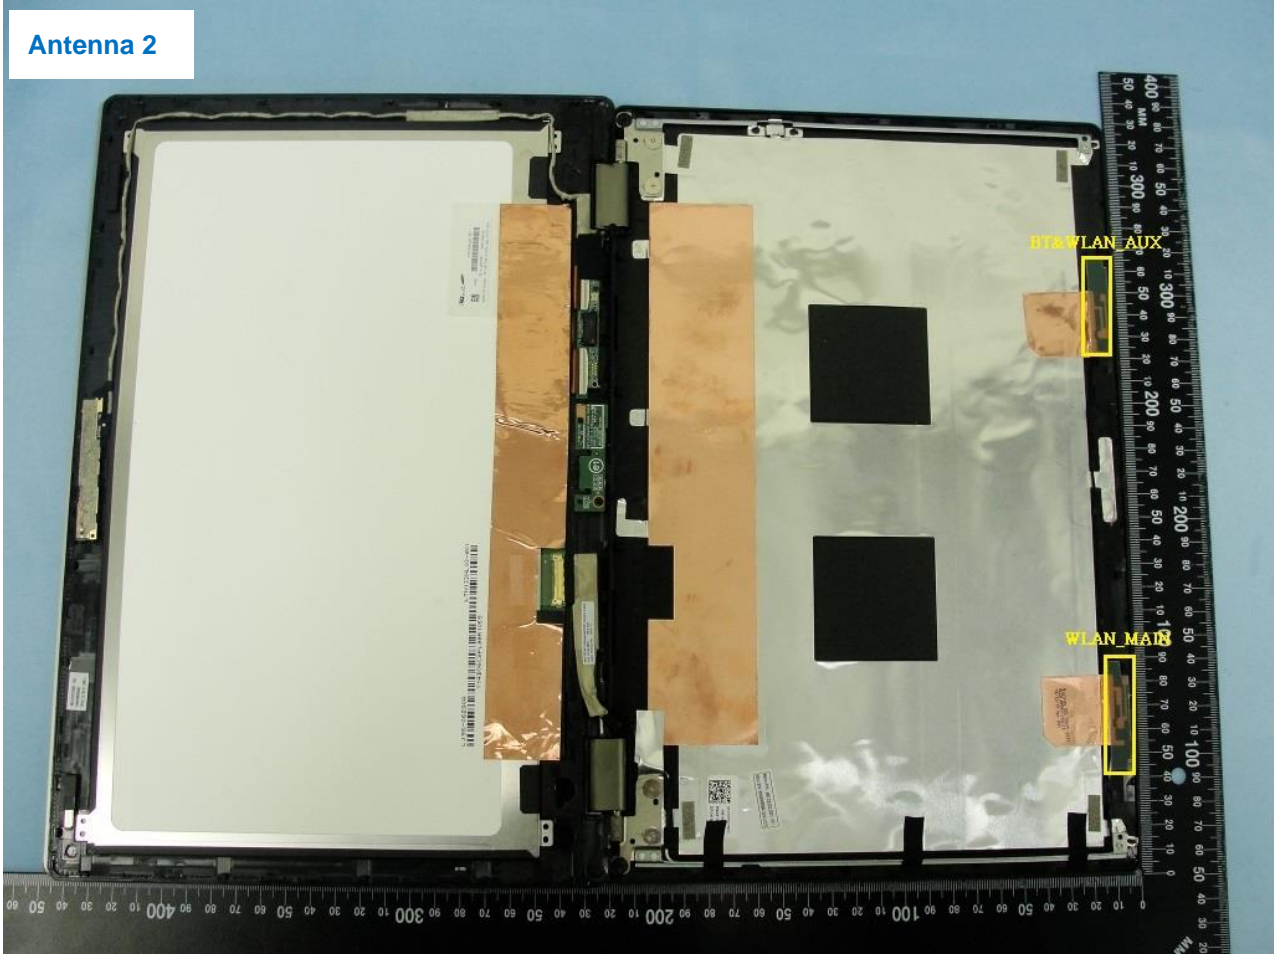

4. Internal Photograph of the Host

Host: Portable Computer (Brand Name: DELL / Model Name: P57G)

Host: Portable Computer (Brand Name: DELL / Model Name: P57G)

Antenna 2

Host: Portable Computer (Brand Name: DELL / Model Name: P57G)

Host: Portable Computer (Brand Name: DELL / Model Name: P57G)

Host: Portable Computer (Brand Name: DELL / Model Name: P57G)

WLAN Main Antenna for Antenna 1

Host: Portable Computer (Brand Name: DELL / Model Name: P57G)