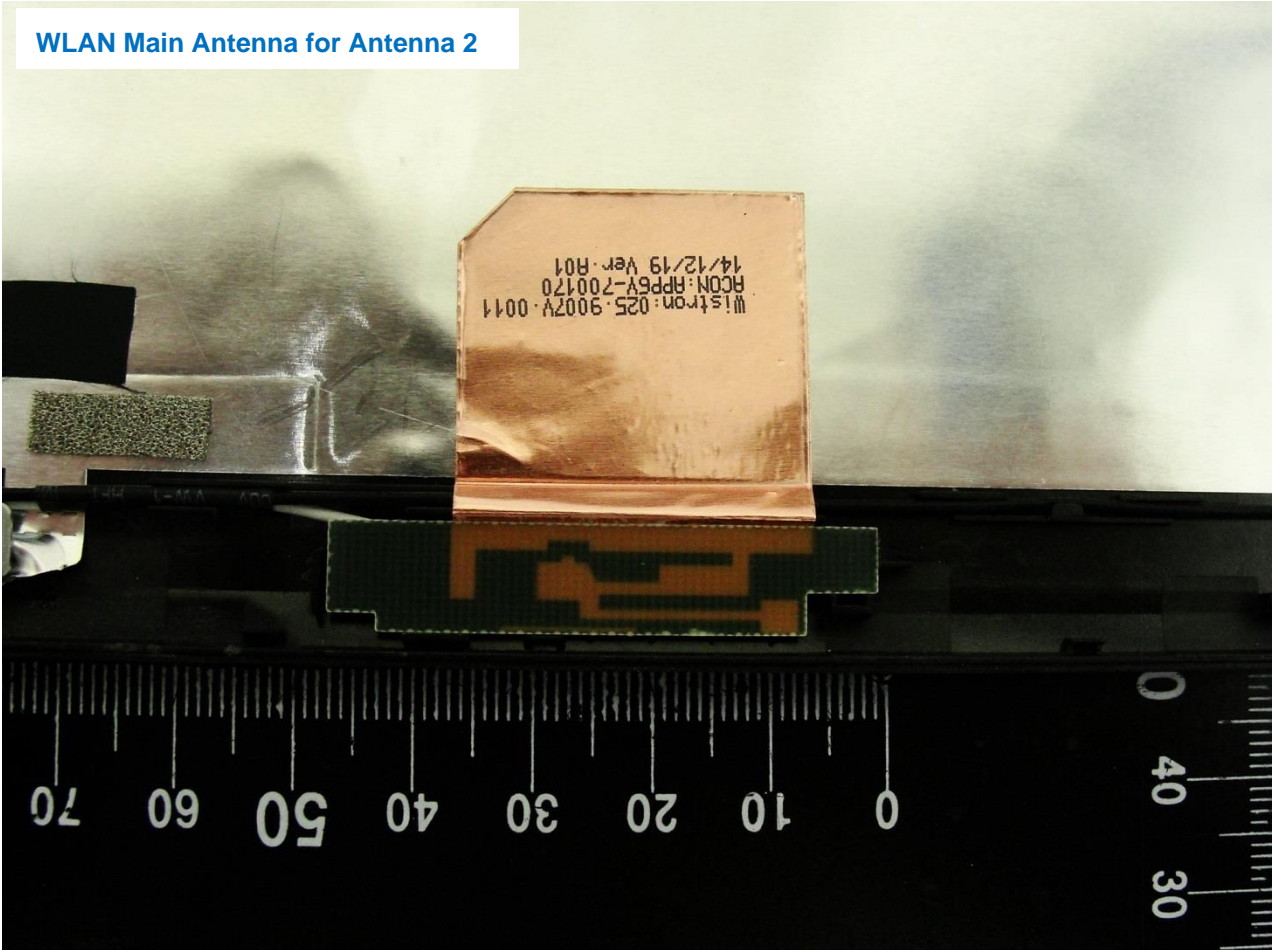

Host: Portable Computer (Brand Name: DELL / Model Name: P57G)

WLAN Main Antenna for Antenna 2