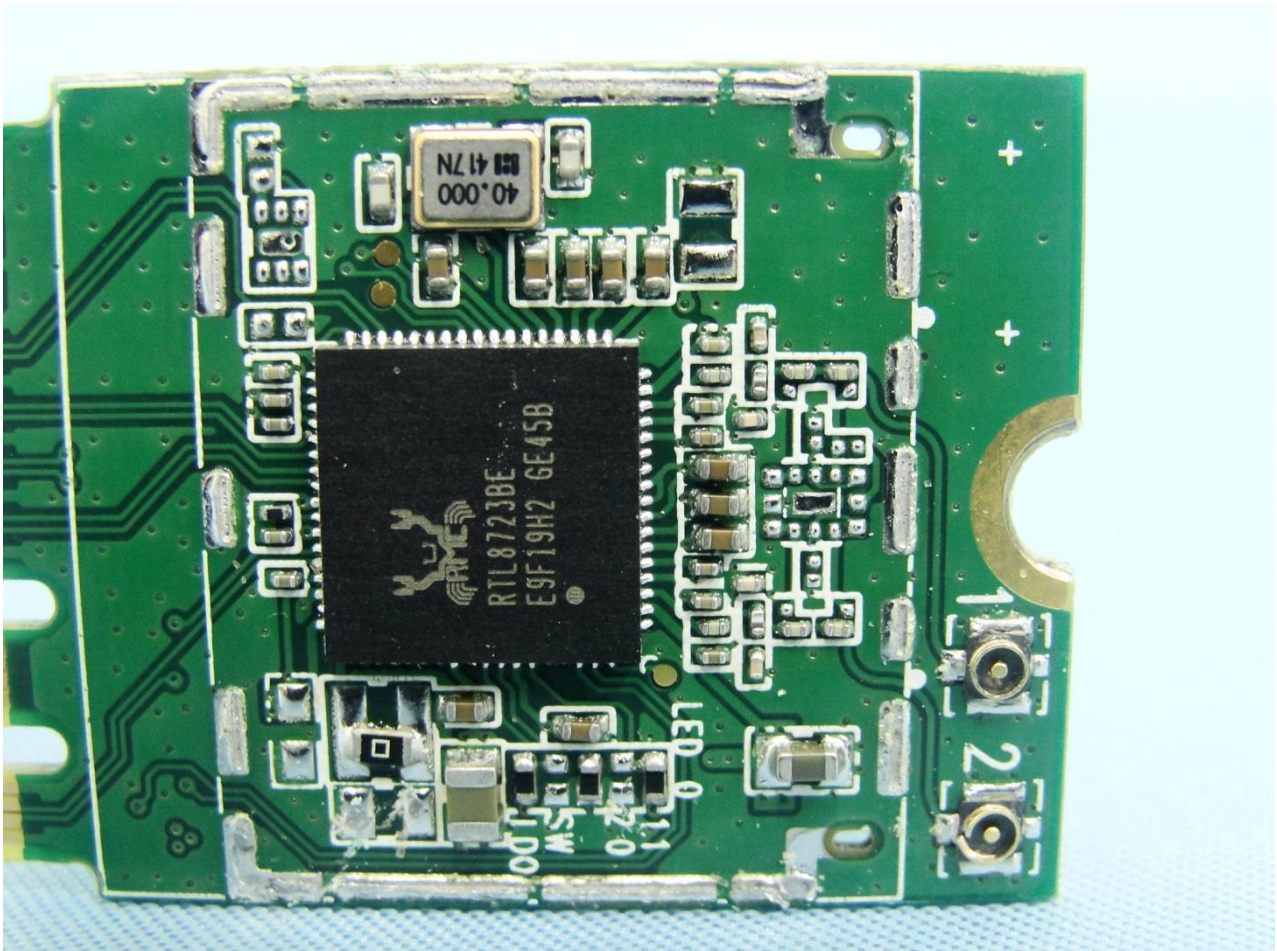

1. Photograph of the EUT

EUT: 802.11 b/g/n BT RTL8723BE Combo module

Brand Name: REALTEK

Model Name: RTL8723BE

EUT: 802.11 b/g/n BT RTL8723BE Combo module

Brand Name: REALTEK

Model Name: RTL8723BE

EUT: 802.11 b/g/n BT RTL8723BE Combo module

Brand Name: REALTEK

Model Name: RTL8723BE

EUT: 802.11 b/g/n BT RTL8723BE Combo module

Brand Name: REALTEK

Model Name: RTL8723BE

EUT: 802.11 b/g/n BT RTL8723BE Combo module

Brand Name: REALTEK

Model Name: RTL8723BE

2. External Photograph of the Host

Host: Portable Computer (Brand Name: DELL / Model Name: P57G)

Host: Portable Computer (Brand Name: DELL / Model Name: P57G)

Host: Portable Computer (Brand Name: DELL / Model Name: P57G)