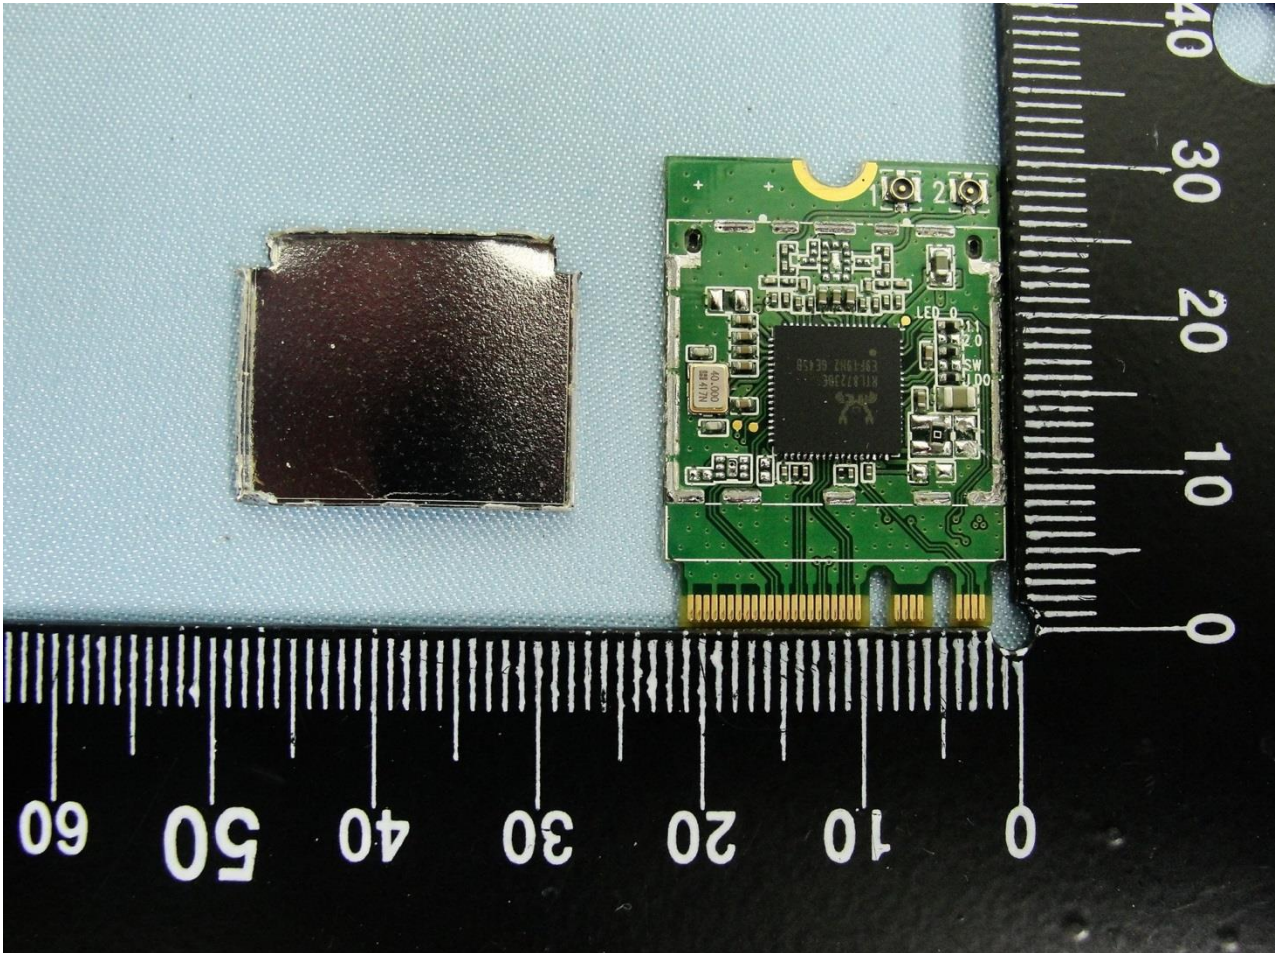

1. Photograph of the EUT

EUT: 802.11 b/g/n BT RTL8723BE Combo module

Brand Name: REALTEK

Model Name: RTL8723BE

EUT: 802.11 b/g/n BT RTL8723BE Combo module

Brand Name: REALTEK

Model Name: RTL8723BE

EUT: 802.11 b/g/n BT RTL8723BE Combo module

Brand Name: REALTEK

Model Name: RTL8723BE

EUT: 802.11 b/g/n BT RTL8723BE Combo module

Brand Name: REALTEK

Model Name: RTL8723BE

EUT: 802.11 b/g/n BT RTL8723BE Combo module

Brand Name: REALTEK

Model Name: RTL8723BE

2. External Photograph of the Host

Host: Portable Computer (Brand Name: DELL / Model Name: P57G)

Host: Portable Computer (Brand Name: DELL / Model Name: P57G)

Host: Portable Computer (Brand Name: DELL / Model Name: P57G)