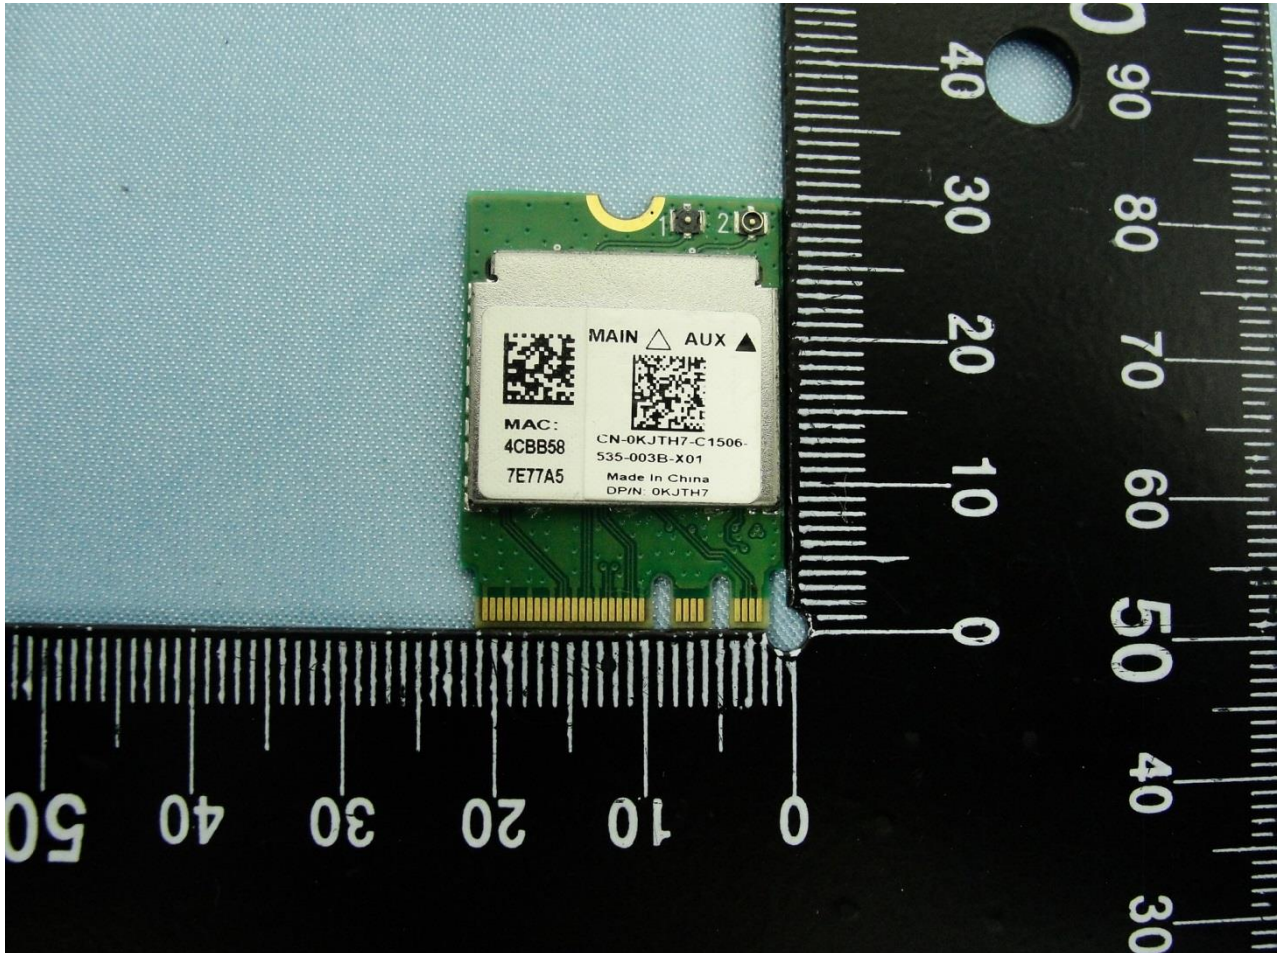

1. Photograph of the EUT

EUT: 802.11 b/g/n BT RTL8723BE Combo module

Brand Name: REALTEK

Model Name: RTL8723BE

EUT: 802.11 b/g/n BT RTL8723BE Combo module

Brand Name: REALTEK

Model Name: RTL8723BE

EUT: 802.11 b/g/n BT RTL8723BE Combo module

2. External Photograph of the Host

Host: Portable Computer (Brand Name: DELL / Model Name: P57G)

Host: Portable Computer (Brand Name: DELL / Model Name: P57G)

Host: Portable Computer (Brand Name: DELL / Model Name: P57G)