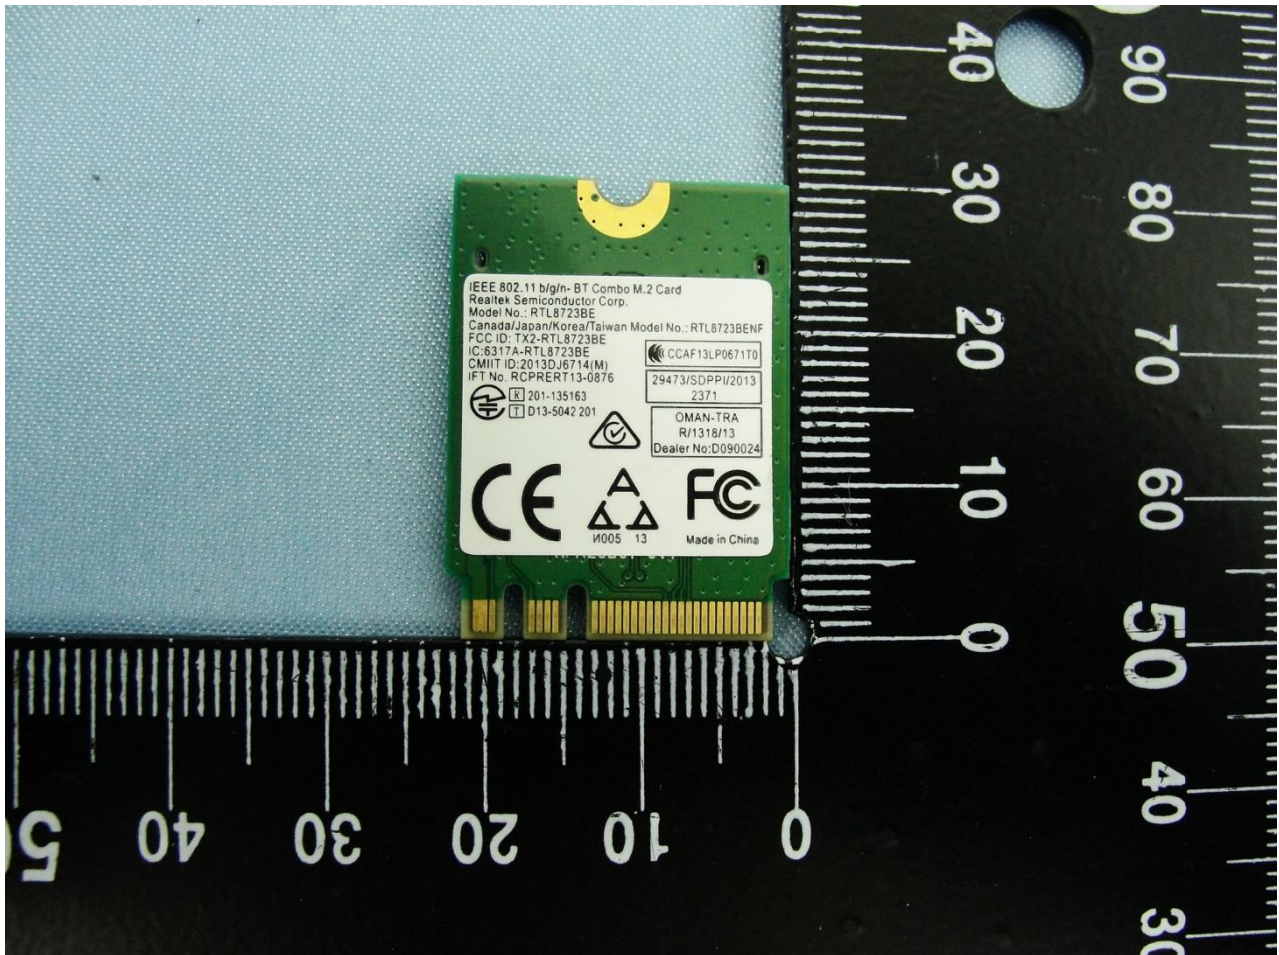

1. Photograph of the EUT

EUT: 802.11 b/g/n BT RTL8723BE Combo module

Brand Name: REALTEK

Model Name: RTL8723BE

EUT: 802.11 b/g/n BT RTL8723BE Combo module

Brand Name: REALTEK

Model Name: RTL8723BE

EUT: 802.11 b/g/n BT RTL8723BE Combo module

Brand Name: REALTEK

Model Name: RTL8723BE

EUT: 802.11 b/g/n BT RTL8723BE Combo module

Brand Name: REALTEK

Model Name: RTL8723BE

EUT: 802.11 b/g/n BT RTL8723BE Combo module

Brand Name: REALTEK

Model Name: RTL8723BE