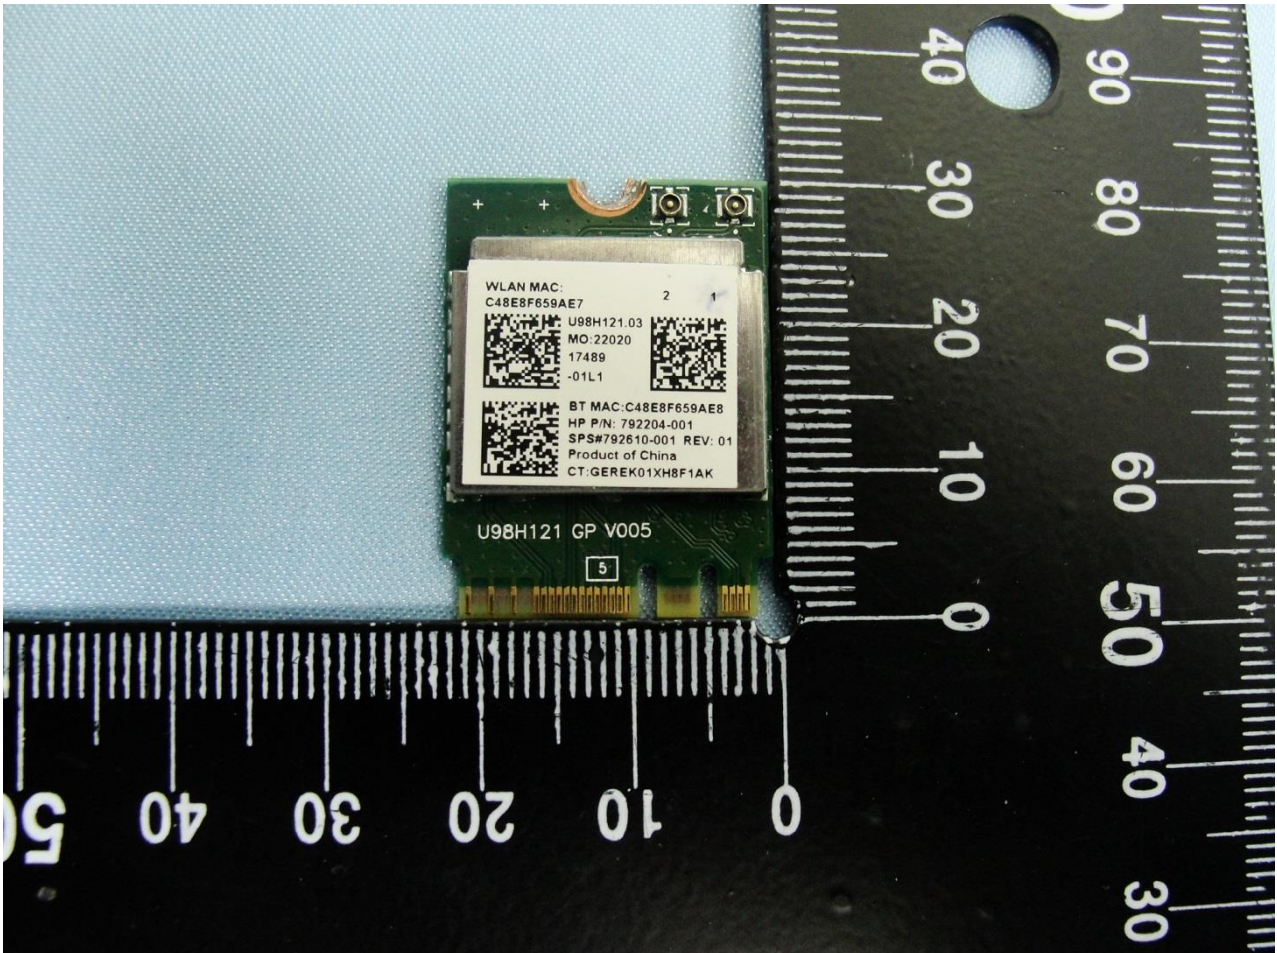

1. Photograph of the EUT

EUT: 802.11 b/g/n+BT RTL8723BE (Brand Name: Realtek / Model Name: RTL8723BE)

EUT: 802.11 b/g/n+BT RTL8723BE (Brand Name: Realtek / Model Name: RTL8723BE)

2. External Photograph of the Host