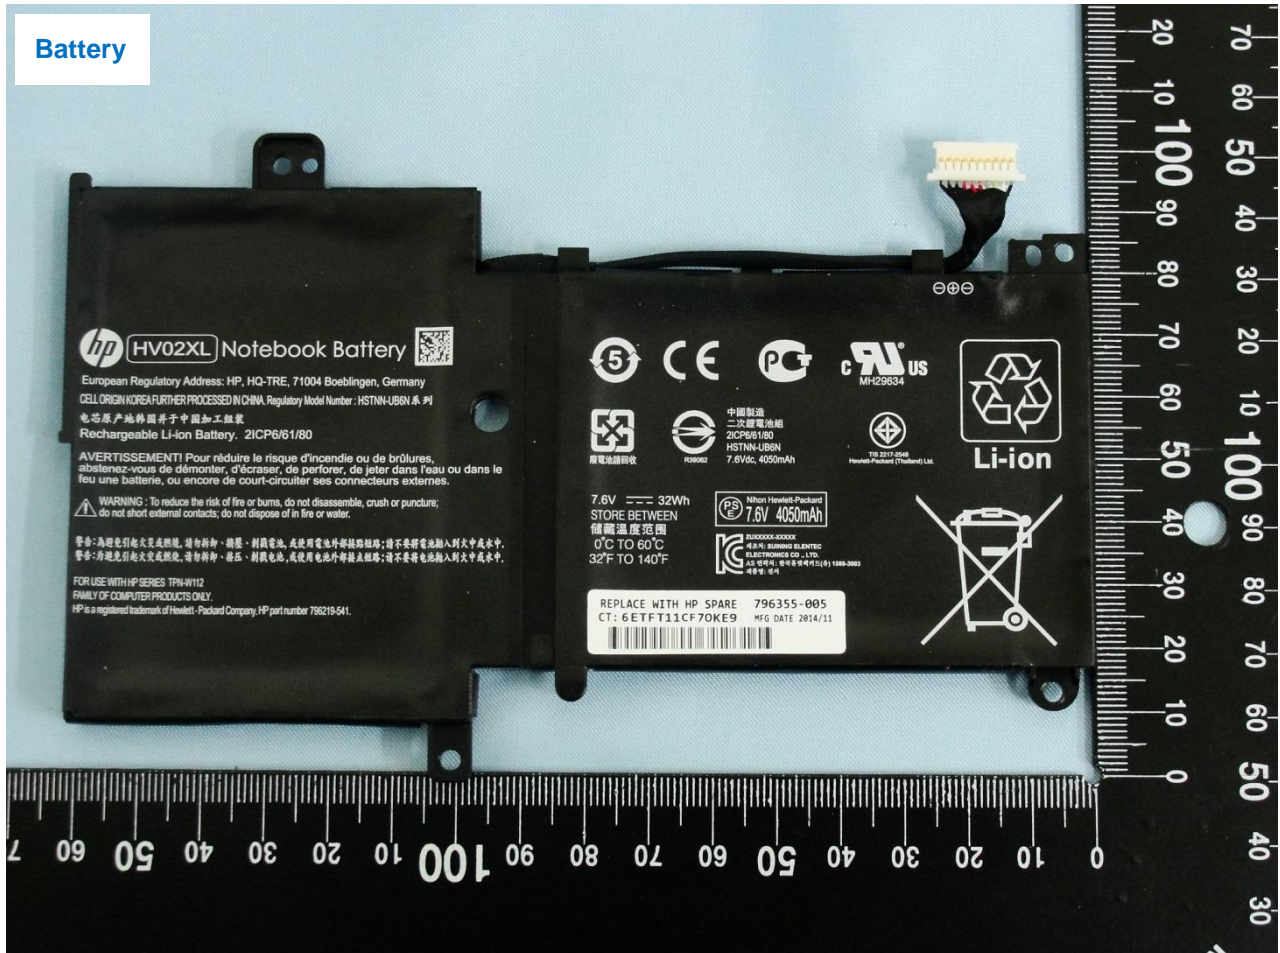

Remark: For accessories equipped with this EUT, please refer to the following photos.

Host: (Brand Name: hp / Model Name: TPN-W112)

Host: (Brand Name: hp / Model Name: TPN-W112)

AC Adapter

Host: (Brand Name: hp / Model Name: TPN-W112)