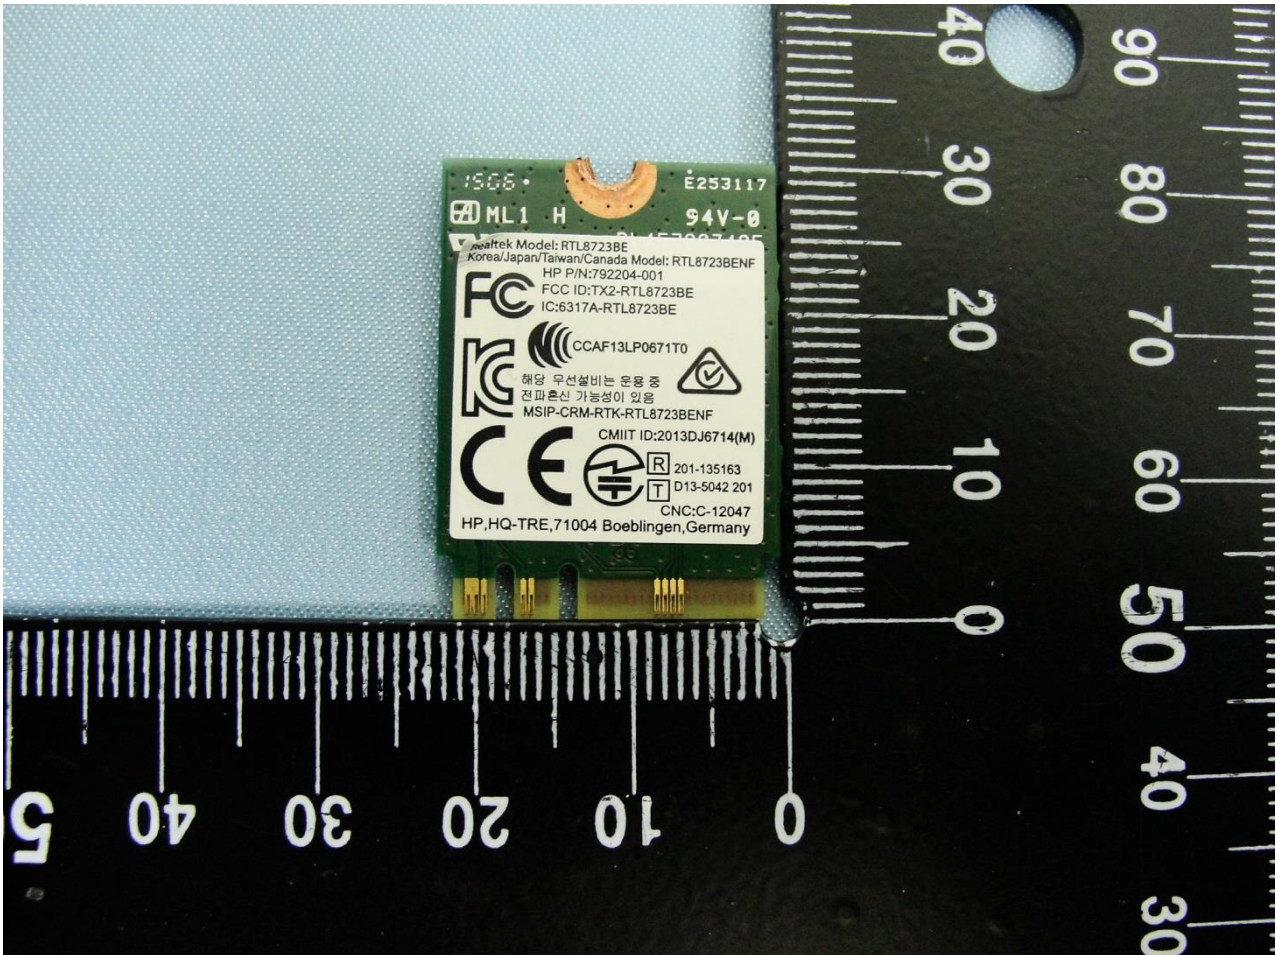

1. Photograph of the EUT

EUT: 802.11 b/g/n+BT RTL8723BE (Brand Name: Realtek / Model Name: RTL8723BE)

EUT: 802.11 b/g/n+BT RTL8723BE (Brand Name: Realtek / Model Name: RTL8723BE)

2. External Photograph of the Host