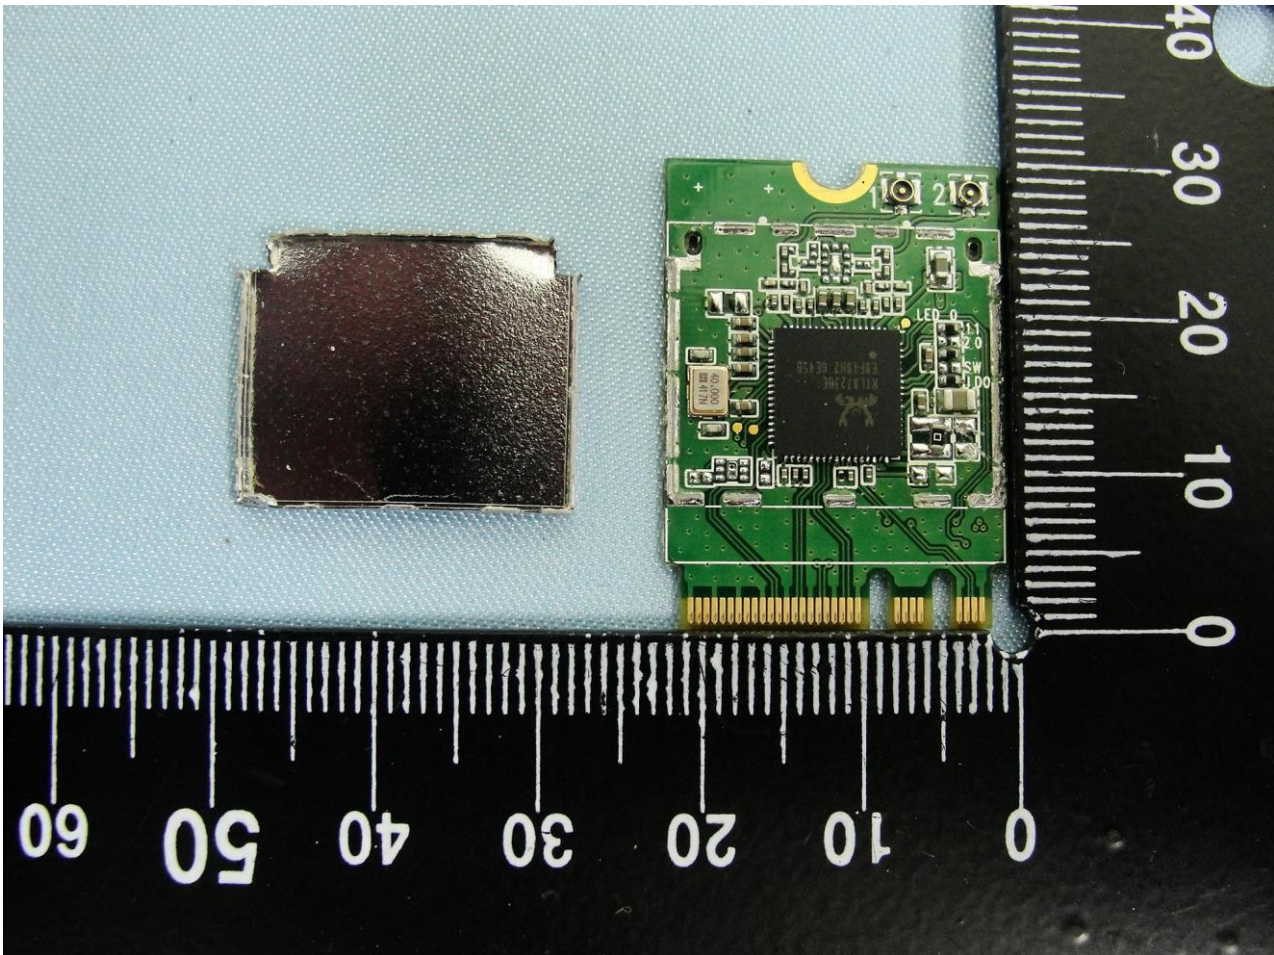

1. Photograph of the EUT

EUT: 802.11 b/g/n BT RTL8723BE Combo module
(Brand Name: REALTEK / Model Name: RTL8723BE)

EUT: 802.11 b/g/n BT RTL8723BE Combo module
(Brand Name: REALTEK / Model Name: RTL8723BE)

EUT: 802.11 b/g/n BT RTL8723BE Combo module
(Brand Name: REALTEK / Model Name: RTL8723BE)

EUT: 802.11 b/g/n BT RTL8723BE Combo module
(Brand Name: REALTEK / Model Name: RTL8723BE)

EUT: 802.11 b/g/n BT RTL8723BE Combo module
(Brand Name: REALTEK / Model Name: RTL8723BE)