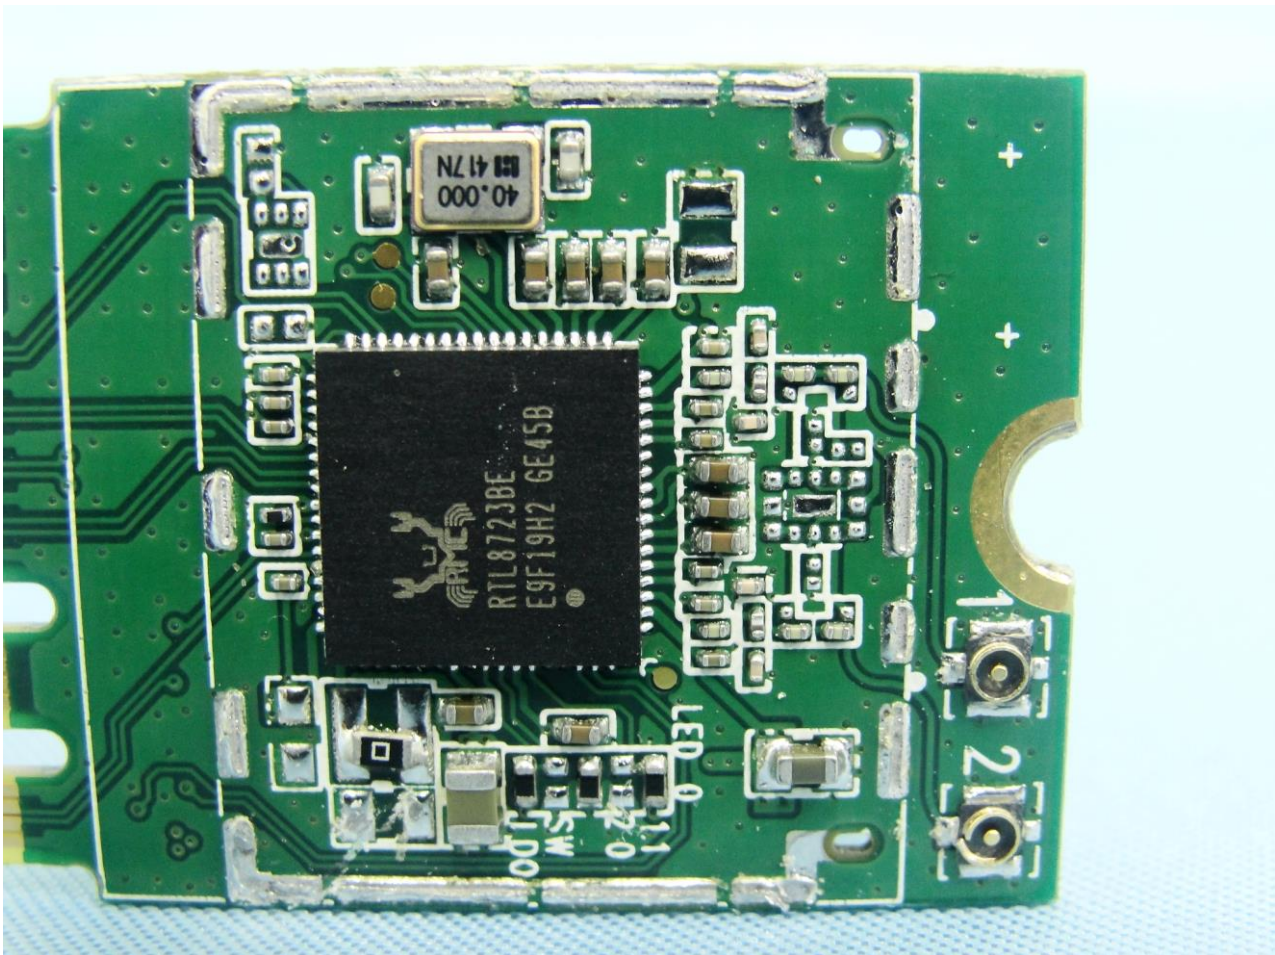

1. Photograph of the EUT

EUT: 802.11 b/g/n BT RTL8723BE Combo module
(Brand Name: REALTEK / Model Name: RTL8723BE)

EUT: 802.11 b/g/n BT RTL8723BE Combo module
(Brand Name: REALTEK / Model Name: RTL8723BE)

EUT: 802.11 b/g/n BT RTL8723BE Combo module
(Brand Name: REALTEK / Model Name: RTL8723BE)

EUT: 802.11 b/g/n BT RTL8723BE Combo module
(Brand Name: REALTEK / Model Name: RTL8723BE)

EUT: 802.11 b/g/n BT RTL8723BE Combo module
(Brand Name: REALTEK / Model Name: RTL8723BE)