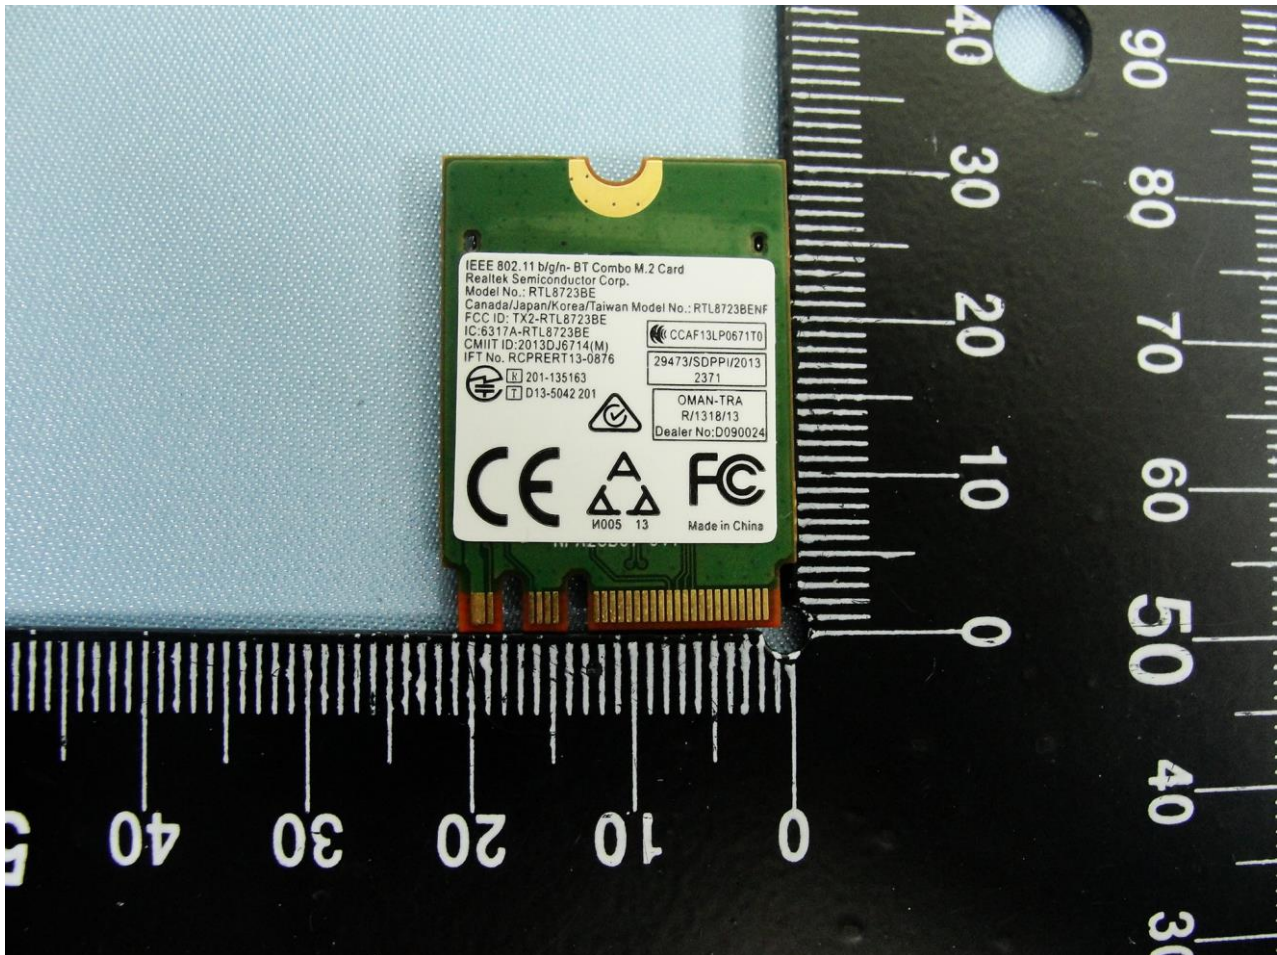

1. Photograph of the EUT

EUT: 802.11 b/g/n BT RTL8723BE Combo module
(Brand Name: REALTEK / Model Name: RTL8723BE)

EUT: 802.11 b/g/n BT RTL8723BE Combo module
(Brand Name: REALTEK / Model Name: RTL8723BE)

EUT: 802.11 b/g/n BT RTL8723BE Combo module
(Brand Name: REALTEK / Model Name: RTL8723BE)

EUT: 802.11 b/g/n BT RTL8723BE Combo module
(Brand Name: REALTEK / Model Name: RTL8723BE)

EUT: 802.11 b/g/n BT RTL8723BE Combo module
(Brand Name: REALTEK / Model Name: RTL8723BE)