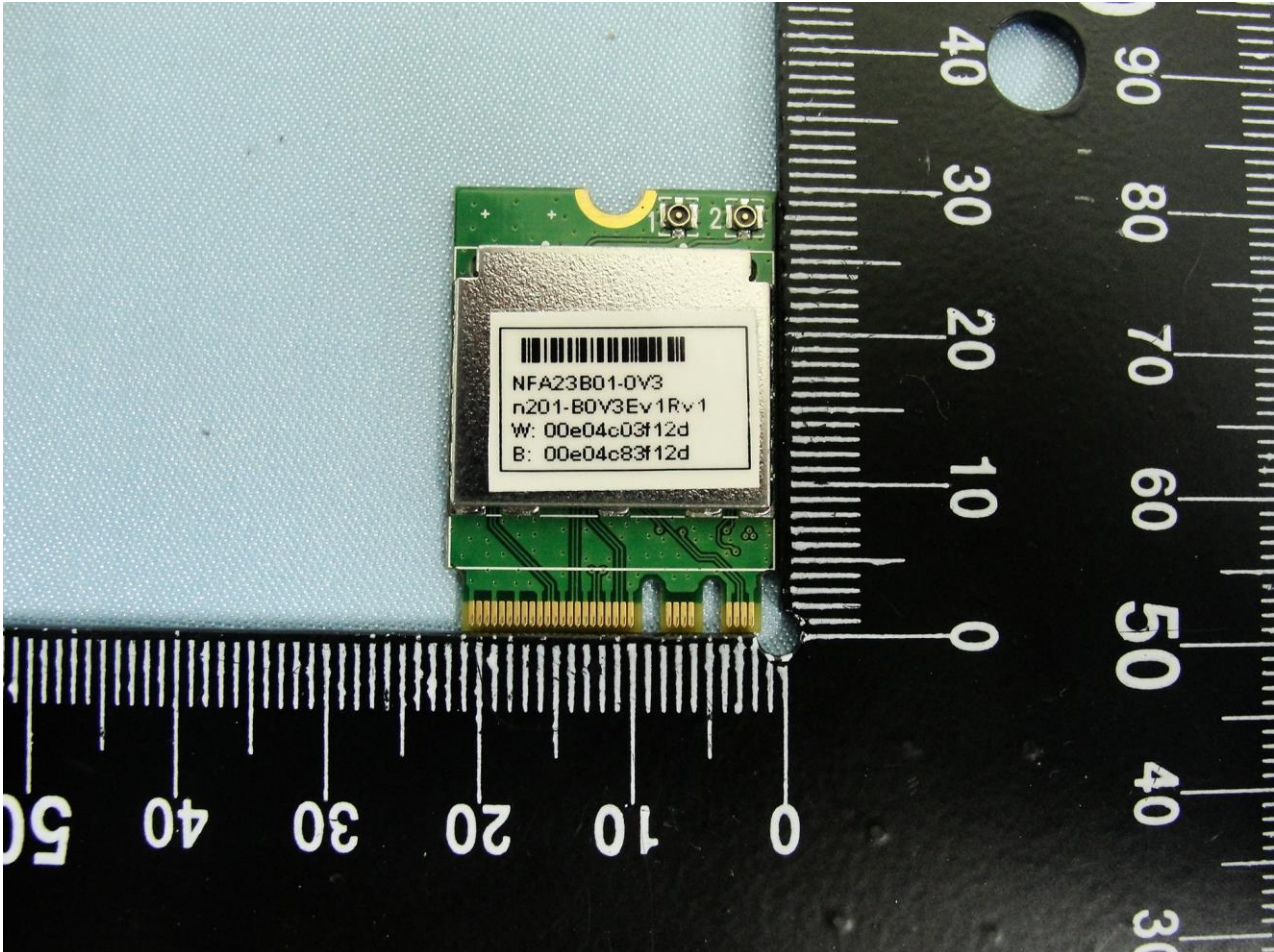

1. Photograph of the EUT

EUT: 802.11 b/g/n BT RTL8723BE Combo module
(Brand Name: REALTEK / Model Name: RTL8723BE)

EUT: 802.11 b/g/n BT RTL8723BE Combo module
(Brand Name: REALTEK / Model Name: RTL8723BE)

EUT: 802.11 b/g/n BT RTL8723BE Combo module
(Brand Name: REALTEK / Model Name: RTL8723BE)

EUT: 802.11 b/g/n BT RTL8723BE Combo module
(Brand Name: REALTEK / Model Name: RTL8723BE)

EUT: 802.11 b/g/n BT RTL8723BE Combo module
(Brand Name: REALTEK / Model Name: RTL8723BE)