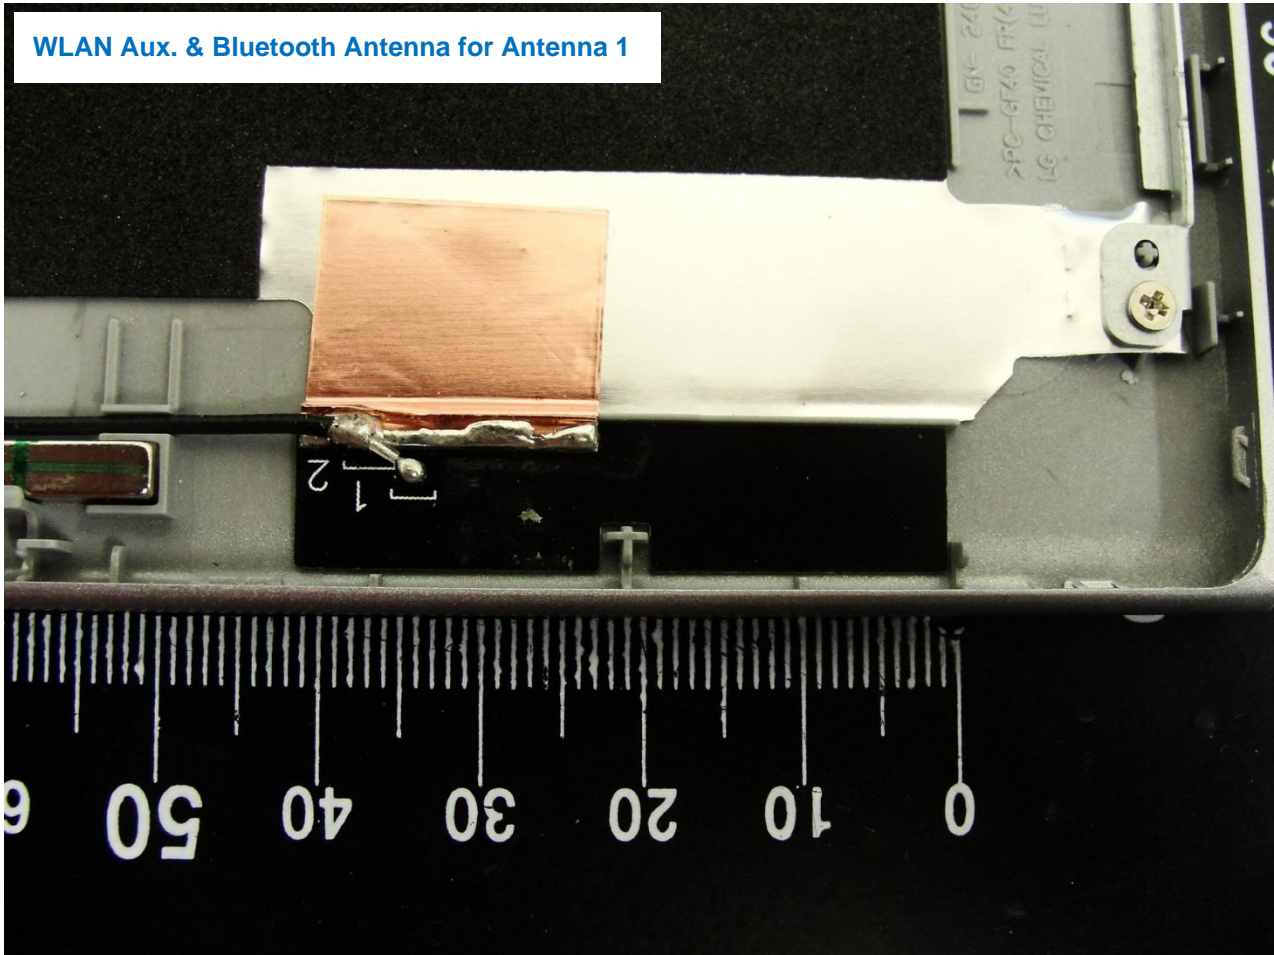

WLAN Main Antenna for Antenna 1

Host: Portable Computer (Brand Name: DELL / Model Name: P20T)

WLAN Aux. & Bluetooth Antenna for Antenna 1

Host: Portable Computer (Brand Name: DELL / Model Name: P20T)

WLAN Main Antenna for Antenna 2