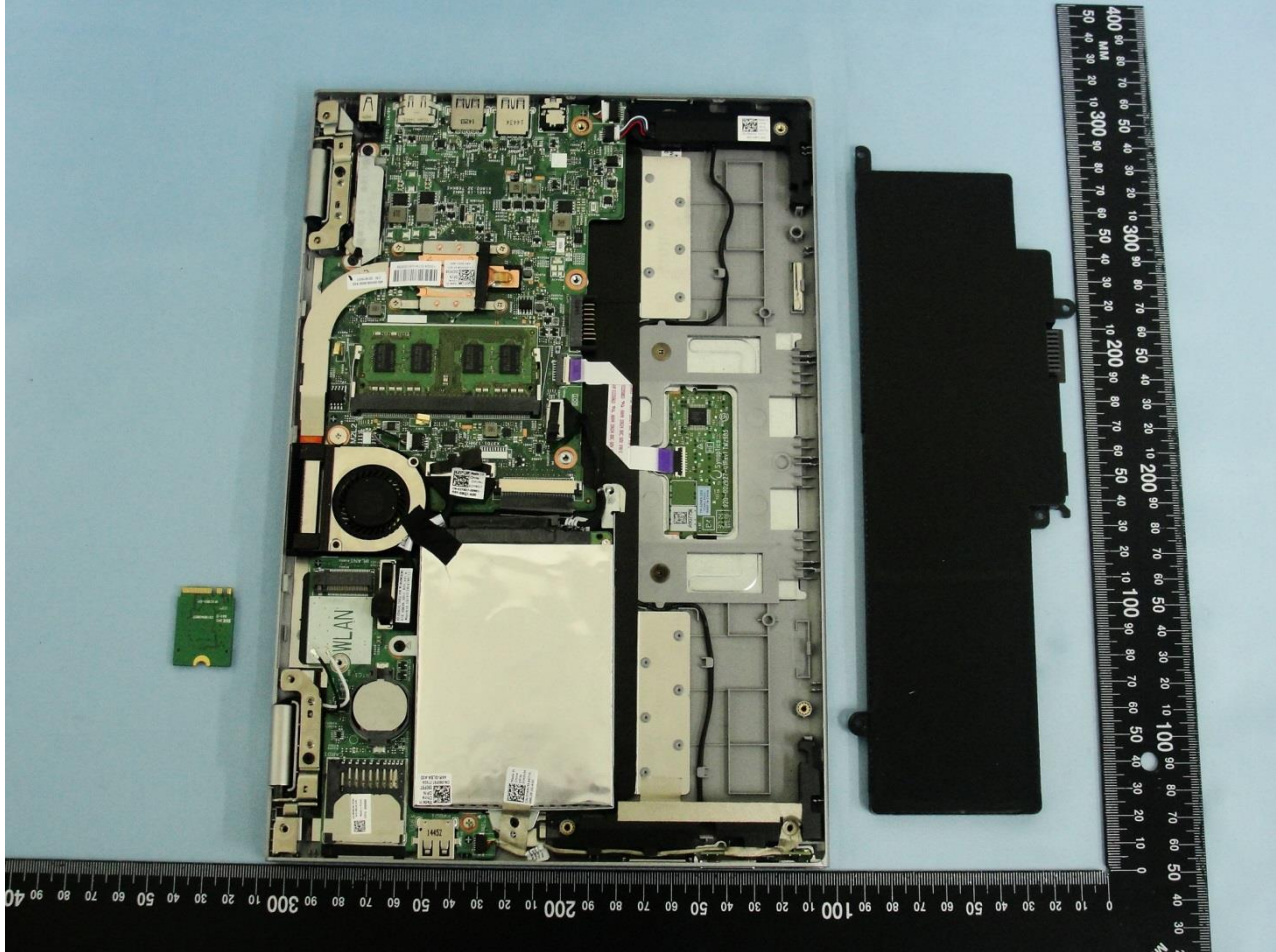

#### 4. Internal Photograph of the Host

Host: Portable Computer (Brand Name: DELL / Model Name: P20T)

Host: Portable Computer (Brand Name: DELL / Model Name: P20T)

Host: Portable Computer (Brand Name: DELL / Model Name: P20T)

Host: Portable Computer (Brand Name: DELL / Model Name: P20T)

Host: Portable Computer (Brand Name: DELL / Model Name: P20T)

Host: Portable Computer (Brand Name: DELL / Model Name: P20T)

Host: Portable Computer (Brand Name: DELL / Model Name: P20T)

Host: Portable Computer (Brand Name: DELL / Model Name: P20T)

WLAN Aux. & Bluetooth Antenna for Antenna 2