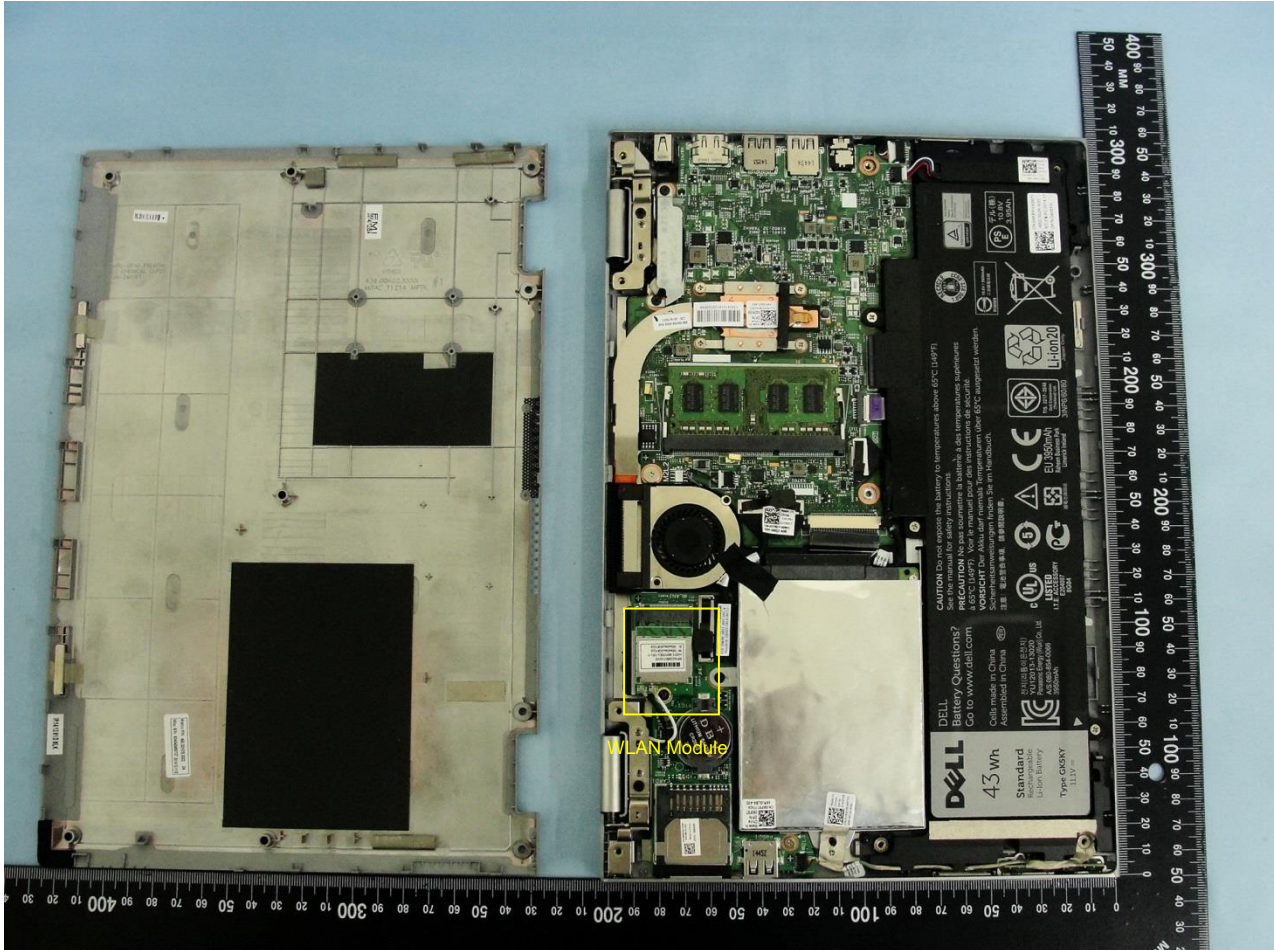

#### 4. Internal Photograph of the Host

Host: Portable Computer (Brand Name: DELL / Model Name: P20T)

Host: Portable Computer (Brand Name: DELL / Model Name: P20T)

Host: Portable Computer (Brand Name: DELL / Model Name: P20T)

Host: Portable Computer (Brand Name: DELL / Model Name: P20T)

Host: Portable Computer (Brand Name: DELL / Model Name: P20T)

Host: Portable Computer (Brand Name: DELL / Model Name: P20T)

Host: Portable Computer (Brand Name: DELL / Model Name: P20T)

WLAN Main Antenna for Antenna 1

Host: Portable Computer (Brand Name: DELL / Model Name: P20T)

WLAN Aux. & Bluetooth Antenna for Antenna 1

Host: Portable Computer (Brand Name: DELL / Model Name: P20T)

WLAN Main Antenna for Antenna 2

Host: Portable Computer (Brand Name: DELL / Model Name: P20T)

WLAN Aux. & Bluetooth Antenna for Antenna 2