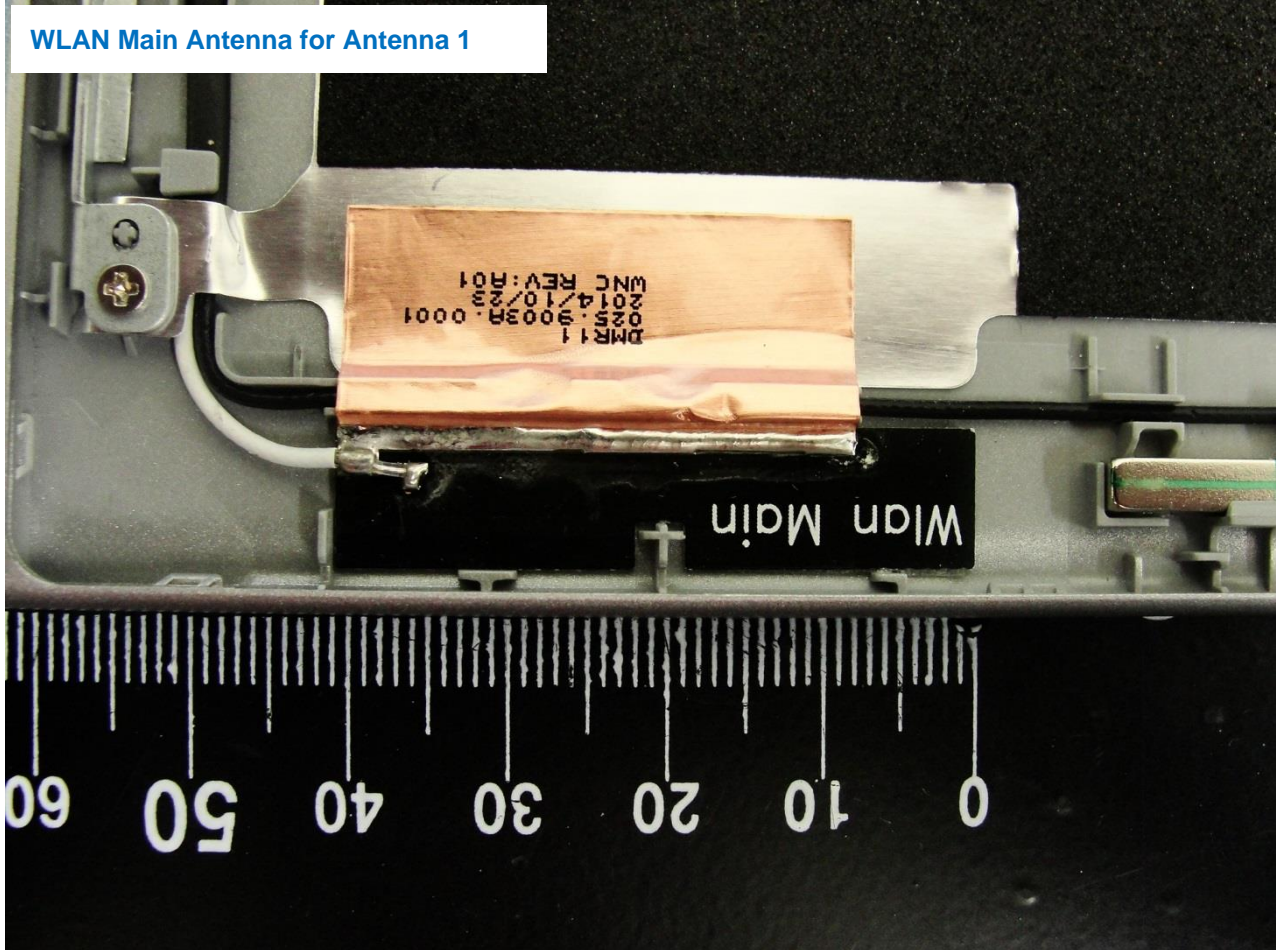

WLAN Main Antenna for Antenna 1

Host: Portable Computer (Brand Name: DELL / Model Name: P20T)

WLAN Aux. & Bluetooth Antenna for Antenna 1

Host: Portable Computer (Brand Name: DELL / Model Name: P20T)

WLAN Main Antenna for Antenna 2