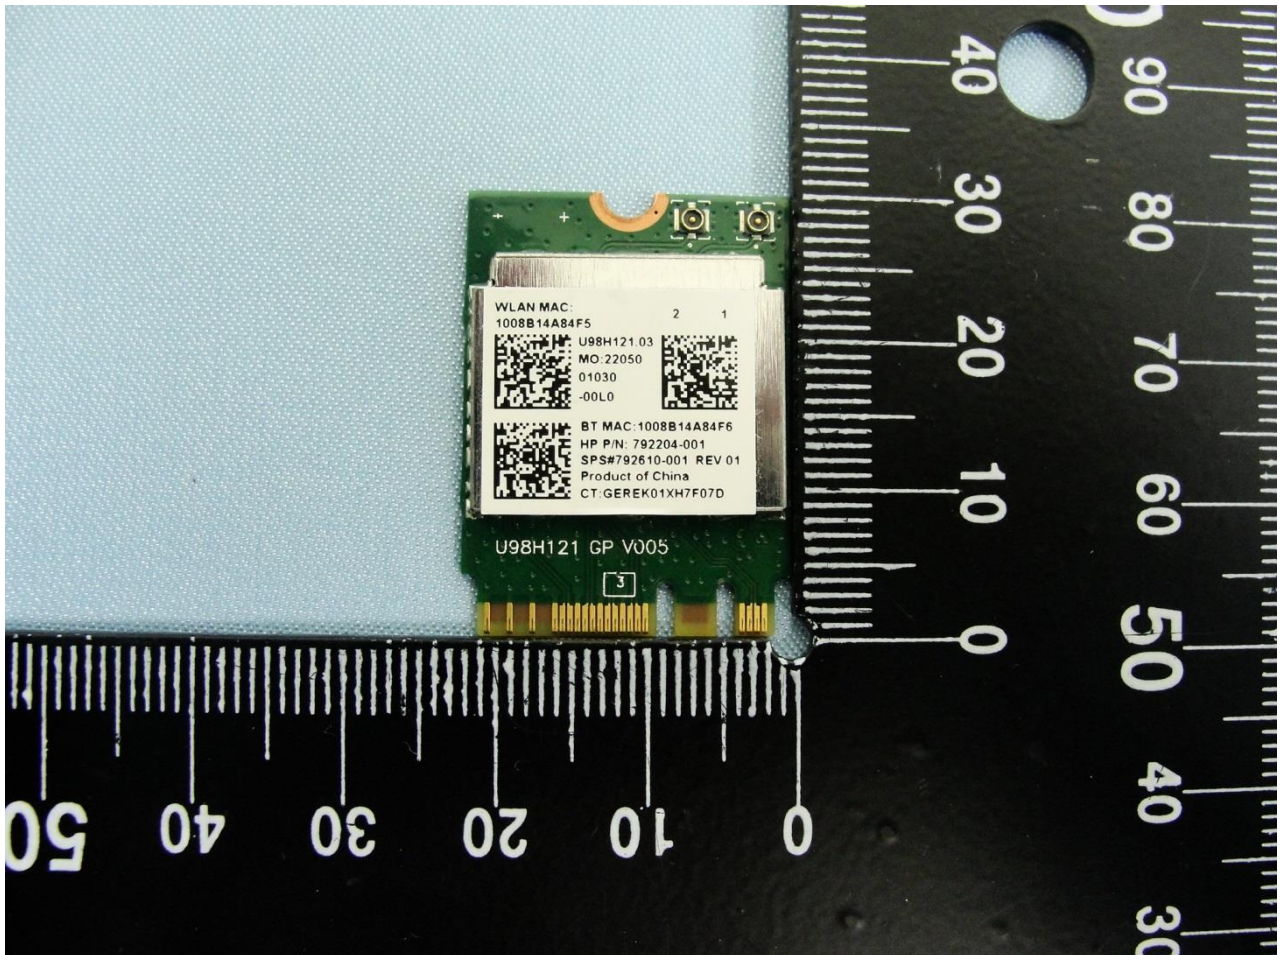

1. Photograph of the EUT

EUT: 802.11 b/g/n+BT RTL8723BE
(Brand Name: Realtek / Model Name: RTL8723BE)

EUT: 802.11 b/g/n+BT RTL8723BE
(Brand Name: Realtek / Model Name: RTL8723BE)

EUT: 802.11 b/g/n+BT RTL8723BE
(Brand Name: Realtek / Model Name: RTL8723BE)

EUT: 802.11 b/g/n+BT RTL8723BE
(Brand Name: Realtek / Model Name: RTL8723BE)