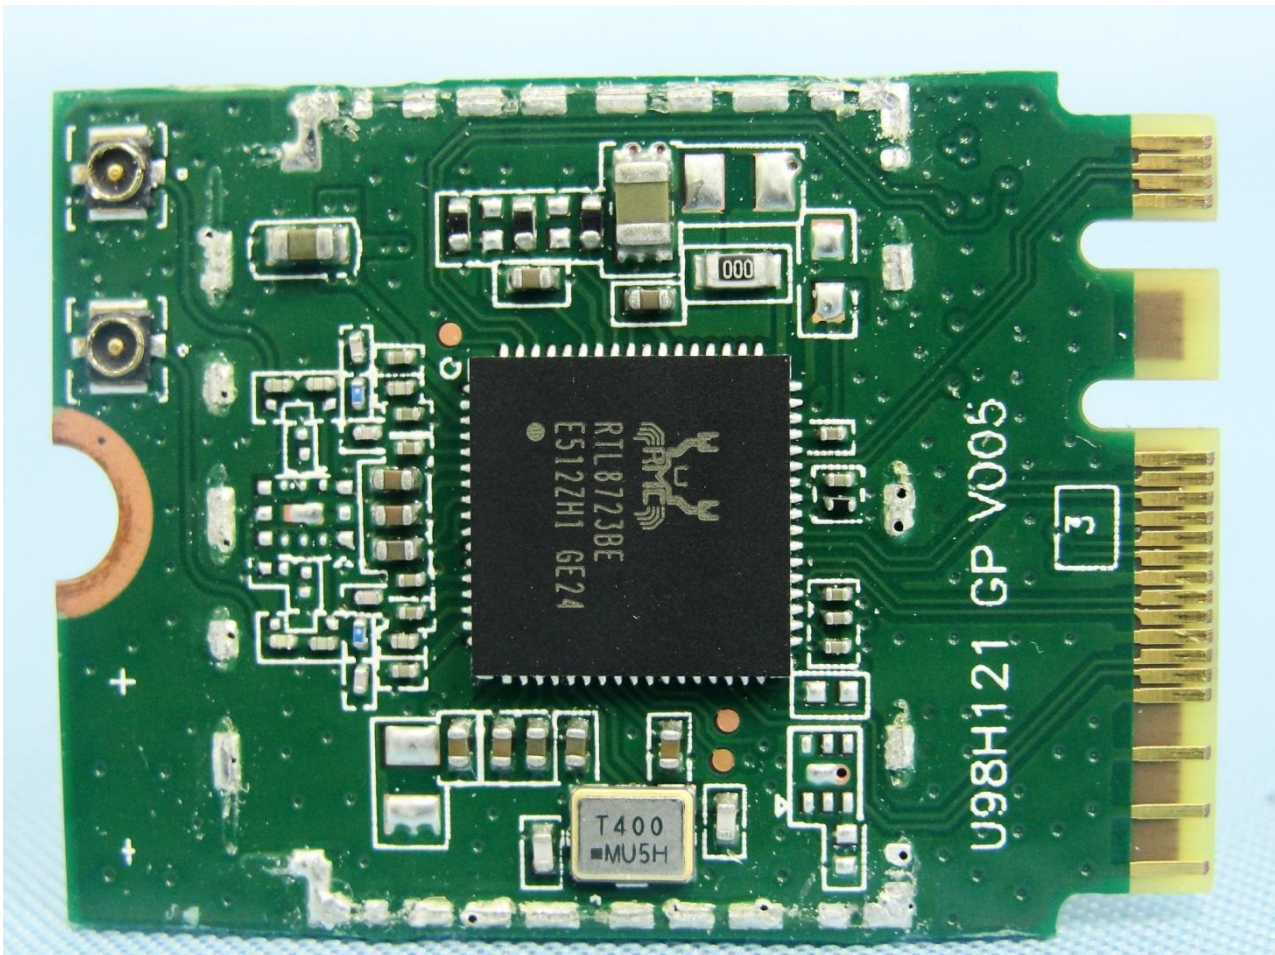

1. Photograph of the EUT

EUT: 802.11 b/g/n+BT RTL8723BE
(Brand Name: Realtek / Model Name: RTL8723BE)

EUT: 802.11 b/g/n+BT RTL8723BE
(Brand Name: Realtek / Model Name: RTL8723BE)

EUT: 802.11 b/g/n+BT RTL8723BE
(Brand Name: Realtek / Model Name: RTL8723BE)

EUT: 802.11 b/g/n+BT RTL8723BE
(Brand Name: Realtek / Model Name: RTL8723BE)