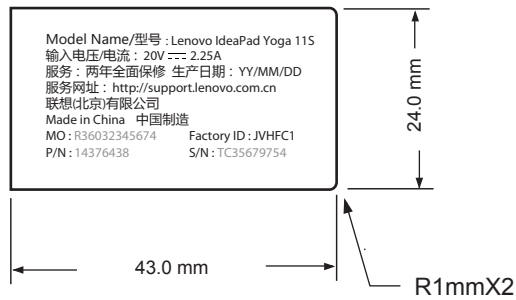

144501522 IdeaPad Yoga print label 43*24mm

China 45W

WW 45W 4位MT

WW 45W 5位MT

144502181 Lenovo IdeaPad Yoga11S rating label_WW

R1mmX2