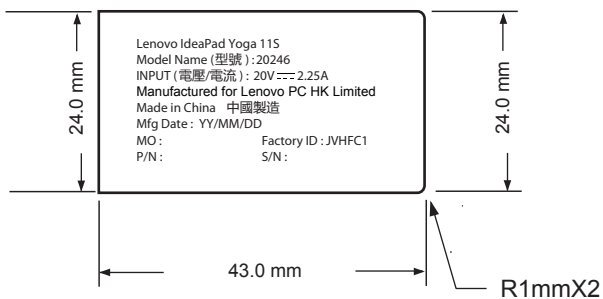

144501522 IdeaPad Yoga print label 43*24mm

China 45W

WW 45W 4位MT

WW 45W 5位MT

144502181 Lenovo IdeaPad Yoga11S rating label_WW

R1mmX2