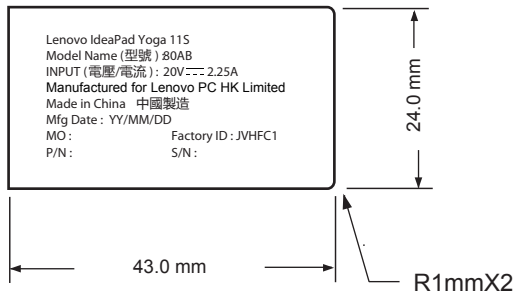

144501522 IdeaPad Yoga print label 43*24mm

China 45W

WW 45W 4位MT

WW 45W 5位MT

144502181 Lenovo IdeaPad Yoga11S rating label_WW

R1mmX2