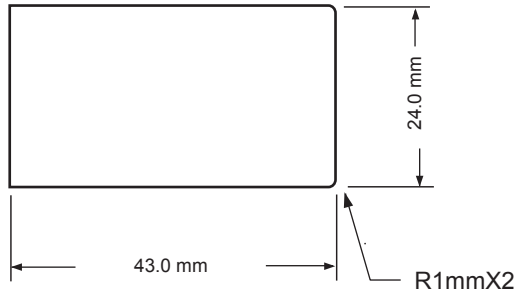

144501522 IdeaPad Yoga print label 43*24mm

China 45W

WW 45W 4位MT

WW 45W 5位MT

144502181 Lenovo IdeaPad Yoga11S rating label_WW

R1mmX2