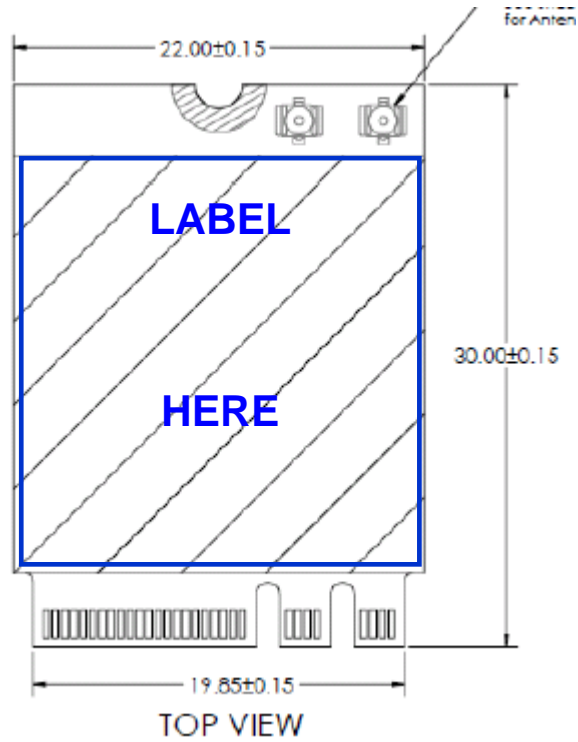

# FCC LABEL LOCATION

The label will be permanently affixed at a conspicuous location on the device.

(Fig.1) FCC ID: TX2-RTL8723AEN0