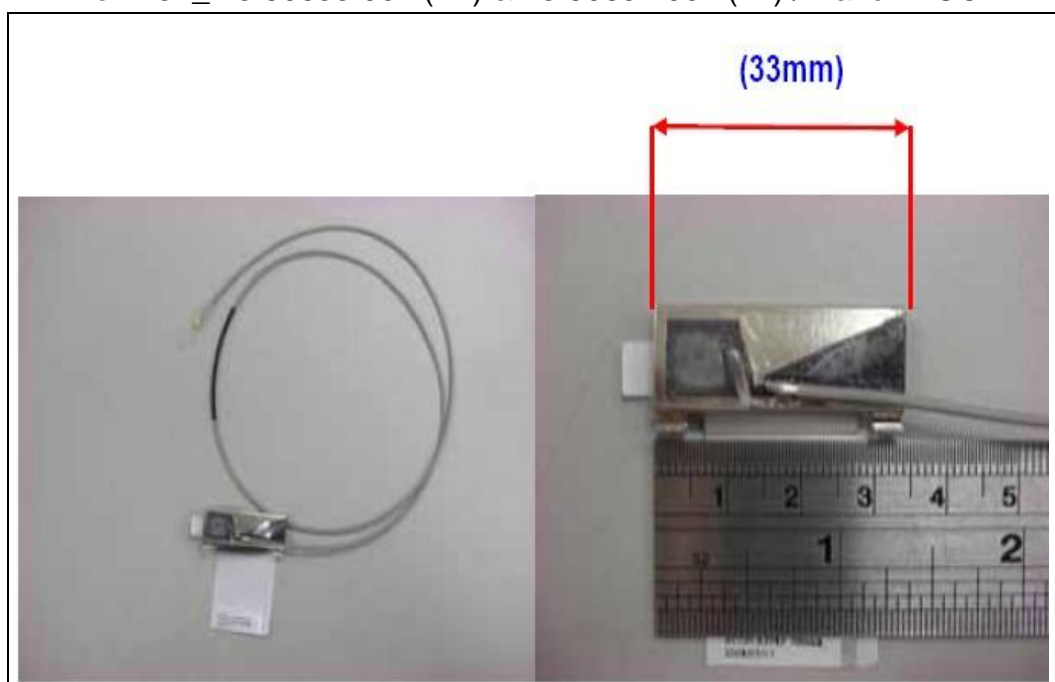

Brand : NISSEI ELECTRIC CO., LTD

No.: 149\_ 25.90598.001 (Rx) & 25.90597.001 (Tx) / Brand : ACON

No.: 150\_ 25.90587.001 (Rx) & 25.90586.001 (Tx) / Brand : WNC

No.: 151\_ 25.90653.001 (Rx) & 25.90654.001 (Tx) /Brand : ACON