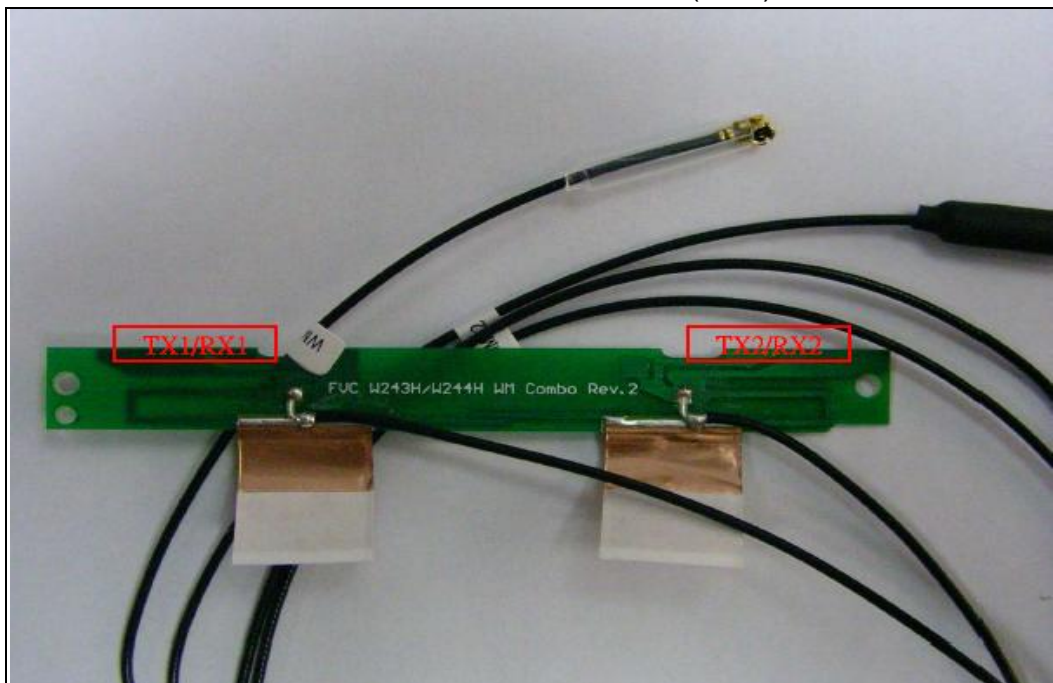

No.: 101\_ N01001199001 (Tx1) & N01001199001 (Tx2)/

Brand : Favortron CO.,LTD (FVC)

No.: 102\_ SKW24WMPB01+A (Tx1) & SKW24WMPB01+A (Tx2)/ Brand :

Well Green

No.: 103\_ N01001218001 (Tx1) & N01001218001 (Tx2)/  
Brand : Favortron CO.,LTD (FVC)