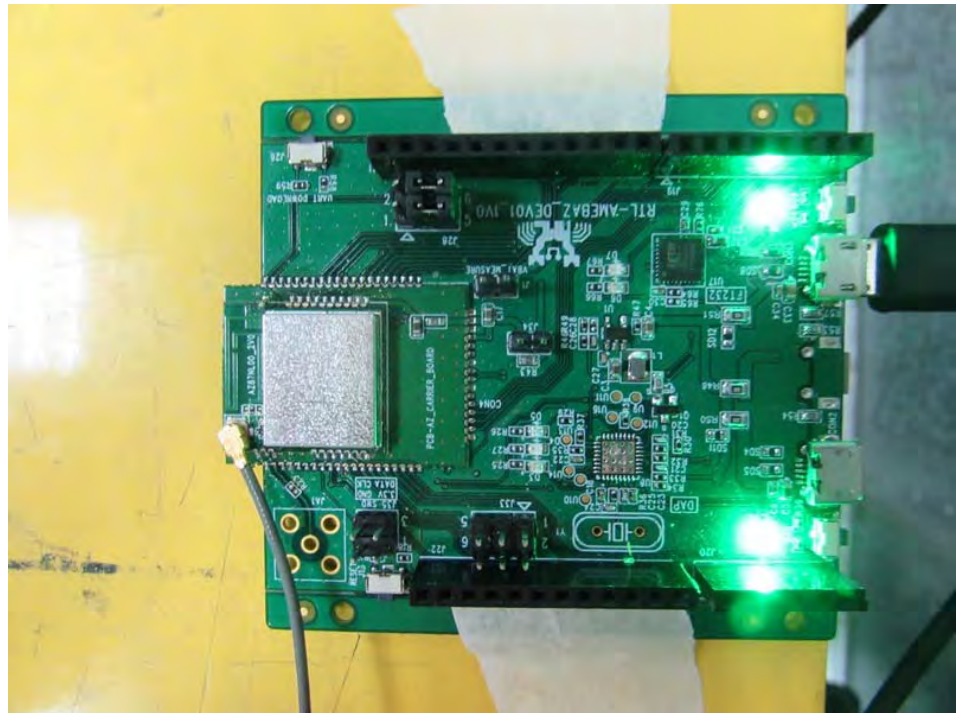

## 1. Photographs of Conducted Emissions Test Configuration

Test Mode: Mode 2

**FRONT VIEW**

**REAR VIEW**

CLOSE-UP VIEW

## 2. Photographs of Radiated Emissions Test Configuration

Test Configuration: 30MHz~1GHz / Test Mode: Mode 3

FRONT VIEW

REAR VIEW

CLOSE-UP VIEW

**Test Configuration: Above 1GHz**

**Test Mode: Mode 1**

**FRONT VIEW**

**REAR VIEW**

CLOSE-UP VIEW

Test Mode: Mode 2

FRONT VIEW

REAR VIEW

CLOSE-UP VIEW

Test Mode: Mode 3

FRONT VIEW