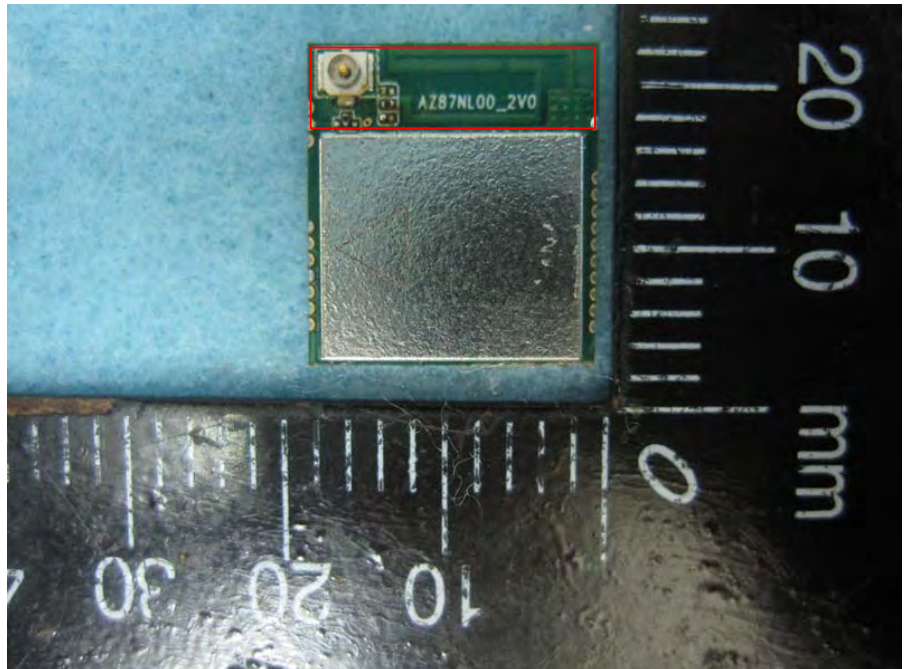

Brand Name: REALTEK Model No.: RTL8710BN

Printed Ant.

Dipole Ant.

PIFA Ant.