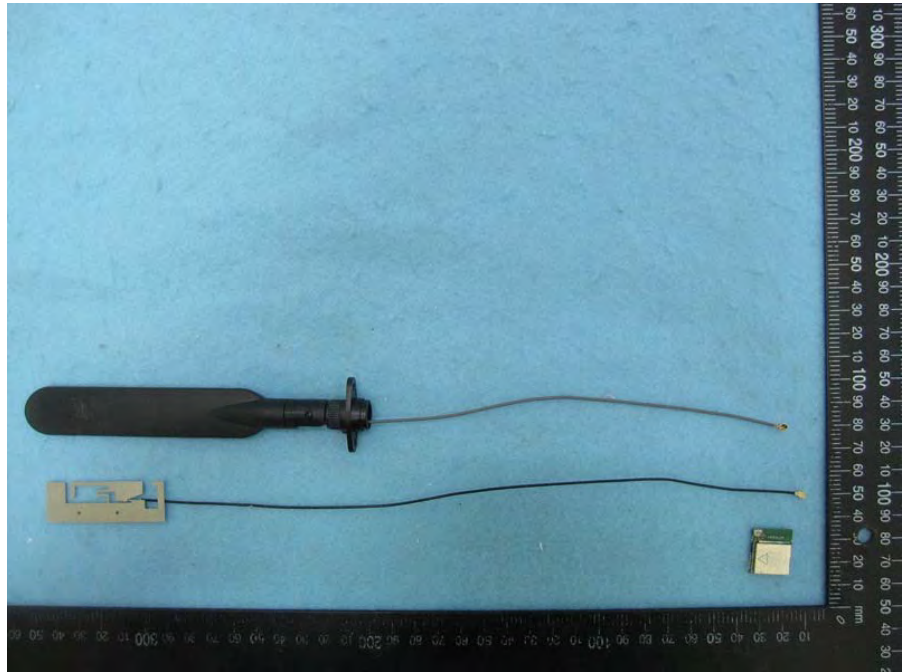

Brand Name: REALTEK Model No.: RTL8710BN

Printed Ant.

Dipole Ant.

PIFA Ant.