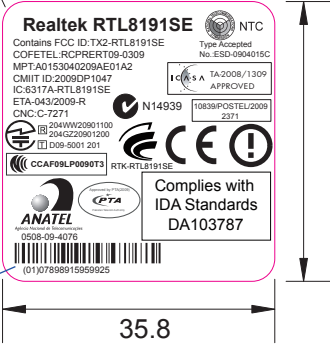

UW2-LABEL LOCATION

Label Type:

A-Rating label(70.3mmX37.3mm)

B-wireless label(36.3mmX37.3mm)

C-microsoft label(70.3mmX28.9mm)

D-system label(57.5mmX19.3mm)

E - WWAN label (27x43mm)

比例 1.000

R3

此條碼必須為有效條碼

Trade mark and model name "Realtek RTL8191SE"

NOTES:

- 1.MATERIAL: WHITE PET
CLEAR OPP
- 2.ADHESIVE BASE:ACRYLIC
- 3.THICKNESS: 0.1MM
- 5.TEXT COLOR:BLACK
- 6.BACKGROUND COLOR:WHITE
- 7.FILE NO.:HCQW6006010

1		HCQW6006010			
ITEM	PART NO.		DESCRIPTION		
Quanta Computer Inc.				MODEL	
				QW6	
7F, 116 HOU KANG ST. SHIN LIN, TAIPEI, TAIWAN, R.O.C.					
NAME		LBL WLAN(REALTEK RTL8191SE)		APPROVED	
TOL.		+	1 PLC	2 PLC	ANGLE
			0.1		
			UNIT	MM	DESIGNED
MATERIAL		SEE NOTES		SCALE	1:1
DRAWN		Carol			
LTR	DESCRIPTION	DATE	APP	FINISH	SEE NOTES
				DATE	99.02.05
				REV	3A
REVISIONS				DWG. NO.	HCQW6006
					1/1