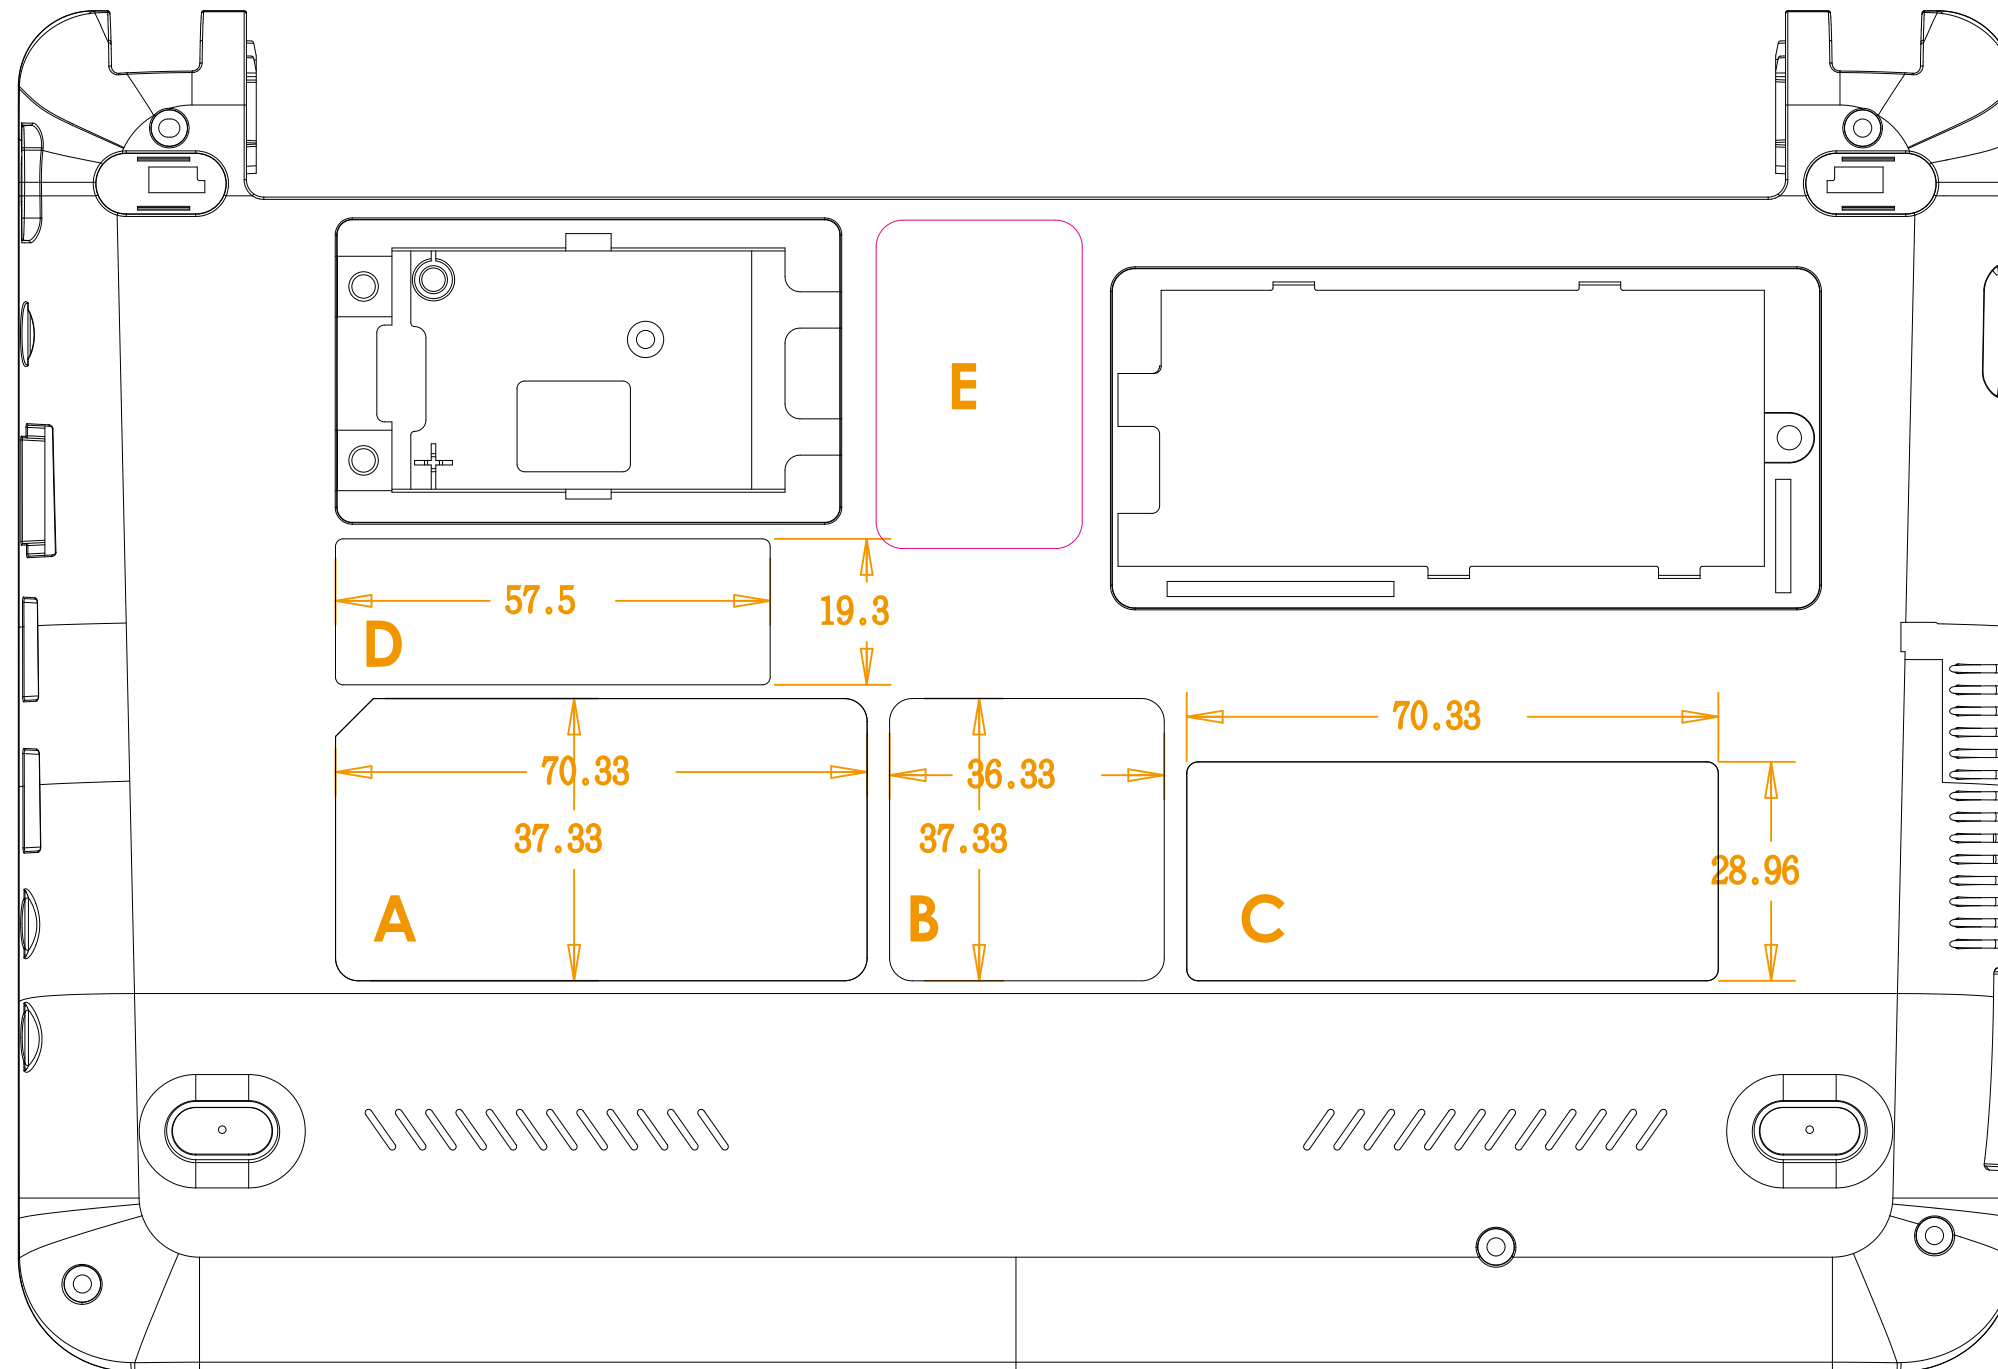

UW2-LABEL LOCATION

Label Type:

A-Rating label(70.3mmX37.3mm)

B-wireless label(36.3mmX37.3mm)

C-microsoft label(70.3mmX28.9mm)

D-system label(57.5mmX19.3mm)

E - WWAN label (27x43mm)

比例 1.000

R3

此條碼必須為有效條碼

Trade mark and model name "Realtek RTL8191SE"

NOTES:

- 1.MATERIAL: WHITE PET
CLEAR OPP
- 2.ADHESIVE BASE:ACRYLIC
- 3.THICKNESS: 0.1MM
- 5.TEXT COLOR:BLACK
- 6.BACKGROUND COLOR:WHITE
- 7.FILE NO.:HCQW6006010

1		HCQW6006010			
ITEM	PART NO.		DESCRIPTION		
Quanta Computer Inc.				MODEL	
				QW6	
7F, 116 HOU KANG ST. SHIN LIN, TAIPEI, TAIWAN, R.O.C.					
NAME		LBL WLAN(REALTEK RTL8191SE)		APPROVED	
TOL.		+	1 PLC	2 PLC	ANGLE
			0.1		
			UNIT	MM	DESIGNED
MATERIAL		SEE NOTES		SCALE	1:1
DRAWN		Carol			
LTR	DESCRIPTION	DATE	APP	FINISH	SEE NOTES
				DATE	99.02.05
				REV	3A
REVISIONS				DWG. NO.	HCQW6006
					1/1

THE 3RD PROJECTION

A B C D E