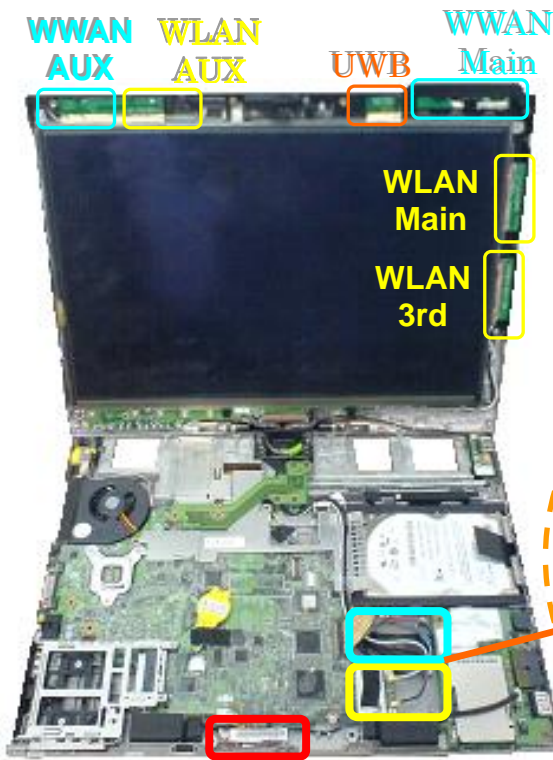

## Host PC Information, Lenovo ThinkPad X200 Tablet Series

Bluetooth with Antenna

The certification label is stuck on the topside of the applying transmitter device, and the FCC ID and IC Certification Number are viewable when the keyboard assembly is removed.

FCC ID & IC Cert. Number of Tablet digitizer function

**FC**  
 FCC ID: PU5- X200T  
 Canada IC: 4182A- X200T

Contains Transmitter Module:  
 FCC ID: TX2RTU7305BG13HMC  
 FCC ID: QDS-BRCM1033  
 Canada IC: 4324A-BRCM1033

FCC ID & IC Cert. Number of integrated Bluetooth & UWB transmitter module

▲ TX FCC ID and IC Certification number for an installed WWAN transmitter card located under customer removable Keyboard

User installable WWAN's label

▲ TX FCC ID and IC Certification number for an installed WLAN transmitter card located under customer removable Keyboard

User installable WLAN's label