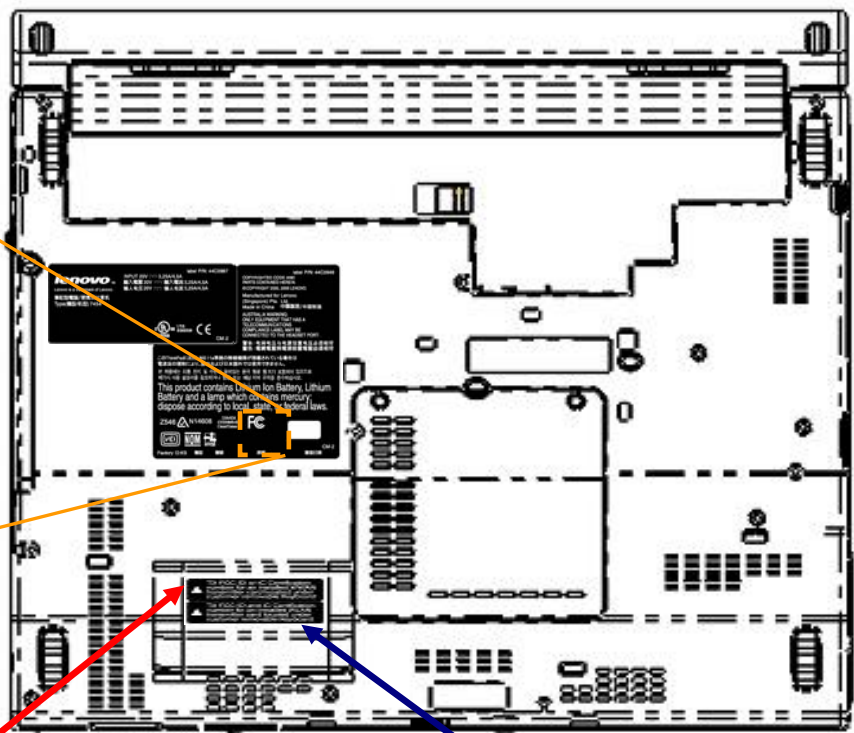

## Host PC Information, Lenovo ThinkPad X200 Tablet Series

Bluetooth with Antenna

The certification label is stuck on the topside of the applying transmitter device, and the FCC ID and IC Certification Number are viewable when the keyboard assembly is removed.

FCC ID & IC Cert. Number of Tablet digitizer function

**FC**  
 FCC ID: PU5- X200T  
 Canada IC: 4182A- X200T

Contains Transmitter Module:  
 FCC ID: TX2RTU7305BG13HMC  
 FCC ID: QDS-BRCM1033  
 Canada IC: 4324A-BRCM1033

FCC ID & IC Cert. Number of integrated Bluetooth & UWB transmitter module

▲ TX FCC ID and IC Certification number for an installed WWAN transmitter card located under customer removable Keyboard

User installable WWAN's label

▲ TX FCC ID and IC Certification number for an installed WLAN transmitter card located under customer removable Keyboard

User installable WLAN's label