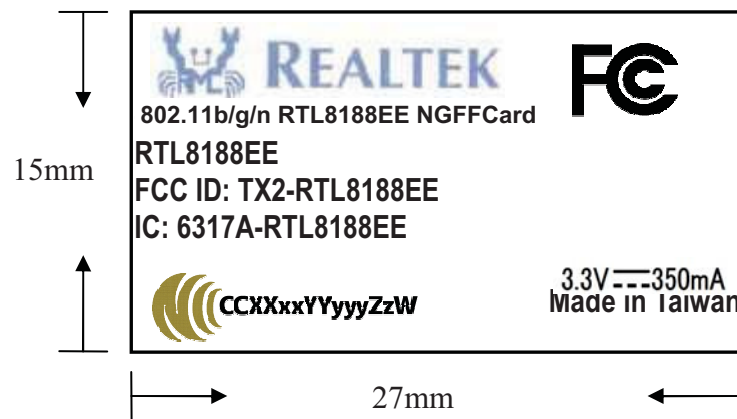

Realtek RTL8188EE Label description

Label location

FCC/IC/NCC

Equality Ratio: 300%

Equality Ratio: 100%