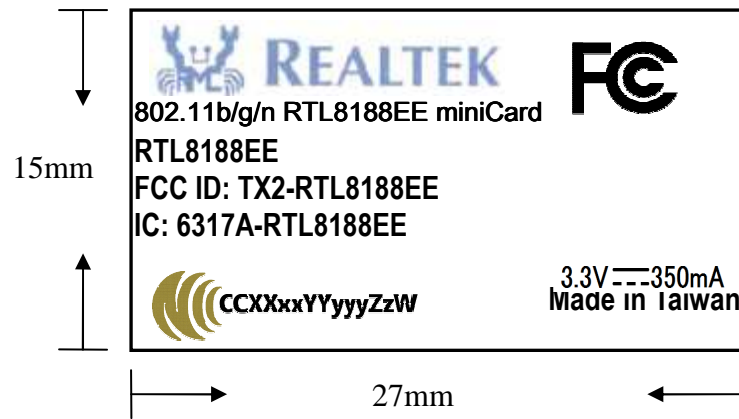

Realtek RTL8188EE Label description

Label location

FCC/IC/NCC

Equality Ratio: 300%

Equality Ratio: 100%