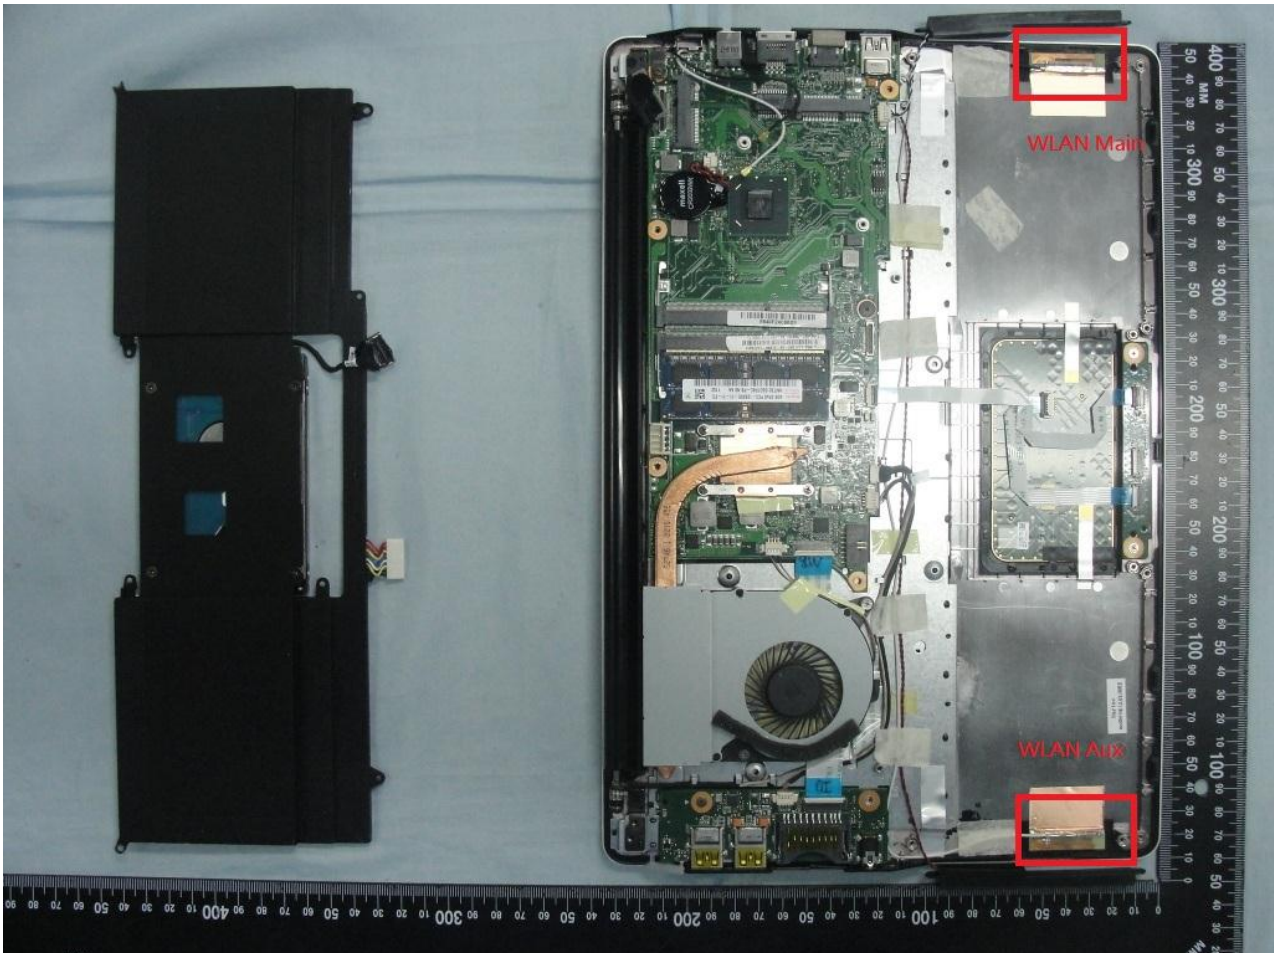

3. Internal Photograph of EUT

Brand Name: Realtek / Model Name: RTL8188CE

Brand Name: Realtek / Model Name: RTL8188CE

Brand Name: Realtek / Model Name: RTL8188CE

Brand Name: Realtek / Model Name: RTL8188CE

Brand Name: Realtek / Model Name: RTL8188CE

WLAN Module

Brand Name: Realtek / Model Name: RTL8188CE

Brand Name: Realtek / Model Name: RTL8188CE

Brand Name: Realtek / Model Name: RTL8188CE

WLAN Main Antenna 2 <Tx / Rx>