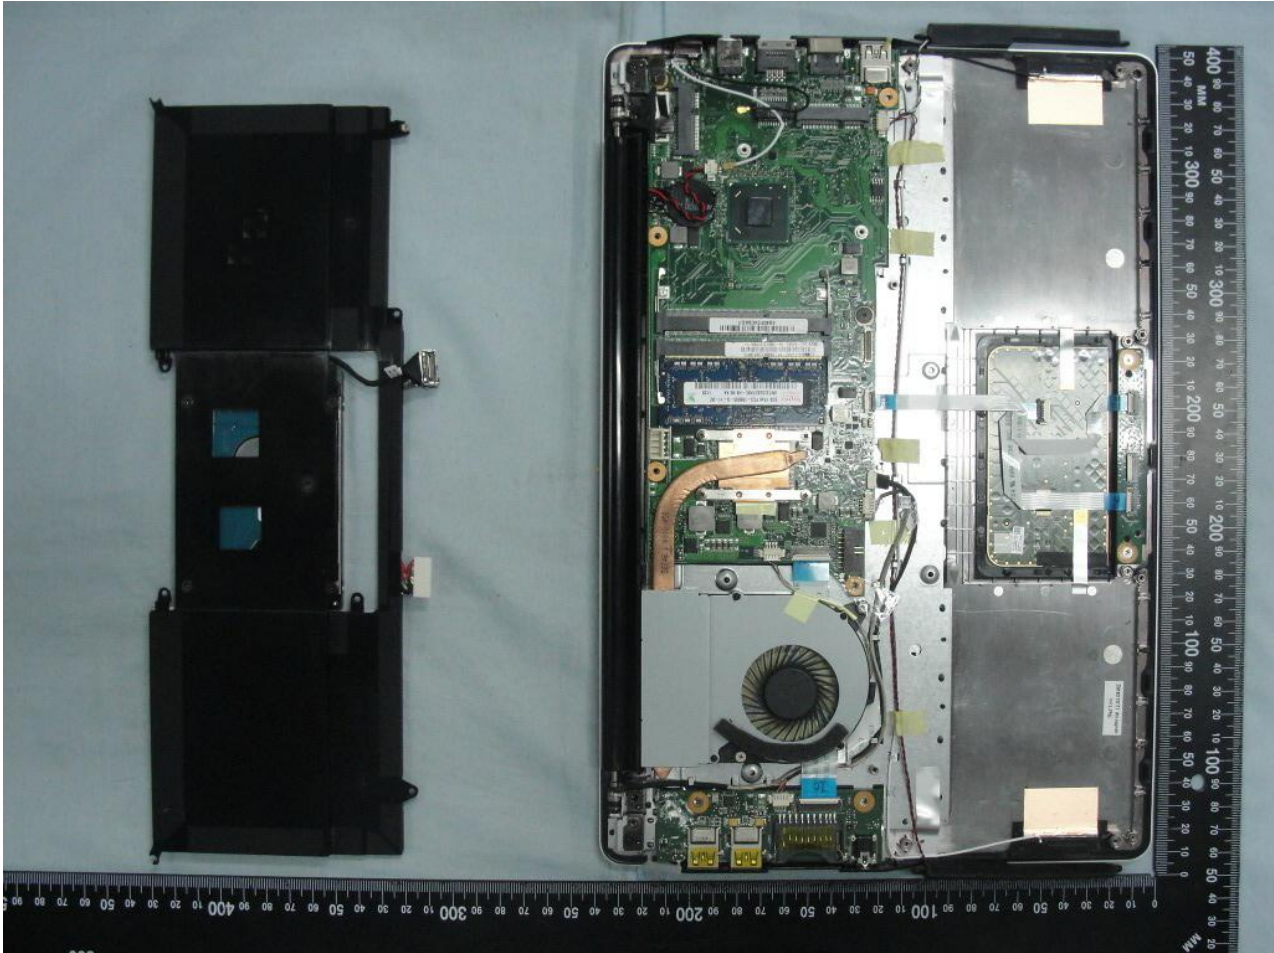

3. Internal Photograph of EUT

Brand Name: Realtek / Model Name: RTL8188CE

Brand Name: Realtek / Model Name: RTL8188CE

Brand Name: Realtek / Model Name: RTL8188CE

Brand Name: Realtek / Model Name: RTL8188CE

Brand Name: Realtek / Model Name: RTL8188CE

WLAN Module

Brand Name: Realtek / Model Name: RTL8188CE

Brand Name: Realtek / Model Name: RTL8188CE

Brand Name: Realtek / Model Name: RTL8188CE

WLAN Main Antenna 2 <Tx / Rx>