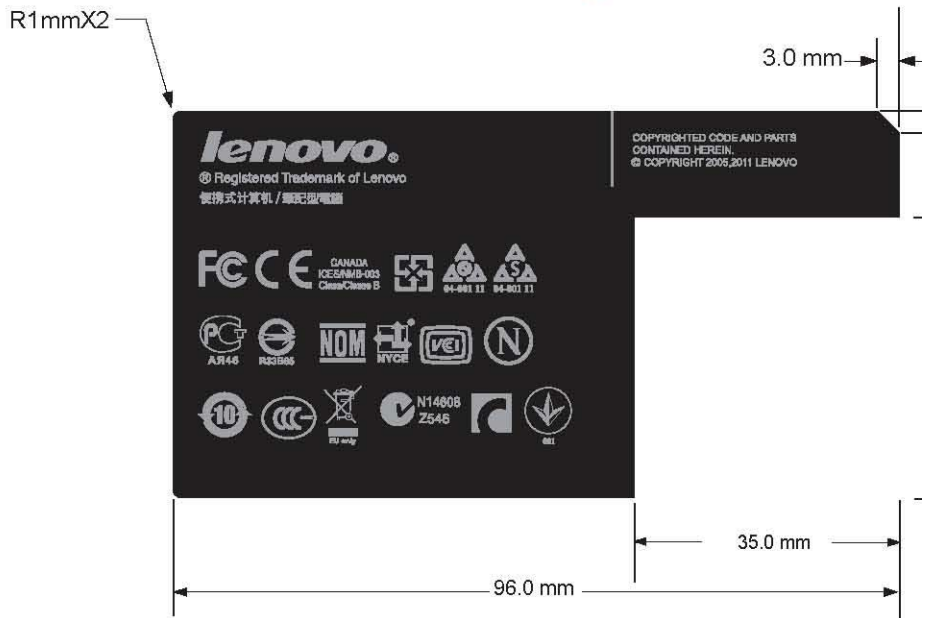

144-005014 Lenovo S100 rating label 96*51 mm

China 30W:

Model Name
Lenovo IdeaPad S100
Contains transmitter
FCC ID:TX2-RTL8188CE

Made in China 中国制造

144-003366 联想主机后标打印标_35*37mm1.0