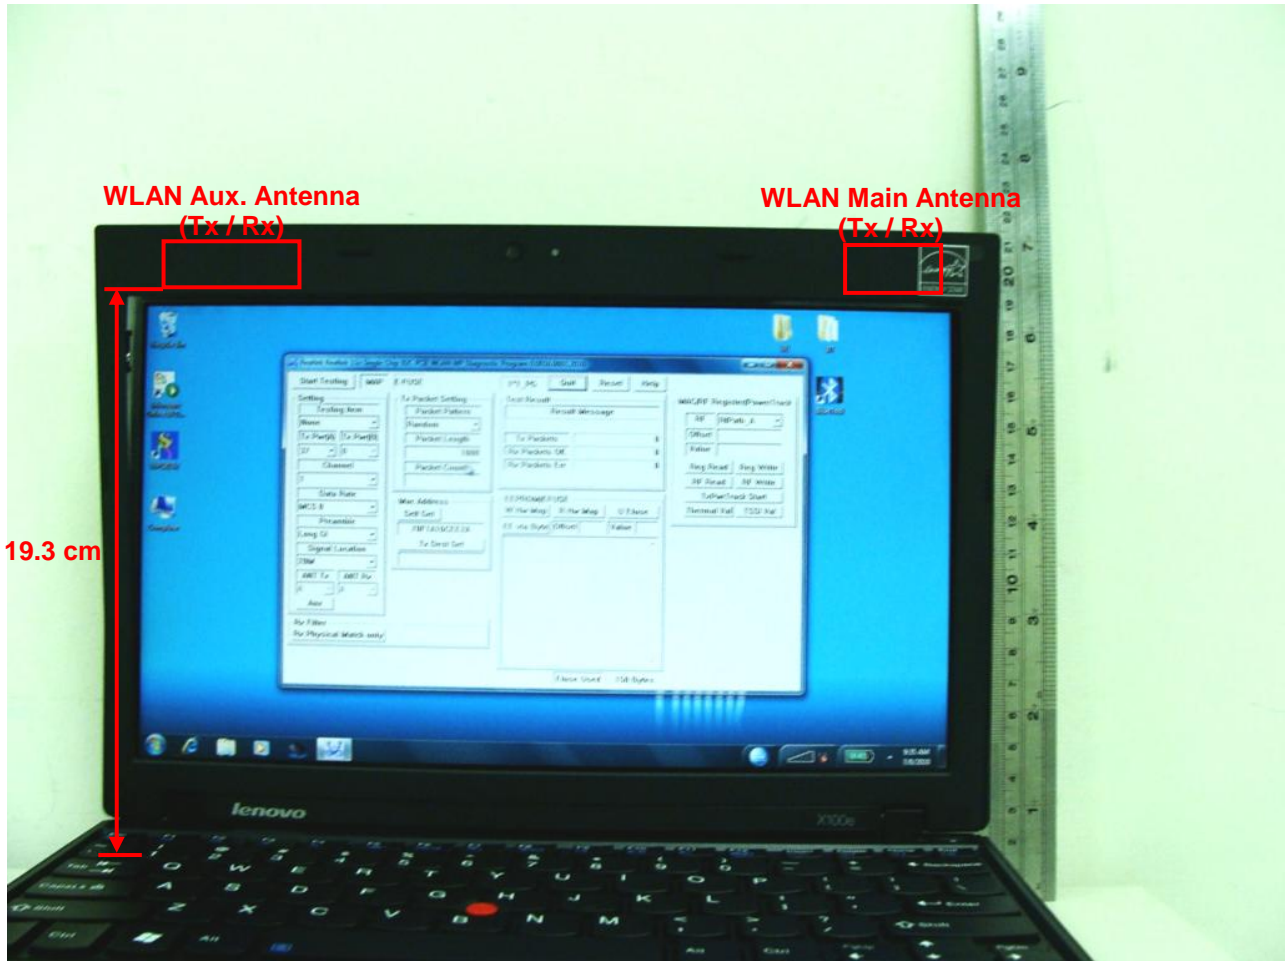

## Appendix D. Product Photos

Laptop: Trade Name: Lenovo / Model Name: X100e

Antenna Location :

## Appendix E. Test Setup Photos

**Bottom of the Laptop with Phantom 0 cm Gap**