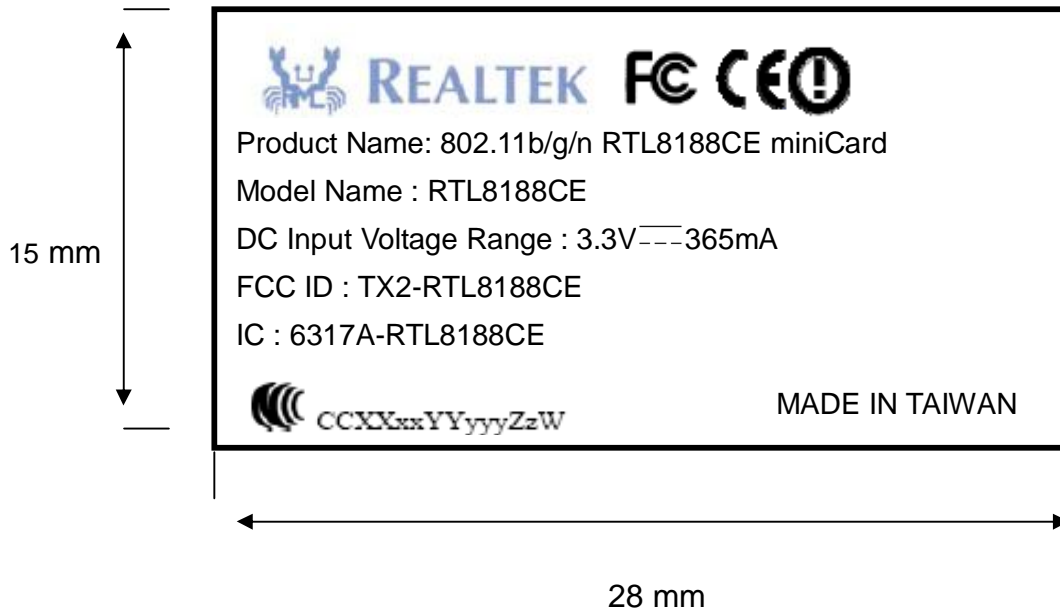

Realtek RTL8188CE Lable Description

n Lable Location

***One Antenna Connector**

***Two Antenna Connectors**

n Lable Sample

FCC ID : TX2-RTL8188CE