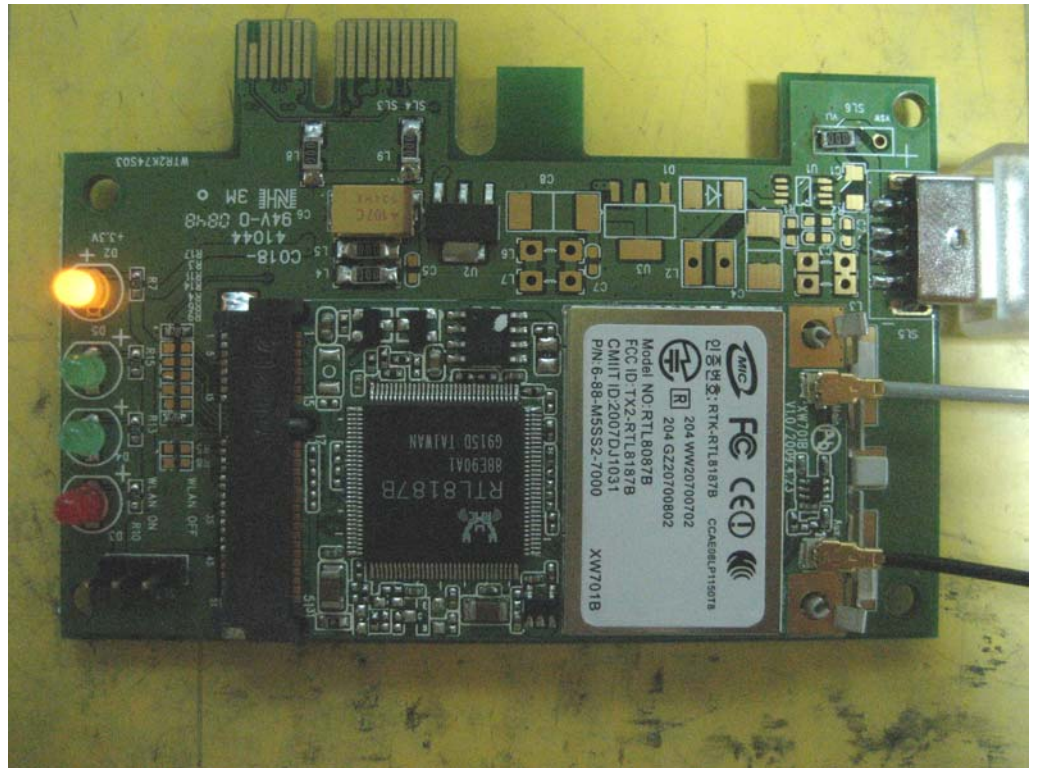

Appendix B. Test Photos

1. Photographs of Conducted Emissions Test Configuration

FRONT VIEW

REAR VIEW

SIDE VIEW

2. Photographs of Radiated Emissions Test Configuration

9kHz ~30MHz

FRONT VIEW