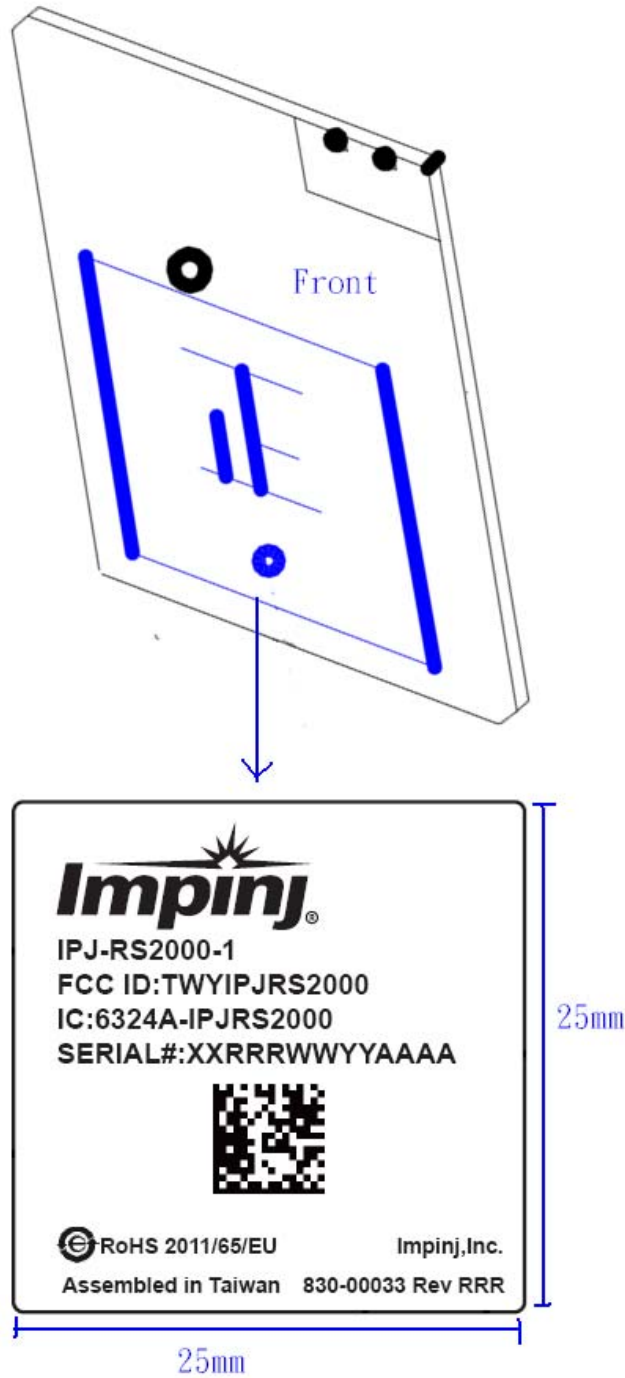

LABEL LOCATION

The label will be permanently affixed at a conspicuous location on the device.

FCC ID: TWYIPJRS2000