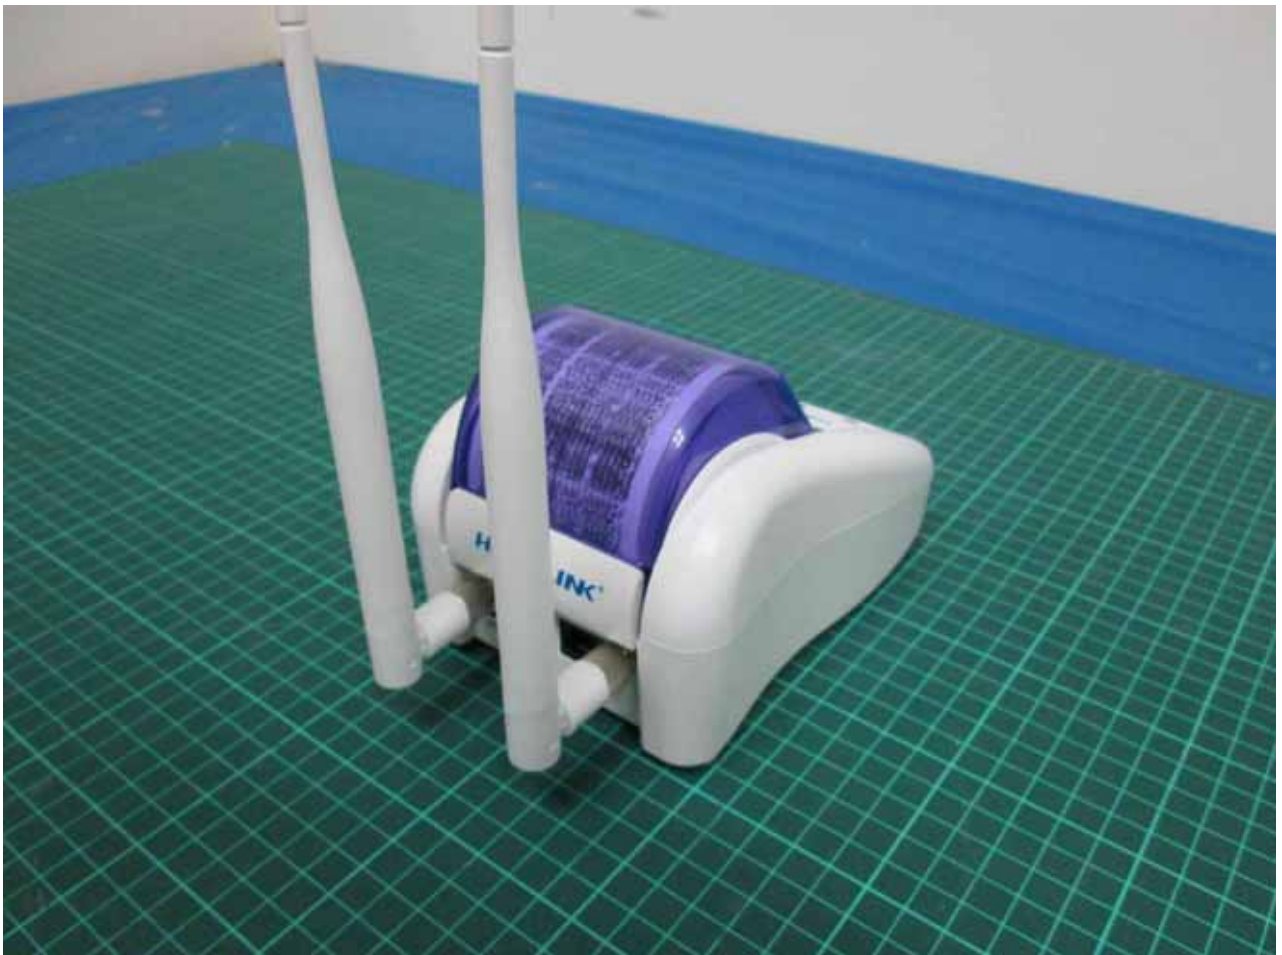

External Photo

Power Adapter(Model : PSA18R-120P)