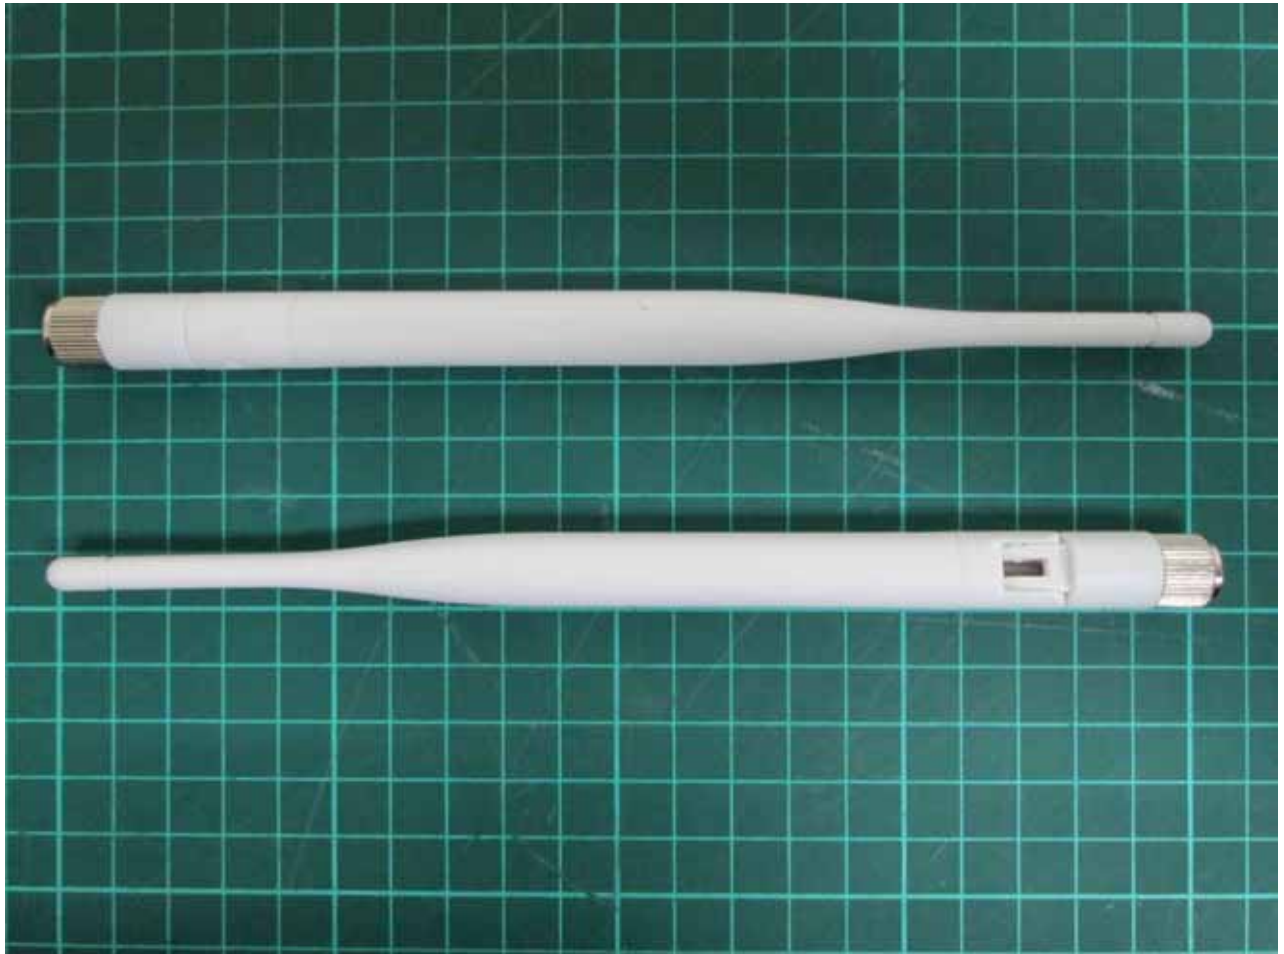

External Photo

Power Adapter(Model : PSA18R-120P)