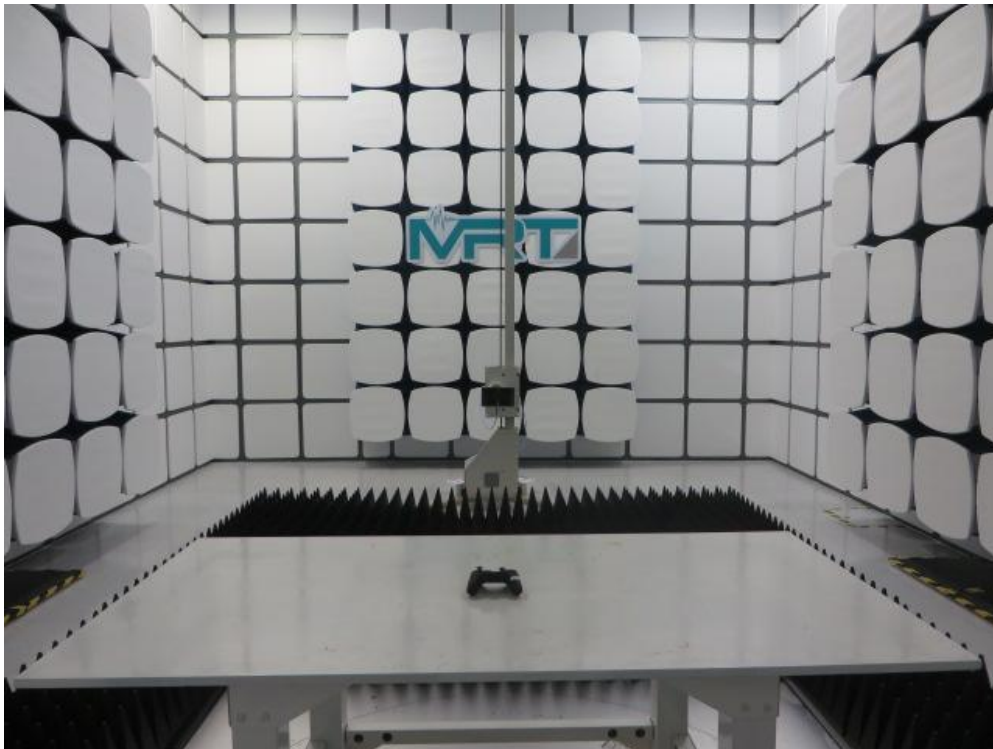

## RF Test Setup Photo

Description: Front view of Conducted Emission Test Setup

Description: Back view of Conducted Emission Test Setup

Description: Radiated Emission Test Setup for 9kHz ~ 30MHz

Description: Radiated Emission Test Setup for 30MHz ~ 1GHz

Description: Radiated Emission Test Setup for 1GHz ~ 18GHz

Description: Radiated Emission Test Setup for 18GHz ~ 25GHz