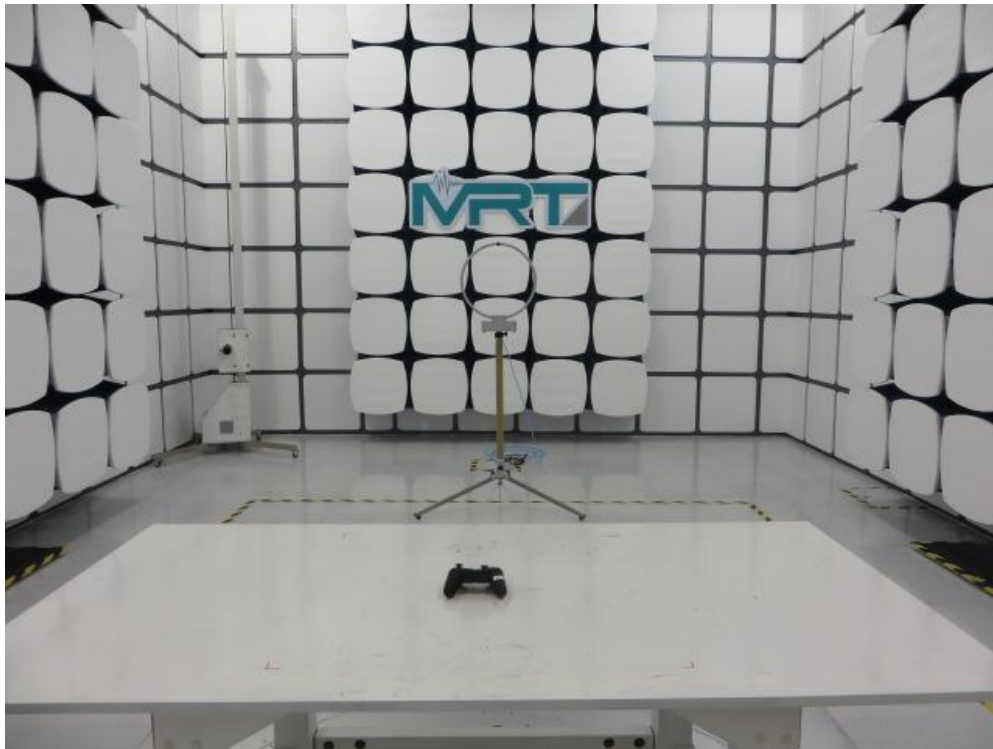

## RF Test Setup Photo

Description: Front view of Conducted Emission Test Setup

Description: Back view of Conducted Emission Test Setup

Description: Radiated Emission Test Setup for 9kHz ~ 30MHz

Description: Radiated Emission Test Setup for 30MHz ~ 1GHz

Description: Radiated Emission Test Setup for 1GHz ~ 18GHz

Description: Radiated Emission Test Setup for 18GHz ~ 25GHz