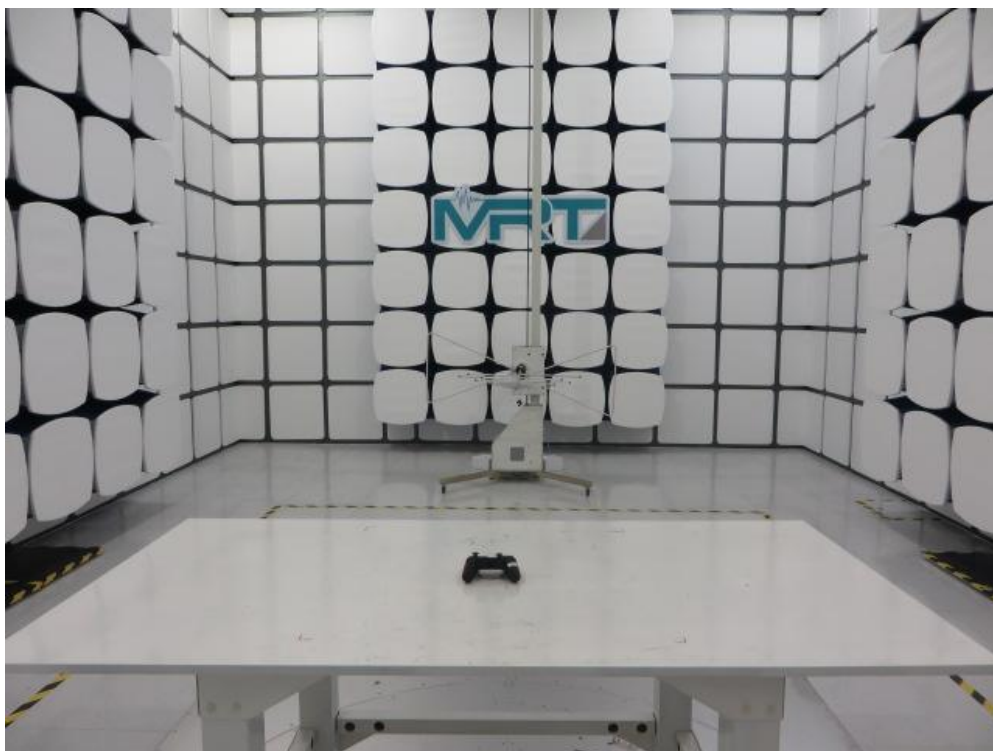

## RF Test Setup Photo

Description: Front view of Conducted Emission Test Setup

Description: Back view of Conducted Emission Test Setup

Description: Radiated Emission Test Setup for 9kHz ~ 30MHz

Description: Radiated Emission Test Setup for 30MHz ~ 1GHz

Description: Radiated Emission Test Setup for 1GHz ~ 18GHz

Description: Radiated Emission Test Setup for 18GHz ~ 25GHz