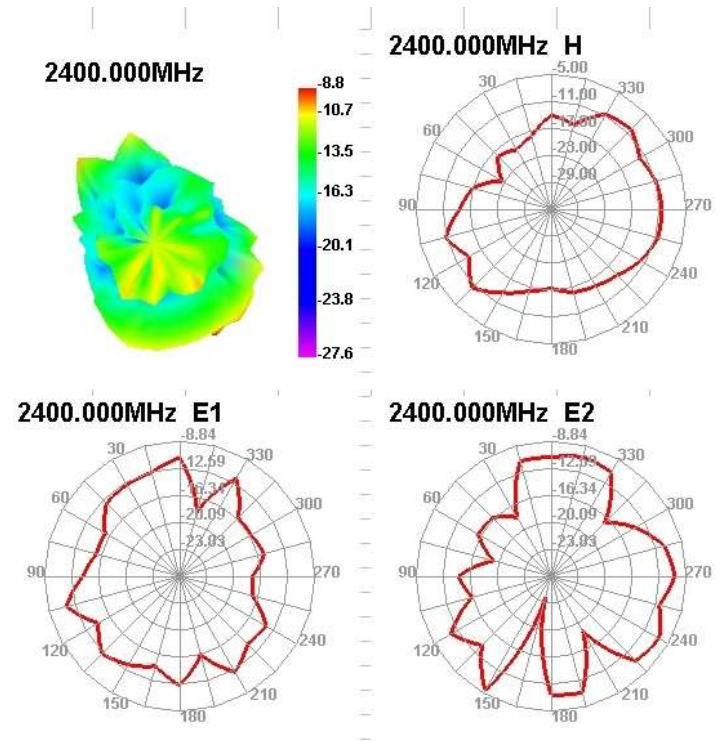

2. Test Result

2.3 GAIN & Efficiency

Frequency(MHz)	Efficiency (%)	Average GAIN(dB)	Peak GAIN (dBi)
2400	4.33	-13.64	-8.84
2450	5.26	-12.79	-6.67
2500	5.96	-12.25	-6.17

2. Test Result

2.4 3D DATE