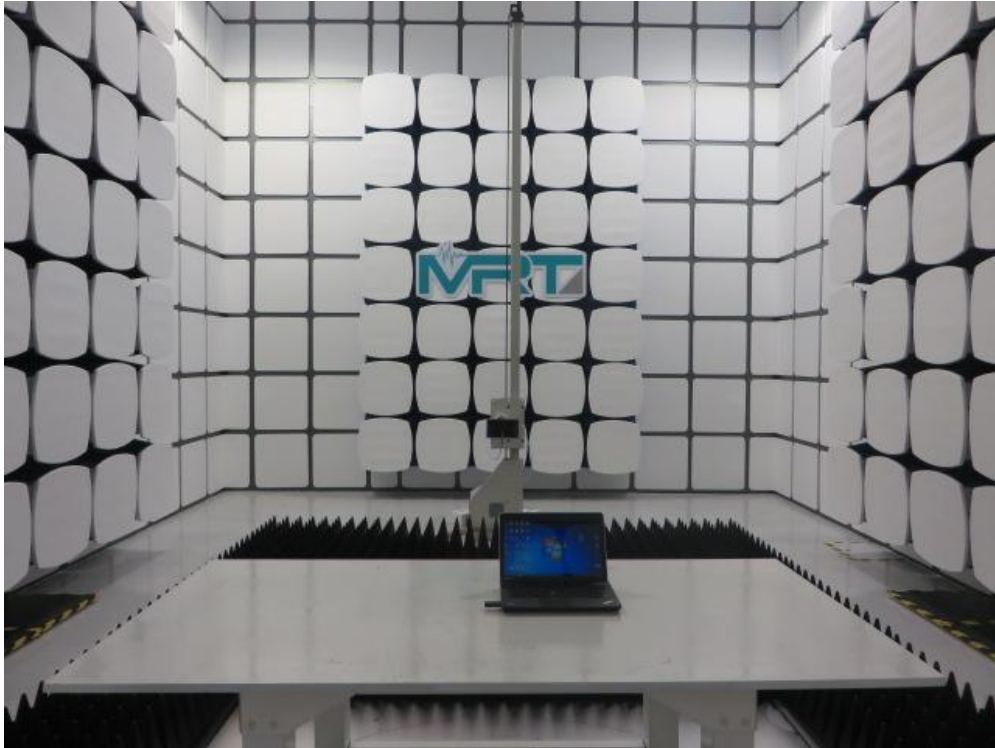

RF Test Setup Photo

Description: Front view of Conducted Emission Test Setup

Description: Back view of Conducted Emission Test Setup

Description: Radiated Emission Test Setup for 9kHz ~ 30MHz

Description: Radiated Emission Test Setup for 30MHz ~ 1GHz

Description: Radiated Emission Test Setup for 1GHz ~ 18GHz

Description: Radiated Emission Test Setup for 18GHz ~ 25GHz