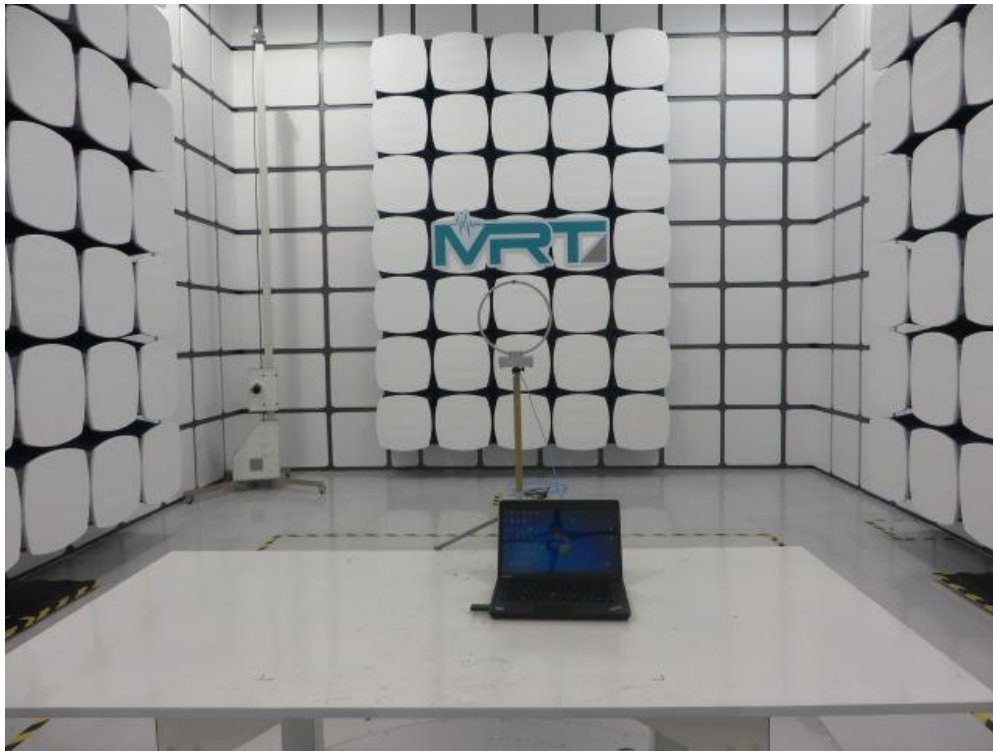

RF Test Setup Photo

Description: Front view of Conducted Emission Test Setup

Description: Back view of Conducted Emission Test Setup

Description: Radiated Emission Test Setup for 9kHz ~ 30MHz

Description: Radiated Emission Test Setup for 30MHz ~ 1GHz

Description: Radiated Emission Test Setup for 1GHz ~ 18GHz

Description: Radiated Emission Test Setup for 18GHz ~ 25GHz