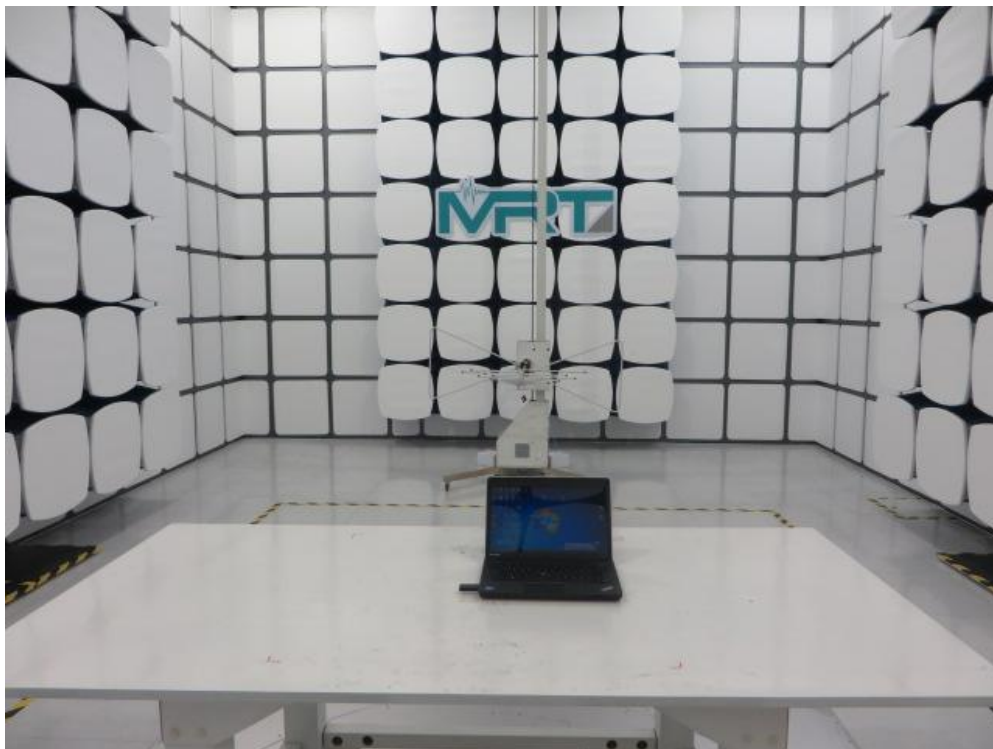

RF Test Setup Photo

Description: Front view of Conducted Emission Test Setup

Description: Back view of Conducted Emission Test Setup

Description: Radiated Emission Test Setup for 9kHz ~ 30MHz

Description: Radiated Emission Test Setup for 30MHz ~ 1GHz

Description: Radiated Emission Test Setup for 1GHz ~ 18GHz

Description: Radiated Emission Test Setup for 18GHz ~ 25GHz