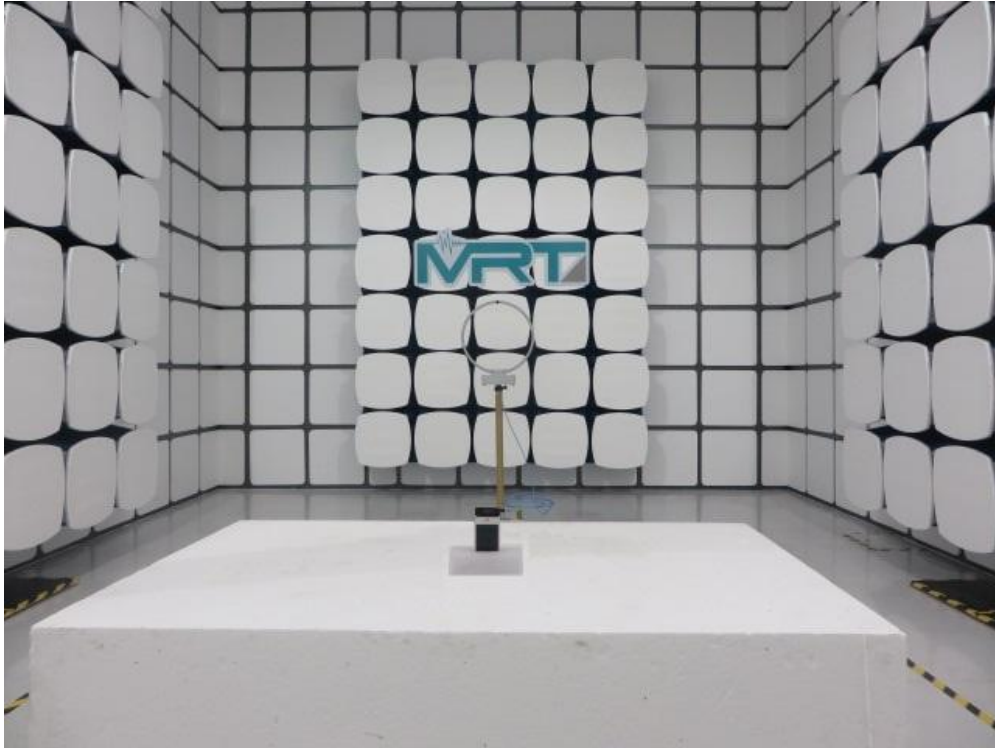

## RF Test Setup Photo

Description: Front View of Conducted Emission Test Setup

Description: Back View of Conducted Emission Test Setup

Description: Radiated Emission Test Setup for 9kHz ~ 30MHz

Description: Radiated Emission Test Setup for 30MHz ~ 1GHz