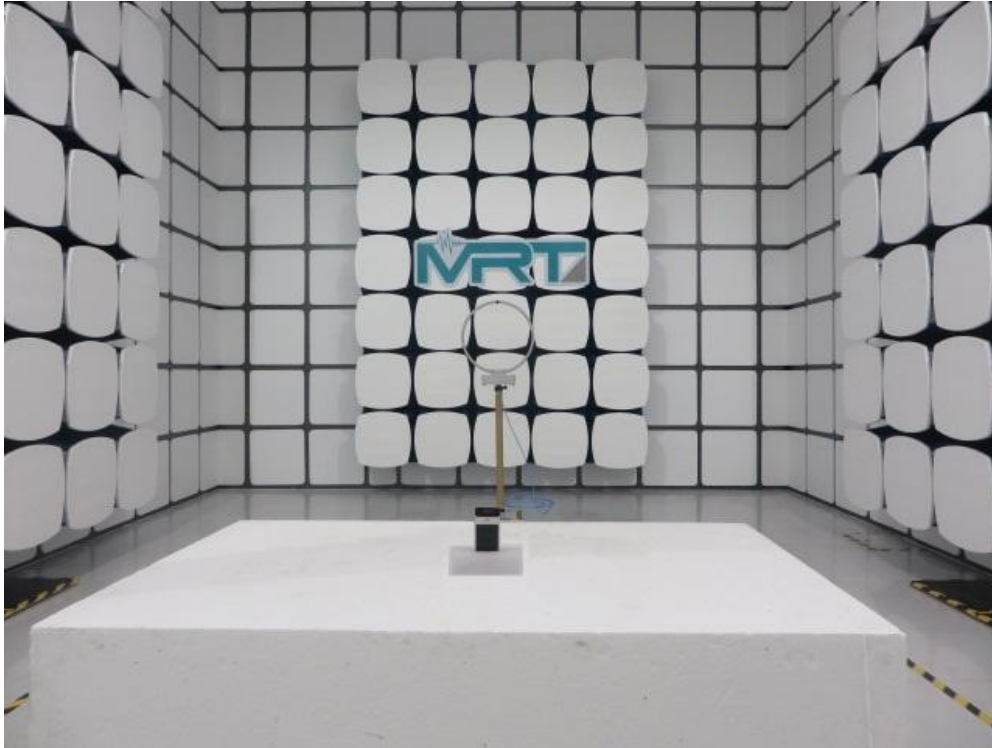

## RF Test Setup Photo

Description: Front View of Conducted Emission Test Setup

Description: Back View of Conducted Emission Test Setup

Description: Radiated Emission Test Setup for 9kHz ~ 30MHz

Description: Radiated Emission Test Setup for 30MHz ~ 1GHz