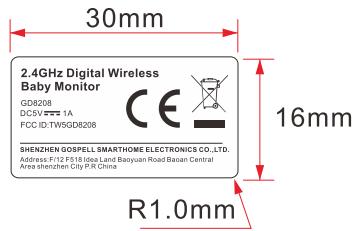

B

C

C

D

D

E

E

2.4GHz Digital Wireless Baby Monitor
 GD8208
 DC5V --- 1A
 FCC ID:TW5GD8208

CE

SHENZHEN GOSPELL SMARTHOME ELECTRONICS CO.,LTD.
 Address:F/12 F518 Idea Land Baoyuan Road Baoan Central Area shenzhen City P.R.China

2.4GHz Digital Wireless Baby Monitor

GD8208
 DC5V --- 1A
 FCC ID:TW5GD8208

CE

SHENZHEN GOSPELL SMARTHOME ELECTRONICS CO.,LTD.
 Address:F/12 F518 Idea Land Baoyuan Road Baoan Central Area shenzhen City P.R.China

This device complies with part 15 of the FCC Rules.
 Operation is subject to the following two conditions:
 (1) This device may not cause harmful interference, and
 (2) this device must accept any interference received,
 including interference that may cause undesired operation.

2.4GHz Digital Wireless Baby Monitor
 GD8208
 DC5V --- 1A
 FCC ID:TW5GD8208

CE

SHENZHEN GOSPELL SMARTHOME ELECTRONICS CO.,LTD.
 Address:F/12 F518 Idea Land Baoyuan Road Baoan Central Area shenzhen City P.R.China