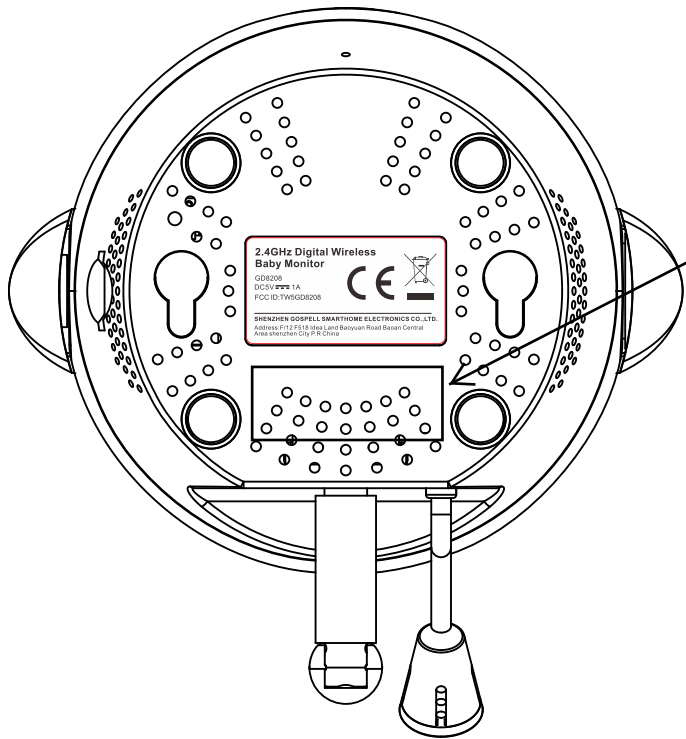

B

C

C

D

D

E

E

2.4GHz Digital Wireless Baby Monitor
 GD8208
 DC5V --- 1A
 FCC ID:TW5GD8208

CE

SHENZHEN GOSPELL SMARTHOME ELECTRONICS CO.,LTD.
 Address:F/12 F518 Idea Land Baoyuan Road Baoan Central Area shenzhen City P.R.China

2.4GHz Digital Wireless Baby Monitor

GD8208
 DC5V --- 1A
 FCC ID:TW5GD8208

CE

SHENZHEN GOSPELL SMARTHOME ELECTRONICS CO.,LTD.
 Address:F/12 F518 Idea Land Baoyuan Road Baoan Central Area shenzhen City P.R.China

This device complies with part 15 of the FCC Rules.
 Operation is subject to the following two conditions:
 (1) This device may not cause harmful interference, and
 (2) this device must accept any interference received,
 including interference that may cause undesired operation.