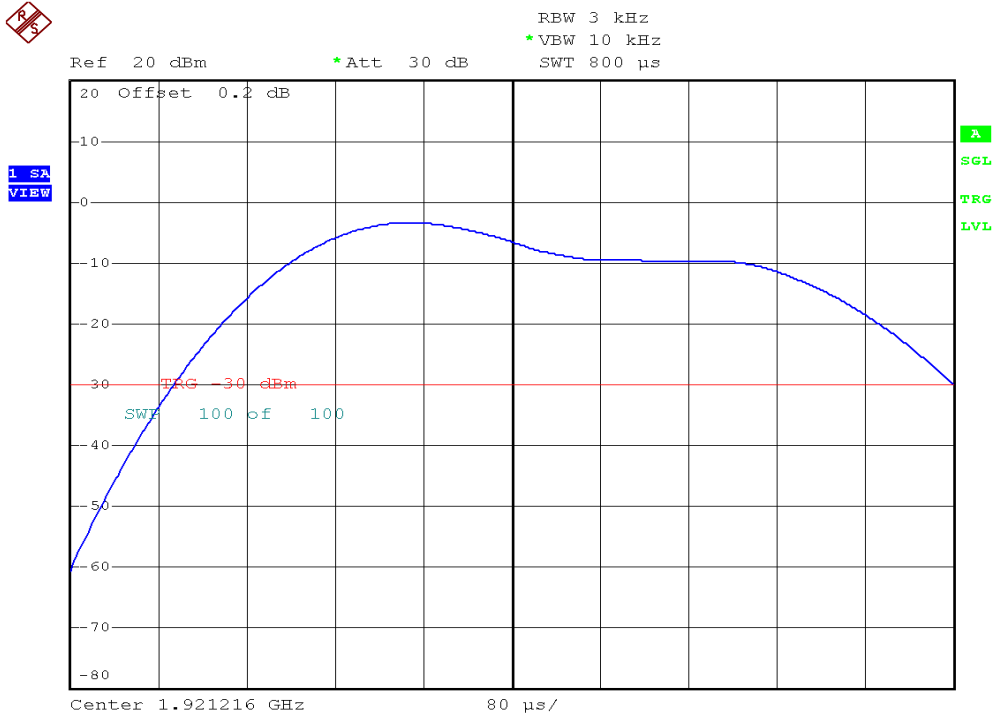

INTERTEK TESTING SERVICES

Power Spectral Density Plots

Plot 3A

Plot 3B