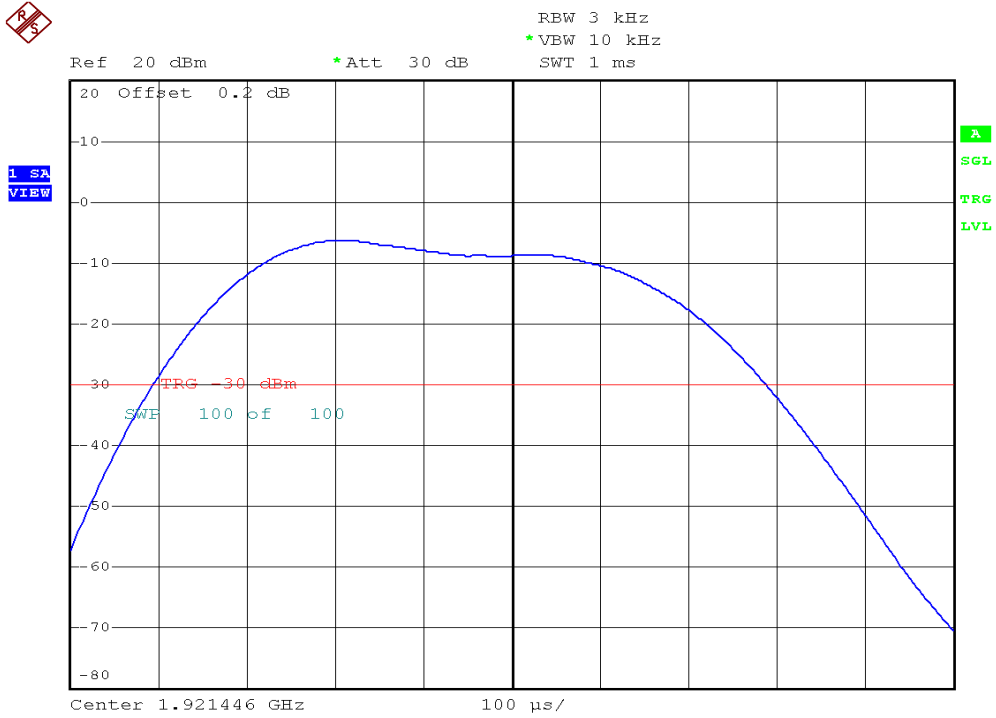

INTERTEK TESTING SERVICES

Power Spectral Density Plots

Plot 3A