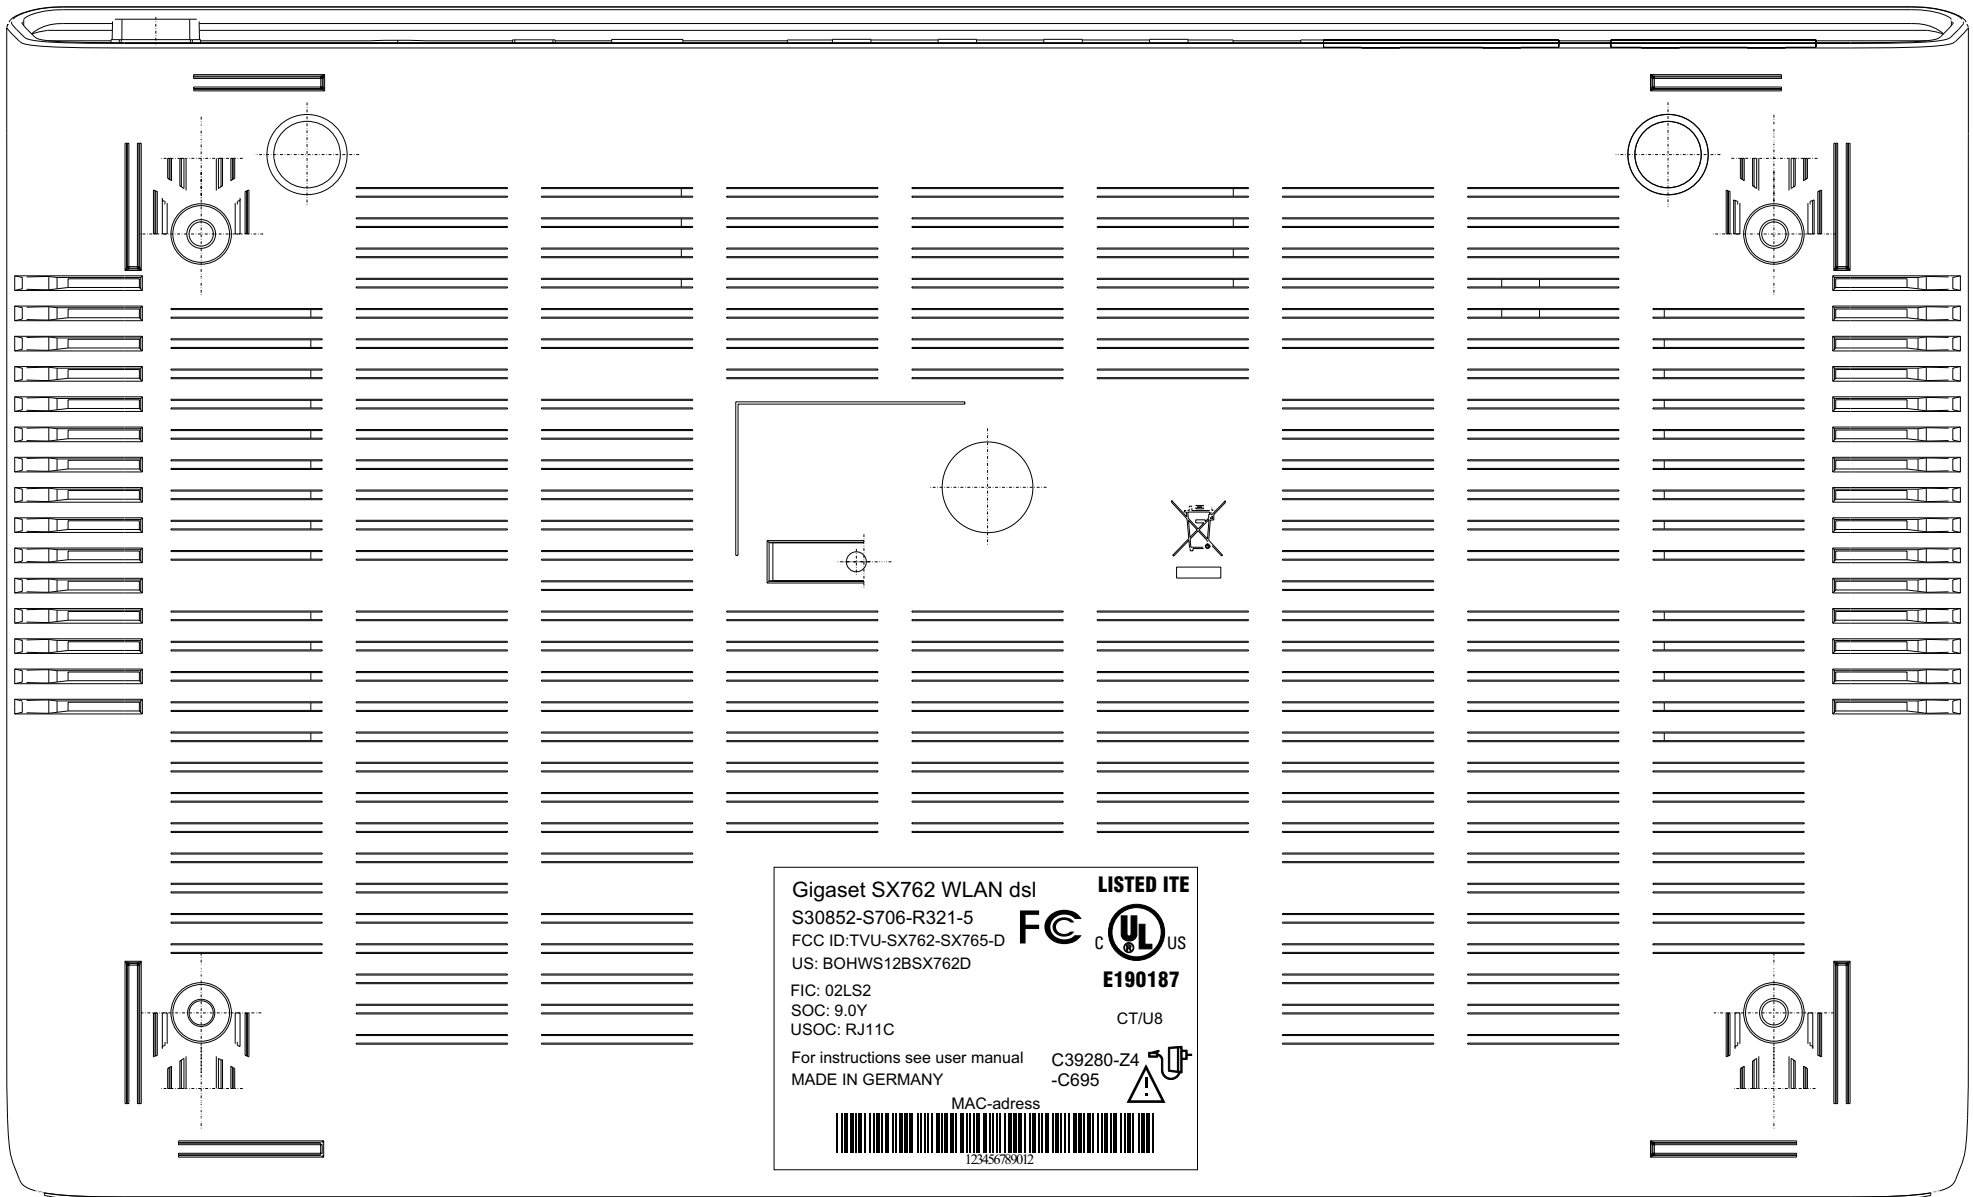

Gigaset SX763 WLAN dsl **LISTED ITE**
S30852-S706-R331-5 **FC** **UL** **US**
FCC ID:TVU-SX762-SX765-D
US: BOHWS12BSX763D **E190187**
FIC: 02LS2 CT/U8
SOC: 9.0Y
USOC: RJ11C
For instructions see user manual C39280-Z4
MADE IN GERMANY -C695

MAC-adress
123456789012

Gigaset SX762 WLAN dsl
S30852-S706-R321-5
FCC ID:TVU-SX762-SX765-D
US: BOHWS12BSX762D
FIC: 02LS2
SOC: 9.0Y
USOC: RJ11C
For instructions see user manual
MADE IN GERMANY

LISTED ITE
FC
UL
E190187
C39280-Z4
-C695
CT/U8
MAC-adress

123456789012