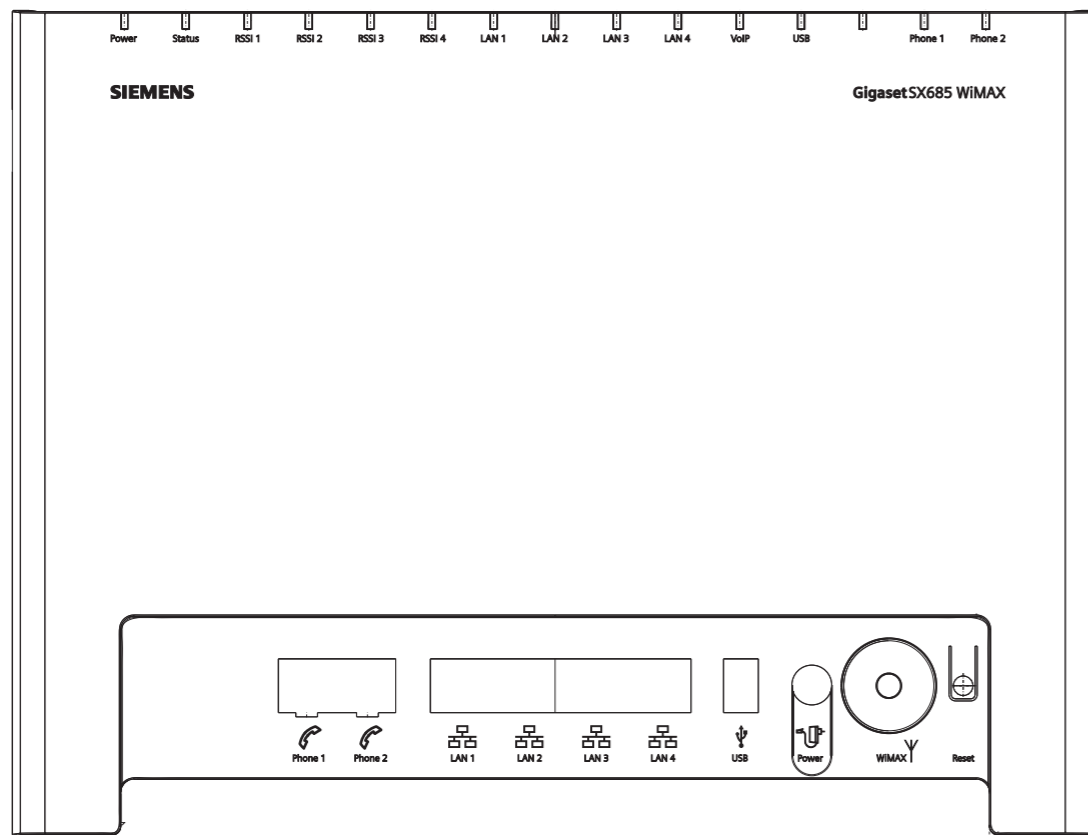

CAD drawn alter on screen only

				Date 18.06.2008	Gerätefertigungsunterlage (equipment manufacturing document)
				Name Schmeisser	
				SHC PD D ED	Gigaset SX685 WIMAX US (2,6 GHz)
				SIEMENS	
1	ECM 43844	17.07.08	D01	artwork master	Page 1 of 2
Issue	Memorandum	Date	Name		
S30853-S916-R301-*-7422					BOM/297414/000/*