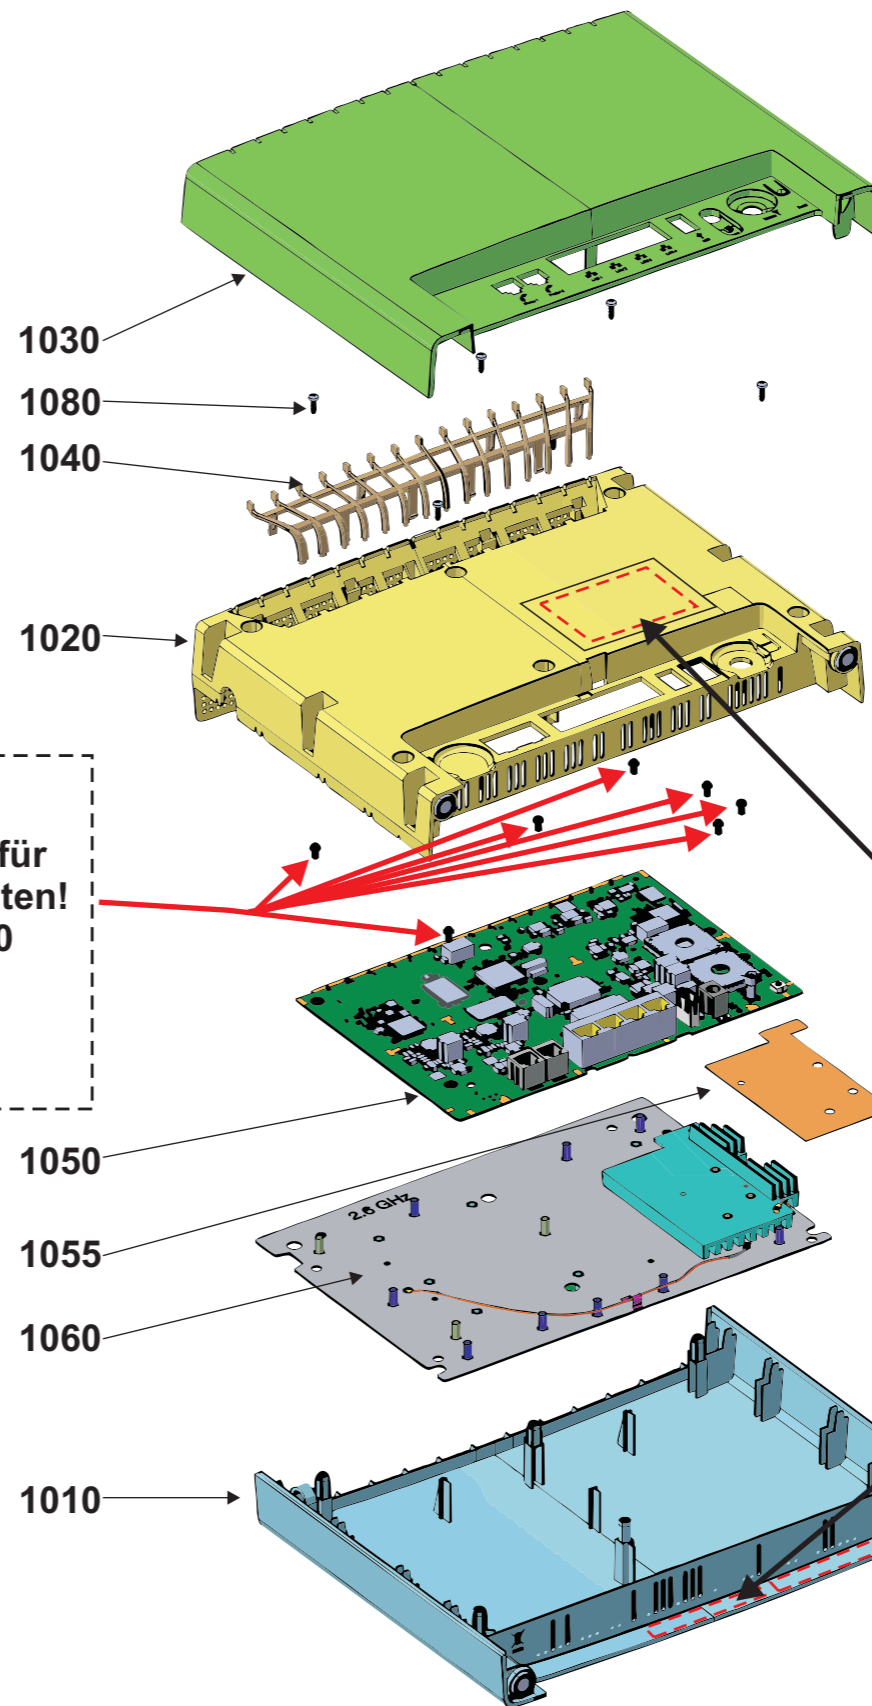

**Produced by:
Gigaset Communications GmbH
Schlavenhorst 66
D-46395 Bocholt**

Made in Germany

4 025515 845850

MAC: 02FBDE1001FF

Copying of this document, and giving it to others and the use or communication of the contents of this document, without the written consent of the Siemens AG is prohibited. All rights are reserved in the event of the grant of a patent or the registration of a utility model or design.

SK Pos.	S30853-S916-	R301 white
1010	C39363-B496-HOUS. SX686/685 FRONT1 WIMAX BASE	B1 1 St.
1020	C39363-B496-HOUS. SX685/686 REAR2 WIMAX BASE	B110 1 St.
1030	C39363-B496-HOUS. SX685 COVER1 WIMAX BASE	B220 1 St.
1040	C39363-A496-C20 LIGHT GUIDE, LICHTLEITER	X 1 St.
1050	S30853-Q916-LF-PCBA WIMAX SX685 2,6 GHZ	B101 1 St.
1055	C39363-A496-C65 HEAT SPREADER WIMAX SX685/SX686	X 1 St.
1060	C39363-A496-B30 ANTENNA 2,6GHZ FOR WIMAX, ANTENNE	X 1 St.
1070	C39308-Z3006-B1 SCREW M3 X 6 (WIMAX OUTDOOR MODEM)	X 7 St.
1080	C39308-Z9209-B1 TAPPING SCREW D=2.9MM X 9.5MM TORX T10	X 6 St.
1090	V32906-A2-X343 LABEL 3X WIMAX 60X54 (KUNSTSTOFF)	X 1 St.

Achtung!
Anziehdrehmoment für FBG-Montage beachten!
Schrauben Pos. 1070
Anziehdrehmoment:
30 Ncm +/- 3 Ncm

Pos. 1090
Dreifachaufkleber auf die angegebenen Positionen aufkleben!
Sachnummer, Zustand, MAC Adresse und Herstellort /-datum nur Beispiel!
Part number with issue, MAC address and production place and -date only example!