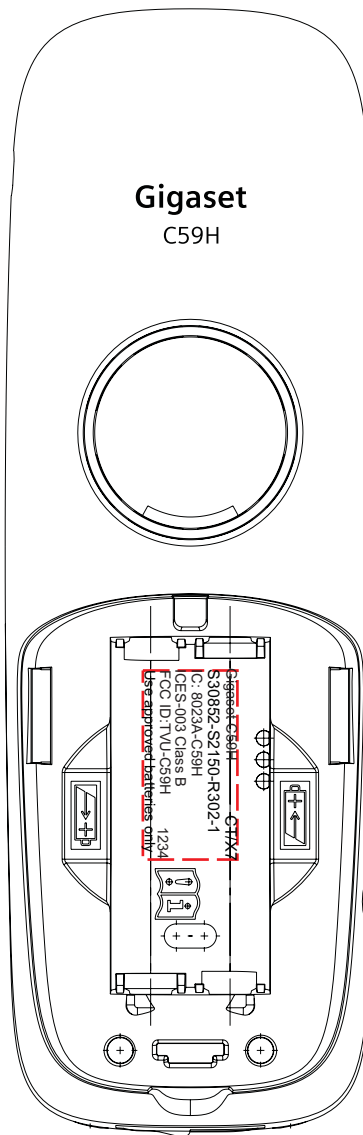

## Gigaset C590

laserdata base

C39280-Z4-C609 CT/X7  
Gigaset C590  
HAC C590  
SOC: 9.0Y  
REN Canada: 0,1  
MADE IN GERMANY 3187698  
US: BOHW402BC595 USOC: RJ11C 1234  
FCC ID:TVU-C590C595S795 ICES-003 Class B  
IC: 8023A-C595S795 S30852-S2101-R302-1  
FIC: 02LS2 For instructions see user manual

laserdata handset  
area 25 x 12,5 mm

Gigaset C59H CT/X7  
S30852-S2150-R302-1  
IC: 8023A-C59H  
ICES-003 Class B  
FCC ID:TVU-C59H 1234  
Use approved batteries only

symbol already present in plastic

label charger  
size 28 x 18 mm

# Gigaset C590/595 (Zirconia / AM)

area for laser lettering base Gigaset C590

area for laser lettering base Gigaset C595

# Gigaset C59H (Zirconia)