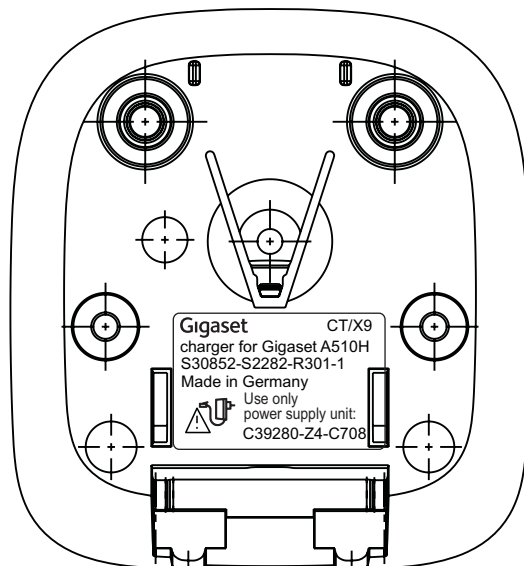

A510H handset, charger

Model: Gigaset A510H
S30852-S2252-R301-1
IC: 8023A-A510H
ICES-003 Class B CT/X9
FCC ID:TVU-A510H
Use approved batteries only

M 2:1

Gigaset CT/X9
charger for Gigaset A510H
S30852-S2282-R301-1
Made in Germany
Use only
power supply unit:
C39280-Z4-C708