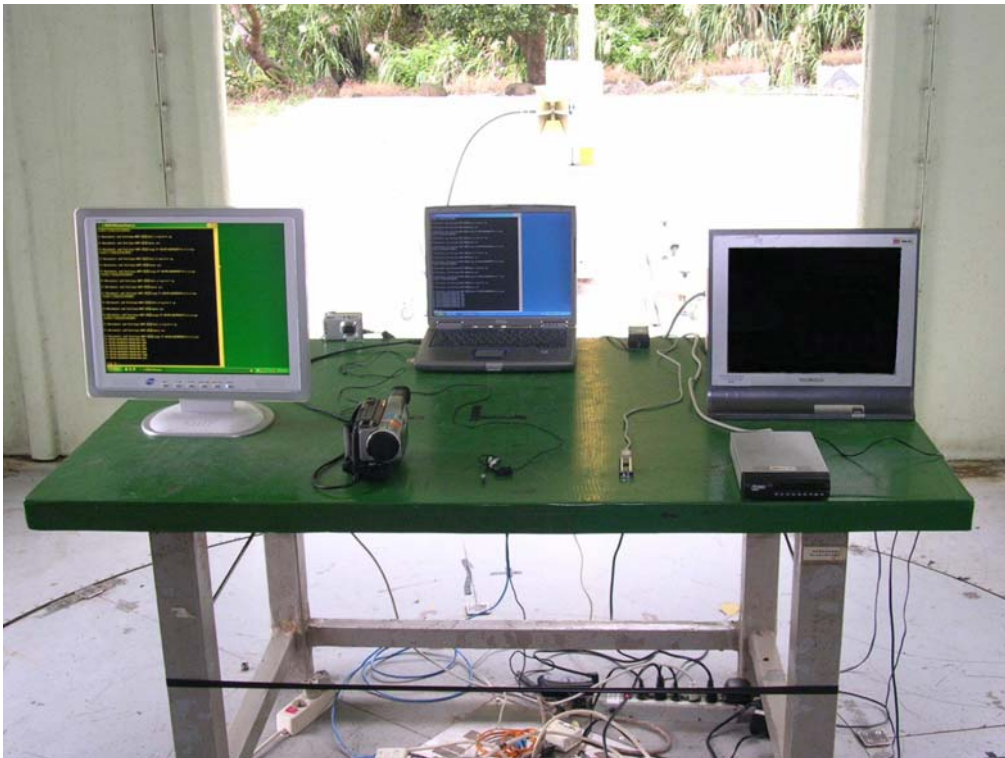

Test Mode : Mode 2: REC

Description : Back View of Radiated Emission Test Setup

Test Mode : Mode 2: REC

Description : Front View of Radiated Emission Test Setup (Horn)

Test Mode : Mode 2: REC

Description : Back View of Radiated Emission Test Setup (Horn)

Test Mode : Mode 3: USB LCD on

Description : Front View of Radiated Emission Test Setup

Test Mode : Mode 3: USB LCD on

Description : Back View of Radiated Emission Test Setup

Test Mode : Mode 3: USB LCD on

Description : Front View of Radiated Emission Test Setup (Horn)

Test Mode : Mode 3: USB LCD on

Description : Back View of Radiated Emission Test Setup (Horn)

Test Mode : Mode 4: Preview

Description : Front View of Radiated Emission Test Setup