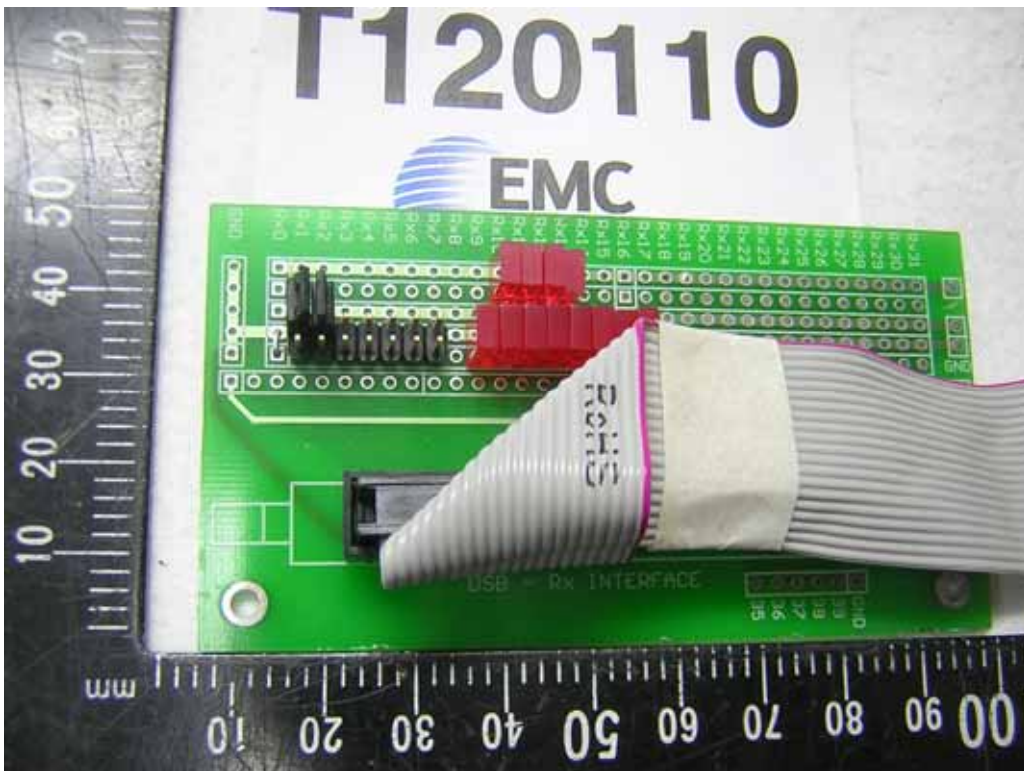

**APPENDIX D5
PHOTOGRAPHS TEST SAMPLE (INTERIOR)**

MARS-24AT PCB4