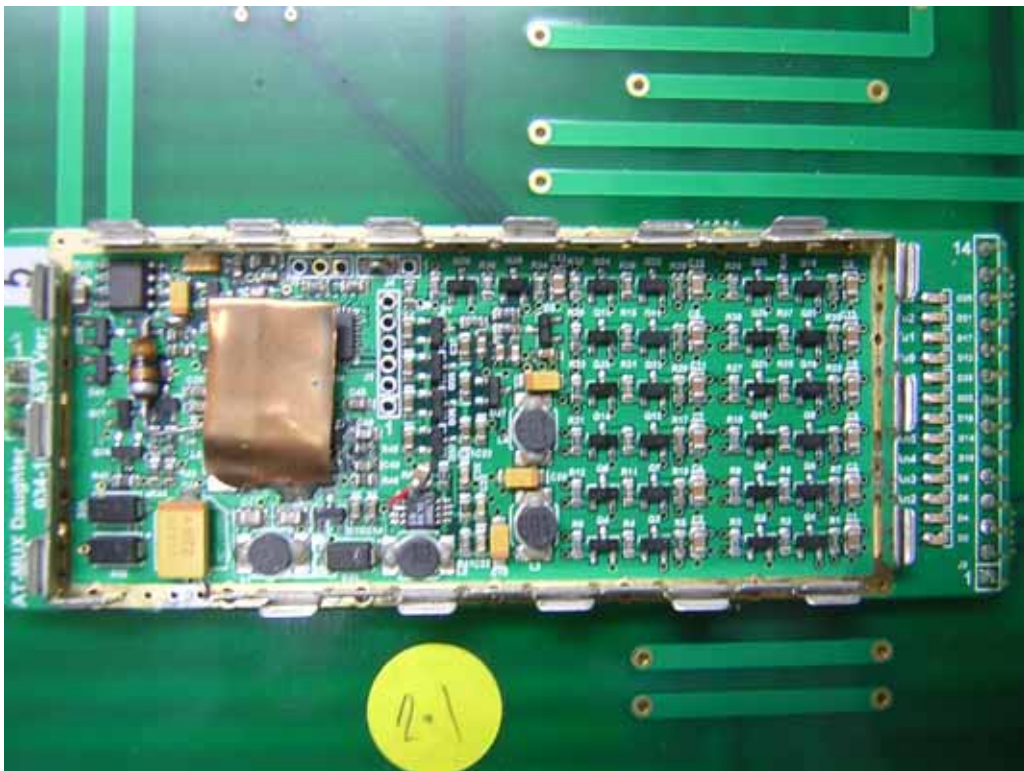

**APPENDIX D10
PHOTOGRAPHS TEST SAMPLE (INTERIOR)**

Antenna 2 (34-10-000) (Cont'd)