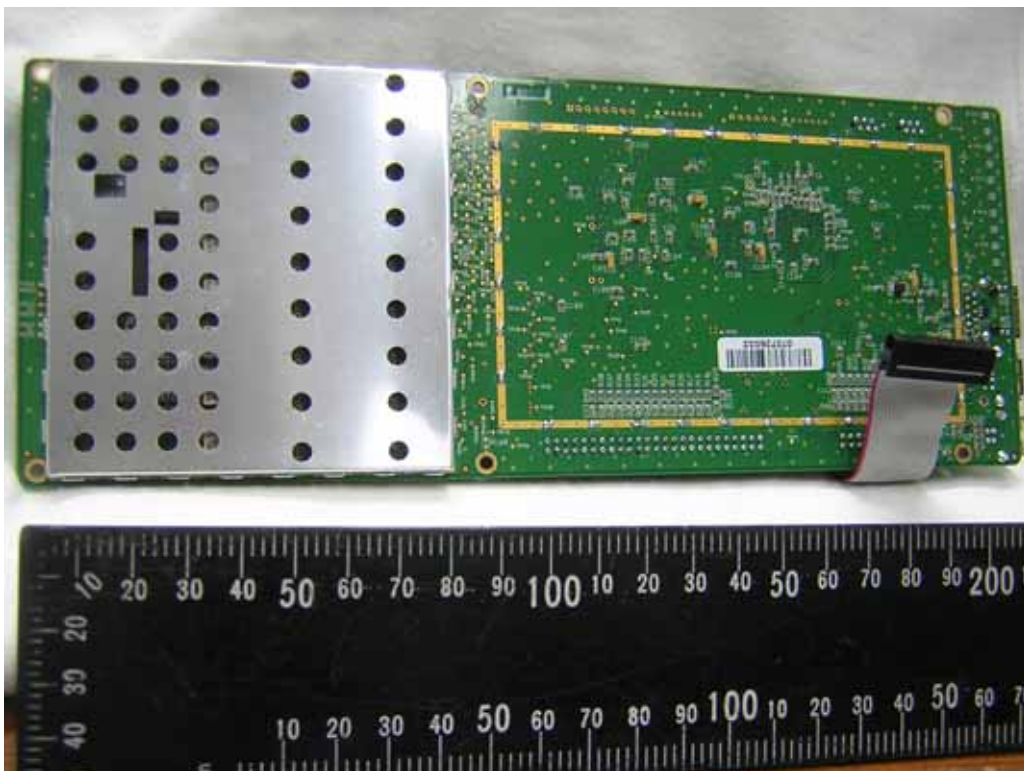

**APPENDIX D4
PHOTOGRAPHS TEST SAMPLE (INTERIOR)**

MARS-24AT PCB 3