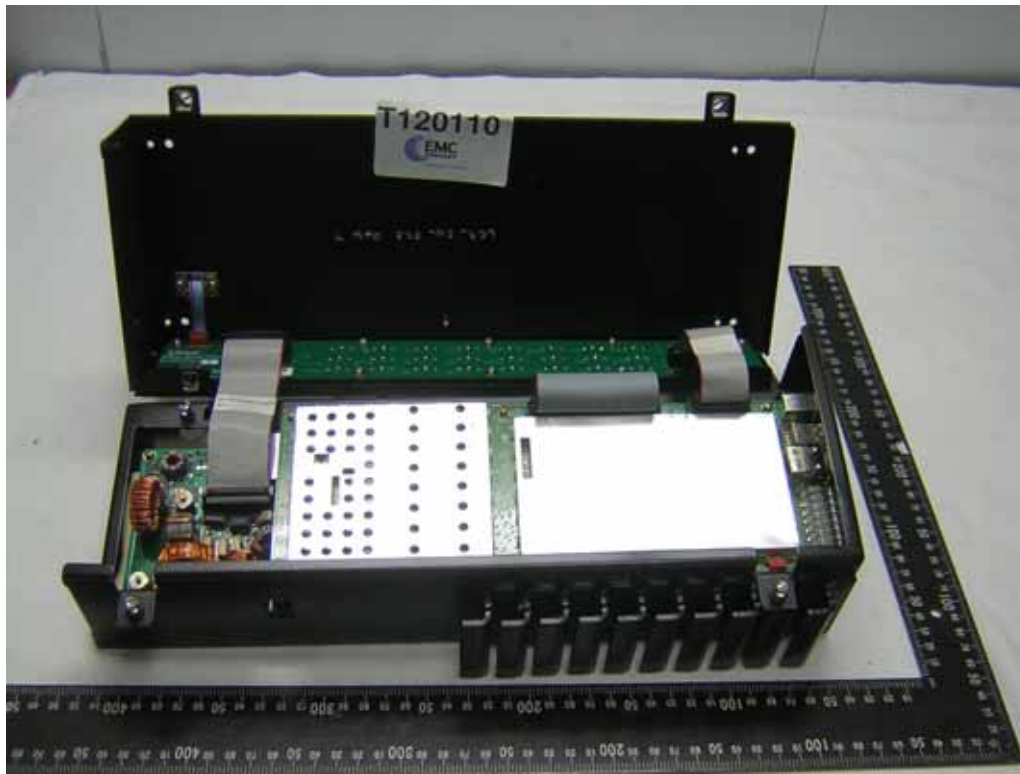

APPENDIX D1
PHOTOGRAPHS TEST SAMPLE (INTERIOR)
MARS-24AT