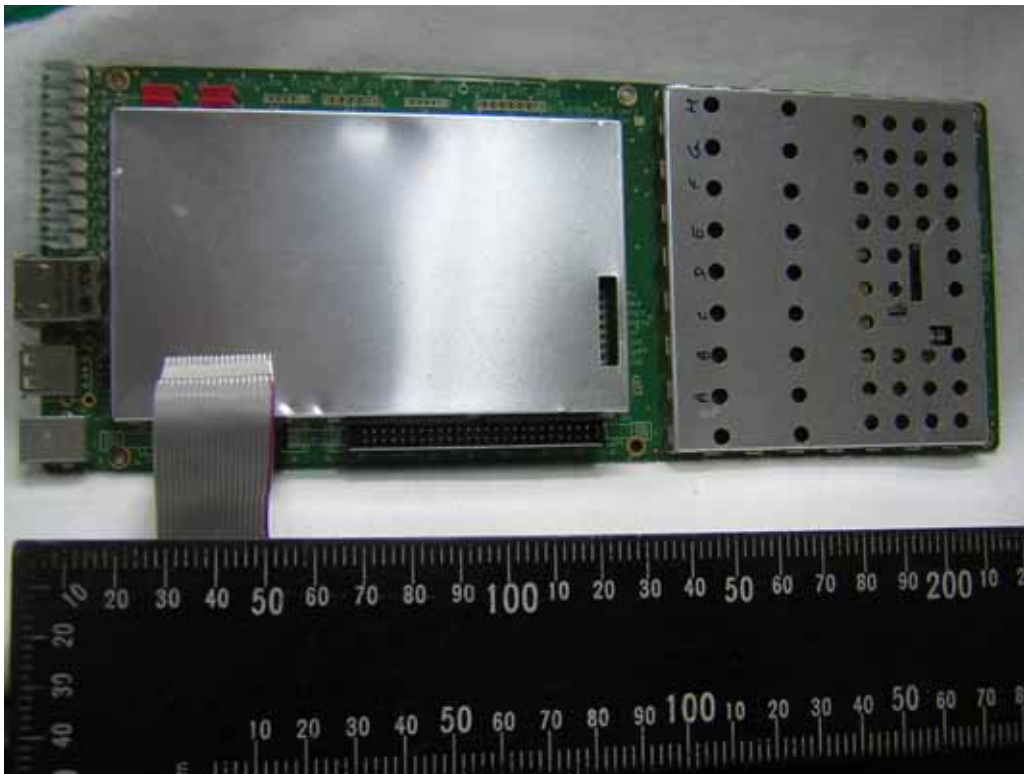

**APPENDIX D4
PHOTOGRAPHS TEST SAMPLE (INTERIOR)**

MARS-24AT PCB 3