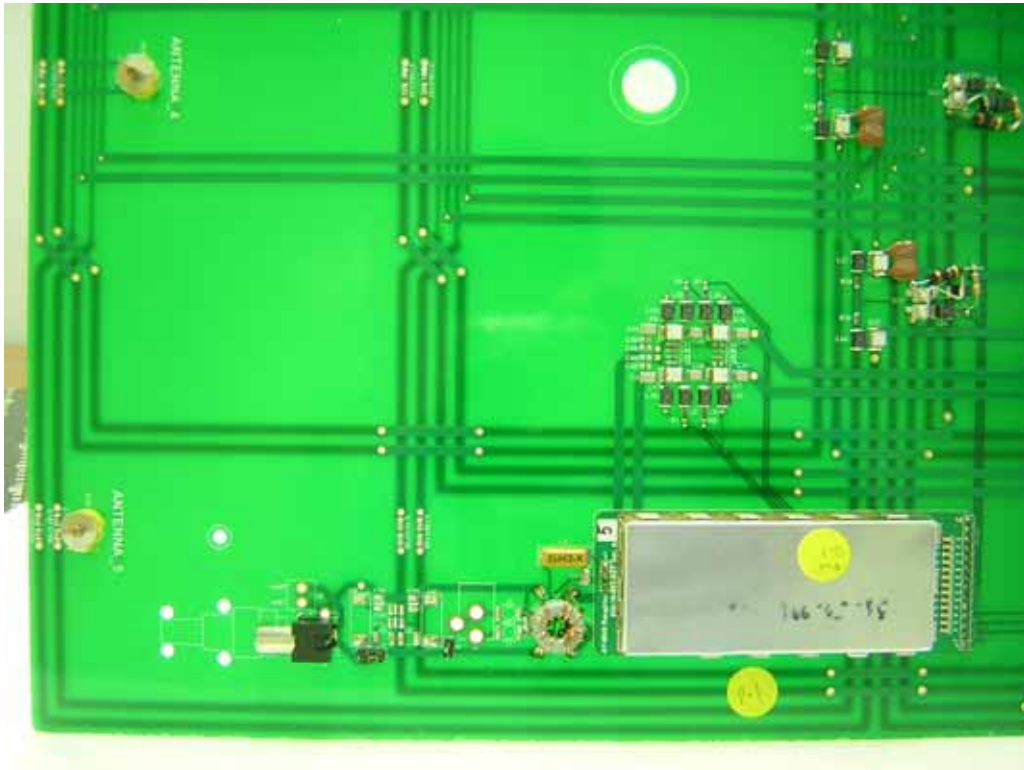

**APPENDIX D10
PHOTOGRAPHS TEST SAMPLE (INTERIOR)**

Antenna 2 (34-10-000) (Cont'd)