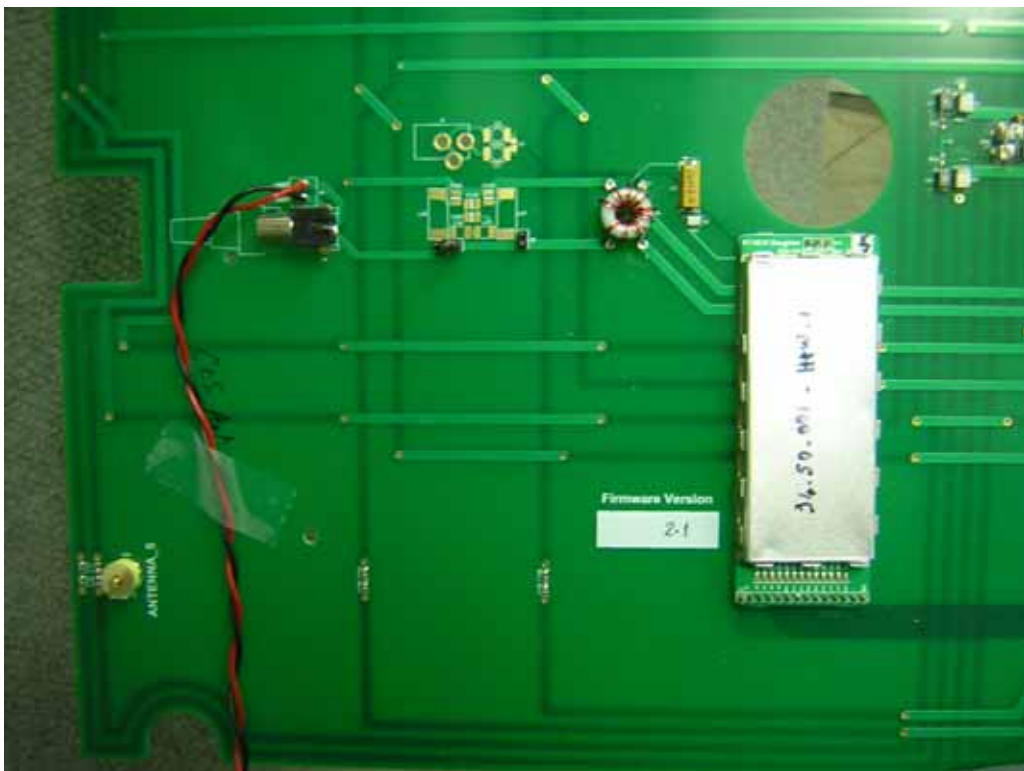

**APPENDIX D12
PHOTOGRAPHS TEST SAMPLE (INTERIOR)**

Antenna 3 (34-10-005) (Cont'd)