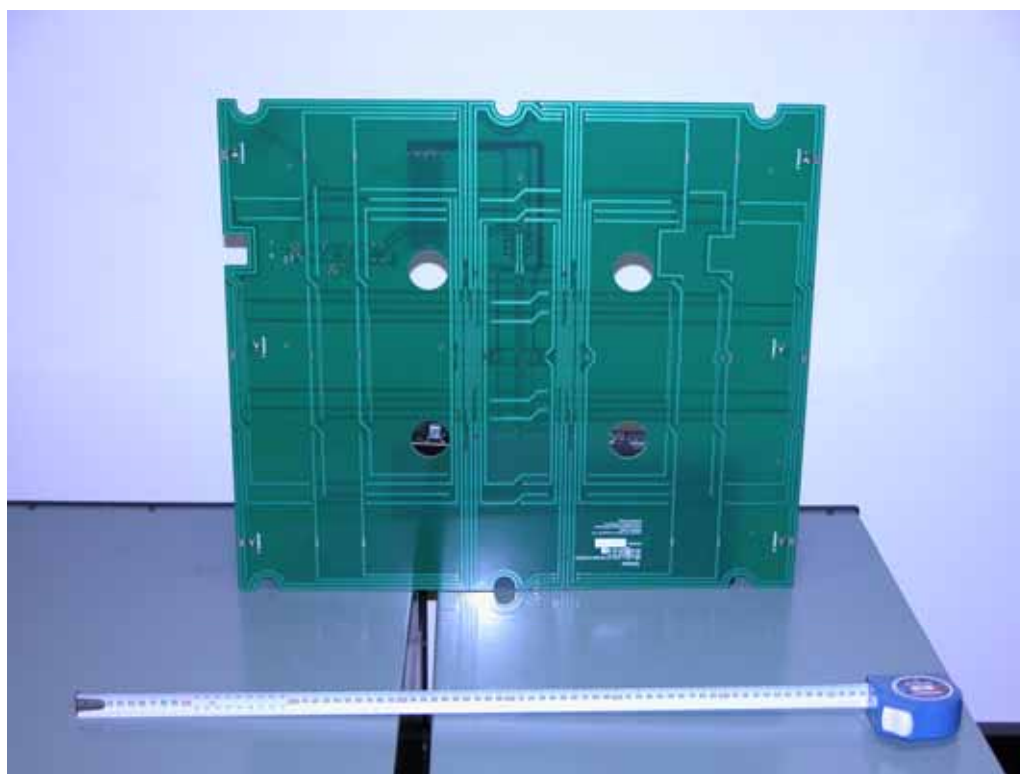

**APPENDIX D11
PHOTOGRAPHS TEST SAMPLE (INTERIOR)**

Antenna 3 (34-10-005)