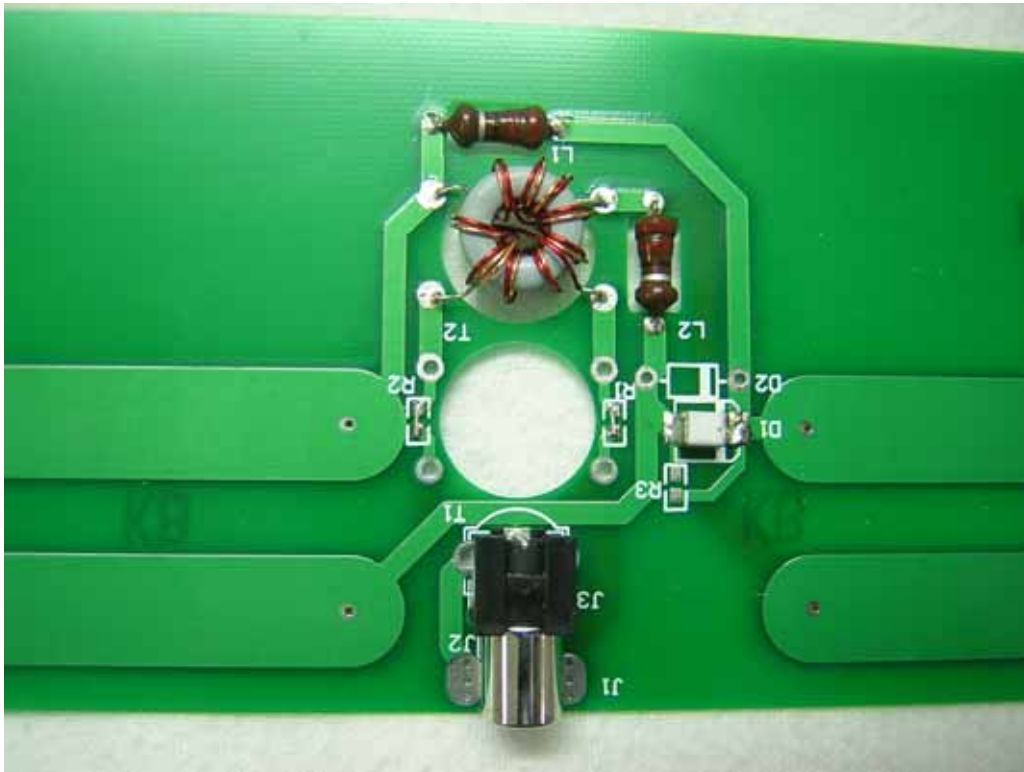

**APPENDIX D
OF
TEST REPORT T120110_F**

PHOTOGRAPHS OF TEST SAMPLE (INTERIOR)

FCC ID: TVN-MARS-24AT
Manufacturer: Magellan Technology Pty Limited
Test Sample: Multiple Antenna Reader System (MARS-24AT)
Model Number: MARS-24AT
Serial Number: Production Prototype

**APPENDIX D4
PHOTOGRAPHS TEST SAMPLE (INTERIOR)**

MARS-24AT PCB 3

**APPENDIX D5
PHOTOGRAPHS TEST SAMPLE (INTERIOR)**

MARS-24AT PCB4

**APPENDIX D6
PHOTOGRAPHS TEST SAMPLE (INTERIOR)**

MARS-24AT PCB5

**APPENDIX D7
PHOTOGRAPHS TEST SAMPLE (INTERIOR)**

Antenna 1 (34-10-024)

**APPENDIX D8
PHOTOGRAPHS TEST SAMPLE (INTERIOR)**

Antenna 1 (34-10-024) (Cont'd)

Antenna 2 (34-10-000)

**APPENDIX D9
PHOTOGRAPHS TEST SAMPLE (INTERIOR)**

Antenna 2 (34-10-000) (Cont'd)