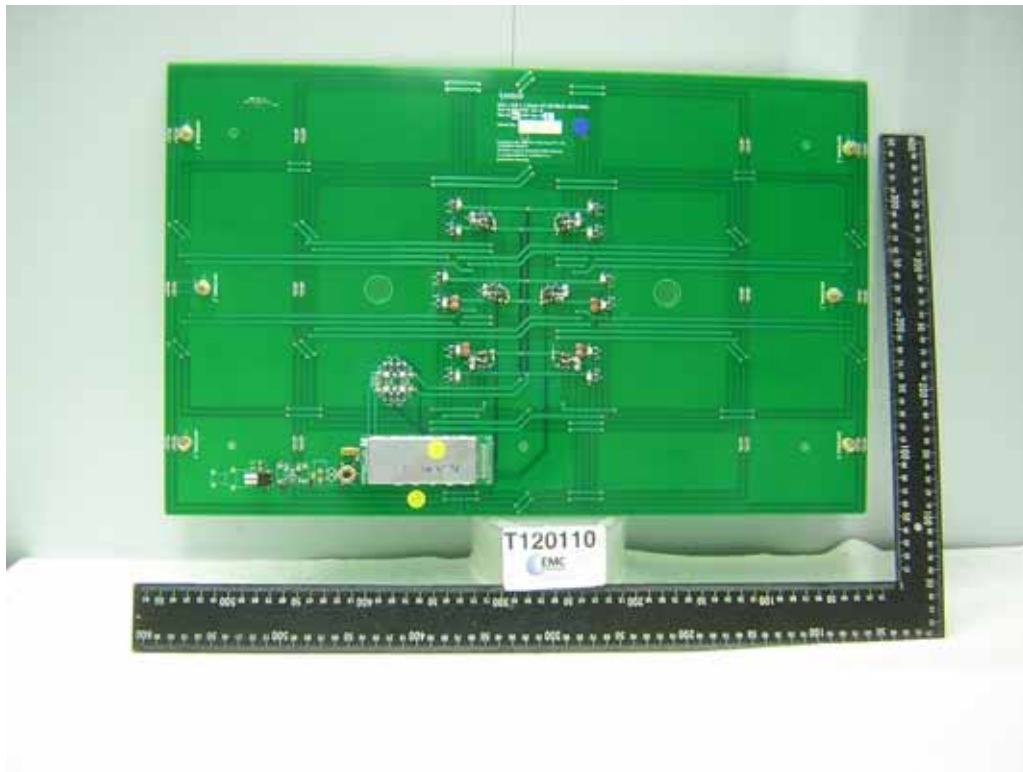

**APPENDIX D9
PHOTOGRAPHS TEST SAMPLE (INTERIOR)**

Antenna 2 (34-10-000) (Cont'd)