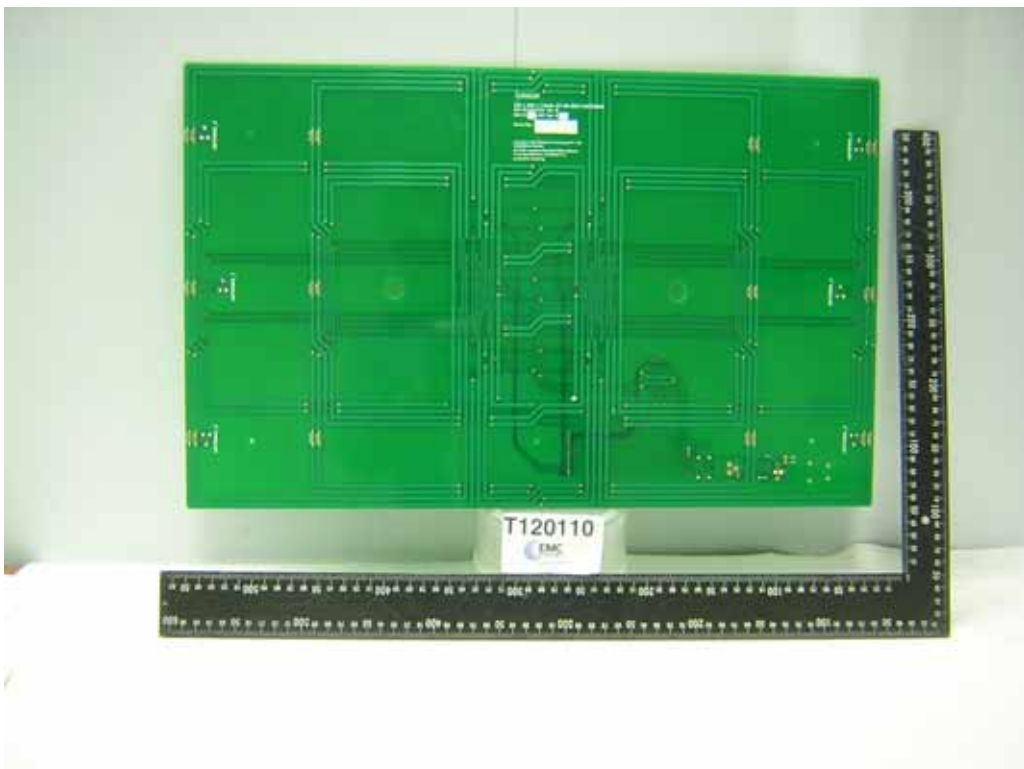

Antenna 2 (34-10-000)