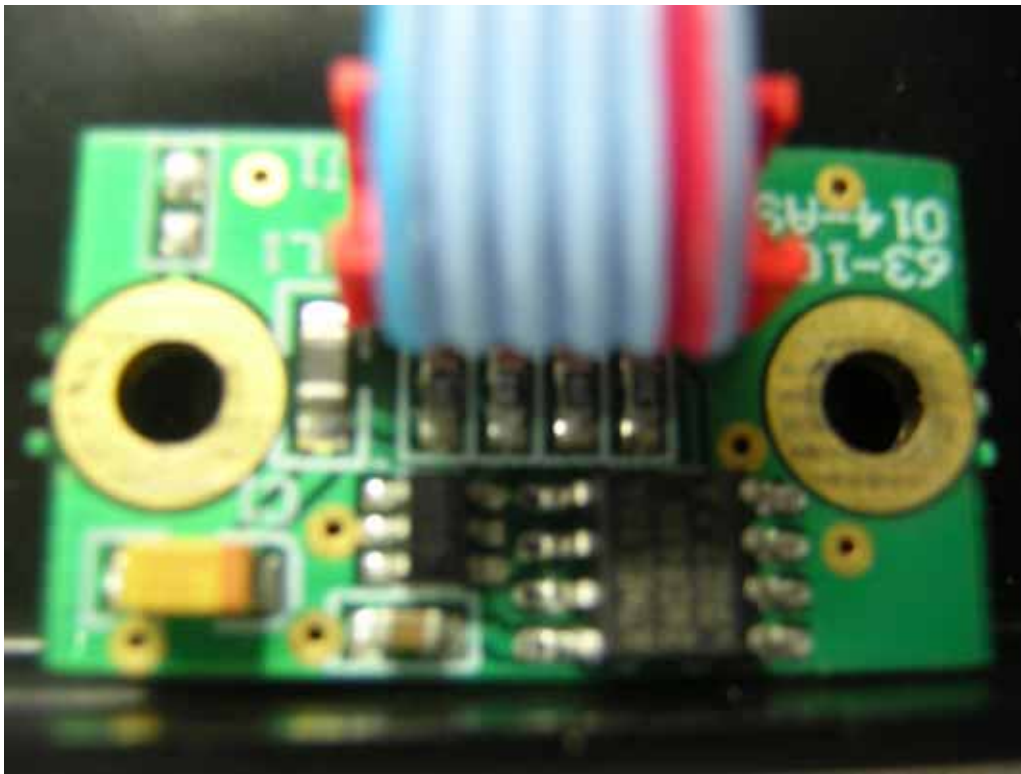

**APPENDIX D
OF
TEST REPORT T120110_F**

PHOTOGRAPHS OF TEST SAMPLE (INTERIOR)

FCC ID: TVN-MARS-24AT
Manufacturer: Magellan Technology Pty Limited
Test Sample: Multiple Antenna Reader System (MARS-24AT)
Model Number: MARS-24AT
Serial Number: Production Prototype

**APPENDIX D4
PHOTOGRAPHS TEST SAMPLE (INTERIOR)**

MARS-24AT PCB 3

**APPENDIX D5
PHOTOGRAPHS TEST SAMPLE (INTERIOR)**

MARS-24AT PCB4

**APPENDIX D6
PHOTOGRAPHS TEST SAMPLE (INTERIOR)**

MARS-24AT PCB5

**APPENDIX D7
PHOTOGRAPHS TEST SAMPLE (INTERIOR)**