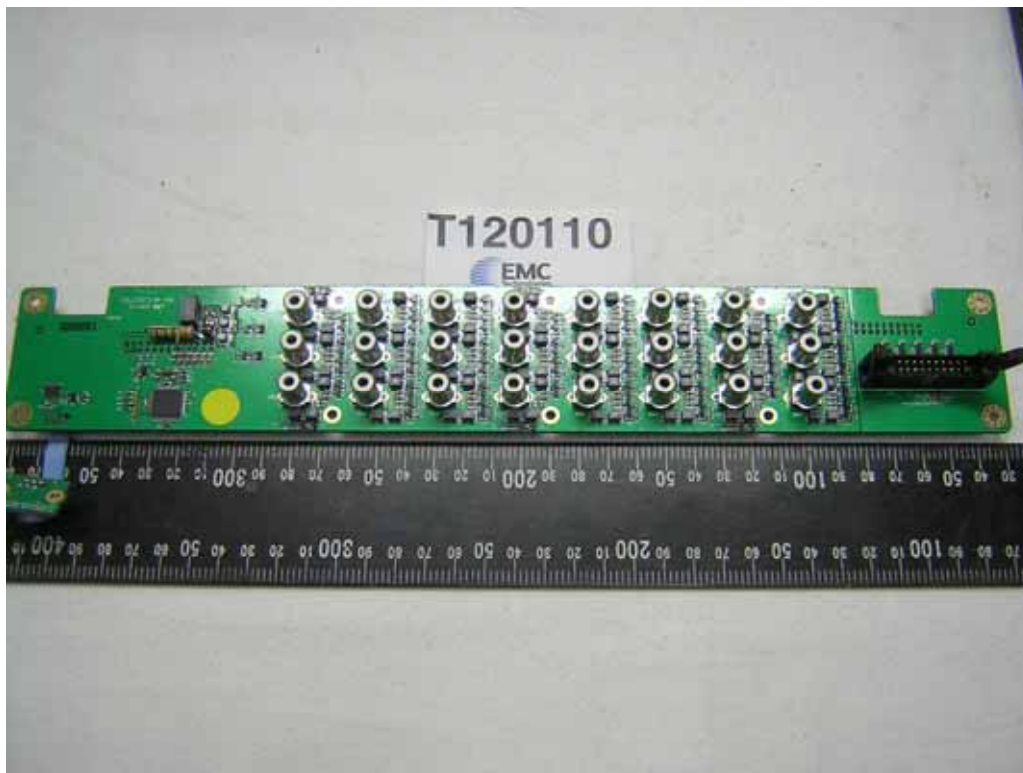

APPENDIX D2 PHOTOGRAPHS TEST SAMPLE (INTERIOR)

MARS-24AT PCB 1