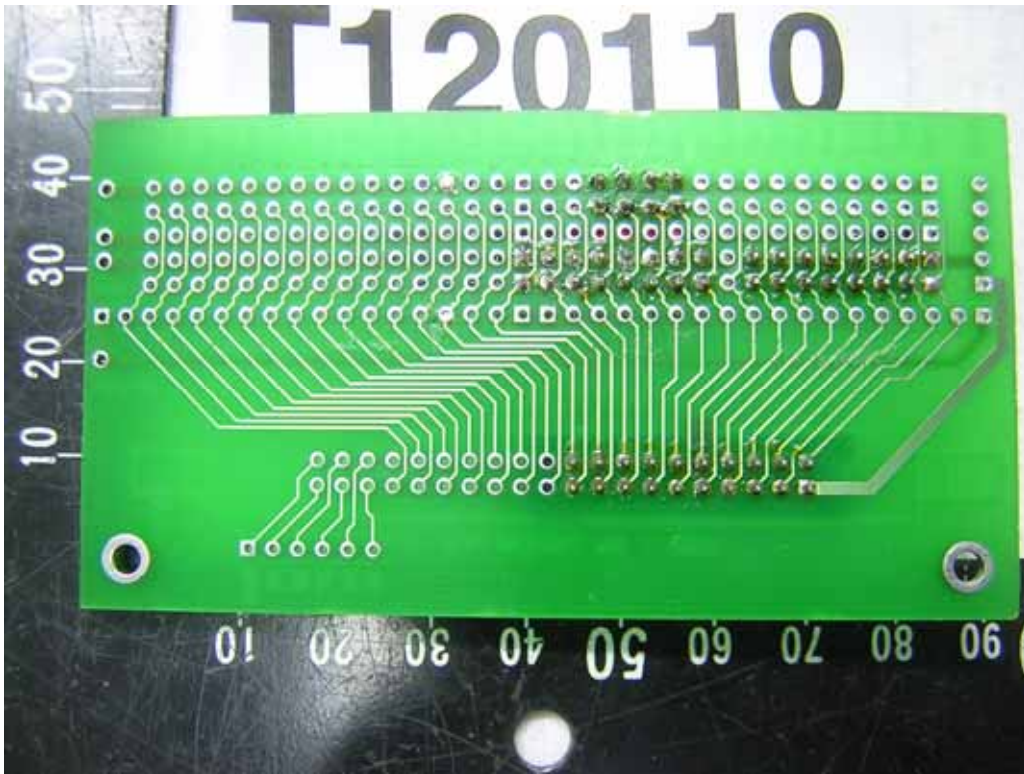

**APPENDIX D5
PHOTOGRAPHS TEST SAMPLE (INTERIOR)**

MARS-24AT PCB4