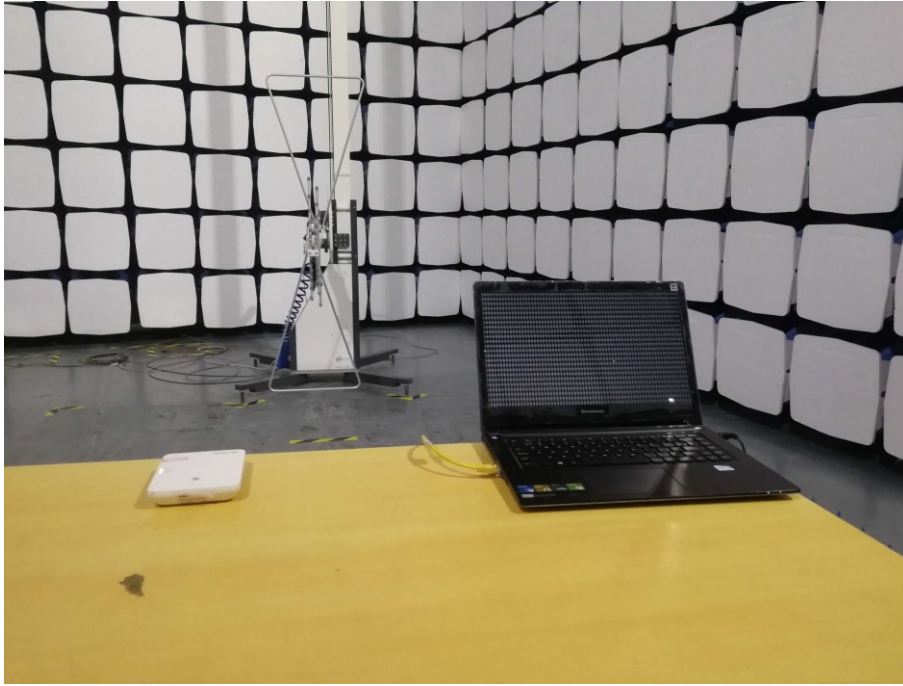

**Test Setup Photos\_TVE-FOND72B**  
**FP Conducted Emission test view**

**Test Setup Photos TVE-FOND72B**

**FP - Radiated Emission test view (Frequency from 30MHz to 1GHz)**

**FP - Radiated Emission test view (Frequency above 1GHz)**