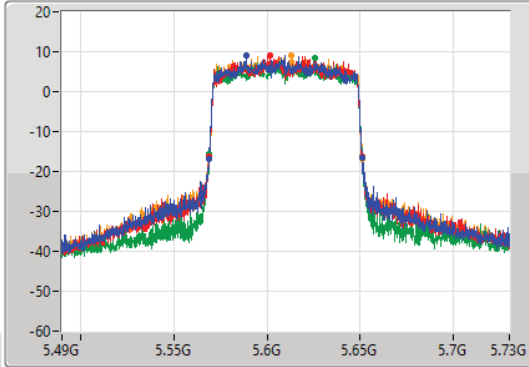

802.11ax HEW80_Nss1,(MCS0)_4TX

EBW

5610MHz

04/06/2021

CF
5.61GHz
Span
240MHz
RBW
1MHz
VBW
3MHz
Sweep Time
100ms
Detector Type
Peak

CF
5.61GHz
Span
240MHz
RBW
2MHz
VBW
10MHz
Sweep Time
100ms
Detector Type
Sample