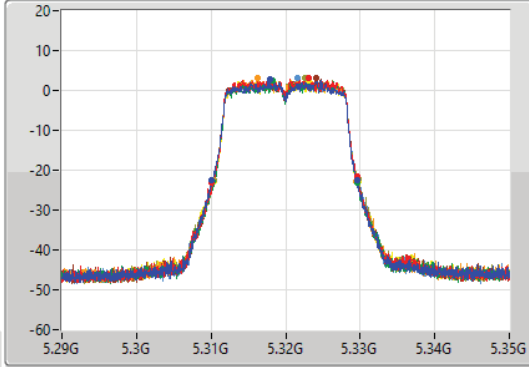

Port X-N dB = Port X 6dB down bandwidth for 5.725-5.85GHz band / 26dB down bandwidth for other band
 Port X-OBW = Port X 99% occupied bandwidth

802.11a_Nss1,(6Mbps)_8TX

EBW

5320MHz

07/06/2021

CF: 5.32GHz
 Span: 60MHz
 RBW: 300kHz
 VBW: 1MHz
 Sweep Time: 100ms
 Detector Type: Peak