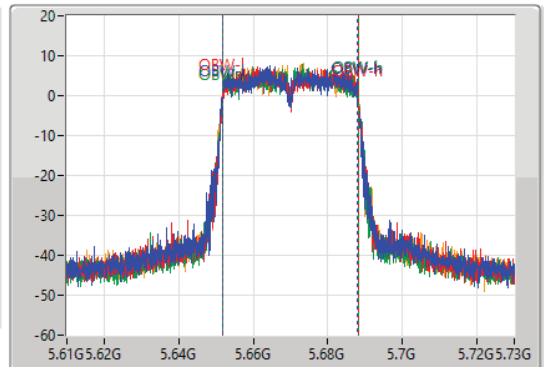

802.11ac VHT40_Nss1,(MCS0)_4TX

EBW

5670MHz

04/06/2021

CF: 5.67GHz
 Span: 120MHz
 RBW: 500kHz
 VBW: 2MHz
 Sweep Time: 100ms
 Detector Type: Peak

CF: 5.67GHz
 Span: 120MHz
 RBW: 1MHz
 VBW: 3MHz
 Sweep Time: 100ms
 Detector Type: Sample