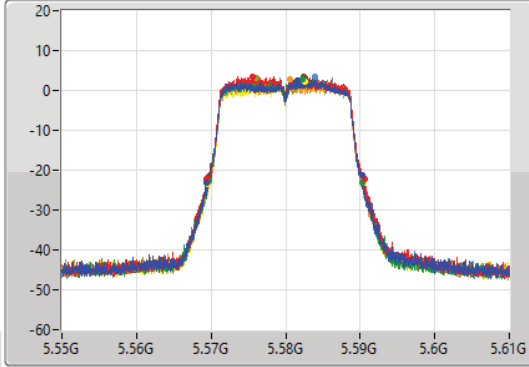

802.11n HT20_Nss1,(MCS0)_8TX

EBW

5580MHz

07/06/2021

CF
5.58GHz
Span
60MHz
RBW
300kHz
VBW
1MHz
Sweep Time
100ms
Detector Type
Peak

CF
5.58GHz
Span
60MHz
RBW
300kHz
VBW
1MHz
Sweep Time
100ms
Detector Type
Sample