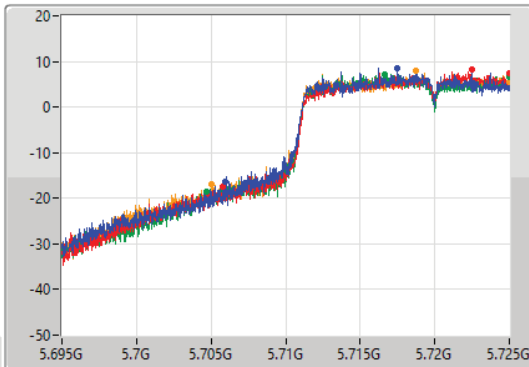

802.11ac VHT20_Nss1,(MCS0)_4TX

EBW

5720MHz Straddle 5.47-5.725GHz

04/06/2021

CF
5.71GHz
Span
30MHz
RBW
200kHz
VBW
1MHz
Sweep Time
100ms
Detector Type
Peak

CF
5.71GHz
Span
30MHz
RBW
300kHz
VBW
1MHz
Sweep Time
100ms
Detector Type
Sample