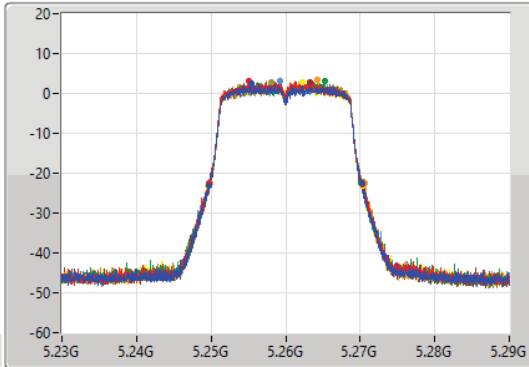

802.11n HT20_Nss1,(MCS0)_8TX

EBW

5260MHz

07/06/2021

CF: 5.26GHz
Span: 60MHz
RBW: 300kHz
VBW: 1MHz
Sweep Time: 100ms
Detector Type: Peak

CF: 5.26GHz
Span: 60MHz
RBW: 300kHz
VBW: 1MHz
Sweep Time: 100ms
Detector Type: Sample