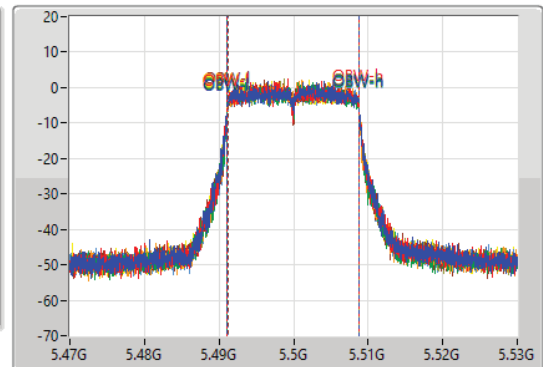

802.11n HT20_Nss1,(MCS0)_8TX

EBW

5500MHz

07/06/2021

CF: 5.5GHz
 Span: 60MHz
 RBW: 300kHz
 VBW: 1MHz
 Sweep Time: 100ms
 Detector Type: Peak

CF: 5.5GHz
 Span: 60MHz
 RBW: 300kHz
 VBW: 1MHz
 Sweep Time: 100ms
 Detector Type: Sample