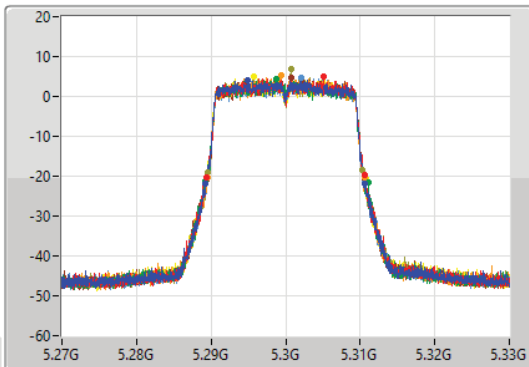

802.11ax HEW20_Nss1,(MCS0)_8TX

EBW

5300MHz

07/06/2021

CF: 5.3GHz
Span: 60MHz
RBW: 300kHz
VBW: 1MHz
Sweep Time: 100ms
Detector Type: Peak

CF: 5.3GHz
Span: 60MHz
RBW: 300kHz
VBW: 1MHz
Sweep Time: 100ms
Detector Type: Sample