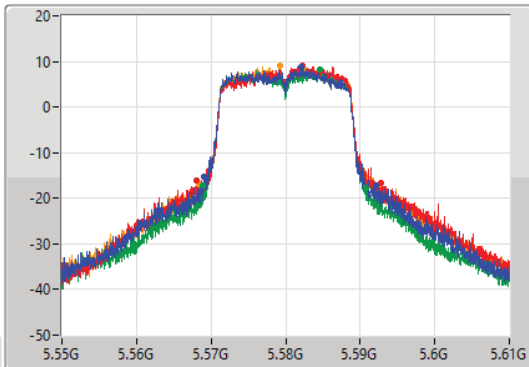

802.11ac VHT20_Nss1,(MCS0)_4TX

EBW

5580MHz

04/06/2021

CF: 5.58GHz
Span: 60MHz
RBW: 300kHz
VBW: 1MHz
Sweep Time: 100ms
Detector Type: Peak

CF: 5.58GHz
Span: 60MHz
RBW: 300kHz
VBW: 1MHz
Sweep Time: 100ms
Detector Type: Sample