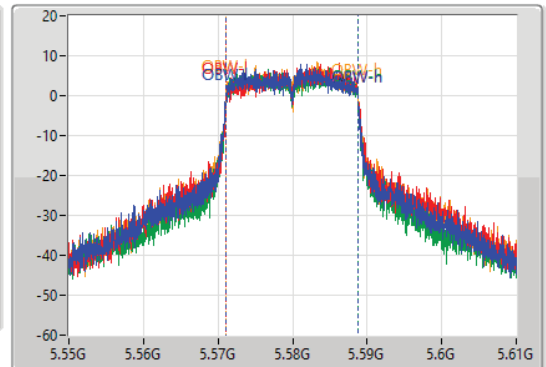

802.11ac VHT20_Nss1,(MCS0)_4TX

EBW

5580MHz

04/06/2021

CF: 5.58GHz
 Span: 60MHz
 RBW: 300kHz
 VBW: 1MHz
 Sweep Time: 100ms
 Detector Type: Peak

CF: 5.58GHz
 Span: 60MHz
 RBW: 300kHz
 VBW: 1MHz
 Sweep Time: 100ms
 Detector Type: Sample