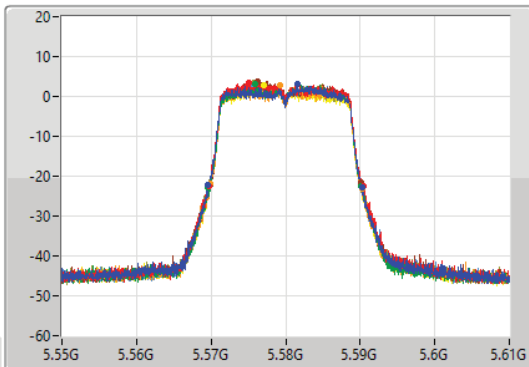

802.11ac VHT20_Nss1,(MCS0)_8TX

EBW

5580MHz

07/06/2021

CF: 5.58GHz
Span: 60MHz
RBW: 300kHz
VBW: 1MHz
Sweep Time: 100ms
Detector Type: Peak

CF: 5.58GHz
Span: 60MHz
RBW: 300kHz
VBW: 1MHz
Sweep Time: 100ms
Detector Type: Sample