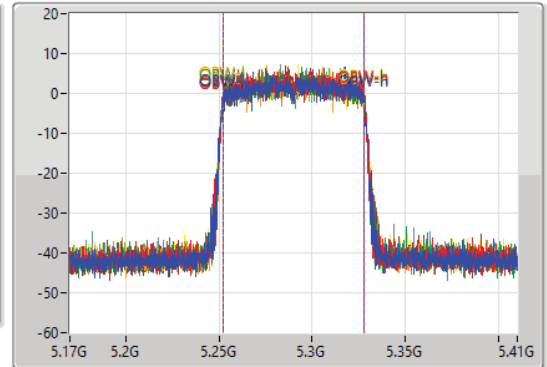

- Port 1
- Port 2
- Port 3
- Port 4
- Port 5
- Port 6
- Port 7
- Port 8

26dB(Hz)	Fl-26dB(Hz)	Fh-26dB(Hz)	OBW(Hz)	Fl-OBW(Hz)	Fh-OBW(Hz)	Limit(Hz)	Port
81.84M	5.24908G	5.33092G	75.922M	5.251979G	5.327901G	Inf	1
81.6M	5.24944G	5.33104G	75.802M	5.252099G	5.327901G	Inf	2
81.84M	5.24908G	5.33092G	75.682M	5.252219G	5.327901G	Inf	3
81.24M	5.24932G	5.33056G	75.802M	5.252099G	5.327901G	Inf	4
81.48M	5.2492G	5.33068G	75.802M	5.252099G	5.327901G	Inf	5
81.36M	5.24932G	5.33068G	75.562M	5.252099G	5.327661G	Inf	6
81.72M	5.2492G	5.33092G	75.802M	5.252099G	5.327901G	Inf	7
82.56M	5.24872G	5.33128G	75.922M	5.251979G	5.327901G	Inf	8