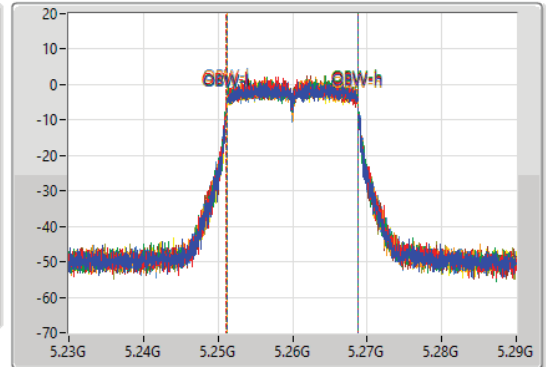

802.11n HT20_Nss1,(MCS0)_8TX

EBW

5260MHz

07/06/2021

CF: 5.26GHz
 Span: 60MHz
 RBW: 300kHz
 VBW: 1MHz
 Sweep Time: 100ms
 Detector Type: Peak

CF: 5.26GHz
 Span: 60MHz
 RBW: 300kHz
 VBW: 1MHz
 Sweep Time: 100ms
 Detector Type: Sample