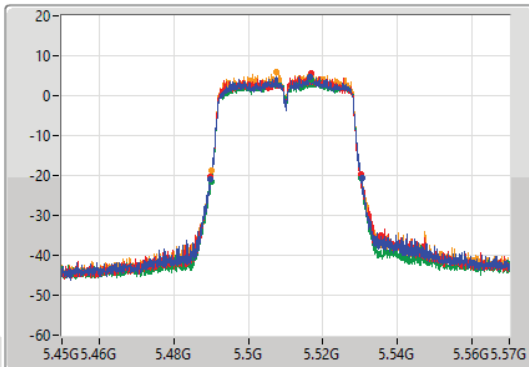

802.11ac VHT40_Nss1,(MCS0)_4TX

EBW

5510MHz

04/06/2021

CF
5.51GHz
Span
120MHz
RBW
500kHz
VBW
2MHz
Sweep Time
100ms
Detector Type
Peak

CF
5.51GHz
Span
120MHz
RBW
1MHz
VBW
3MHz
Sweep Time
100ms
Detector Type
Sample