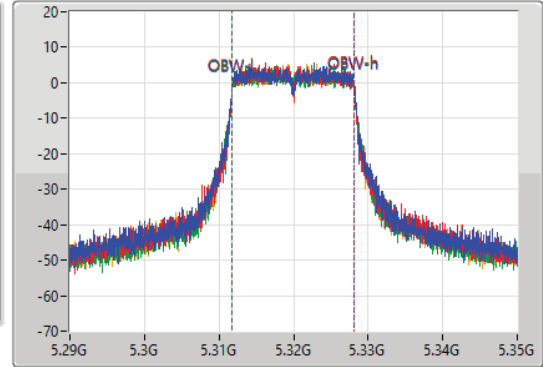

802.11a_Nss1,(6Mbps)_4TX

EBW

5320MHz

04/06/2021

CF: 5.32GHz
Span: 60MHz
RBW: 300kHz
VBW: 1MHz
Sweep Time: 100ms
Detector Type: Peak

CF: 5.32GHz
Span: 60MHz
RBW: 300kHz
VBW: 1MHz
Sweep Time: 100ms
Detector Type: Sample

Port 1
Port 2
Port 3
Port 4

26dB(Hz)	Fl-26dB(Hz)	Fh-26dB(Hz)	OBW(Hz)	Fl-OBW(Hz)	Fh-OBW(Hz)	Limit(Hz)	Port
19.44M	5.31013G	5.32957G	16.462M	5.311724G	5.328186G	Inf	1
19.29M	5.31022G	5.32951G	16.402M	5.311754G	5.328156G	Inf	2
19.56M	5.31022G	5.32978G	16.432M	5.311754G	5.328186G	Inf	3
19.32M	5.31022G	5.32954G	16.402M	5.311754G	5.328156G	Inf	4

802.11a_Nss1,(6Mbps)_4TX

EBW

5500MHz

04/06/2021

CF: 5.5GHz
Span: 60MHz
RBW: 300kHz
VBW: 1MHz
Sweep Time: 100ms
Detector Type: Peak

CF: 5.5GHz
Span: 60MHz
RBW: 300kHz
VBW: 1MHz
Sweep Time: 100ms
Detector Type: Sample

Port 1
Port 2
Port 3
Port 4

26dB(Hz)	Fl-26dB(Hz)	Fh-26dB(Hz)	OBW(Hz)	Fl-OBW(Hz)	Fh-OBW(Hz)	Limit(Hz)	Port
19.95M	5.48977G	5.50972G	16.492M	5.491724G	5.508216G	Inf	1
20.01M	5.48983G	5.50984G	16.432M	5.491754G	5.508186G	Inf	2
19.5M	5.49022G	5.50972G	16.432M	5.491754G	5.508186G	Inf	3
20.37M	5.48992G	5.51029G	16.462M	5.491754G	5.508216G	Inf	4