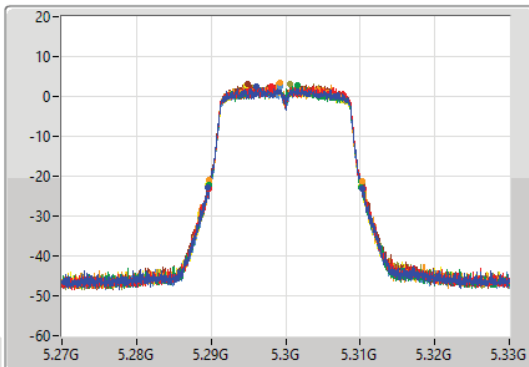

802.11n HT20_Nss1,(MCS0)_8TX

EBW

5300MHz

07/06/2021

CF: 5.3GHz
Span: 60MHz
RBW: 300kHz
VBW: 1MHz
Sweep Time: 100ms
Detector Type: Peak

CF: 5.3GHz
Span: 60MHz
RBW: 300kHz
VBW: 1MHz
Sweep Time: 100ms
Detector Type: Sample