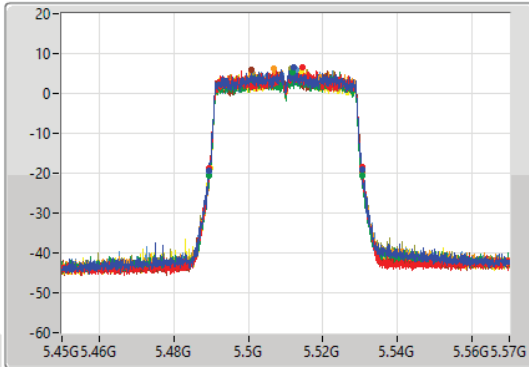

802.11ax HEW40_Nss1,(MCS0)_8TX

EBW

5510MHz

08/06/2021

CF
5.51GHz
Span
120MHz
RBW
500kHz
VBW
2MHz
Sweep Time
100ms
Detector Type
Peak

CF
5.51GHz
Span
120MHz
RBW
1MHz
VBW
3MHz
Sweep Time
100ms
Detector Type
Sample