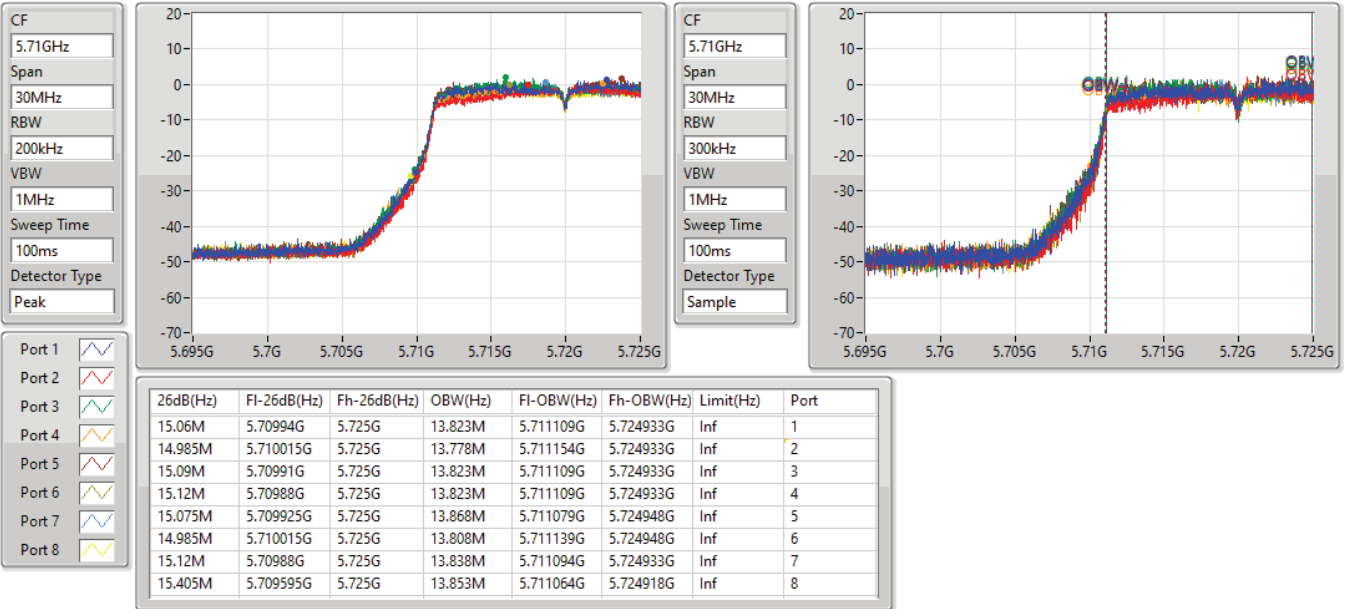

802.11n HT20_Nss1,(MCS0)_8TX

EBW

5720MHz Straddle 5.47-5.725GHz

07/06/2021