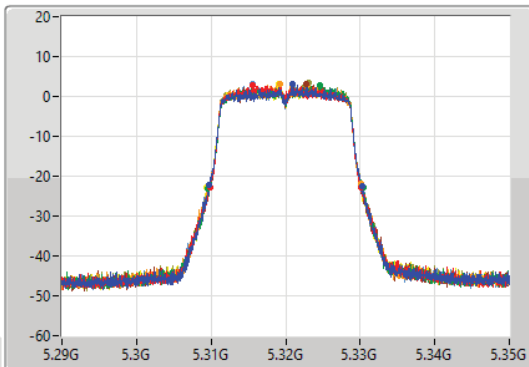

802.11ac VHT20_Nss1,(MCS0)_8TX

EBW

5320MHz

07/06/2021

CF: 5.32GHz
Span: 60MHz
RBW: 300kHz
VBW: 1MHz
Sweep Time: 100ms
Detector Type: Peak

CF: 5.32GHz
Span: 60MHz
RBW: 300kHz
VBW: 1MHz
Sweep Time: 100ms
Detector Type: Sample