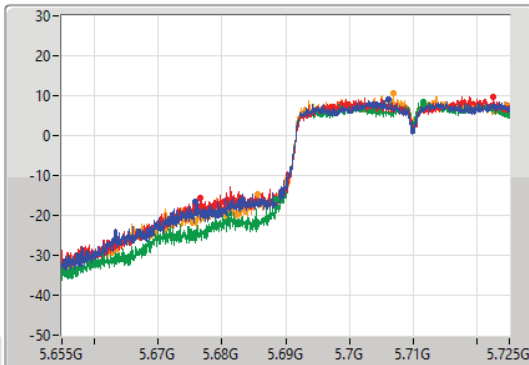

802.11n HT40_Nss1,(MCS0)_4TX

EBW

5710MHz Straddle 5.47-5.725GHz

04/06/2021

CF
5.69GHz
Span
70MHz
RBW
500kHz
VBW
2MHz
Sweep Time
100ms
Detector Type
Peak

CF
5.69GHz
Span
70MHz
RBW
1MHz
VBW
3MHz
Sweep Time
100ms
Detector Type
Sample