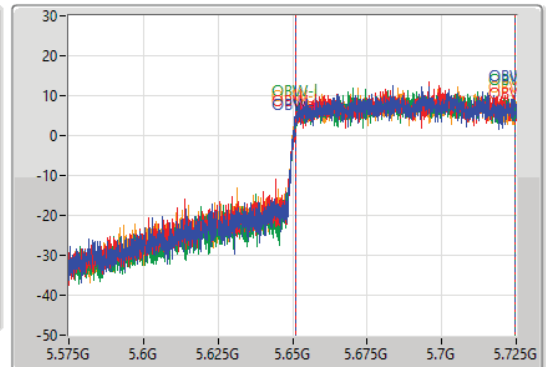

802.11ax HEW80_Nss1,(MCS0)_4TX

EBW

5690MHz Straddle 5.47-5.725GHz

04/06/2021

CF
5.65GHz
Span
150MHz
RBW
1MHz
VBW
3MHz
Sweep Time
100ms
Detector Type
Peak

CF
5.65GHz
Span
150MHz
RBW
2MHz
VBW
10MHz
Sweep Time
100ms
Detector Type
Sample