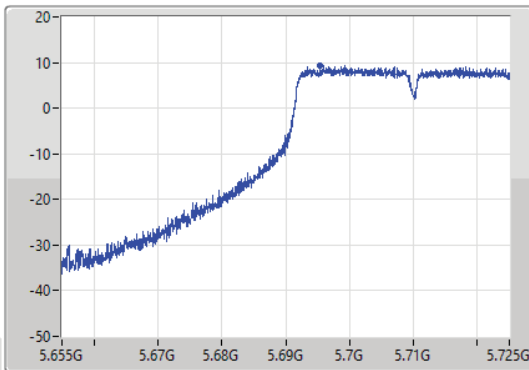

CF: 5.69GHz
Span: 70MHz
RBW: 1MHz
VBW: 3MHz
Sweep Time: 100ms
Detector Type: Sample