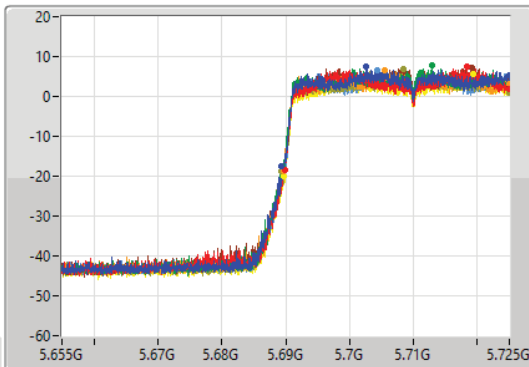

802.11ax HEW40_Nss1,(MCS0)_8TX

EBW

5710MHz Straddle 5.47-5.725GHz

08/06/2021

CF: 5.69GHz
Span: 70MHz
RBW: 500kHz
VBW: 2MHz
Sweep Time: 100ms
Detector Type: Peak

CF: 5.69GHz
Span: 70MHz
RBW: 1MHz
VBW: 3MHz
Sweep Time: 100ms
Detector Type: Sample