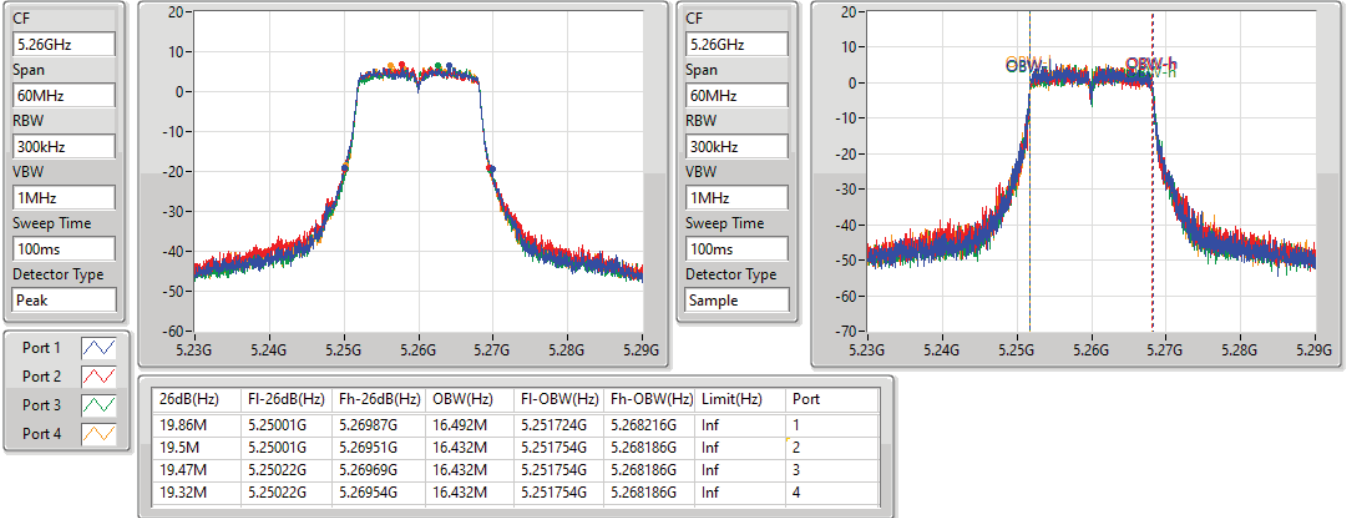

802.11a_Nss1,(6Mbps)_4TX

EBW

5260MHz

04/06/2021