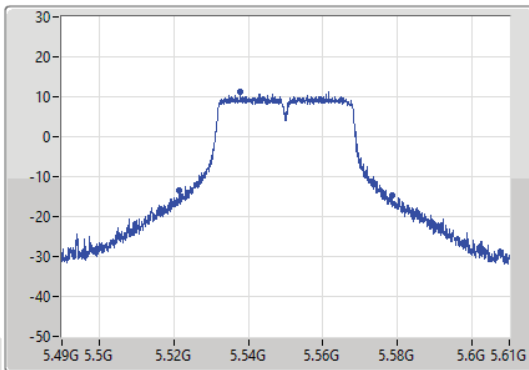

CF
5.55GHz
Span
120MHz
RBW
1MHz
VBW
3MHz
Sweep Time
100ms
Detector Type
Sample