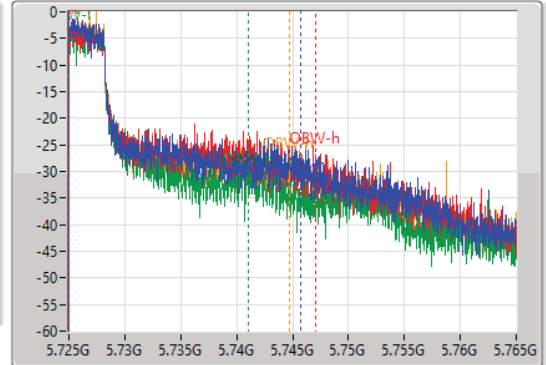

802.11n HT40_Nss1,(MCS0)_4TX

EBW

5710MHz Straddle 5.725-5.85GHz

04/06/2021

CF
5.745GHz
Span
40MHz
RBW
100kHz
VBW
300kHz
Sweep Time
100ms
Detector Type
Peak

CF
5.745GHz
Span
40MHz
RBW
100kHz
VBW
300kHz
Sweep Time
100ms
Detector Type
Sample