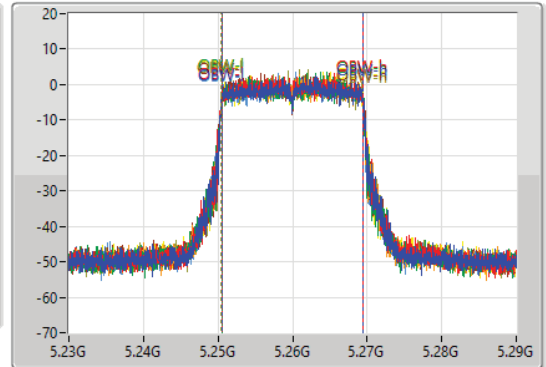

- Port 1
- Port 2
- Port 3
- Port 4
- Port 5
- Port 6
- Port 7
- Port 8

26dB(Hz)	Fl-26dB(Hz)	Fh-26dB(Hz)	OBW(Hz)	Fl-OBW(Hz)	Fh-OBW(Hz)	Limit(Hz)	Port
21.72M	5.24911G	5.27083G	18.951M	5.250495G	5.269445G	Inf	1
21.3M	5.24932G	5.27062G	18.951M	5.250495G	5.269445G	Inf	2
21.15M	5.24956G	5.27071G	18.891M	5.250525G	5.269415G	Inf	3
20.97M	5.24941G	5.27038G	18.921M	5.250525G	5.269445G	Inf	4
21.09M	5.24944G	5.27053G	18.951M	5.250495G	5.269445G	Inf	5
21.03M	5.24953G	5.27056G	18.951M	5.250465G	5.269415G	Inf	6
21.48M	5.2492G	5.27068G	18.951M	5.250495G	5.269445G	Inf	7
21.33M	5.24926G	5.27059G	18.951M	5.250495G	5.269445G	Inf	8