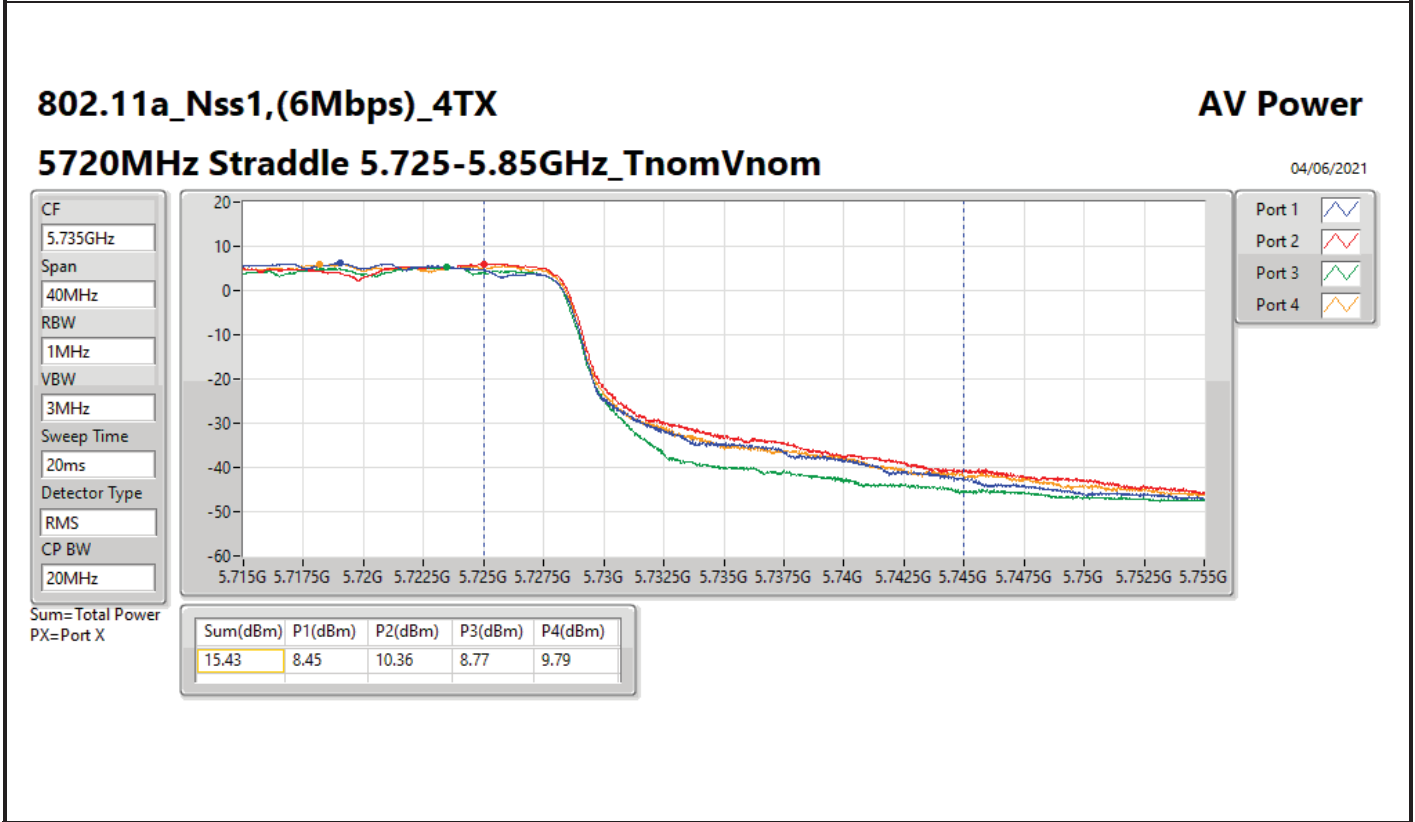

DG = Directional Gain; Port X = Port X output power

802.11n HT20_Nss1,(MCS0)_4TX

AV Power

5720MHz Straddle 5.47-5.725GHz_TnomVnom

04/06/2021

CF
5.71GHz

Span
60MHz

RBW
1MHz