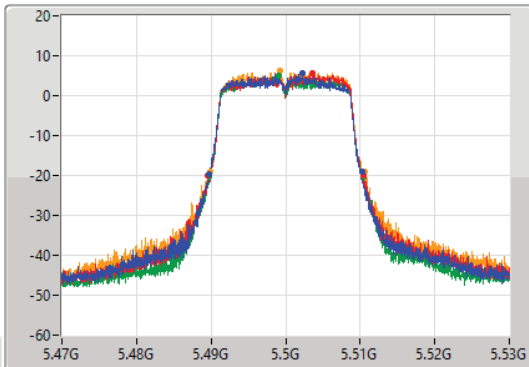

802.11n HT20_Nss1,(MCS0)_4TX

EBW

5500MHz

04/06/2021

CF
5.5GHz
Span
60MHz
RBW
300kHz
VBW
1MHz
Sweep Time
100ms
Detector Type
Peak

CF
5.5GHz
Span
60MHz
RBW
300kHz
VBW
1MHz
Sweep Time
100ms
Detector Type
Sample