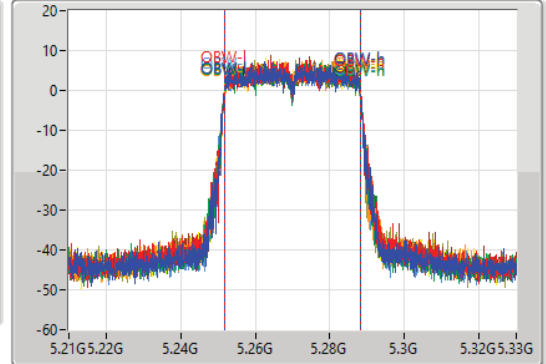

802.11n HT40_Nss1,(MCS0)_8TX

EBW

5270MHz

07/06/2021

CF: 5.27GHz
 Span: 120MHz
 RBW: 500kHz
 VBW: 2MHz
 Sweep Time: 100ms
 Detector Type: Peak

CF: 5.27GHz
 Span: 120MHz
 RBW: 1MHz
 VBW: 3MHz
 Sweep Time: 100ms
 Detector Type: Sample