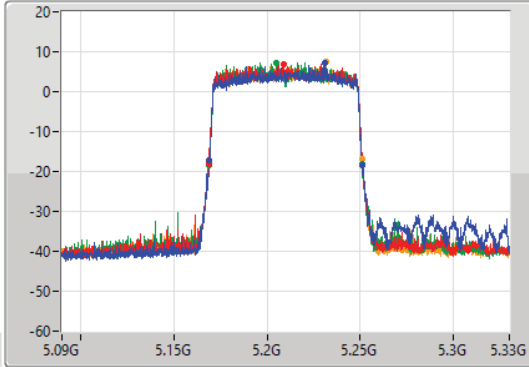

802.11ax HEW80+80_Nss1,(MCS0)_4TX(Port1&Port2&Port3&Port4)

EBW

#5210MHz,5290MHz

09/06/2021

CF
5.21GHz
Span
240MHz
RBW
1MHz
VBW
3MHz
Sweep Time
100ms
Detector Type
Peak

CF
5.21GHz
Span
240MHz
RBW
2MHz
VBW
10MHz
Sweep Time
100ms
Detector Type
Sample