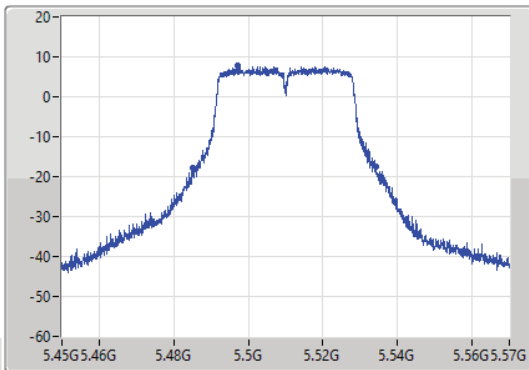

CF
5.51GHz
Span
120MHz
RBW
1MHz
VBW
3MHz
Sweep Time
100ms
Detector Type
Sample