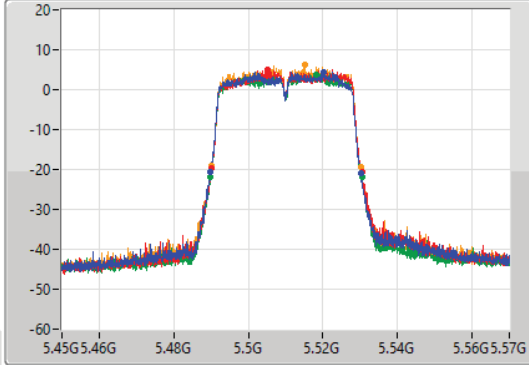

802.11n HT40_Nss1,(MCS0)_4TX

EBW

5510MHz

04/06/2021

CF
5.51GHz
Span
120MHz
RBW
500kHz
VBW
2MHz
Sweep Time
100ms
Detector Type
Peak

CF
5.51GHz
Span
120MHz
RBW
1MHz
VBW
3MHz
Sweep Time
100ms
Detector Type
Sample