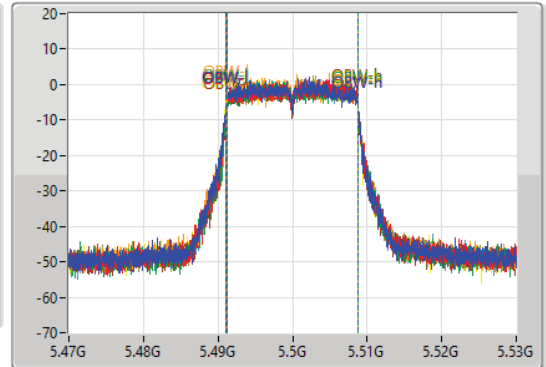

802.11ac VHT20_Nss1,(MCS0)_8TX

EBW

5500MHz

07/06/2021

CF: 5.5GHz
 Span: 60MHz
 RBW: 300kHz
 VBW: 1MHz
 Sweep Time: 100ms
 Detector Type: Peak

CF: 5.5GHz
 Span: 60MHz
 RBW: 300kHz
 VBW: 1MHz
 Sweep Time: 100ms
 Detector Type: Sample