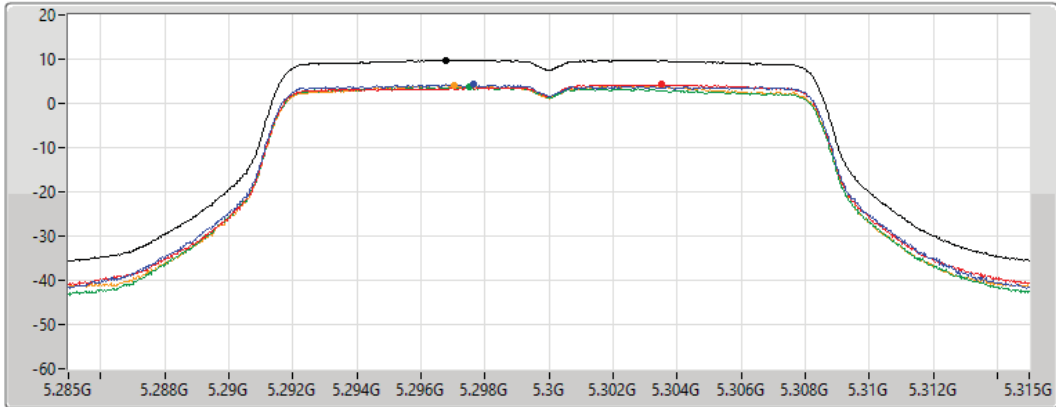

802.11a_Nss1,(6Mbps)_4TX

PSD

5300MHz

04/06/2021

CF
5.3GHz

Span
30MHz

RBW
1MHz

VBW
3MHz

Sweep Time
20ms

Detector Type
RMS

Sum

Port 1

Port 2

Port 3

Port 4

Sum	PD	Port 1	Port 2	Port 3	Port 4
(dBm/RBW)	(dBm/RBW)	(dBm/RBW)	(dBm/RBW)	(dBm/RBW)	(dBm/RBW)
9.76	9.76	4.28	4.22	3.63	4.07