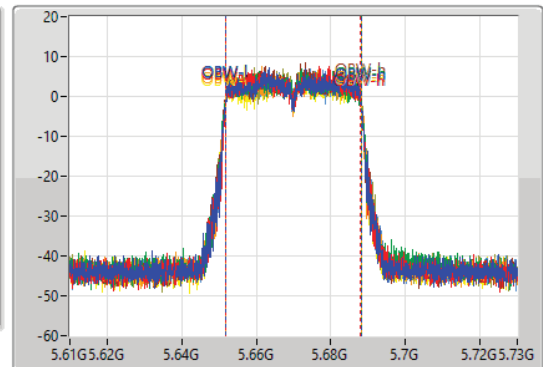

802.11ac VHT40_Nss1,(MCS0)_8TX

EBW

5670MHz

08/06/2021

CF: 5.67GHz
 Span: 120MHz
 RBW: 500kHz
 VBW: 2MHz
 Sweep Time: 100ms
 Detector Type: Peak

CF: 5.67GHz
 Span: 120MHz
 RBW: 1MHz
 VBW: 3MHz
 Sweep Time: 100ms
 Detector Type: Sample