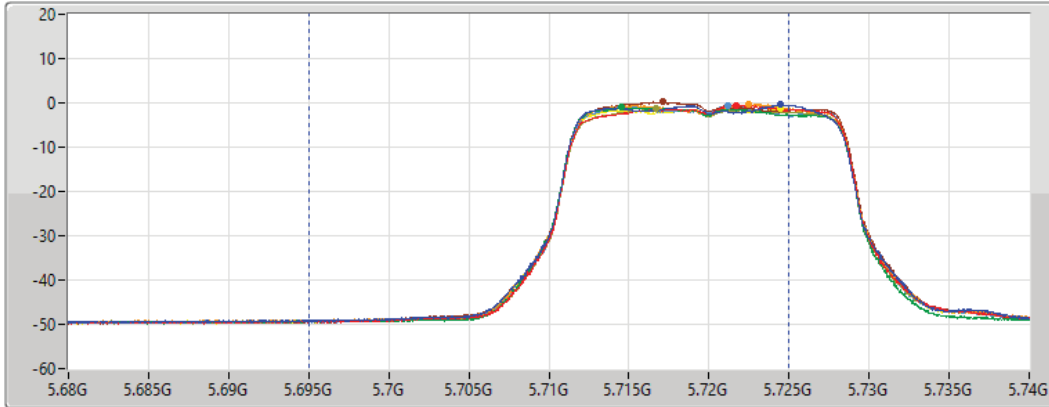

802.11a_Nss1,(6Mbps)_8TX

AV Power

5720MHz Straddle 5.47-5.725GHz_TnomVnom

07/06/2021

CF
5.71GHz

Span
60MHz

RBW
1MHz

VBW
3MHz

Sweep Time
20ms

Detector Type
RMS

CP BW
30MHz

Port 1

Port 2

Port 3

Port 4

Port 5

Port 6

Port 7

Port 8

Sum= Total Power
PX=Port X

Sum(dBm)	P1(dBm)	P2(dBm)	P3(dBm)	P4(dBm)	P5(dBm)	P6(dBm)	P7(dBm)	P8(dBm)
18.36	9.44	9.16	9.16	9.68	10.03	8.86	9.27	8.93

802.11a_Nss1,(6Mbps)_8TX

AV Power

5720MHz Straddle 5.725-5.85GHz_TnomVnom

07/06/2021

CF
5.735GHz

Span
40MHz

RBW
1MHz

VBW
3MHz

Sweep Time
20ms

Detector Type
RMS

CP BW
20MHz