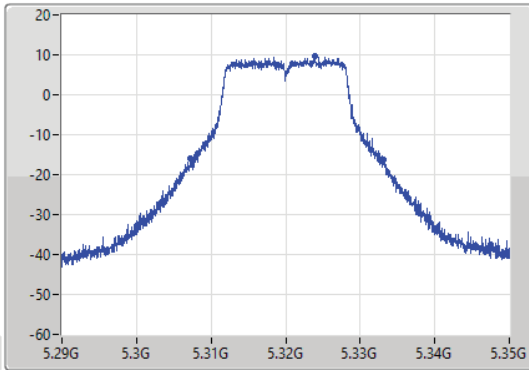

Port X-N dB = Port X 6dB down bandwidth for 5.725-5.85GHz band / 26dB down bandwidth for other band
 Port X-OBW = Port X 99% occupied bandwidth

802.11a_Nss1,(6Mbps)_1TX

EBW

5320MHz

01/07/2021

CF
5.32GHz
Span
60MHz
RBW
300kHz
VBW
1MHz
Sweep Time
100ms
Detector Type
Peak
Port 1