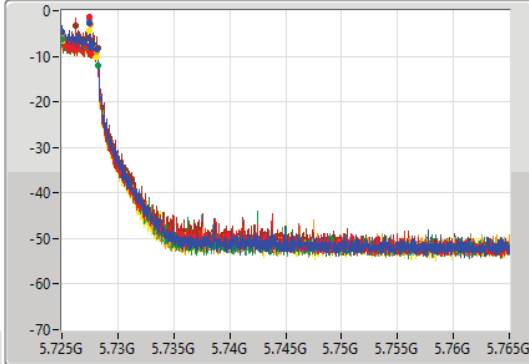

802.11n HT40_Nss1,(MCS0)_8TX

EBW

5710MHz Straddle 5.725-5.85GHz

08/06/2021

CF
5.745GHz
Span
40MHz
RBW
100kHz
VBW
300kHz
Sweep Time
100ms
Detector Type
Peak

CF
5.745GHz
Span
40MHz
RBW
100kHz
VBW
300kHz
Sweep Time
100ms
Detector Type
Sample