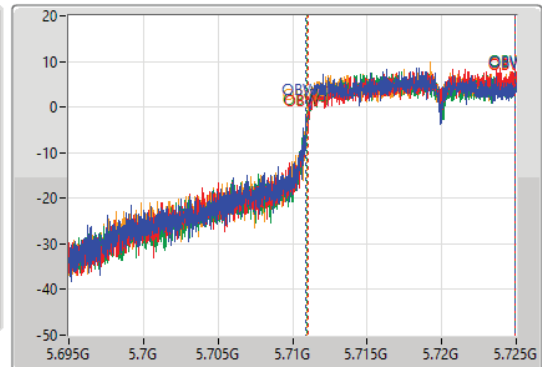

802.11ac VHT20_Nss1,(MCS0)_4TX

EBW

5720MHz Straddle 5.47-5.725GHz

04/06/2021

CF
5.71GHz
Span
30MHz
RBW
200kHz
VBW
1MHz
Sweep Time
100ms
Detector Type
Peak

CF
5.71GHz
Span
30MHz
RBW
300kHz
VBW
1MHz
Sweep Time
100ms
Detector Type
Sample