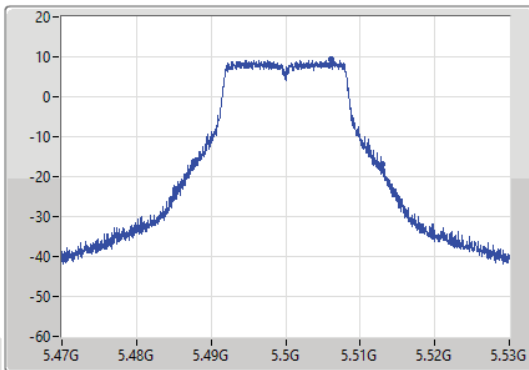

CF
5.5GHz
Span
60MHz
RBW
300kHz
VBW
1MHz
Sweep Time
100ms
Detector Type
Sample