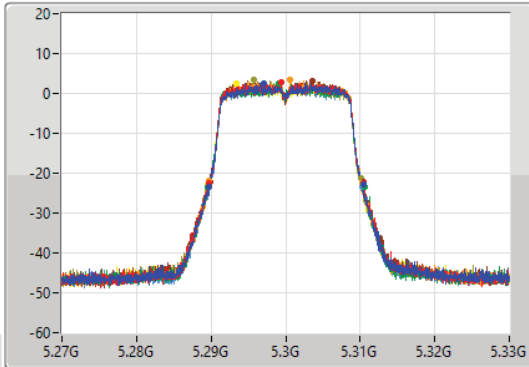

802.11ac VHT20_Nss1,(MCS0)_8TX

EBW

5300MHz

07/06/2021

CF: 5.3GHz
Span: 60MHz
RBW: 300kHz
VBW: 1MHz
Sweep Time: 100ms
Detector Type: Peak

CF: 5.3GHz
Span: 60MHz
RBW: 300kHz
VBW: 1MHz
Sweep Time: 100ms
Detector Type: Sample