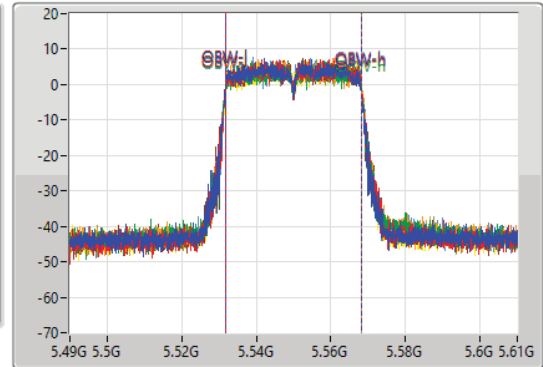

802.11ac VHT40_Nss1,(MCS0)_8TX

EBW

5550MHz

08/06/2021

CF: 5.55GHz
 Span: 120MHz
 RBW: 500kHz
 VBW: 2MHz
 Sweep Time: 100ms
 Detector Type: Peak

CF: 5.55GHz
 Span: 120MHz
 RBW: 1MHz
 VBW: 3MHz
 Sweep Time: 100ms
 Detector Type: Sample