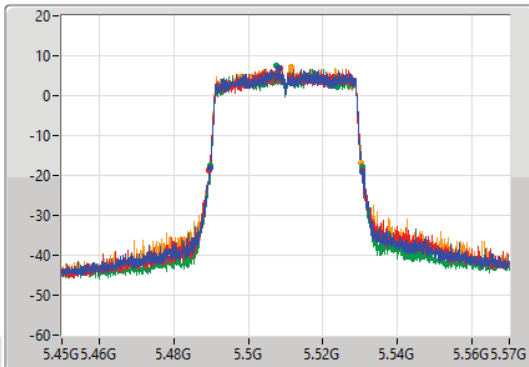

802.11ax HEW40_Nss1,(MCS0)_4TX

EBW

5510MHz

04/06/2021

CF
5.51GHz
Span
120MHz
RBW
500kHz
VBW
2MHz
Sweep Time
100ms
Detector Type
Peak

CF
5.51GHz
Span
120MHz
RBW
1MHz
VBW
3MHz
Sweep Time
100ms
Detector Type
Sample