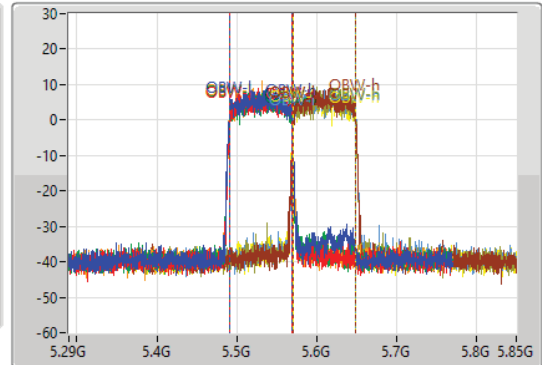

- Port 1
- Port 2
- Port 3
- Port 4
- Port 5
- Port 6
- Port 7
- Port 8

26dB(Hz)	Fl-26dB(Hz)	Fh-26dB(Hz)	OBW(Hz)	Fl-OBW(Hz)	Fh-OBW(Hz)	Limit(Hz)	Port
84.24M	5.48776G	5.572G	77.961M	5.4909G	5.568861G	Inf	1
84.48M	5.488G	5.57248G	78.201M	5.491139G	5.56934G	Inf	2
84M	5.48824G	5.57224G	77.721M	5.4909G	5.568621G	Inf	3
83.76M	5.48824G	5.572G	77.961M	5.491139G	5.5691G	Inf	4
83.28M	5.56824G	5.65152G	77.721M	5.571139G	5.648861G	Inf	5
84.24M	5.568G	5.65224G	77.721M	5.571379G	5.6491G	Inf	6
84M	5.56824G	5.65224G	77.961M	5.571139G	5.6491G	Inf	7
84.24M	5.56776G	5.652G	77.961M	5.57066G	5.648621G	Inf	8