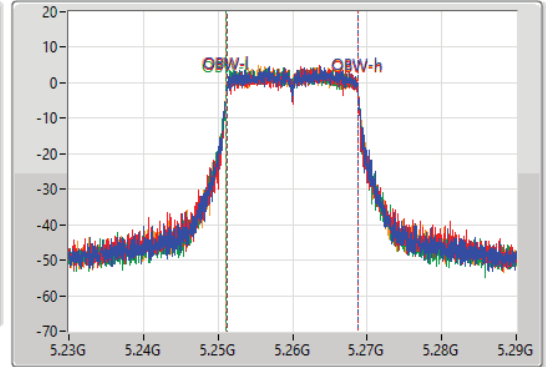

802.11n HT20_Nss1,(MCS0)_4TX

EBW

5260MHz

04/06/2021

CF
5.26GHz
Span
60MHz
RBW
300kHz
VBW
1MHz
Sweep Time
100ms
Detector Type
Peak

CF
5.26GHz
Span
60MHz
RBW
300kHz
VBW
1MHz
Sweep Time
100ms
Detector Type
Sample