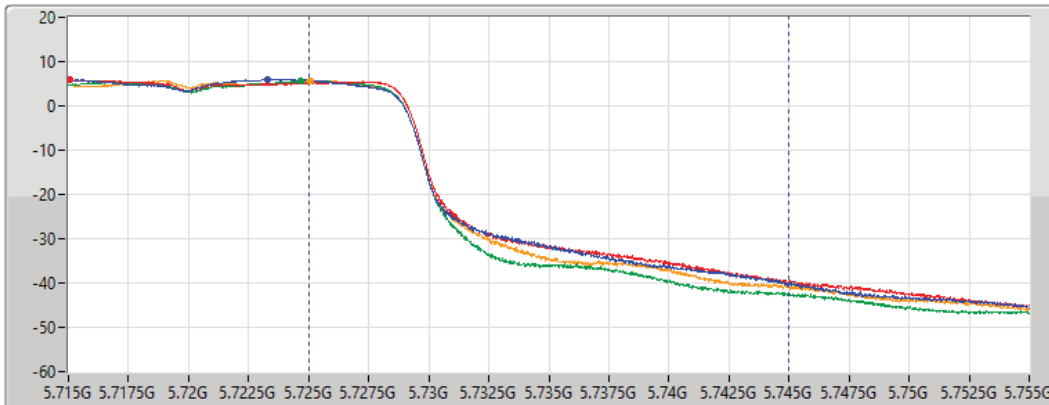

Port 1

Port 2

Port 3

Port 4

Sum= Total Power
PX=Port X

Sum(dBm)	P1(dBm)	P2(dBm)	P3(dBm)	P4(dBm)
16.55	10.29	10.84	10.51	10.44