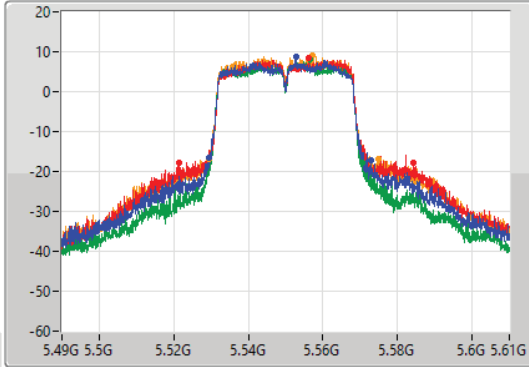

802.11ac VHT40_Nss1,(MCS0)_4TX

EBW

5550MHz

04/06/2021

CF: 5.55GHz
 Span: 120MHz
 RBW: 500kHz
 VBW: 2MHz
 Sweep Time: 100ms
 Detector Type: Peak

CF: 5.55GHz
 Span: 120MHz
 RBW: 1MHz
 VBW: 3MHz
 Sweep Time: 100ms
 Detector Type: Sample