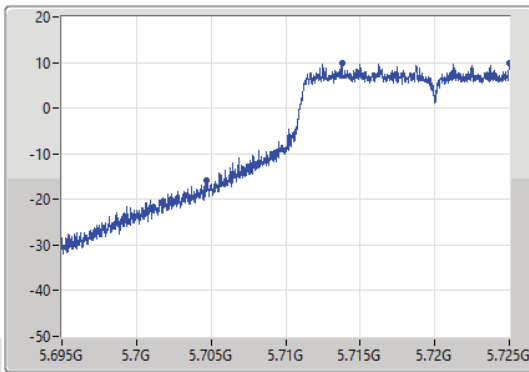

CF
5.71GHz
Span
30MHz
RBW
300kHz
VBW
1MHz
Sweep Time
100ms
Detector Type
Sample