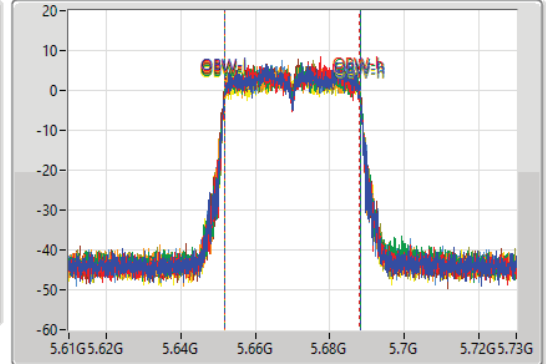

802.11n HT40_Nss1,(MCS0)_8TX

EBW

5670MHz

08/06/2021

CF: 5.67GHz
 Span: 120MHz
 RBW: 500kHz
 VBW: 2MHz
 Sweep Time: 100ms
 Detector Type: Peak

CF: 5.67GHz
 Span: 120MHz
 RBW: 1MHz
 VBW: 3MHz
 Sweep Time: 100ms
 Detector Type: Sample