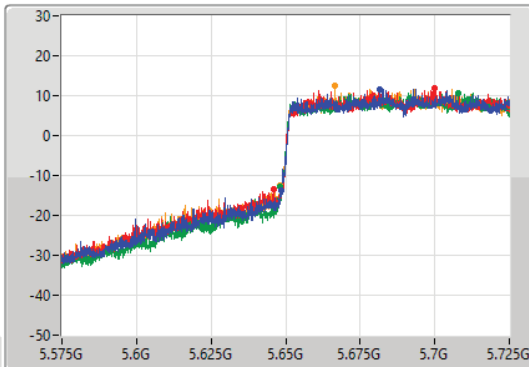

802.11ax HEW80_Nss1,(MCS0)_4TX

EBW

5690MHz Straddle 5.47-5.725GHz

04/06/2021

CF
5.65GHz
Span
150MHz
RBW
1MHz
VBW
3MHz
Sweep Time
100ms
Detector Type
Peak

CF
5.65GHz
Span
150MHz
RBW
2MHz
VBW
10MHz
Sweep Time
100ms
Detector Type
Sample