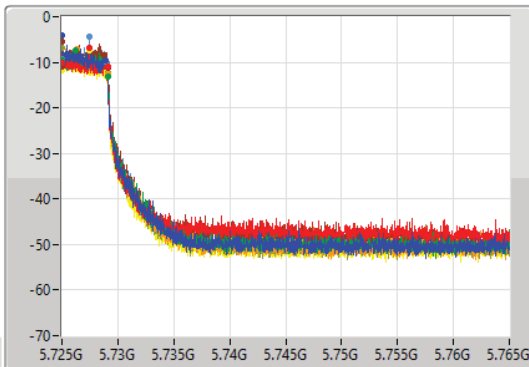

5690MHz Straddle 5.725-5.85GHz

08/06/2021

CF: 5.745GHz
Span: 40MHz
RBW: 100kHz
VBW: 300kHz
Sweep Time: 100ms
Detector Type: Peak

CF: 5.745GHz
Span: 40MHz
RBW: 100kHz
VBW: 300kHz
Sweep Time: 100ms
Detector Type: Sample