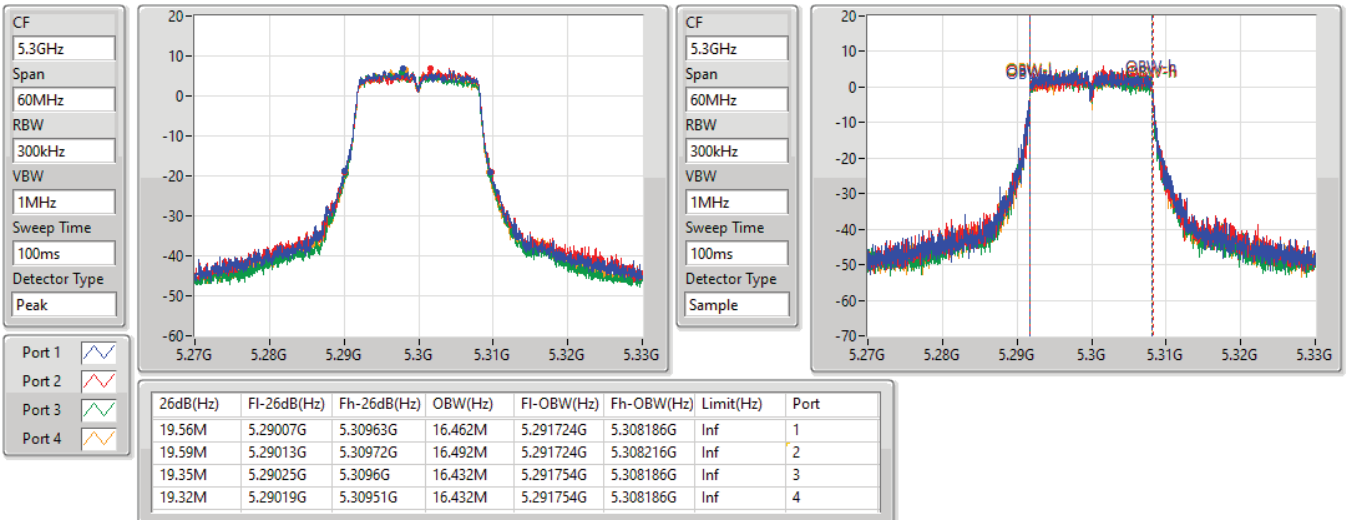

802.11a_Nss1,(6Mbps)_4TX

EBW

5300MHz

04/06/2021