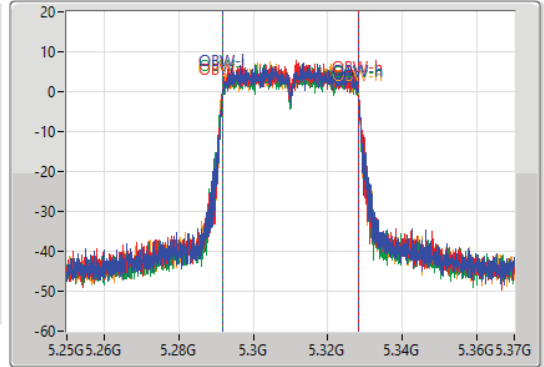

802.11ac VHT40_Nss1,(MCS0)_4TX

EBW

5310MHz

04/06/2021

CF
5.31GHz
Span
120MHz
RBW
500kHz
VBW
2MHz
Sweep Time
100ms
Detector Type
Peak

CF
5.31GHz
Span
120MHz
RBW
1MHz
VBW
3MHz
Sweep Time
100ms
Detector Type
Sample