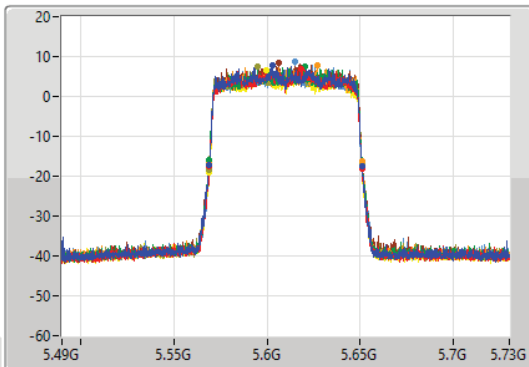

802.11ax HEW80_Nss1,(MCS0)_8TX

EBW

5610MHz

08/06/2021

CF
5.61GHz
Span
240MHz
RBW
1MHz
VBW
3MHz
Sweep Time
100ms
Detector Type
Peak

CF
5.61GHz
Span
240MHz
RBW
2MHz
VBW
10MHz
Sweep Time
100ms
Detector Type
Sample