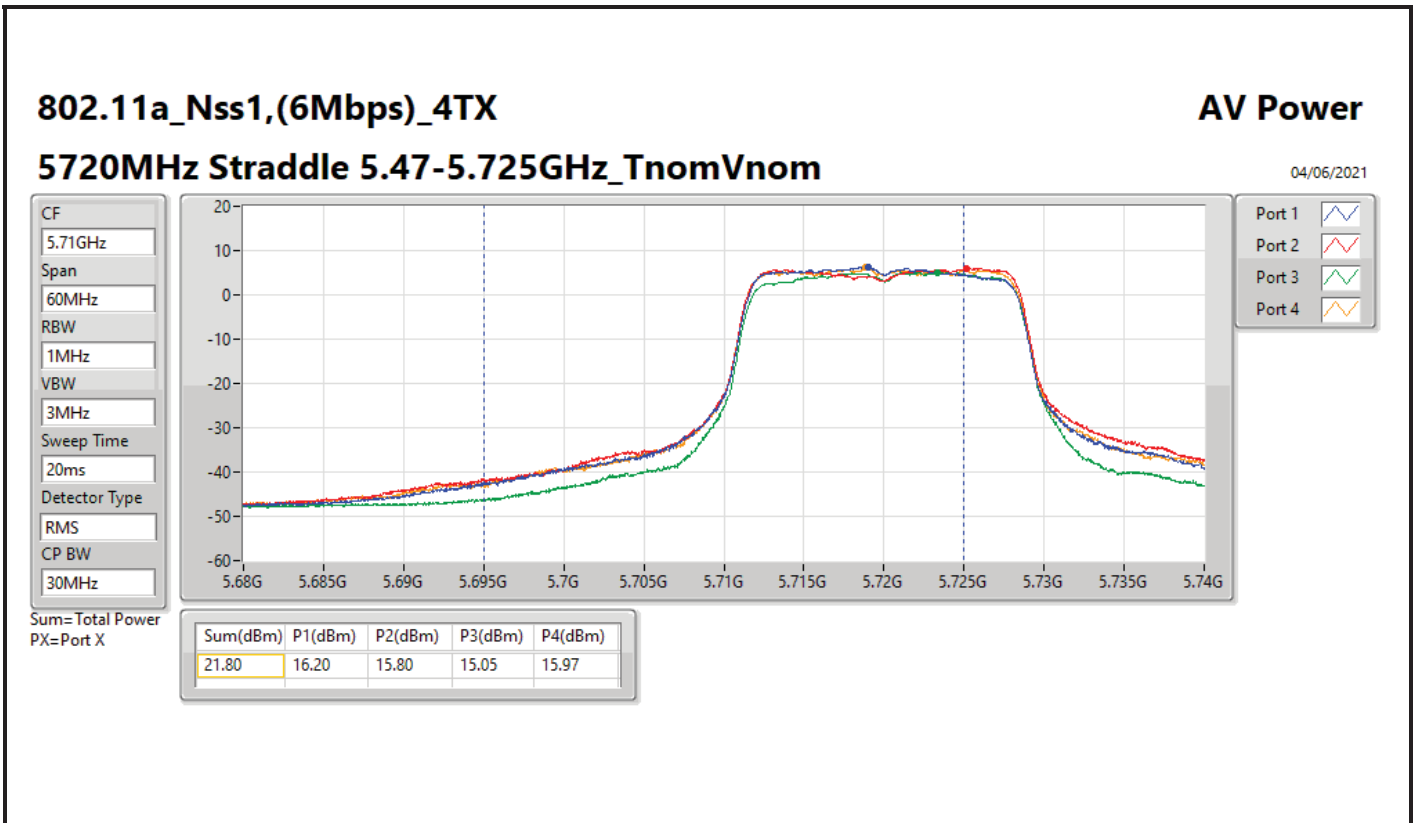

DG = Directional Gain; Port X = Port X output power

802.11n HT20_Nss1,(MCS0)_4TX

AV Power

5720MHz Straddle 5.47-5.725GHz_TnomVnom

04/06/2021

CF
5.71GHz

Span
60MHz

RBW
1MHz