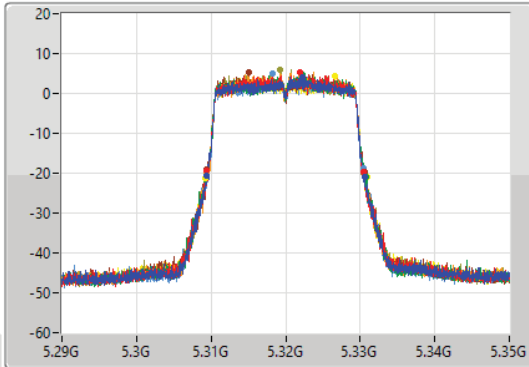

802.11ax HEW20_Nss1,(MCS0)_8TX

EBW

5320MHz

07/06/2021

CF
5.32GHz
Span
60MHz
RBW
300kHz
VBW
1MHz
Sweep Time
100ms
Detector Type
Peak

CF
5.32GHz
Span
60MHz
RBW
300kHz
VBW
1MHz
Sweep Time
100ms
Detector Type
Sample