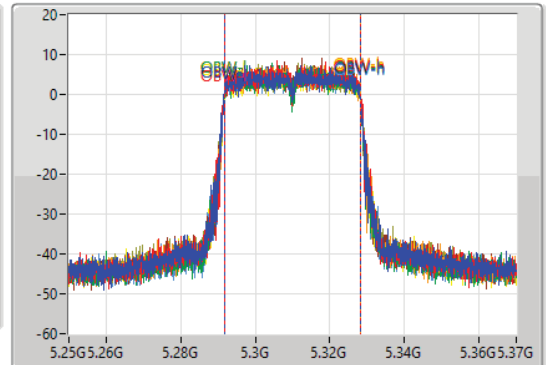

802.11n HT40_Nss1,(MCS0)_8TX

EBW

5310MHz

07/06/2021

CF: 5.31GHz
 Span: 120MHz
 RBW: 500kHz
 VBW: 2MHz
 Sweep Time: 100ms
 Detector Type: Peak

CF: 5.31GHz
 Span: 120MHz
 RBW: 1MHz
 VBW: 3MHz
 Sweep Time: 100ms
 Detector Type: Sample