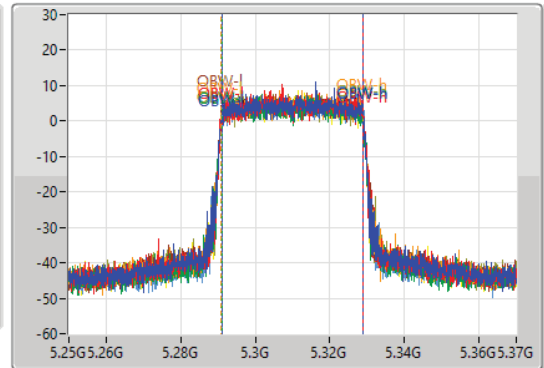

- Port 1
- Port 2
- Port 3
- Port 4
- Port 5
- Port 6
- Port 7
- Port 8

26dB(Hz)	Fl-26dB(Hz)	Fh-26dB(Hz)	OBW(Hz)	Fl-OBW(Hz)	Fh-OBW(Hz)	Limit(Hz)	Port
40.8M	5.28966G	5.33046G	37.961M	5.29099G	5.328951G	Inf	1
41.16M	5.28948G	5.33064G	37.901M	5.291049G	5.328951G	Inf	2
40.86M	5.2896G	5.33046G	37.901M	5.29099G	5.328891G	Inf	3
40.56M	5.28972G	5.33028G	38.021M	5.29093G	5.328951G	Inf	4
40.92M	5.28948G	5.3304G	37.961M	5.29093G	5.328891G	Inf	5
41.22M	5.28936G	5.33058G	37.961M	5.29093G	5.328891G	Inf	6
41.04M	5.28966G	5.3307G	38.021M	5.29099G	5.32901G	Inf	7
40.92M	5.28954G	5.33046G	38.021M	5.29099G	5.32901G	Inf	8