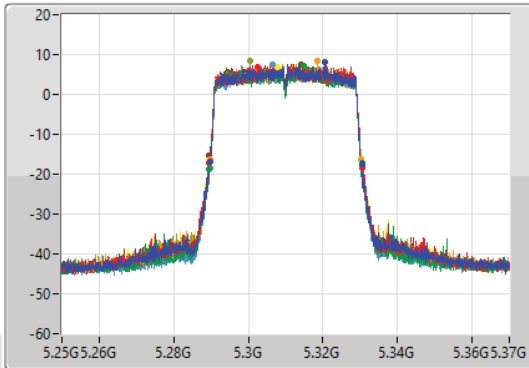

802.11ax HEW40_Nss1,(MCS0)_8TX

EBW

5310MHz

07/06/2021

CF
5.31GHz
Span
120MHz
RBW
500kHz
VBW
2MHz
Sweep Time
100ms
Detector Type
Peak

CF
5.31GHz
Span
120MHz
RBW
1MHz
VBW
3MHz
Sweep Time
100ms
Detector Type
Sample