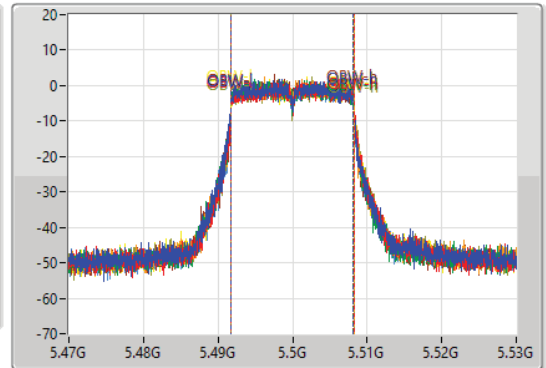

802.11a_Nss1,(6Mbps)_8TX

EBW

5500MHz

07/06/2021

CF: 5.5GHz
 Span: 60MHz
 RBW: 300kHz
 VBW: 1MHz
 Sweep Time: 100ms
 Detector Type: Peak

CF: 5.5GHz
 Span: 60MHz
 RBW: 300kHz
 VBW: 1MHz
 Sweep Time: 100ms
 Detector Type: Sample