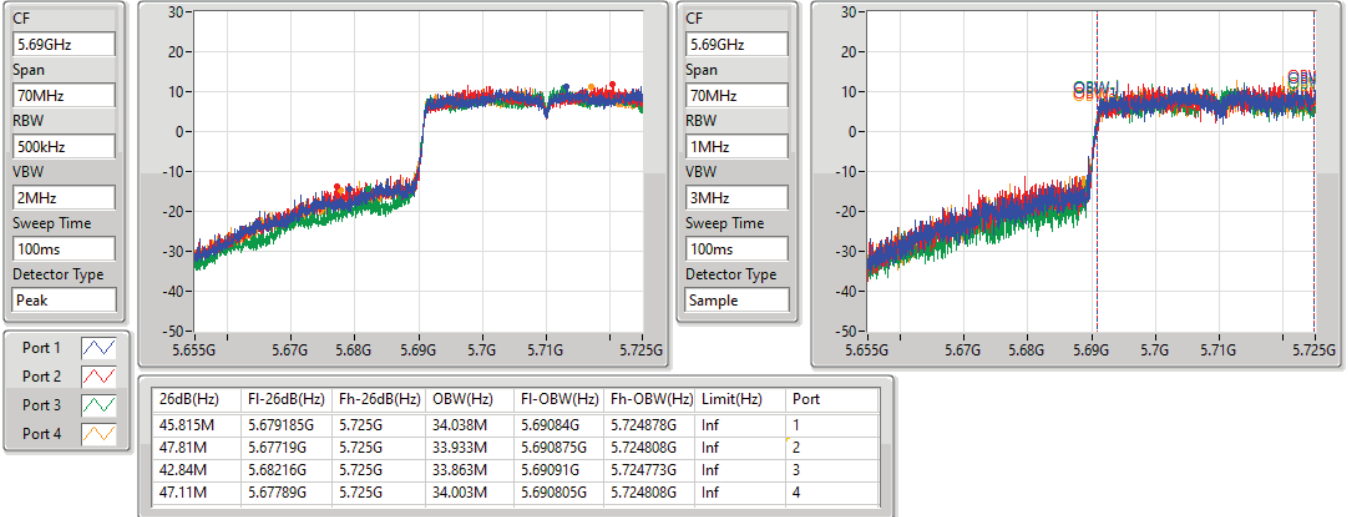

802.11ax HEW40_Nss1,(MCS0)_4TX

EBW

5710MHz Straddle 5.47-5.725GHz

04/06/2021

802.11ax HEW40_Nss1,(MCS0)_4TX

EBW

5710MHz Straddle 5.725-5.85GHz

04/06/2021