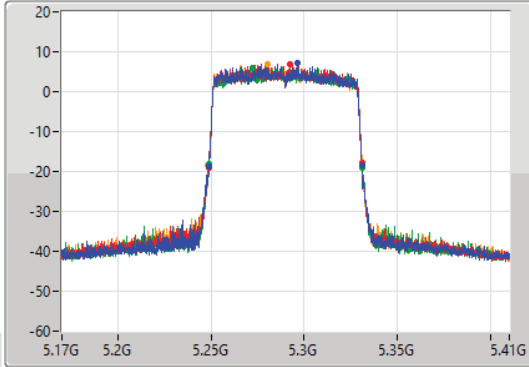

802.11ax HEW80_Nss1,(MCS0)_4TX

EBW

5290MHz

04/06/2021

CF
5.29GHz
Span
240MHz
RBW
1MHz
VBW
3MHz
Sweep Time
100ms
Detector Type
Peak

CF
5.29GHz
Span
240MHz
RBW
2MHz
VBW
10MHz
Sweep Time
100ms
Detector Type
Sample