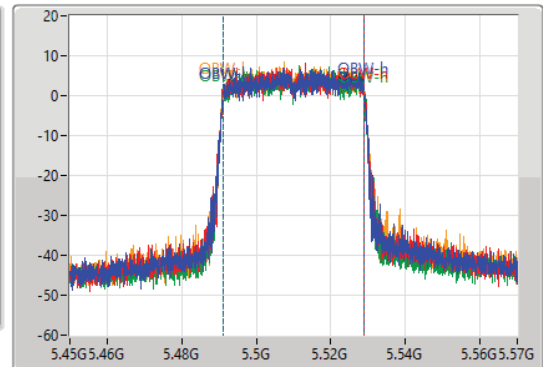

802.11ax HEW40_Nss1,(MCS0)_4TX

EBW

5510MHz

04/06/2021

CF
5.51GHz
Span
120MHz
RBW
500kHz
VBW
2MHz
Sweep Time
100ms
Detector Type
Peak

CF
5.51GHz
Span
120MHz
RBW
1MHz
VBW
3MHz
Sweep Time
100ms
Detector Type
Sample