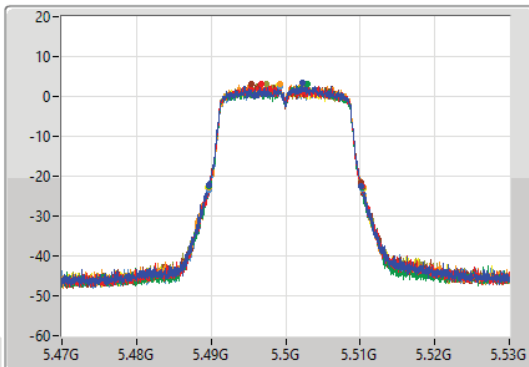

802.11n HT20_Nss1,(MCS0)_8TX

EBW

5500MHz

07/06/2021

CF: 5.5GHz
Span: 60MHz
RBW: 300kHz
VBW: 1MHz
Sweep Time: 100ms
Detector Type: Peak

CF: 5.5GHz
Span: 60MHz
RBW: 300kHz
VBW: 1MHz
Sweep Time: 100ms
Detector Type: Sample