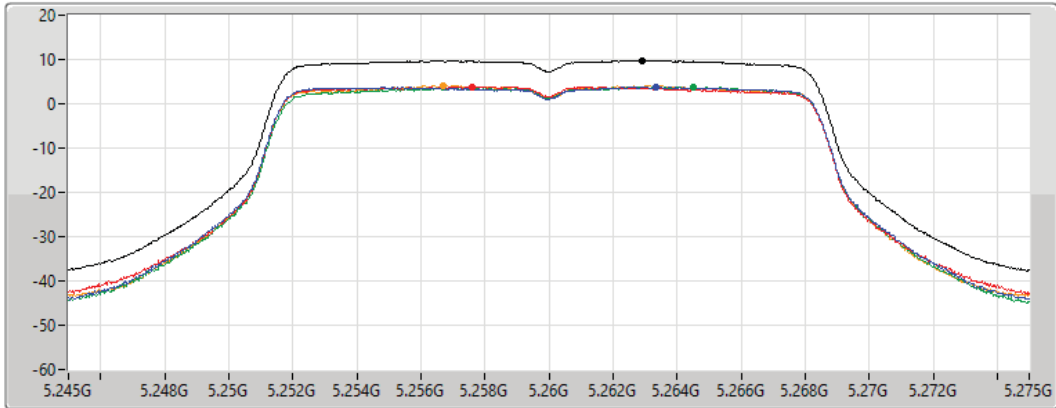

802.11a_Nss1,(6Mbps)_4TX

PSD

5260MHz

04/06/2021

CF
5.26GHz

Span
30MHz

RBW
1MHz

VBW
3MHz

Sweep Time
20ms

Detector Type
RMS

Sum

Port 1

Port 2

Port 3

Port 4

Sum	PD	Port 1	Port 2	Port 3	Port 4
(dBm/RBW)	(dBm/RBW)	(dBm/RBW)	(dBm/RBW)	(dBm/RBW)	(dBm/RBW)
9.71	9.71	3.78	3.83	3.79	4.07