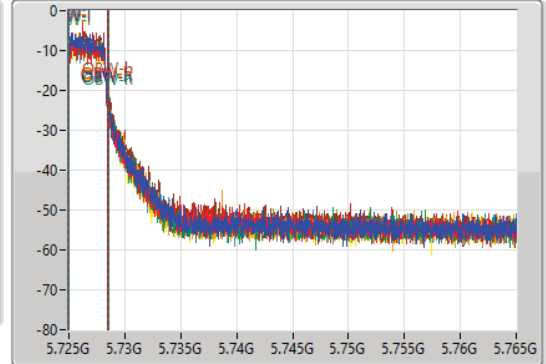

802.11n HT40_Nss1,(MCS0)_8TX

EBW

5710MHz Straddle 5.725-5.85GHz

08/06/2021

CF
5.745GHz
Span
40MHz
RBW
100kHz
VBW
300kHz
Sweep Time
100ms
Detector Type
Peak

CF
5.745GHz
Span
40MHz
RBW
100kHz
VBW
300kHz
Sweep Time
100ms
Detector Type
Sample