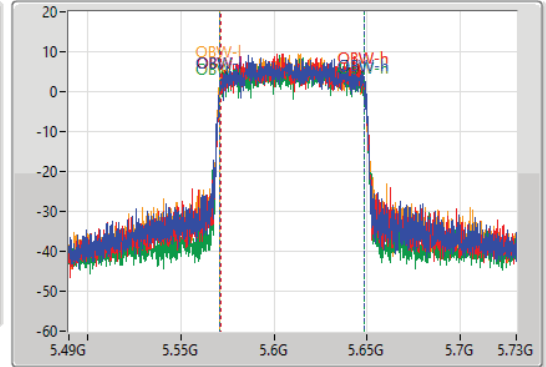

802.11ax HEW80_Nss1,(MCS0)_4TX

EBW

5610MHz

04/06/2021

CF
5.61GHz
Span
240MHz
RBW
1MHz
VBW
3MHz
Sweep Time
100ms
Detector Type
Peak

CF
5.61GHz
Span
240MHz
RBW
2MHz
VBW
10MHz
Sweep Time
100ms
Detector Type
Sample