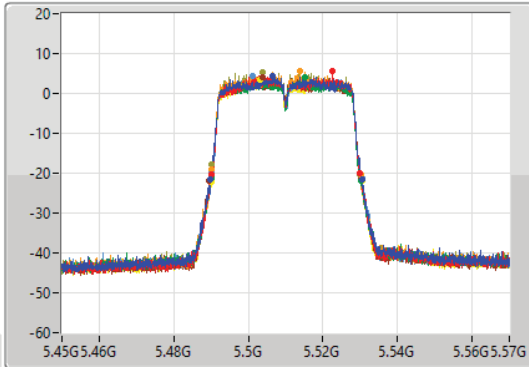

802.11n HT40_Nss1,(MCS0)_8TX

EBW

5510MHz

08/06/2021

CF: 5.51GHz
Span: 120MHz
RBW: 500kHz
VBW: 2MHz
Sweep Time: 100ms
Detector Type: Peak

CF: 5.51GHz
Span: 120MHz
RBW: 1MHz
VBW: 3MHz
Sweep Time: 100ms
Detector Type: Sample