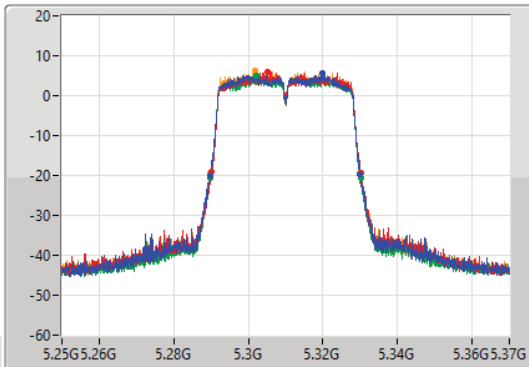

802.11n HT40_Nss1,(MCS0)_4TX

EBW

5310MHz

05/06/2021

CF
5.31GHz
Span
120MHz
RBW
500kHz
VBW
2MHz
Sweep Time
100ms
Detector Type
Peak

CF
5.31GHz
Span
120MHz
RBW
1MHz
VBW
3MHz
Sweep Time
100ms
Detector Type
Sample