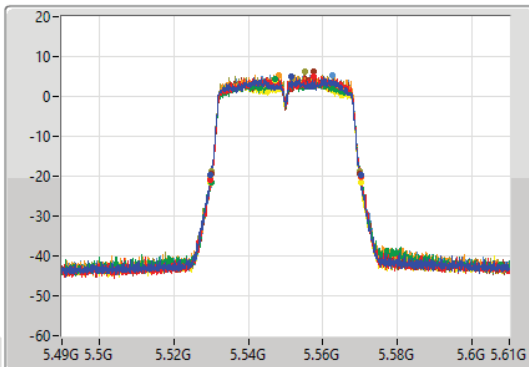

802.11n HT40_Nss1,(MCS0)_8TX

EBW

5550MHz

08/06/2021

CF: 5.55GHz
Span: 120MHz
RBW: 500kHz
VBW: 2MHz
Sweep Time: 100ms
Detector Type: Peak

CF: 5.55GHz
Span: 120MHz
RBW: 1MHz
VBW: 3MHz
Sweep Time: 100ms
Detector Type: Sample