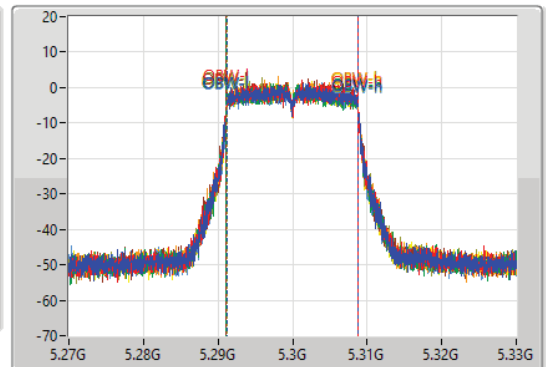

802.11n HT20_Nss1,(MCS0)_8TX

EBW

5300MHz

07/06/2021

CF: 5.3GHz
 Span: 60MHz
 RBW: 300kHz
 VBW: 1MHz
 Sweep Time: 100ms
 Detector Type: Peak

CF: 5.3GHz
 Span: 60MHz
 RBW: 300kHz
 VBW: 1MHz
 Sweep Time: 100ms
 Detector Type: Sample