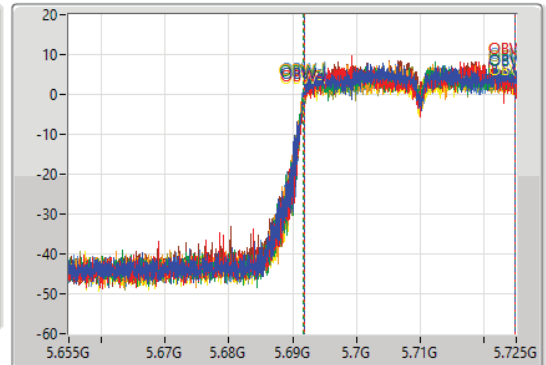

802.11n HT40_Nss1,(MCS0)_8TX

EBW

5710MHz Straddle 5.47-5.725GHz

08/06/2021

CF: 5.69GHz
 Span: 70MHz
 RBW: 500kHz
 VBW: 2MHz
 Sweep Time: 100ms
 Detector Type: Peak

CF: 5.69GHz
 Span: 70MHz
 RBW: 1MHz
 VBW: 3MHz
 Sweep Time: 100ms
 Detector Type: Sample