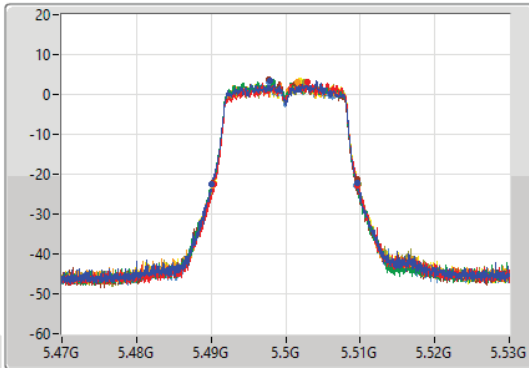

802.11a_Nss1,(6Mbps)_8TX

EBW

5500MHz

07/06/2021

CF: 5.5GHz
Span: 60MHz
RBW: 300kHz
VBW: 1MHz
Sweep Time: 100ms
Detector Type: Peak

CF: 5.5GHz
Span: 60MHz
RBW: 300kHz
VBW: 1MHz
Sweep Time: 100ms
Detector Type: Sample