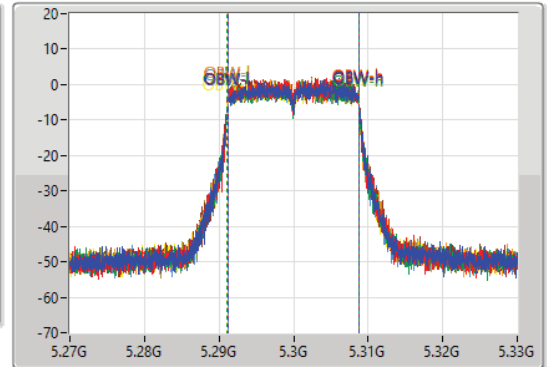

802.11ac VHT20_Nss1,(MCS0)_8TX

EBW

5300MHz

07/06/2021

CF: 5.3GHz
 Span: 60MHz
 RBW: 300kHz
 VBW: 1MHz
 Sweep Time: 100ms
 Detector Type: Peak

CF: 5.3GHz
 Span: 60MHz
 RBW: 300kHz
 VBW: 1MHz
 Sweep Time: 100ms
 Detector Type: Sample