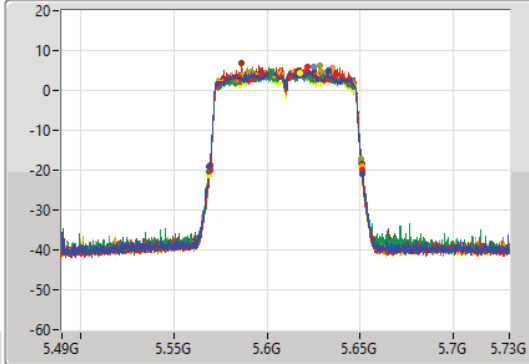

802.11ac VHT80_Nss1,(MCS0)_8TX

EBW

5610MHz

08/06/2021

CF
5.61GHz
Span
240MHz
RBW
1MHz
VBW
3MHz
Sweep Time
100ms
Detector Type
Peak

CF
5.61GHz
Span
240MHz
RBW
2MHz
VBW
10MHz
Sweep Time
100ms
Detector Type
Sample