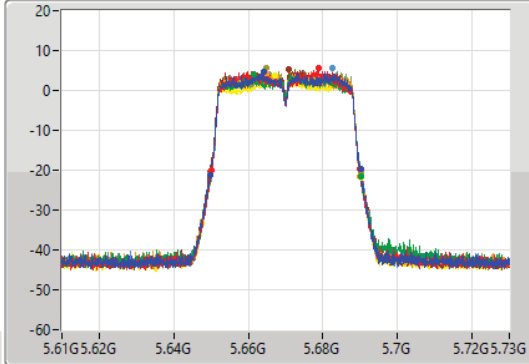

802.11n HT40_Nss1,(MCS0)_8TX

EBW

5670MHz

08/06/2021

CF: 5.67GHz
Span: 120MHz
RBW: 500kHz
VBW: 2MHz
Sweep Time: 100ms
Detector Type: Peak

CF: 5.67GHz
Span: 120MHz
RBW: 1MHz
VBW: 3MHz
Sweep Time: 100ms
Detector Type: Sample