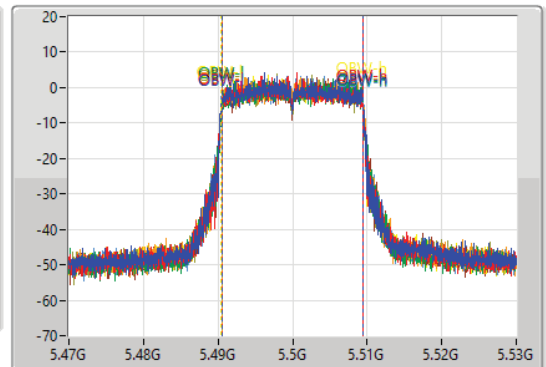

- Port 1
- Port 2
- Port 3
- Port 4
- Port 5
- Port 6
- Port 7
- Port 8

26dB(Hz)	Fl-26dB(Hz)	Fh-26dB(Hz)	OBW(Hz)	Fl-OBW(Hz)	Fh-OBW(Hz)	Limit(Hz)	Port
21.15M	5.48941G	5.51056G	18.861M	5.490525G	5.509385G	Inf	1
21.06M	5.48941G	5.51047G	18.921M	5.490495G	5.509415G	Inf	2
21.18M	5.48932G	5.5105G	18.891M	5.490525G	5.509415G	Inf	3
20.94M	5.4895G	5.51044G	18.891M	5.490525G	5.509415G	Inf	4
21.15M	5.48956G	5.51071G	18.861M	5.490555G	5.509415G	Inf	5
20.94M	5.48947G	5.51041G	18.921M	5.490495G	5.509415G	Inf	6
21.21M	5.48932G	5.51053G	18.921M	5.490495G	5.509415G	Inf	7
21.75M	5.48899G	5.51074G	18.951M	5.490465G	5.509415G	Inf	8