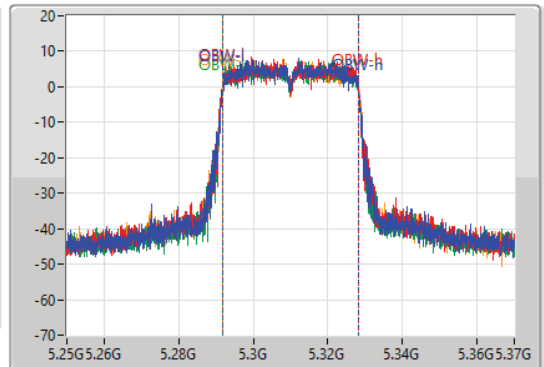

802.11n HT40_Nss1,(MCS0)_4TX

EBW

5310MHz

05/06/2021

CF
5.31GHz
Span
120MHz
RBW
500kHz
VBW
2MHz
Sweep Time
100ms
Detector Type
Peak

CF
5.31GHz
Span
120MHz
RBW
1MHz
VBW
3MHz
Sweep Time
100ms
Detector Type
Sample