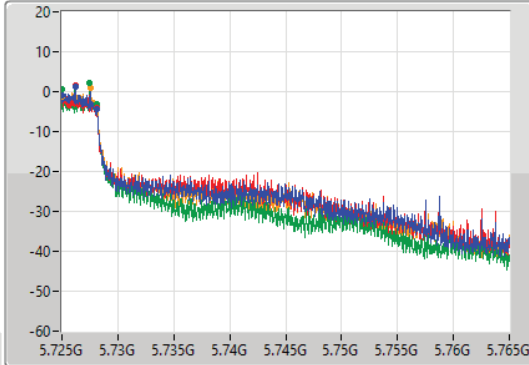

802.11n HT40_Nss1,(MCS0)_4TX

EBW

5710MHz Straddle 5.725-5.85GHz

04/06/2021

CF
5.745GHz
Span
40MHz
RBW
100kHz
VBW
300kHz
Sweep Time
100ms
Detector Type
Peak

CF
5.745GHz
Span
40MHz
RBW
100kHz
VBW
300kHz
Sweep Time
100ms
Detector Type
Sample