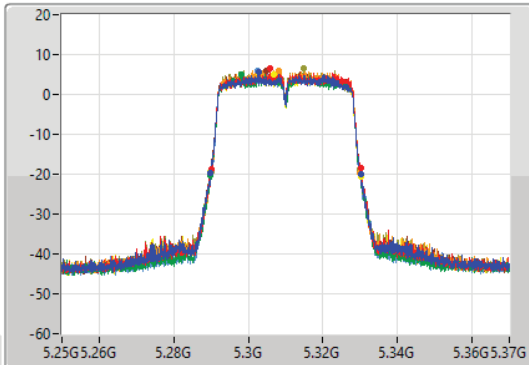

802.11n HT40_Nss1,(MCS0)_8TX

EBW

5310MHz

07/06/2021

CF: 5.31GHz
Span: 120MHz
RBW: 500kHz
VBW: 2MHz
Sweep Time: 100ms
Detector Type: Peak

CF: 5.31GHz
Span: 120MHz
RBW: 1MHz
VBW: 3MHz
Sweep Time: 100ms
Detector Type: Sample