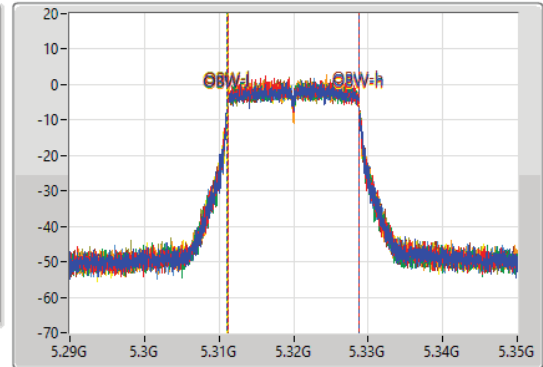

802.11n HT20_Nss1,(MCS0)_8TX

EBW

5320MHz

07/06/2021

CF: 5.32GHz
 Span: 60MHz
 RBW: 300kHz
 VBW: 1MHz
 Sweep Time: 100ms
 Detector Type: Peak

CF: 5.32GHz
 Span: 60MHz
 RBW: 300kHz
 VBW: 1MHz
 Sweep Time: 100ms
 Detector Type: Sample