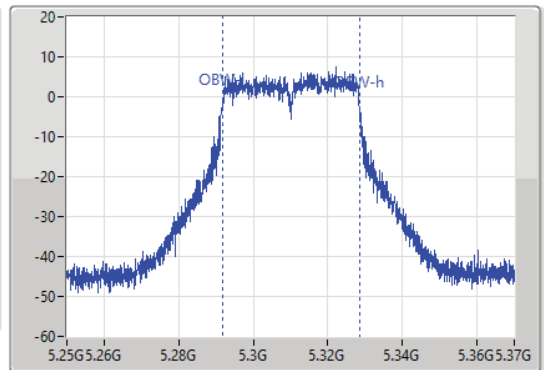

802.11n HT40_Nss1,(MCS0)_1TX

EBW

5310MHz

01/07/2021

CF: 5.31GHz
 Span: 120MHz
 RBW: 500kHz
 VBW: 2MHz
 Sweep Time: 100ms
 Detector Type: Peak
 Port 1

CF: 5.31GHz
 Span: 120MHz
 RBW: 1MHz
 VBW: 3MHz
 Sweep Time: 100ms
 Detector Type: Sample