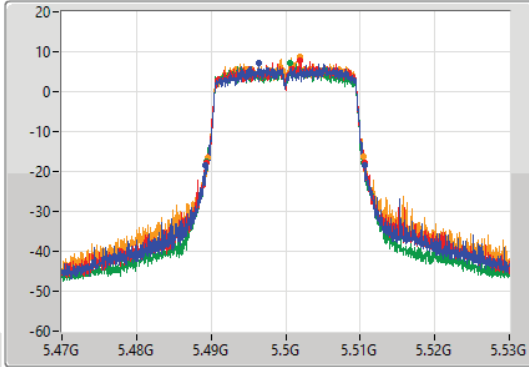

802.11ax HEW20_Nss1,(MCS0)_4TX

EBW

5500MHz

04/06/2021

CF
5.5GHz
Span
60MHz
RBW
300kHz
VBW
1MHz
Sweep Time
100ms
Detector Type
Peak

CF
5.5GHz
Span
60MHz
RBW
300kHz
VBW
1MHz
Sweep Time
100ms
Detector Type
Sample