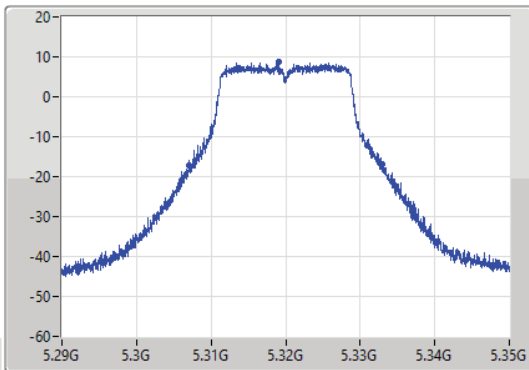

CF
5.32GHz
Span
60MHz
RBW
300kHz
VBW
1MHz
Sweep Time
100ms
Detector Type
Sample