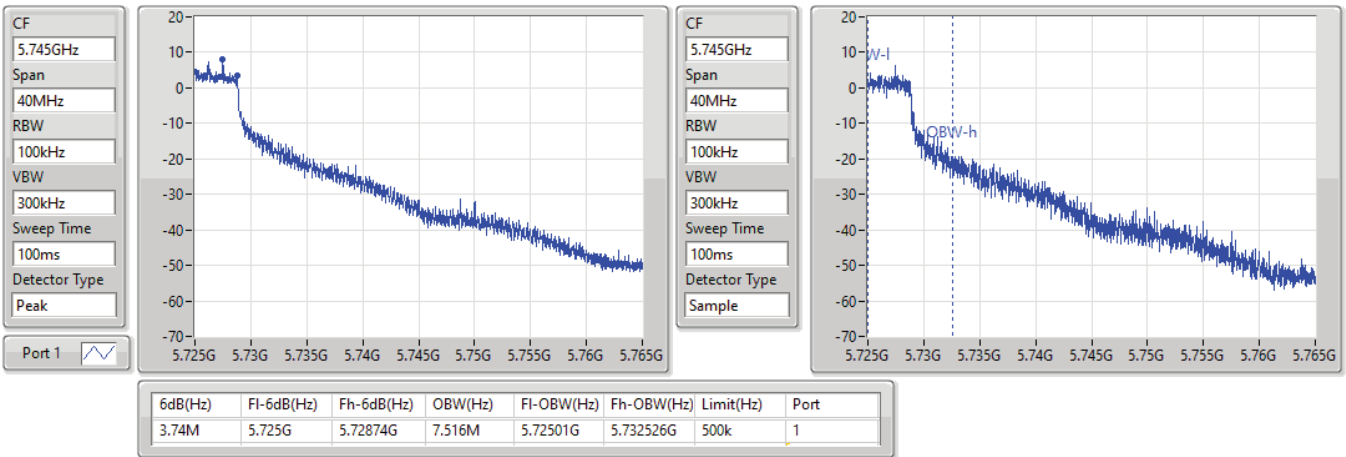

802.11ac VHT20_Nss1,(MCS0)_1TX
5720MHz Straddle 5.725-5.85GHz

EBW

01/07/2021