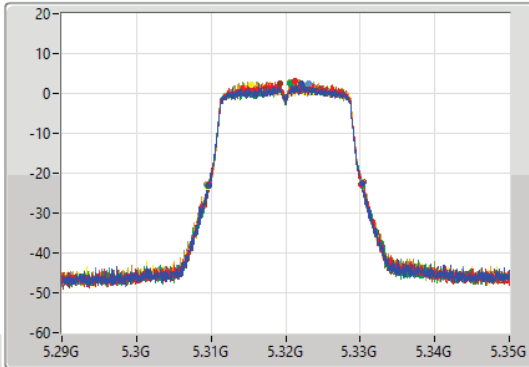

802.11n HT20_Nss1,(MCS0)_8TX

EBW

5320MHz

07/06/2021

CF: 5.32GHz
Span: 60MHz
RBW: 300kHz
VBW: 1MHz
Sweep Time: 100ms
Detector Type: Peak

CF: 5.32GHz
Span: 60MHz
RBW: 300kHz
VBW: 1MHz
Sweep Time: 100ms
Detector Type: Sample