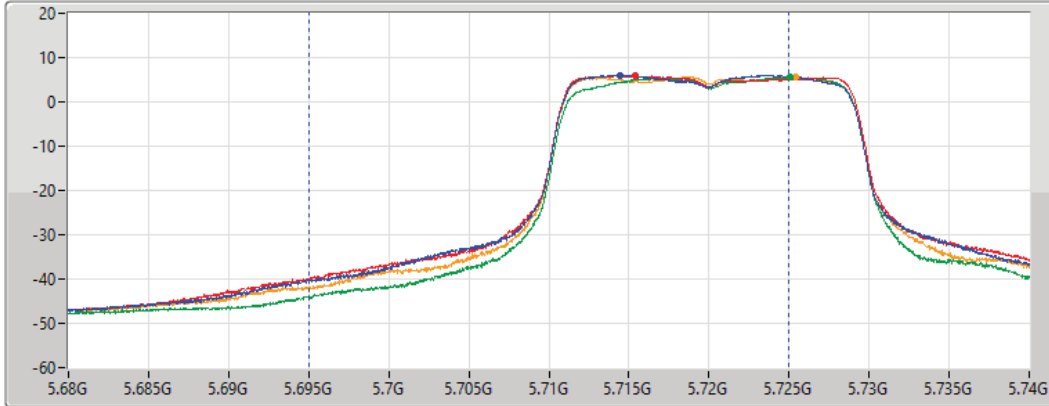

802.11n HT20_Nss1,(MCS0)_4TX

AV Power

5720MHz Straddle 5.47-5.725GHz_TnomVnom

04/06/2021

CF
5.71GHz

Span
60MHz

RBW
1MHz

VBW
3MHz

Sweep Time
20ms

Detector Type
RMS

CP BW
30MHz

Port 1

Port 2

Port 3

Port 4

Sum= Total Power
PX=Port X

Sum(dBm)	P1(dBm)	P2(dBm)	P3(dBm)	P4(dBm)
22.13	16.40	16.29	15.56	16.13

802.11n HT20_Nss1,(MCS0)_4TX

AV Power

5720MHz Straddle 5.725-5.85GHz_TnomVnom

04/06/2021

CF
5.735GHz

Span
40MHz

RBW
1MHz

VBW
3MHz

Sweep Time
20ms

Detector Type
RMS

CP BW
20MHz