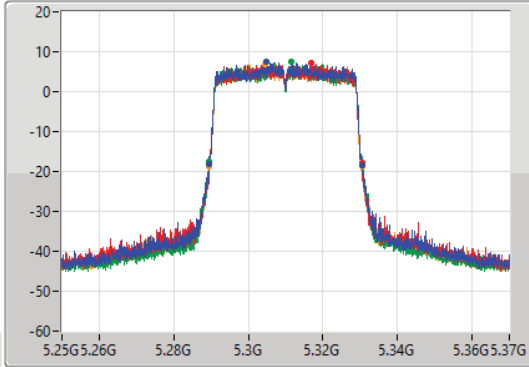

802.11ax HEW40_Nss1,(MCS0)_4TX

EBW

5310MHz

04/06/2021

CF
5.31GHz
Span
120MHz
RBW
500kHz
VBW
2MHz
Sweep Time
100ms
Detector Type
Peak

CF
5.31GHz
Span
120MHz
RBW
1MHz
VBW
3MHz
Sweep Time
100ms
Detector Type
Sample