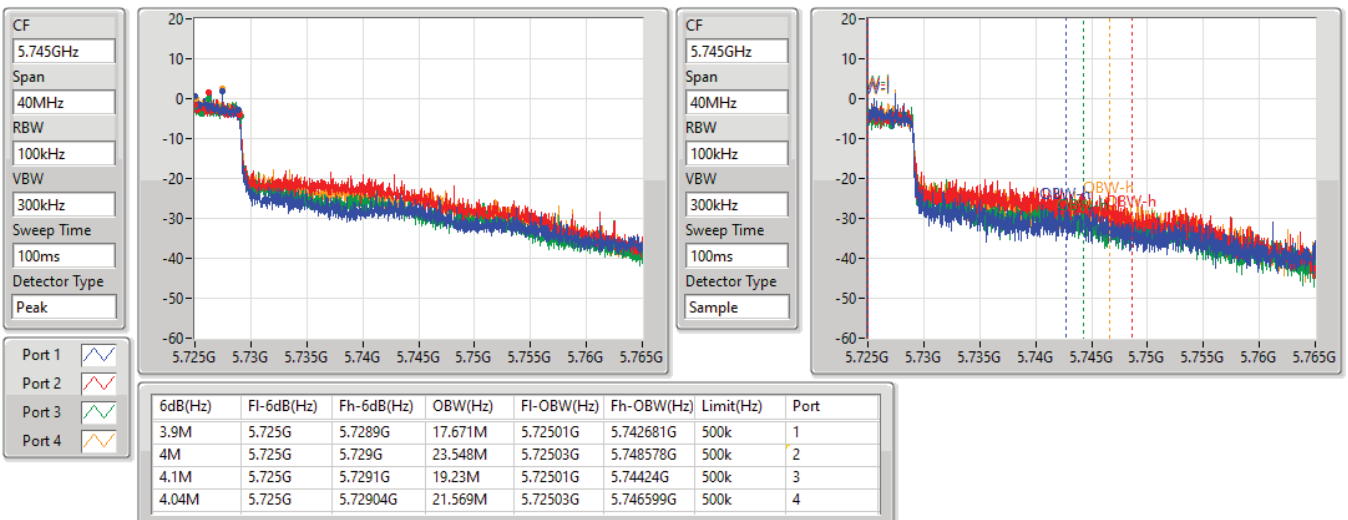

802.11ax HEW40_Nss1,(MCS0)_4TX

EBW

5710MHz Straddle 5.47-5.725GHz

04/06/2021

802.11ax HEW40_Nss1,(MCS0)_4TX

EBW

5710MHz Straddle 5.725-5.85GHz

04/06/2021