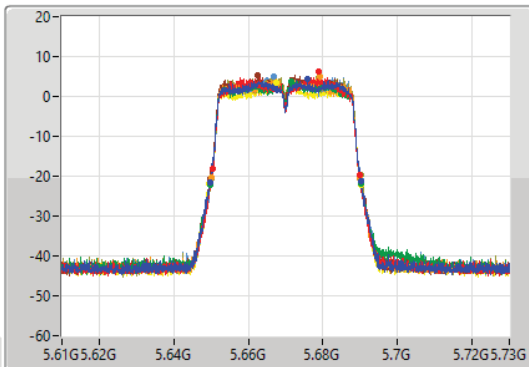

802.11ac VHT40_Nss1,(MCS0)_8TX

EBW

5670MHz

08/06/2021

CF: 5.67GHz
Span: 120MHz
RBW: 500kHz
VBW: 2MHz
Sweep Time: 100ms
Detector Type: Peak

CF: 5.67GHz
Span: 120MHz
RBW: 1MHz
VBW: 3MHz
Sweep Time: 100ms
Detector Type: Sample