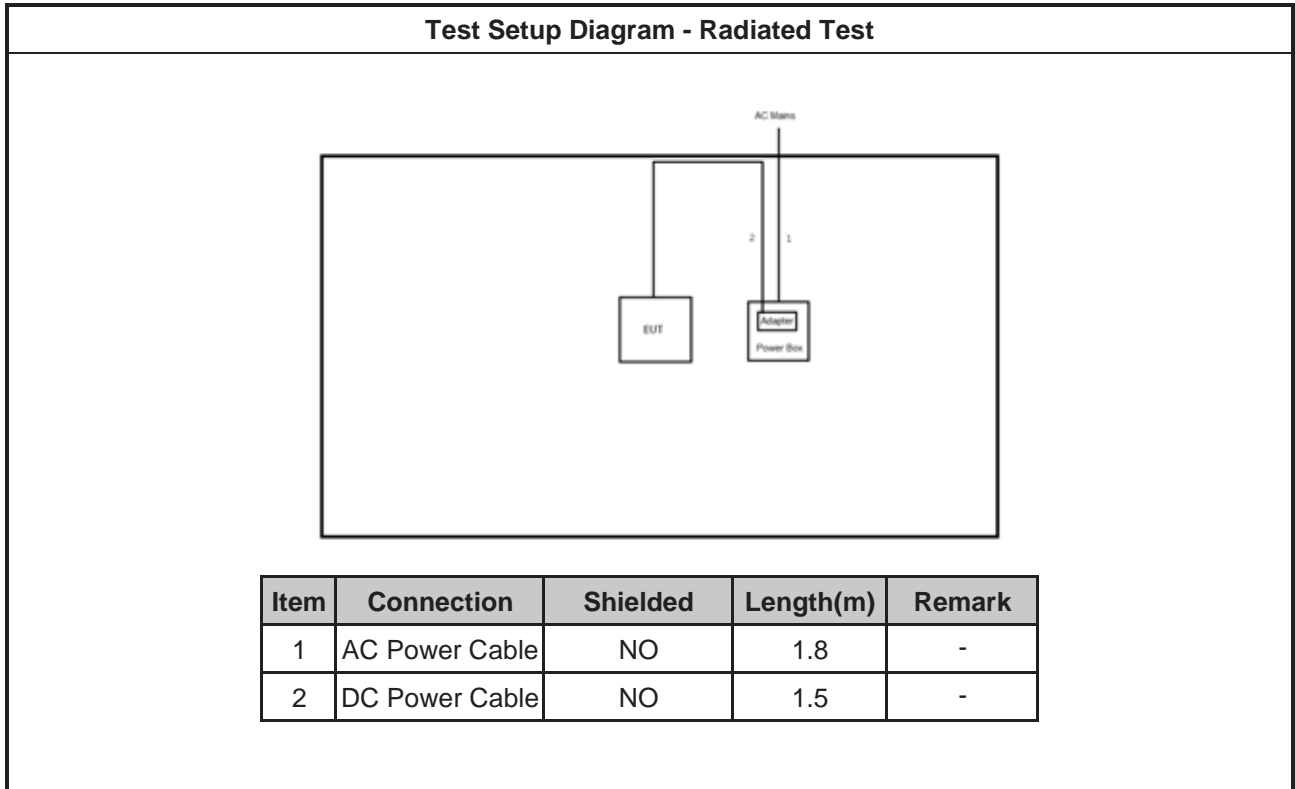

The Worst Case Mode for Following Conformance Tests	
Tests Item	Simultaneous Transmission Analysis
Operating Mode	CTX
1	Radio1: WLAN 5G(8*8)+Radio2: WLAN 2.4G+Radio3: WLAN 2.4G+BT
2	Radio1: WLAN 5G(8*8)+Radio2: WLAN 2.4G+Radio3: WLAN 5G+BT
3	Radio1: WLAN 5G(4*4 Hi+4*4 Low)+Radio2: WLAN 2.4G+Radio3: WLAN 2.4G+BT
4	Radio1: WLAN 5G(4*4 Hi+4*4 Low)+Radio2: WLAN 2.4G+Radio3: WLAN 5G+BT
Refer to Sporton Test Report No.: FA111206-01 for Co-location RF Exposure Evaluation.	

2.3 Accessories

Accessories				
Bracket ceiling mount 1	Brand Name	Senao Networks, Inc.	Model Name	CLIP CEILING 9/16 LFP
Bracket ceiling mount 2	Brand Name	Senao Networks, Inc.	Model Name	CLIP CEILING 15/16 LFP

Reminder: Regarding to more detail and other information, please refer to user manual.

2.4 Support Equipment

Support Equipment – Conducted					
No.	Equipment	Brand Name	Model Name	FCC ID	Remark
1	Notebook	DELL	E5410	-	-
2	Adapter for NB	DELL	HA65NM130	-	-

Support Equipment – Radiated					
No.	Equipment	Brand Name	Model Name	FCC ID	Remark
1	AC adapter	Asian Power Devices	WA-36A12R	-	Note 1

Note 1: Provided by customer.

2.5 Test Setup Diagram