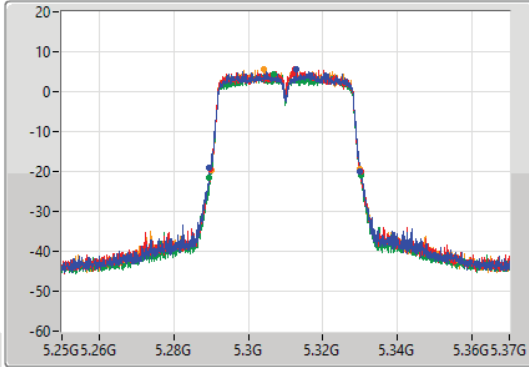

802.11ac VHT40_Nss1,(MCS0)_4TX

EBW

5310MHz

04/06/2021

CF
5.31GHz
Span
120MHz
RBW
500kHz
VBW
2MHz
Sweep Time
100ms
Detector Type
Peak

CF
5.31GHz
Span
120MHz
RBW
1MHz
VBW
3MHz
Sweep Time
100ms
Detector Type
Sample