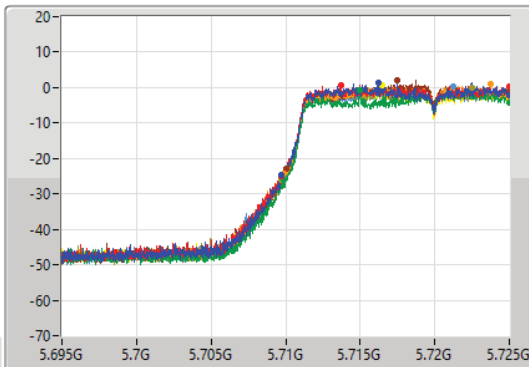

802.11ac VHT20_Nss1,(MCS0)_8TX

EBW

5720MHz Straddle 5.47-5.725GHz

07/06/2021

CF: 5.71GHz
Span: 30MHz
RBW: 200kHz
VBW: 1MHz
Sweep Time: 100ms
Detector Type: Peak

CF: 5.71GHz
Span: 30MHz
RBW: 200kHz
VBW: 1MHz
Sweep Time: 100ms
Detector Type: Sample