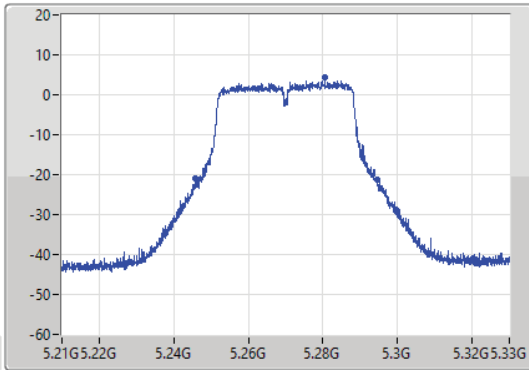

802.11n HT40_Nss1,(MCS0)_1TX

EBW

5270MHz

01/07/2021

CF: 5.27GHz
Span: 120MHz
RBW: 500kHz
VBW: 2MHz
Sweep Time: 100ms
Detector Type: Peak
Port 1

CF: 5.27GHz
Span: 120MHz
RBW: 1MHz
VBW: 3MHz
Sweep Time: 100ms
Detector Type: Sample