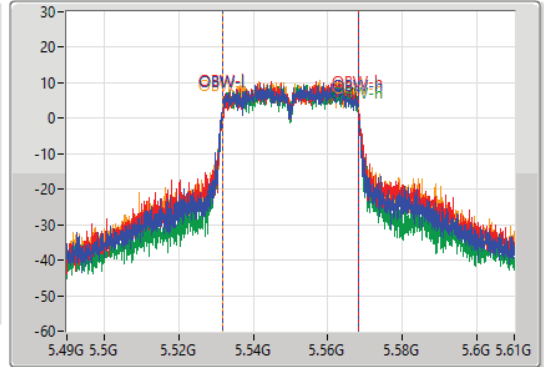

802.11ac VHT40_Nss1,(MCS0)_4TX

EBW

5550MHz

04/06/2021

CF: 5.55GHz
 Span: 120MHz
 RBW: 500kHz
 VBW: 2MHz
 Sweep Time: 100ms
 Detector Type: Peak

CF: 5.55GHz
 Span: 120MHz
 RBW: 1MHz
 VBW: 3MHz
 Sweep Time: 100ms
 Detector Type: Sample