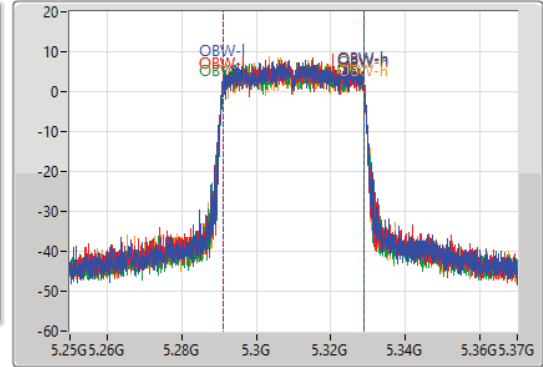

802.11ax HEW40_Nss1,(MCS0)_4TX

EBW

5310MHz

04/06/2021

CF
5.31GHz
Span
120MHz
RBW
500kHz
VBW
2MHz
Sweep Time
100ms
Detector Type
Peak

CF
5.31GHz
Span
120MHz
RBW
1MHz
VBW
3MHz
Sweep Time
100ms
Detector Type
Sample