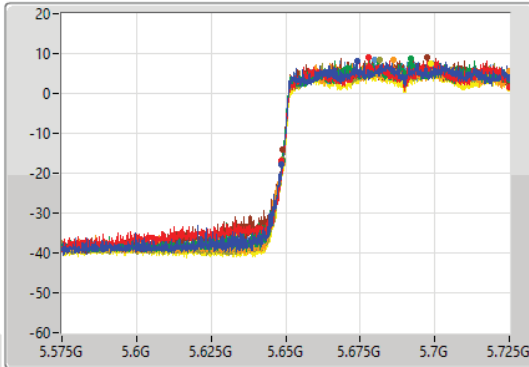

802.11ax HEW80_Nss1,(MCS0)_8TX

EBW

5690MHz Straddle 5.47-5.725GHz

08/06/2021

CF: 5.65GHz
Span: 150MHz
RBW: 1MHz
VBW: 3MHz
Sweep Time: 100ms
Detector Type: Peak

CF: 5.65GHz
Span: 150MHz
RBW: 2MHz
VBW: 10MHz
Sweep Time: 100ms
Detector Type: Sample