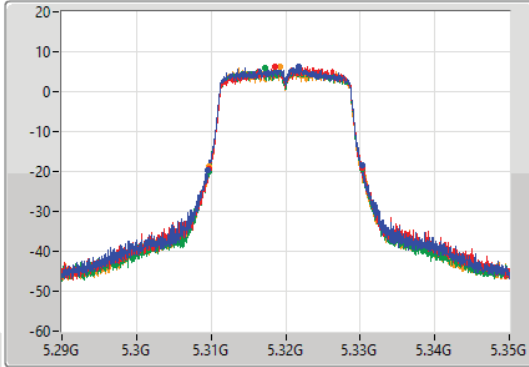

802.11n HT20_Nss1,(MCS0)_4TX

EBW

5320MHz

04/06/2021

CF
5.32GHz
Span
60MHz
RBW
300kHz
VBW
1MHz
Sweep Time
100ms
Detector Type
Peak

CF
5.32GHz
Span
60MHz
RBW
300kHz
VBW
1MHz
Sweep Time
100ms
Detector Type
Sample