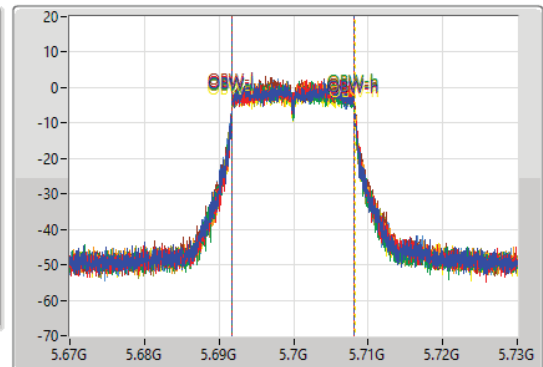

802.11a_Nss1,(6Mbps)_8TX

EBW

5700MHz

07/06/2021

CF: 5.7GHz
 Span: 60MHz
 RBW: 300kHz
 VBW: 1MHz
 Sweep Time: 100ms
 Detector Type: Peak

CF: 5.7GHz
 Span: 60MHz
 RBW: 300kHz
 VBW: 1MHz
 Sweep Time: 100ms
 Detector Type: Sample