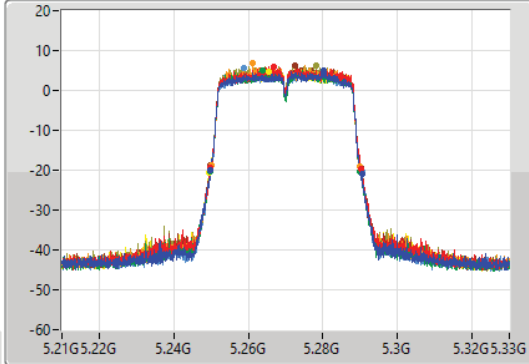

802.11n HT40_Nss1,(MCS0)_8TX

EBW

5270MHz

07/06/2021

CF: 5.27GHz
Span: 120MHz
RBW: 500kHz
VBW: 2MHz
Sweep Time: 100ms
Detector Type: Peak

CF: 5.27GHz
Span: 120MHz
RBW: 1MHz
VBW: 3MHz
Sweep Time: 100ms
Detector Type: Sample