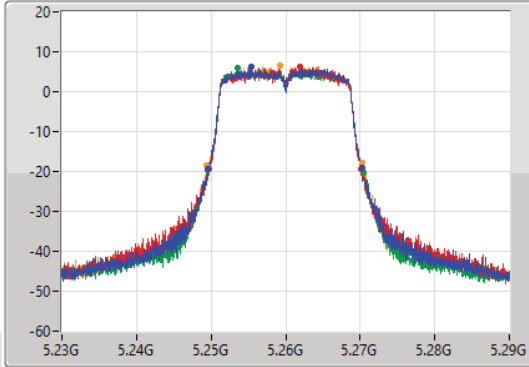

802.11n HT20_Nss1,(MCS0)_4TX

EBW

5260MHz

04/06/2021

CF
5.26GHz
Span
60MHz
RBW
300kHz
VBW
1MHz
Sweep Time
100ms
Detector Type
Peak

CF
5.26GHz
Span
60MHz
RBW
300kHz
VBW
1MHz
Sweep Time
100ms
Detector Type
Sample