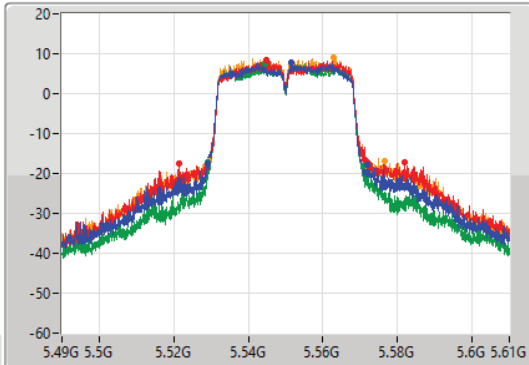

802.11n HT40_Nss1,(MCS0)_4TX

EBW

5550MHz

04/06/2021

CF
5.55GHz
Span
120MHz
RBW
500kHz
VBW
2MHz
Sweep Time
100ms
Detector Type
Peak

CF
5.55GHz
Span
120MHz
RBW
1MHz
VBW
3MHz
Sweep Time
100ms
Detector Type
Sample