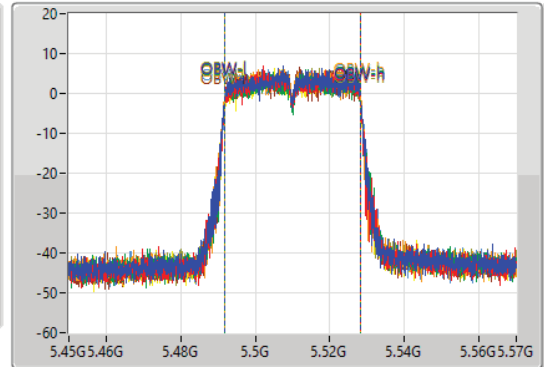

802.11n HT40_Nss1,(MCS0)_8TX

EBW

5510MHz

08/06/2021

CF: 5.51GHz
 Span: 120MHz
 RBW: 500kHz
 VBW: 2MHz
 Sweep Time: 100ms
 Detector Type: Peak

CF: 5.51GHz
 Span: 120MHz
 RBW: 1MHz
 VBW: 3MHz
 Sweep Time: 100ms
 Detector Type: Sample