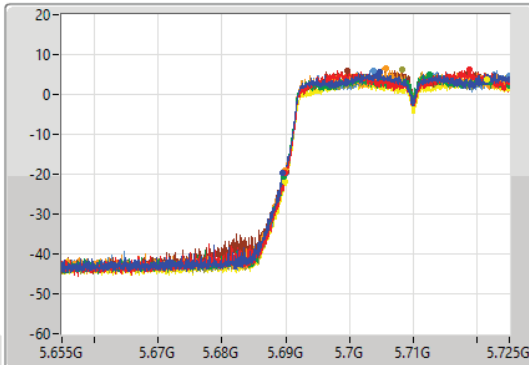

5710MHz Straddle 5.47-5.725GHz

08/06/2021

CF: 5.69GHz
Span: 70MHz
RBW: 500kHz
VBW: 2MHz
Sweep Time: 100ms
Detector Type: Peak

CF: 5.69GHz
Span: 70MHz
RBW: 1MHz
VBW: 3MHz
Sweep Time: 100ms
Detector Type: Sample