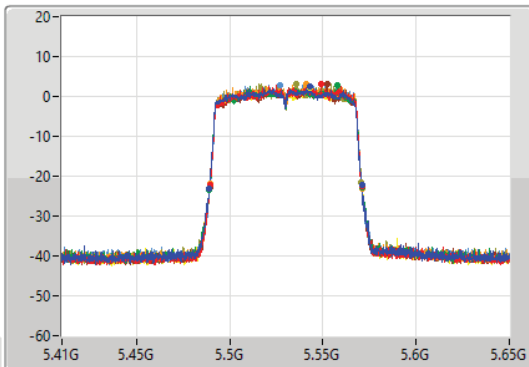

802.11ac VHT80_Nss1,(MCS0)_8TX

EBW

5530MHz

08/06/2021

CF
5.53GHz
Span
240MHz
RBW
1MHz
VBW
3MHz
Sweep Time
100ms
Detector Type
Peak

CF
5.53GHz
Span
240MHz
RBW
2MHz
VBW
10MHz
Sweep Time
100ms
Detector Type
Sample