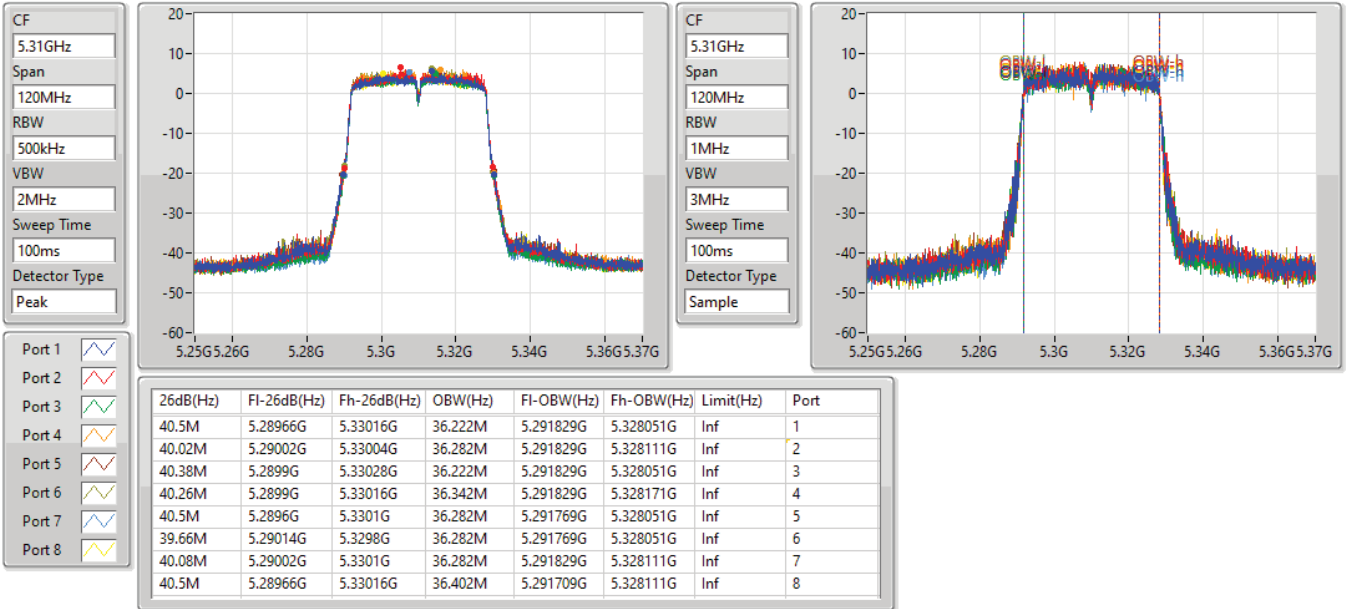

802.11ac VHT40_Nss1,(MCS0)_8TX

EBW

5310MHz

07/06/2021