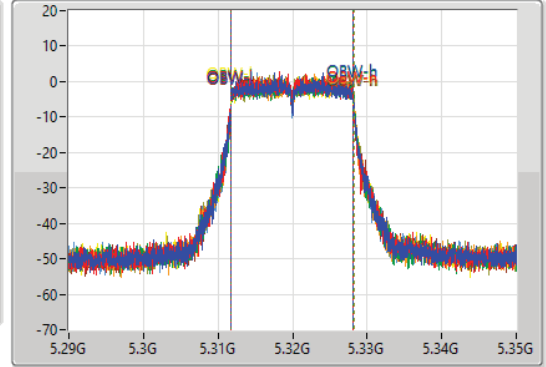

802.11a_Nss1,(6Mbps)_8TX

EBW

5320MHz

07/06/2021

CF: 5.32GHz
Span: 60MHz
RBW: 300kHz
VBW: 1MHz
Sweep Time: 100ms
Detector Type: Peak

CF: 5.32GHz
Span: 60MHz
RBW: 300kHz
VBW: 1MHz
Sweep Time: 100ms
Detector Type: Sample

- Port 1
- Port 2
- Port 3
- Port 4
- Port 5
- Port 6
- Port 7
- Port 8

26dB(Hz)	Fl-26dB(Hz)	Fh-26dB(Hz)	OBW(Hz)	Fl-OBW(Hz)	Fh-OBW(Hz)	Limit(Hz)	Port
19.47M	5.31013G	5.3296G	16.402M	5.311754G	5.328156G	Inf	1
19.62M	5.31007G	5.32969G	16.462M	5.311724G	5.328186G	Inf	2
19.44M	5.31019G	5.32963G	16.432M	5.311754G	5.328186G	Inf	3
19.29M	5.31019G	5.32948G	16.462M	5.311724G	5.328186G	Inf	4
19.44M	5.31019G	5.32963G	16.432M	5.311754G	5.328186G	Inf	5
19.44M	5.31031G	5.32975G	16.462M	5.311754G	5.328216G	Inf	6
19.5M	5.31019G	5.32969G	16.402M	5.311784G	5.328186G	Inf	7
19.41M	5.31031G	5.32972G	16.432M	5.311754G	5.328186G	Inf	8

802.11a_Nss1,(6Mbps)_8TX

EBW

5500MHz

07/06/2021

CF: 5.5GHz
Span: 60MHz
RBW: 300kHz
VBW: 1MHz
Sweep Time: 100ms
Detector Type: Peak

CF: 5.5GHz
Span: 60MHz
RBW: 300kHz
VBW: 1MHz
Sweep Time: 100ms
Detector Type: Sample

- Port 1
- Port 2
- Port 3
- Port 4
- Port 5
- Port 6
- Port 7
- Port 8

26dB(Hz)	Fl-26dB(Hz)	Fh-26dB(Hz)	OBW(Hz)	Fl-OBW(Hz)	Fh-OBW(Hz)	Limit(Hz)	Port
19.5M	5.49007G	5.50957G	16.462M	5.491724G	5.508186G	Inf	1
19.26M	5.4904G	5.50966G	16.432M	5.491784G	5.508216G	Inf	2
19.62M	5.49007G	5.50969G	16.432M	5.491724G	5.508156G	Inf	3
19.44M	5.49016G	5.5096G	16.462M	5.491754G	5.508216G	Inf	4
19.32M	5.49022G	5.50954G	16.372M	5.491754G	5.508126G	Inf	5
19.53M	5.49031G	5.50984G	16.462M	5.491754G	5.508216G	Inf	6
19.26M	5.49025G	5.50951G	16.432M	5.491754G	5.508186G	Inf	7
19.29M	5.49034G	5.50963G	16.492M	5.491724G	5.508216G	Inf	8