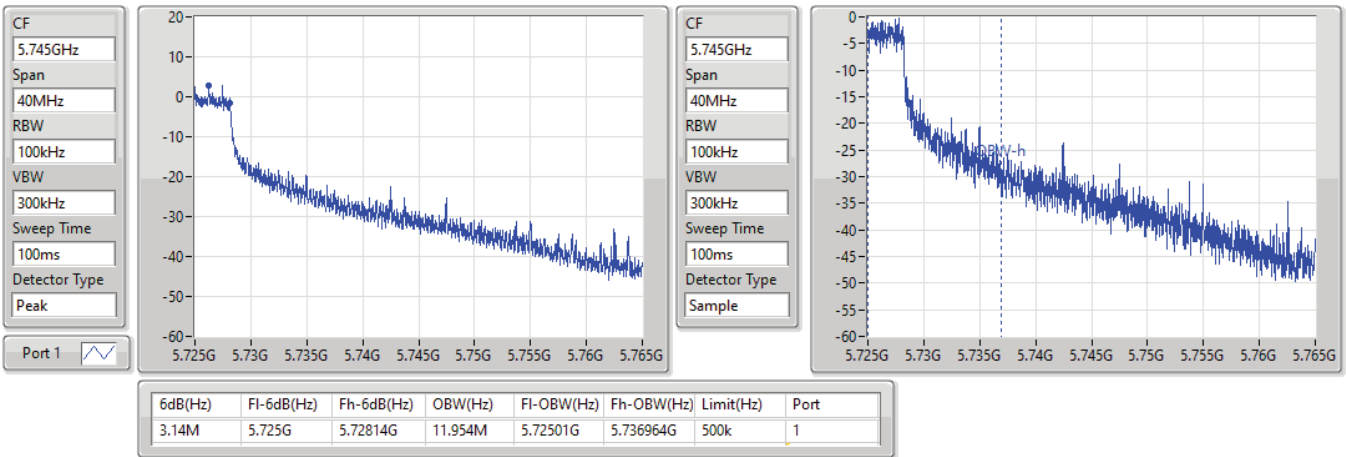

802.11n HT40_Nss1,(MCS0)_1TX

EBW

5710MHz Straddle 5.725-5.85GHz

01/07/2021