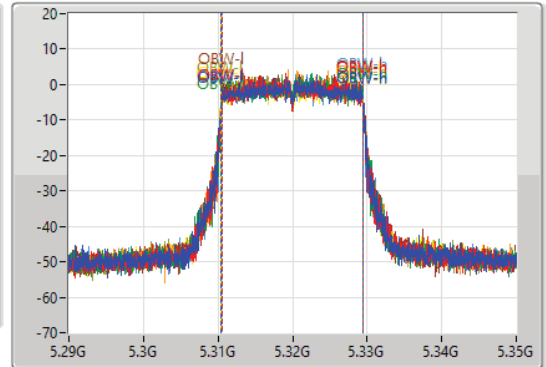

- Port 1
- Port 2
- Port 3
- Port 4
- Port 5
- Port 6
- Port 7
- Port 8

26dB(Hz)	Fl-26dB(Hz)	Fh-26dB(Hz)	OBW(Hz)	Fl-OBW(Hz)	Fh-OBW(Hz)	Limit(Hz)	Port
21.24M	5.30932G	5.33056G	18.951M	5.310465G	5.329415G	Inf	1
20.94M	5.30947G	5.33041G	18.951M	5.310495G	5.329445G	Inf	2
21.36M	5.30941G	5.33077G	19.01M	5.310465G	5.329475G	Inf	3
21.15M	5.30938G	5.33053G	18.981M	5.310465G	5.329445G	Inf	4
21.15M	5.30938G	5.33053G	18.921M	5.310525G	5.329445G	Inf	5
21.03M	5.30941G	5.33044G	18.951M	5.310465G	5.329415G	Inf	6
21.12M	5.30938G	5.3305G	18.921M	5.310495G	5.329415G	Inf	7
21.66M	5.30923G	5.33089G	18.981M	5.310465G	5.329445G	Inf	8