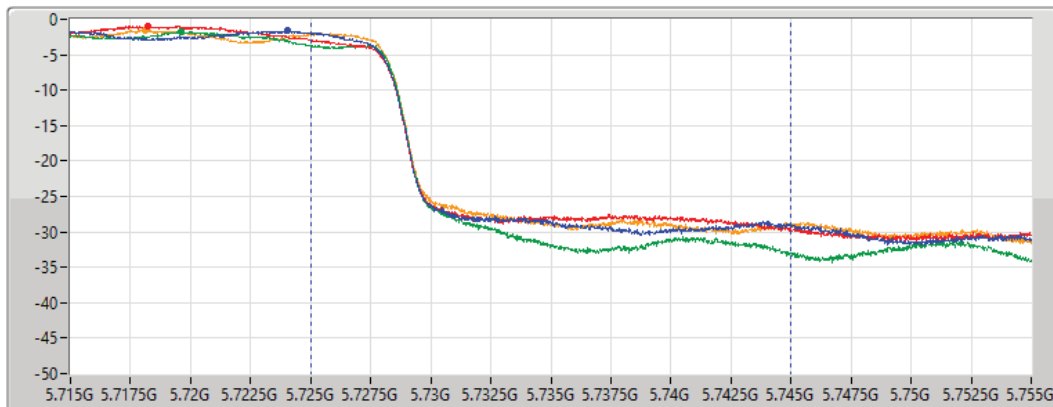

Port 1

Port 2

Port 3

Port 4

Sum= Total Power
PX=Port X

Sum(dBm)	P1(dBm)	P2(dBm)	P3(dBm)	P4(dBm)
7.80	2.06	1.34	1.13	2.46