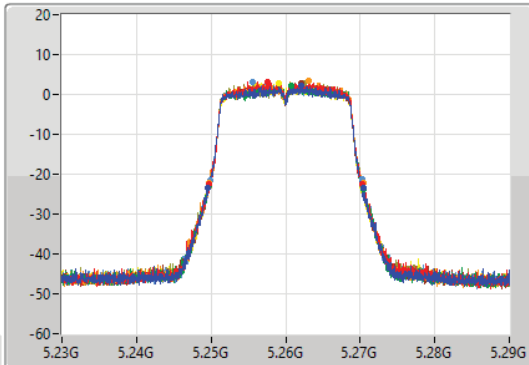

5260MHz

07/06/2021

CF
5.26GHz
Span
60MHz
RBW
300kHz
VBW
1MHz
Sweep Time
100ms
Detector Type
Peak

CF
5.26GHz
Span
60MHz
RBW
300kHz
VBW
1MHz
Sweep Time
100ms
Detector Type
Sample