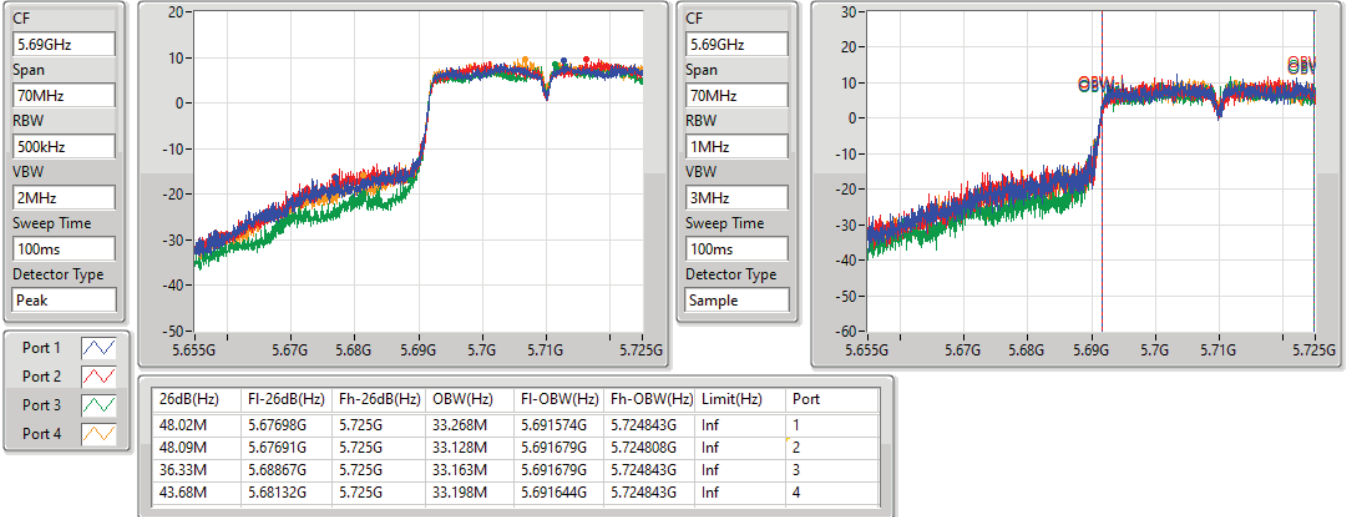

802.11ac VHT40_Nss1,(MCS0)_4TX

EBW

5710MHz Straddle 5.47-5.725GHz

04/06/2021