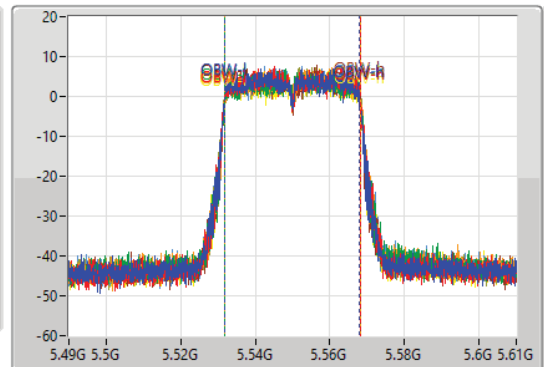

802.11n HT40_Nss1,(MCS0)_8TX

EBW

5550MHz

08/06/2021

CF: 5.55GHz
 Span: 120MHz
 RBW: 500kHz
 VBW: 2MHz
 Sweep Time: 100ms
 Detector Type: Peak

CF: 5.55GHz
 Span: 120MHz
 RBW: 1MHz
 VBW: 3MHz
 Sweep Time: 100ms
 Detector Type: Sample