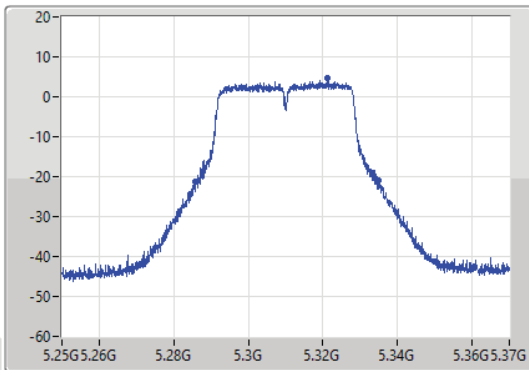

802.11n HT40_Nss1,(MCS0)_1TX

EBW

5310MHz

01/07/2021

CF: 5.31GHz
 Span: 120MHz
 RBW: 500kHz
 VBW: 2MHz
 Sweep Time: 100ms
 Detector Type: Peak
 Port 1

CF: 5.31GHz
 Span: 120MHz
 RBW: 1MHz
 VBW: 3MHz
 Sweep Time: 100ms
 Detector Type: Sample