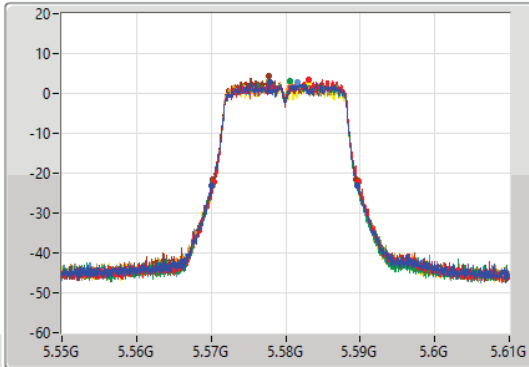

802.11a_Nss1,(6Mbps)_8TX

EBW

5580MHz

07/06/2021

CF: 5.58GHz
Span: 60MHz
RBW: 300kHz
VBW: 1MHz
Sweep Time: 100ms
Detector Type: Peak

CF: 5.58GHz
Span: 60MHz
RBW: 300kHz
VBW: 1MHz
Sweep Time: 100ms
Detector Type: Sample