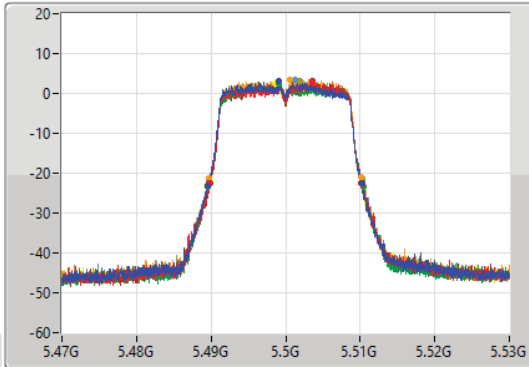

802.11ac VHT20_Nss1,(MCS0)_8TX

EBW

5500MHz

07/06/2021

CF: 5.5GHz
Span: 60MHz
RBW: 300kHz
VBW: 1MHz
Sweep Time: 100ms
Detector Type: Peak

CF: 5.5GHz
Span: 60MHz
RBW: 300kHz
VBW: 1MHz
Sweep Time: 100ms
Detector Type: Sample