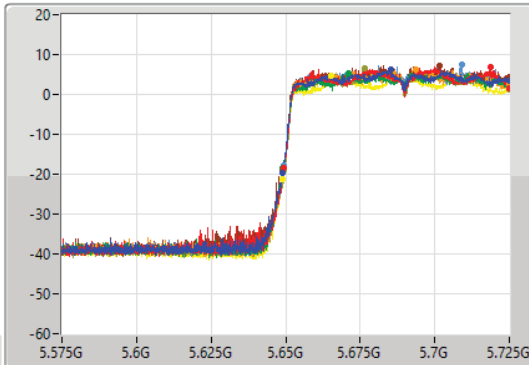

802.11ac VHT80_Nss1,(MCS0)_8TX

EBW

5690MHz Straddle 5.47-5.725GHz

08/06/2021

CF
5.65GHz
Span
150MHz
RBW
1MHz
VBW
3MHz
Sweep Time
100ms
Detector Type
Peak

CF
5.65GHz
Span
150MHz
RBW
2MHz
VBW
10MHz
Sweep Time
100ms
Detector Type
Sample