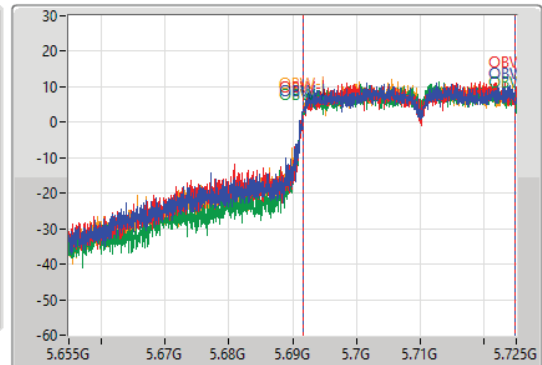

802.11n HT40_Nss1,(MCS0)_4TX

EBW

5710MHz Straddle 5.47-5.725GHz

04/06/2021

CF
5.69GHz
Span
70MHz
RBW
500kHz
VBW
2MHz
Sweep Time
100ms
Detector Type
Peak

CF
5.69GHz
Span
70MHz
RBW
1MHz
VBW
3MHz
Sweep Time
100ms
Detector Type
Sample