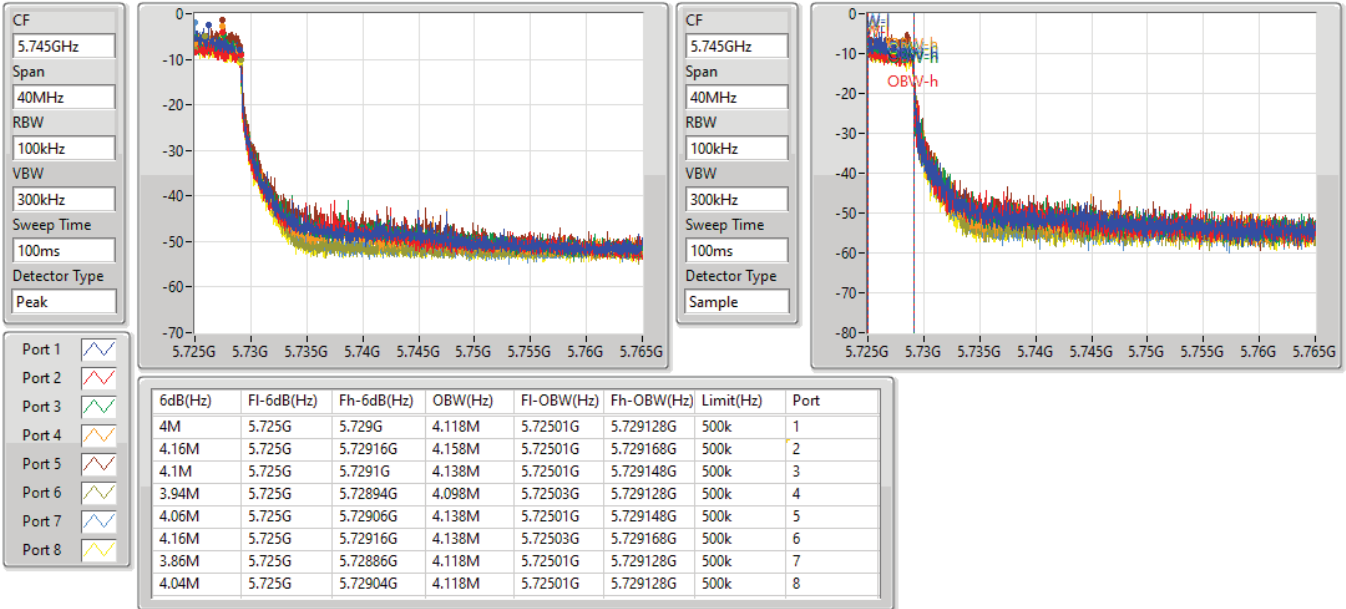

802.11ax HEW40_Nss1,(MCS0)_8TX

EBW

5710MHz Straddle 5.725-5.85GHz

08/06/2021