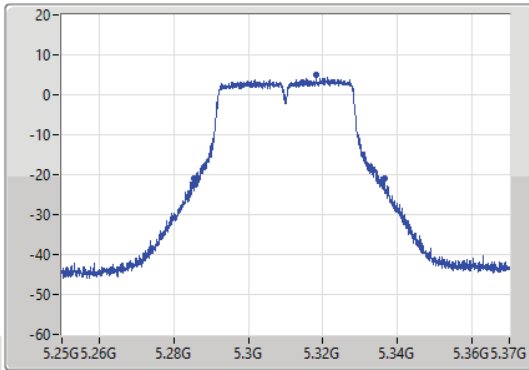

802.11ac VHT40_Nss1,(MCS0)_1TX

EBW

5310MHz

01/07/2021

CF
5.31GHz
Span
120MHz
RBW
500kHz
VBW
2MHz
Sweep Time
100ms
Detector Type
Peak
Port 1

CF
5.31GHz
Span
120MHz
RBW
1MHz
VBW
3MHz
Sweep Time
100ms
Detector Type
Sample