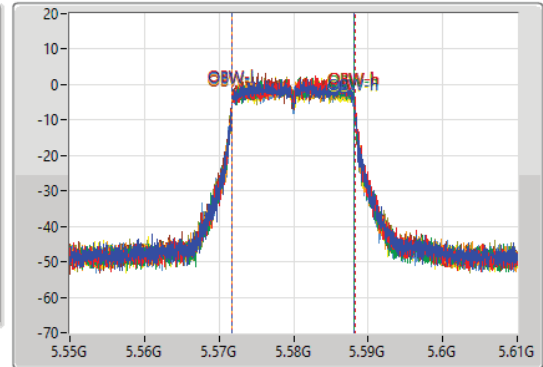

802.11a_Nss1,(6Mbps)_8TX

EBW

5580MHz

07/06/2021

CF: 5.58GHz
 Span: 60MHz
 RBW: 300kHz
 VBW: 1MHz
 Sweep Time: 100ms
 Detector Type: Peak

CF: 5.58GHz
 Span: 60MHz
 RBW: 300kHz
 VBW: 1MHz
 Sweep Time: 100ms
 Detector Type: Sample