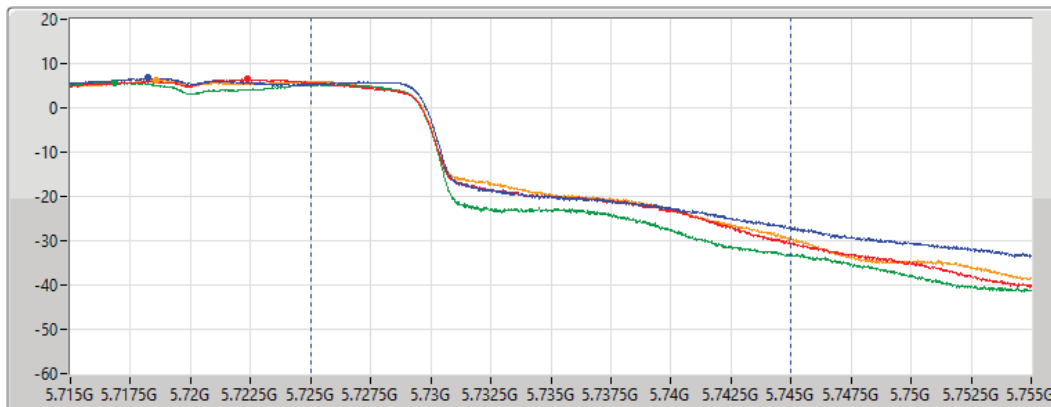

Port 1

Port 2

Port 3

Port 4

Sum= Total Power
PX=Port X

Sum(dBm)	P1(dBm)	P2(dBm)	P3(dBm)	P4(dBm)
17.31	11.90	10.92	10.98	11.28