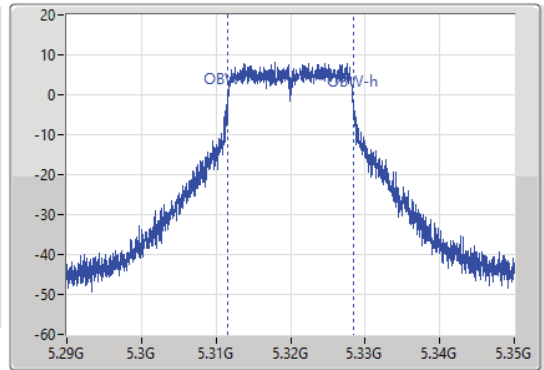

26dB(Hz)	Fl-26dB(Hz)	Fh-26dB(Hz)	OBW(Hz)	Fl-OBW(Hz)	Fh-OBW(Hz)	Limit(Hz)	Port
25.92M	5.30728G	5.3332G	16.882M	5.311544G	5.328426G	Inf	1

802.11a_Nss1,(6Mbps)_1TX

EBW

5500MHz

01/07/2021

CF
5.5GHz
Span
60MHz
RBW
300kHz
VBW
1MHz
Sweep Time
100ms
Detector Type
Peak
Port 1