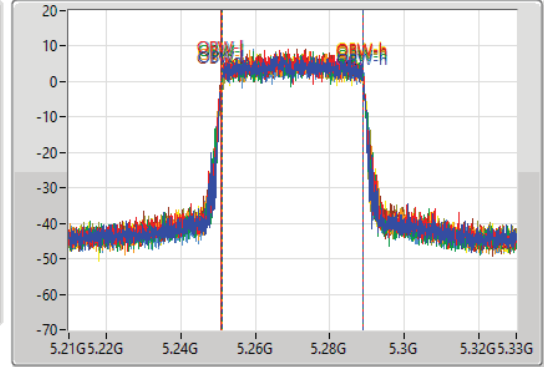

- Port 1
- Port 2
- Port 3
- Port 4
- Port 5
- Port 6
- Port 7
- Port 8

26dB(Hz)	Fl-26dB(Hz)	Fh-26dB(Hz)	OBW(Hz)	Fl-OBW(Hz)	Fh-OBW(Hz)	Limit(Hz)	Port
41.1M	5.2493G	5.2904G	37.841M	5.251049G	5.288891G	Inf	1
41.16M	5.2493G	5.29046G	38.021M	5.25093G	5.288951G	Inf	2
41.1M	5.24948G	5.29058G	37.901M	5.25099G	5.288891G	Inf	3
41.22M	5.24954G	5.29076G	37.841M	5.25099G	5.288831G	Inf	4
41.04M	5.24954G	5.29058G	38.021M	5.25093G	5.288951G	Inf	5
40.86M	5.2496G	5.29046G	37.901M	5.25099G	5.288891G	Inf	6
40.74M	5.24954G	5.29028G	37.961M	5.25099G	5.288951G	Inf	7
40.86M	5.24954G	5.2904G	37.961M	5.25099G	5.288951G	Inf	8