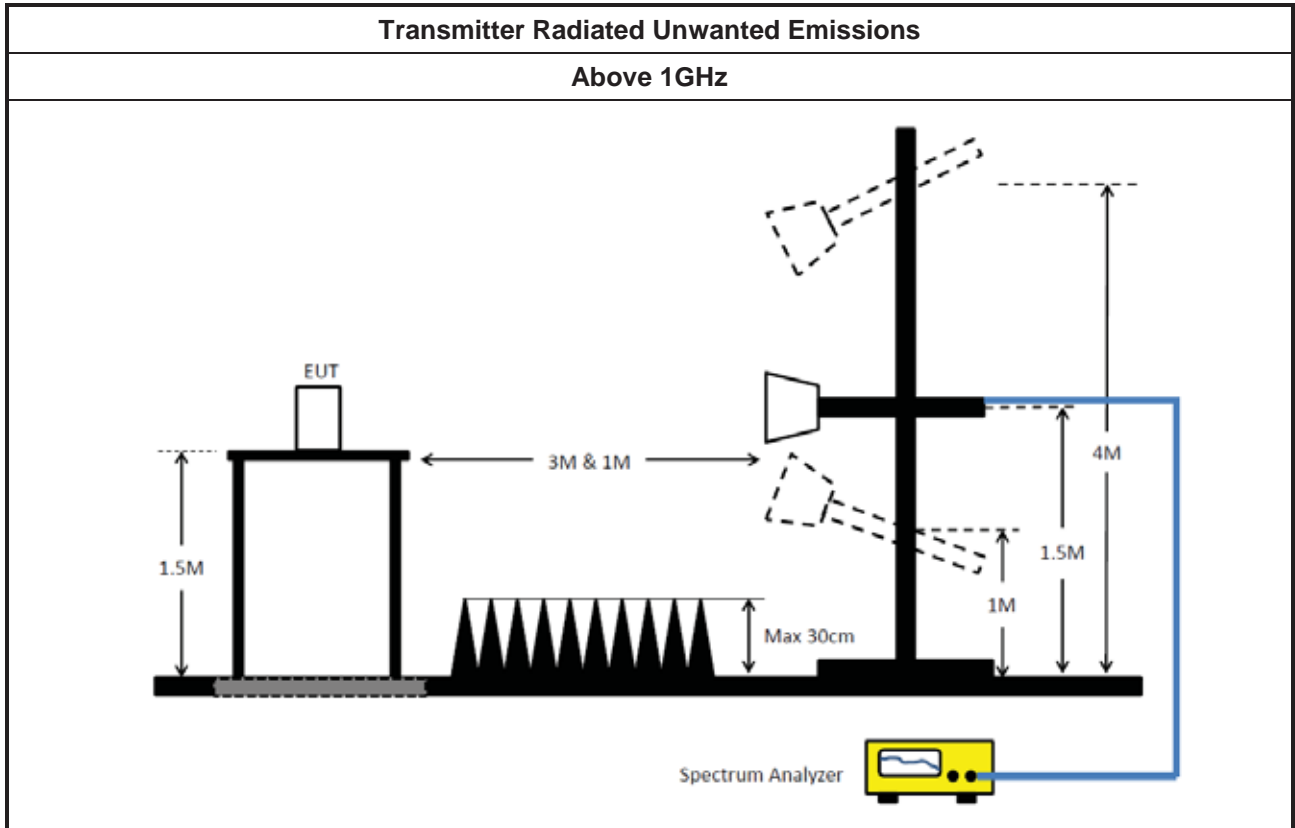

3.4.5 Test Setup

3.4.6 Test Result of Transmitter Unwanted Emissions

Refer as Appendix D