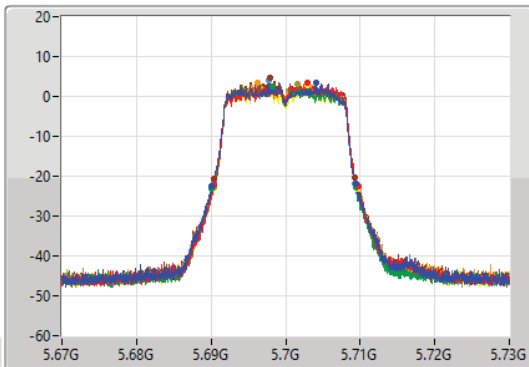

802.11a_Nss1,(6Mbps)_8TX

EBW

5700MHz

07/06/2021

CF: 5.7GHz
Span: 60MHz
RBW: 300kHz
VBW: 1MHz
Sweep Time: 100ms
Detector Type: Peak

CF: 5.7GHz
Span: 60MHz
RBW: 300kHz
VBW: 1MHz
Sweep Time: 100ms
Detector Type: Sample