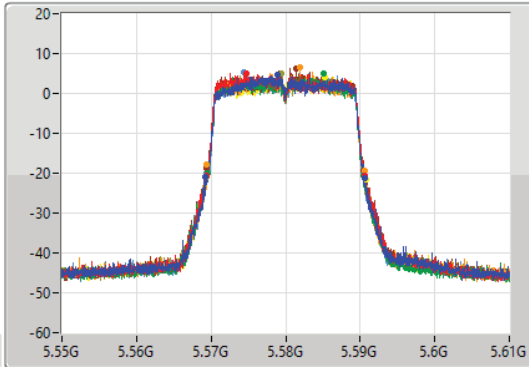

802.11ax HEW20_Nss1,(MCS0)_8TX

EBW

5580MHz

07/06/2021

CF
5.58GHz
Span
60MHz
RBW
300kHz
VBW
1MHz
Sweep Time
100ms
Detector Type
Peak

CF
5.58GHz
Span
60MHz
RBW
300kHz
VBW
1MHz
Sweep Time
100ms
Detector Type
Sample