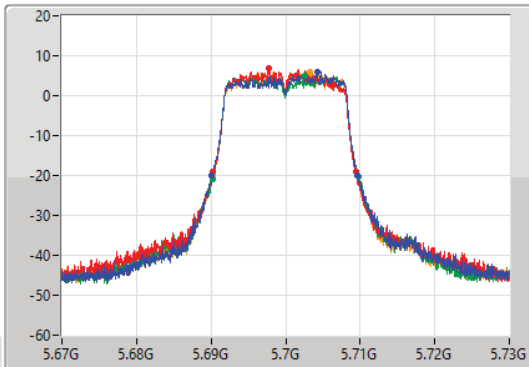

802.11a_Nss1,(6Mbps)_4TX

EBW

5700MHz

04/06/2021

CF
5.7GHz
Span
60MHz
RBW
300kHz
VBW
1MHz
Sweep Time
100ms
Detector Type
Peak

CF
5.7GHz
Span
60MHz
RBW
300kHz
VBW
1MHz
Sweep Time
100ms
Detector Type
Sample