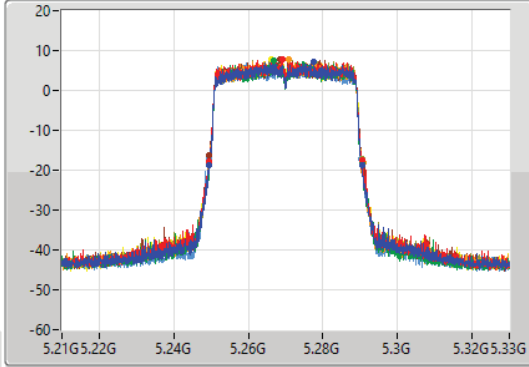

802.11ax HEW40_Nss1,(MCS0)_8TX

EBW

5270MHz

07/06/2021

CF
5.27GHz
Span
120MHz
RBW
500kHz
VBW
2MHz
Sweep Time
100ms
Detector Type
Peak

CF
5.27GHz
Span
120MHz
RBW
1MHz
VBW
3MHz
Sweep Time
100ms
Detector Type
Sample