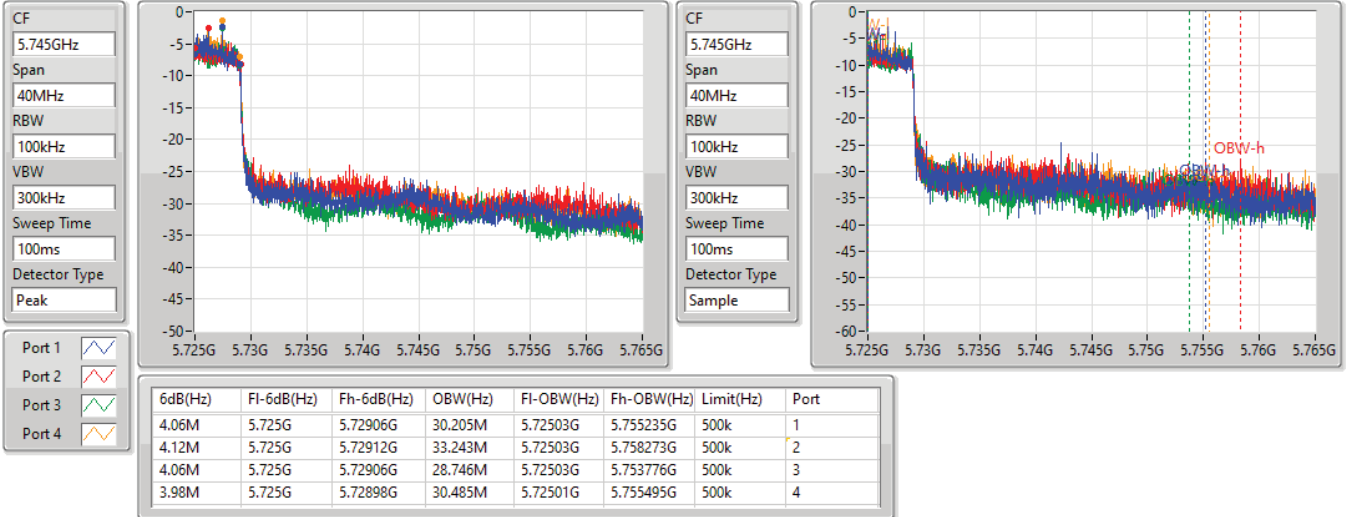

802.11ax HEW80_Nss1,(MCS0)_4TX

EBW

5690MHz Straddle 5.725-5.85GHz

04/06/2021

Summary

Mode	Max-N dB (Hz)	Max-OBW (Hz)	ITU-Code	Min-N dB (Hz)	Min-OBW (Hz)
5.15-5.25GHz	-	-	-	-	-
802.11ac VHT80+80_Nss1,(MCS0)_4TX(Port1&Port2&Port3&Port4)	82.2M	76.042M	76M0D1D	81.24M	75.802M
802.11ax HEW80+80_Nss1,(MCS0)_4TX(Port1&Port2&Port3&Port4)	82.56M	77.601M	77M6D1D	82.2M	77.241M
5.25-5.35GHz	-	-	-	-	-
802.11a_Nss1,(6Mbps)_8TX	19.68M	16.492M	16M5D1D	18.99M	16.372M
802.11n HT20_Nss1,(MCS0)_8TX	20.85M	17.691M	17M7D1D	20.43M	17.571M
802.11n HT40_Nss1,(MCS0)_8TX	40.74M	36.402M	36M4D1D	39.84M	36.222M
802.11ac VHT20_Nss1,(MCS0)_8TX	20.97M	17.691M	17M7D1D	20.31M	17.571M
802.11ac VHT40_Nss1,(MCS0)_8TX	40.62M	36.402M	36M4D1D	39.66M	36.222M
802.11ac VHT80_Nss1,(MCS0)_8TX	82.56M	75.922M	75M9D1D	81.24M	75.562M
802.11ac VHT80+80_Nss1,(MCS0)_4TX(Port5&Port6&Port7&Port8)	81.96M	75.922M	75M9D1D	81.12M	75.562M
802.11ax HEW20_Nss1,(MCS0)_8TX	21.81M	19.01M	19M0D1D	20.73M	18.891M
802.11ax HEW40_Nss1,(MCS0)_8TX	41.22M	38.021M	38M0D1D	40.56M	37.841M
802.11ax HEW80_Nss1,(MCS0)_8TX	82.8M	77.481M	77M5D1D	81.84M	77.001M
802.11ax HEW80+80_Nss1,(MCS0)_4TX(Port5&Port6&Port7&Port8)	82.92M	77.601M	77M6D1D	81.72M	77.241M
5.47-5.725GHz	-	-	-	-	-
802.11a_Nss1,(6Mbps)_8TX	19.62M	16.492M	16M5D1D	14.355M	13.178M
802.11n HT20_Nss1,(MCS0)_8TX	21.12M	17.691M	17M7D1D	14.985M	13.778M
802.11n HT40_Nss1,(MCS0)_8TX	40.74M	36.402M	36M4D1D	34.93M	32.849M
802.11ac VHT20_Nss1,(MCS0)_8TX	20.97M	17.691M	17M7D1D	14.94M	13.808M
802.11ac VHT40_Nss1,(MCS0)_8TX	40.74M	36.462M	36M5D1D	34.895M	32.849M
802.11ac VHT80_Nss1,(MCS0)_8TX	82.2M	75.922M	75M9D1D	75.6M	72.339M
802.11ac VHT80+80_Nss1,(MCS0)_8TX	83.52M	76.522M	76M5D1D	82.8M	76.042M
802.11ax HEW20_Nss1,(MCS0)_8TX	21.75M	19.01M	19M0D1D	15.375M	14.453M
802.11ax HEW40_Nss1,(MCS0)_8TX	41.22M	38.081M	38M1D1D	35.175M	33.618M
802.11ax HEW80_Nss1,(MCS0)_8TX	83.16M	77.721M	77M7D1D	75.975M	73.088M
802.11ax HEW80+80_Nss1,(MCS0)_8TX	84.48M	78.201M	78M2D1D	83.28M	77.721M
5.725-5.85GHz	-	-	-	-	-
802.11a_Nss1,(6Mbps)_8TX	3.12M	3.418M	3M42D1D	3.1M	3.338M
802.11n HT20_Nss1,(MCS0)_8TX	3.76M	4.018M	4M02D1D	3.34M	3.898M
802.11n HT40_Nss1,(MCS0)_8TX	3.26M	3.538M	3M54D1D	2.48M	3.438M
802.11ac VHT20_Nss1,(MCS0)_8TX	3.84M	3.978M	3M98D1D	3.72M	3.898M
802.11ac VHT40_Nss1,(MCS0)_8TX	3.16M	3.538M	3M54D1D	2.5M	3.438M
802.11ac VHT80_Nss1,(MCS0)_8TX	3.2M	3.838M	3M84D1D	2.88M	3.578M
802.11ax HEW20_Nss1,(MCS0)_8TX	4.48M	4.558M	4M56D1D	4.28M	4.498M
802.11ax HEW40_Nss1,(MCS0)_8TX	4.16M	4.158M	4M16D1D	3.86M	4.098M
802.11ax HEW80_Nss1,(MCS0)_8TX	4.14M	4.238M	4M24D1D	3.9M	4.138M