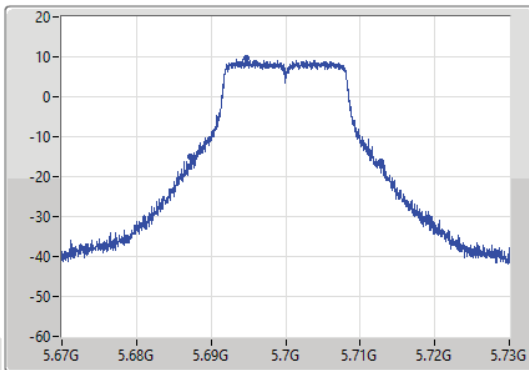

CF: 5.7GHz
Span: 60MHz
RBW: 300kHz
VBW: 1MHz
Sweep Time: 100ms
Detector Type: Sample