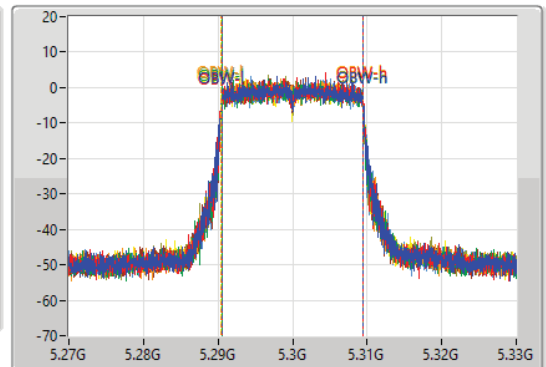

- Port 1
- Port 2
- Port 3
- Port 4
- Port 5
- Port 6
- Port 7
- Port 8

26dB(Hz)	Fl-26dB(Hz)	Fh-26dB(Hz)	OBW(Hz)	Fl-OBW(Hz)	Fh-OBW(Hz)	Limit(Hz)	Port
21.39M	5.28923G	5.31062G	18.951M	5.290495G	5.309445G	Inf	1
21.24M	5.28941G	5.31065G	18.921M	5.290495G	5.309415G	Inf	2
21.81M	5.28923G	5.31104G	18.951M	5.290495G	5.309445G	Inf	3
21.03M	5.28956G	5.31059G	18.951M	5.290465G	5.309415G	Inf	4
21.12M	5.28947G	5.31059G	18.921M	5.290495G	5.309415G	Inf	5
20.73M	5.28956G	5.31029G	18.891M	5.290495G	5.309385G	Inf	6
21.36M	5.28932G	5.31068G	18.951M	5.290495G	5.309445G	Inf	7
21.3M	5.28941G	5.31071G	18.981M	5.290465G	5.309445G	Inf	8