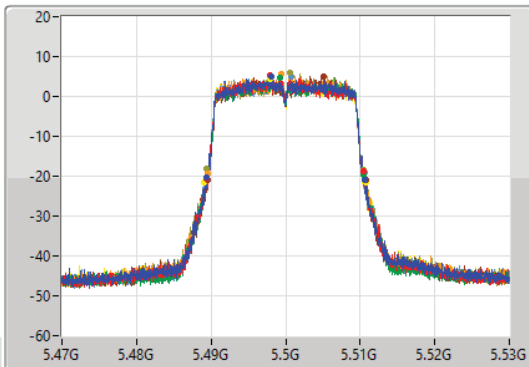

802.11ax HEW20_Nss1,(MCS0)_8TX

EBW

5500MHz

07/06/2021

CF
5.5GHz
Span
60MHz
RBW
300kHz
VBW
1MHz
Sweep Time
100ms
Detector Type
Peak

CF
5.5GHz
Span
60MHz
RBW
300kHz
VBW
1MHz
Sweep Time
100ms
Detector Type
Sample