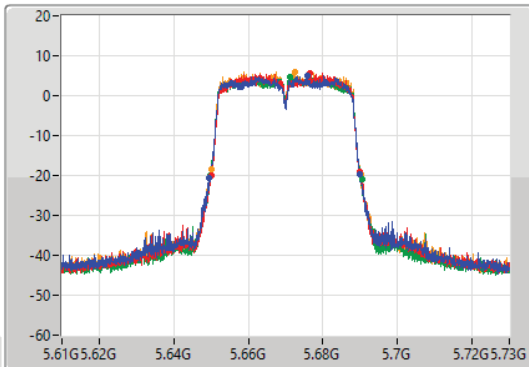

802.11ac VHT40_Nss1,(MCS0)_4TX

EBW

5670MHz

04/06/2021

CF: 5.67GHz
Span: 120MHz
RBW: 500kHz
VBW: 2MHz
Sweep Time: 100ms
Detector Type: Peak

CF: 5.67GHz
Span: 120MHz
RBW: 1MHz
VBW: 3MHz
Sweep Time: 100ms
Detector Type: Sample