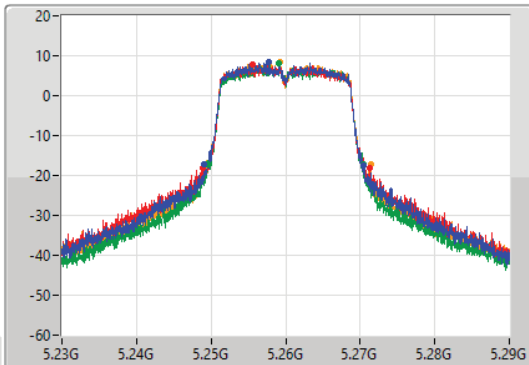

5260MHz

04/06/2021

CF
5.26GHz
Span
60MHz
RBW
300kHz
VBW
1MHz
Sweep Time
100ms
Detector Type
Peak

CF
5.26GHz
Span
60MHz
RBW
300kHz
VBW
1MHz
Sweep Time
100ms
Detector Type
Sample