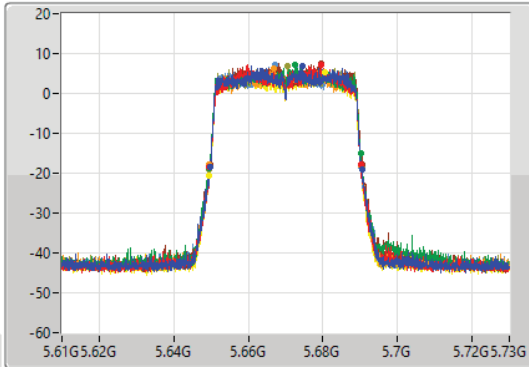

802.11ax HEW40_Nss1,(MCS0)_8TX

EBW

5670MHz

08/06/2021

CF: 5.67GHz
Span: 120MHz
RBW: 500kHz
VBW: 2MHz
Sweep Time: 100ms
Detector Type: Peak

CF: 5.67GHz
Span: 120MHz
RBW: 1MHz
VBW: 3MHz
Sweep Time: 100ms
Detector Type: Sample