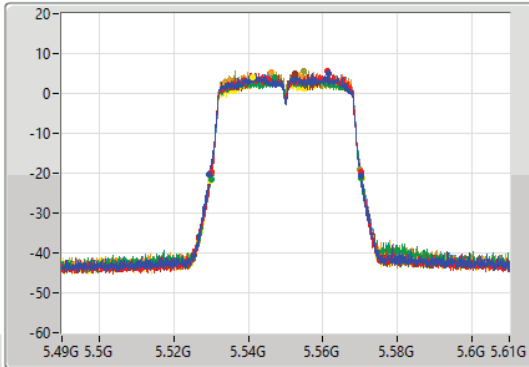

802.11ac VHT40_Nss1,(MCS0)_8TX

EBW

5550MHz

08/06/2021

CF: 5.55GHz
Span: 120MHz
RBW: 500kHz
VBW: 2MHz
Sweep Time: 100ms
Detector Type: Peak

CF: 5.55GHz
Span: 120MHz
RBW: 1MHz
VBW: 3MHz
Sweep Time: 100ms
Detector Type: Sample