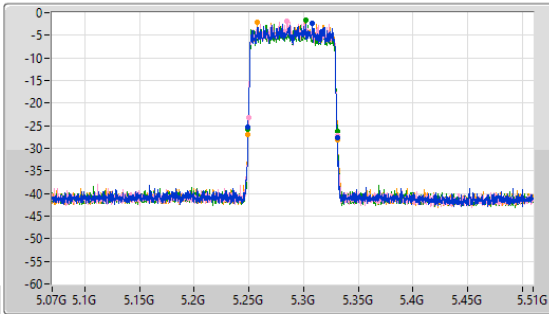

5.25-5.35GHz_802.11ax HEW80-BF_Nss1,(MCS0)_4TX

EBW

5290MHz

21/12/2022

CF: 5.29GHz
Span: 440MHz
RBW: 1MHz
VBW: 3MHz
Sweep Time: 100ms
Detector Type: Peak

CF: 5.29GHz
Span: 200MHz
RBW: 1MHz
VBW: 3MHz
Sweep Time: 100ms
Detector Type: Peak