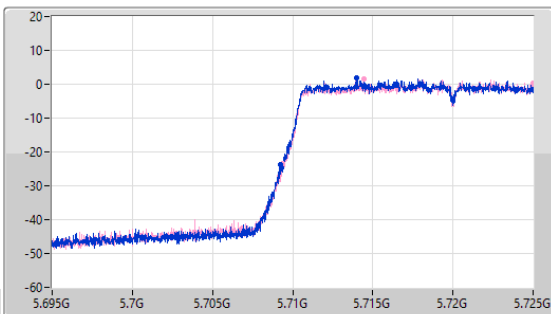

CF: 5.71GHz
Span: 30MHz
RBW: 200kHz
VBW: 1MHz
Sweep Time: 100ms
Detector Type: Peak