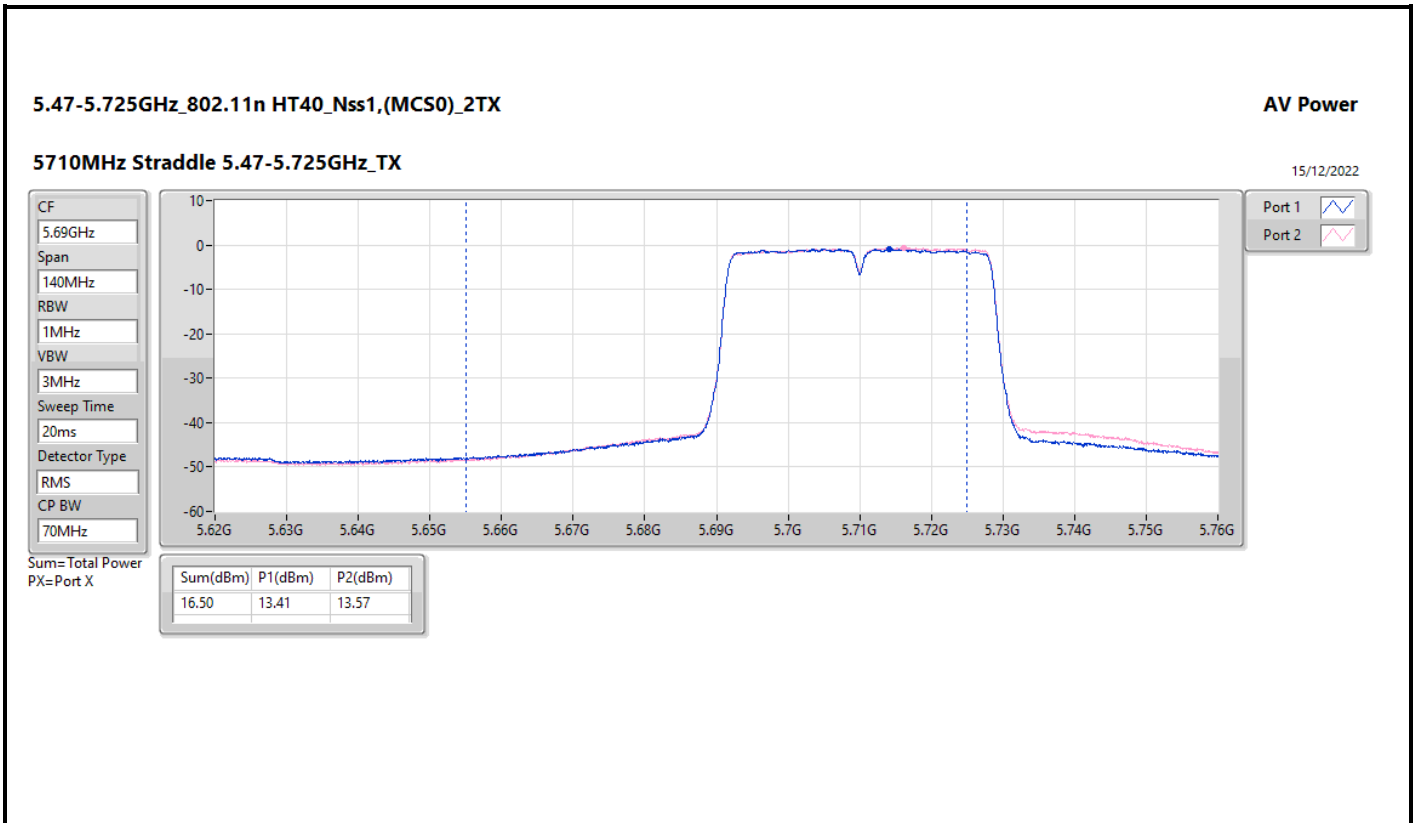

### Appendix C.4

Mode	Result	DG (dBi)	Port 1 (dBm)	Port 2 (dBm)	Total Power (dBm)	Power Limit (dBm)	EIRP (dBm)	EIRP Limit (dBm)
5775MHz	Pass	13.00	15.16	15.92	18.57	23.00	31.57	36.00

DG = Directional Gain; Port X = Port X output power