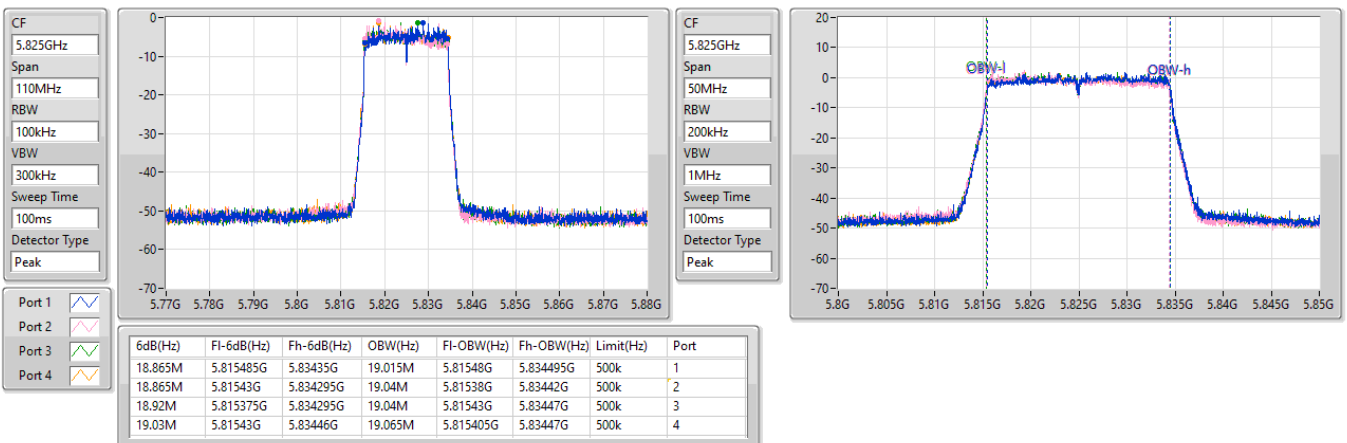

5.725-5.85GHz_802.11ax HEW20-BF_Nss1,(MCS0)_4TX

EBW

5825MHz

21/12/2022