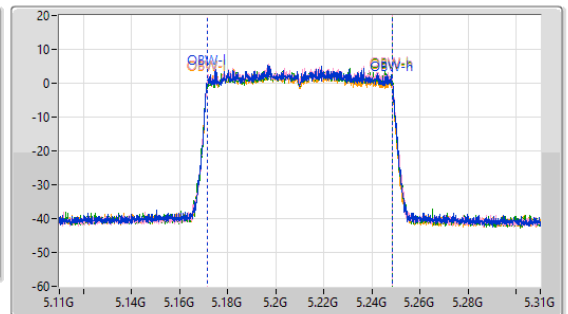

5.15-5.25GHz\_802.11ax HEW80-BF\_Nss1,(MCS0)\_4TX

EBW

5210MHz

21/12/2022

CF: 5.21GHz  
 Span: 440MHz  
 RBW: 1MHz  
 VBW: 3MHz  
 Sweep Time: 100ms  
 Detector Type: Peak

CF: 5.21GHz  
 Span: 200MHz  
 RBW: 1MHz  
 VBW: 3MHz  
 Sweep Time: 100ms  
 Detector Type: Peak