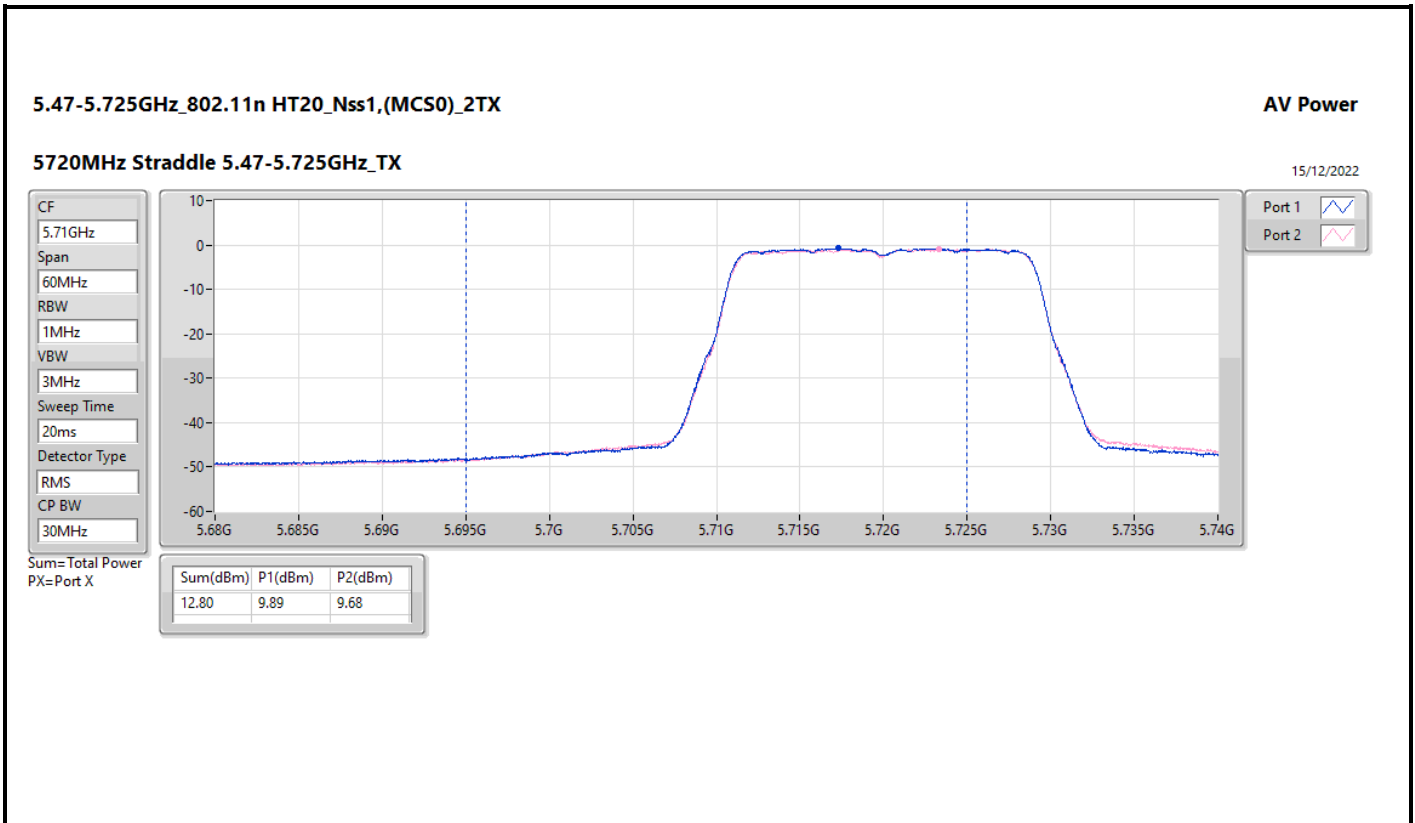

### Appendix C.4

Mode	Result	DG (dBi)	Port 1 (dBm)	Port 2 (dBm)	Total Power (dBm)	Power Limit (dBm)	EIRP (dBm)	EIRP Limit (dBm)
5775MHz	Pass	13.00	15.16	15.92	18.57	23.00	31.57	36.00

DG = Directional Gain; Port X = Port X output power