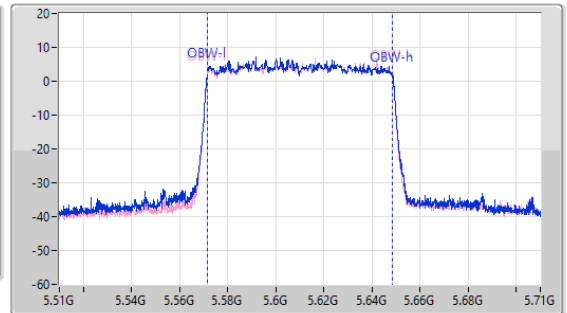

EBW

5610MHz

15/12/2022

CF  
5.61GHz  
Span  
440MHz  
RBW  
1MHz  
VBW  
3MHz  
Sweep Time  
100ms  
Detector Type  
Peak

CF  
5.61GHz  
Span  
200MHz  
RBW  
1MHz  
VBW  
3MHz  
Sweep Time  
100ms  
Detector Type  
Peak