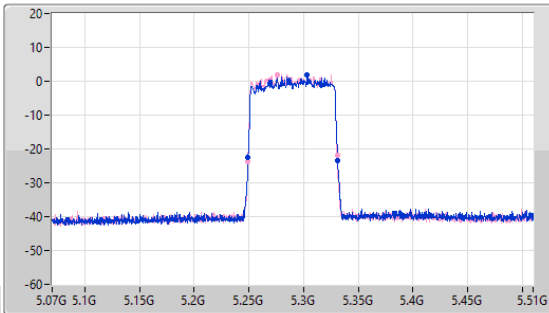

5.25-5.35GHz_802.11ax HEW80_Nss1,(MCS0)_2TX

EBW

5290MHz

15/12/2022

CF
5.29GHz
Span
440MHz
RBW
1MHz
VBW
3MHz
Sweep Time
100ms
Detector Type
Peak

CF
5.29GHz
Span
200MHz
RBW
1MHz
VBW
3MHz
Sweep Time
100ms
Detector Type
Peak