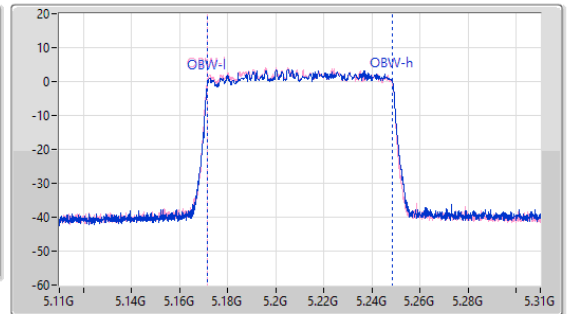

EBW

5210MHz

15/12/2022

CF  
5.21GHz  
Span  
440MHz  
RBW  
1MHz  
VBW  
3MHz  
Sweep Time  
100ms  
Detector Type  
Peak

CF  
5.21GHz  
Span  
200MHz  
RBW  
1MHz  
VBW  
3MHz  
Sweep Time  
100ms  
Detector Type  
Peak