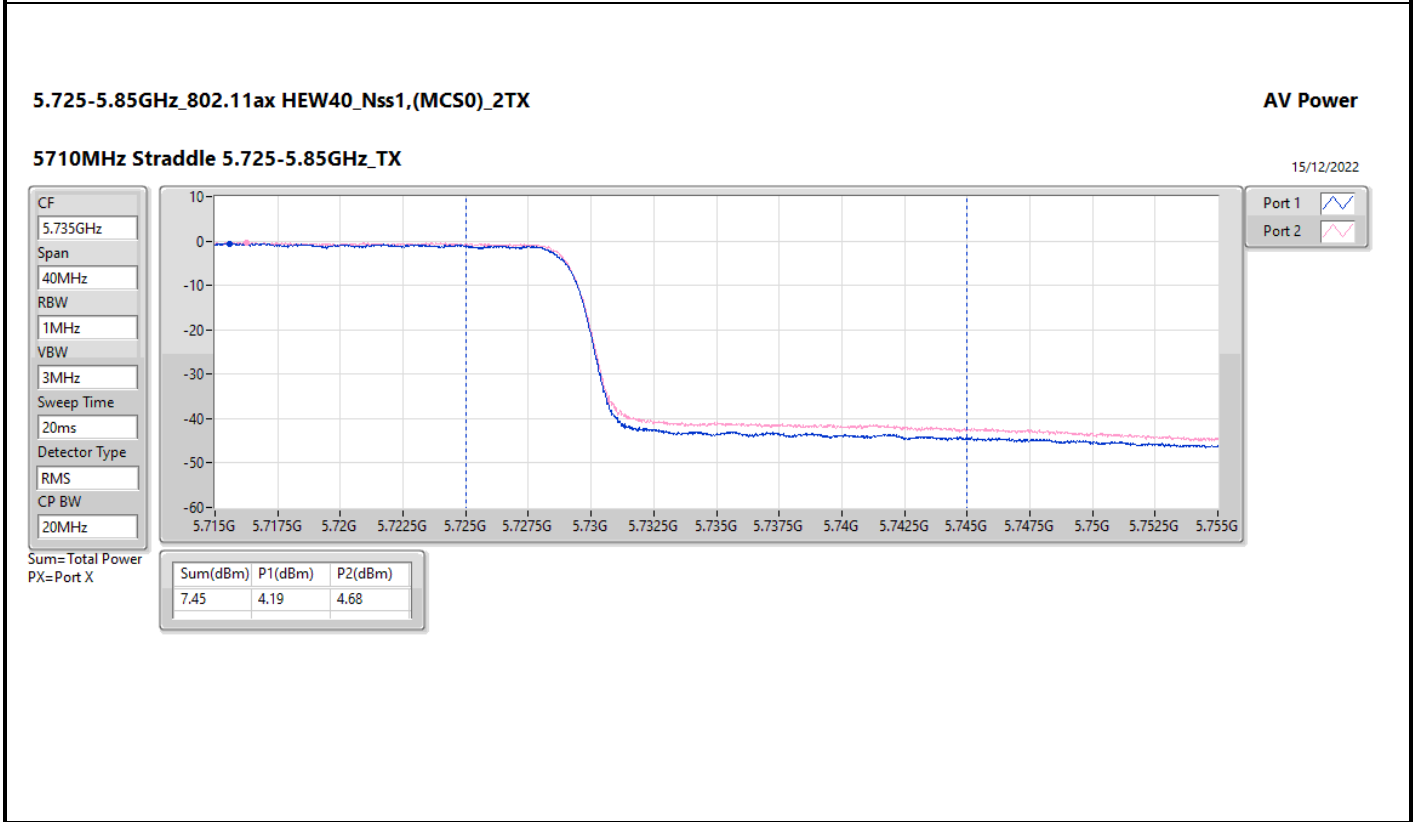

### Appendix C.4

Mode	Result	DG (dBi)	Port 1 (dBm)	Port 2 (dBm)	Total Power (dBm)	Power Limit (dBm)	EIRP (dBm)	EIRP Limit (dBm)
5775MHz	Pass	13.00	15.16	15.92	18.57	23.00	31.57	36.00

DG = Directional Gain; Port X = Port X output power