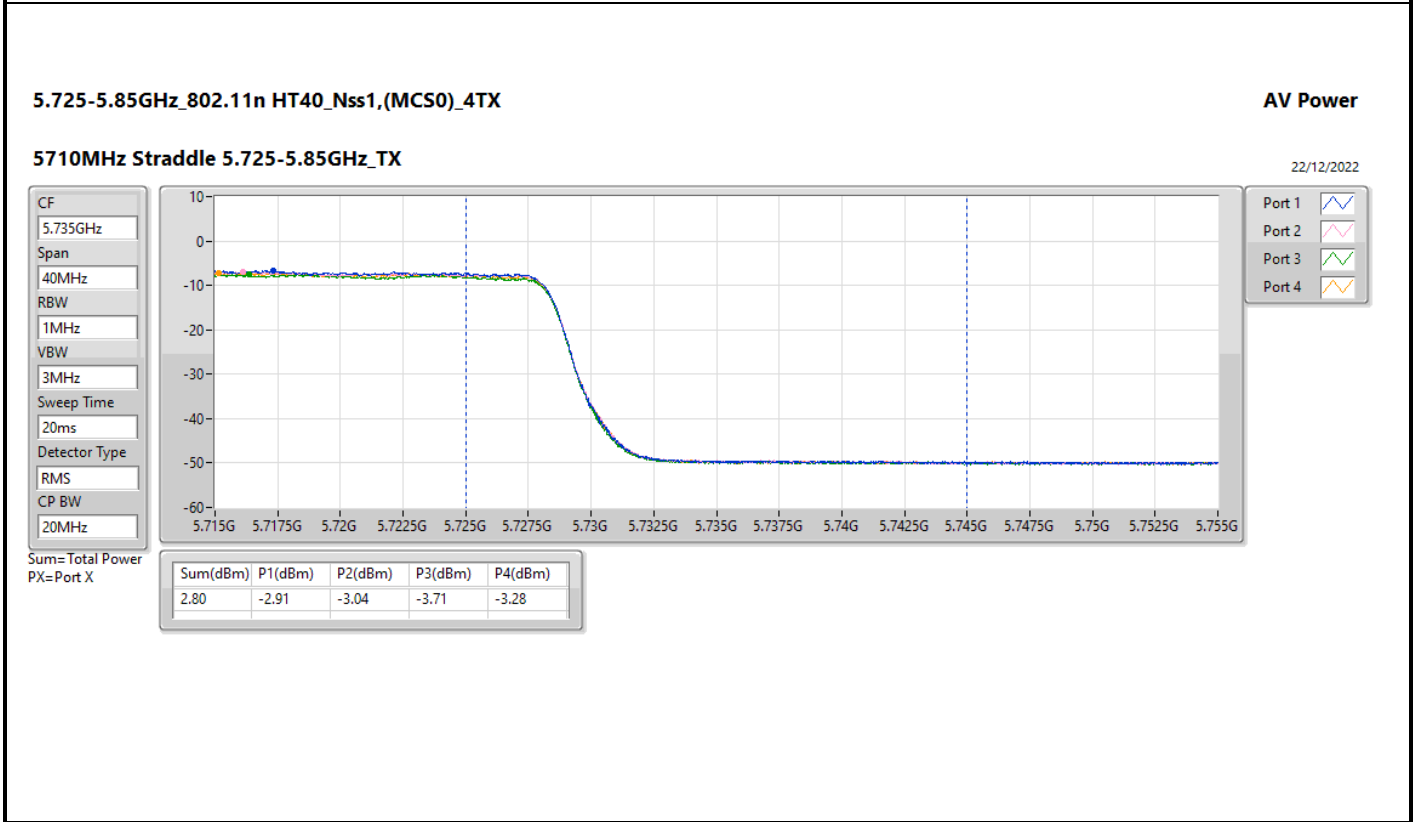

DG = Directional Gain; Port X = Port X output power

5.725-5.85GHz\_802.11ac VHT20\_Nss1,(MCS0)\_4TX

AV Power

5720MHz Straddle 5.725-5.85GHz\_TX

22/12/2022

CF

5.735GHz

Span