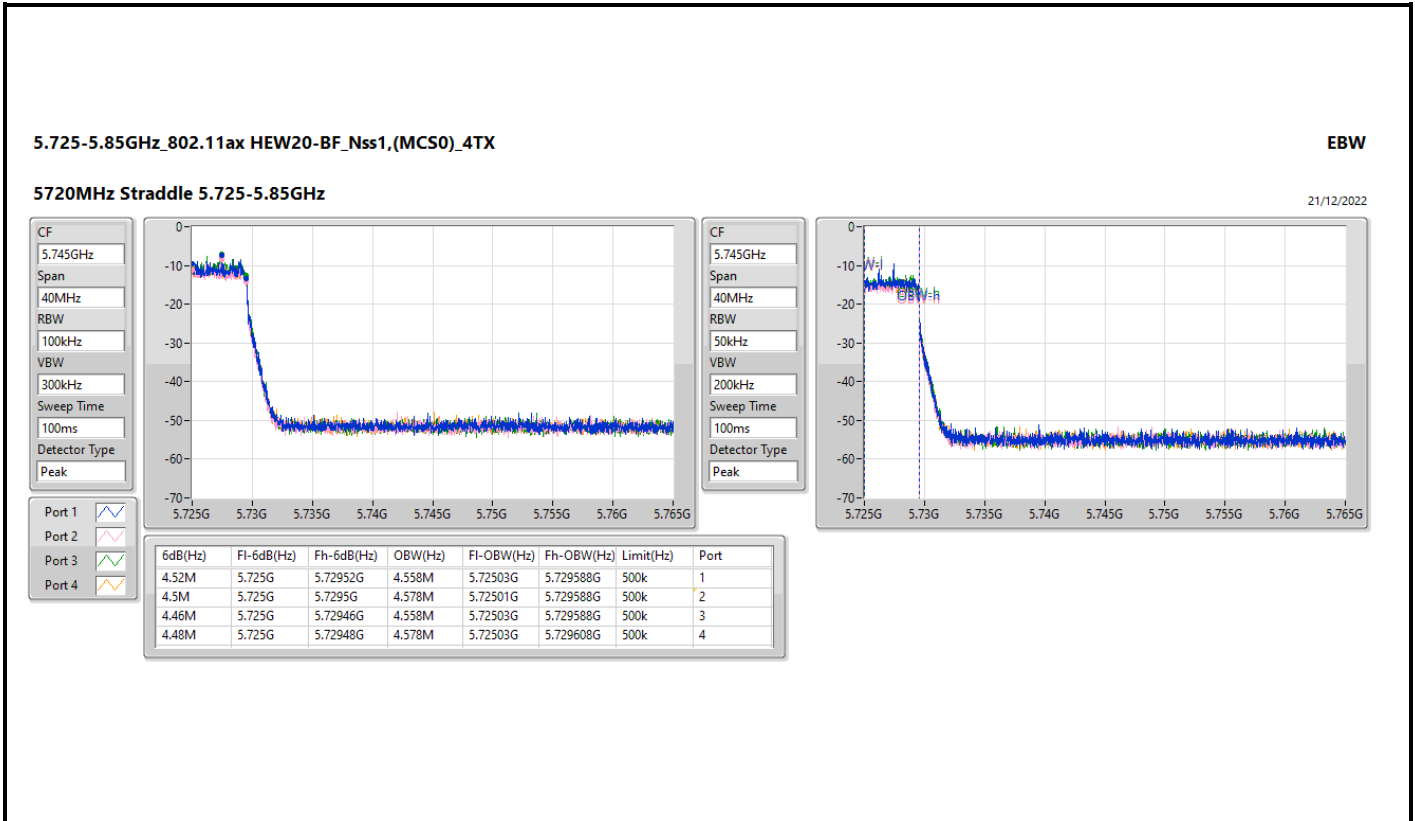

Port X-N dB = Port X 6dB down bandwidth for 5.725-5.85GHz band / 26dB down bandwidth for other band  
 Port X-OBW = Port X 99% occupied bandwidth

5.725-5.85GHz\_802.11ax HEW20-BF\_Nss1,(MCS0)\_4TX

EBW

5785MHz