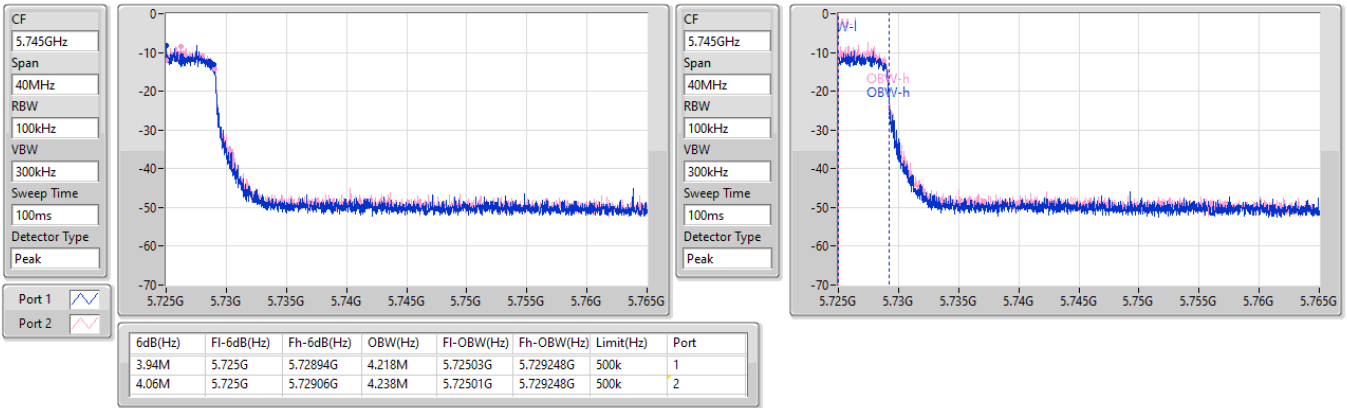

5.725-5.85GHz_802.11ax HEW80-BF_Nss1,(MCS0)_2TX

EBW

5690MHz Straddle 5.725-5.85GHz

18/12/2022