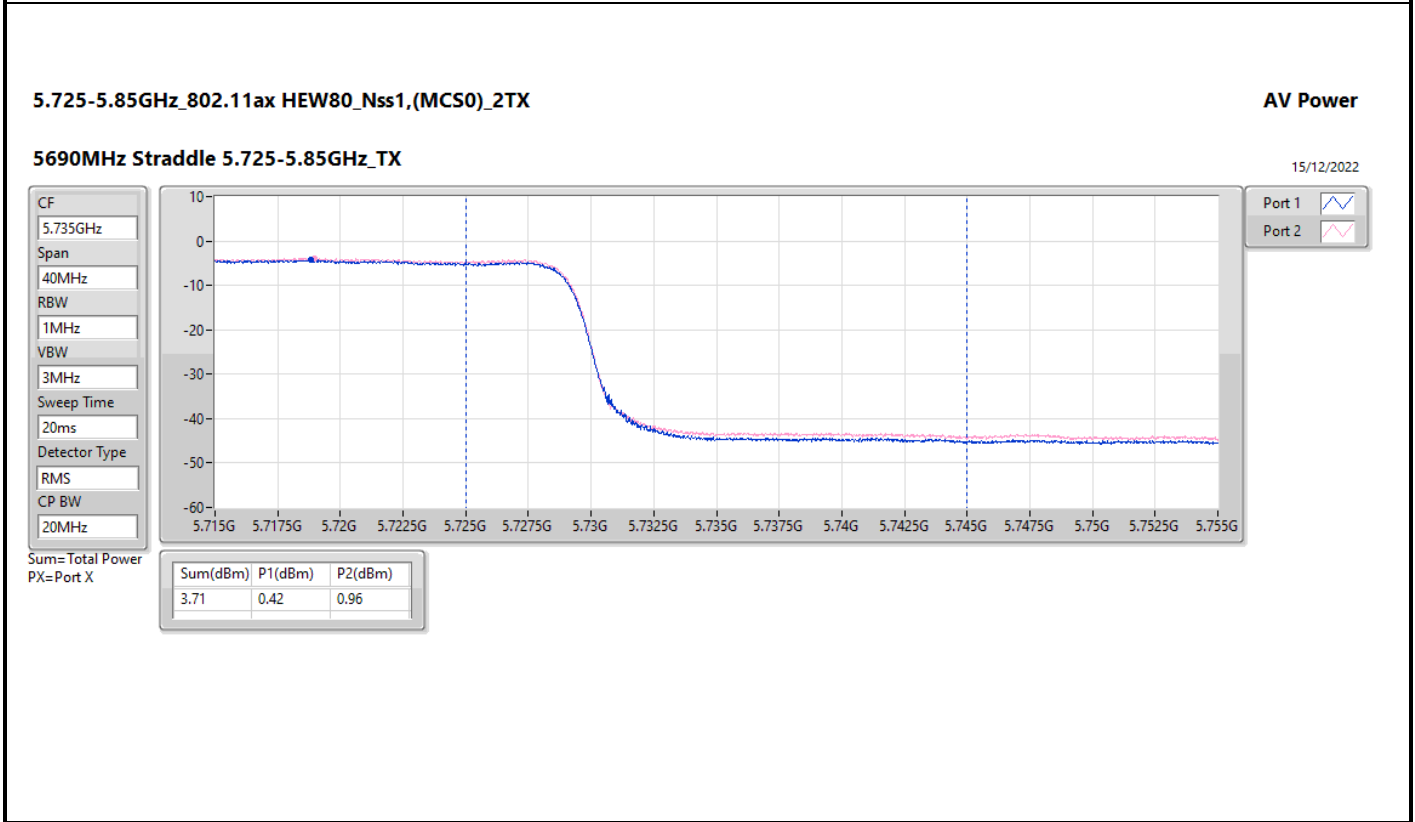

### Appendix C.4

Mode	Result	DG (dBi)	Port 1 (dBm)	Port 2 (dBm)	Total Power (dBm)	Power Limit (dBm)	EIRP (dBm)	EIRP Limit (dBm)
5775MHz	Pass	13.00	15.16	15.92	18.57	23.00	31.57	36.00

DG = Directional Gain; Port X = Port X output power