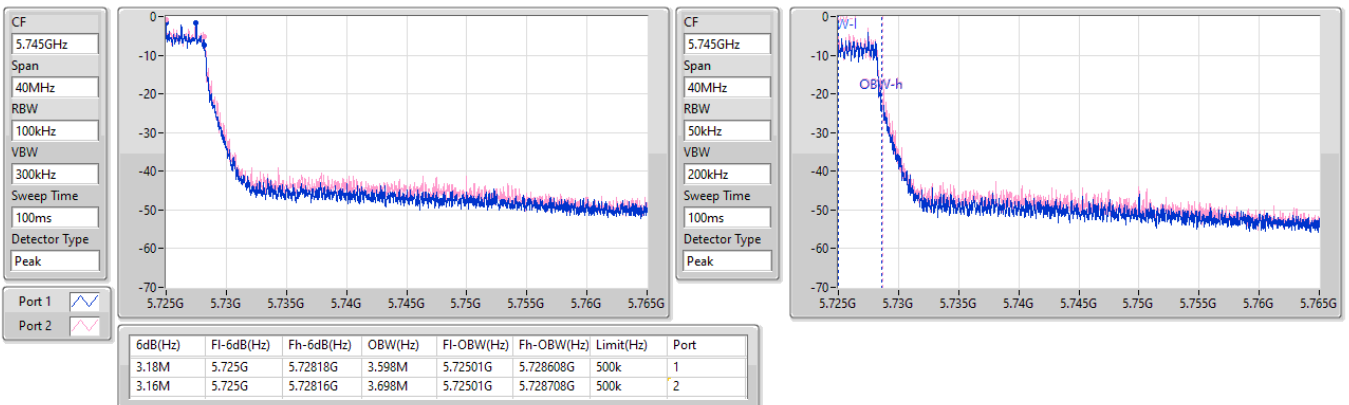

EBW

5710MHz Straddle 5.47-5.725GHz

15/12/2022

5.725-5.85GHz\_802.11ac VHT40\_Nss1,(MCS0)\_2TX

EBW

5710MHz Straddle 5.725-5.85GHz

15/12/2022

5.15-5.25GHz\_802.11ac\_VHT80\_Nss1,(MCS0)\_2TX

EBW

5210MHz

15/12/2022

CF  
5.21GHz  
Span  
440MHz  
RBW  
1MHz  
VBW  
3MHz  
Sweep Time  
100ms  
Detector Type  
Peak

CF  
5.21GHz  
Span  
200MHz  
RBW  
1MHz  
VBW  
3MHz  
Sweep Time  
100ms  
Detector Type  
Peak