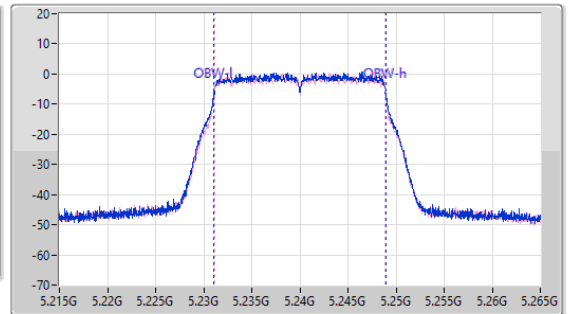

5.15-5.25GHz\_802.11n HT20\_Nss1,(MCS0)\_2TX

EBW

5240MHz

15/12/2022

CF  
5.24GHz  
Span  
110MHz  
RBW  
200kHz  
VBW  
1MHz  
Sweep Time  
100ms  
Detector Type  
Peak

CF  
5.24GHz  
Span  
50MHz  
RBW  
200kHz  
VBW  
1MHz  
Sweep Time  
100ms  
Detector Type  
Peak