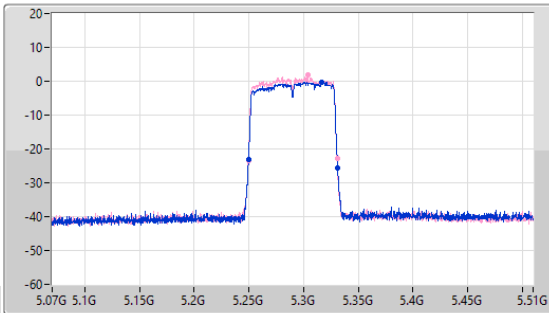

CF
5.29GHz
Span
200MHz
RBW
1MHz
VBW
3MHz
Sweep Time
100ms
Detector Type
Peak