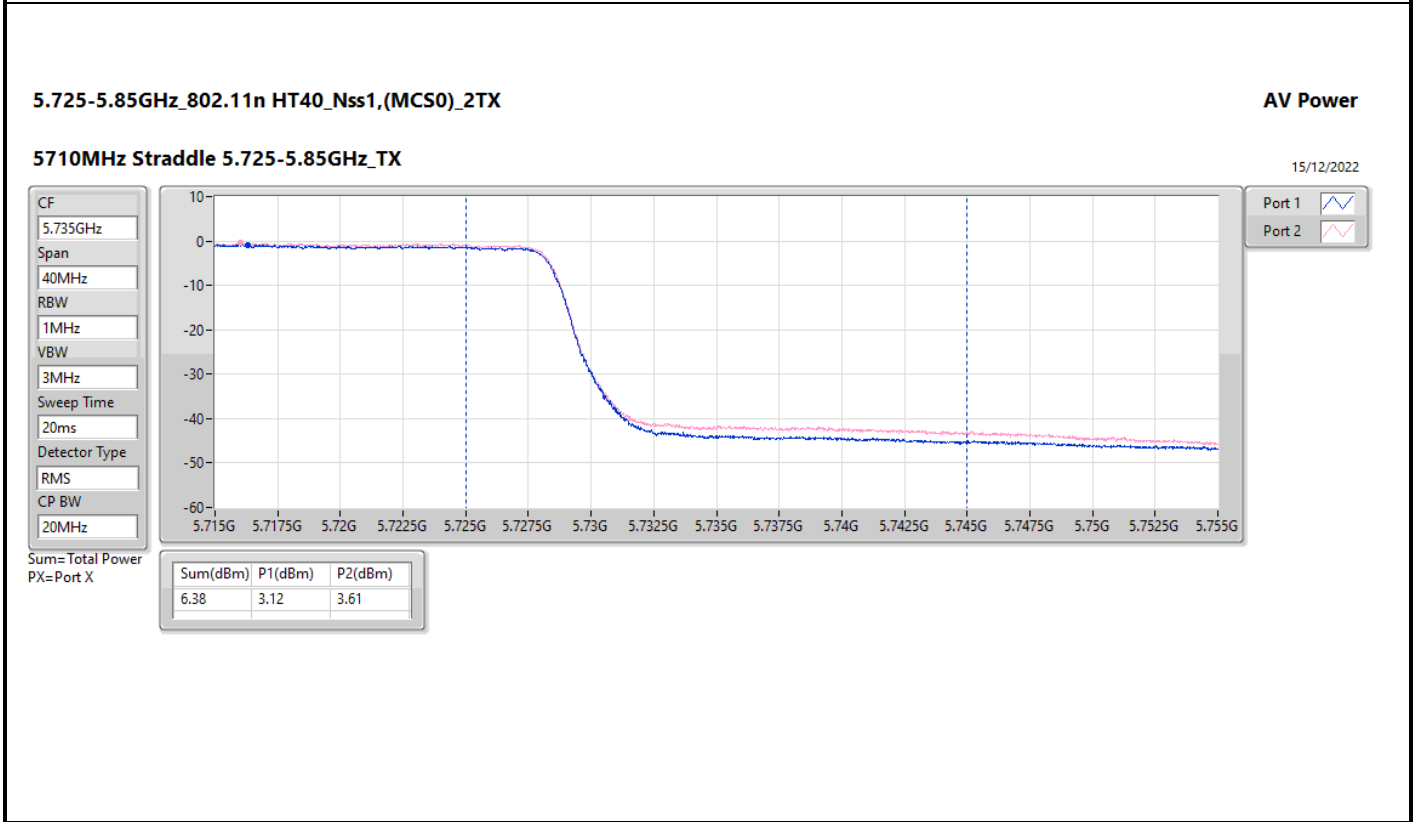

### Appendix C.4

Mode	Result	DG (dBi)	Port 1 (dBm)	Port 2 (dBm)	Total Power (dBm)	Power Limit (dBm)	EIRP (dBm)	EIRP Limit (dBm)
5775MHz	Pass	13.00	15.16	15.92	18.57	23.00	31.57	36.00

DG = Directional Gain; Port X = Port X output power