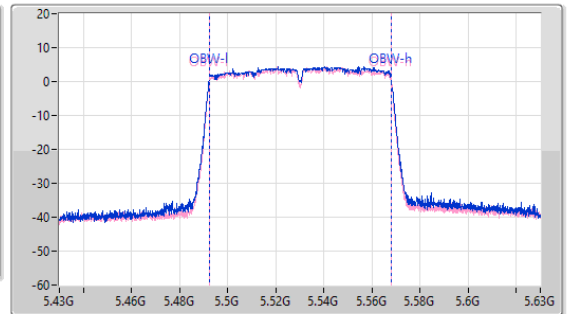

EBW

5530MHz

15/12/2022

CF: 5.53GHz  
 Span: 440MHz  
 RBW: 1MHz  
 VBW: 3MHz  
 Sweep Time: 100ms  
 Detector Type: Peak

CF: 5.53GHz  
 Span: 200MHz  
 RBW: 1MHz  
 VBW: 3MHz  
 Sweep Time: 100ms  
 Detector Type: Peak