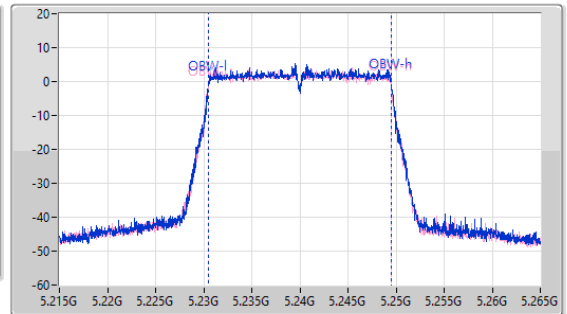

26dB(Hz)	Fl-26dB(Hz)	Fh-26dB(Hz)	OBW(Hz)	Fl-OBW(Hz)	Fh-OBW(Hz)	Limit(Hz)	Port
21.45M	5.22922G	5.25067G	19.015M	5.230505G	5.24952G	Inf	1
21.34M	5.22922G	5.25056G	19.04M	5.230455G	5.249495G	Inf	2

5.25-5.35GHz_802.11ax_HEW20-BF_Nss1,(MCS0)_2TX

EBW

5260MHz

18/12/2022

CF
5.26GHz

Span
110MHz

RBW
200kHz

VBW
1MHz

Sweep Time
100ms

Detector Type
Peak