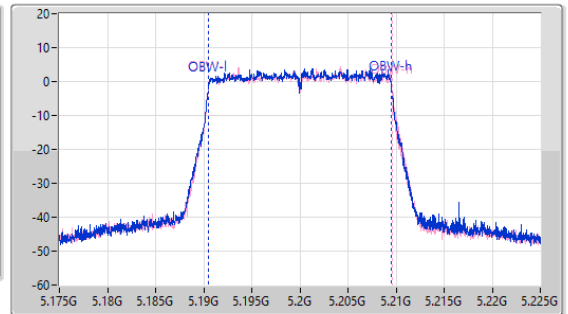

Sweep Time  
100ms

Detector Type  
Peak

CF  
5.2GHz

Span  
50MHz

RBW  
200kHz

VBW  
1MHz

Sweep Time  
100ms

Detector Type  
Peak