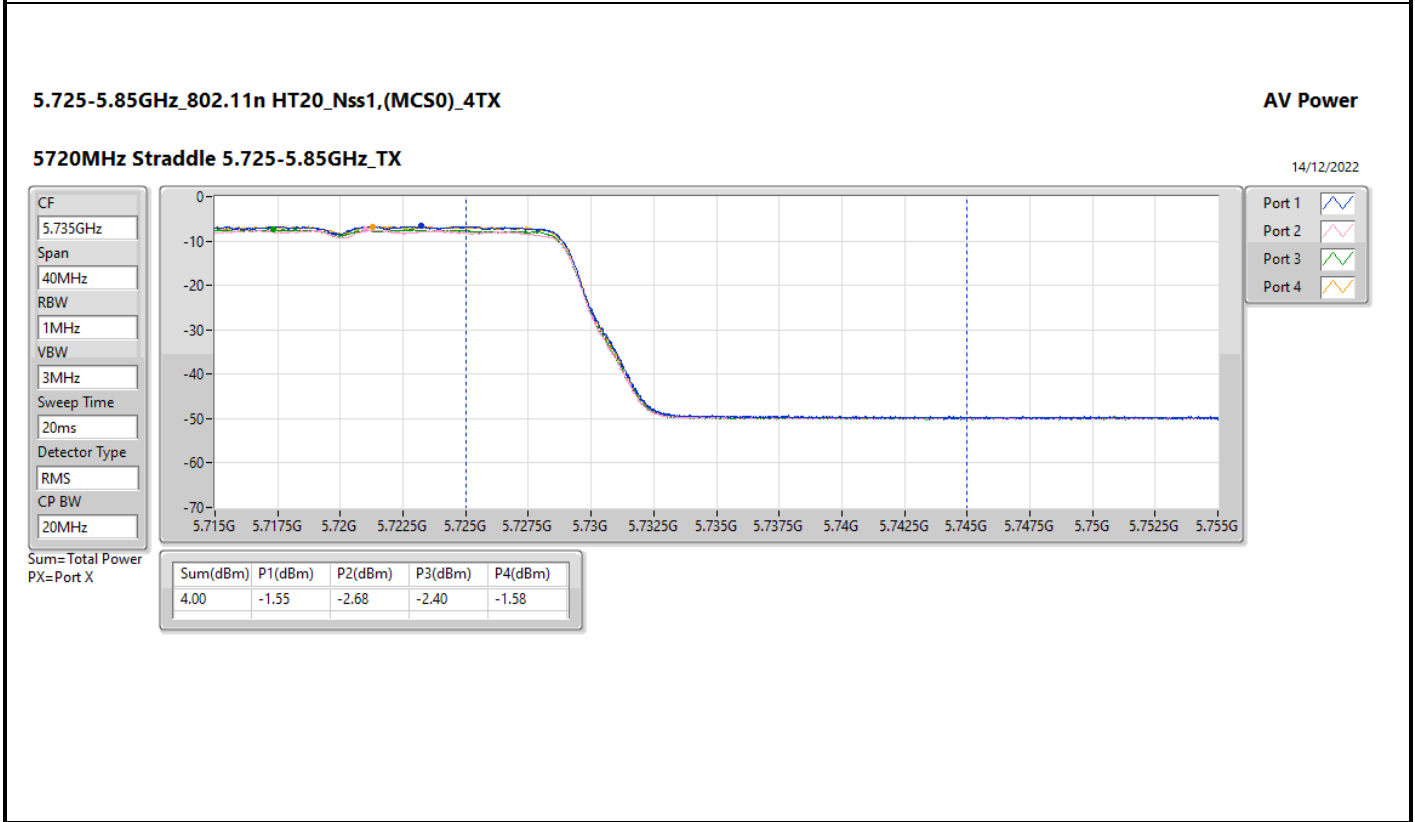

DG = Directional Gain; Port X = Port X output power

**5.725-5.85GHz\_802.11ac VHT20\_Nss1,(MCS0)\_4TX**

**5720MHz Straddle 5.725-5.85GHz\_TX**

**AV Power**

14/12/2022

CF  
5.735GHz

Span  
40MHz

RBW  
1MHz