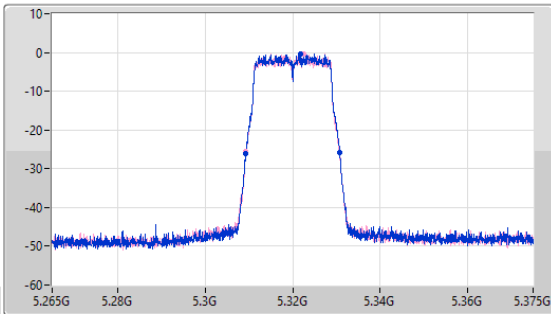

EBW

5300MHz

15/12/2022

CF  
5.3GHz  
Span  
110MHz  
RBW  
200kHz  
VBW  
1MHz  
Sweep Time  
100ms  
Detector Type  
Peak

CF  
5.3GHz  
Span  
50MHz  
RBW  
200kHz  
VBW  
1MHz  
Sweep Time  
100ms  
Detector Type  
Peak

EBW

5320MHz

15/12/2022

CF  
5.32GHz  
Span  
110MHz  
RBW  
200kHz  
VBW  
1MHz  
Sweep Time  
100ms  
Detector Type  
Peak

CF  
5.32GHz  
Span  
50MHz  
RBW  
200kHz  
VBW  
1MHz  
Sweep Time  
100ms  
Detector Type  
Peak