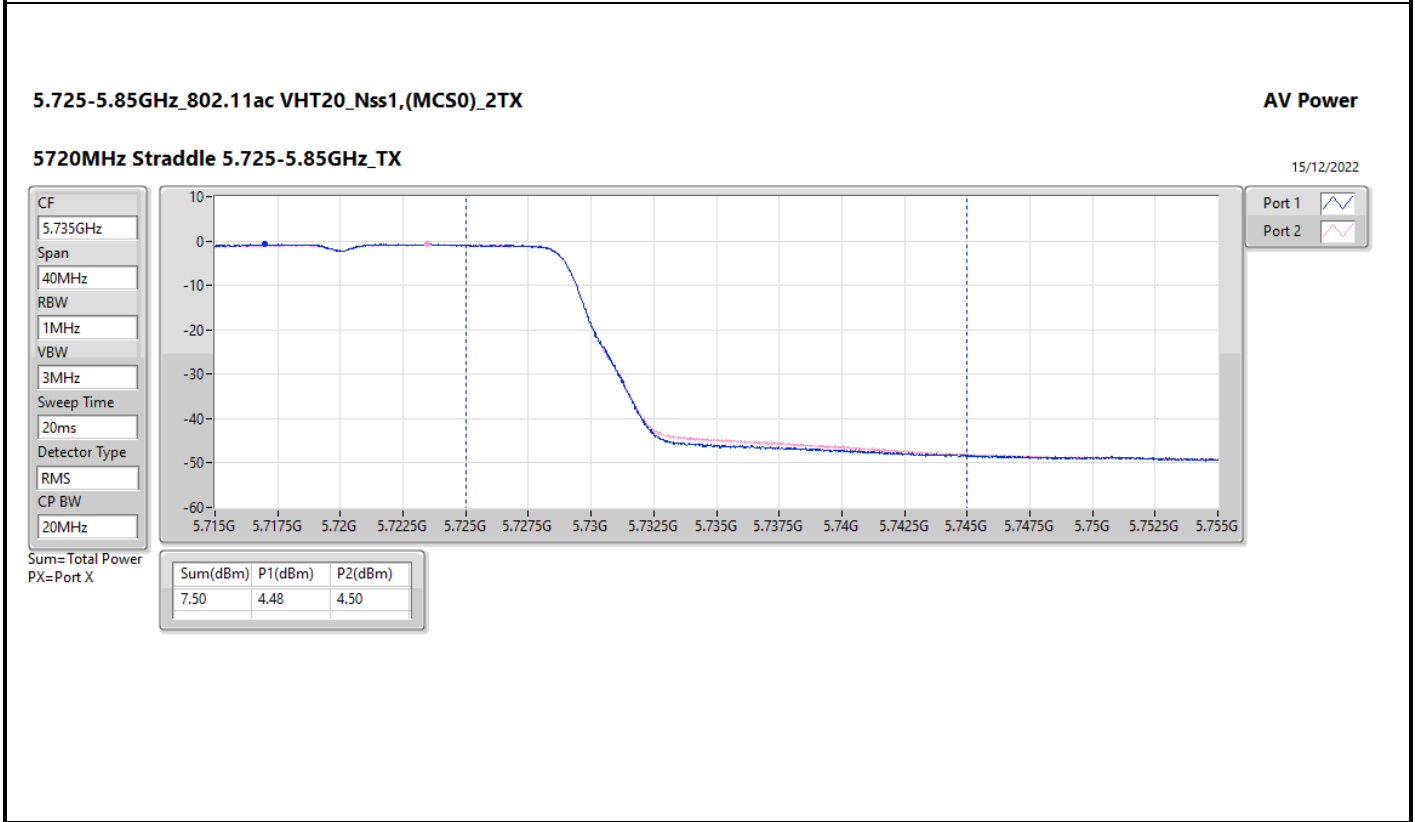

### Appendix C.4

Mode	Result	DG (dBi)	Port 1 (dBm)	Port 2 (dBm)	Total Power (dBm)	Power Limit (dBm)	EIRP (dBm)	EIRP Limit (dBm)
5775MHz	Pass	13.00	15.16	15.92	18.57	23.00	31.57	36.00

DG = Directional Gain; Port X = Port X output power