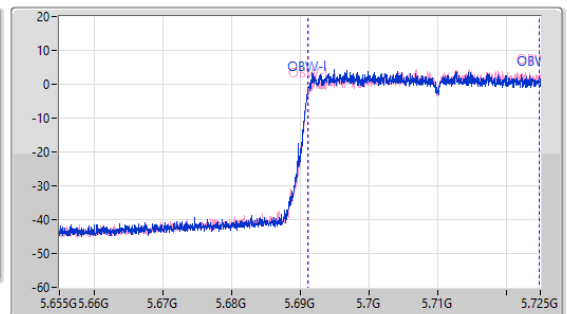

EBW

5710MHz Straddle 5.47-5.725GHz

18/12/2022

CF: 5.69GHz  
 Span: 70MHz  
 RBW: 300kHz  
 VBW: 1MHz  
 Sweep Time: 100ms  
 Detector Type: Peak

CF: 5.69GHz  
 Span: 70MHz  
 RBW: 500kHz  
 VBW: 2MHz  
 Sweep Time: 100ms  
 Detector Type: Peak