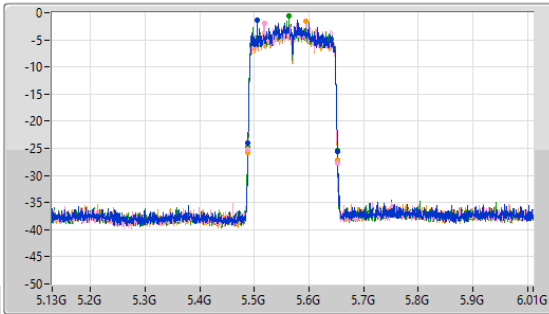

5.47-5.725GHz_802.11ax HEW160-BF_Nss1,(MCS0)_4TX

EBW

5570MHz

21/12/2022

CF: 5.57GHz
Span: 880MHz
RBW: 2MHz
VBW: 10MHz
Sweep Time: 100ms
Detector Type: Peak

CF: 5.57GHz
Span: 400MHz
RBW: 2MHz
VBW: 10MHz
Sweep Time: 100ms
Detector Type: Peak