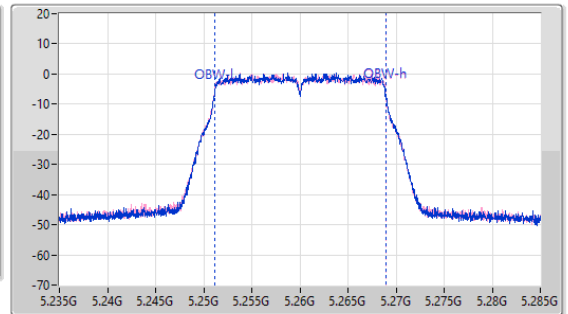

EBW

5260MHz

15/12/2022

CF  
5.26GHz  
Span  
110MHz  
RBW  
200kHz  
VBW  
1MHz  
Sweep Time  
100ms  
Detector Type  
Peak

CF  
5.26GHz  
Span  
50MHz  
RBW  
200kHz  
VBW  
1MHz  
Sweep Time  
100ms  
Detector Type  
Peak