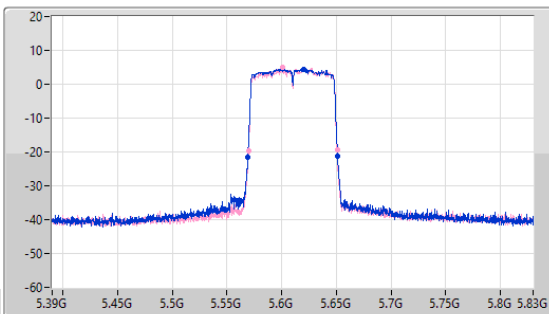

EBW

5610MHz

15/12/2022

CF: 5.61GHz  
 Span: 440MHz  
 RBW: 1MHz  
 VBW: 3MHz  
 Sweep Time: 100ms  
 Detector Type: Peak

CF: 5.61GHz  
 Span: 200MHz  
 RBW: 1MHz  
 VBW: 3MHz  
 Sweep Time: 100ms  
 Detector Type: Peak