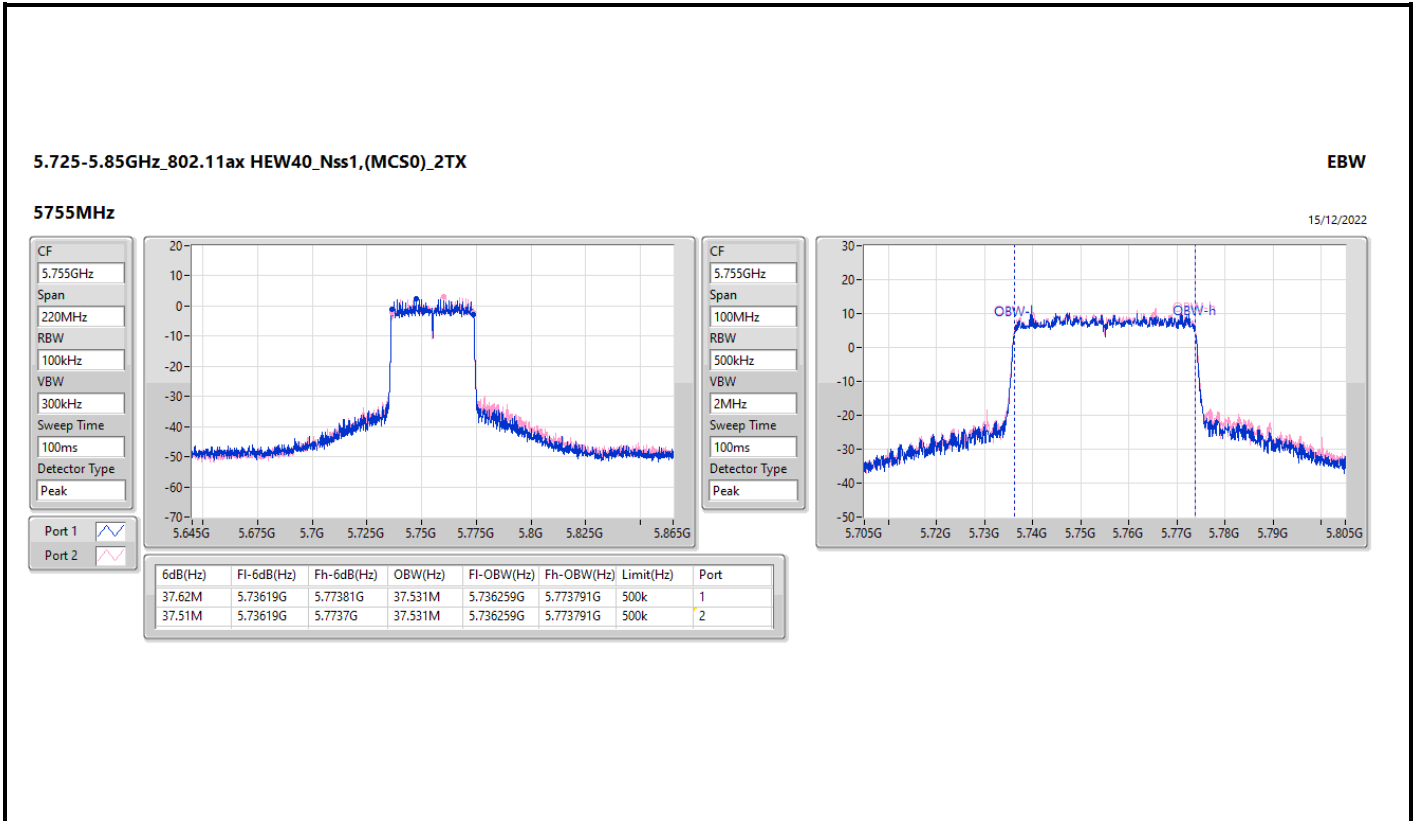

EBW

5710MHz Straddle 5.47-5.725GHz

15/12/2022

5.725-5.85GHz\_802.11ax HEW40\_Nss1,(MCS0)\_2TX

EBW

5710MHz Straddle 5.725-5.85GHz

15/12/2022

5.15-5.25GHz\_802.11ax HEW80\_Nss1,(MCS0)\_2TX