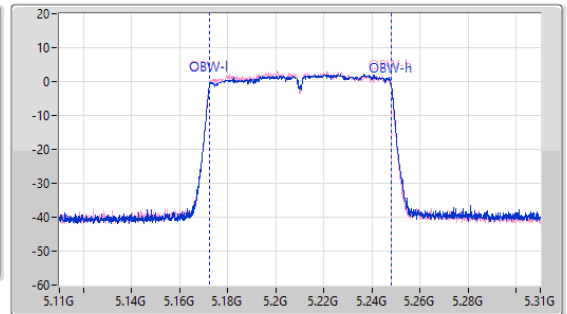

EBW

5710MHz Straddle 5.47-5.725GHz

15/12/2022

5.725-5.85GHz\_802.11ac VHT40\_Nss1,(MCS0)\_2TX

EBW

5710MHz Straddle 5.725-5.85GHz

15/12/2022

5.15-5.25GHz\_802.11ac\_VHT80\_Nss1,(MCS0)\_2TX

EBW

5210MHz

15/12/2022

CF  
5.21GHz  
Span  
440MHz  
RBW  
1MHz  
VBW  
3MHz  
Sweep Time  
100ms  
Detector Type  
Peak

CF  
5.21GHz  
Span  
200MHz  
RBW  
1MHz  
VBW  
3MHz  
Sweep Time  
100ms  
Detector Type  
Peak