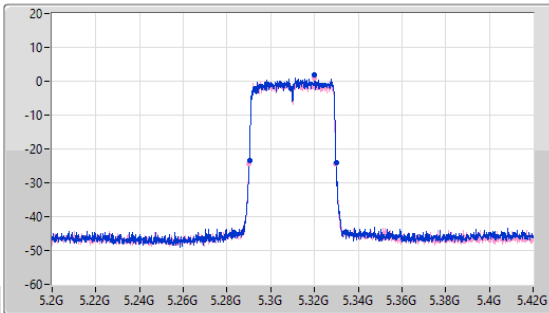

CF: 5.31GHz
Span: 100MHz
RBW: 500kHz
VBW: 2MHz
Sweep Time: 100ms
Detector Type: Peak