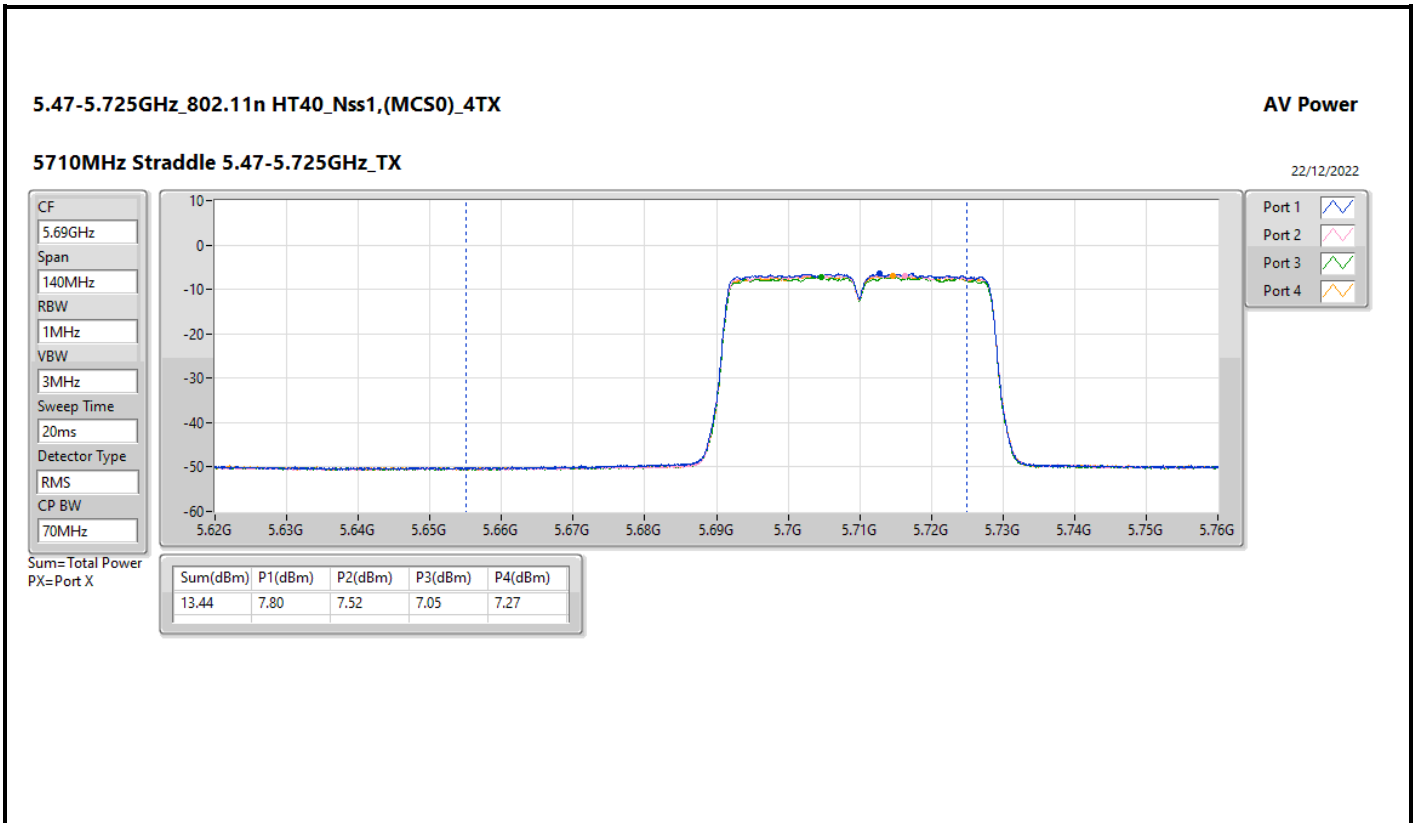

DG = Directional Gain; Port X = Port X output power

5.725-5.85GHz\_802.11ac VHT20\_Nss1,(MCS0)\_4TX

AV Power

5720MHz Straddle 5.725-5.85GHz\_TX

22/12/2022

CF

5.735GHz

Span