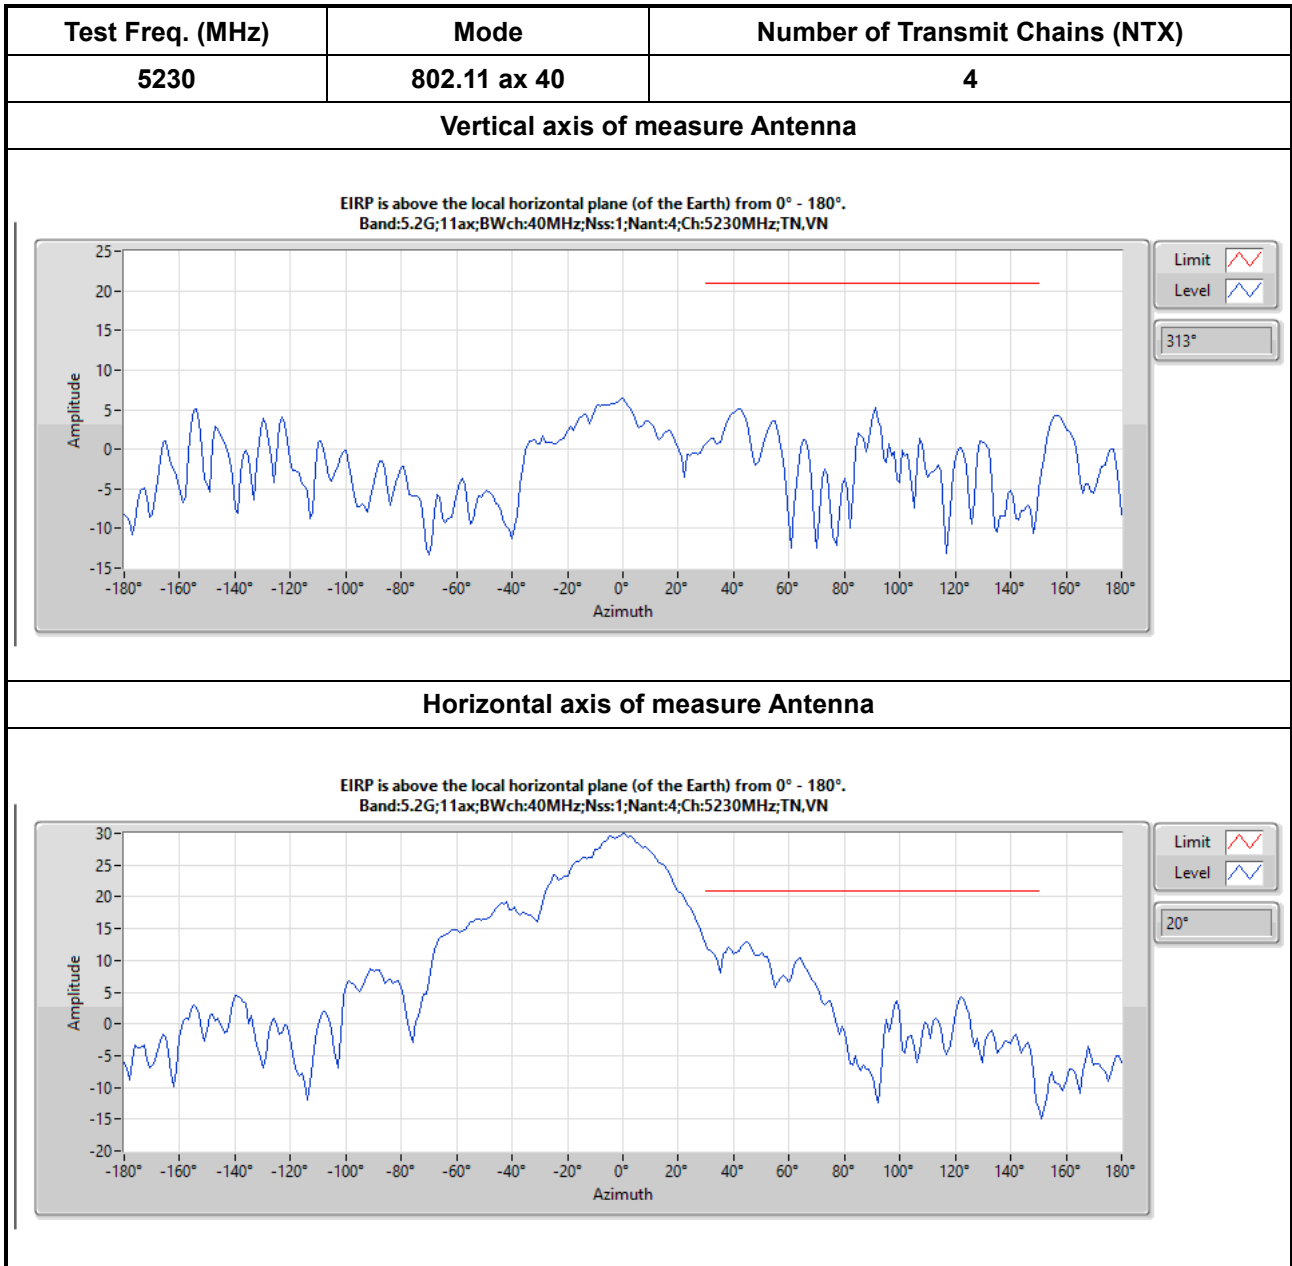

MAX. E.I.R.P. At Any Elevation Angle Above 30 Degrees Result
Beamforming_Radio 2

Appendix C.8

Note: The red line is EIRP limit (21dBm) for 30 ~ 150 degree.

Summary

Mode	Total Power (dBm)	Total Power (W)	EIRP (dBm)	EIRP (W)
5.15-5.25GHz	-	-	-	-
802.11ax HEW20-BF_Nss1,(MCS0)_2TX	16.60	0.04571	32.61	1.82390
802.11ax HEW40-BF_Nss1,(MCS0)_2TX	19.94	0.09863	35.95	3.93550
802.11ax HEW80-BF_Nss1,(MCS0)_2TX	15.18	0.03296	31.19	1.31522
5.25-5.35GHz	-	-	-	-
802.11ax HEW20-BF_Nss1,(MCS0)_2TX	13.89	0.02449	29.90	0.97724
802.11ax HEW40-BF_Nss1,(MCS0)_2TX	13.93	0.02472	29.94	0.98628
802.11ax HEW80-BF_Nss1,(MCS0)_2TX	13.94	0.02477	29.95	0.98855
5.47-5.725GHz	-	-	-	-
802.11ax HEW20-BF_Nss1,(MCS0)_2TX	13.80	0.02399	29.81	0.95719
802.11ax HEW40-BF_Nss1,(MCS0)_2TX	13.96	0.02489	29.97	0.99312
802.11ax HEW80-BF_Nss1,(MCS0)_2TX	13.90	0.02455	29.91	0.97949
5.725-5.85GHz	-	-	-	-
802.11ax HEW20-BF_Nss1,(MCS0)_2TX	19.84	0.09638	35.85	3.84592
802.11ax HEW40-BF_Nss1,(MCS0)_2TX	19.90	0.09772	35.91	3.89942
802.11ax HEW80-BF_Nss1,(MCS0)_2TX	19.00	0.07943	35.01	3.16957