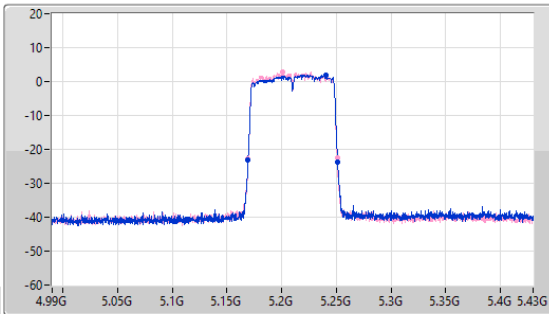

5.15-5.25GHz_802.11ac_VHT80_Nss1,(MCS0)_2TX

EBW

5210MHz

15/12/2022

CF
5.21GHz
Span
440MHz
RBW
1MHz
VBW
3MHz
Sweep Time
100ms
Detector Type
Peak

CF
5.21GHz
Span
200MHz
RBW
1MHz
VBW
3MHz
Sweep Time
100ms
Detector Type
Peak