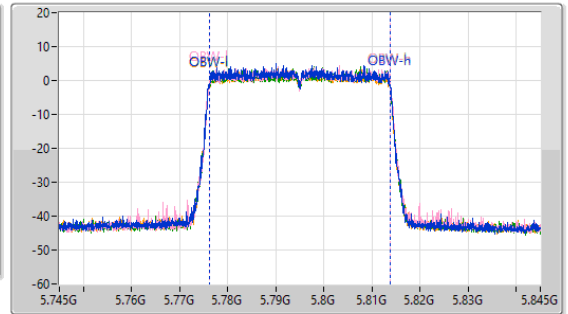

5.725-5.85GHz_802.11ax HEW40-BF_Nss1,(MCS0)_4TX

EBW

5795MHz

21/12/2022

CF: 5.795GHz
Span: 220MHz
RBW: 100kHz
VBW: 300kHz
Sweep Time: 100ms
Detector Type: Peak

CF: 5.795GHz
Span: 100MHz
RBW: 500kHz
VBW: 2MHz
Sweep Time: 100ms
Detector Type: Peak

Port 1: [Waveform]
Port 2: [Waveform]
Port 3: [Waveform]
Port 4: [Waveform]

6dB(Hz)	Fl-6dB(Hz)	Fh-6dB(Hz)	OBW(Hz)	Fl-OBW(Hz)	Fh-OBW(Hz)	Limit(Hz)	Port
37.51M	5.77608G	5.81359G	37.581M	5.776109G	5.813691G	500k	1
37.62M	5.77619G	5.81381G	37.581M	5.776159G	5.813741G	500k	2
37.73M	5.77608G	5.81381G	37.631M	5.776159G	5.813791G	500k	3
37.62M	5.77597G	5.81359G	37.581M	5.776159G	5.813741G	500k	4

5.15-5.25GHz_802.11ax HEW80-BF_Nss1,(MCS0)_4TX

EBW

5210MHz

21/12/2022

CF: 5.21GHz
Span: 440MHz
RBW: 1MHz
VBW: 3MHz
Sweep Time: 100ms
Detector Type: Peak

CF: 5.21GHz
Span: 200MHz
RBW: 1MHz
VBW: 3MHz
Sweep Time: 100ms
Detector Type: Peak

Port 1: [Waveform]
Port 2: [Waveform]
Port 3: [Waveform]
Port 4: [Waveform]

26dB(Hz)	Fl-26dB(Hz)	Fh-26dB(Hz)	OBW(Hz)	Fl-OBW(Hz)	Fh-OBW(Hz)	Limit(Hz)	Port
81.62M	5.16908G	5.2507G	77.061M	5.171419G	5.248481G	Inf	1
81.18M	5.1693G	5.25048G	77.061M	5.171419G	5.248481G	Inf	2
81.62M	5.16908G	5.2507G	77.061M	5.171519G	5.248581G	Inf	3
81.18M	5.1693G	5.25048G	77.061M	5.171419G	5.248481G	Inf	4