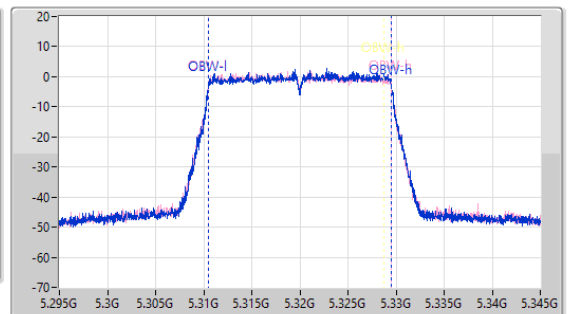

EBW

5320MHz

18/12/2022

CF: 5.32GHz  
 Span: 110MHz  
 RBW: 200kHz  
 VBW: 1MHz  
 Sweep Time: 100ms  
 Detector Type: Peak

CF: 5.32GHz  
 Span: 50MHz  
 RBW: 200kHz  
 VBW: 1MHz  
 Sweep Time: 100ms  
 Detector Type: Peak