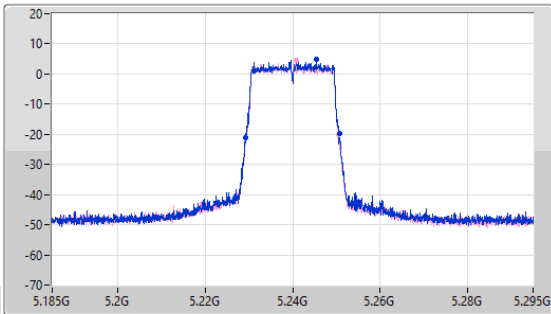

18/12/2022

CF  
5.24GHz

Span  
110MHz

RBW  
200kHz

VBW  
1MHz

Sweep Time  
100ms

Detector Type  
Peak

CF  
5.24GHz