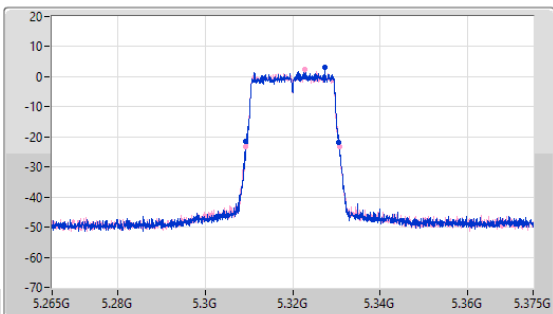

CF: 5.32GHz
Span: 50MHz
RBW: 200kHz
VBW: 1MHz
Sweep Time: 100ms
Detector Type: Peak