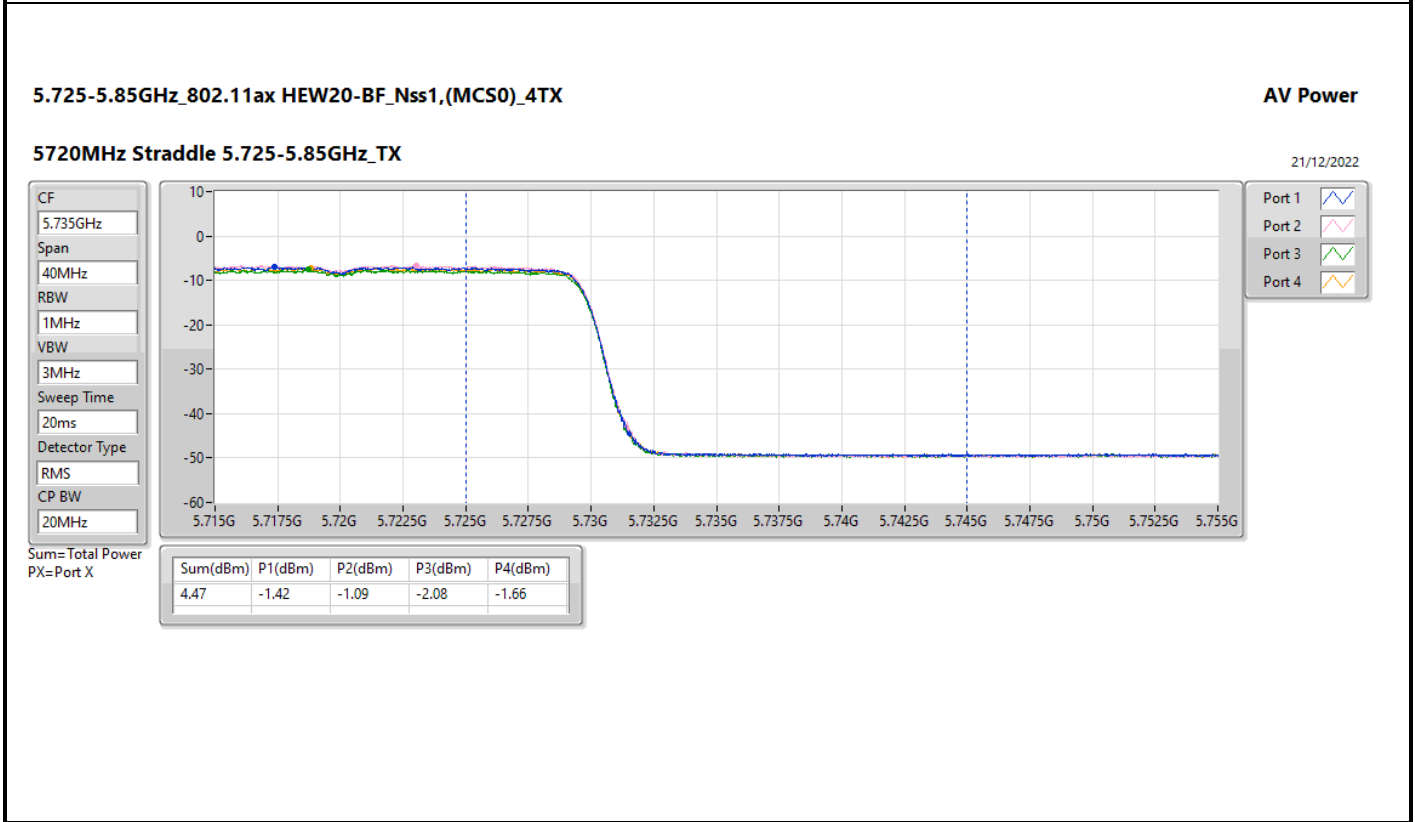

DG = Directional Gain; Port X = Port X output power

5.25-5.35GHz\_802.11ax HEW160-BF\_Nss1,(MCS0)\_4TX

AV Power

5250MHz Straddle 5.25-5.35GHz\_TX

21/12/2022

CF

5.33GHz

Span