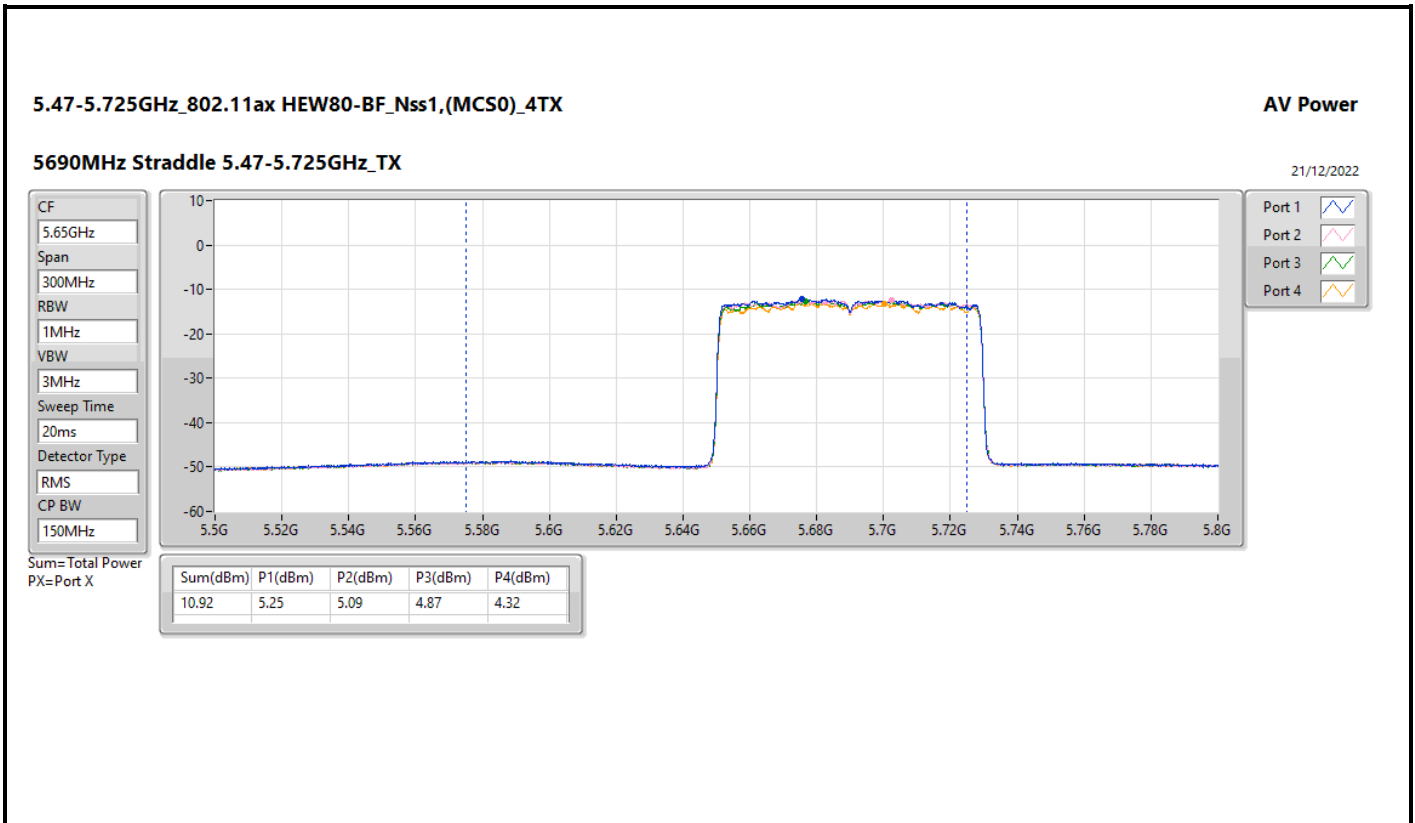

DG = Directional Gain; Port X = Port X output power

5.25-5.35GHz\_802.11ax HEW160-BF\_Nss1,(MCS0)\_4TX

AV Power

5250MHz Straddle 5.25-5.35GHz\_TX

21/12/2022

CF

5.33GHz

Span