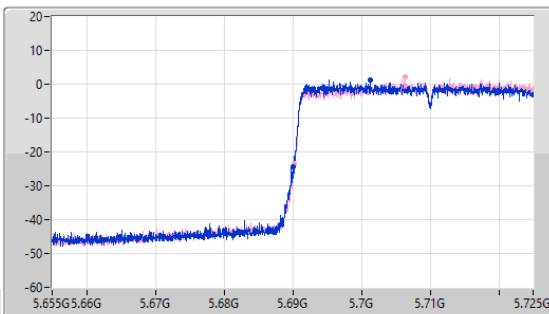

CF: 5.69GHz
Span: 70MHz
RBW: 500kHz
VBW: 2MHz
Sweep Time: 100ms
Detector Type: Peak