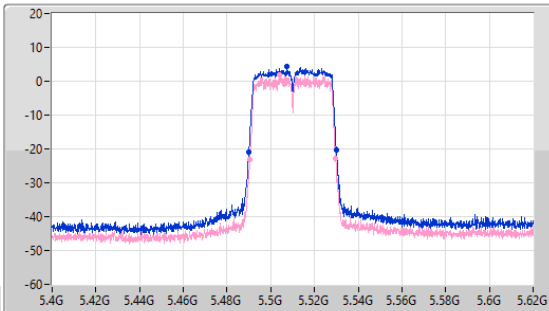

EBW

5310MHz

15/12/2022

CF: 5.31GHz  
 Span: 220MHz  
 RBW: 500kHz  
 VBW: 2MHz  
 Sweep Time: 100ms  
 Detector Type: Peak

CF: 5.31GHz  
 Span: 100MHz  
 RBW: 500kHz  
 VBW: 2MHz  
 Sweep Time: 100ms  
 Detector Type: Peak

26dB(Hz)	Fl-26dB(Hz)	Fh-26dB(Hz)	OBW(Hz)	Fl-OBW(Hz)	Fh-OBW(Hz)	Limit(Hz)	Port
40.15M	5.28998G	5.33013G	36.382M	5.291859G	5.328241G	Inf	1
39.38M	5.29042G	5.3298G	36.282M	5.291909G	5.328191G	Inf	2

5.47-5.725GHz\_802.11ac\_VHT40\_Nss1,(MCS0)\_2TX

EBW

5510MHz

15/12/2022

CF: 5.51GHz  
 Span: 220MHz  
 RBW: 500kHz  
 VBW: 2MHz  
 Sweep Time: 100ms  
 Detector Type: Peak

CF: 5.51GHz  
 Span: 100MHz  
 RBW: 500kHz  
 VBW: 2MHz  
 Sweep Time: 100ms  
 Detector Type: Peak