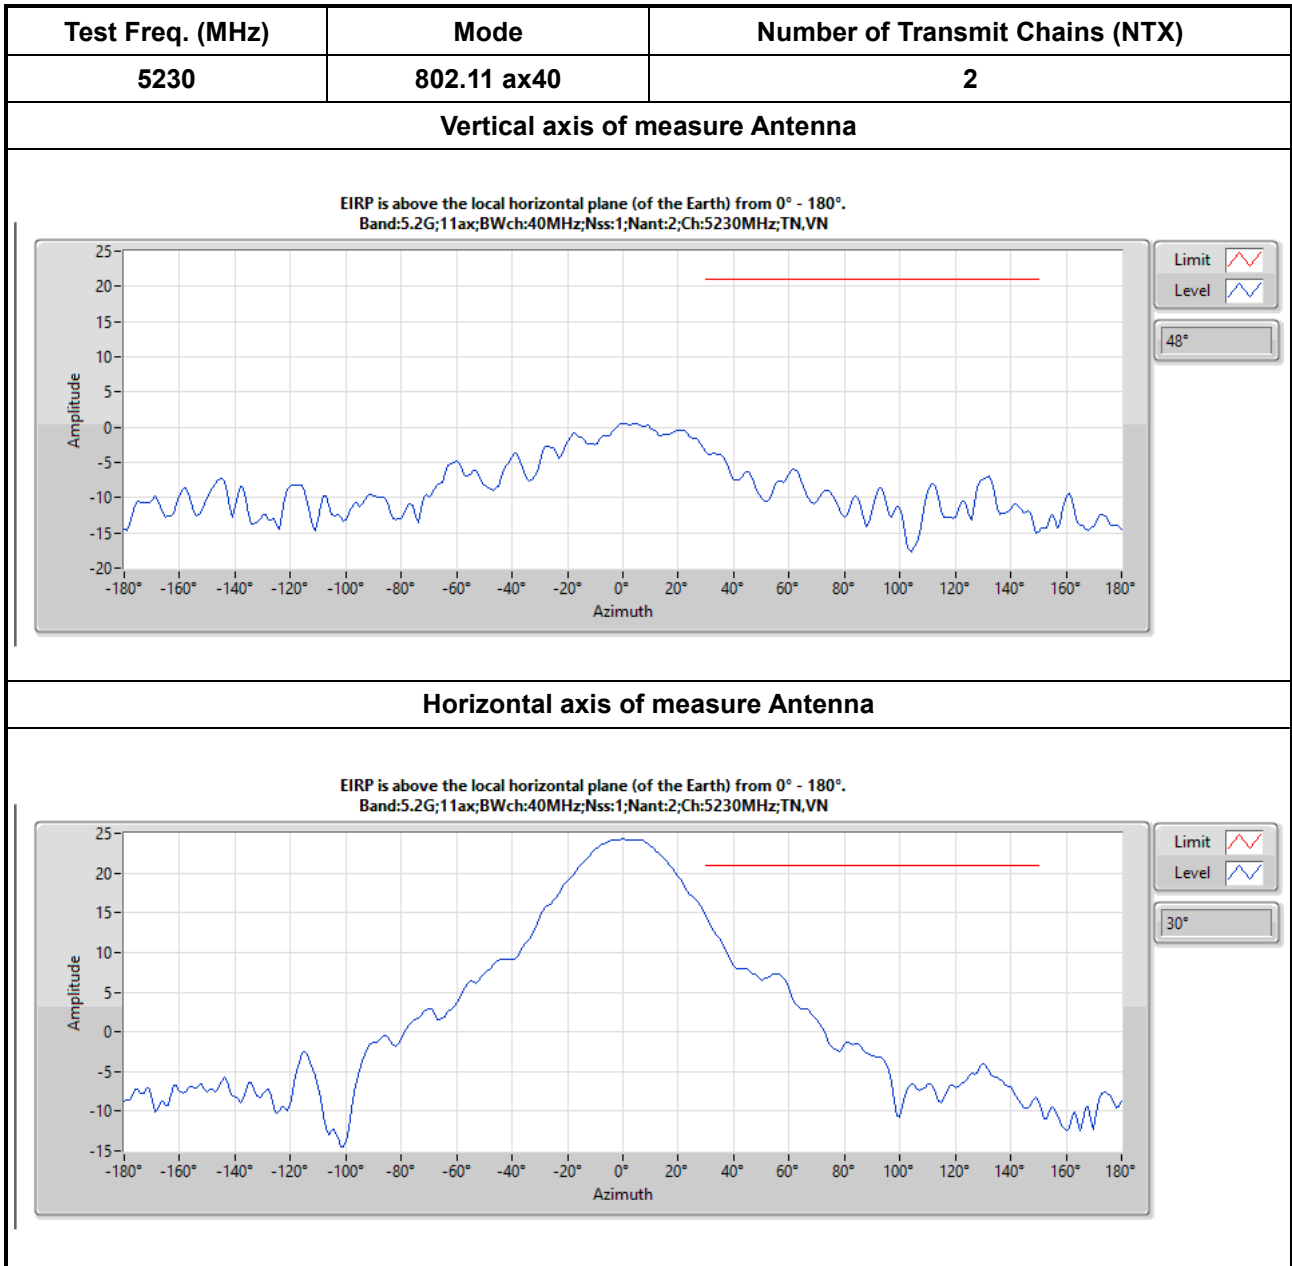

**MAX. E.I.R.P. At Any Elevation Angle Above 30 Degrees Result
_Non-Beamforming_Radio 3**

Appendix C.5

Note: The red line is EIRP limit (21dBm) for 30 ~ 150 degree.

Summary

Mode	Total Power (dBm)	Total Power (W)	EIRP (dBm)	EIRP (W)
5.47-5.725GHz	-	-	-	-
802.11ax HEW20-BF_Nss1,(MCS0)_4TX	10.87	0.01222	29.89	0.97499
802.11ax HEW40-BF_Nss1,(MCS0)_4TX	10.89	0.01227	29.91	0.97949
802.11ax HEW80-BF_Nss1,(MCS0)_4TX	10.80	0.01202	29.82	0.95940
802.11ax HEW160-BF_Nss1,(MCS0)_4TX	10.87	0.01222	29.89	0.97499
5.725-5.85GHz	-	-	-	-
802.11ax HEW20-BF_Nss1,(MCS0)_4TX	16.84	0.04831	35.86	3.85478
802.11ax HEW40-BF_Nss1,(MCS0)_4TX	16.84	0.04831	35.86	3.85478
802.11ax HEW80-BF_Nss1,(MCS0)_4TX	16.81	0.04797	35.83	3.82825