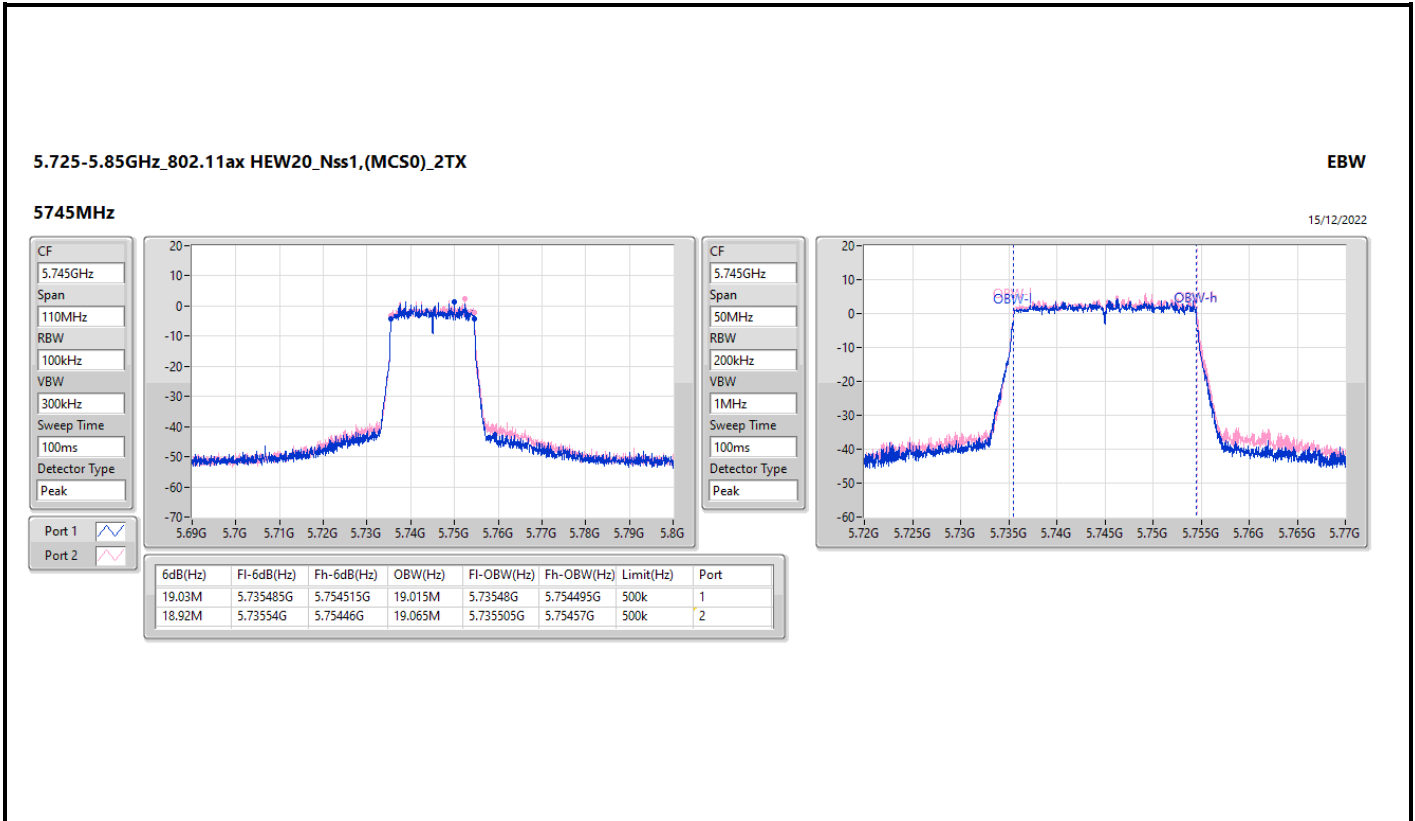

EBW

5720MHz Straddle 5.47-5.725GHz

15/12/2022

5.725-5.85GHz\_802.11ax HEW20\_Nss1,(MCS0)\_2TX

EBW

5720MHz Straddle 5.725-5.85GHz

15/12/2022

5.725-5.85GHz\_802.11ax HEW20\_Nss1,(MCS0)\_2TX

EBW

5825MHz

15/12/2022

5.15-5.25GHz\_802.11ax HEW40\_Nss1,(MCS0)\_2TX

EBW

5190MHz

15/12/2022

5.15-5.25GHz\_802.11ax\_HEW40\_Nss1,(MCS0)\_2TX