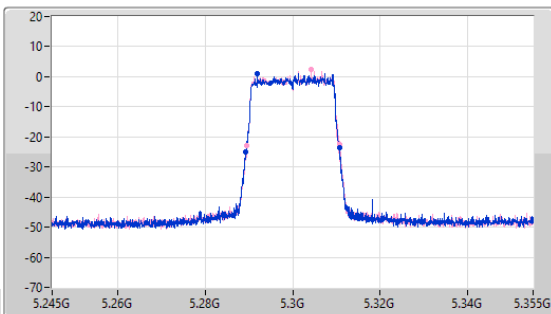

CF
5.3GHz
Span
50MHz
RBW
200kHz
VBW
1MHz
Sweep Time
100ms
Detector Type
Peak