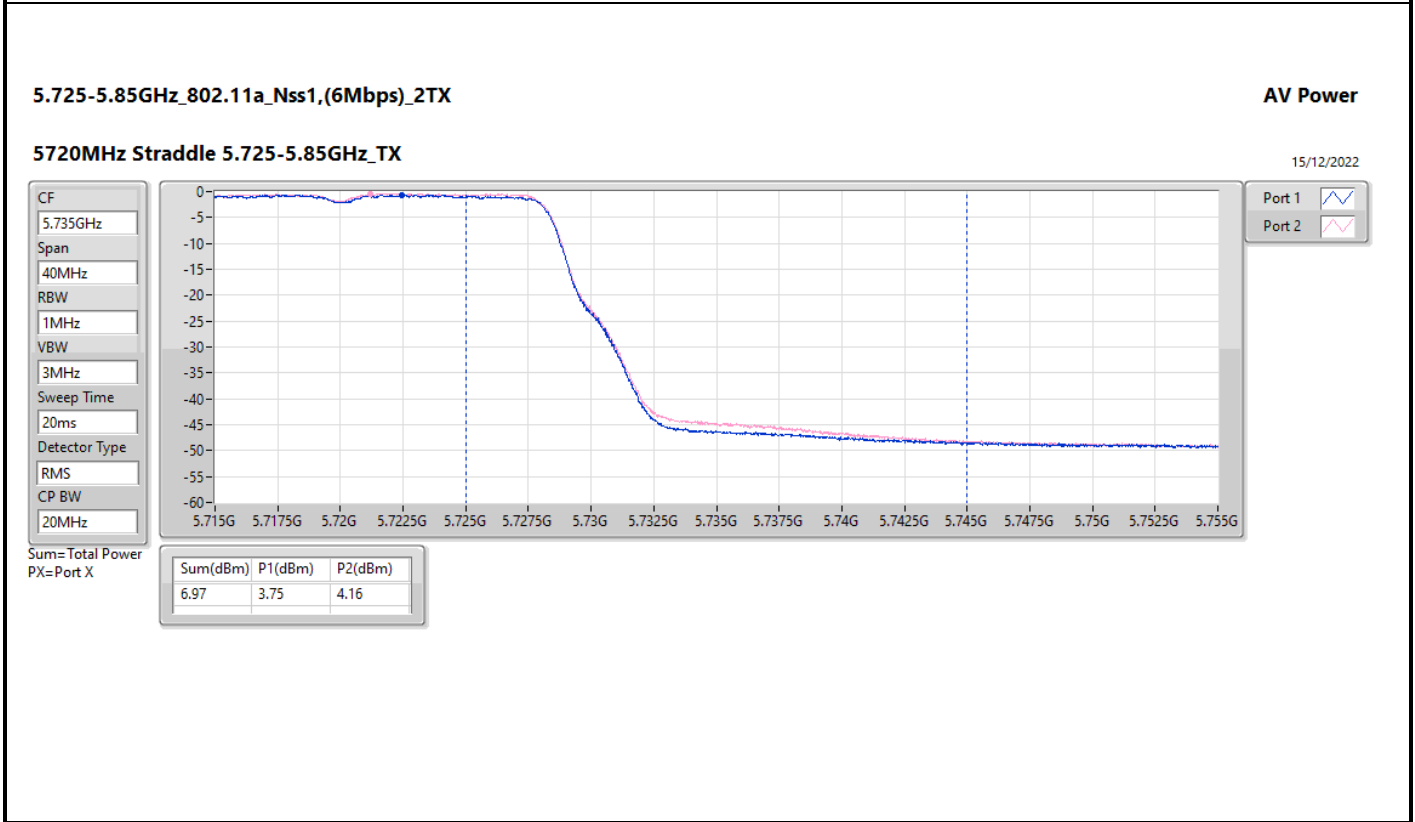

### Appendix C.4

Mode	Result	DG (dBi)	Port 1 (dBm)	Port 2 (dBm)	Total Power (dBm)	Power Limit (dBm)	EIRP (dBm)	EIRP Limit (dBm)
5775MHz	Pass	13.00	15.16	15.92	18.57	23.00	31.57	36.00

DG = Directional Gain; Port X = Port X output power