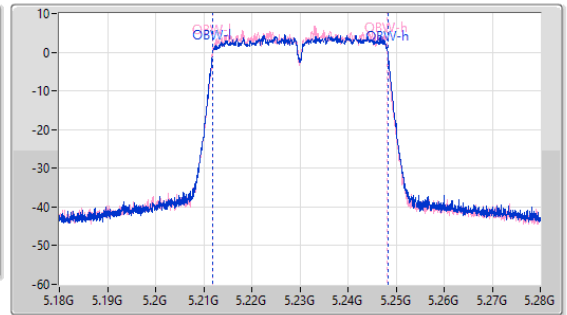

EBW

5230MHz

15/12/2022

CF: 5.23GHz  
 Span: 220MHz  
 RBW: 500kHz  
 VBW: 2MHz  
 Sweep Time: 100ms  
 Detector Type: Peak

CF: 5.23GHz  
 Span: 100MHz  
 RBW: 500kHz  
 VBW: 2MHz  
 Sweep Time: 100ms  
 Detector Type: Peak