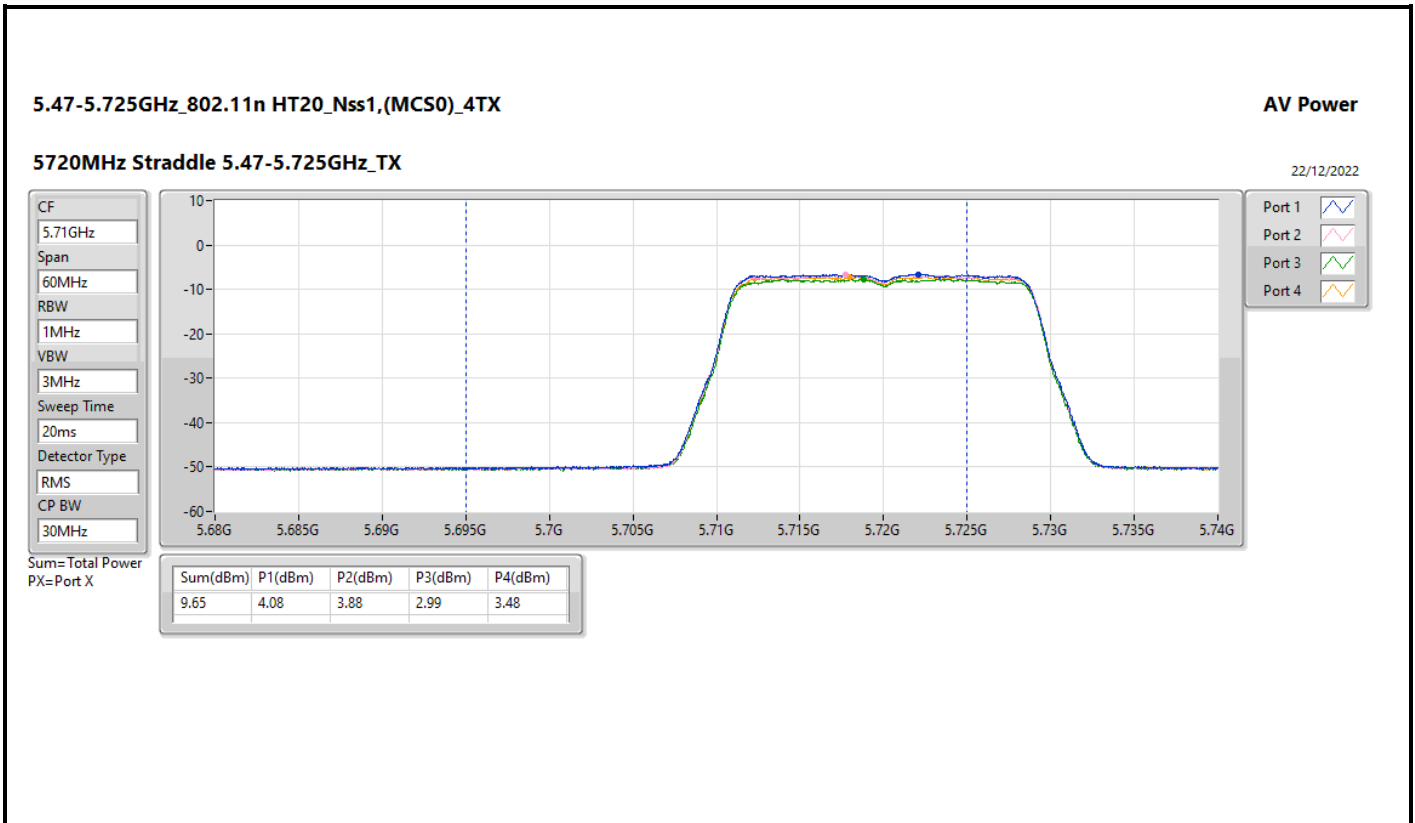

DG = Directional Gain; Port X = Port X output power

5.725-5.85GHz\_802.11ac VHT20\_Nss1,(MCS0)\_4TX

AV Power

5720MHz Straddle 5.725-5.85GHz\_TX

22/12/2022

CF

5.735GHz

Span