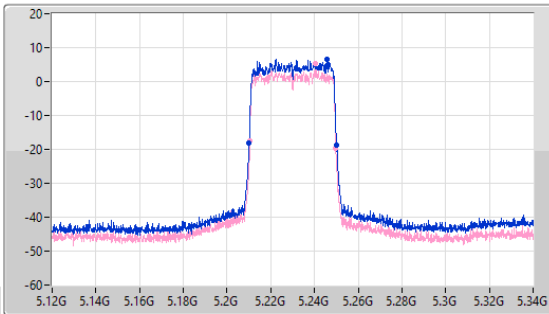

5.15-5.25GHz_802.11ax_HEW40_Nss1,(MCS0)_2TX

EBW

5230MHz

15/12/2022

CF
5.23GHz
Span
220MHz
RBW
500kHz
VBW
2MHz
Sweep Time
100ms
Detector Type
Peak

CF
5.23GHz
Span
100MHz
RBW
500kHz
VBW
2MHz
Sweep Time
100ms
Detector Type
Peak