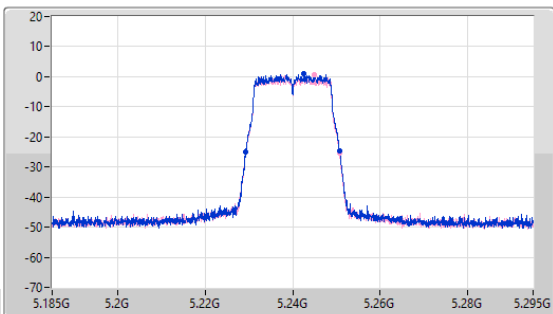

EBW

5200MHz

15/12/2022

CF: 5.2GHz  
 Span: 110MHz  
 RBW: 200kHz  
 VBW: 1MHz  
 Sweep Time: 100ms  
 Detector Type: Peak

CF: 5.2GHz  
 Span: 50MHz  
 RBW: 200kHz  
 VBW: 1MHz  
 Sweep Time: 100ms  
 Detector Type: Peak

EBW

5240MHz

15/12/2022

CF: 5.24GHz  
 Span: 110MHz  
 RBW: 200kHz  
 VBW: 1MHz  
 Sweep Time: 100ms  
 Detector Type: Peak

CF: 5.24GHz  
 Span: 50MHz  
 RBW: 200kHz  
 VBW: 1MHz  
 Sweep Time: 100ms  
 Detector Type: Peak