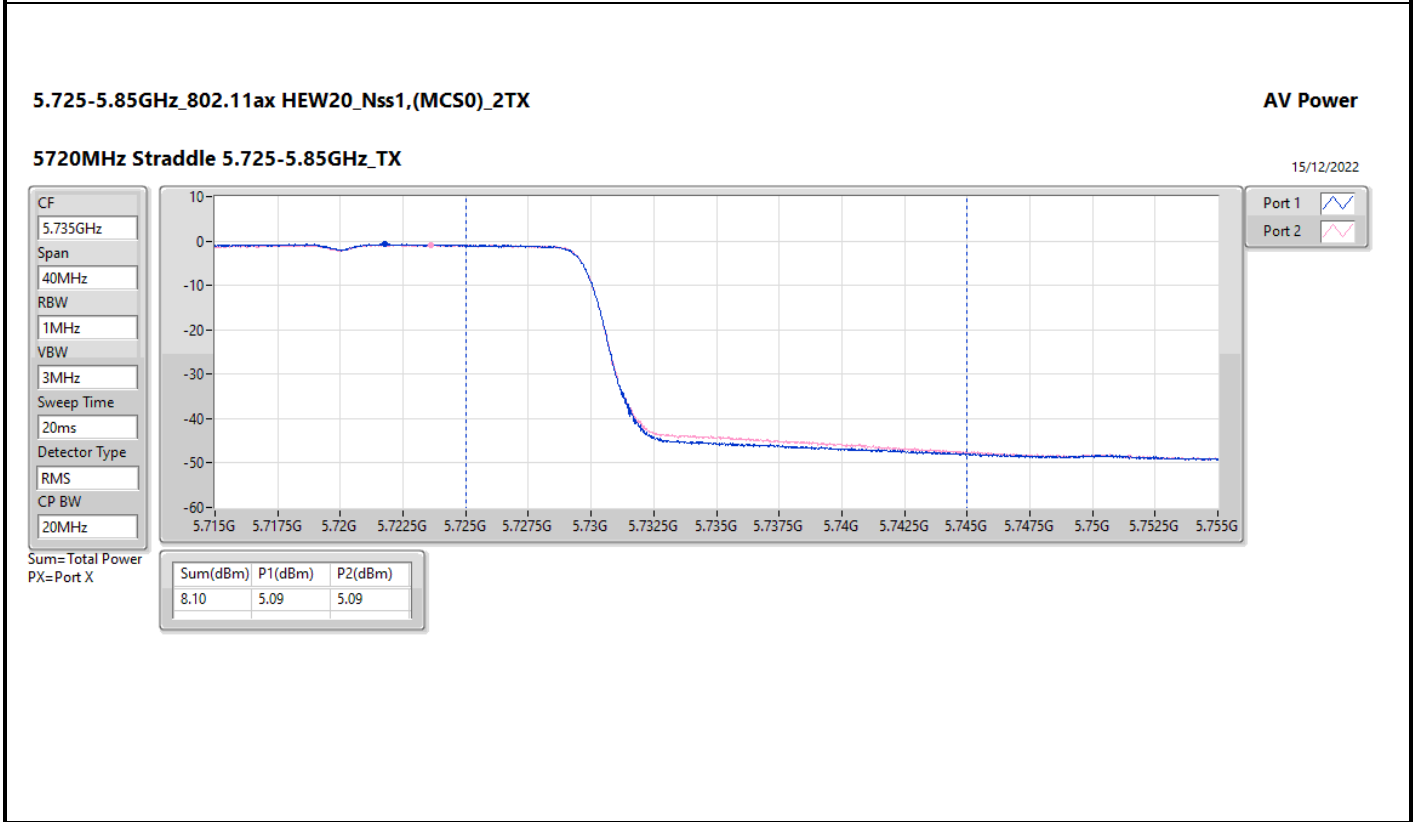

### Appendix C.4

Mode	Result	DG (dBi)	Port 1 (dBm)	Port 2 (dBm)	Total Power (dBm)	Power Limit (dBm)	EIRP (dBm)	EIRP Limit (dBm)
5775MHz	Pass	13.00	15.16	15.92	18.57	23.00	31.57	36.00

DG = Directional Gain; Port X = Port X output power