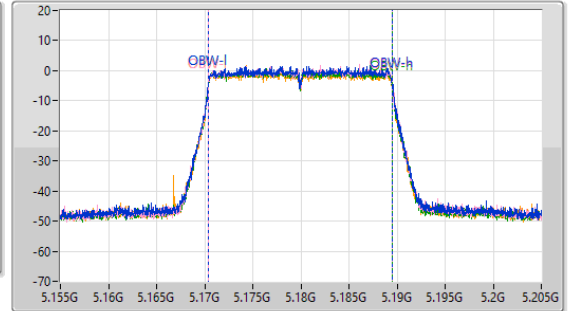

5.15-5.25GHz_802.11ax HEW20-BF_Nss1,(MCS0)_4TX

EBW

5180MHz

21/12/2022