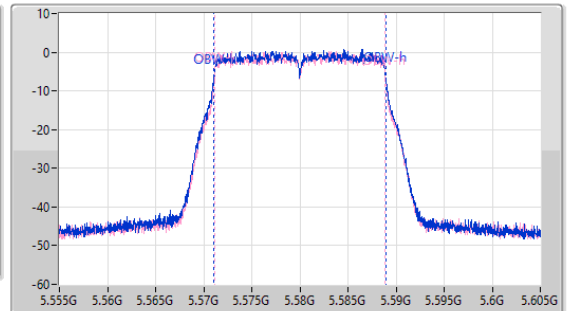

EBW

5580MHz

15/12/2022

CF: 5.58GHz  
 Span: 110MHz  
 RBW: 200kHz  
 VBW: 1MHz  
 Sweep Time: 100ms  
 Detector Type: Peak

CF: 5.58GHz  
 Span: 50MHz  
 RBW: 200kHz  
 VBW: 1MHz  
 Sweep Time: 100ms  
 Detector Type: Peak