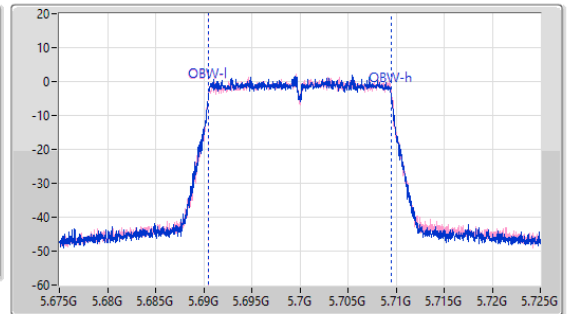

EBW

5700MHz

18/12/2022

CF: 5.7GHz  
 Span: 110MHz  
 RBW: 200kHz  
 VBW: 1MHz  
 Sweep Time: 100ms  
 Detector Type: Peak

CF: 5.7GHz  
 Span: 50MHz  
 RBW: 200kHz  
 VBW: 1MHz  
 Sweep Time: 100ms  
 Detector Type: Peak