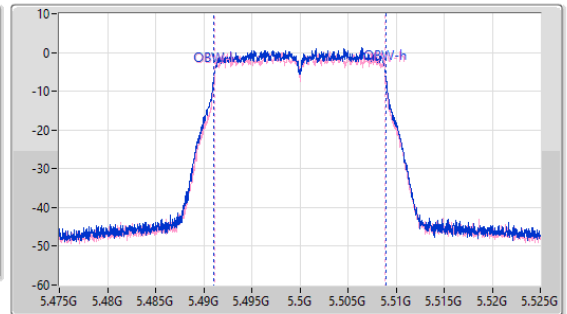

EBW

5500MHz

15/12/2022

CF: 5.5GHz  
 Span: 110MHz  
 RBW: 200kHz  
 VBW: 1MHz  
 Sweep Time: 100ms  
 Detector Type: Peak

CF: 5.5GHz  
 Span: 50MHz  
 RBW: 200kHz  
 VBW: 1MHz  
 Sweep Time: 100ms  
 Detector Type: Peak

EBW

5580MHz

15/12/2022

CF: 5.58GHz  
 Span: 110MHz  
 RBW: 200kHz  
 VBW: 1MHz  
 Sweep Time: 100ms  
 Detector Type: Peak

CF: 5.58GHz  
 Span: 50MHz  
 RBW: 200kHz  
 VBW: 1MHz  
 Sweep Time: 100ms  
 Detector Type: Peak