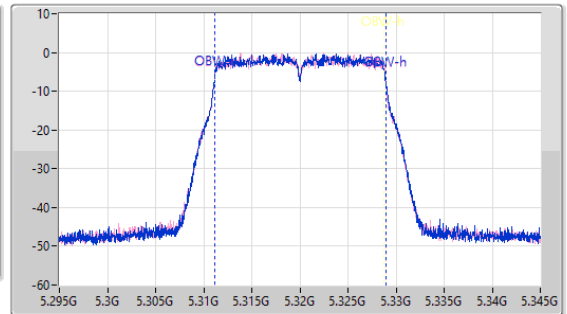

EBW

5320MHz

15/12/2022

CF  
5.32GHz  
Span  
110MHz  
RBW  
200kHz  
VBW  
1MHz  
Sweep Time  
100ms  
Detector Type  
Peak

CF  
5.32GHz  
Span  
50MHz  
RBW  
200kHz  
VBW  
1MHz  
Sweep Time  
100ms  
Detector Type  
Peak