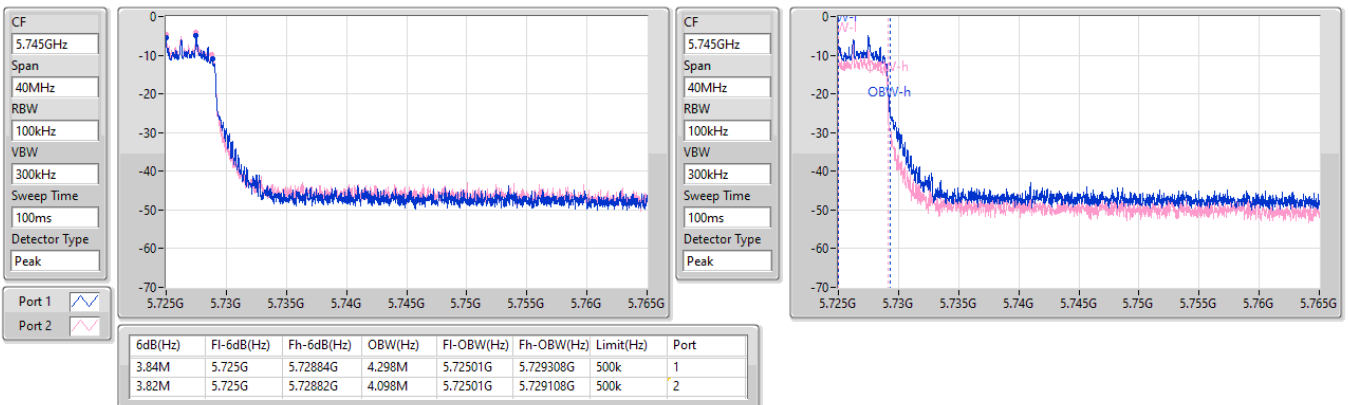

EBW

5690MHz Straddle 5.47-5.725GHz

15/12/2022

5.725-5.85GHz\_802.11ax HEW80\_Nss1,(MCS0)\_2TX

EBW

5690MHz Straddle 5.725-5.85GHz

15/12/2022

Summary