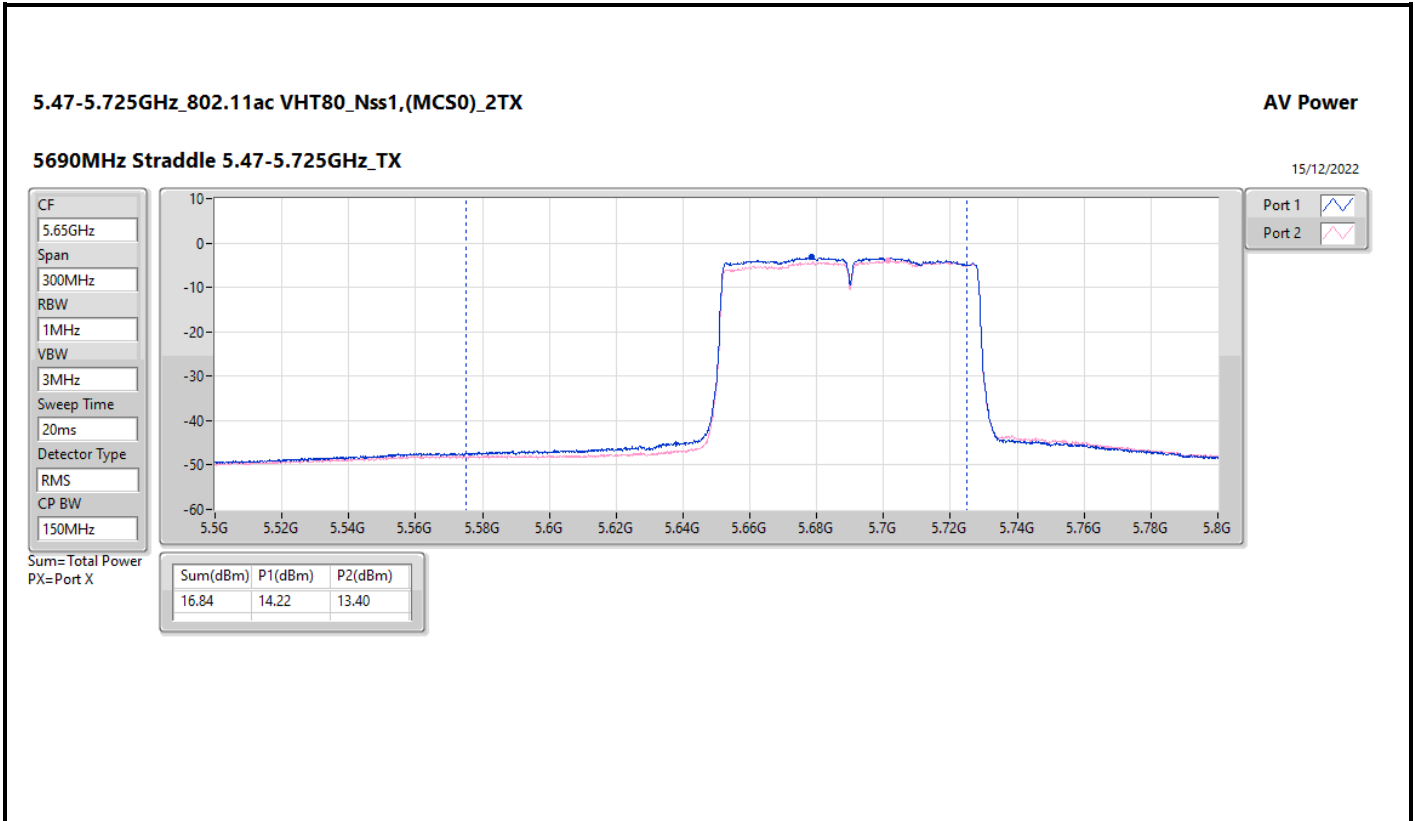

### Appendix C.4

Mode	Result	DG (dBi)	Port 1 (dBm)	Port 2 (dBm)	Total Power (dBm)	Power Limit (dBm)	EIRP (dBm)	EIRP Limit (dBm)
5775MHz	Pass	13.00	15.16	15.92	18.57	23.00	31.57	36.00

DG = Directional Gain; Port X = Port X output power