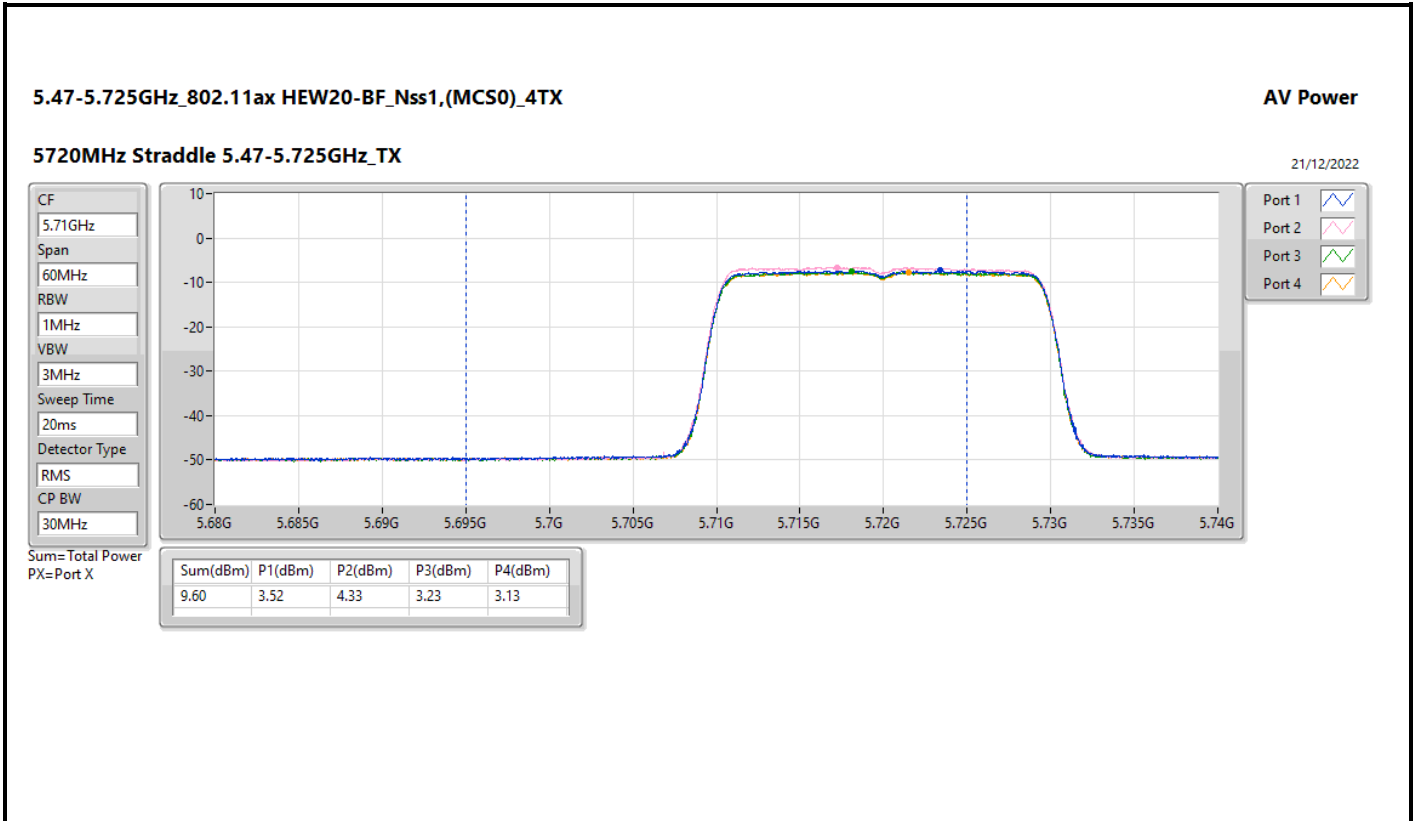

DG = Directional Gain; Port X = Port X output power

5.25-5.35GHz\_802.11ax HEW160-BF\_Nss1,(MCS0)\_4TX

AV Power

5250MHz Straddle 5.25-5.35GHz\_TX

21/12/2022

CF

5.33GHz

Span