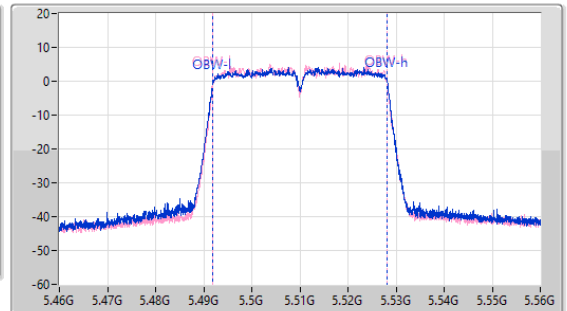

EBW

5510MHz

15/12/2022

CF: 5.51GHz  
 Span: 220MHz  
 RBW: 500kHz  
 VBW: 2MHz  
 Sweep Time: 100ms  
 Detector Type: Peak

CF: 5.51GHz  
 Span: 100MHz  
 RBW: 500kHz  
 VBW: 2MHz  
 Sweep Time: 100ms  
 Detector Type: Peak