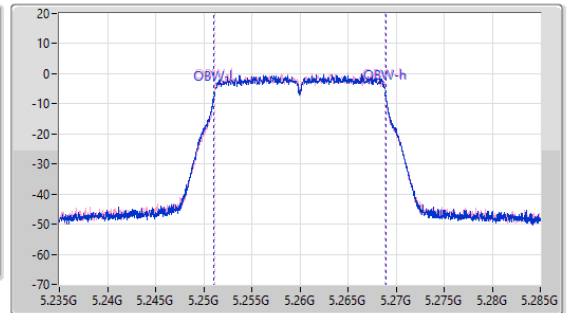

EBW

5260MHz

15/12/2022

CF  
5.26GHz  
Span  
110MHz  
RBW  
200kHz  
VBW  
1MHz  
Sweep Time  
100ms  
Detector Type  
Peak

CF  
5.26GHz  
Span  
50MHz  
RBW  
200kHz  
VBW  
1MHz  
Sweep Time  
100ms  
Detector Type  
Peak

EBW

5500MHz

15/12/2022

CF: 5.5GHz  
 Span: 110MHz  
 RBW: 200kHz  
 VBW: 1MHz  
 Sweep Time: 100ms  
 Detector Type: Peak

CF: 5.5GHz  
 Span: 50MHz  
 RBW: 200kHz  
 VBW: 1MHz  
 Sweep Time: 100ms  
 Detector Type: Peak