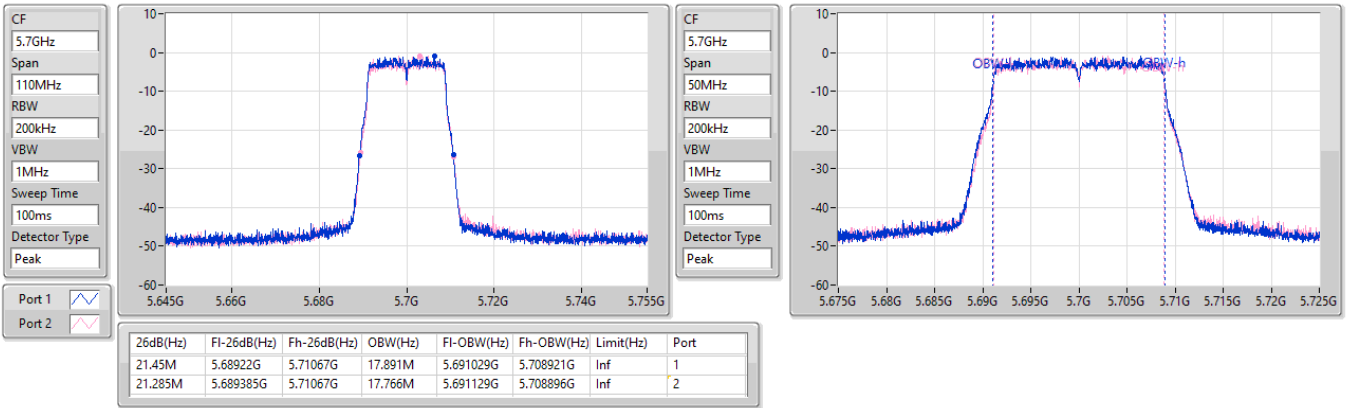

5.47-5.725GHz_802.11n_HT20_Nss1,(MCS0)_2TX

EBW

5700MHz

15/12/2022