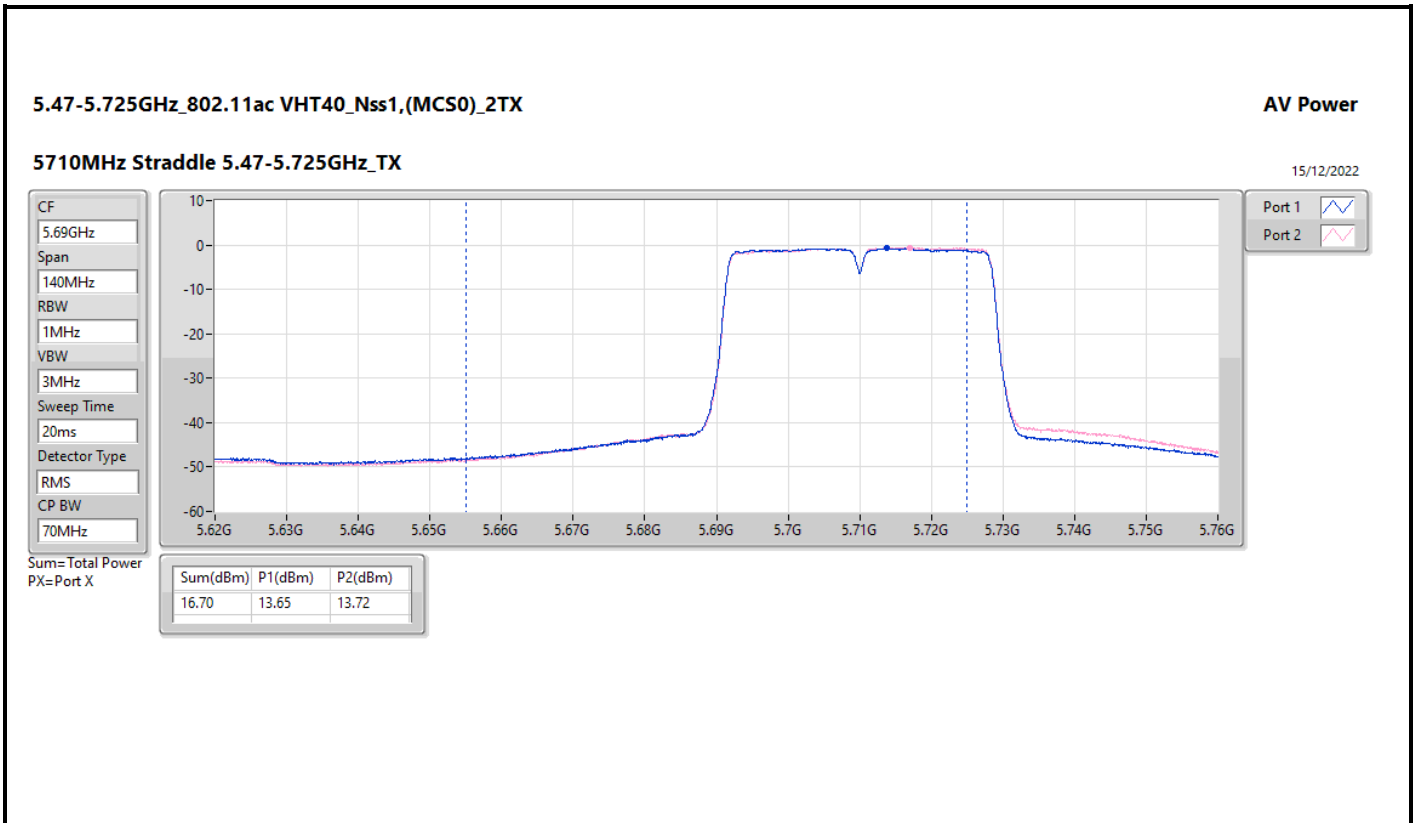

### Appendix C.4

Mode	Result	DG (dBi)	Port 1 (dBm)	Port 2 (dBm)	Total Power (dBm)	Power Limit (dBm)	EIRP (dBm)	EIRP Limit (dBm)
5775MHz	Pass	13.00	15.16	15.92	18.57	23.00	31.57	36.00

DG = Directional Gain; Port X = Port X output power