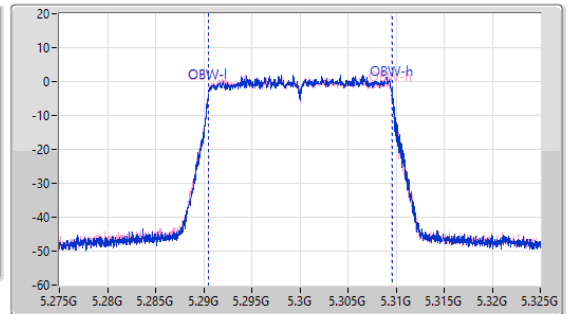

EBW

5300MHz

18/12/2022

CF: 5.3GHz  
 Span: 110MHz  
 RBW: 200kHz  
 VBW: 1MHz  
 Sweep Time: 100ms  
 Detector Type: Peak

CF: 5.3GHz  
 Span: 50MHz  
 RBW: 200kHz  
 VBW: 1MHz  
 Sweep Time: 100ms  
 Detector Type: Peak