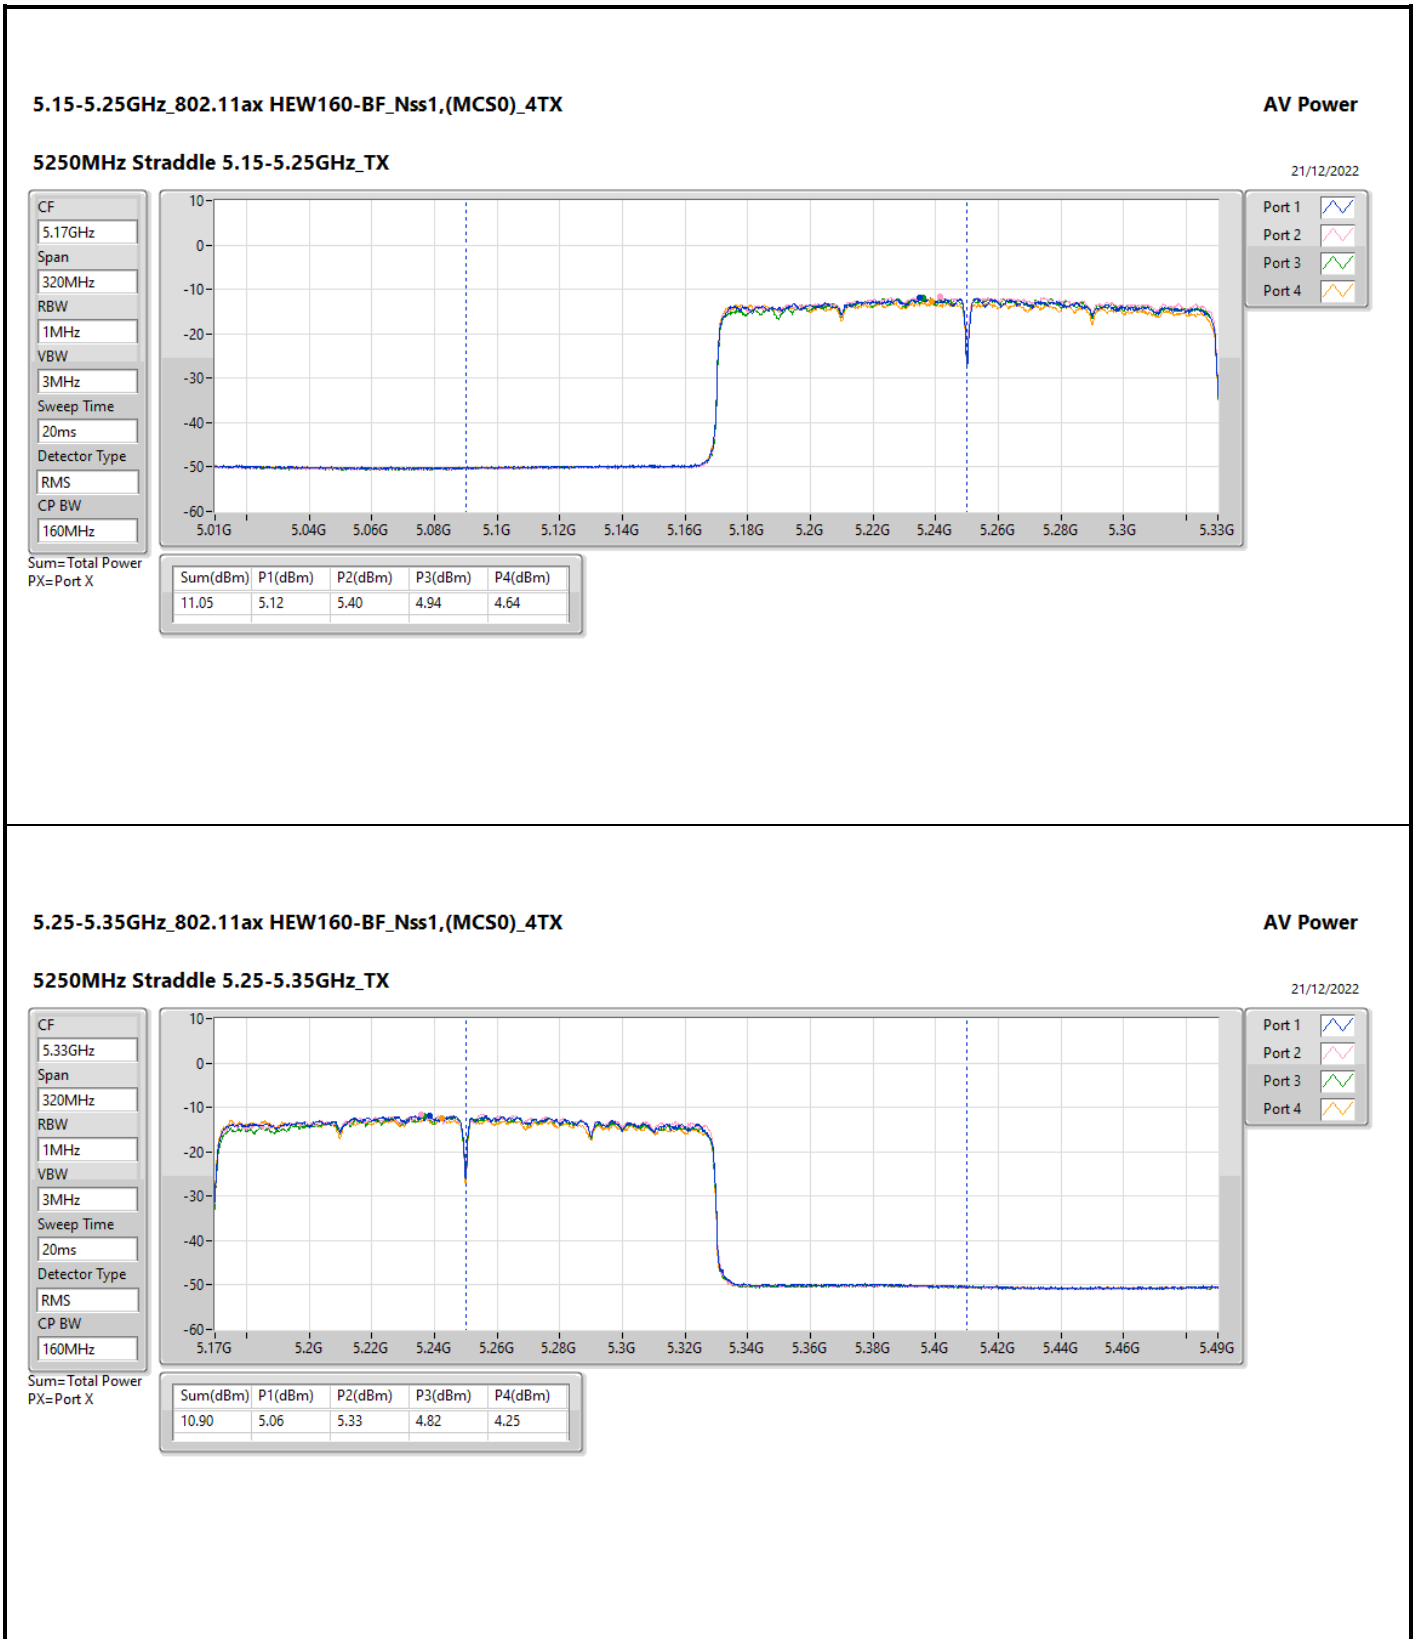

CF

5.33GHz

Span

320MHz

RBW

1MHz

VBW

3MHz

Sweep Time

20ms

Detector Type

RMS

CP BW

160MHz

Port 1

Port 2

Port 3

Port 4