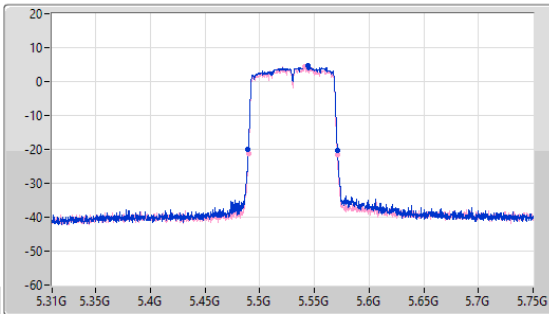

EBW

5530MHz

15/12/2022

CF: 5.53GHz  
 Span: 440MHz  
 RBW: 1MHz  
 VBW: 3MHz  
 Sweep Time: 100ms  
 Detector Type: Peak

CF: 5.53GHz  
 Span: 200MHz  
 RBW: 1MHz  
 VBW: 3MHz  
 Sweep Time: 100ms  
 Detector Type: Peak