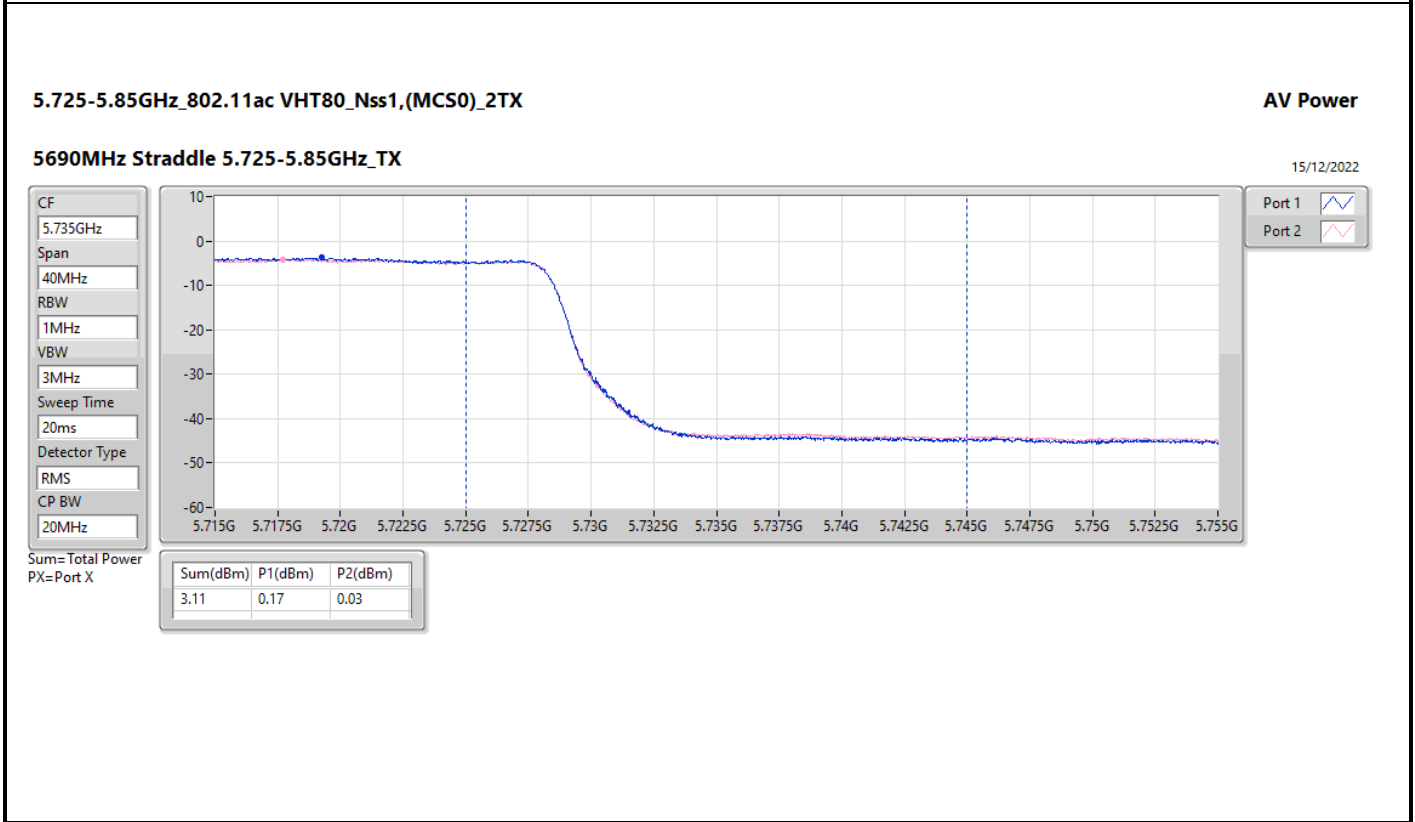

### Appendix C.4

Mode	Result	DG (dBi)	Port 1 (dBm)	Port 2 (dBm)	Total Power (dBm)	Power Limit (dBm)	EIRP (dBm)	EIRP Limit (dBm)
5775MHz	Pass	13.00	15.16	15.92	18.57	23.00	31.57	36.00

DG = Directional Gain; Port X = Port X output power