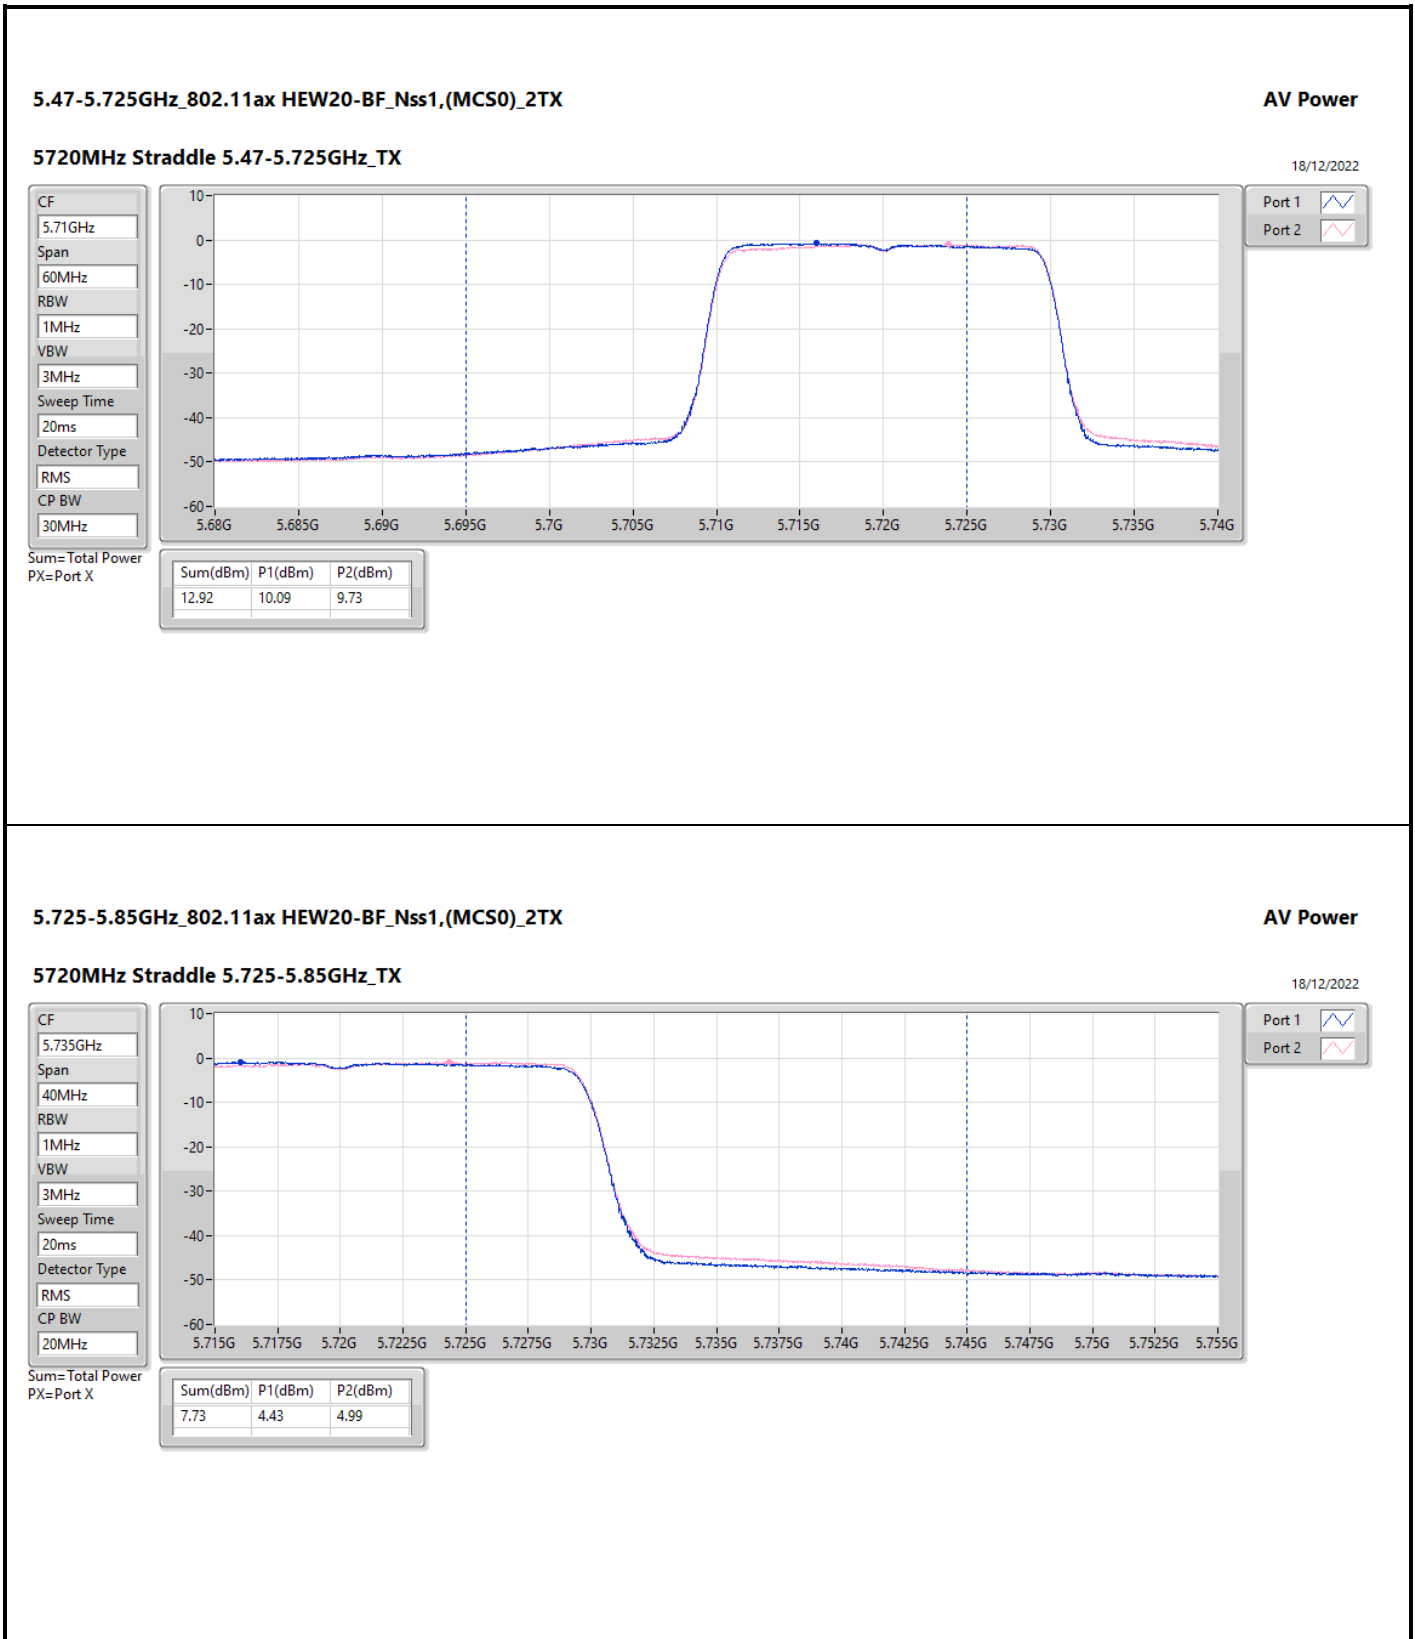

CF

5.735GHz

Span

40MHz

RBW

1MHz

VBW

3MHz

Sweep Time

20ms

Detector Type

RMS

CP BW

20MHz

Port 1

Port 2