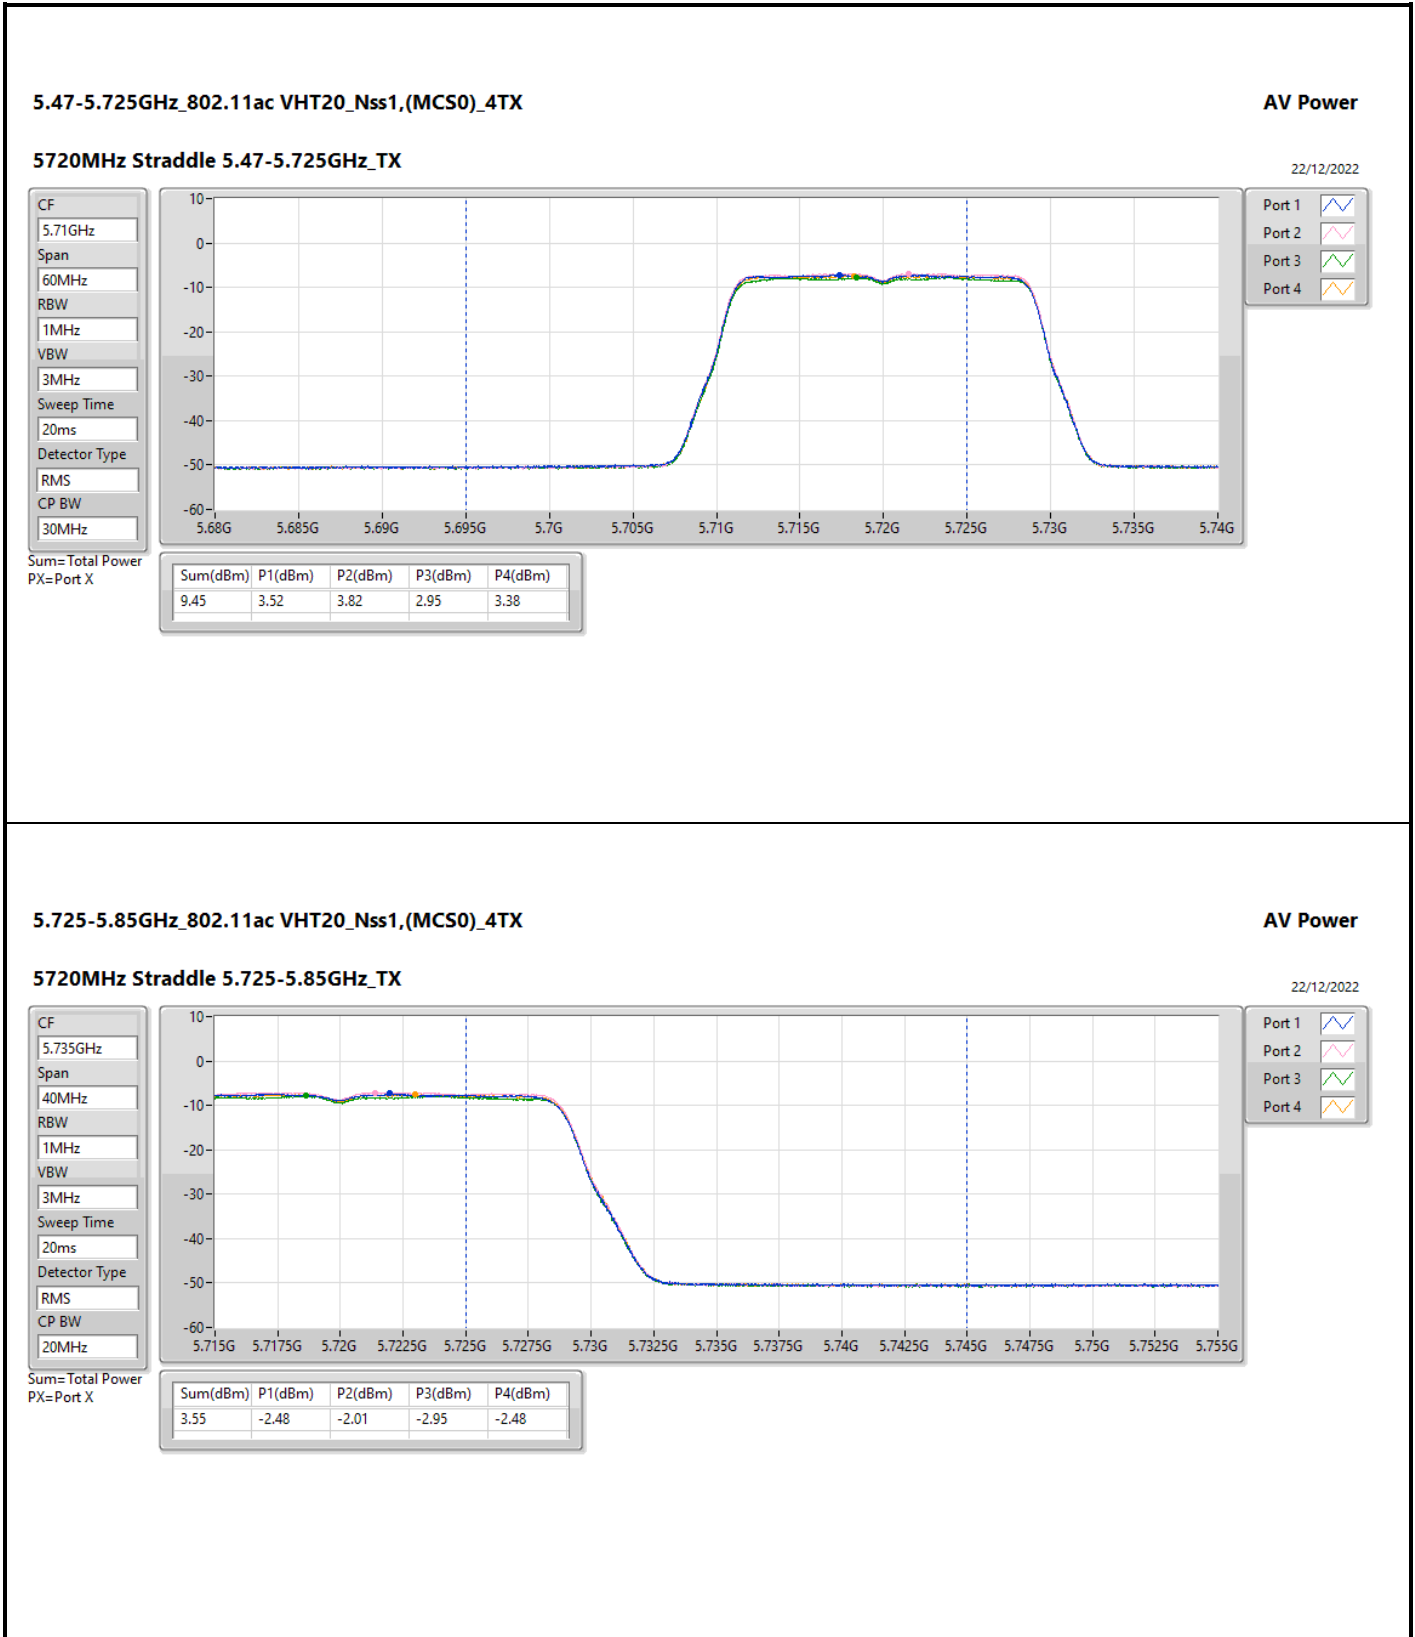

CF

5.735GHz

Span

40MHz

RBW

1MHz

VBW

3MHz

Sweep Time

20ms

Detector Type

RMS

CP BW

20MHz

Port 1

Port 2

Port 3

Port 4