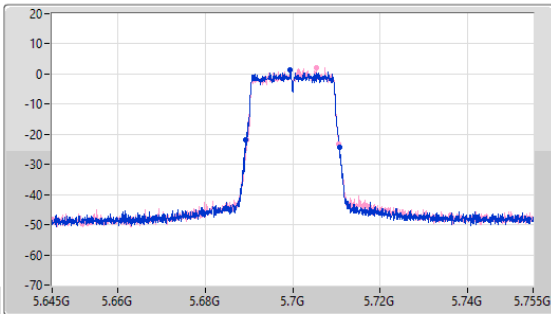

5.47-5.725GHz_802.11ax HEW20-BF_Nss1,(MCS0)_2TX

EBW

5700MHz

18/12/2022

CF: 5.7GHz
Span: 110MHz
RBW: 200kHz
VBW: 1MHz
Sweep Time: 100ms
Detector Type: Peak

CF: 5.7GHz
Span: 50MHz
RBW: 200kHz
VBW: 1MHz
Sweep Time: 100ms
Detector Type: Peak