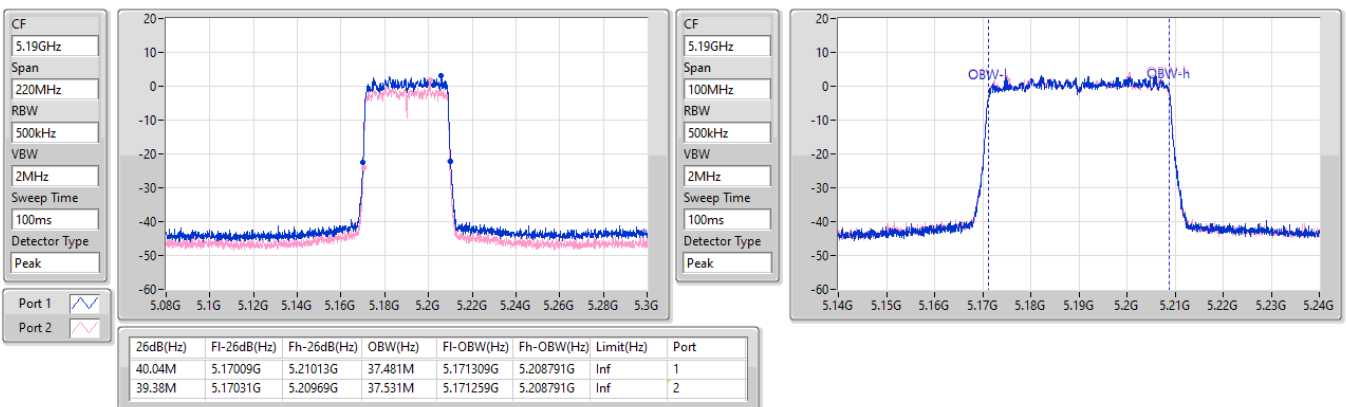

EBW

5825MHz

15/12/2022

5.15-5.25GHz\_802.11ax HEW40\_Nss1,(MCS0)\_2TX

EBW

5190MHz

15/12/2022

5.15-5.25GHz\_802.11ax\_HEW40\_Nss1,(MCS0)\_2TX