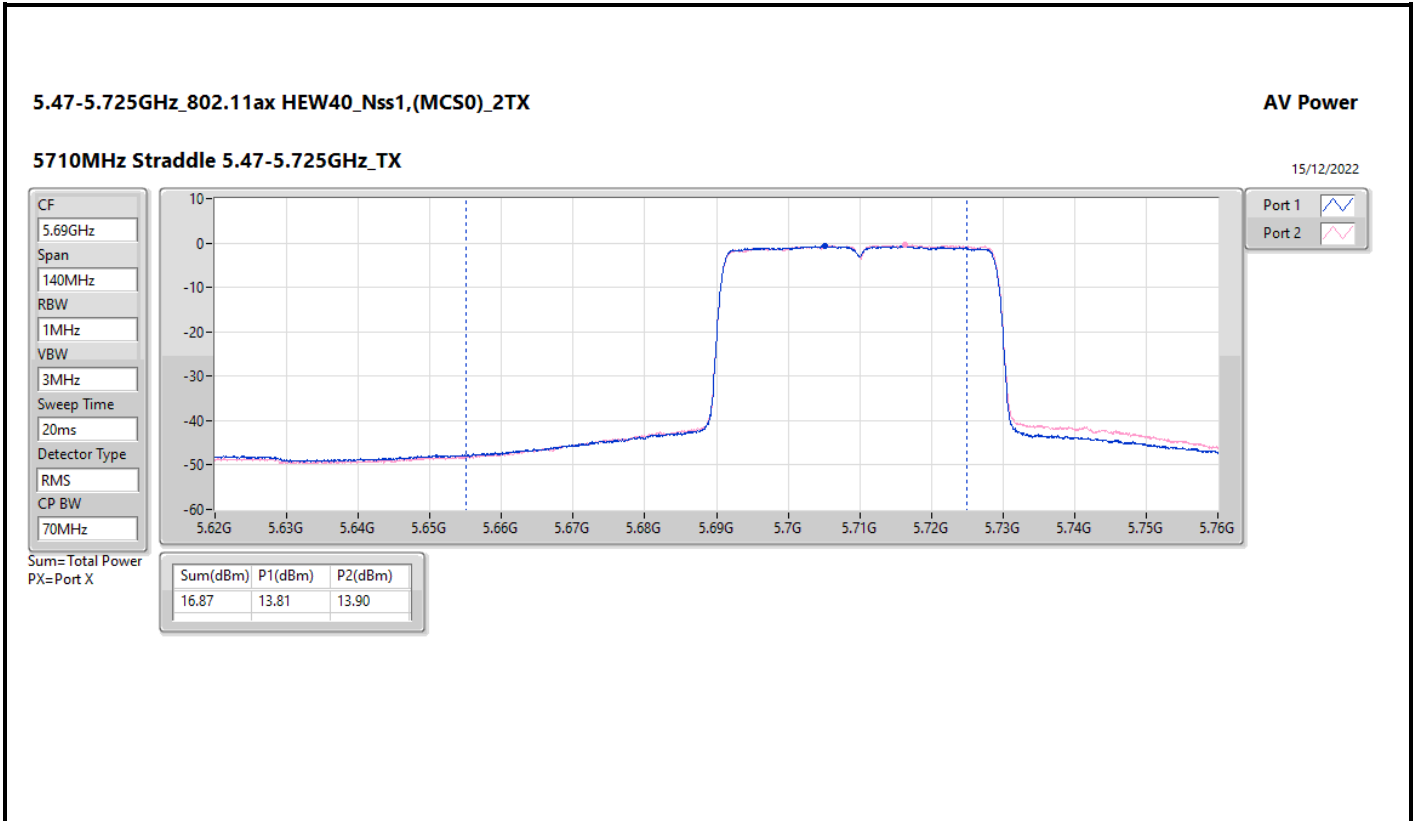

### Appendix C.4

Mode	Result	DG (dBi)	Port 1 (dBm)	Port 2 (dBm)	Total Power (dBm)	Power Limit (dBm)	EIRP (dBm)	EIRP Limit (dBm)
5775MHz	Pass	13.00	15.16	15.92	18.57	23.00	31.57	36.00

DG = Directional Gain; Port X = Port X output power