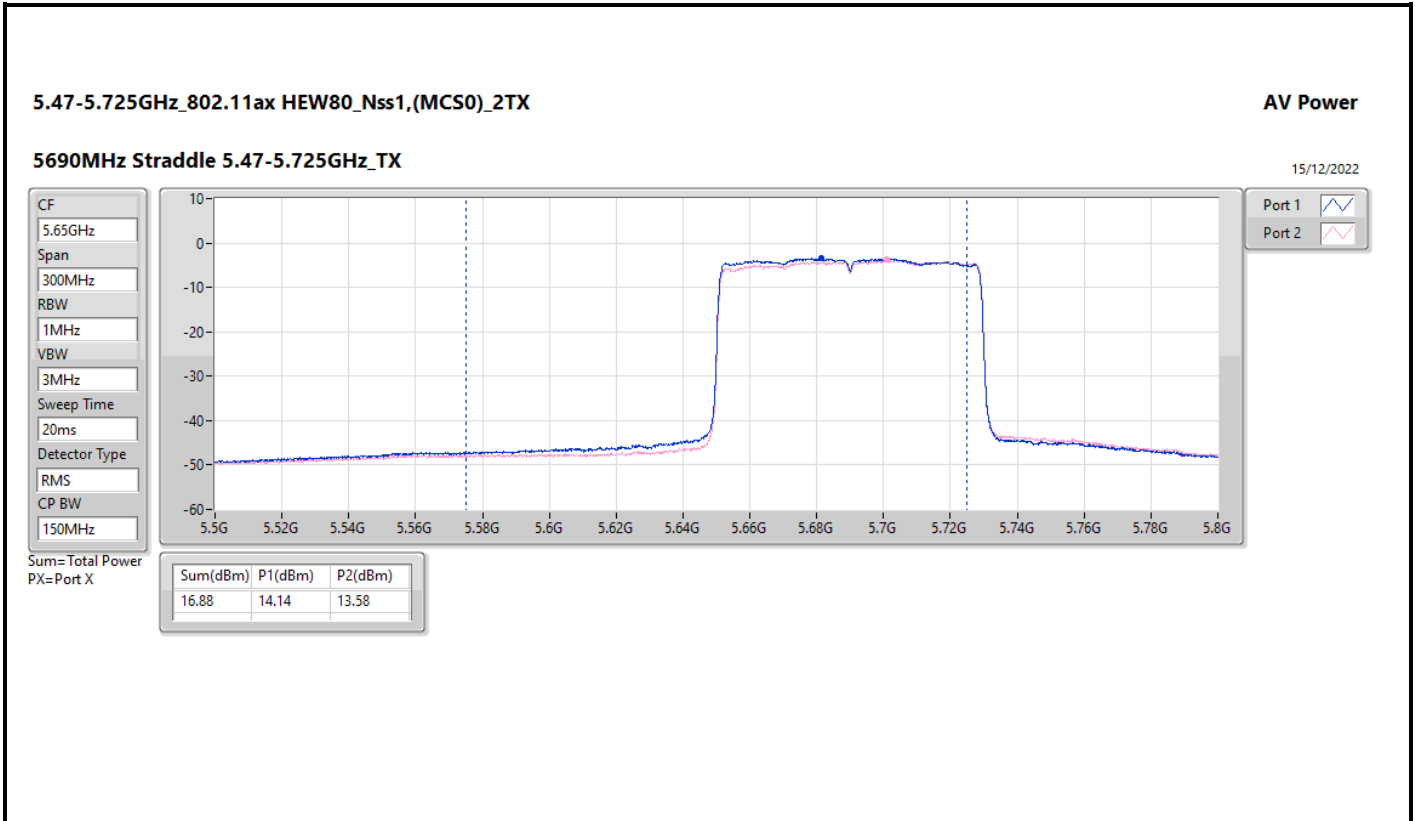

### Appendix C.4

Mode	Result	DG (dBi)	Port 1 (dBm)	Port 2 (dBm)	Total Power (dBm)	Power Limit (dBm)	EIRP (dBm)	EIRP Limit (dBm)
5775MHz	Pass	13.00	15.16	15.92	18.57	23.00	31.57	36.00

DG = Directional Gain; Port X = Port X output power