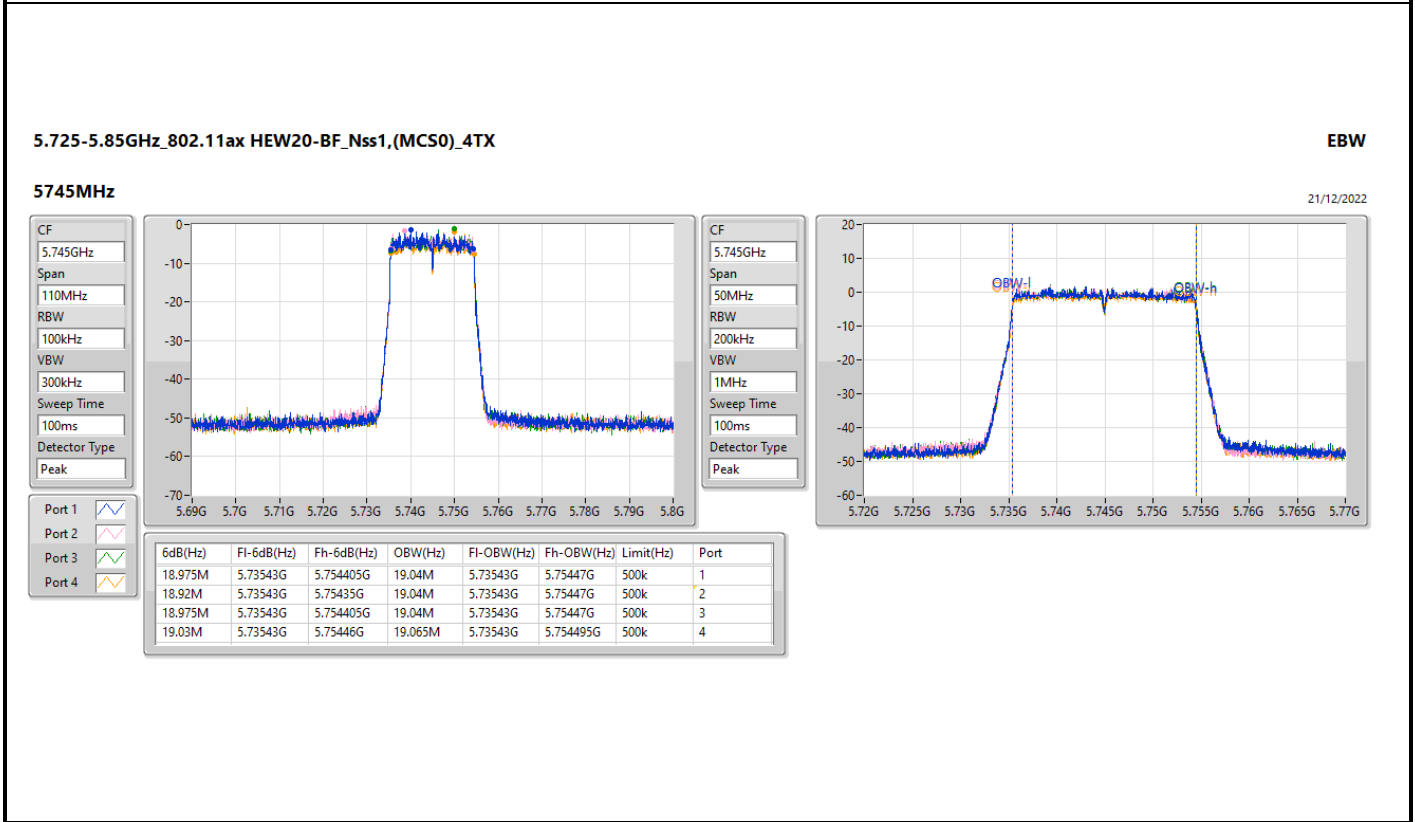

Port X-N dB = Port X 6dB down bandwidth for 5.725-5.85GHz band / 26dB down bandwidth for other band  
 Port X-OBW = Port X 99% occupied bandwidth

5.725-5.85GHz\_802.11ax HEW20-BF\_Nss1,(MCS0)\_4TX

EBW

5785MHz