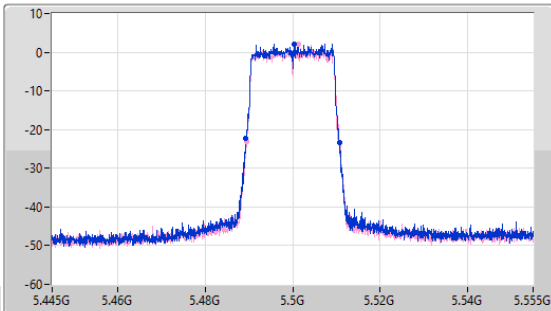

CF
5.5GHz
Span
50MHz
RBW
200kHz
VBW
1MHz
Sweep Time
100ms
Detector Type
Peak