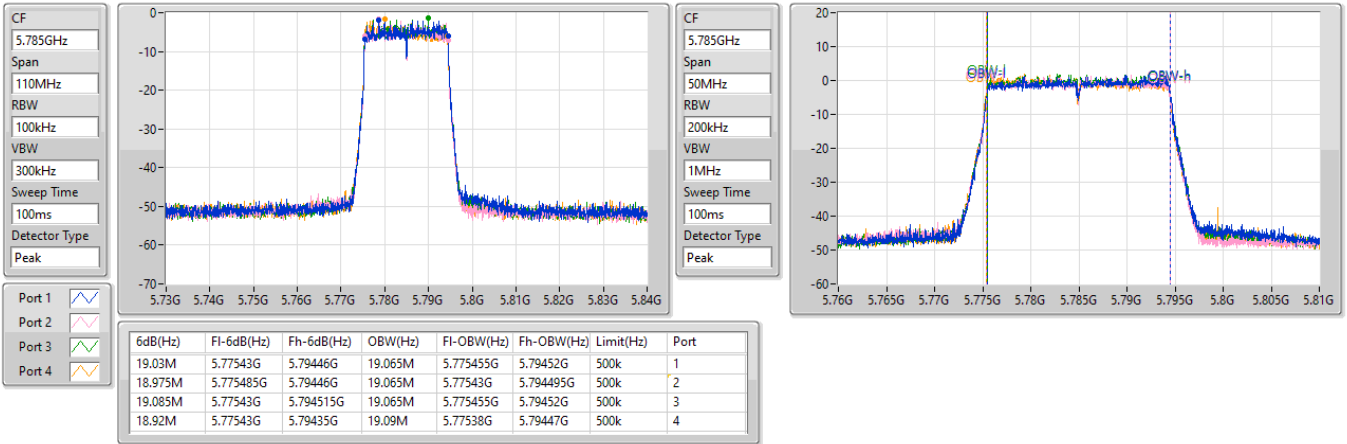

5.725-5.85GHz_802.11ax HEW20-BF_Nss1,(MCS0)_4TX

EBW

5785MHz

21/12/2022