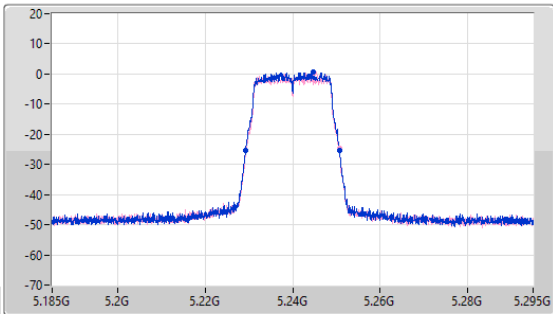

5.15-5.25GHz\_802.11n HT20\_Nss1,(MCS0)\_2TX

EBW

5240MHz

15/12/2022

CF  
5.24GHz  
Span  
110MHz  
RBW  
200kHz  
VBW  
1MHz  
Sweep Time  
100ms  
Detector Type  
Peak

CF  
5.24GHz  
Span  
50MHz  
RBW  
200kHz  
VBW  
1MHz  
Sweep Time  
100ms  
Detector Type  
Peak