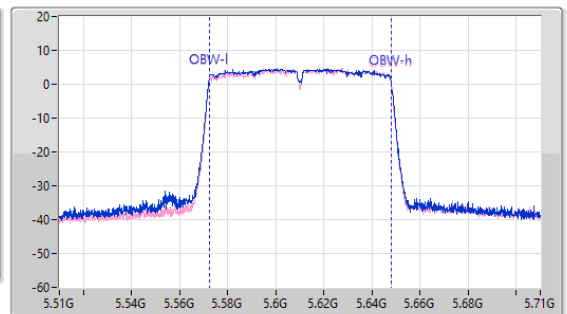

EBW

5610MHz

15/12/2022

CF: 5.61GHz  
 Span: 440MHz  
 RBW: 1MHz  
 VBW: 3MHz  
 Sweep Time: 100ms  
 Detector Type: Peak

CF: 5.61GHz  
 Span: 200MHz  
 RBW: 1MHz  
 VBW: 3MHz  
 Sweep Time: 100ms  
 Detector Type: Peak