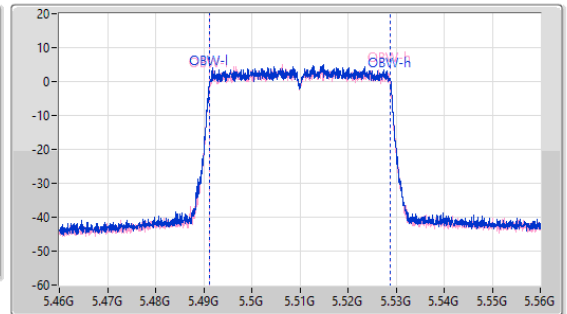

EBW

5510MHz

18/12/2022

CF: 5.51GHz  
 Span: 220MHz  
 RBW: 300kHz  
 VBW: 1MHz  
 Sweep Time: 100ms  
 Detector Type: Peak

CF: 5.51GHz  
 Span: 100MHz  
 RBW: 500kHz  
 VBW: 2MHz  
 Sweep Time: 100ms  
 Detector Type: Peak