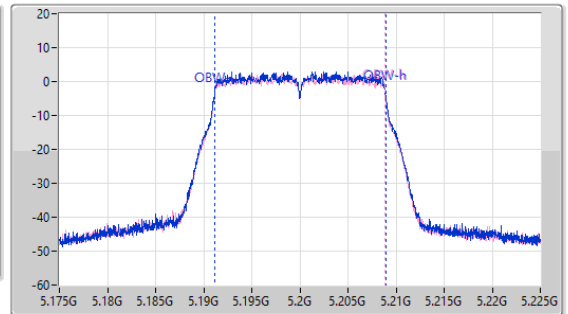

EBW

5200MHz

15/12/2022

CF: 5.2GHz  
 Span: 110MHz  
 RBW: 200kHz  
 VBW: 1MHz  
 Sweep Time: 100ms  
 Detector Type: Peak

CF: 5.2GHz  
 Span: 50MHz  
 RBW: 200kHz  
 VBW: 1MHz  
 Sweep Time: 100ms  
 Detector Type: Peak