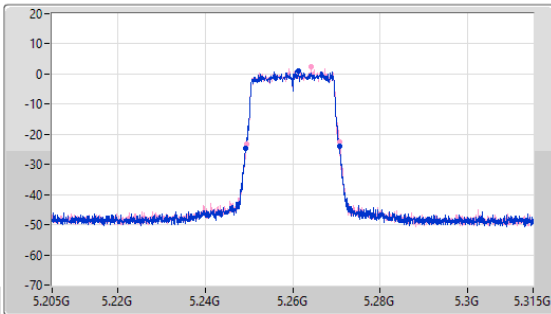

5.25-5.35GHz_802.11ax_HEW20_Nss1,(MCS0)_2TX

EBW

5260MHz

15/12/2022

CF
5.26GHz
Span
110MHz
RBW
200kHz
VBW
1MHz
Sweep Time
100ms
Detector Type
Peak

CF
5.26GHz
Span
50MHz
RBW
200kHz
VBW
1MHz
Sweep Time
100ms
Detector Type
Peak