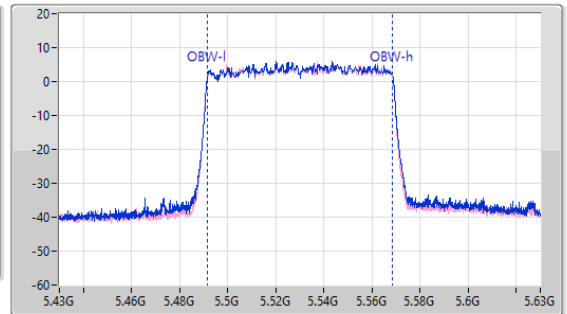

5.47-5.725GHz\_802.11ax HEW80\_Nss1,(MCS0)\_2TX

EBW

5530MHz

15/12/2022

CF  
5.53GHz  
Span  
440MHz  
RBW  
1MHz  
VBW  
3MHz  
Sweep Time  
100ms  
Detector Type  
Peak

CF  
5.53GHz  
Span  
200MHz  
RBW  
1MHz  
VBW  
3MHz  
Sweep Time  
100ms  
Detector Type  
Peak