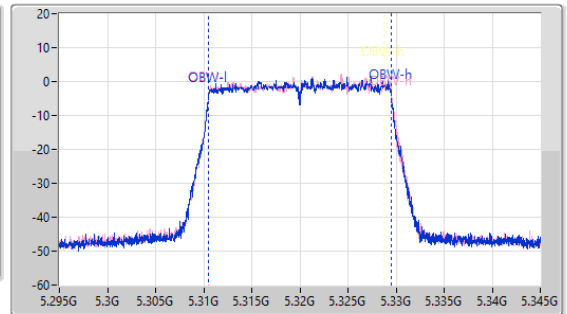

EBW

5320MHz

15/12/2022

CF  
5.32GHz  
Span  
110MHz  
RBW  
200kHz  
VBW  
1MHz  
Sweep Time  
100ms  
Detector Type  
Peak

CF  
5.32GHz  
Span  
50MHz  
RBW  
200kHz  
VBW  
1MHz  
Sweep Time  
100ms  
Detector Type  
Peak