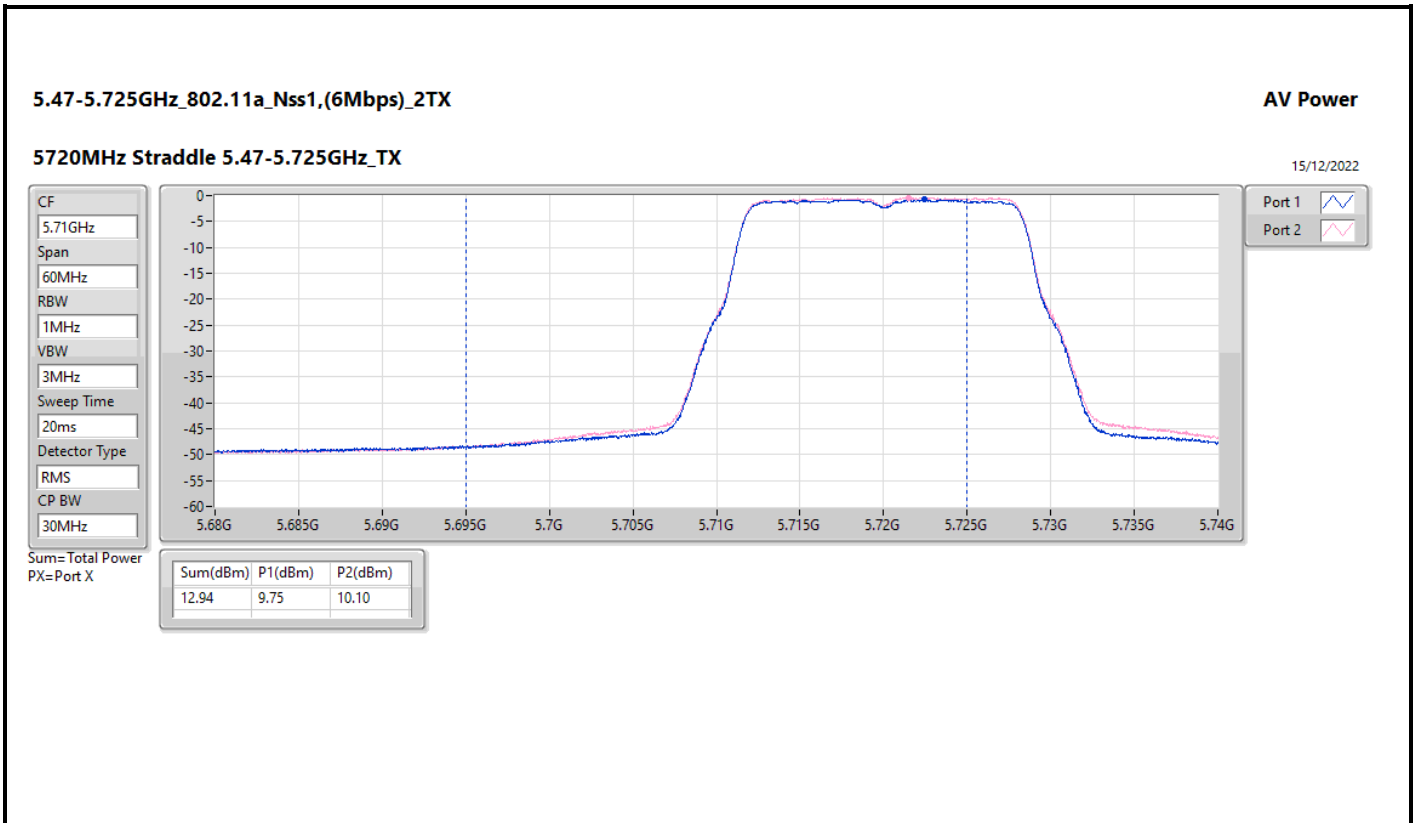

### Appendix C.4

Mode	Result	DG (dBi)	Port 1 (dBm)	Port 2 (dBm)	Total Power (dBm)	Power Limit (dBm)	EIRP (dBm)	EIRP Limit (dBm)
5775MHz	Pass	13.00	15.16	15.92	18.57	23.00	31.57	36.00

DG = Directional Gain; Port X = Port X output power