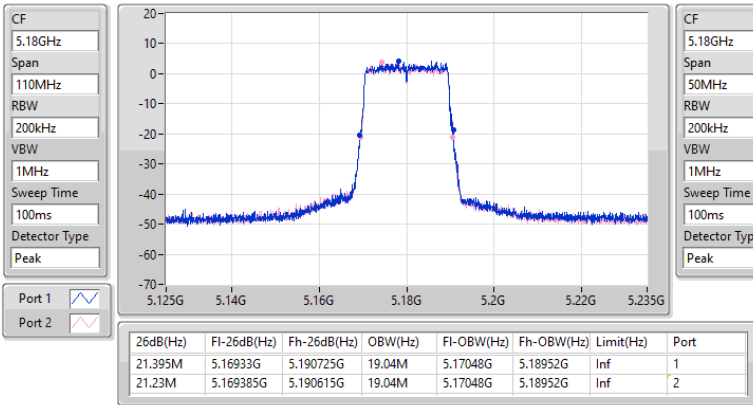

5.15-5.25GHz_802.11ax HEW20-BF_Nss1,(MCS0)_2TX

EBW

5180MHz

18/12/2022