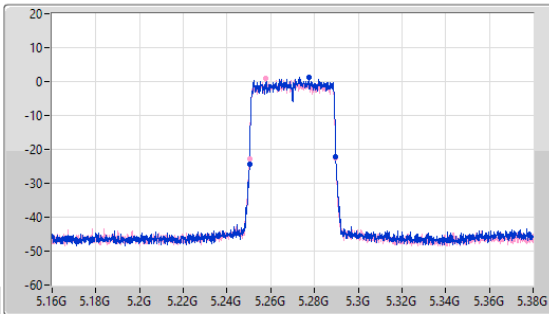

5.25-5.35GHz_802.11ax_HEW40-BF_Nss1,(MCS0)_2TX

EBW

5270MHz

18/12/2022

CF: 5.27GHz
Span: 220MHz
RBW: 300kHz
VBW: 1MHz
Sweep Time: 100ms
Detector Type: Peak

CF: 5.27GHz
Span: 100MHz
RBW: 500kHz
VBW: 2MHz
Sweep Time: 100ms
Detector Type: Peak