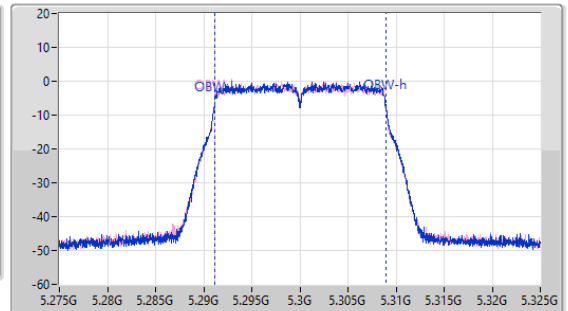

EBW

5300MHz

15/12/2022

CF  
5.3GHz  
Span  
110MHz  
RBW  
200kHz  
VBW  
1MHz  
Sweep Time  
100ms  
Detector Type  
Peak

CF  
5.3GHz  
Span  
50MHz  
RBW  
200kHz  
VBW  
1MHz  
Sweep Time  
100ms  
Detector Type  
Peak