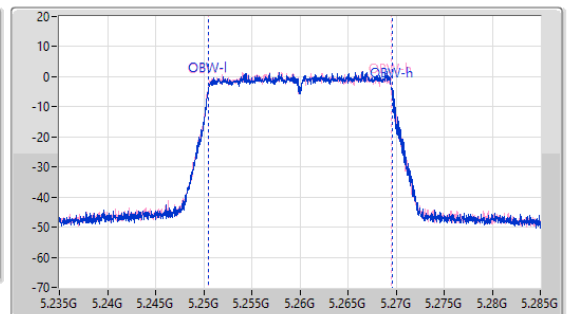

Sweep Time  
100ms

Detector Type  
Peak

CF  
5.26GHz

Span  
50MHz

RBW  
200kHz

VBW  
1MHz

Sweep Time  
100ms

Detector Type  
Peak