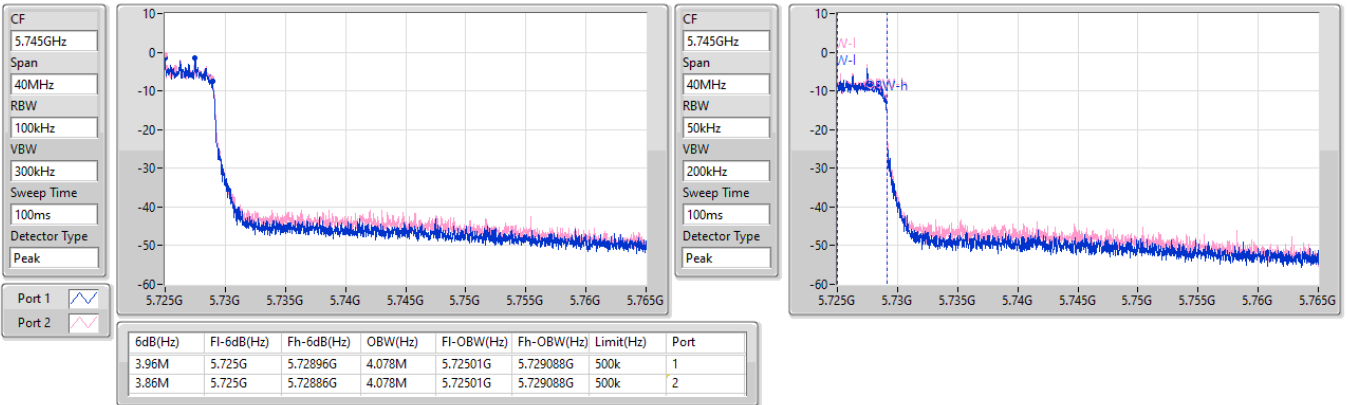

EBW

5710MHz Straddle 5.47-5.725GHz

15/12/2022

5.725-5.85GHz\_802.11ax HEW40\_Nss1,(MCS0)\_2TX

EBW

5710MHz Straddle 5.725-5.85GHz

15/12/2022

5.15-5.25GHz\_802.11ax HEW80\_Nss1,(MCS0)\_2TX