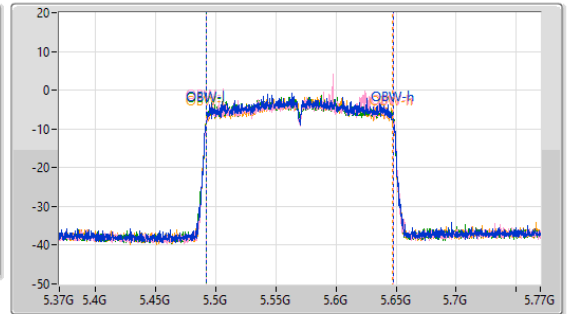

26dB(Hz)	Fl-26dB(Hz)	Fh-26dB(Hz)	OBW(Hz)	Fl-OBW(Hz)	Fh-OBW(Hz)	Limit(Hz)	Port
164.56M	5.48816G	5.65272G	155.122M	5.492439G	5.647561G	Inf	1
165M	5.48728G	5.65228G	155.322M	5.492439G	5.647761G	Inf	2
163.24M	5.4896G	5.65184G	155.322M	5.492439G	5.647761G	Inf	3
164.12M	5.48816G	5.65228G	154.923M	5.492439G	5.647361G	Inf	4