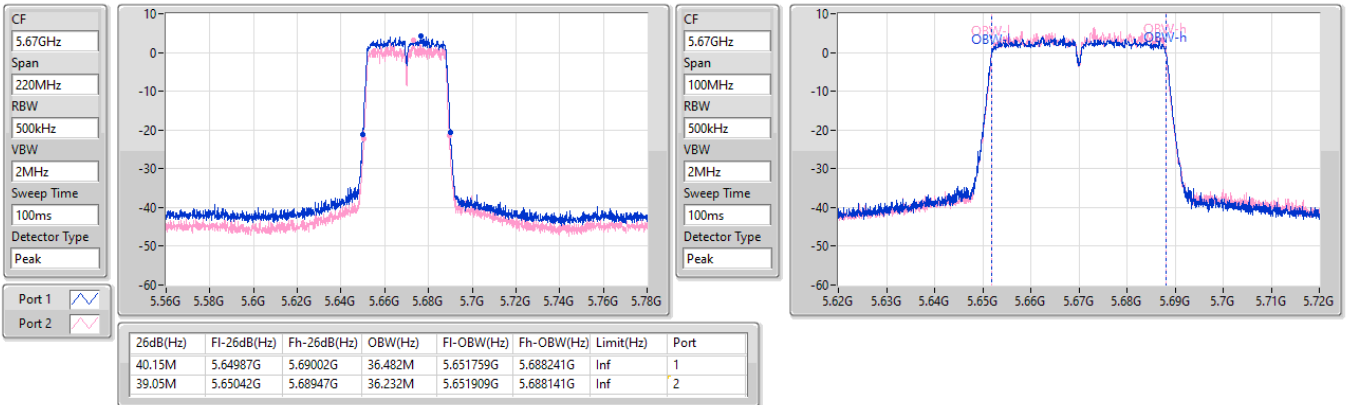

EBW

5230MHz

15/12/2022

CF: 5.23GHz  
 Span: 220MHz  
 RBW: 500kHz  
 VBW: 2MHz  
 Sweep Time: 100ms  
 Detector Type: Peak

CF: 5.23GHz  
 Span: 100MHz  
 RBW: 500kHz  
 VBW: 2MHz  
 Sweep Time: 100ms  
 Detector Type: Peak

EBW

5670MHz

15/12/2022

5.47-5.725GHz\_802.11n HT40\_Nss1,(MCS0)\_2TX

EBW

5710MHz Straddle 5.47-5.725GHz

15/12/2022

5.725-5.85GHz\_802.11n HT40\_Nss1,(MCS0)\_2TX