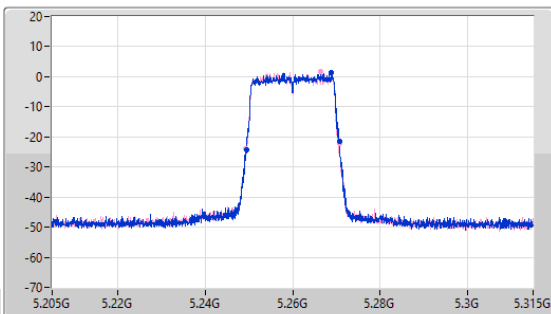

CF
5.26GHz

Span
50MHz

RBW
200kHz

VBW
1MHz

Sweep Time
100ms

Detector Type
Peak