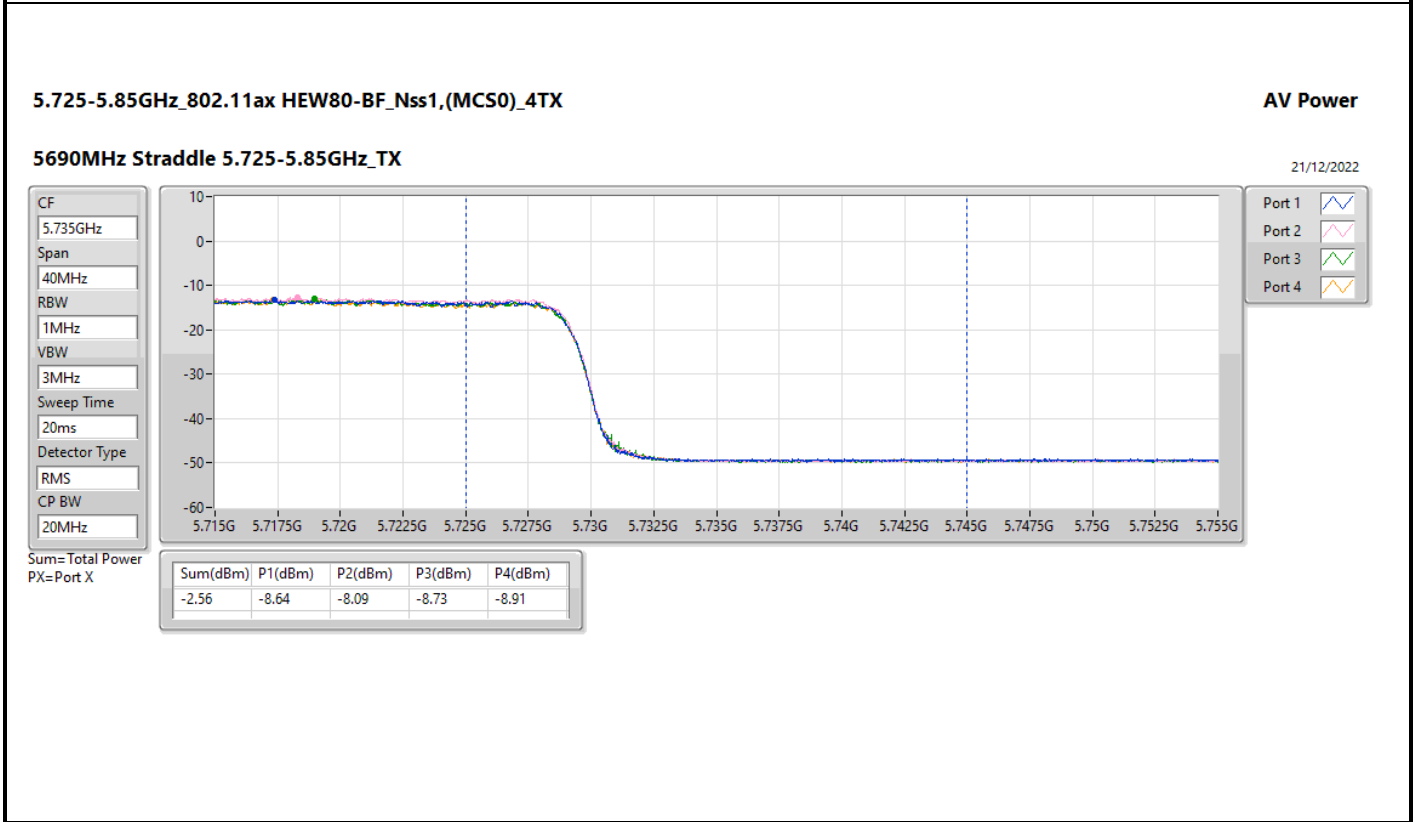

DG = Directional Gain; Port X = Port X output power

5.25-5.35GHz\_802.11ax HEW160-BF\_Nss1,(MCS0)\_4TX

AV Power

5250MHz Straddle 5.25-5.35GHz\_TX

21/12/2022

CF

5.33GHz

Span