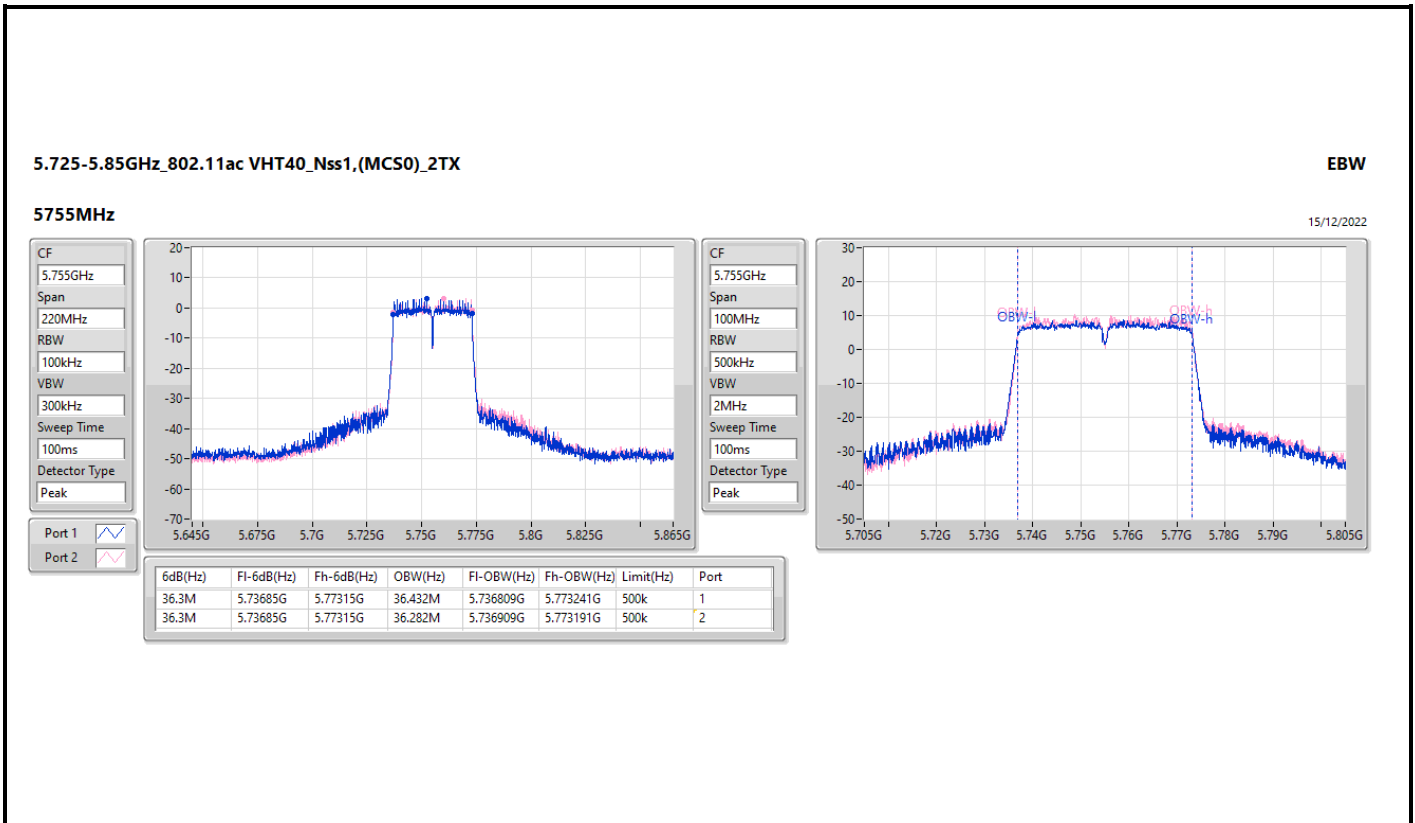

EBW

5710MHz Straddle 5.47-5.725GHz

15/12/2022

5.725-5.85GHz\_802.11ac VHT40\_Nss1,(MCS0)\_2TX

EBW

5710MHz Straddle 5.725-5.85GHz

15/12/2022

5.15-5.25GHz\_802.11ac\_VHT80\_Nss1,(MCS0)\_2TX

EBW

5210MHz

15/12/2022

CF  
5.21GHz  
Span  
440MHz  
RBW  
1MHz  
VBW  
3MHz  
Sweep Time  
100ms  
Detector Type  
Peak

CF  
5.21GHz  
Span  
200MHz  
RBW  
1MHz  
VBW  
3MHz  
Sweep Time  
100ms  
Detector Type  
Peak