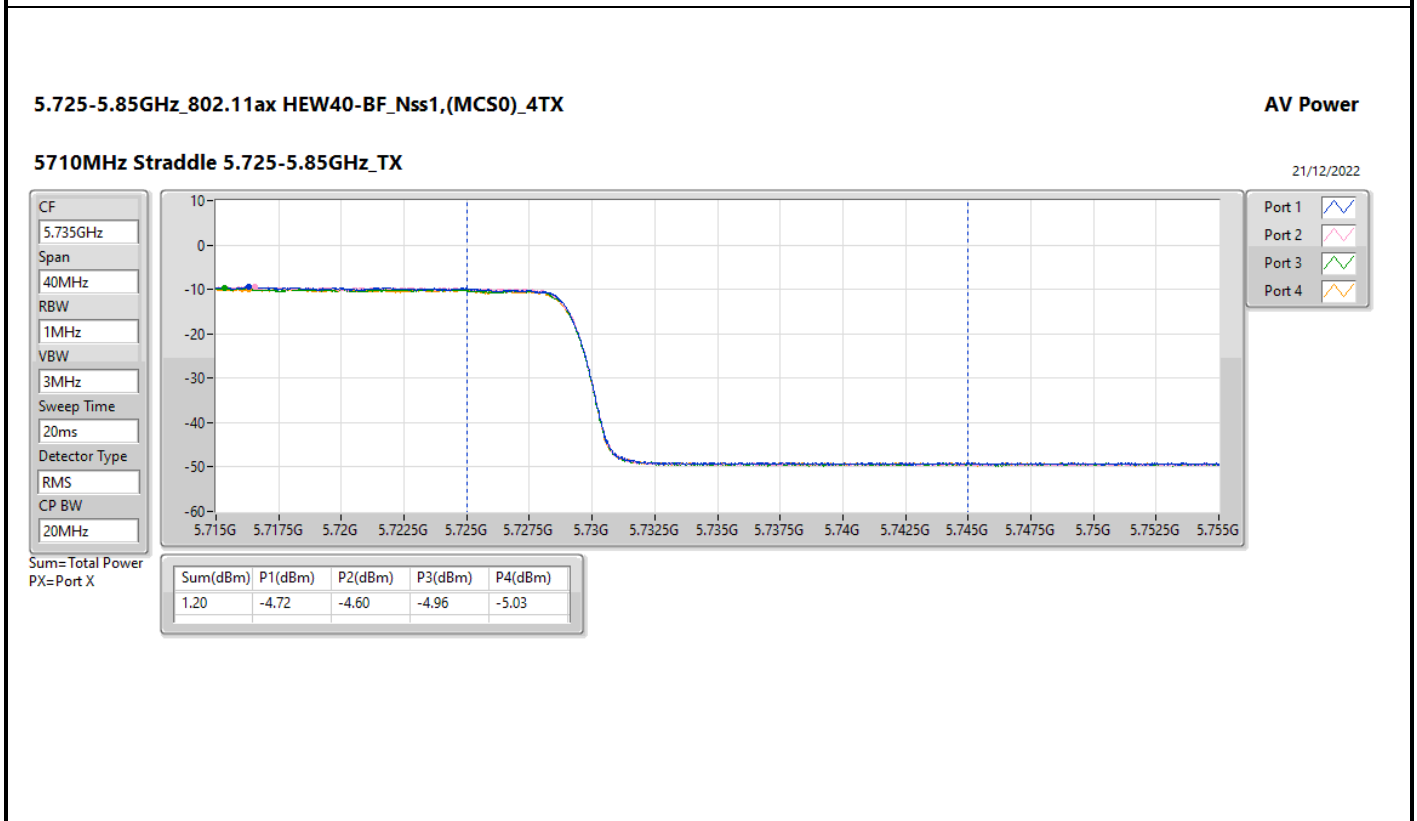

DG = Directional Gain; Port X = Port X output power

5.25-5.35GHz\_802.11ax HEW160-BF\_Nss1,(MCS0)\_4TX

AV Power

5250MHz Straddle 5.25-5.35GHz\_TX

21/12/2022

CF

5.33GHz

Span