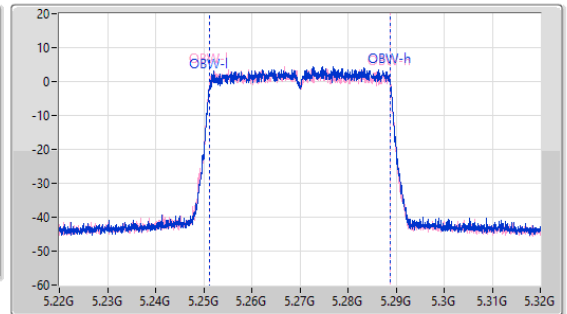

EBW

5270MHz

18/12/2022

CF: 5.27GHz  
 Span: 220MHz  
 RBW: 300kHz  
 VBW: 1MHz  
 Sweep Time: 100ms  
 Detector Type: Peak

CF: 5.27GHz  
 Span: 100MHz  
 RBW: 500kHz  
 VBW: 2MHz  
 Sweep Time: 100ms  
 Detector Type: Peak