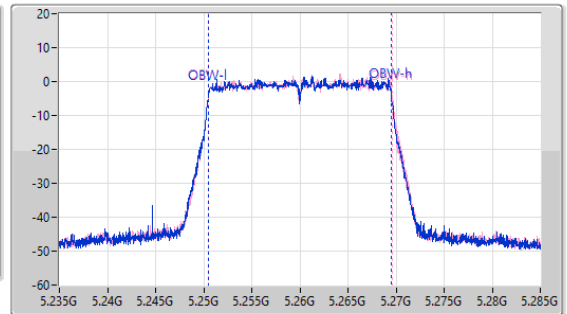

5.25-5.35GHz\_802.11ax\_HEW20\_Nss1,(MCS0)\_2TX

EBW

5260MHz

15/12/2022

CF  
5.26GHz  
Span  
110MHz  
RBW  
200kHz  
VBW  
1MHz  
Sweep Time  
100ms  
Detector Type  
Peak

CF  
5.26GHz  
Span  
50MHz  
RBW  
200kHz  
VBW  
1MHz  
Sweep Time  
100ms  
Detector Type  
Peak