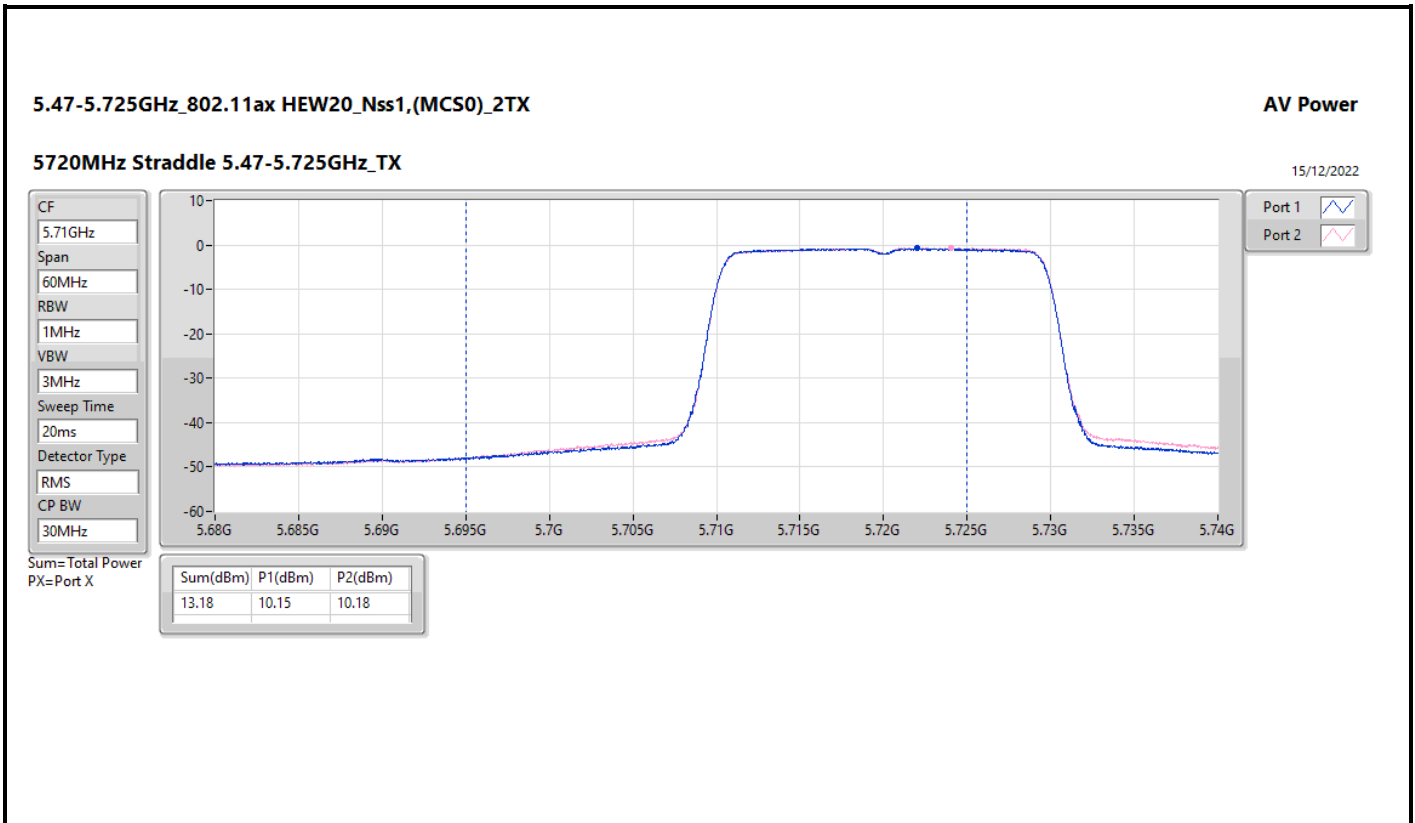

### Appendix C.4

Mode	Result	DG (dBi)	Port 1 (dBm)	Port 2 (dBm)	Total Power (dBm)	Power Limit (dBm)	EIRP (dBm)	EIRP Limit (dBm)
5775MHz	Pass	13.00	15.16	15.92	18.57	23.00	31.57	36.00

DG = Directional Gain; Port X = Port X output power