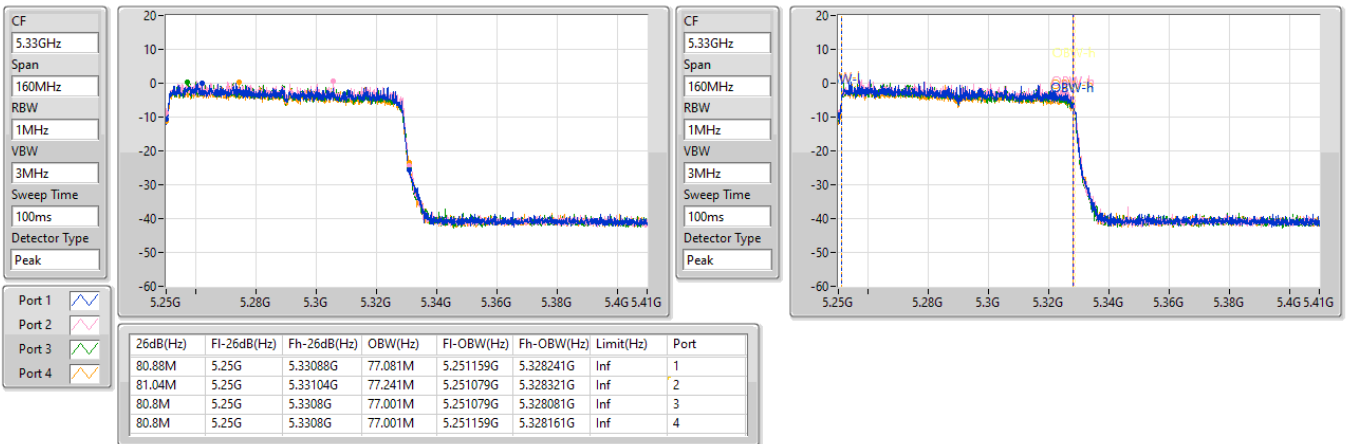

5.15-5.25GHz\_802.11ax HEW160-BF\_Nss1,(MCS0)\_4TX

EBW

5250MHz Straddle 5.15-5.25GHz

21/12/2022

5.25-5.35GHz\_802.11ax HEW160-BF\_Nss1,(MCS0)\_4TX

EBW

5250MHz Straddle 5.25-5.35GHz

21/12/2022