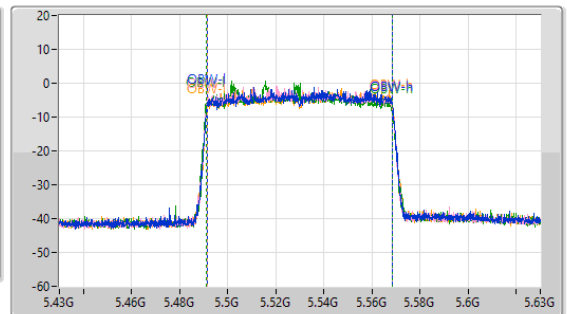

5.47-5.725GHz\_802.11ax HEW80-BF\_Nss1,(MCS0)\_4TX

EBW

5530MHz

21/12/2022

CF: 5.53GHz  
 Span: 440MHz  
 RBW: 1MHz  
 VBW: 3MHz  
 Sweep Time: 100ms  
 Detector Type: Peak

CF: 5.53GHz  
 Span: 200MHz  
 RBW: 1MHz  
 VBW: 3MHz  
 Sweep Time: 100ms  
 Detector Type: Peak