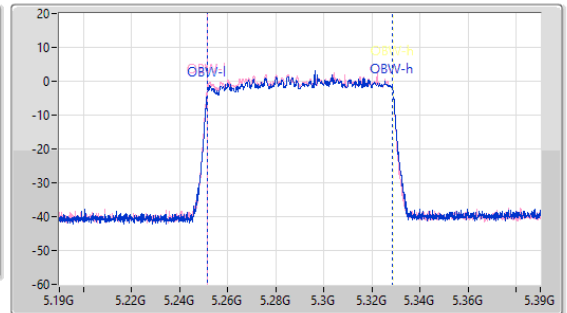

5.25-5.35GHz\_802.11ax HEW80\_Nss1,(MCS0)\_2TX

EBW

5290MHz

15/12/2022

CF  
5.29GHz  
Span  
440MHz  
RBW  
1MHz  
VBW  
3MHz  
Sweep Time  
100ms  
Detector Type  
Peak

CF  
5.29GHz  
Span  
200MHz  
RBW  
1MHz  
VBW  
3MHz  
Sweep Time  
100ms  
Detector Type  
Peak