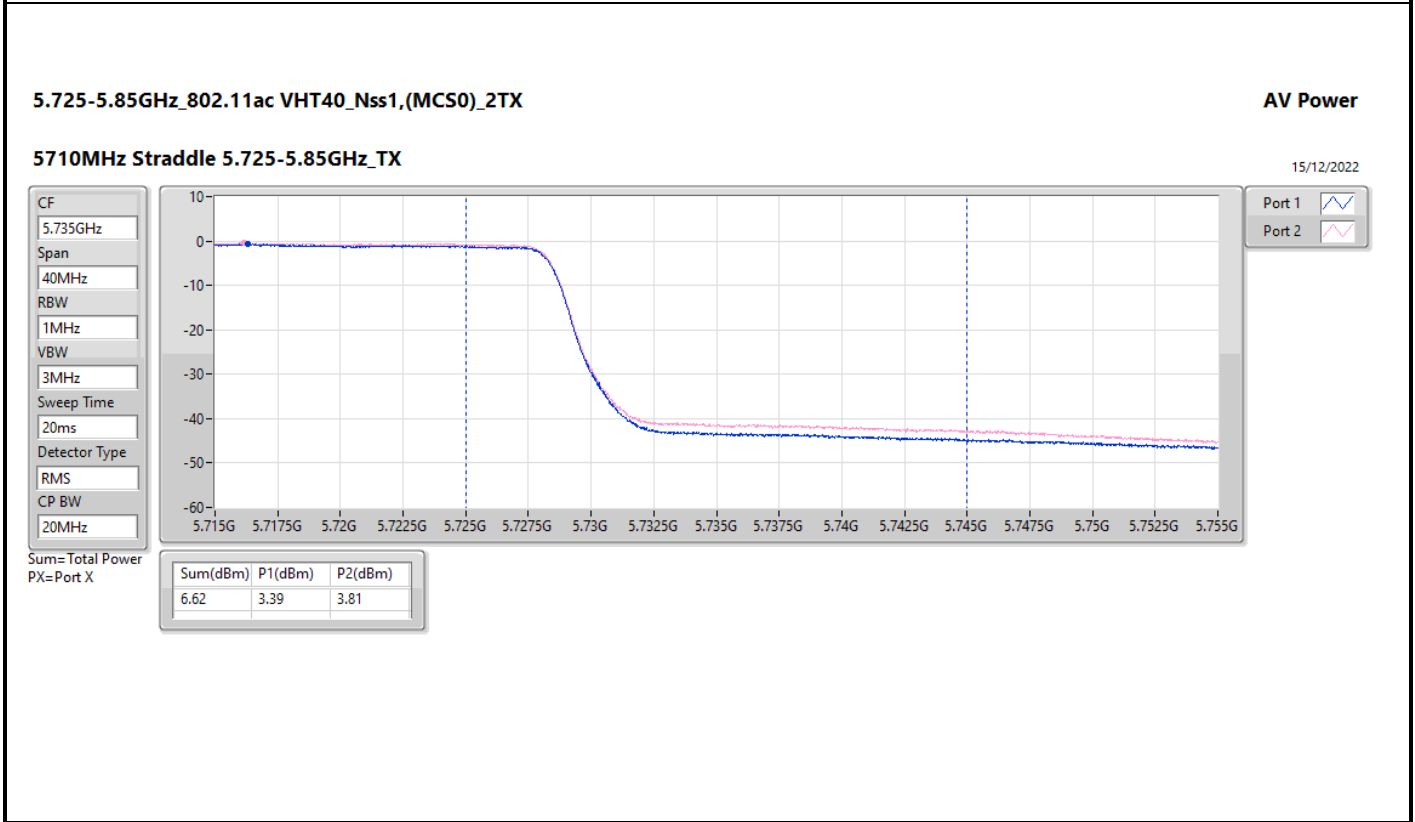

### Appendix C.4

Mode	Result	DG (dBi)	Port 1 (dBm)	Port 2 (dBm)	Total Power (dBm)	Power Limit (dBm)	EIRP (dBm)	EIRP Limit (dBm)
5775MHz	Pass	13.00	15.16	15.92	18.57	23.00	31.57	36.00

DG = Directional Gain; Port X = Port X output power