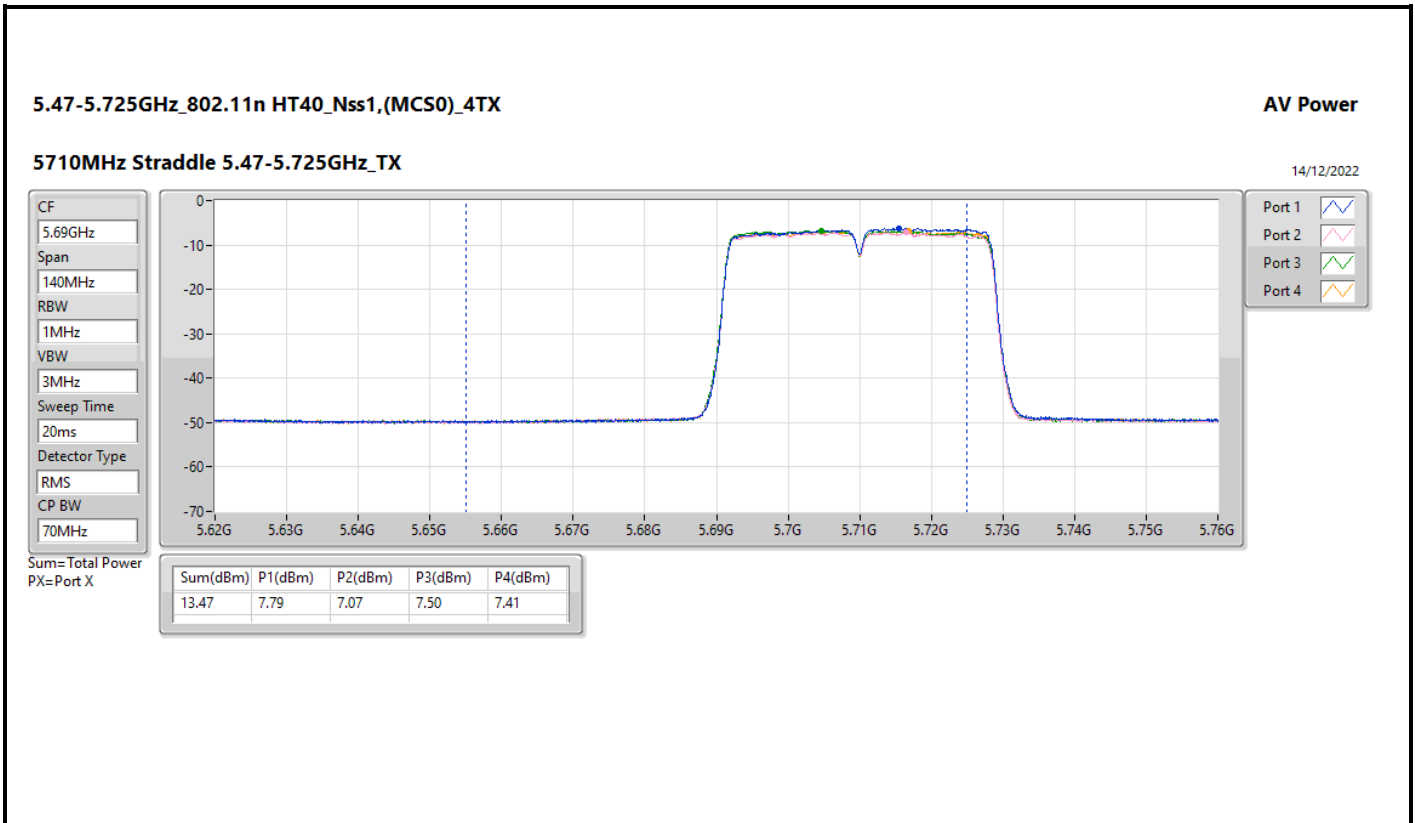

DG = Directional Gain; Port X = Port X output power

**5.725-5.85GHz\_802.11ac VHT20\_Nss1,(MCS0)\_4TX**

**5720MHz Straddle 5.725-5.85GHz\_TX**

**AV Power**

14/12/2022

CF  
5.735GHz

Span  
40MHz

RBW  
1MHz