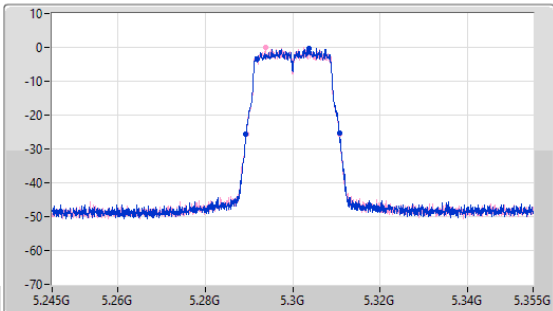

EBW

5260MHz

15/12/2022

CF  
5.26GHz  
Span  
110MHz  
RBW  
200kHz  
VBW  
1MHz  
Sweep Time  
100ms  
Detector Type  
Peak

CF  
5.26GHz  
Span  
50MHz  
RBW  
200kHz  
VBW  
1MHz  
Sweep Time  
100ms  
Detector Type  
Peak

EBW

5300MHz

15/12/2022

CF  
5.3GHz  
Span  
110MHz  
RBW  
200kHz  
VBW  
1MHz  
Sweep Time  
100ms  
Detector Type  
Peak

CF  
5.3GHz  
Span  
50MHz  
RBW  
200kHz  
VBW  
1MHz  
Sweep Time  
100ms  
Detector Type  
Peak