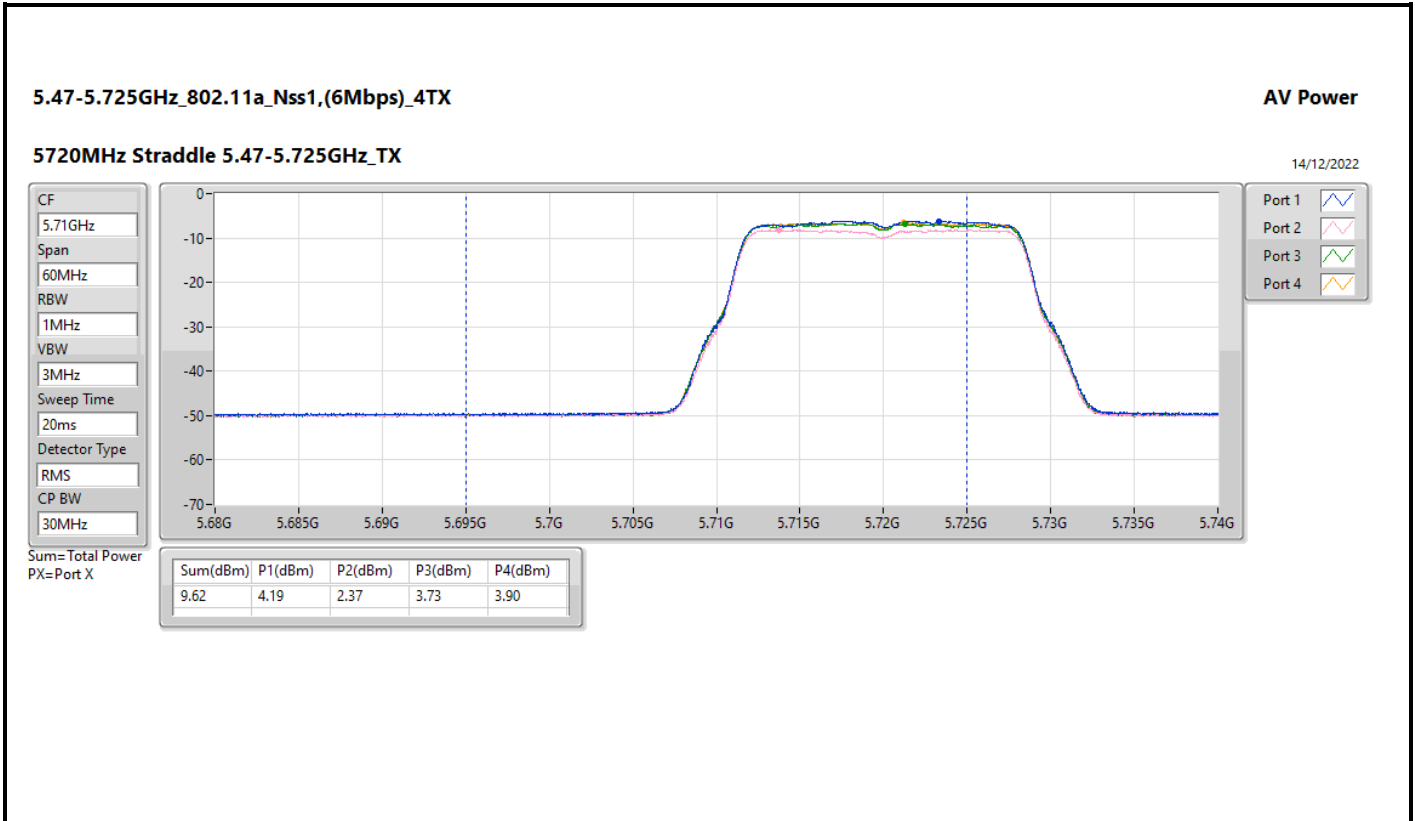

DG = Directional Gain; Port X = Port X output power

**5.725-5.85GHz\_802.11ac VHT20\_Nss1,(MCS0)\_4TX**

**5720MHz Straddle 5.725-5.85GHz\_TX**

**AV Power**

14/12/2022

CF  
5.735GHz

Span  
40MHz

RBW  
1MHz