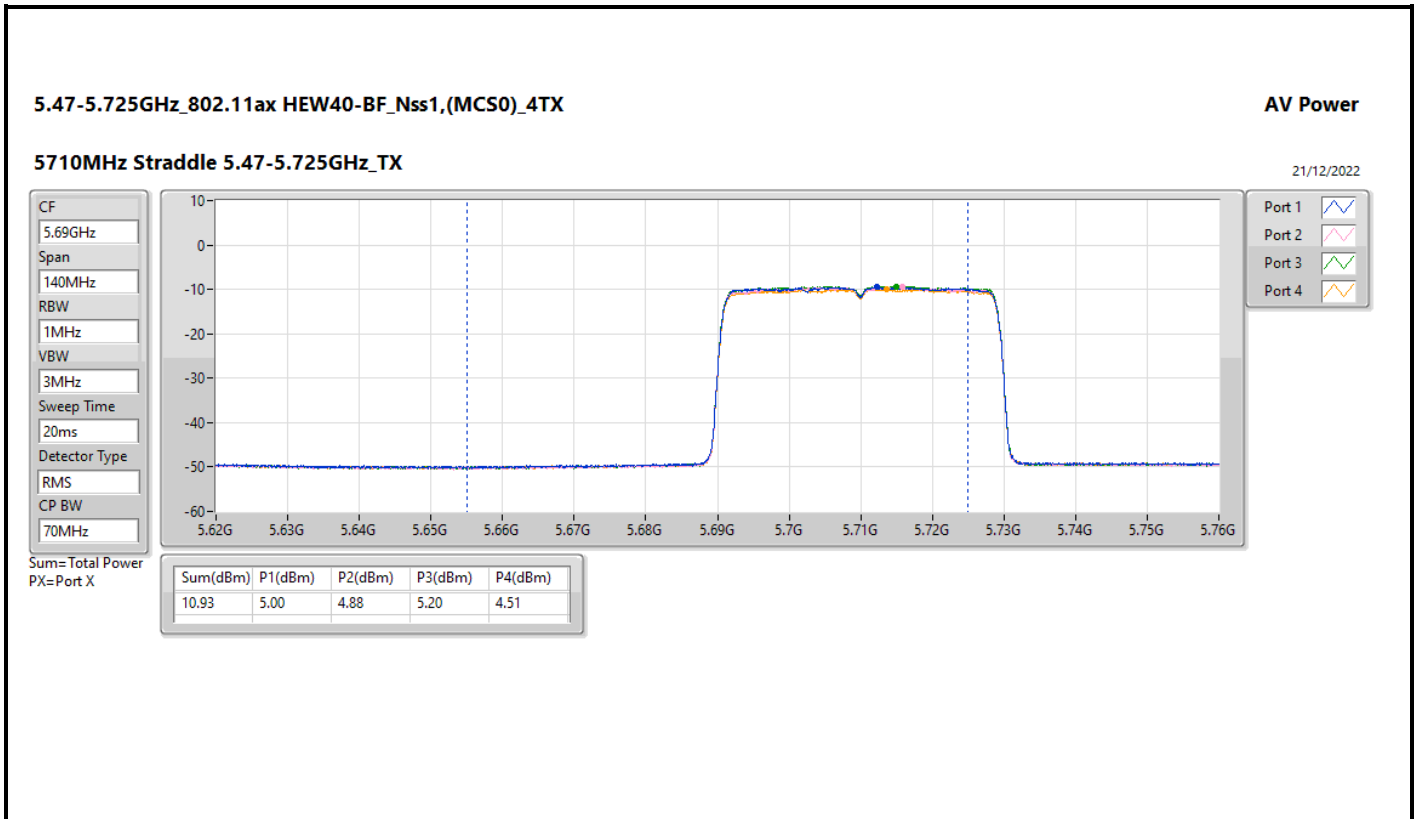

DG = Directional Gain; Port X = Port X output power

5.25-5.35GHz\_802.11ax HEW160-BF\_Nss1,(MCS0)\_4TX

AV Power

5250MHz Straddle 5.25-5.35GHz\_TX

21/12/2022

CF

5.33GHz

Span