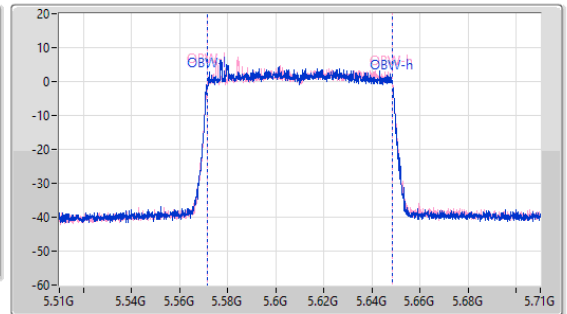

EBW

5610MHz

18/12/2022

CF: 5.61GHz  
 Span: 440MHz  
 RBW: 1MHz  
 VBW: 3MHz  
 Sweep Time: 100ms  
 Detector Type: Peak

CF: 5.61GHz  
 Span: 200MHz  
 RBW: 1MHz  
 VBW: 3MHz  
 Sweep Time: 100ms  
 Detector Type: Peak