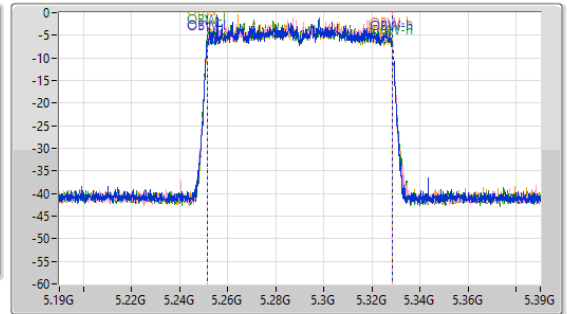

5.25-5.35GHz\_802.11ax HEW80-BF\_Nss1,(MCS0)\_4TX

EBW

5290MHz

21/12/2022

CF: 5.29GHz  
 Span: 440MHz  
 RBW: 1MHz  
 VBW: 3MHz  
 Sweep Time: 100ms  
 Detector Type: Peak

CF: 5.29GHz  
 Span: 200MHz  
 RBW: 1MHz  
 VBW: 3MHz  
 Sweep Time: 100ms  
 Detector Type: Peak