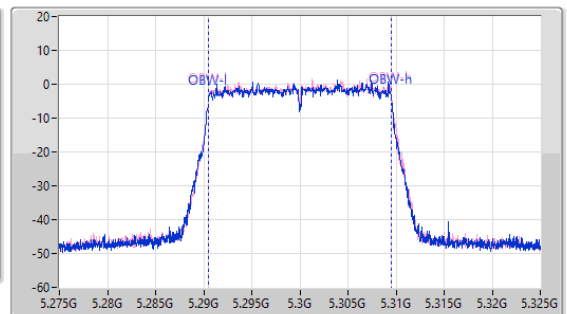

EBW

5300MHz

15/12/2022

CF  
5.3GHz  
Span  
110MHz  
RBW  
200kHz  
VBW  
1MHz  
Sweep Time  
100ms  
Detector Type  
Peak

CF  
5.3GHz  
Span  
50MHz  
RBW  
200kHz  
VBW  
1MHz  
Sweep Time  
100ms  
Detector Type  
Peak