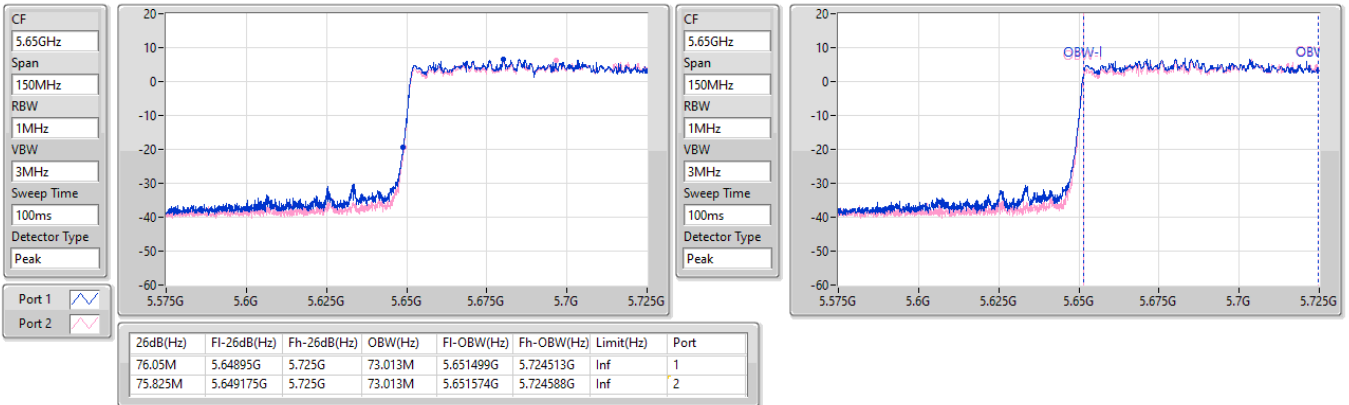

5.47-5.725GHz_802.11ax HEW80_Nss1,(MCS0)_2TX

EBW

5690MHz Straddle 5.47-5.725GHz

15/12/2022