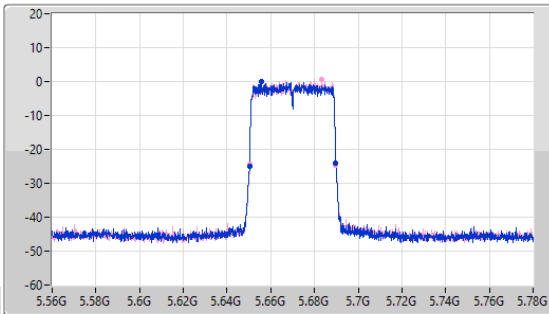

5.47-5.725GHz_802.11ax HEW40-BF_Nss1,(MCS0)_2TX

EBW

5670MHz

18/12/2022

CF: 5.67GHz
Span: 220MHz
RBW: 300kHz
VBW: 1MHz
Sweep Time: 100ms
Detector Type: Peak

CF: 5.67GHz
Span: 100MHz
RBW: 500kHz
VBW: 2MHz
Sweep Time: 100ms
Detector Type: Peak