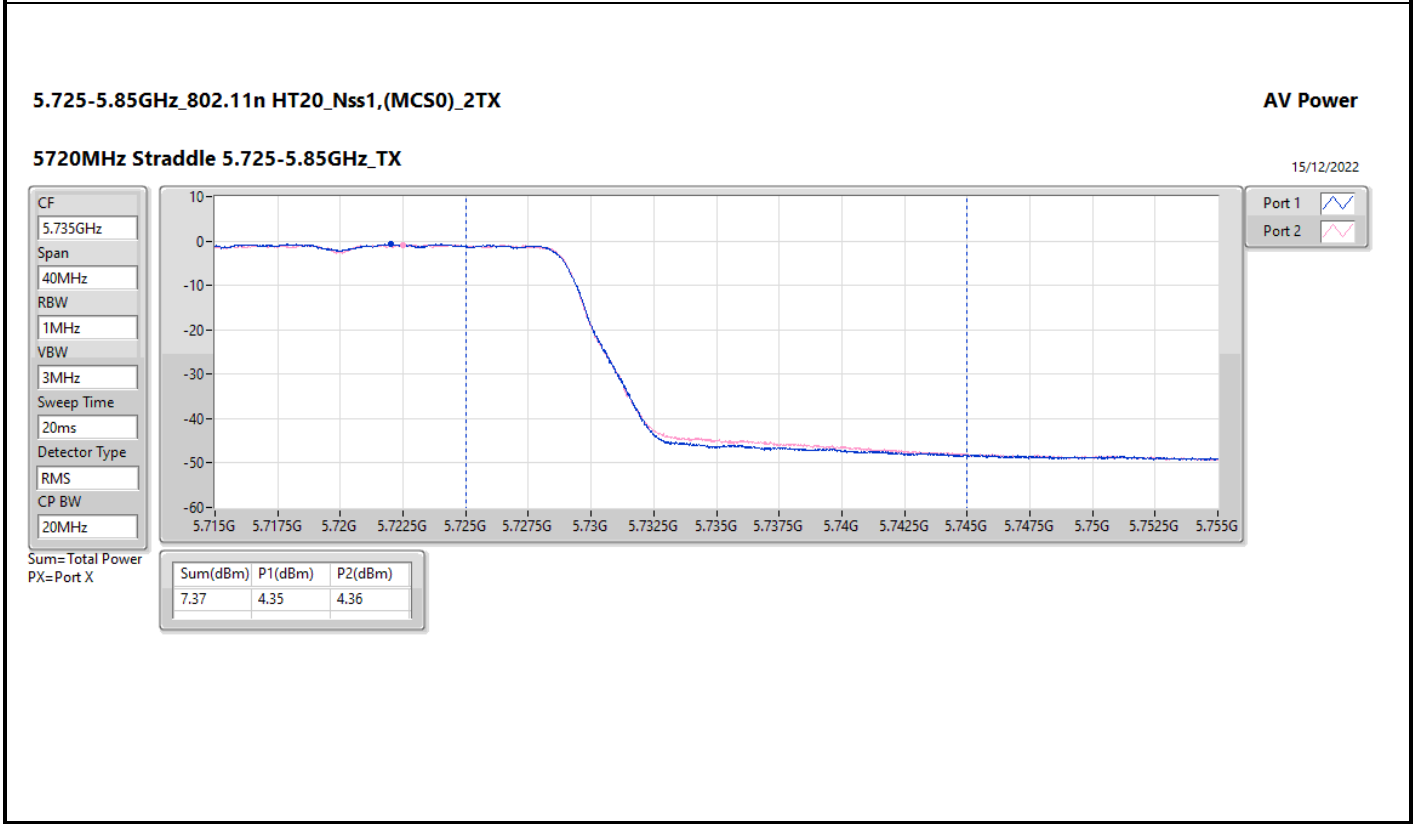

### Appendix C.4

Mode	Result	DG (dBi)	Port 1 (dBm)	Port 2 (dBm)	Total Power (dBm)	Power Limit (dBm)	EIRP (dBm)	EIRP Limit (dBm)
5775MHz	Pass	13.00	15.16	15.92	18.57	23.00	31.57	36.00

DG = Directional Gain; Port X = Port X output power