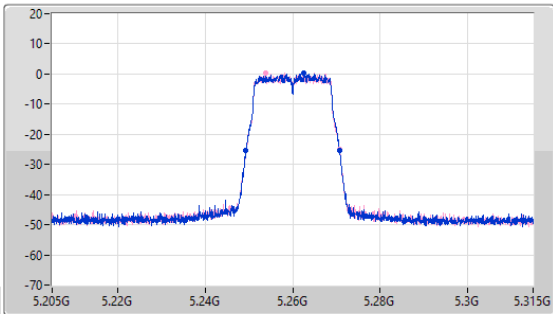

EBW

5240MHz

15/12/2022

CF: 5.24GHz  
 Span: 110MHz  
 RBW: 200kHz  
 VBW: 1MHz  
 Sweep Time: 100ms  
 Detector Type: Peak

CF: 5.24GHz  
 Span: 50MHz  
 RBW: 200kHz  
 VBW: 1MHz  
 Sweep Time: 100ms  
 Detector Type: Peak

EBW

5260MHz

15/12/2022

CF  
5.26GHz  
Span  
110MHz  
RBW  
200kHz  
VBW  
1MHz  
Sweep Time  
100ms  
Detector Type  
Peak

CF  
5.26GHz  
Span  
50MHz  
RBW  
200kHz  
VBW  
1MHz  
Sweep Time  
100ms  
Detector Type  
Peak