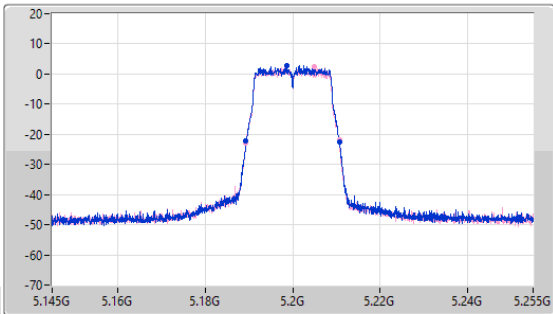

EBW

5180MHz

15/12/2022

CF  
5.18GHz  
Span  
110MHz  
RBW  
200kHz  
VBW  
1MHz  
Sweep Time  
100ms  
Detector Type  
Peak

CF  
5.18GHz  
Span  
50MHz  
RBW  
200kHz  
VBW  
1MHz  
Sweep Time  
100ms  
Detector Type  
Peak

EBW

5200MHz

15/12/2022

CF: 5.2GHz  
 Span: 110MHz  
 RBW: 200kHz  
 VBW: 1MHz  
 Sweep Time: 100ms  
 Detector Type: Peak

CF: 5.2GHz  
 Span: 50MHz  
 RBW: 200kHz  
 VBW: 1MHz  
 Sweep Time: 100ms  
 Detector Type: Peak