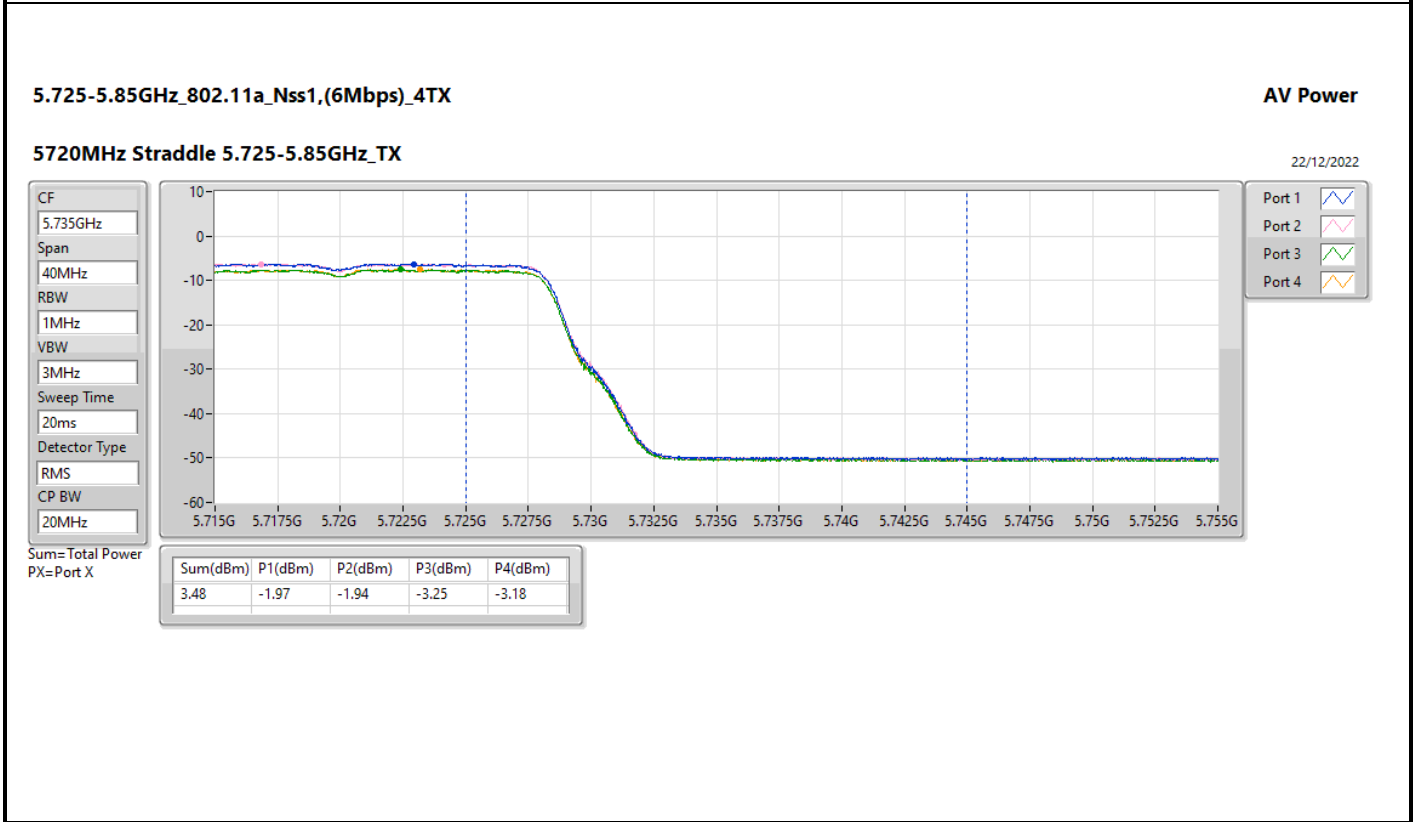

DG = Directional Gain; Port X = Port X output power

5.725-5.85GHz\_802.11ac VHT20\_Nss1,(MCS0)\_4TX

AV Power

5720MHz Straddle 5.725-5.85GHz\_TX

22/12/2022

CF

5.735GHz

Span