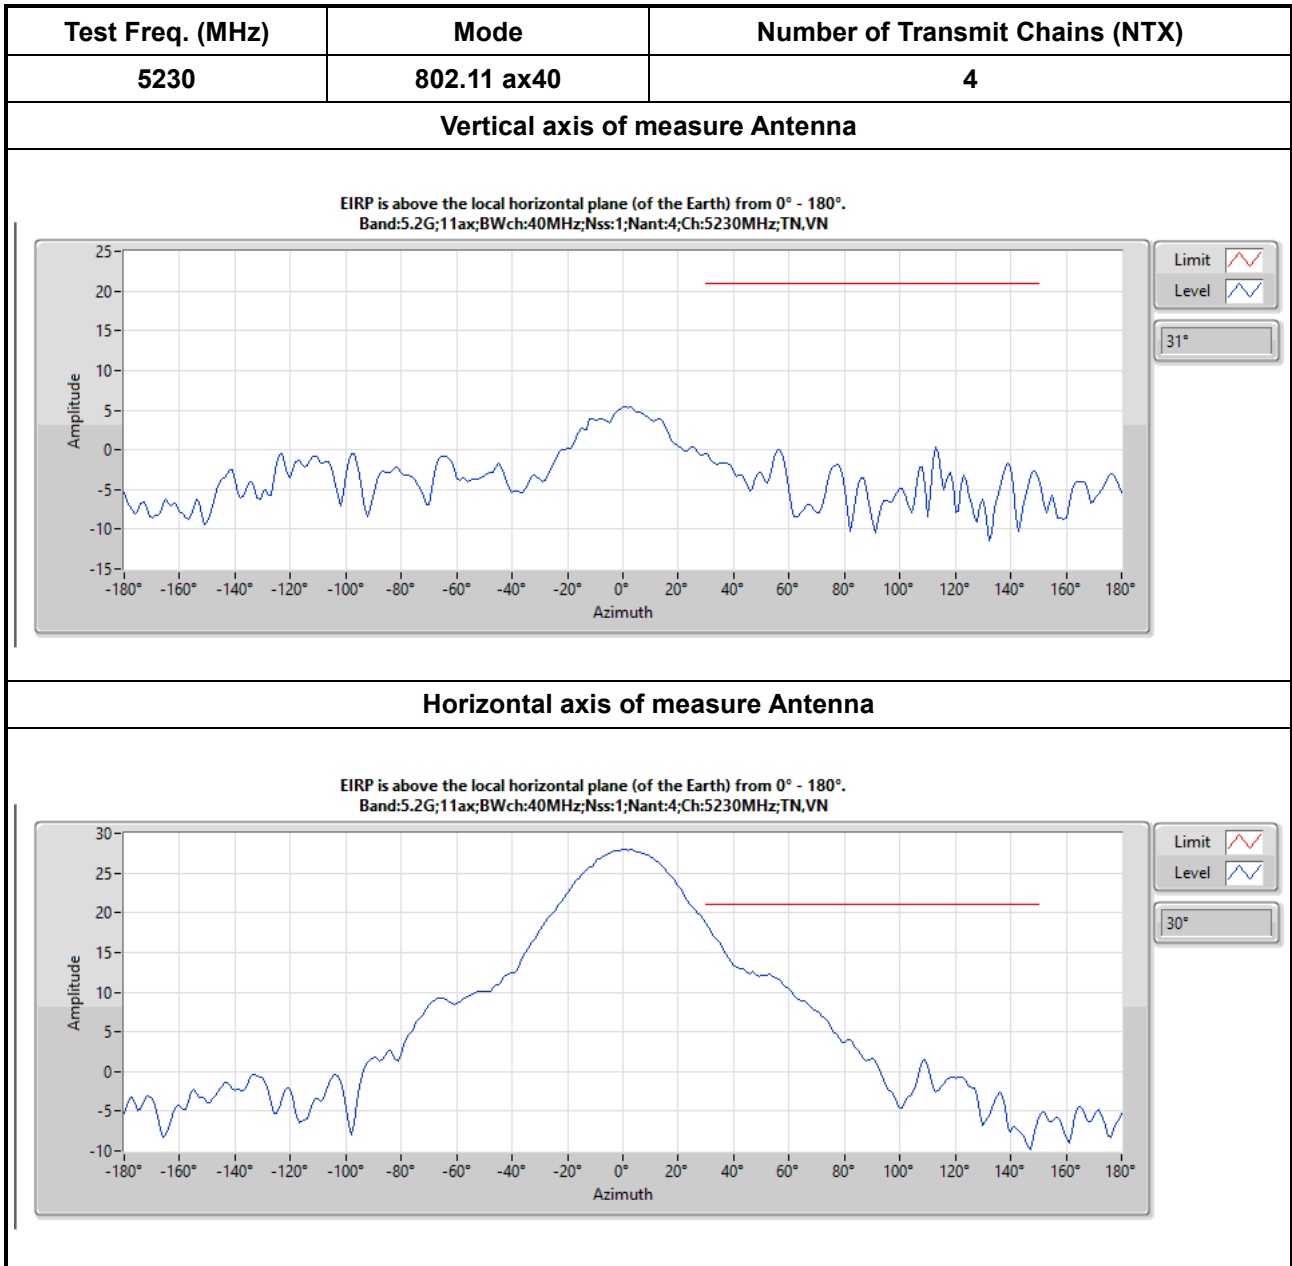

MAX. E.I.R.P. At Any Elevation Angle Above 30 Degrees Result
_Non-Beamforming_Radio 2

Appendix C.3

Note: The red line is EIRP limit (21dBm) for 30 ~ 150 degree.

Summary

Mode	Total Power (dBm)	Total Power (W)	EIRP (dBm)	EIRP (W)
5.15-5.25GHz	-	-	-	-
802.11a_Nss1,(6Mbps)_2TX	15.62	0.03648	28.62	0.72778
802.11n HT20_Nss1,(MCS0)_2TX	16.43	0.04395	29.43	0.87700
802.11n HT40_Nss1,(MCS0)_2TX	16.74	0.04721	29.74	0.94189
802.11ac VHT20_Nss1,(MCS0)_2TX	16.70	0.04677	29.70	0.93325
802.11ac VHT40_Nss1,(MCS0)_2TX	17.16	0.05200	30.16	1.03753
802.11ac VHT80_Nss1,(MCS0)_2TX	14.64	0.02911	27.64	0.58076
802.11ax HEW20_Nss1,(MCS0)_2TX	16.90	0.04898	29.90	0.97724
802.11ax HEW40_Nss1,(MCS0)_2TX	17.21	0.05260	30.21	1.04954
802.11ax HEW80_Nss1,(MCS0)_2TX	14.67	0.02931	27.67	0.58479
5.25-5.35GHz	-	-	-	-
802.11a_Nss1,(6Mbps)_2TX	13.28	0.02128	26.28	0.42462
802.11n HT20_Nss1,(MCS0)_2TX	13.72	0.02355	26.72	0.46989
802.11n HT40_Nss1,(MCS0)_2TX	14.22	0.02642	27.22	0.52723
802.11ac VHT20_Nss1,(MCS0)_2TX	14.12	0.02582	27.12	0.51523
802.11ac VHT40_Nss1,(MCS0)_2TX	14.43	0.02773	27.43	0.55335
802.11ac VHT80_Nss1,(MCS0)_2TX	12.60	0.01820	25.60	0.36308
802.11ax HEW20_Nss1,(MCS0)_2TX	14.17	0.02612	27.17	0.52119
802.11ax HEW40_Nss1,(MCS0)_2TX	14.46	0.02793	27.46	0.55719
802.11ax HEW80_Nss1,(MCS0)_2TX	12.64	0.01837	25.64	0.36644
5.47-5.725GHz	-	-	-	-
802.11a_Nss1,(6Mbps)_2TX	14.00	0.02512	27.00	0.50119
802.11n HT20_Nss1,(MCS0)_2TX	14.20	0.02630	27.20	0.52481
802.11n HT40_Nss1,(MCS0)_2TX	16.81	0.04797	29.81	0.95719
802.11ac VHT20_Nss1,(MCS0)_2TX	14.32	0.02704	27.32	0.53951
802.11ac VHT40_Nss1,(MCS0)_2TX	16.82	0.04808	29.82	0.95940
802.11ac VHT80_Nss1,(MCS0)_2TX	16.84	0.04831	29.84	0.96383
802.11ax HEW20_Nss1,(MCS0)_2TX	14.43	0.02773	27.43	0.55335
802.11ax HEW40_Nss1,(MCS0)_2TX	16.91	0.04909	29.91	0.97949
802.11ax HEW80_Nss1,(MCS0)_2TX	16.88	0.04875	29.88	0.97275
5.725-5.85GHz	-	-	-	-
802.11a_Nss1,(6Mbps)_2TX	22.93	0.19634	35.93	3.91742
802.11n HT20_Nss1,(MCS0)_2TX	22.74	0.18793	35.74	3.74973
802.11n HT40_Nss1,(MCS0)_2TX	22.56	0.18030	35.56	3.59749
802.11ac VHT20_Nss1,(MCS0)_2TX	22.83	0.19187	35.83	3.82825
802.11ac VHT40_Nss1,(MCS0)_2TX	22.63	0.18323	35.63	3.65595
802.11ac VHT80_Nss1,(MCS0)_2TX	18.43	0.06966	31.43	1.38995
802.11ax HEW20_Nss1,(MCS0)_2TX	22.85	0.19275	35.85	3.84592
802.11ax HEW40_Nss1,(MCS0)_2TX	22.65	0.18408	35.65	3.67282
802.11ax HEW80_Nss1,(MCS0)_2TX	18.57	0.07194	31.57	1.43549