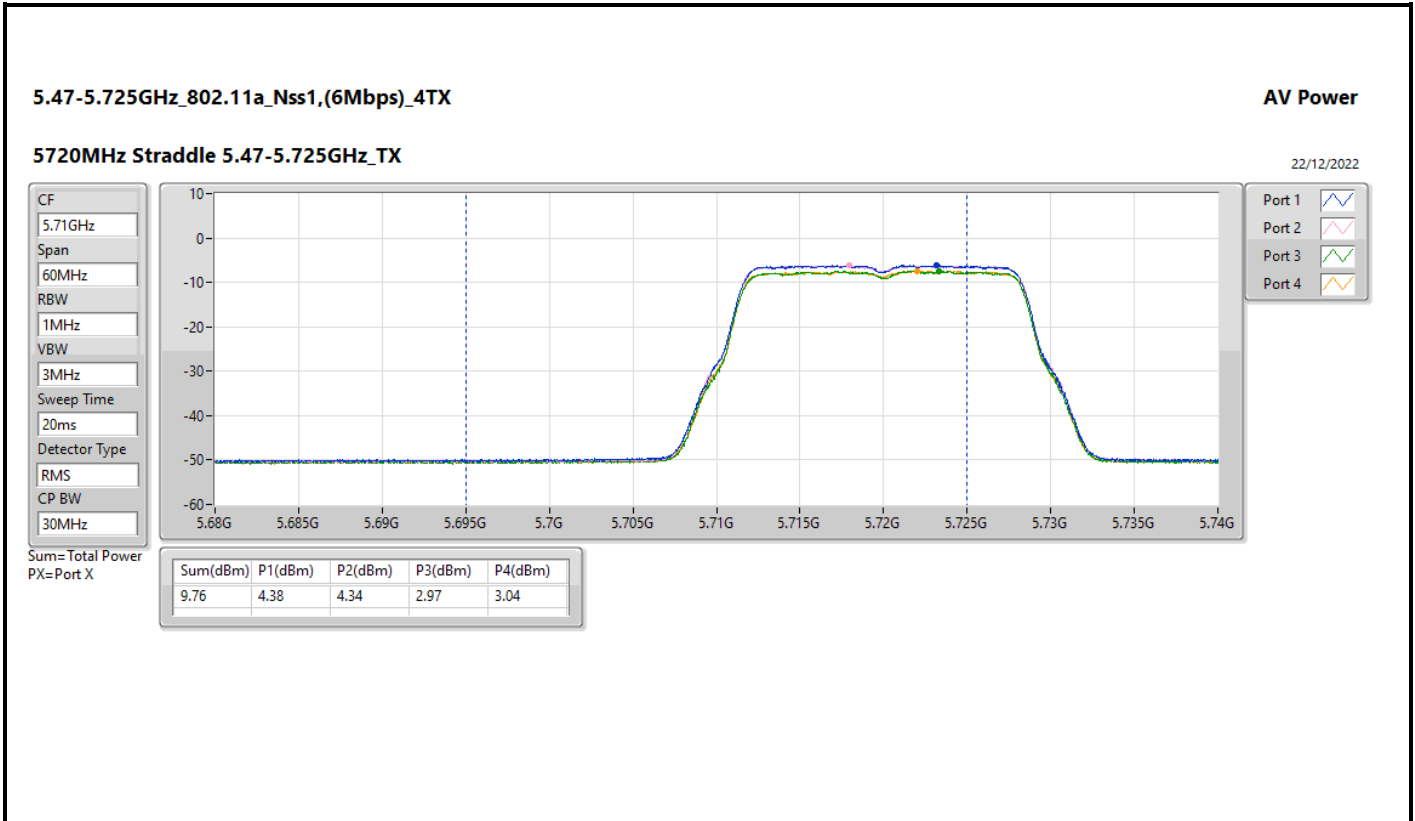

DG = Directional Gain; Port X = Port X output power

5.725-5.85GHz\_802.11ac VHT20\_Nss1,(MCS0)\_4TX

AV Power

5720MHz Straddle 5.725-5.85GHz\_TX

22/12/2022

CF

5.735GHz

Span