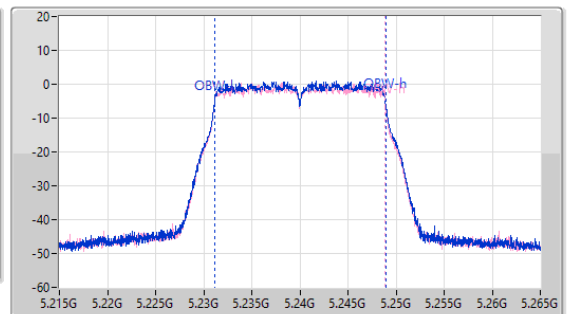

EBW

5240MHz

15/12/2022

CF: 5.24GHz  
 Span: 110MHz  
 RBW: 200kHz  
 VBW: 1MHz  
 Sweep Time: 100ms  
 Detector Type: Peak

CF: 5.24GHz  
 Span: 50MHz  
 RBW: 200kHz  
 VBW: 1MHz  
 Sweep Time: 100ms  
 Detector Type: Peak