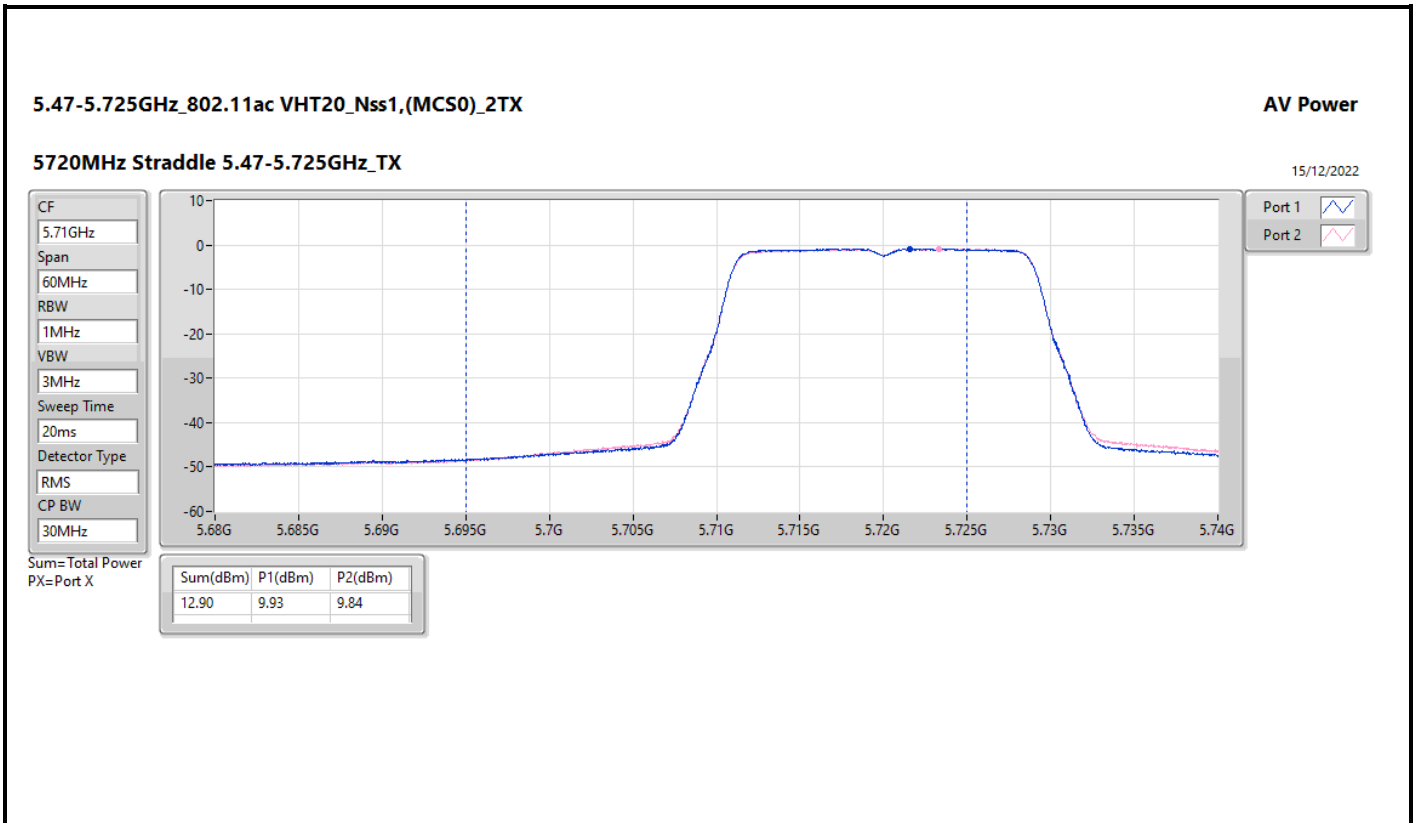

### Appendix C.4

Mode	Result	DG (dBi)	Port 1 (dBm)	Port 2 (dBm)	Total Power (dBm)	Power Limit (dBm)	EIRP (dBm)	EIRP Limit (dBm)
5775MHz	Pass	13.00	15.16	15.92	18.57	23.00	31.57	36.00

DG = Directional Gain; Port X = Port X output power