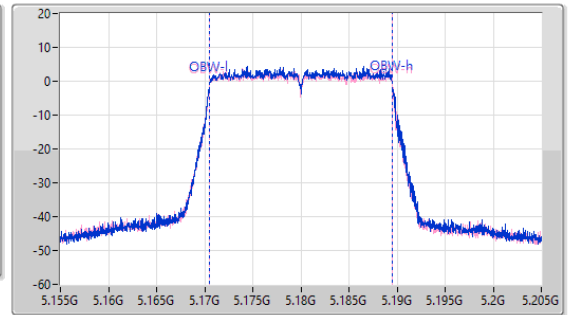

5.15-5.25GHz_802.11ax HEW20-BF_Nss1,(MCS0)_2TX

EBW

5180MHz

18/12/2022