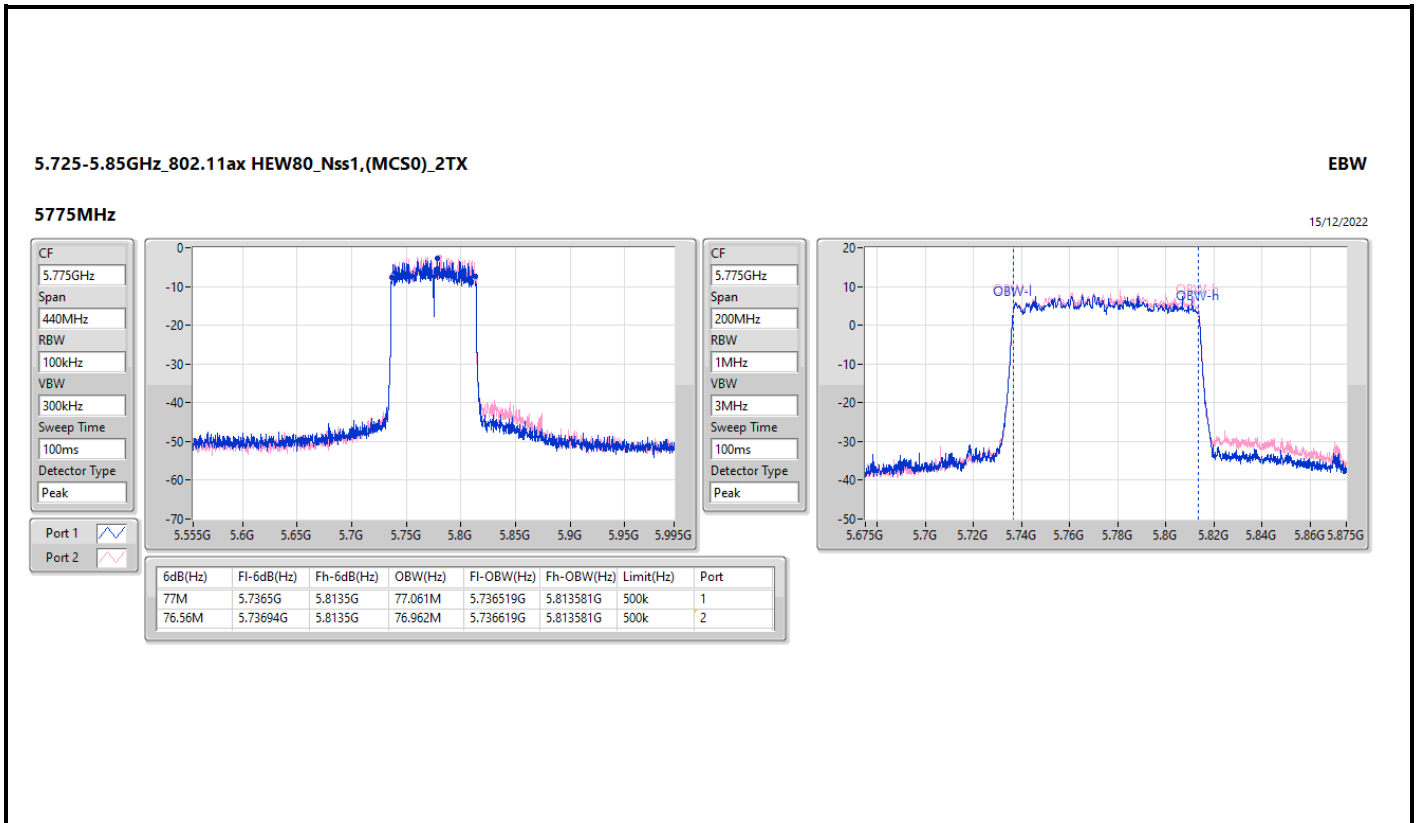

EBW

5690MHz Straddle 5.47-5.725GHz

15/12/2022

5.725-5.85GHz\_802.11ax HEW80\_Nss1,(MCS0)\_2TX

EBW

5690MHz Straddle 5.725-5.85GHz

15/12/2022

Summary