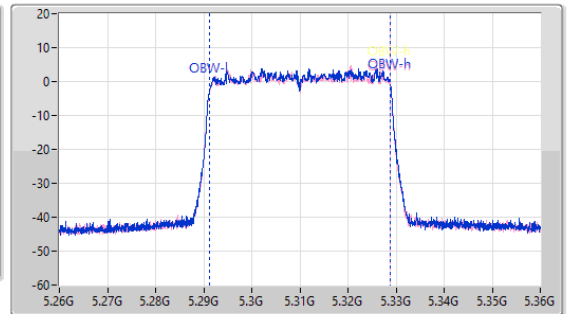

5.25-5.35GHz\_802.11ax HEW40\_Nss1,(MCS0)\_2TX

EBW

5310MHz

15/12/2022

CF  
5.31GHz  
Span  
220MHz  
RBW  
300kHz  
VBW  
1MHz  
Sweep Time  
100ms  
Detector Type  
Peak

CF  
5.31GHz  
Span  
100MHz  
RBW  
500kHz  
VBW  
2MHz  
Sweep Time  
100ms  
Detector Type  
Peak