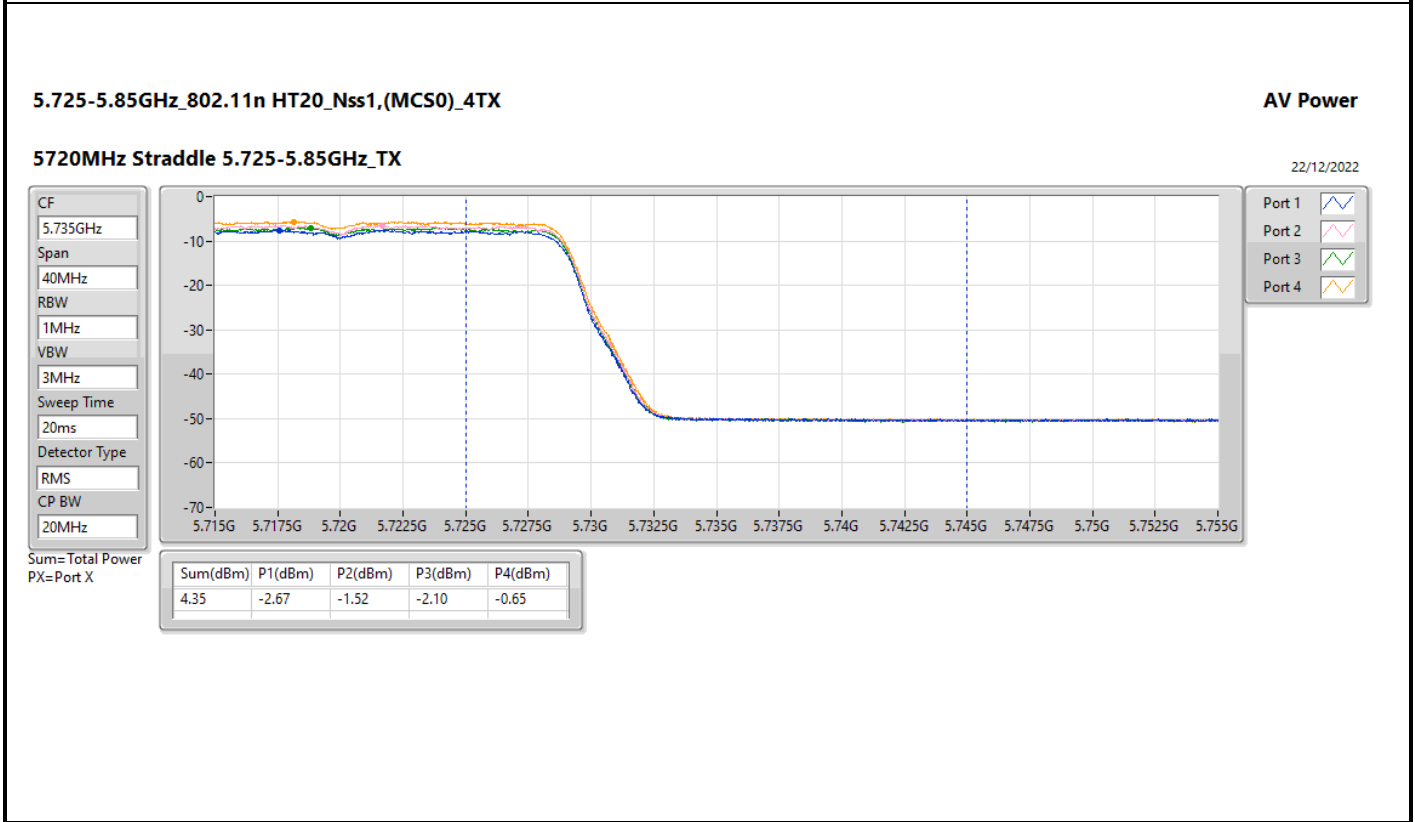

DG = Directional Gain; Port X = Port X output power

5.725-5.85GHz\_802.11ac VHT20\_Nss1,(MCS0)\_4TX

AV Power

5720MHz Straddle 5.725-5.85GHz\_TX

22/12/2022

CF

5.735GHz

Span