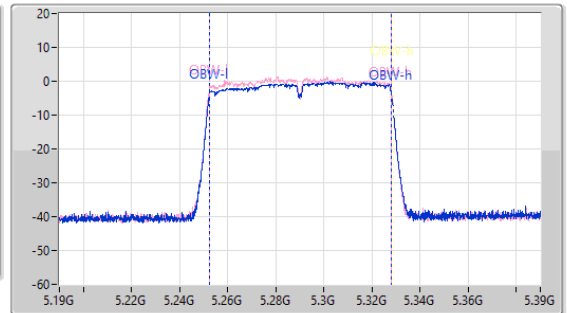

EBW

5290MHz

15/12/2022

CF  
5.29GHz  
Span  
440MHz  
RBW  
1MHz  
VBW  
3MHz  
Sweep Time  
100ms  
Detector Type  
Peak

CF  
5.29GHz  
Span  
200MHz  
RBW  
1MHz  
VBW  
3MHz  
Sweep Time  
100ms  
Detector Type  
Peak