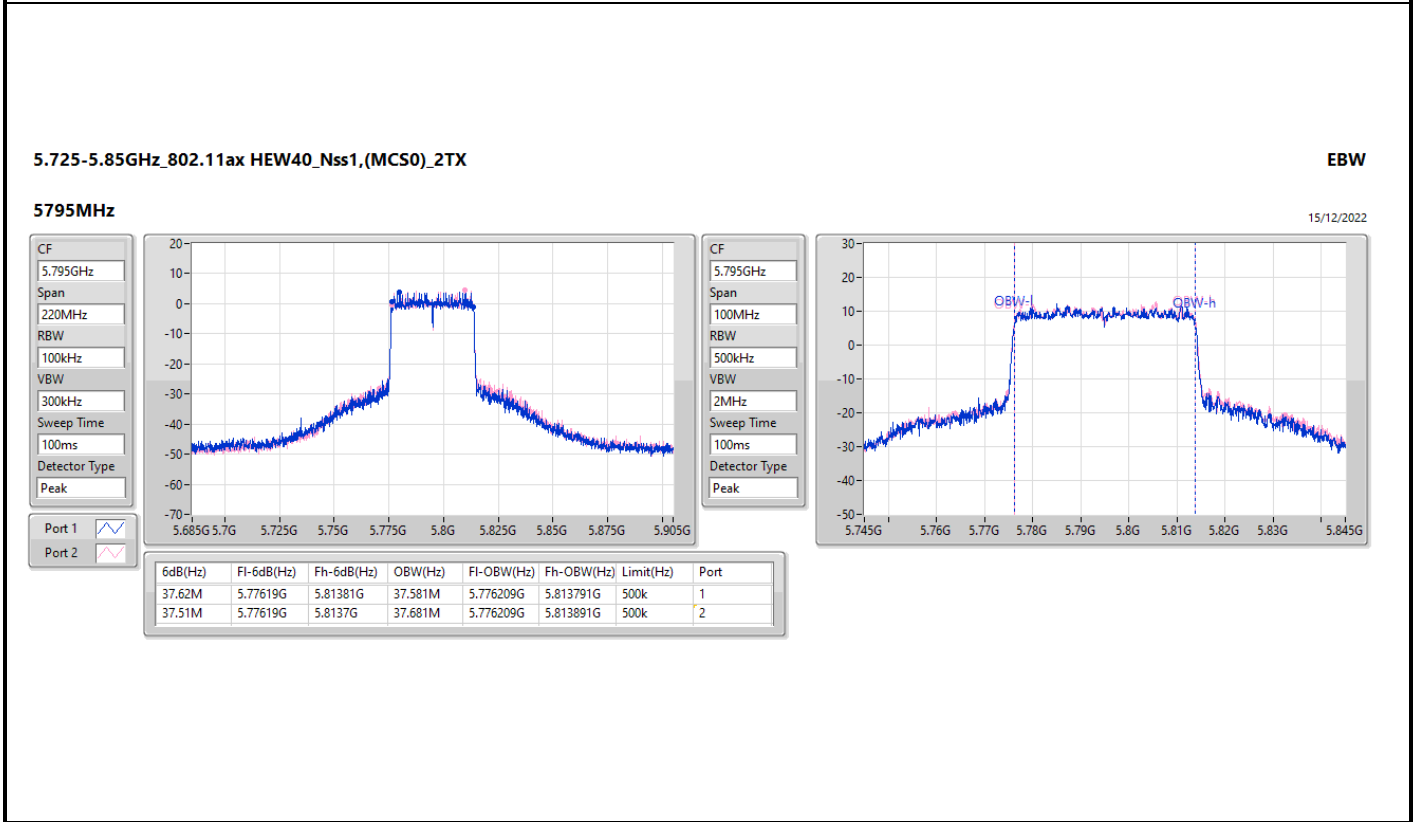

EBW

5710MHz Straddle 5.47-5.725GHz

15/12/2022

5.725-5.85GHz\_802.11ax HEW40\_Nss1,(MCS0)\_2TX

EBW

5710MHz Straddle 5.725-5.85GHz

15/12/2022

5.15-5.25GHz\_802.11ax HEW80\_Nss1,(MCS0)\_2TX