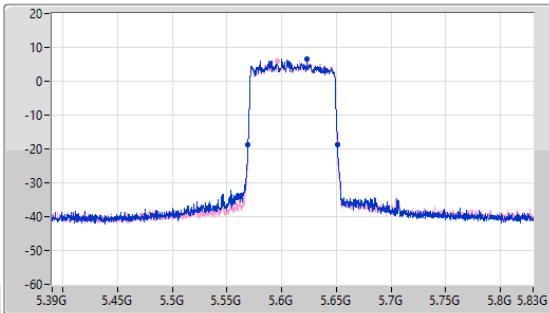

CF
5.61GHz
Span
200MHz
RBW
1MHz
VBW
3MHz
Sweep Time
100ms
Detector Type
Peak