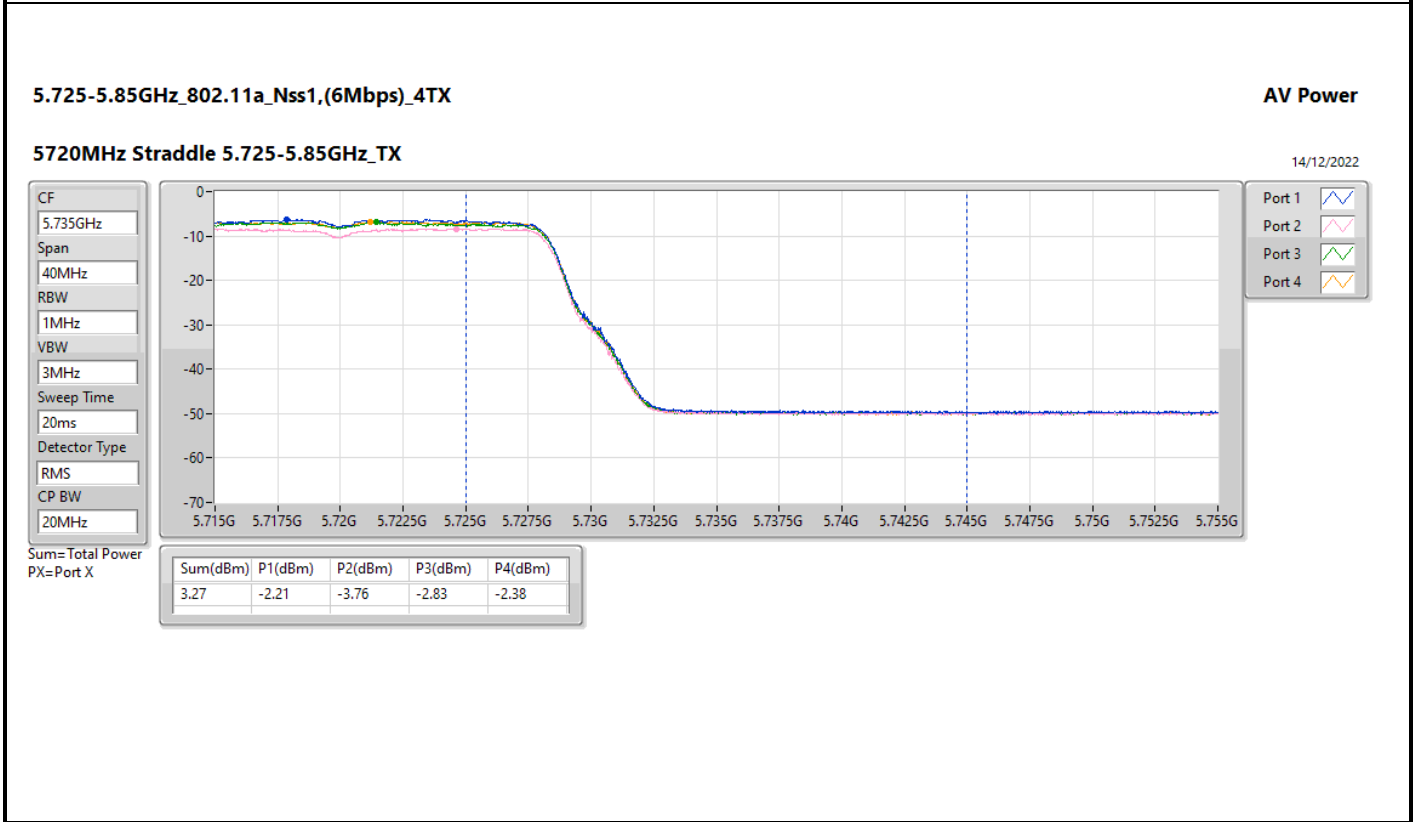

DG = Directional Gain; Port X = Port X output power

**5.725-5.85GHz\_802.11ac VHT20\_Nss1,(MCS0)\_4TX**

**5720MHz Straddle 5.725-5.85GHz\_TX**

**AV Power**

14/12/2022

CF  
5.735GHz

Span  
40MHz

RBW  
1MHz