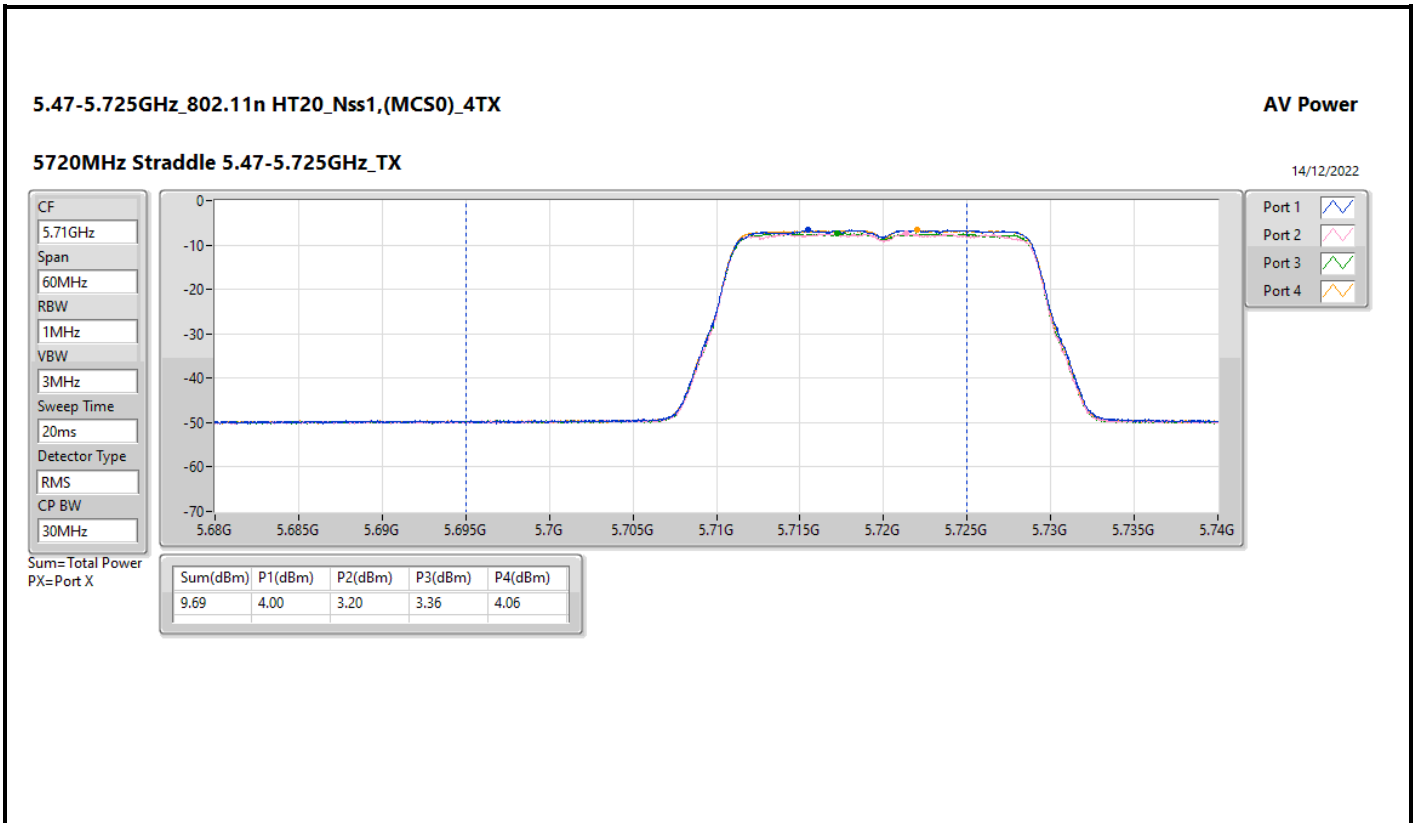

DG = Directional Gain; Port X = Port X output power

**5.725-5.85GHz\_802.11ac VHT20\_Nss1,(MCS0)\_4TX**

**5720MHz Straddle 5.725-5.85GHz\_TX**

**AV Power**

14/12/2022

CF  
5.735GHz

Span  
40MHz

RBW  
1MHz