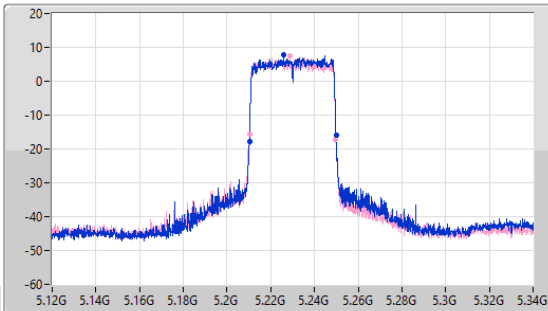

CF: 5.23GHz
Span: 100MHz
RBW: 500kHz
VBW: 2MHz
Sweep Time: 100ms
Detector Type: Peak