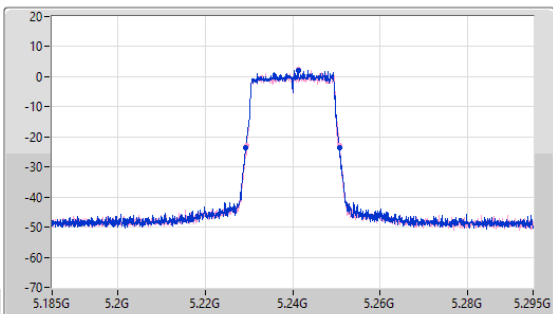

5.15-5.25GHz_802.11ax_HEW20_Nss1,(MCS0)_2TX

EBW

5240MHz

15/12/2022

CF
5.24GHz

Span
110MHz

RBW
200kHz

VBW
1MHz

Sweep Time
100ms

Detector Type
Peak

CF
5.24GHz

Span
50MHz

RBW
200kHz

VBW
1MHz

Sweep Time
100ms

Detector Type
Peak