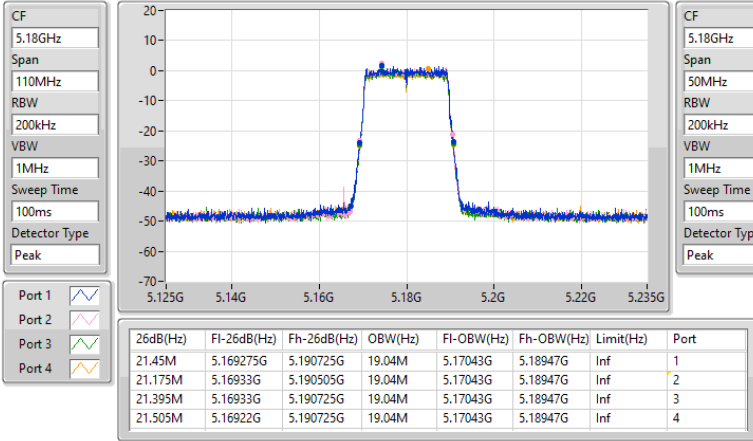

5.15-5.25GHz_802.11ax HEW20-BF_Nss1,(MCS0)_4TX

EBW

5180MHz

21/12/2022