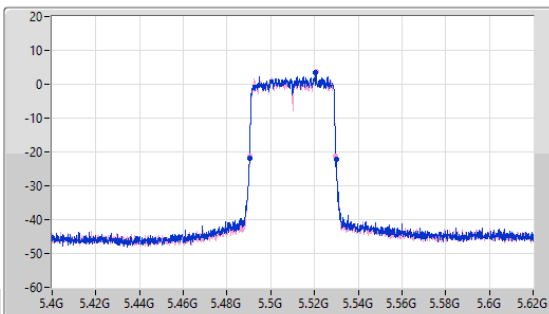

CF
5.51GHz
Span
100MHz
RBW
500kHz
VBW
2MHz
Sweep Time
100ms
Detector Type
Peak