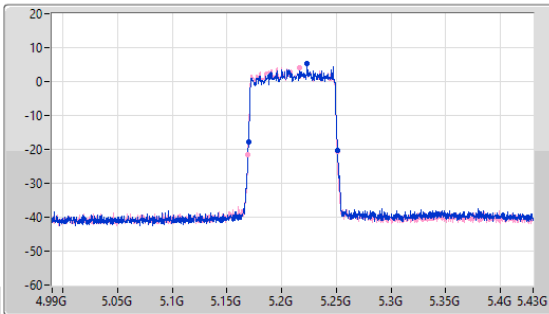

5.15-5.25GHz_802.11ax HEW80_Nss1,(MCS0)_2TX

EBW

5210MHz

15/12/2022

CF
5.21GHz
Span
440MHz
RBW
1MHz
VBW
3MHz
Sweep Time
100ms
Detector Type
Peak

CF
5.21GHz
Span
200MHz
RBW
1MHz
VBW
3MHz
Sweep Time
100ms
Detector Type
Peak