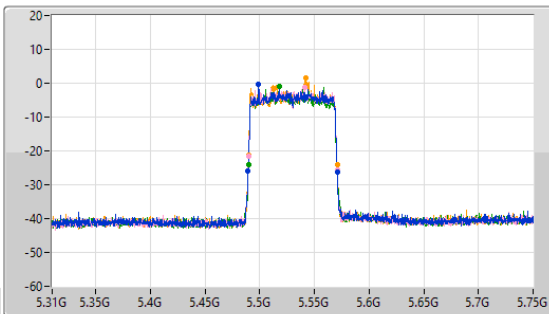

5.47-5.725GHz_802.11ax HEW80-BF_Nss1,(MCS0)_4TX

EBW

5530MHz

21/12/2022

CF: 5.53GHz
Span: 440MHz
RBW: 1MHz
VBW: 3MHz
Sweep Time: 100ms
Detector Type: Peak

CF: 5.53GHz
Span: 200MHz
RBW: 1MHz
VBW: 3MHz
Sweep Time: 100ms
Detector Type: Peak