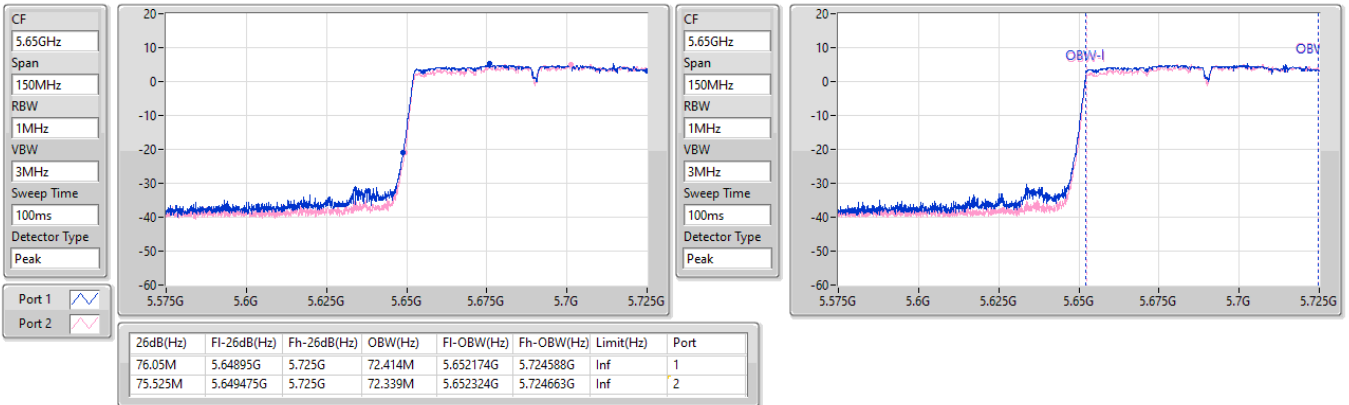

5.47-5.725GHz_802.11ac VHT80_Nss1,(MCS0)_2TX

EBW

5690MHz Straddle 5.47-5.725GHz

15/12/2022