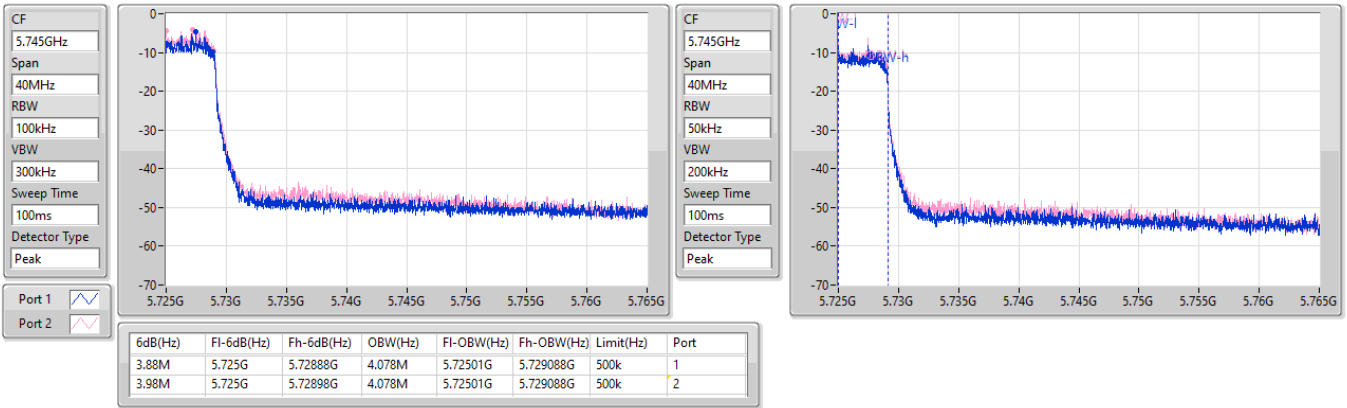

5.725-5.85GHz_802.11ax HEW40-BF_Nss1,(MCS0)_2TX

EBW

5710MHz Straddle 5.725-5.85GHz

18/12/2022