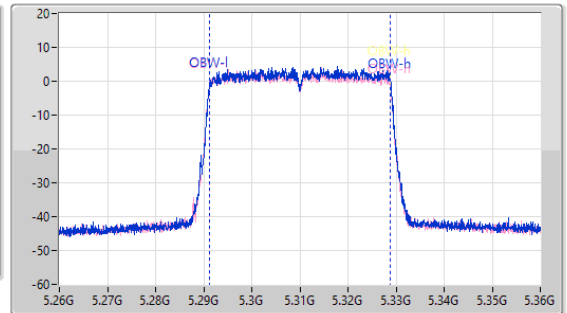

EBW

5310MHz

18/12/2022

CF: 5.31GHz  
 Span: 220MHz  
 RBW: 300kHz  
 VBW: 1MHz  
 Sweep Time: 100ms  
 Detector Type: Peak

CF: 5.31GHz  
 Span: 100MHz  
 RBW: 500kHz  
 VBW: 2MHz  
 Sweep Time: 100ms  
 Detector Type: Peak