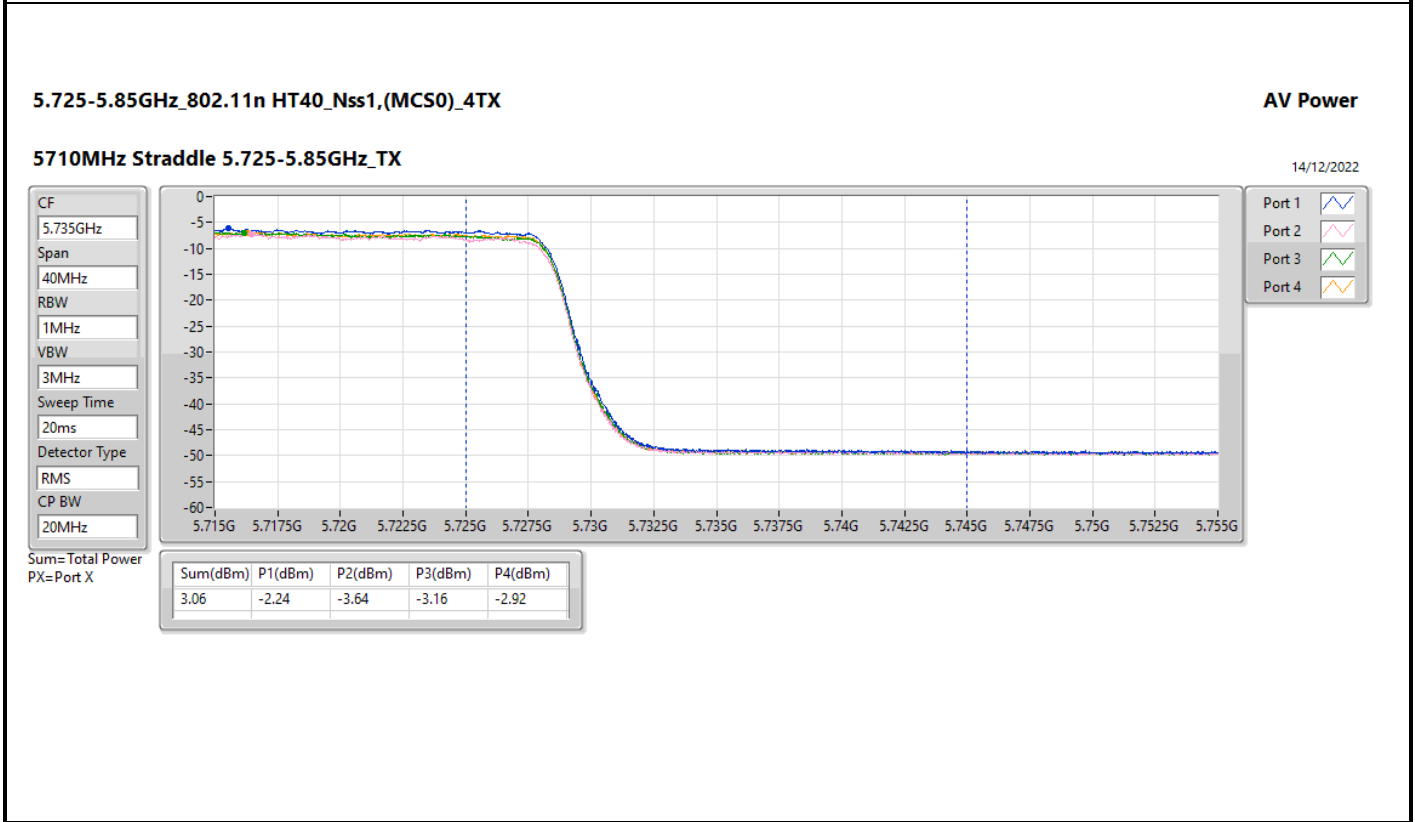

DG = Directional Gain; Port X = Port X output power

**5.725-5.85GHz\_802.11ac VHT20\_Nss1,(MCS0)\_4TX**

**5720MHz Straddle 5.725-5.85GHz\_TX**

**AV Power**

14/12/2022

CF  
5.735GHz

Span  
40MHz

RBW  
1MHz