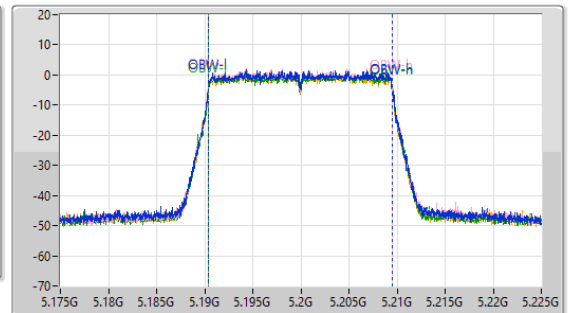

5.15-5.25GHz_802.11ax HEW20-BF_Nss1,(MCS0)_4TX

EBW

5200MHz

21/12/2022