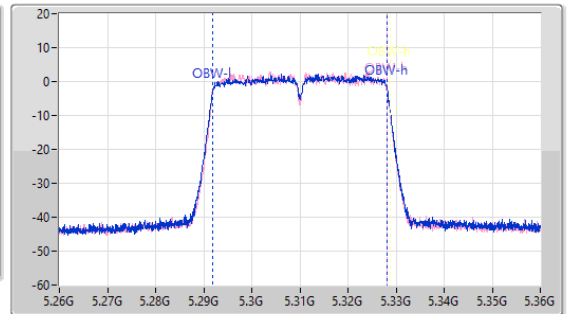

EBW

5310MHz

15/12/2022

CF: 5.31GHz  
 Span: 220MHz  
 RBW: 500kHz  
 VBW: 2MHz  
 Sweep Time: 100ms  
 Detector Type: Peak

CF: 5.31GHz  
 Span: 100MHz  
 RBW: 500kHz  
 VBW: 2MHz  
 Sweep Time: 100ms  
 Detector Type: Peak