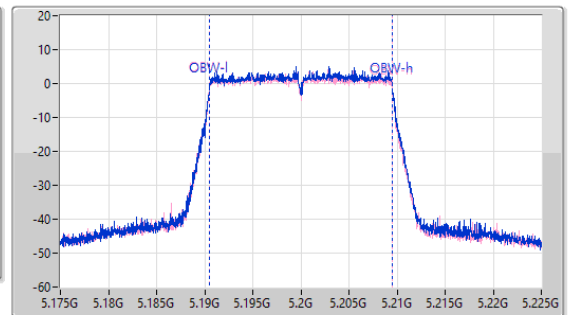

5.15-5.25GHz_802.11ax HEW20-BF_Nss1,(MCS0)_2TX

EBW

5200MHz

18/12/2022