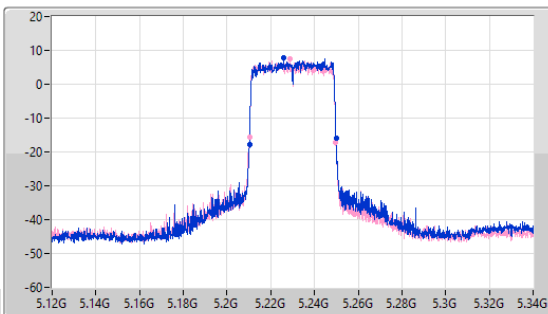

CF: 5.23GHz
Span: 100MHz
RBW: 500kHz
VBW: 2MHz
Sweep Time: 100ms
Detector Type: Peak