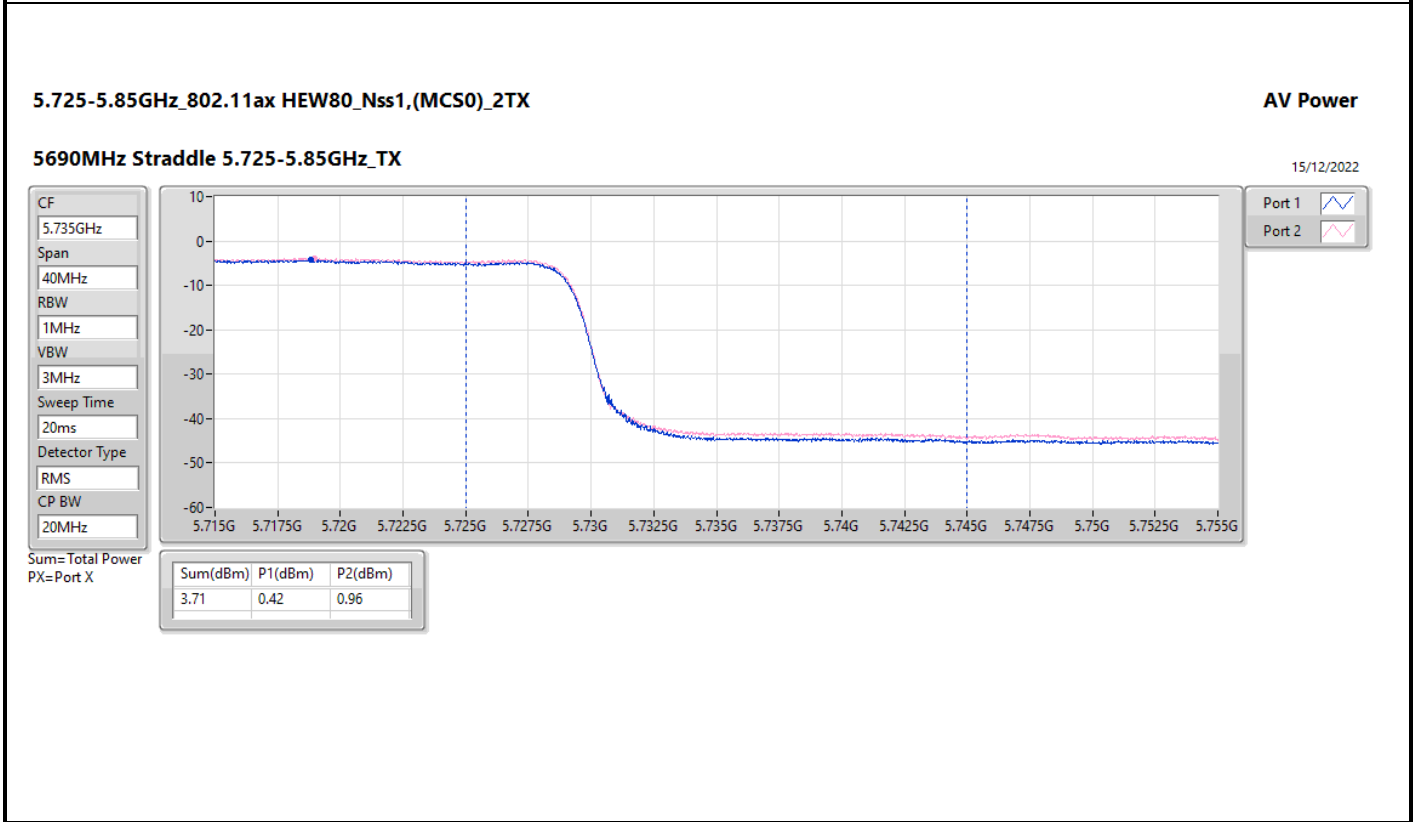

DG = Directional Gain; Port X = Port X output power

Summary

Mode	Total Power (dBm)	Total Power (W)	EIRP (dBm)	EIRP (W)
5.47-5.725GHz	-	-	-	-
802.11ax HEW20-BF_Nss1,(MCS0)_4TX	10.87	0.01222	29.89	0.97499
802.11ax HEW40-BF_Nss1,(MCS0)_4TX	10.89	0.01227	29.91	0.97949
802.11ax HEW80-BF_Nss1,(MCS0)_4TX	10.80	0.01202	29.82	0.95940
802.11ax HEW160-BF_Nss1,(MCS0)_4TX	10.87	0.01222	29.89	0.97499
5.725-5.85GHz	-	-	-	-
802.11ax HEW20-BF_Nss1,(MCS0)_4TX	16.84	0.04831	35.86	3.85478
802.11ax HEW40-BF_Nss1,(MCS0)_4TX	16.84	0.04831	35.86	3.85478
802.11ax HEW80-BF_Nss1,(MCS0)_4TX	16.81	0.04797	35.83	3.82825