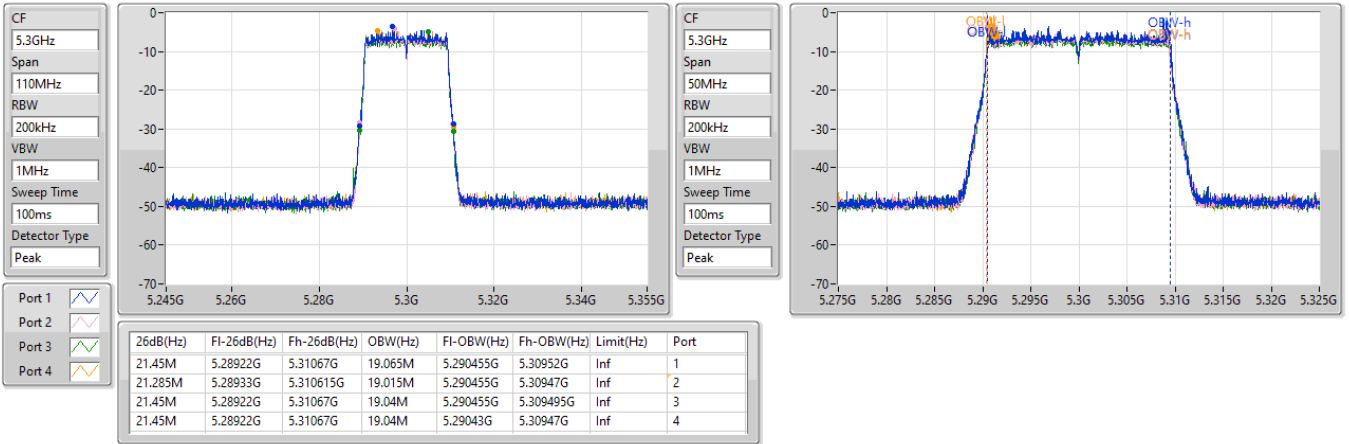

5.25-5.35GHz_802.11ax_HEW20-BF_Nss1,(MCS0)_4TX

EBW

5300MHz

21/12/2022