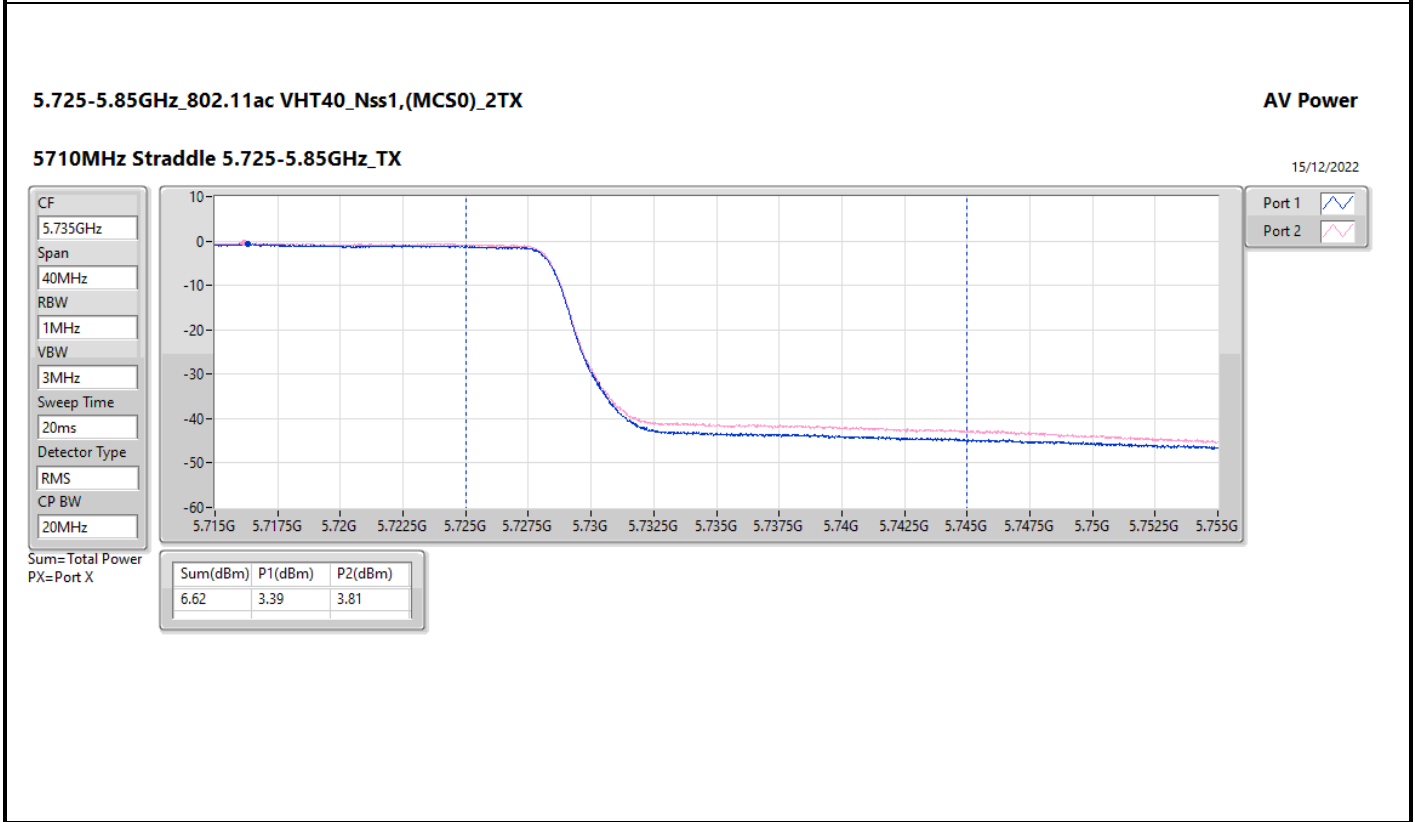

DG = Directional Gain; Port X = Port X output power

Summary

Mode	Total Power (dBm)	Total Power (W)	EIRP (dBm)	EIRP (W)
5.47-5.725GHz	-	-	-	-
802.11ax HEW20-BF_Nss1,(MCS0)_4TX	10.87	0.01222	29.89	0.97499
802.11ax HEW40-BF_Nss1,(MCS0)_4TX	10.89	0.01227	29.91	0.97949
802.11ax HEW80-BF_Nss1,(MCS0)_4TX	10.80	0.01202	29.82	0.95940
802.11ax HEW160-BF_Nss1,(MCS0)_4TX	10.87	0.01222	29.89	0.97499
5.725-5.85GHz	-	-	-	-
802.11ax HEW20-BF_Nss1,(MCS0)_4TX	16.84	0.04831	35.86	3.85478
802.11ax HEW40-BF_Nss1,(MCS0)_4TX	16.84	0.04831	35.86	3.85478
802.11ax HEW80-BF_Nss1,(MCS0)_4TX	16.81	0.04797	35.83	3.82825