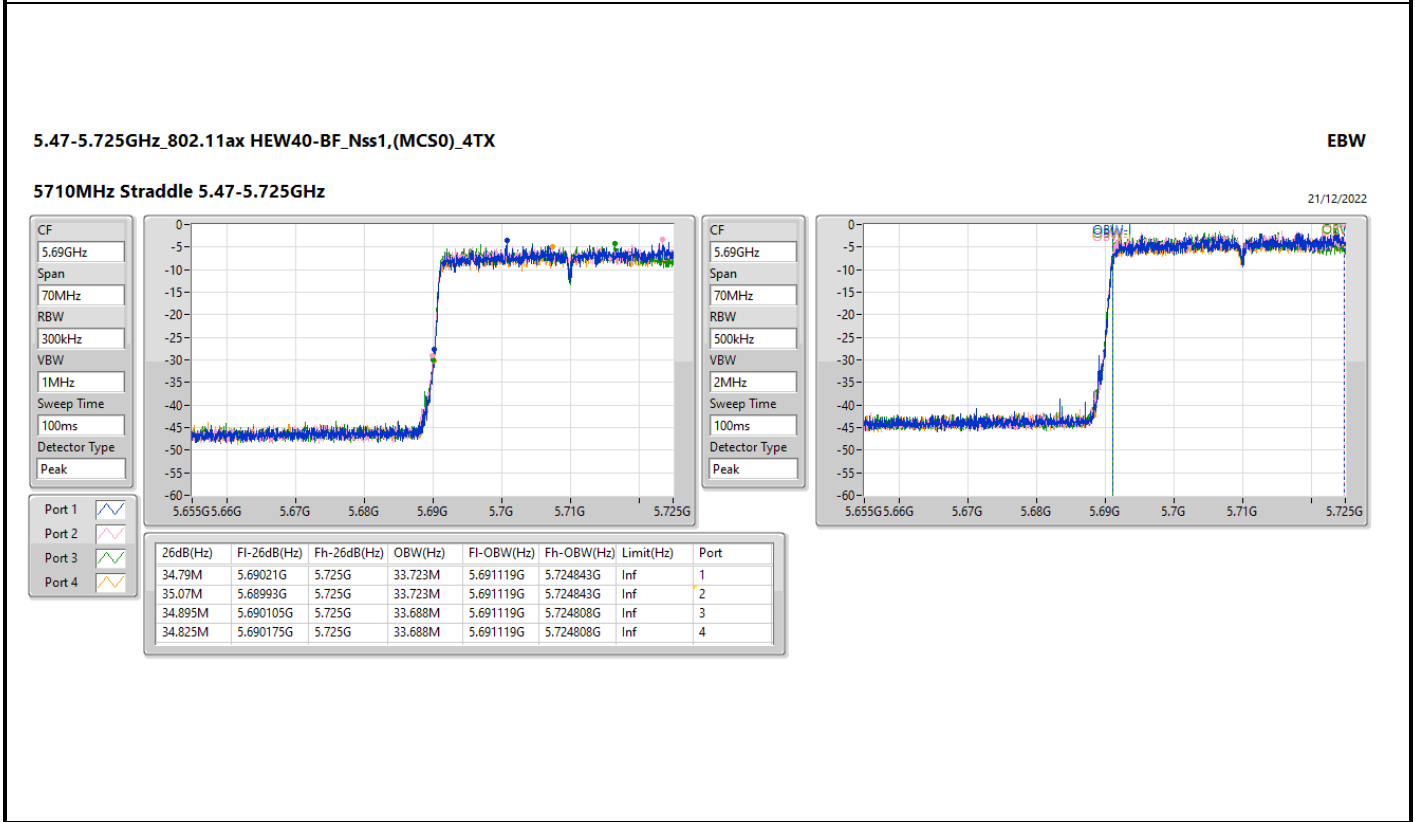

Port X-N dB = Port X 6dB down bandwidth for 5.725-5.85GHz band / 26dB down bandwidth for other band
 Port X-OBW = Port X 99% occupied bandwidth

5.725-5.85GHz_802.11ax HEW40-BF_Nss1,(MCS0)_4TX

EBW

5795MHz