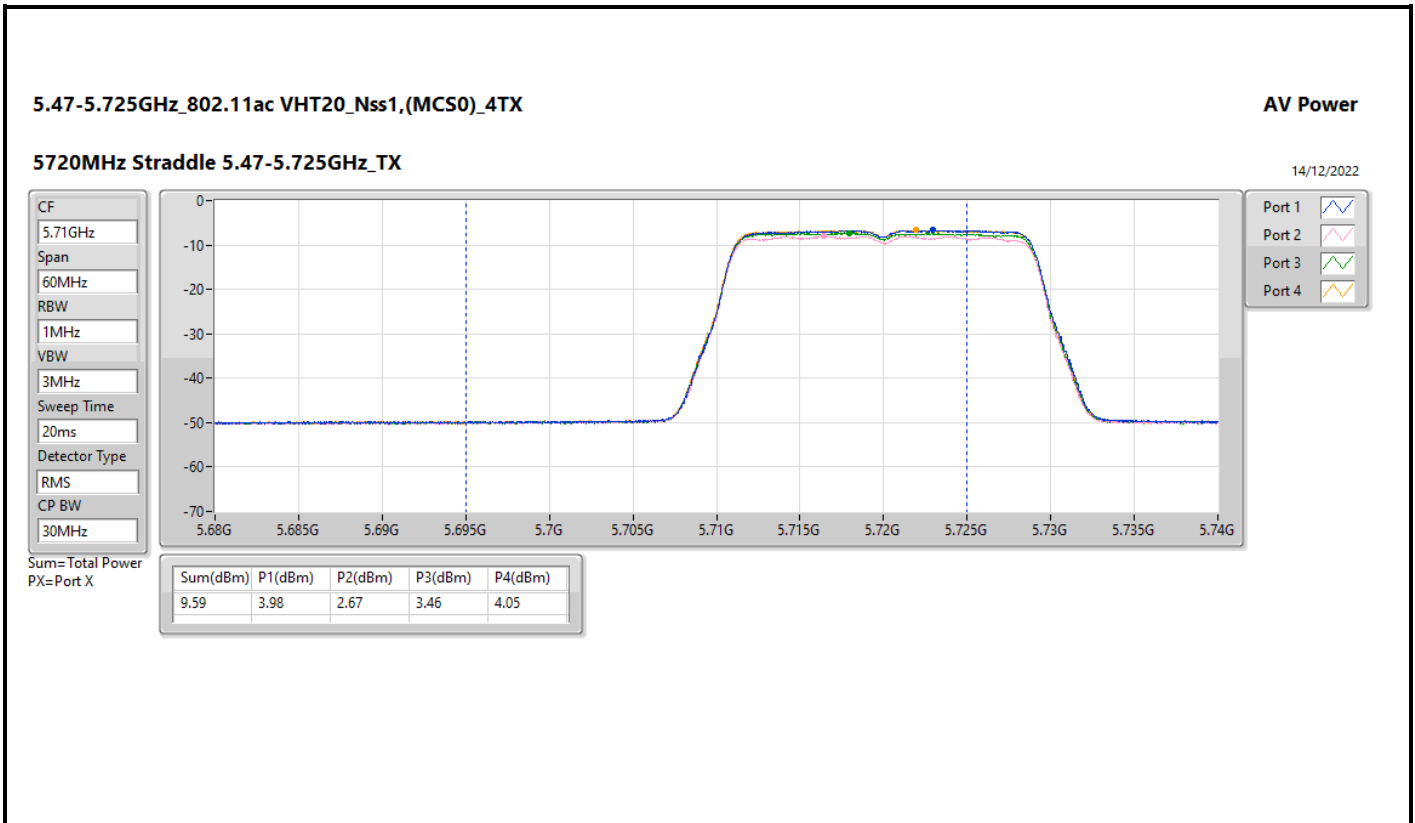

DG = Directional Gain; Port X = Port X output power

5.725-5.85GHz_802.11ax HEW20_Nss1,(MCS0)_4TX

5720MHz Straddle 5.725-5.85GHz_TX

AV Power

14/12/2022

CF: 5.735GHz

Span: 40MHz

RBW: 1MHz