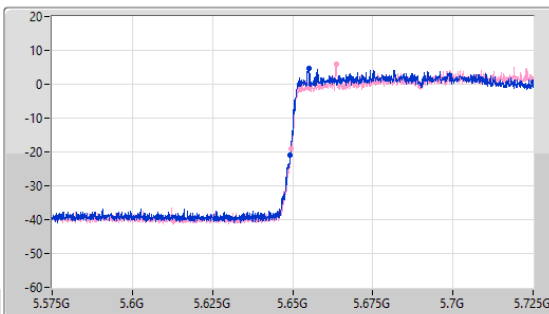

CF: 5.65GHz
Span: 150MHz
RBW: 1MHz
VBW: 3MHz
Sweep Time: 100ms
Detector Type: Peak