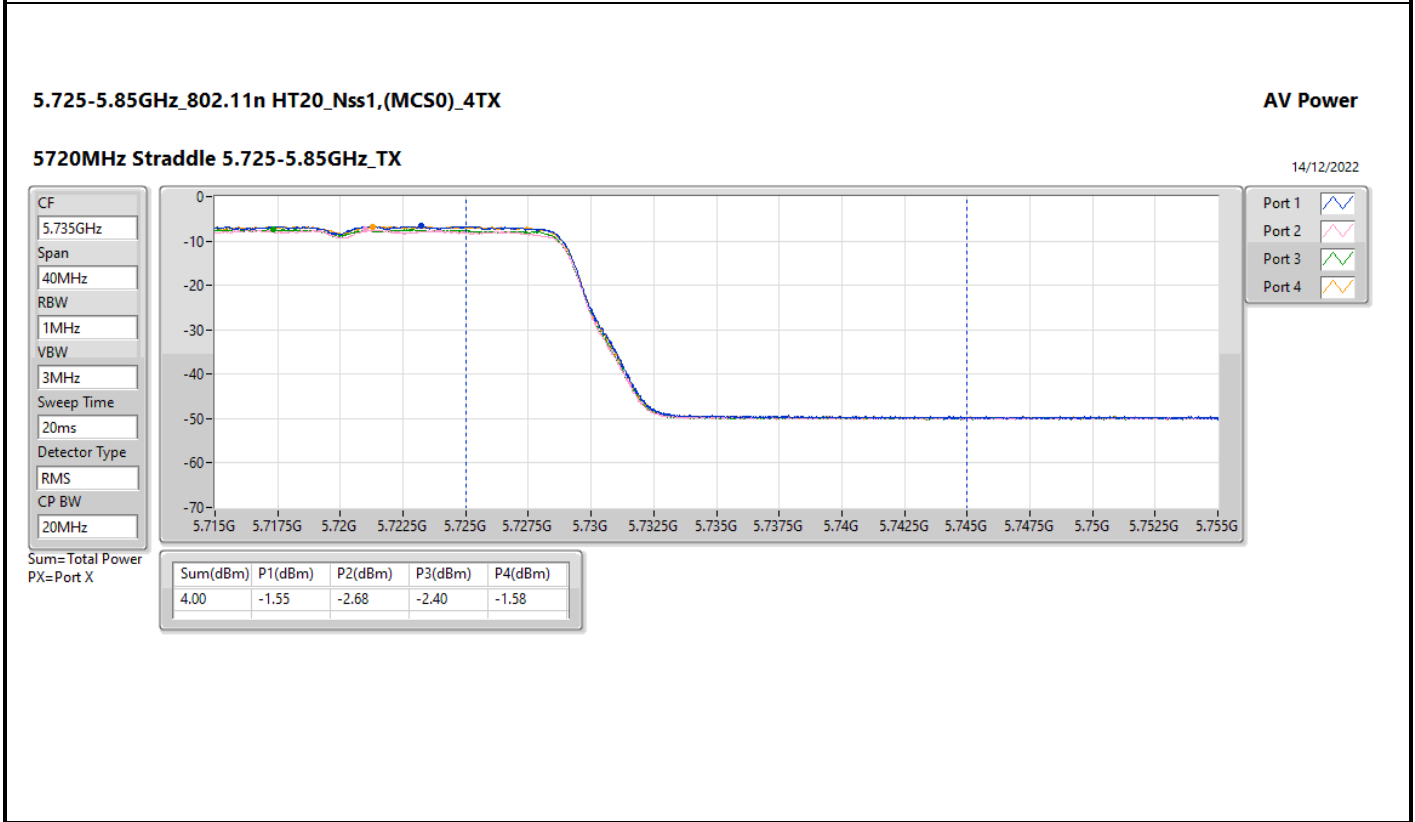

DG = Directional Gain; Port X = Port X output power

5.725-5.85GHz_802.11ax HEW20_Nss1,(MCS0)_4TX

5720MHz Straddle 5.725-5.85GHz_TX

AV Power

14/12/2022

CF: 5.735GHz

Span: 40MHz

RBW: 1MHz