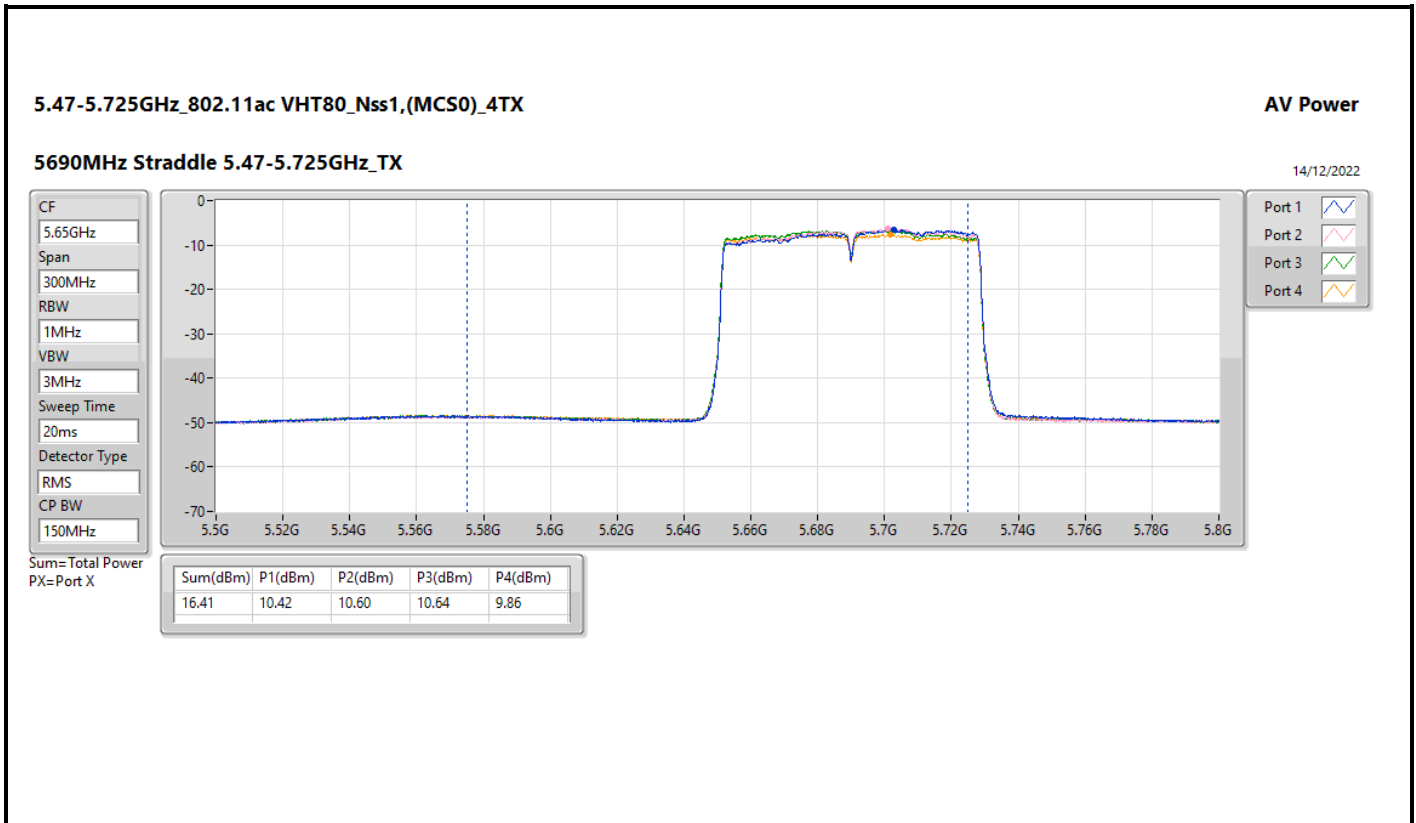

DG = Directional Gain; Port X = Port X output power

5.725-5.85GHz_802.11ax HEW20_Nss1,(MCS0)_4TX

5720MHz Straddle 5.725-5.85GHz_TX

AV Power

14/12/2022

CF: 5.735GHz

Span: 40MHz

RBW: 1MHz