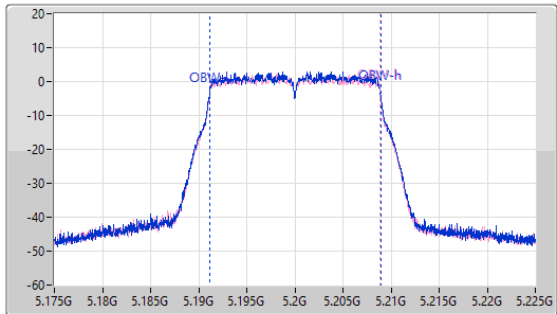

5.47-5.725GHz_802.11n HT40_Nss1,(MCS0)_2TX

EBW

5670MHz

15/12/2022

5.47-5.725GHz_802.11n HT40_Nss1,(MCS0)_2TX

EBW

5710MHz Straddle 5.47-5.725GHz

15/12/2022

5.15-5.25GHz_802.11ac_VHT20_Nss1,(MCS0)_2TX

EBW

5200MHz

15/12/2022

CF: 5.2GHz
 Span: 110MHz
 RBW: 200kHz
 VBW: 1MHz
 Sweep Time: 100ms
 Detector Type: Peak

CF: 5.2GHz
 Span: 50MHz
 RBW: 200kHz
 VBW: 1MHz
 Sweep Time: 100ms
 Detector Type: Peak