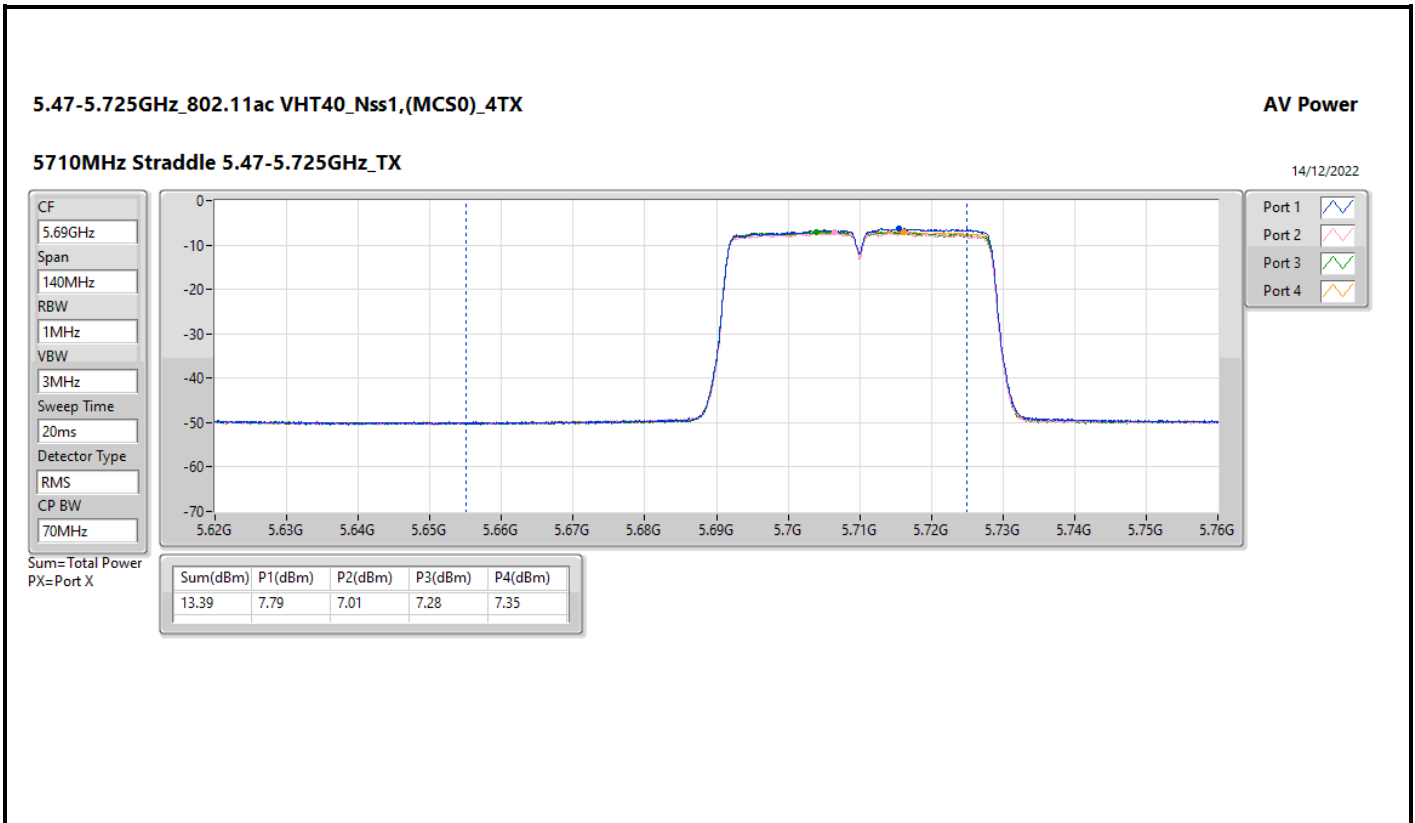

DG = Directional Gain; Port X = Port X output power

5.725-5.85GHz_802.11ax HEW20_Nss1,(MCS0)_4TX

5720MHz Straddle 5.725-5.85GHz_TX

AV Power

14/12/2022

CF: 5.735GHz

Span: 40MHz

RBW: 1MHz