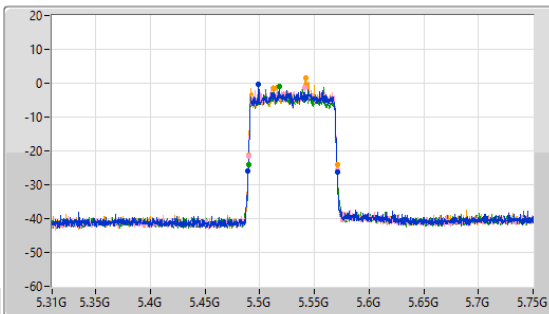

5.47-5.725GHz_802.11ax HEW80-BF_Nss1,(MCS0)_4TX

EBW

5530MHz

21/12/2022

CF
5.53GHz
Span
440MHz
RBW
1MHz
VBW
3MHz
Sweep Time
100ms
Detector Type
Peak

CF
5.53GHz
Span
200MHz
RBW
1MHz
VBW
3MHz
Sweep Time
100ms
Detector Type
Peak