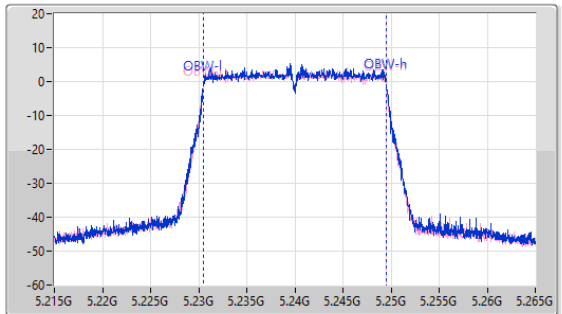

26dB(Hz)	Fl-26dB(Hz)	Fh-26dB(Hz)	OBW(Hz)	Fl-OBW(Hz)	Fh-OBW(Hz)	Limit(Hz)	Port
21.45M	5.22922G	5.25067G	19.015M	5.230505G	5.24952G	Inf	1
21.34M	5.22922G	5.25056G	19.04M	5.230455G	5.249495G	Inf	2

5.25-5.35GHz_802.11ax HEW20-BF_Nss1,(MCS0)_2TX

EBW

5260MHz

18/12/2022

CF
5.26GHz

Span
110MHz

RBW
200kHz

VBW
1MHz

Sweep Time
100ms

Detector Type
Peak