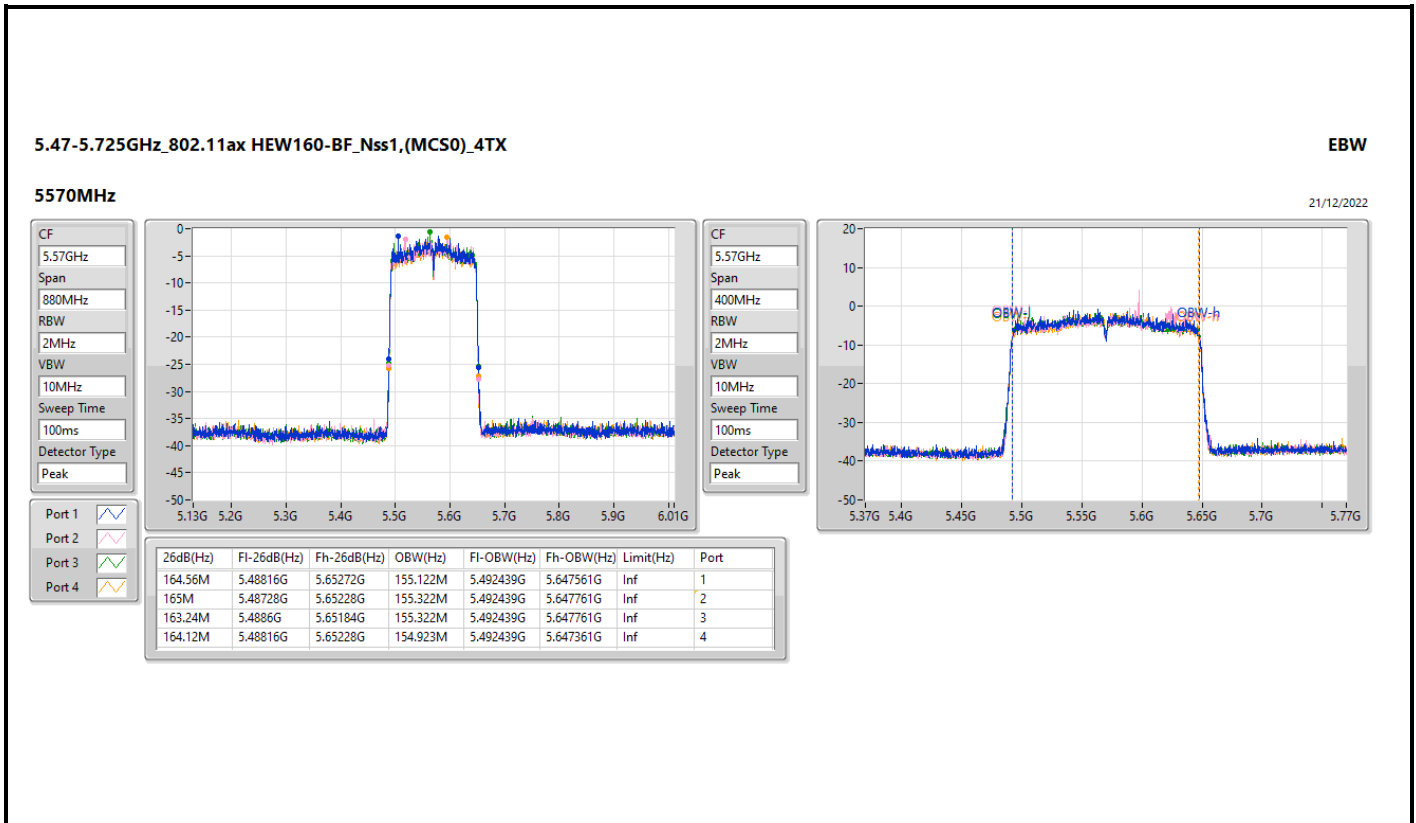

5.15-5.25GHz_802.11ax HEW160-BF_Nss1,(MCS0)_4TX

EBW

5250MHz Straddle 5.15-5.25GHz

21/12/2022

5.25-5.35GHz_802.11ax HEW160-BF_Nss1,(MCS0)_4TX

EBW

5250MHz Straddle 5.25-5.35GHz

21/12/2022