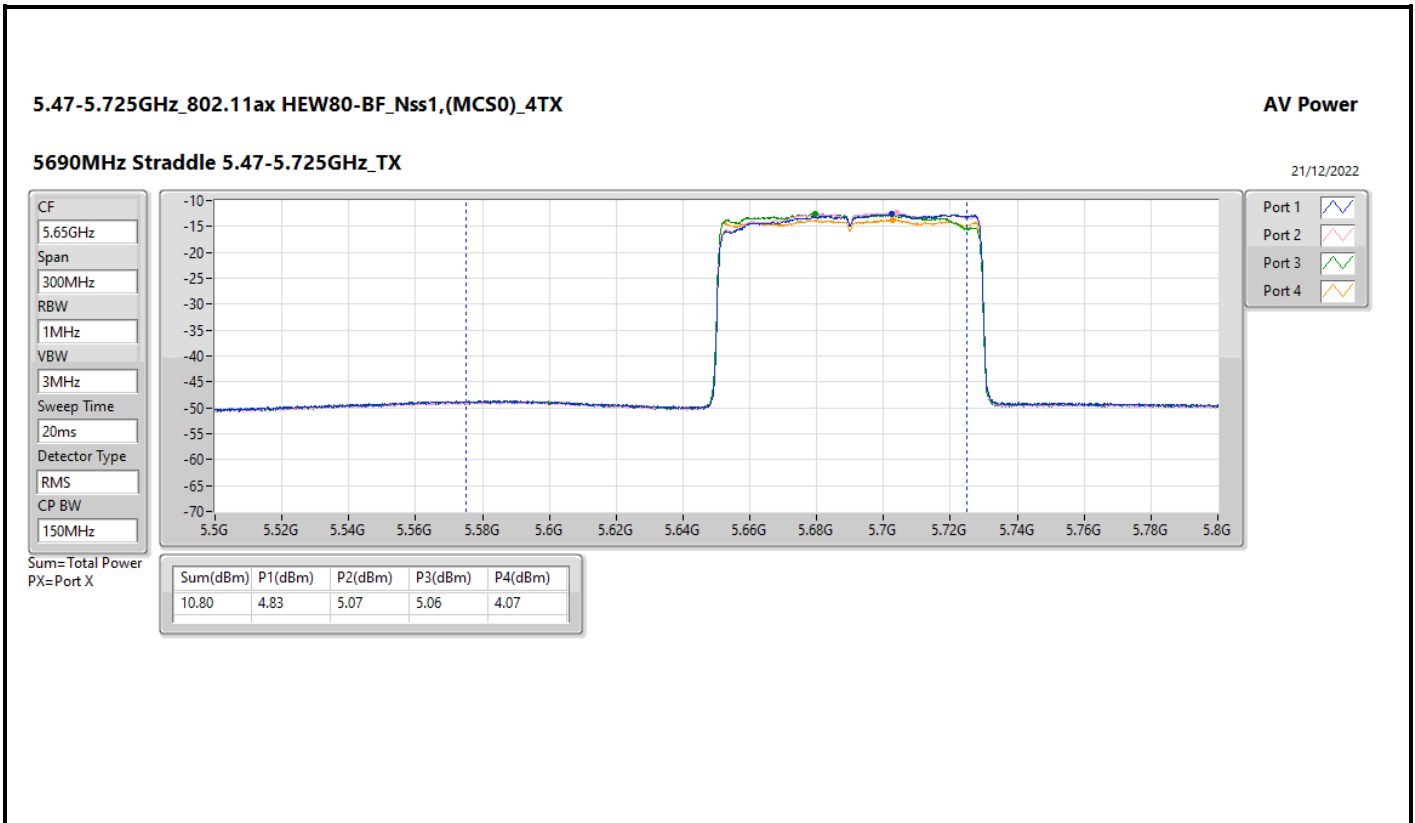

Summary

Mode	Total Power (dBm)	Total Power (W)	EIRP (dBm)	EIRP (W)
5.15-5.25GHz	-	-	-	-
802.11ax HEW20-BF_Nss1,(MCS0)_4TX	16.87	0.04864	35.89	3.88150
802.11ax HEW40-BF_Nss1,(MCS0)_4TX	16.96	0.04966	35.98	3.96278
802.11ax HEW80-BF_Nss1,(MCS0)_4TX	16.87	0.04864	35.89	3.88150
802.11ax HEW160-BF_Nss1,(MCS0)_4TX	11.05	0.01274	30.07	1.01625
5.25-5.35GHz	-	-	-	-
802.11ax HEW20-BF_Nss1,(MCS0)_4TX	10.82	0.01208	29.84	0.96383
802.11ax HEW40-BF_Nss1,(MCS0)_4TX	10.65	0.01161	29.67	0.92683
802.11ax HEW80-BF_Nss1,(MCS0)_4TX	10.73	0.01183	29.75	0.94406
802.11ax HEW160-BF_Nss1,(MCS0)_4TX	10.90	0.01230	29.92	0.98175
5.47-5.725GHz	-	-	-	-
802.11ax HEW20-BF_Nss1,(MCS0)_4TX	10.83	0.01211	29.85	0.96605
802.11ax HEW40-BF_Nss1,(MCS0)_4TX	10.93	0.01239	29.95	0.98855
802.11ax HEW80-BF_Nss1,(MCS0)_4TX	10.92	0.01236	29.94	0.98628
802.11ax HEW160-BF_Nss1,(MCS0)_4TX	10.39	0.01094	29.41	0.87297
5.725-5.85GHz	-	-	-	-
802.11ax HEW20-BF_Nss1,(MCS0)_4TX	16.80	0.04786	35.82	3.81944
802.11ax HEW40-BF_Nss1,(MCS0)_4TX	16.78	0.04764	35.80	3.80189
802.11ax HEW80-BF_Nss1,(MCS0)_4TX	16.46	0.04426	35.48	3.53183