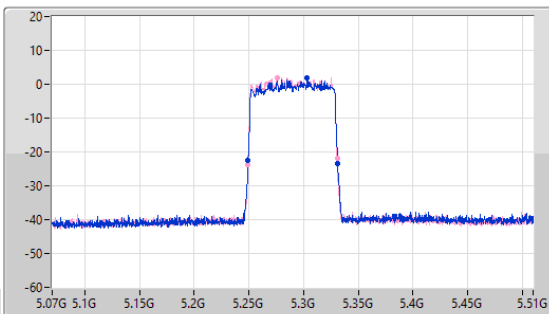

CF: 5.29GHz
Span: 200MHz
RBW: 1MHz
VBW: 3MHz
Sweep Time: 100ms
Detector Type: Peak