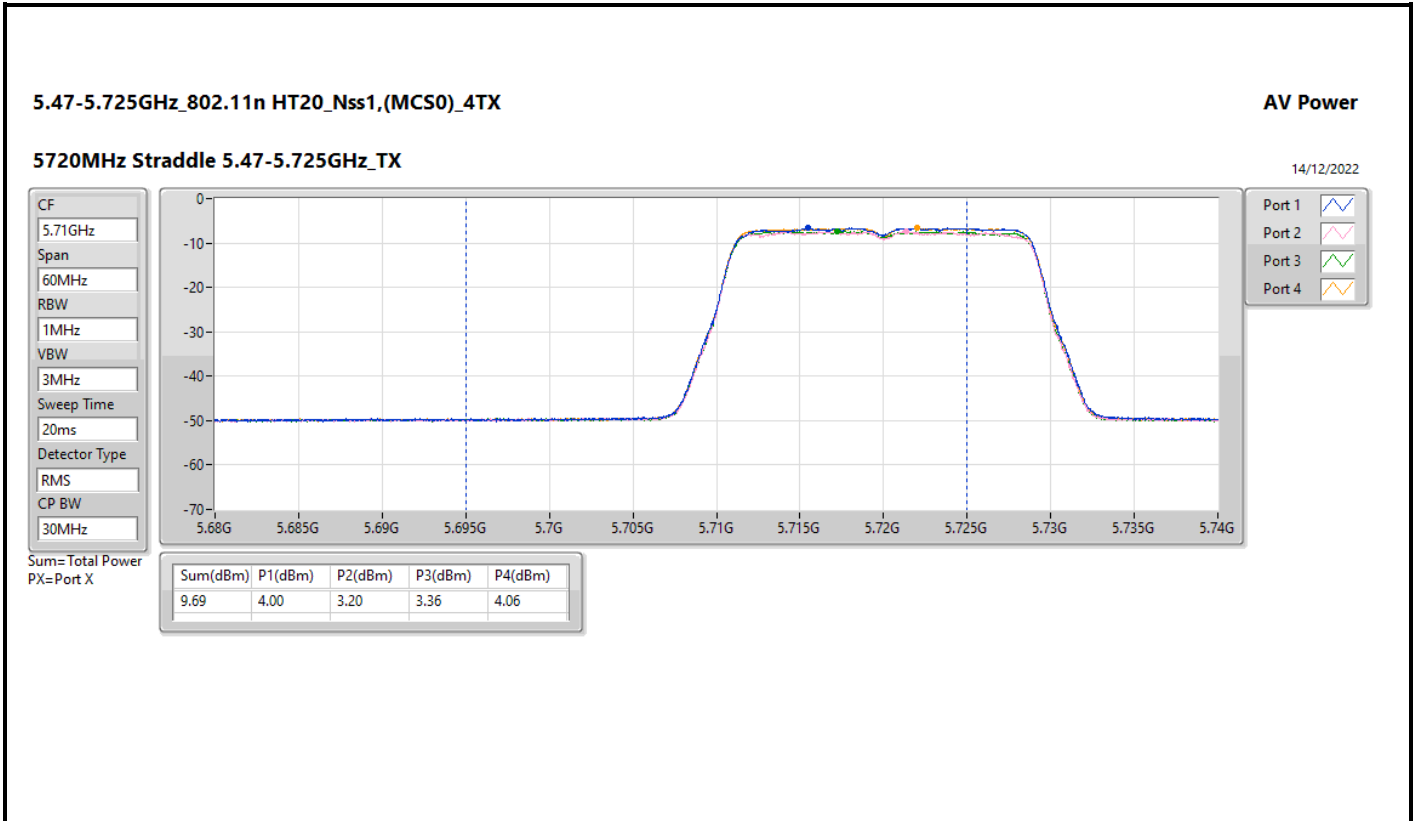

DG = Directional Gain; Port X = Port X output power

5.725-5.85GHz_802.11ax HEW20_Nss1,(MCS0)_4TX

5720MHz Straddle 5.725-5.85GHz_TX

AV Power

14/12/2022

CF: 5.735GHz

Span: 40MHz

RBW: 1MHz