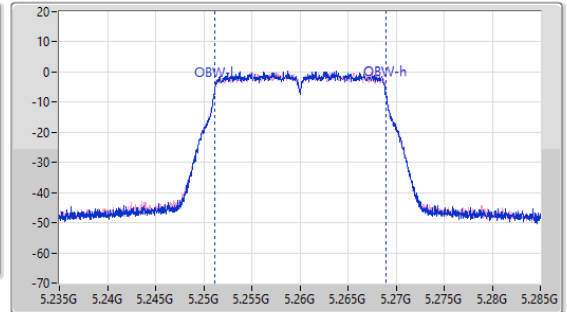

EBW

5240MHz

15/12/2022

CF: 5.24GHz
 Span: 110MHz
 RBW: 200kHz
 VBW: 1MHz
 Sweep Time: 100ms
 Detector Type: Peak

CF: 5.24GHz
 Span: 50MHz
 RBW: 200kHz
 VBW: 1MHz
 Sweep Time: 100ms
 Detector Type: Peak

26dB(Hz)	Fl-26dB(Hz)	Fh-26dB(Hz)	OBW(Hz)	Fl-OBW(Hz)	Fh-OBW(Hz)	Limit(Hz)	Port
21.615M	5.22922G	5.250835G	17.841M	5.231104G	5.248946G	Inf	1
21.45M	5.22933G	5.25078G	17.791M	5.231104G	5.248896G	Inf	2

5.25-5.35GHz_802.11ac_VHT20_Nss1,(MCS0)_2TX

EBW

5260MHz

15/12/2022

CF: 5.26GHz
 Span: 110MHz
 RBW: 200kHz
 VBW: 1MHz
 Sweep Time: 100ms
 Detector Type: Peak

CF: 5.26GHz
 Span: 50MHz
 RBW: 200kHz
 VBW: 1MHz
 Sweep Time: 100ms
 Detector Type: Peak

EBW

5300MHz

15/12/2022

CF: 5.3GHz
 Span: 110MHz
 RBW: 200kHz
 VBW: 1MHz
 Sweep Time: 100ms
 Detector Type: Peak

CF: 5.3GHz
 Span: 50MHz
 RBW: 200kHz
 VBW: 1MHz
 Sweep Time: 100ms
 Detector Type: Peak

26dB(Hz)	Fl-26dB(Hz)	Fh-26dB(Hz)	OBW(Hz)	Fl-OBW(Hz)	Fh-OBW(Hz)	Limit(Hz)	Port
21.395M	5.289275G	5.31067G	17.841M	5.291104G	5.308946G	Inf	1
21.285M	5.289385G	5.31067G	17.816M	5.291104G	5.308921G	Inf	2