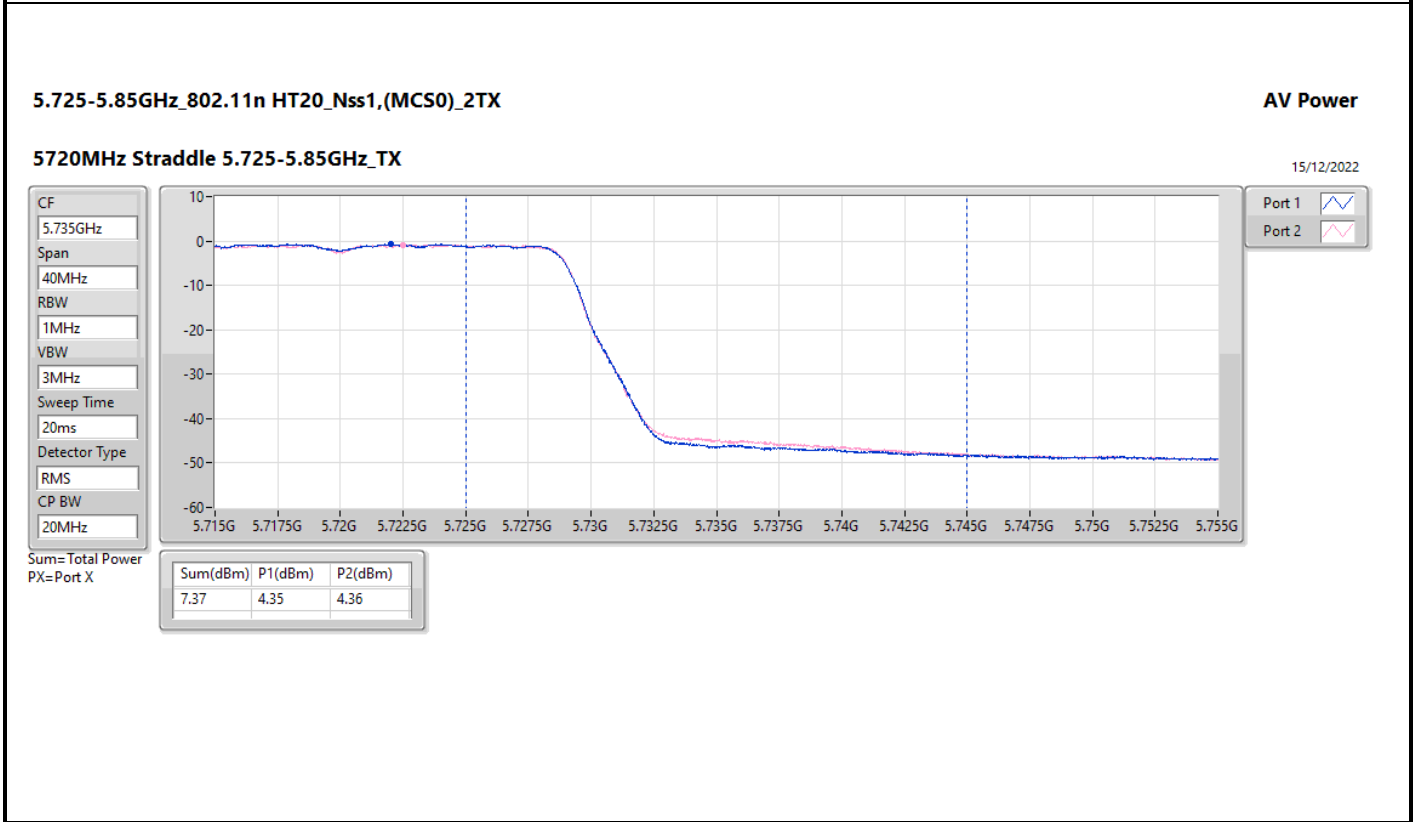

DG = Directional Gain; Port X = Port X output power

Summary

Mode	Total Power (dBm)	Total Power (W)	EIRP (dBm)	EIRP (W)
5.47-5.725GHz	-	-	-	-
802.11ax HEW20-BF_Nss1,(MCS0)_4TX	10.87	0.01222	29.89	0.97499
802.11ax HEW40-BF_Nss1,(MCS0)_4TX	10.89	0.01227	29.91	0.97949
802.11ax HEW80-BF_Nss1,(MCS0)_4TX	10.80	0.01202	29.82	0.95940
802.11ax HEW160-BF_Nss1,(MCS0)_4TX	10.87	0.01222	29.89	0.97499
5.725-5.85GHz	-	-	-	-
802.11ax HEW20-BF_Nss1,(MCS0)_4TX	16.84	0.04831	35.86	3.85478
802.11ax HEW40-BF_Nss1,(MCS0)_4TX	16.84	0.04831	35.86	3.85478
802.11ax HEW80-BF_Nss1,(MCS0)_4TX	16.81	0.04797	35.83	3.82825