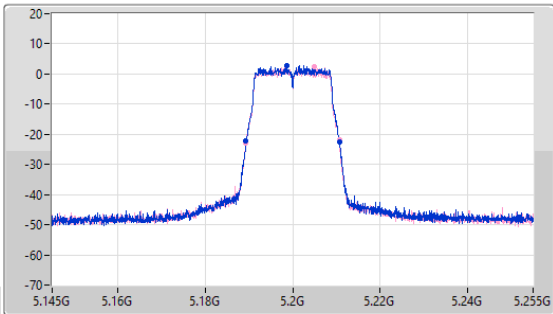

5.47-5.725GHz_802.11n HT40_Nss1,(MCS0)_2TX

EBW

5670MHz

15/12/2022

5.47-5.725GHz_802.11n HT40_Nss1,(MCS0)_2TX

EBW

5710MHz Straddle 5.47-5.725GHz

15/12/2022

5.15-5.25GHz_802.11ac_VHT20_Nss1,(MCS0)_2TX

EBW

5200MHz

15/12/2022

CF: 5.2GHz
 Span: 110MHz
 RBW: 200kHz
 VBW: 1MHz
 Sweep Time: 100ms
 Detector Type: Peak

CF: 5.2GHz
 Span: 50MHz
 RBW: 200kHz
 VBW: 1MHz
 Sweep Time: 100ms
 Detector Type: Peak