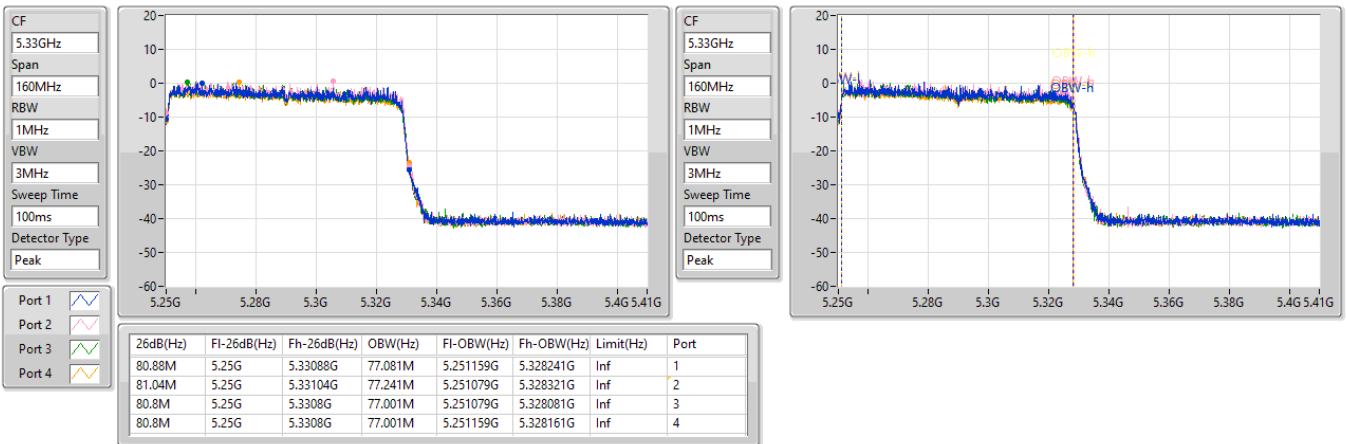

5.15-5.25GHz_802.11ax HEW160-BF_Nss1,(MCS0)_4TX

EBW

5250MHz Straddle 5.15-5.25GHz

21/12/2022

5.25-5.35GHz_802.11ax HEW160-BF_Nss1,(MCS0)_4TX

EBW

5250MHz Straddle 5.25-5.35GHz

21/12/2022