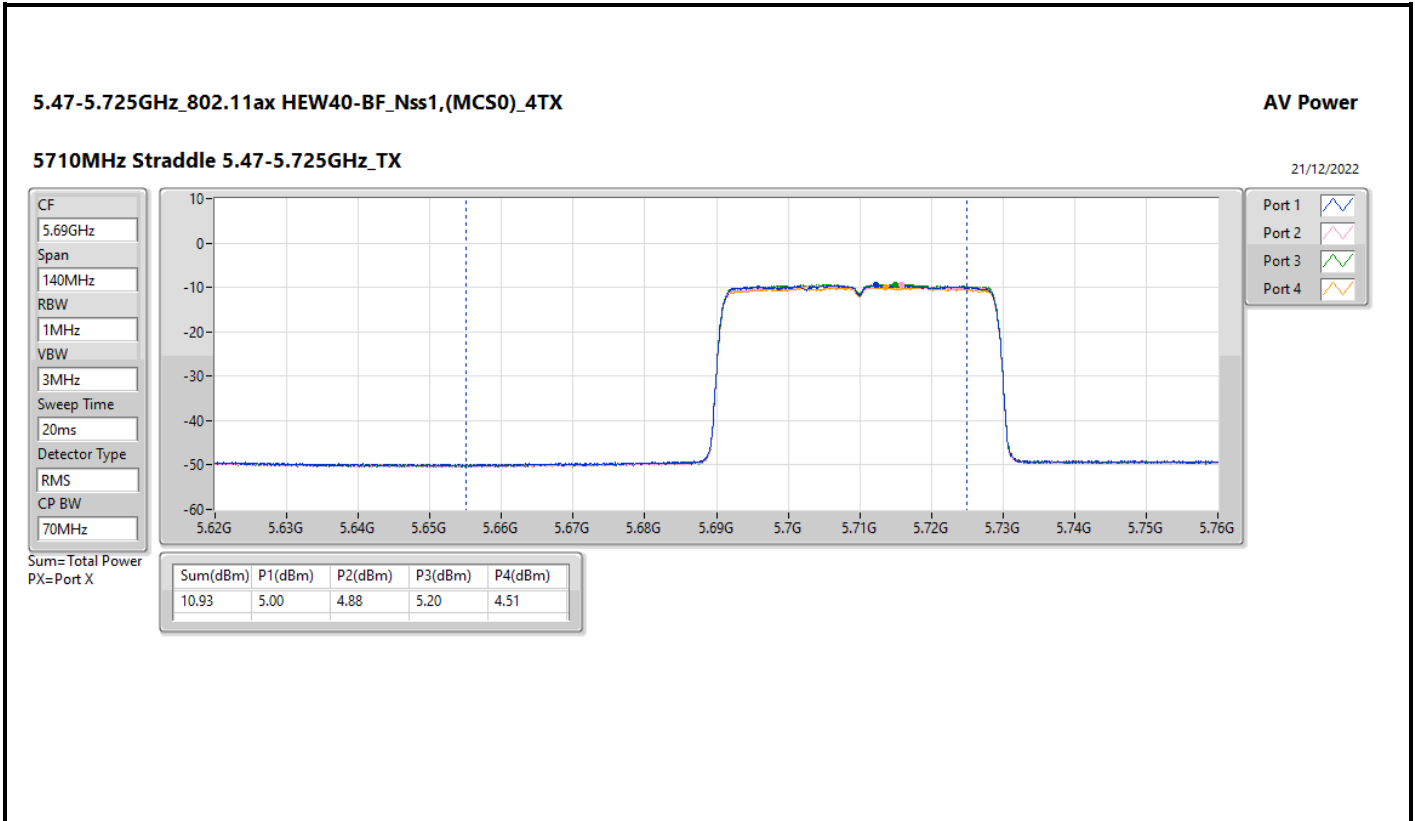

DG = Directional Gain; Port X = Port X output power

5.25-5.35GHz_802.11ax HEW160-BF_Nss1,(MCS0)_4TX

AV Power

5250MHz Straddle 5.25-5.35GHz_TX

21/12/2022

CF

5.33GHz

Span