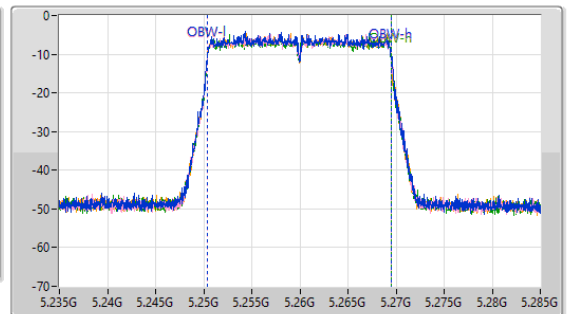

5.25-5.35GHz_802.11ax HEW20-BF_Nss1,(MCS0)_4TX

EBW

5260MHz

21/12/2022

CF
5.26GHz
Span
110MHz
RBW
200kHz
VBW
1MHz
Sweep Time
100ms
Detector Type
Peak

CF
5.26GHz
Span
50MHz
RBW
200kHz
VBW
1MHz
Sweep Time
100ms
Detector Type
Peak