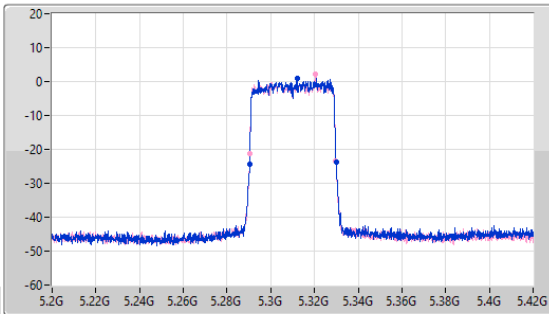

5.25-5.35GHz_802.11ax HEW40_Nss1,(MCS0)_2TX

EBW

5310MHz

15/12/2022

CF
5.31GHz
Span
220MHz
RBW
300kHz
VBW
1MHz
Sweep Time
100ms
Detector Type
Peak

CF
5.31GHz
Span
100MHz
RBW
500kHz
VBW
2MHz
Sweep Time
100ms
Detector Type
Peak