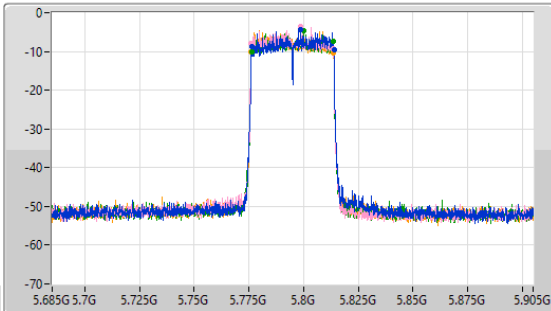

5.725-5.85GHz_802.11ax HEW40-BF_Nss1,(MCS0)_4TX

EBW

5795MHz

21/12/2022

CF: 5.795GHz
Span: 220MHz
RBW: 100kHz
VBW: 300kHz
Sweep Time: 100ms
Detector Type: Peak

CF: 5.795GHz
Span: 100MHz
RBW: 500kHz
VBW: 2MHz
Sweep Time: 100ms
Detector Type: Peak