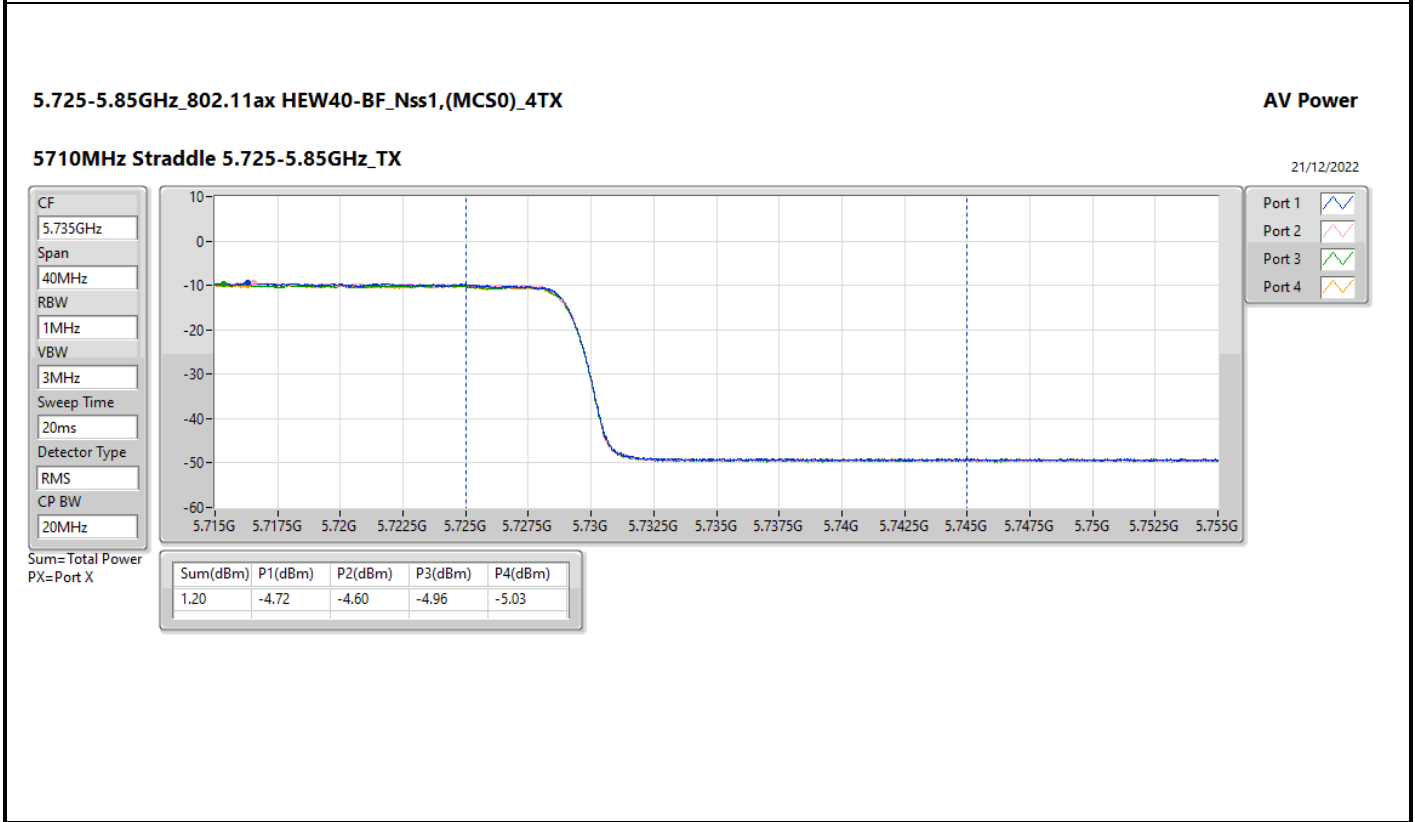

DG = Directional Gain; Port X = Port X output power

5.25-5.35GHz_802.11ax HEW160-BF_Nss1,(MCS0)_4TX

AV Power

5250MHz Straddle 5.25-5.35GHz_TX

21/12/2022

CF

5.33GHz

Span