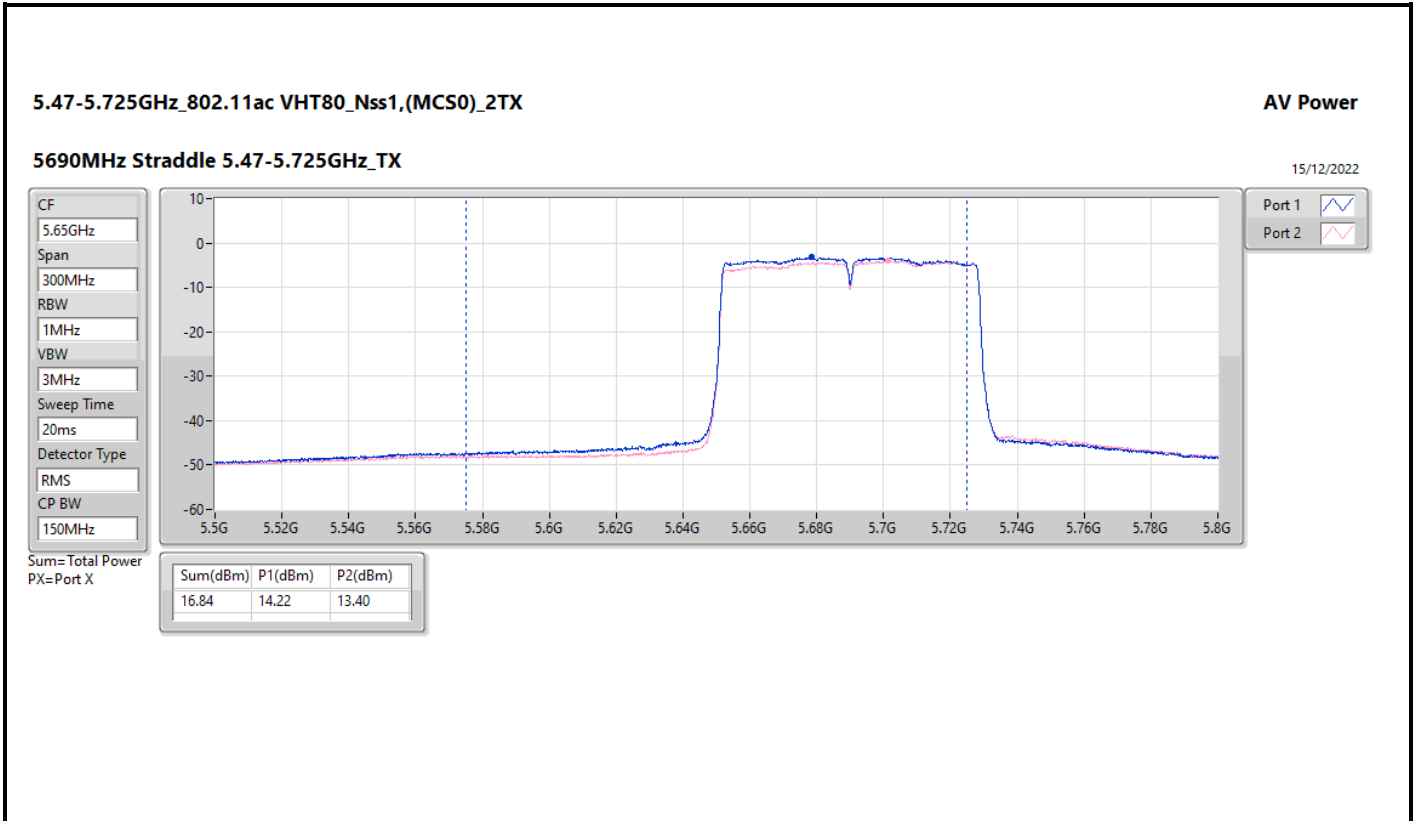

DG = Directional Gain; Port X = Port X output power

Summary

Mode	Total Power (dBm)	Total Power (W)	EIRP (dBm)	EIRP (W)
5.47-5.725GHz	-	-	-	-
802.11ax HEW20-BF_Nss1,(MCS0)_4TX	10.87	0.01222	29.89	0.97499
802.11ax HEW40-BF_Nss1,(MCS0)_4TX	10.89	0.01227	29.91	0.97949
802.11ax HEW80-BF_Nss1,(MCS0)_4TX	10.80	0.01202	29.82	0.95940
802.11ax HEW160-BF_Nss1,(MCS0)_4TX	10.87	0.01222	29.89	0.97499
5.725-5.85GHz	-	-	-	-
802.11ax HEW20-BF_Nss1,(MCS0)_4TX	16.84	0.04831	35.86	3.85478
802.11ax HEW40-BF_Nss1,(MCS0)_4TX	16.84	0.04831	35.86	3.85478
802.11ax HEW80-BF_Nss1,(MCS0)_4TX	16.81	0.04797	35.83	3.82825