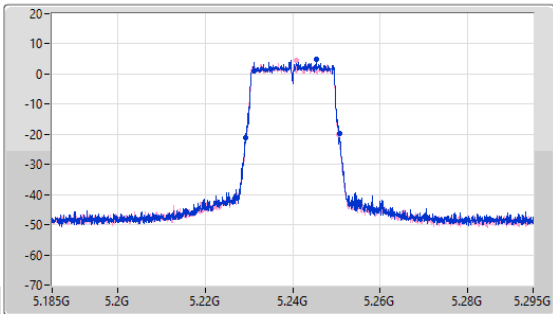

CF
5.24GHz

Span
110MHz

RBW
200kHz

VBW
1MHz

Sweep Time
100ms

Detector Type
Peak

CF
5.24GHz

Span
50MHz