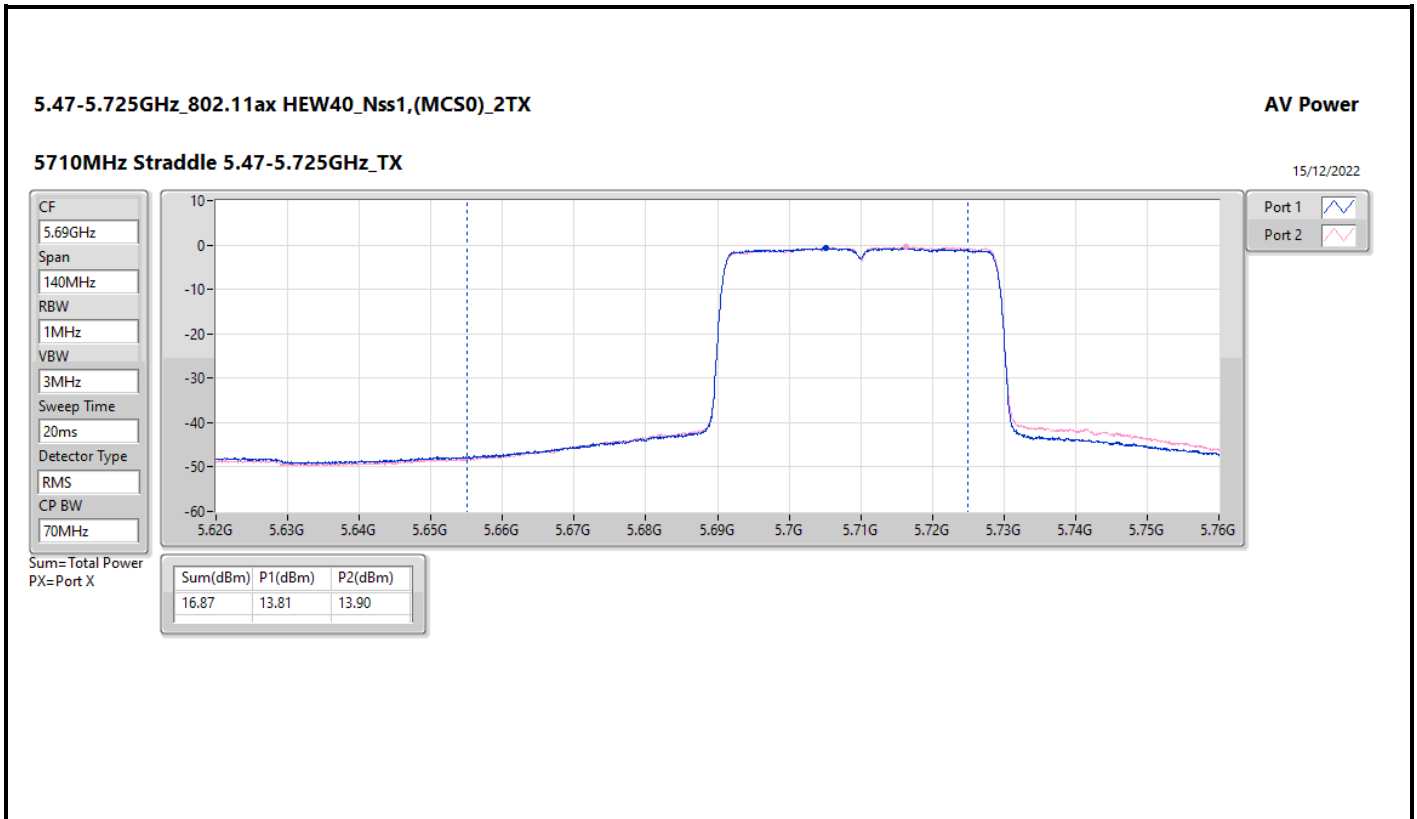

DG = Directional Gain; Port X = Port X output power

Summary

Mode	Total Power (dBm)	Total Power (W)	EIRP (dBm)	EIRP (W)
5.47-5.725GHz	-	-	-	-
802.11ax HEW20-BF_Nss1,(MCS0)_4TX	10.87	0.01222	29.89	0.97499
802.11ax HEW40-BF_Nss1,(MCS0)_4TX	10.89	0.01227	29.91	0.97949
802.11ax HEW80-BF_Nss1,(MCS0)_4TX	10.80	0.01202	29.82	0.95940
802.11ax HEW160-BF_Nss1,(MCS0)_4TX	10.87	0.01222	29.89	0.97499
5.725-5.85GHz	-	-	-	-
802.11ax HEW20-BF_Nss1,(MCS0)_4TX	16.84	0.04831	35.86	3.85478
802.11ax HEW40-BF_Nss1,(MCS0)_4TX	16.84	0.04831	35.86	3.85478
802.11ax HEW80-BF_Nss1,(MCS0)_4TX	16.81	0.04797	35.83	3.82825