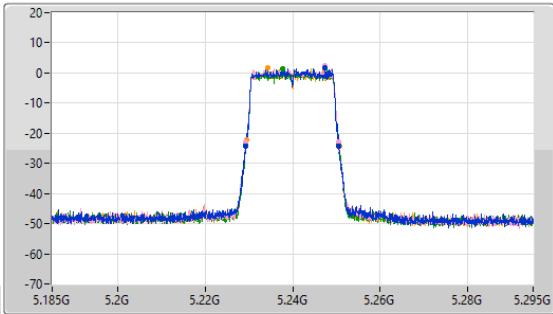

5.15-5.25GHz_802.11ax HEW20-BF_Nss1,(MCS0)_4TX

EBW

5240MHz

21/12/2022

CF
5.24GHz
Span
110MHz
RBW
200kHz
VBW
1MHz
Sweep Time
100ms
Detector Type
Peak

CF
5.24GHz
Span
50MHz
RBW
200kHz
VBW
1MHz
Sweep Time
100ms
Detector Type
Peak