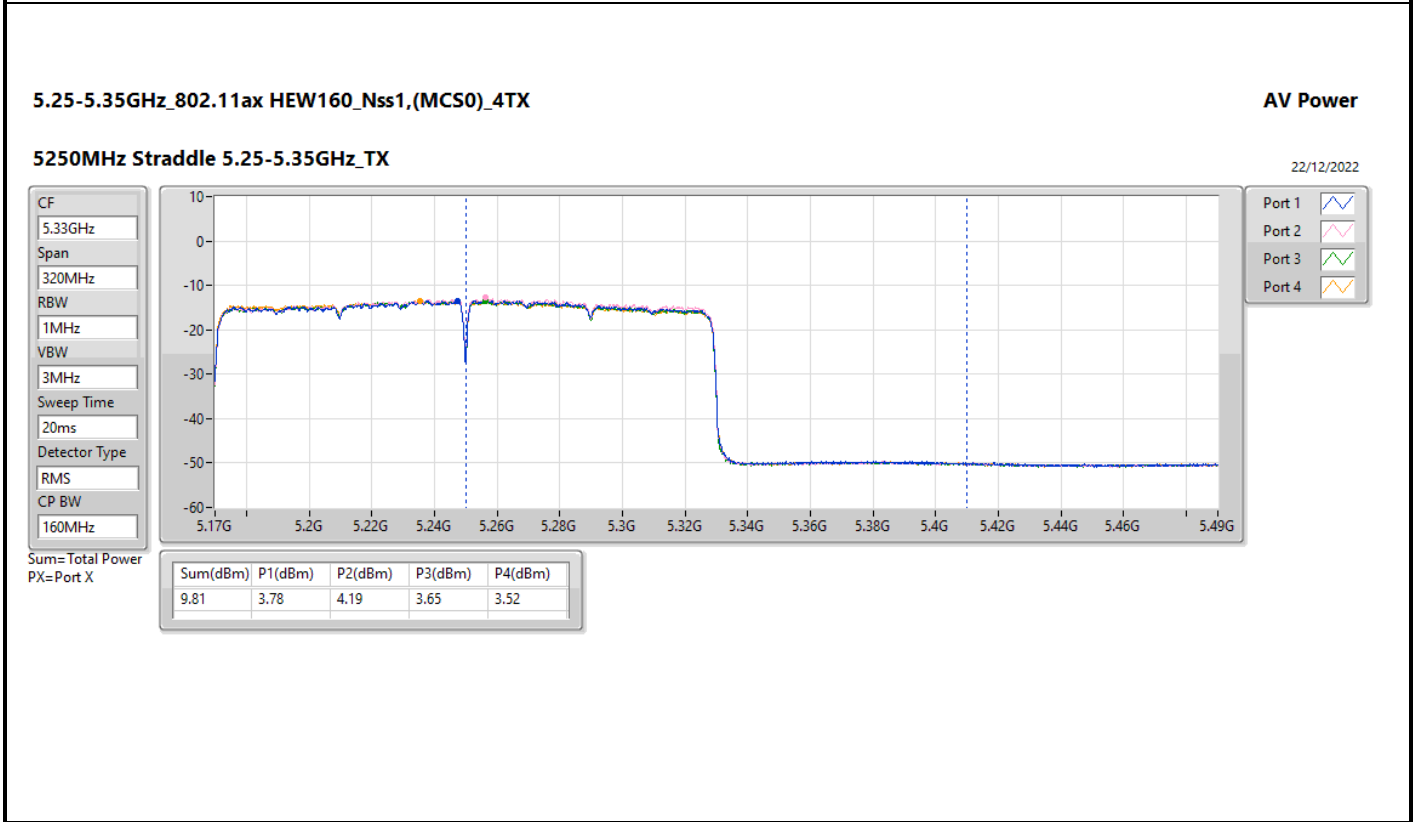

Summary

Mode	Total Power (dBm)	Total Power (W)	EIRP (dBm)	EIRP (W)
5.15-5.25GHz	-	-	-	-
802.11a_Nss1,(6Mbps)_2TX	15.62	0.03648	28.62	0.72778
802.11n HT20_Nss1,(MCS0)_2TX	16.43	0.04395	29.43	0.87700
802.11n HT40_Nss1,(MCS0)_2TX	16.74	0.04721	29.74	0.94189
802.11ac VHT20_Nss1,(MCS0)_2TX	16.70	0.04677	29.70	0.93325
802.11ac VHT40_Nss1,(MCS0)_2TX	17.16	0.05200	30.16	1.03753
802.11ac VHT80_Nss1,(MCS0)_2TX	14.64	0.02911	27.64	0.58076
802.11ax HEW20_Nss1,(MCS0)_2TX	16.90	0.04898	29.90	0.97724
802.11ax HEW40_Nss1,(MCS0)_2TX	17.21	0.05260	30.21	1.04954
802.11ax HEW80_Nss1,(MCS0)_2TX	14.67	0.02931	27.67	0.58479
5.25-5.35GHz	-	-	-	-
802.11a_Nss1,(6Mbps)_2TX	13.28	0.02128	26.28	0.42462
802.11n HT20_Nss1,(MCS0)_2TX	13.72	0.02355	26.72	0.46989
802.11n HT40_Nss1,(MCS0)_2TX	14.22	0.02642	27.22	0.52723
802.11ac VHT20_Nss1,(MCS0)_2TX	14.12	0.02582	27.12	0.51523
802.11ac VHT40_Nss1,(MCS0)_2TX	14.43	0.02773	27.43	0.55335
802.11ac VHT80_Nss1,(MCS0)_2TX	12.60	0.01820	25.60	0.36308
802.11ax HEW20_Nss1,(MCS0)_2TX	14.17	0.02612	27.17	0.52119
802.11ax HEW40_Nss1,(MCS0)_2TX	14.46	0.02793	27.46	0.55719
802.11ax HEW80_Nss1,(MCS0)_2TX	12.64	0.01837	25.64	0.36644
5.47-5.725GHz	-	-	-	-
802.11a_Nss1,(6Mbps)_2TX	14.00	0.02512	27.00	0.50119
802.11n HT20_Nss1,(MCS0)_2TX	14.20	0.02630	27.20	0.52481
802.11n HT40_Nss1,(MCS0)_2TX	16.81	0.04797	29.81	0.95719
802.11ac VHT20_Nss1,(MCS0)_2TX	14.32	0.02704	27.32	0.53951
802.11ac VHT40_Nss1,(MCS0)_2TX	16.82	0.04808	29.82	0.95940
802.11ac VHT80_Nss1,(MCS0)_2TX	16.84	0.04831	29.84	0.96383
802.11ax HEW20_Nss1,(MCS0)_2TX	14.43	0.02773	27.43	0.55335
802.11ax HEW40_Nss1,(MCS0)_2TX	16.91	0.04909	29.91	0.97949
802.11ax HEW80_Nss1,(MCS0)_2TX	16.88	0.04875	29.88	0.97275
5.725-5.85GHz	-	-	-	-
802.11a_Nss1,(6Mbps)_2TX	22.93	0.19634	35.93	3.91742
802.11n HT20_Nss1,(MCS0)_2TX	22.74	0.18793	35.74	3.74973
802.11n HT40_Nss1,(MCS0)_2TX	22.56	0.18030	35.56	3.59749
802.11ac VHT20_Nss1,(MCS0)_2TX	22.83	0.19187	35.83	3.82825
802.11ac VHT40_Nss1,(MCS0)_2TX	22.63	0.18323	35.63	3.65595
802.11ac VHT80_Nss1,(MCS0)_2TX	18.43	0.06966	31.43	1.38995
802.11ax HEW20_Nss1,(MCS0)_2TX	22.85	0.19275	35.85	3.84592
802.11ax HEW40_Nss1,(MCS0)_2TX	22.65	0.18408	35.65	3.67282
802.11ax HEW80_Nss1,(MCS0)_2TX	18.57	0.07194	31.57	1.43549