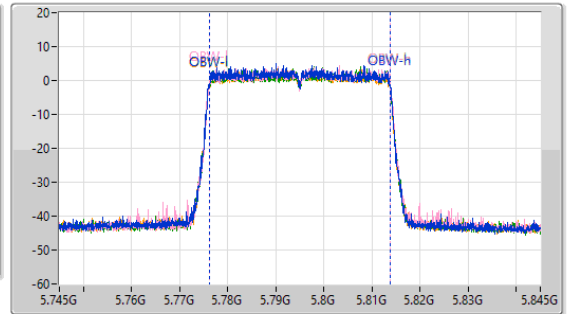

5.725-5.85GHz_802.11ax HEW40-BF_Nss1,(MCS0)_4TX

EBW

5795MHz

21/12/2022

CF: 5.795GHz
 Span: 220MHz
 RBW: 100kHz
 VBW: 300kHz
 Sweep Time: 100ms
 Detector Type: Peak

CF: 5.795GHz
 Span: 100MHz
 RBW: 500kHz
 VBW: 2MHz
 Sweep Time: 100ms
 Detector Type: Peak