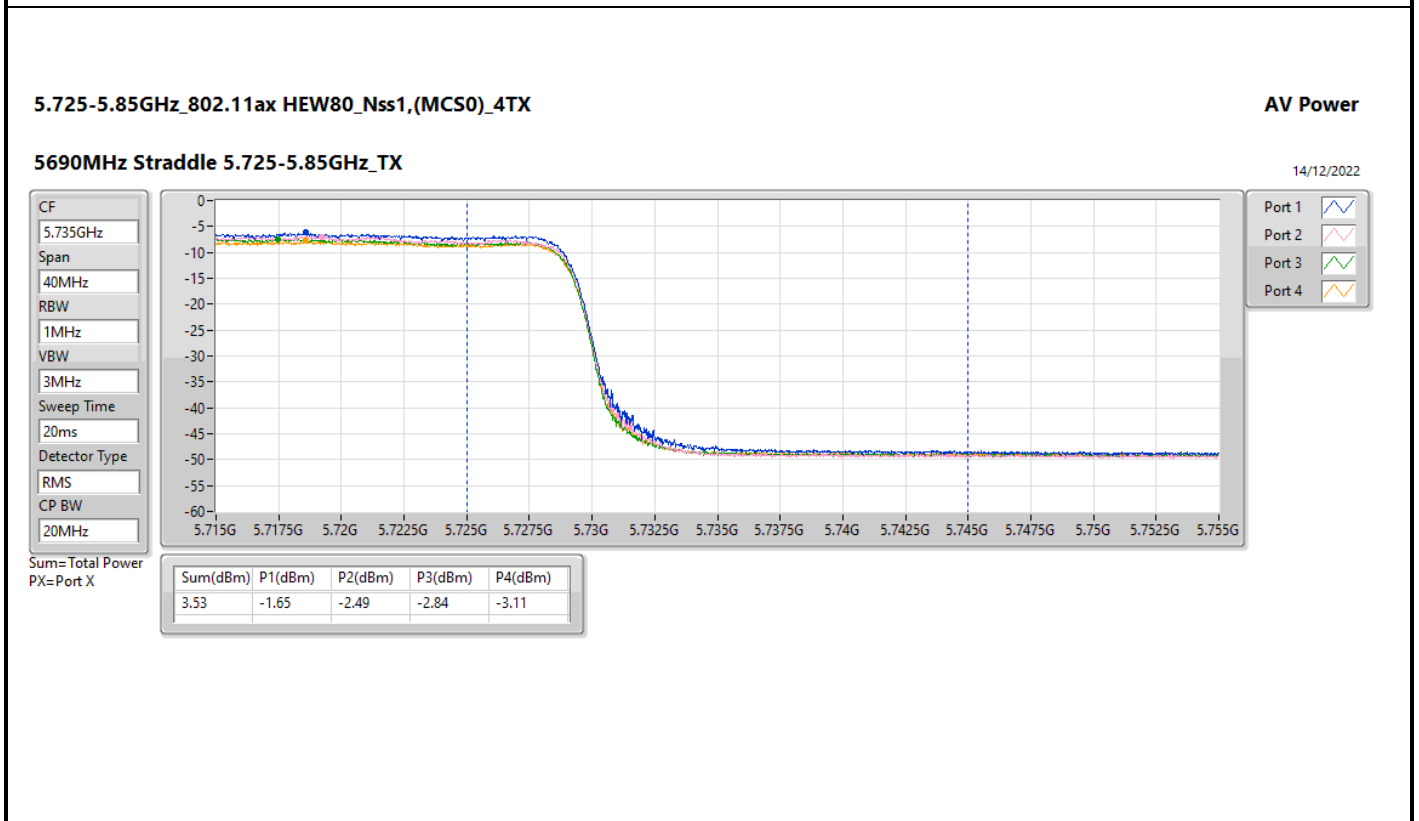

Average Power_Non-Beamforming_Radio 2

Appendix C.2

Summary

Mode	Total Power (dBm)	Total Power (W)	EIRP (dBm)	EIRP (W)
5.15-5.25GHz	-	-	-	-
802.11a_Nss1,(6Mbps)_4TX	17.11	0.05140	30.11	1.02565
802.11n HT20_Nss1,(MCS0)_4TX	17.16	0.05200	30.16	1.03753
802.11n HT40_Nss1,(MCS0)_4TX	19.97	0.09931	32.97	1.98153
802.11ac VHT20_Nss1,(MCS0)_4TX	17.20	0.05248	30.20	1.04713
802.11ac VHT40_Nss1,(MCS0)_4TX	20.22	0.10520	33.22	2.09894
802.11ac VHT80_Nss1,(MCS0)_4TX	14.71	0.02958	27.71	0.59020
802.11ac VHT160_Nss1,(MCS0)_4TX	9.23	0.00838	22.23	0.16711
802.11ax HEW20_Nss1,(MCS0)_4TX	17.52	0.05649	30.52	1.12720
802.11ax HEW40_Nss1,(MCS0)_4TX	20.29	0.10691	33.29	2.13304
802.11ax HEW80_Nss1,(MCS0)_4TX	15.16	0.03281	28.16	0.65464
802.11ax HEW160_Nss1,(MCS0)_4TX	9.76	0.00946	22.76	0.18880
5.25-5.35GHz	-	-	-	-
802.11a_Nss1,(6Mbps)_4TX	11.15	0.01303	24.15	0.26002
802.11n HT20_Nss1,(MCS0)_4TX	10.91	0.01233	23.91	0.24604
802.11n HT40_Nss1,(MCS0)_4TX	13.82	0.02410	26.82	0.48084
802.11ac VHT20_Nss1,(MCS0)_4TX	11.05	0.01274	24.05	0.25410
802.11ac VHT40_Nss1,(MCS0)_4TX	13.98	0.02500	26.98	0.49888
802.11ac VHT80_Nss1,(MCS0)_4TX	14.06	0.02547	27.06	0.50816
802.11ac VHT160_Nss1,(MCS0)_4TX	9.01	0.00796	22.01	0.15885
802.11ax HEW20_Nss1,(MCS0)_4TX	11.45	0.01396	24.45	0.27861
802.11ax HEW40_Nss1,(MCS0)_4TX	14.42	0.02767	27.42	0.55208
802.11ax HEW80_Nss1,(MCS0)_4TX	14.77	0.02999	27.77	0.59841
802.11ax HEW160_Nss1,(MCS0)_4TX	9.81	0.00957	22.81	0.19099
5.47-5.725GHz	-	-	-	-
802.11a_Nss1,(6Mbps)_4TX	10.93	0.01239	23.93	0.24717
802.11n HT20_Nss1,(MCS0)_4TX	10.99	0.01256	23.99	0.25061
802.11n HT40_Nss1,(MCS0)_4TX	14.02	0.02523	27.02	0.50350
802.11ac VHT20_Nss1,(MCS0)_4TX	11.06	0.01276	24.06	0.25468
802.11ac VHT40_Nss1,(MCS0)_4TX	14.32	0.02704	27.32	0.53951
802.11ac VHT80_Nss1,(MCS0)_4TX	16.63	0.04603	29.63	0.91833
802.11ac VHT160_Nss1,(MCS0)_4TX	11.85	0.01531	24.85	0.30549
802.11ax HEW20_Nss1,(MCS0)_4TX	11.20	0.01318	24.20	0.26303
802.11ax HEW40_Nss1,(MCS0)_4TX	14.53	0.02838	27.53	0.56624
802.11ax HEW80_Nss1,(MCS0)_4TX	16.93	0.04932	29.93	0.98401
802.11ax HEW160_Nss1,(MCS0)_4TX	12.43	0.01750	25.43	0.34914
5.725-5.85GHz	-	-	-	-
802.11a_Nss1,(6Mbps)_4TX	22.98	0.19861	35.98	3.96278
802.11n HT20_Nss1,(MCS0)_4TX	22.57	0.18072	35.57	3.60579
802.11n HT40_Nss1,(MCS0)_4TX	22.75	0.18836	35.75	3.75837
802.11ac VHT20_Nss1,(MCS0)_4TX	22.66	0.18450	35.66	3.68129
802.11ac VHT40_Nss1,(MCS0)_4TX	22.80	0.19055	35.80	3.80189
802.11ac VHT80_Nss1,(MCS0)_4TX	21.53	0.14223	34.53	2.83792
802.11ac HEW20_Nss1,(MCS0)_4TX	22.89	0.19454	35.89	3.88150
802.11ax HEW40_Nss1,(MCS0)_4TX	22.85	0.19275	35.85	3.84592
802.11ax HEW80_Nss1,(MCS0)_4TX	21.88	0.15417	34.88	3.07610