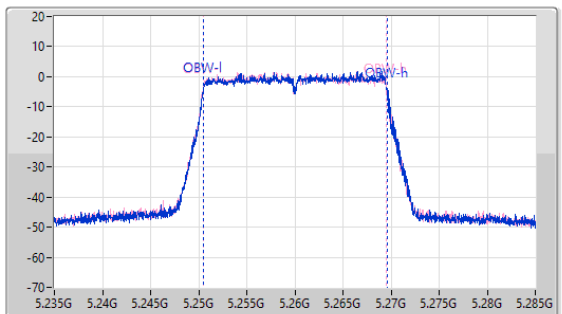

Sweep Time
100ms

Detector Type
Peak

CF
5.26GHz

Span
50MHz

RBW
200kHz

VBW
1MHz

Sweep Time
100ms

Detector Type
Peak