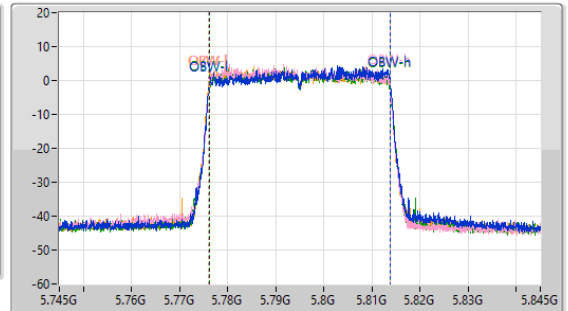

6dB(Hz)	Fl-6dB(Hz)	Fh-6dB(Hz)	OBW(Hz)	Fl-OBW(Hz)	Fh-OBW(Hz)	Limit(Hz)	Port
37.73M	5.77619G	5.81392G	37.581M	5.776209G	5.813791G	500k	1
37.62M	5.77608G	5.8137G	37.531M	5.776159G	5.813691G	500k	2
37.18M	5.7763G	5.81348G	37.581M	5.776159G	5.813741G	500k	3
37.62M	5.77608G	5.8137G	37.681M	5.776059G	5.813741G	500k	4

5.47-5.725GHz_802.11ax HEW80-BF_Nss1,(MCS0)_4TX

EBW

5530MHz

21/12/2022

CF: 5.53GHz
Span: 440MHz
RBW: 1MHz
VBW: 3MHz
Sweep Time: 100ms
Detector Type: Peak