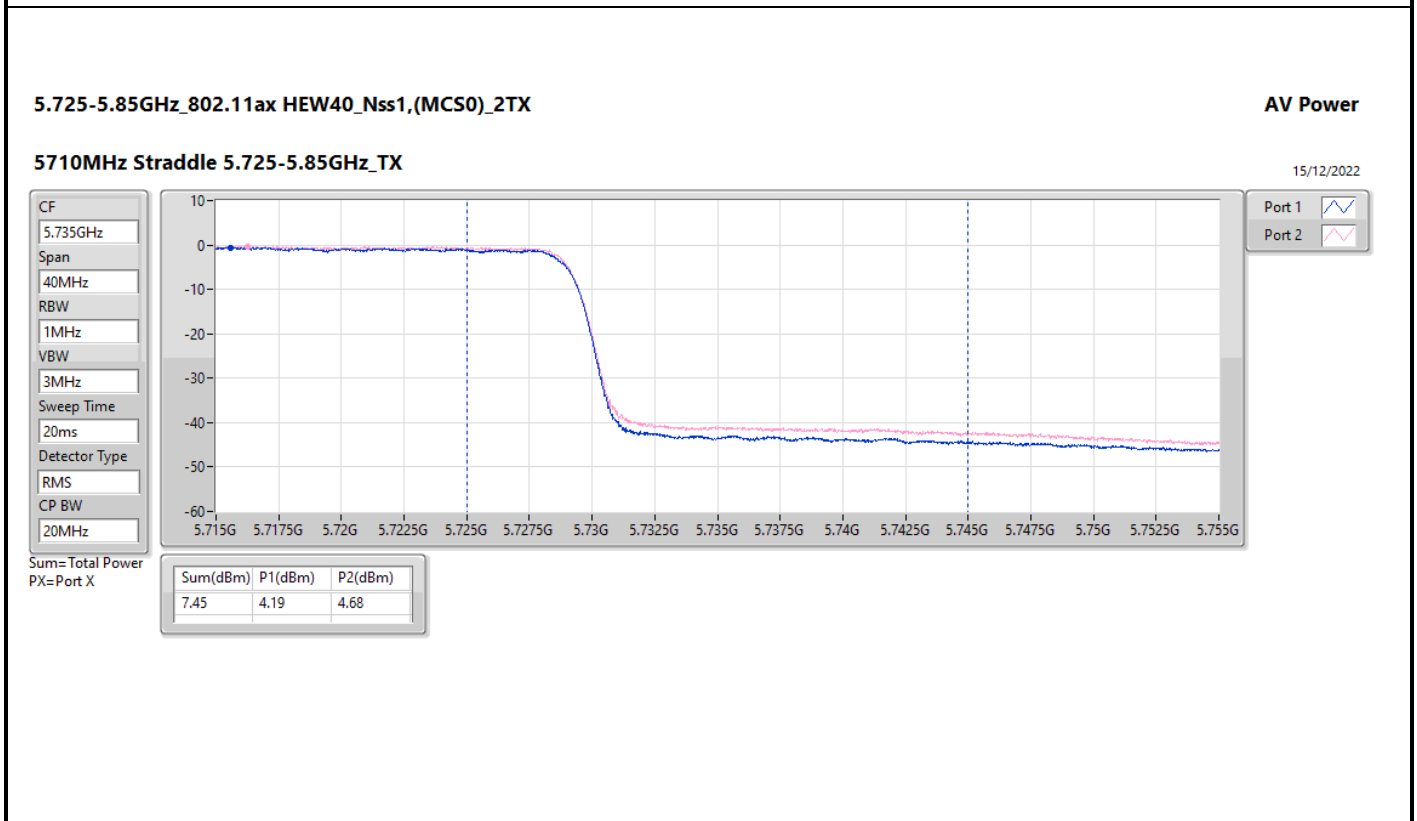

DG = Directional Gain; Port X = Port X output power

Summary

Mode	Total Power (dBm)	Total Power (W)	EIRP (dBm)	EIRP (W)
5.47-5.725GHz	-	-	-	-
802.11ax HEW20-BF_Nss1,(MCS0)_4TX	10.87	0.01222	29.89	0.97499
802.11ax HEW40-BF_Nss1,(MCS0)_4TX	10.89	0.01227	29.91	0.97949
802.11ax HEW80-BF_Nss1,(MCS0)_4TX	10.80	0.01202	29.82	0.95940
802.11ax HEW160-BF_Nss1,(MCS0)_4TX	10.87	0.01222	29.89	0.97499
5.725-5.85GHz	-	-	-	-
802.11ax HEW20-BF_Nss1,(MCS0)_4TX	16.84	0.04831	35.86	3.85478
802.11ax HEW40-BF_Nss1,(MCS0)_4TX	16.84	0.04831	35.86	3.85478
802.11ax HEW80-BF_Nss1,(MCS0)_4TX	16.81	0.04797	35.83	3.82825