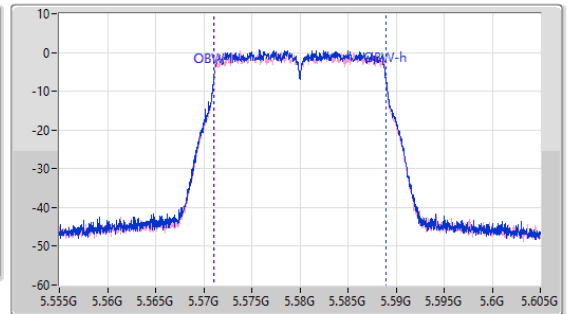

5.47-5.725GHz_802.11ac VHT20_Nss1,(MCS0)_2TX

EBW

5580MHz

15/12/2022

CF: 5.58GHz
 Span: 110MHz
 RBW: 200kHz
 VBW: 1MHz
 Sweep Time: 100ms
 Detector Type: Peak

CF: 5.58GHz
 Span: 50MHz
 RBW: 200kHz
 VBW: 1MHz
 Sweep Time: 100ms
 Detector Type: Peak