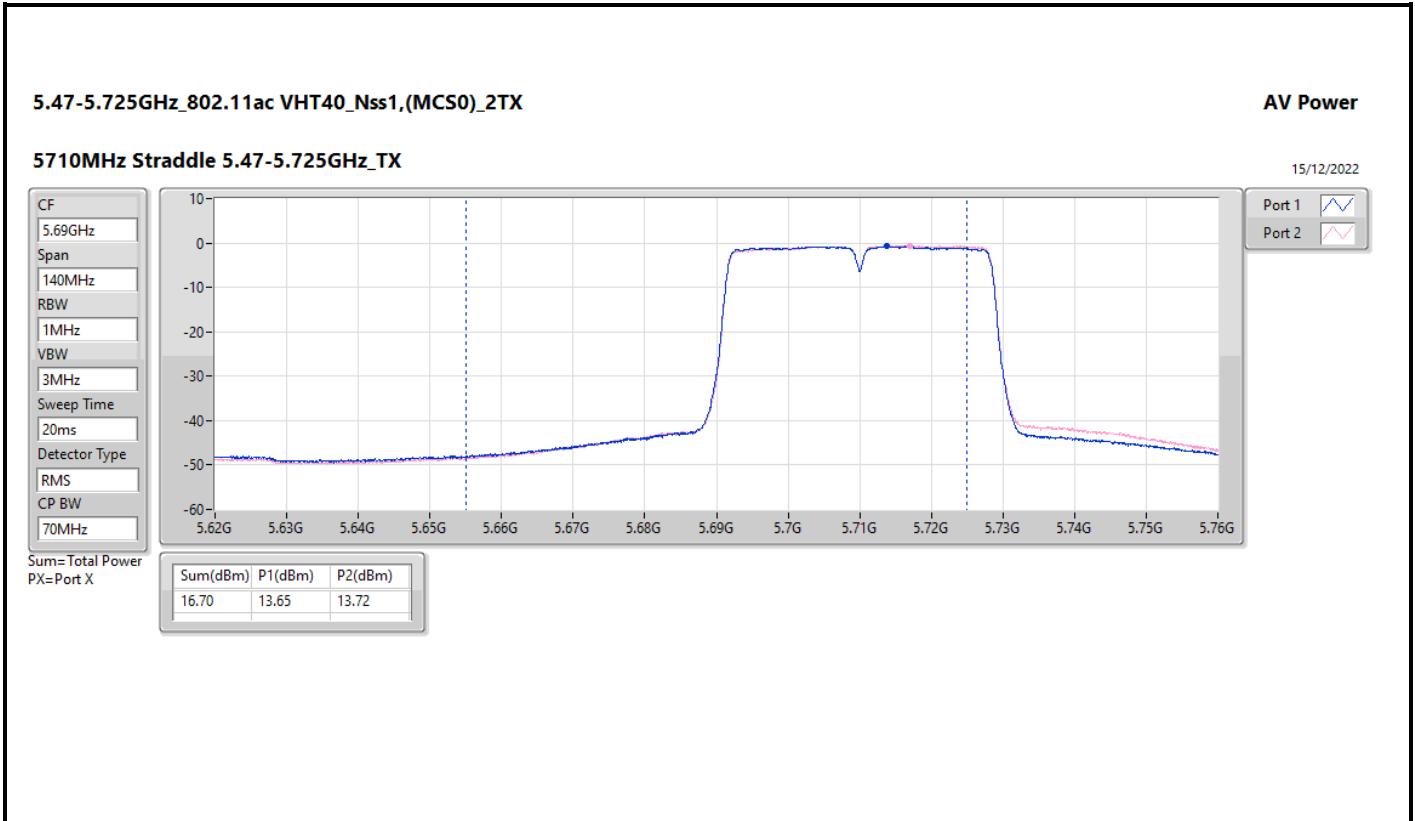

DG = Directional Gain; Port X = Port X output power

Summary

Mode	Total Power (dBm)	Total Power (W)	EIRP (dBm)	EIRP (W)
5.47-5.725GHz	-	-	-	-
802.11ax HEW20-BF_Nss1,(MCS0)_4TX	10.87	0.01222	29.89	0.97499
802.11ax HEW40-BF_Nss1,(MCS0)_4TX	10.89	0.01227	29.91	0.97949
802.11ax HEW80-BF_Nss1,(MCS0)_4TX	10.80	0.01202	29.82	0.95940
802.11ax HEW160-BF_Nss1,(MCS0)_4TX	10.87	0.01222	29.89	0.97499
5.725-5.85GHz	-	-	-	-
802.11ax HEW20-BF_Nss1,(MCS0)_4TX	16.84	0.04831	35.86	3.85478
802.11ax HEW40-BF_Nss1,(MCS0)_4TX	16.84	0.04831	35.86	3.85478
802.11ax HEW80-BF_Nss1,(MCS0)_4TX	16.81	0.04797	35.83	3.82825