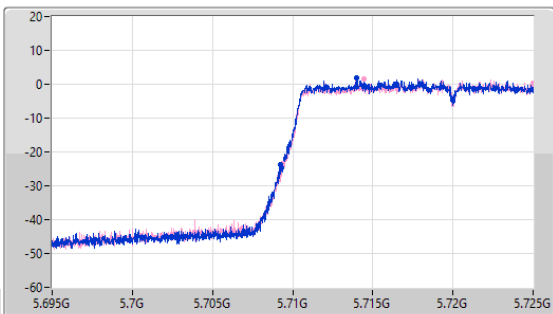

5720MHz Straddle 5.47-5.725GHz

18/12/2022

CF: 5.71GHz
Span: 30MHz
RBW: 200kHz
VBW: 1MHz
Sweep Time: 100ms
Detector Type: Peak

CF: 5.71GHz
Span: 30MHz
RBW: 200kHz
VBW: 1MHz
Sweep Time: 100ms
Detector Type: Peak