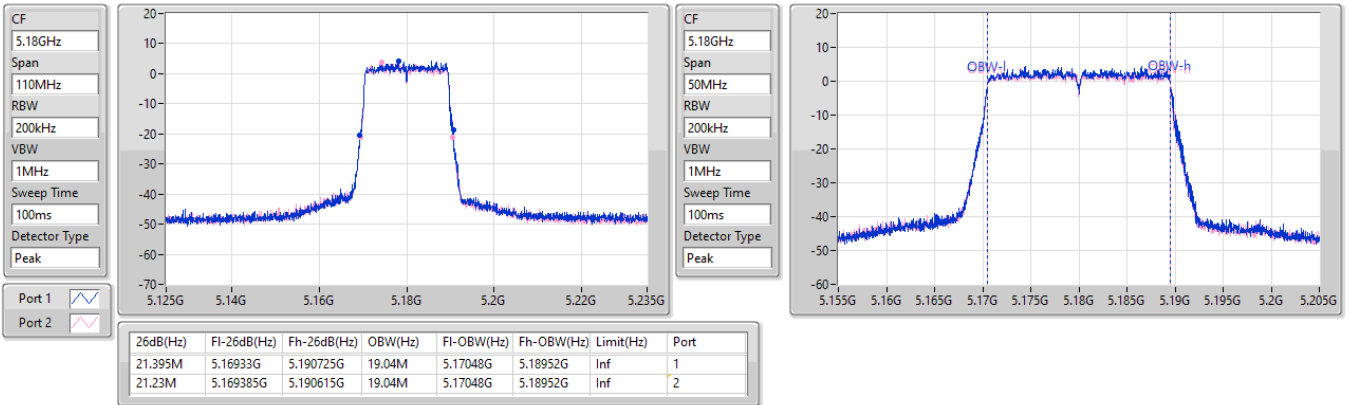

Port X-N dB = Port X 6dB down bandwidth for 5.725-5.85GHz band / 26dB down bandwidth for other band
 Port X-OBW = Port X 99% occupied bandwidth

5.15-5.25GHz_802.11ax HEW20-BF_Nss1,(MCS0)_2TX

EBW

5180MHz

18/12/2022