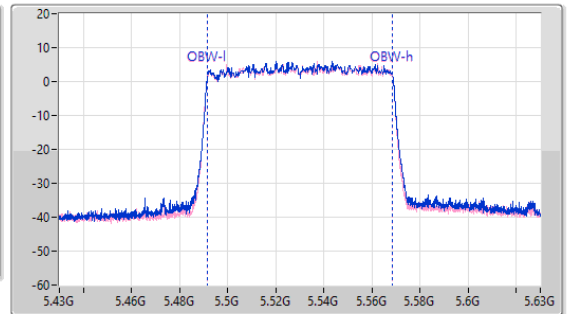

5.47-5.725GHz_802.11ax HEW80_Nss1,(MCS0)_2TX

EBW

5530MHz

15/12/2022

CF
5.53GHz
Span
440MHz
RBW
1MHz
VBW
3MHz
Sweep Time
100ms
Detector Type
Peak

CF
5.53GHz
Span
200MHz
RBW
1MHz
VBW
3MHz
Sweep Time
100ms
Detector Type
Peak