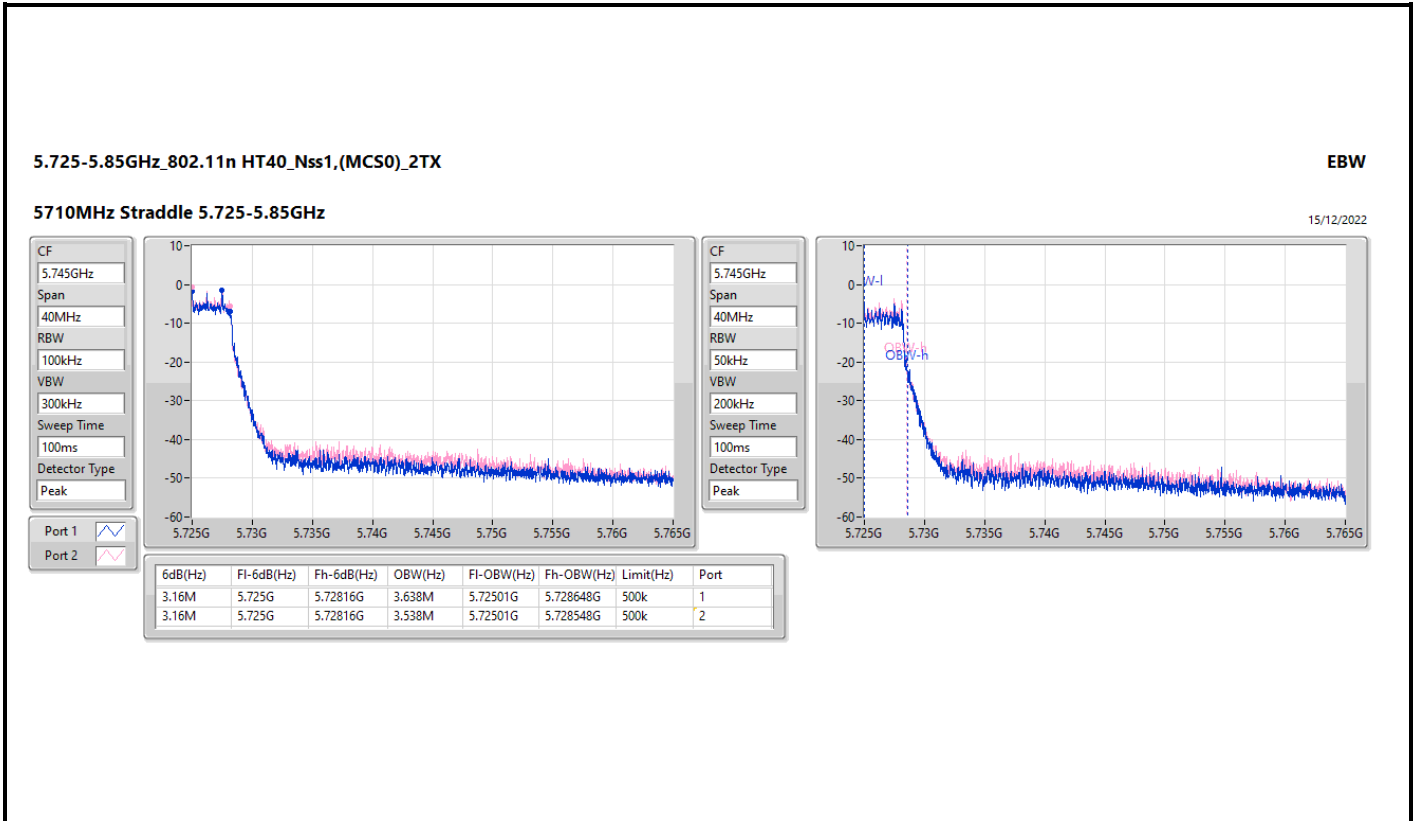

5.47-5.725GHz_802.11n HT40_Nss1,(MCS0)_2TX

EBW

5670MHz

15/12/2022

5.47-5.725GHz_802.11n HT40_Nss1,(MCS0)_2TX

EBW

5710MHz Straddle 5.47-5.725GHz

15/12/2022

5.15-5.25GHz_802.11ac_VHT20_Nss1,(MCS0)_2TX

EBW

5200MHz

15/12/2022

CF: 5.2GHz
 Span: 110MHz
 RBW: 200kHz
 VBW: 1MHz
 Sweep Time: 100ms
 Detector Type: Peak

CF: 5.2GHz
 Span: 50MHz
 RBW: 200kHz
 VBW: 1MHz
 Sweep Time: 100ms
 Detector Type: Peak