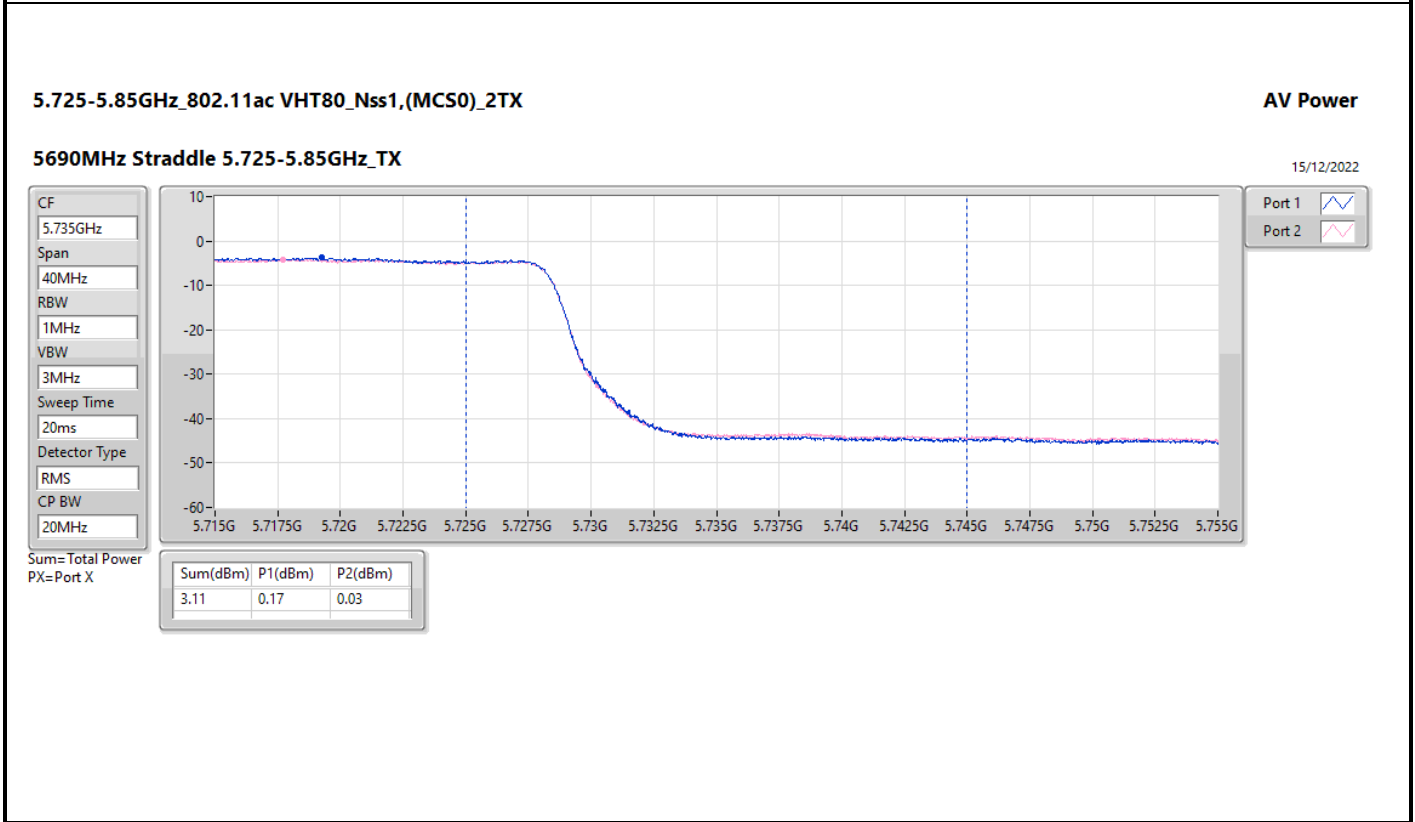

DG = Directional Gain; Port X = Port X output power

Summary

Mode	Total Power (dBm)	Total Power (W)	EIRP (dBm)	EIRP (W)
5.47-5.725GHz	-	-	-	-
802.11ax HEW20-BF_Nss1,(MCS0)_4TX	10.87	0.01222	29.89	0.97499
802.11ax HEW40-BF_Nss1,(MCS0)_4TX	10.89	0.01227	29.91	0.97949
802.11ax HEW80-BF_Nss1,(MCS0)_4TX	10.80	0.01202	29.82	0.95940
802.11ax HEW160-BF_Nss1,(MCS0)_4TX	10.87	0.01222	29.89	0.97499
5.725-5.85GHz	-	-	-	-
802.11ax HEW20-BF_Nss1,(MCS0)_4TX	16.84	0.04831	35.86	3.85478
802.11ax HEW40-BF_Nss1,(MCS0)_4TX	16.84	0.04831	35.86	3.85478
802.11ax HEW80-BF_Nss1,(MCS0)_4TX	16.81	0.04797	35.83	3.82825