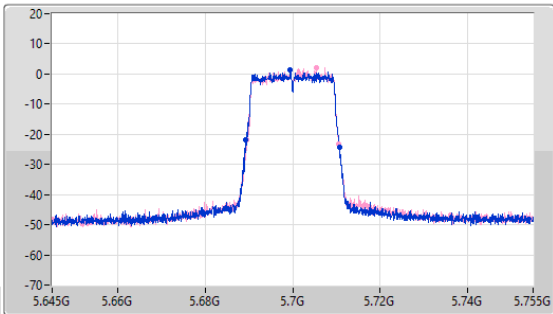

5.47-5.725GHz_802.11ax HEW20-BF_Nss1,(MCS0)_2TX

EBW

5700MHz

18/12/2022

CF: 5.7GHz
Span: 110MHz
RBW: 200kHz
VBW: 1MHz
Sweep Time: 100ms
Detector Type: Peak

CF: 5.7GHz
Span: 50MHz
RBW: 200kHz
VBW: 1MHz
Sweep Time: 100ms
Detector Type: Peak