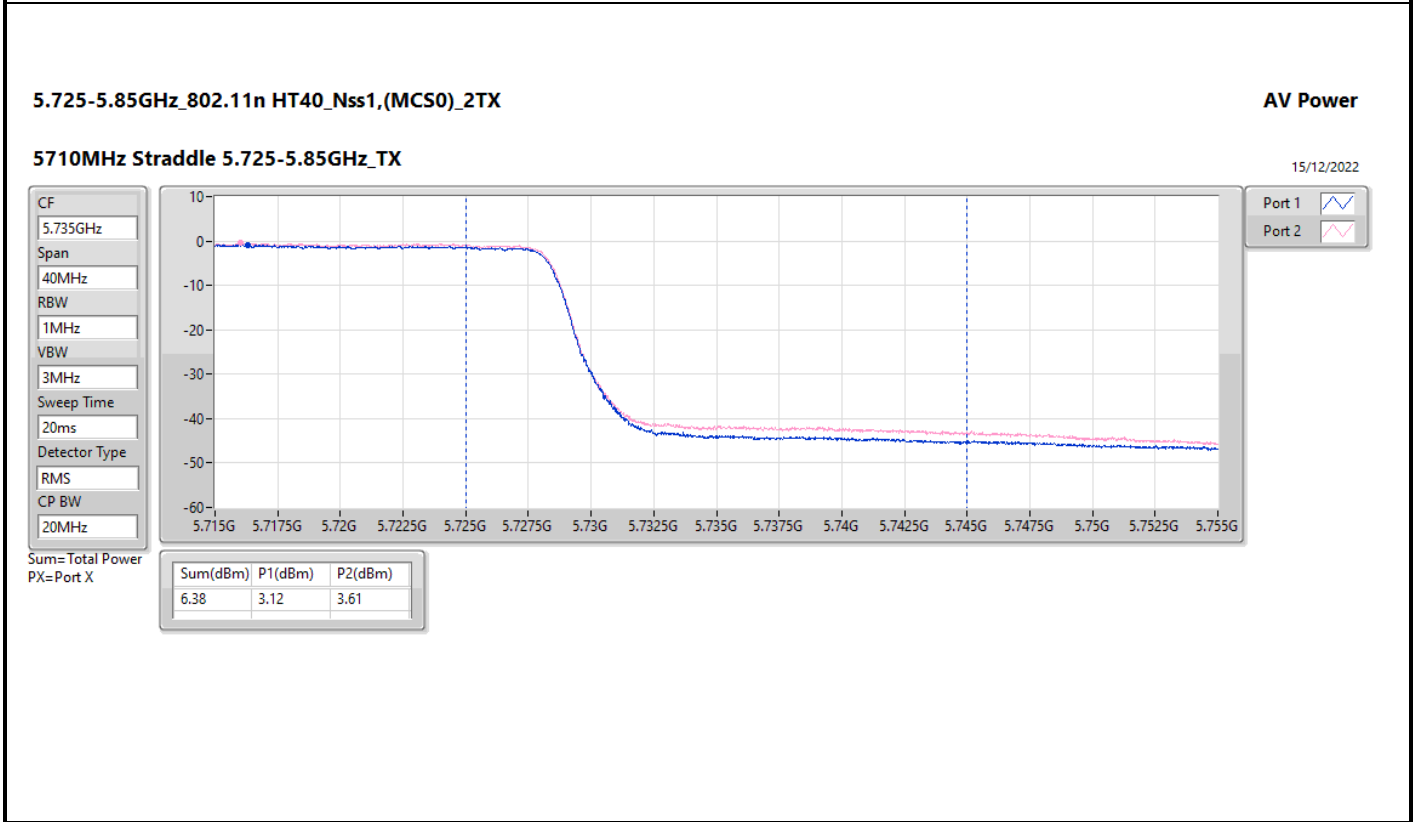

DG = Directional Gain; Port X = Port X output power

Summary

Mode	Total Power (dBm)	Total Power (W)	EIRP (dBm)	EIRP (W)
5.47-5.725GHz	-	-	-	-
802.11ax HEW20-BF_Nss1,(MCS0)_4TX	10.87	0.01222	29.89	0.97499
802.11ax HEW40-BF_Nss1,(MCS0)_4TX	10.89	0.01227	29.91	0.97949
802.11ax HEW80-BF_Nss1,(MCS0)_4TX	10.80	0.01202	29.82	0.95940
802.11ax HEW160-BF_Nss1,(MCS0)_4TX	10.87	0.01222	29.89	0.97499
5.725-5.85GHz	-	-	-	-
802.11ax HEW20-BF_Nss1,(MCS0)_4TX	16.84	0.04831	35.86	3.85478
802.11ax HEW40-BF_Nss1,(MCS0)_4TX	16.84	0.04831	35.86	3.85478
802.11ax HEW80-BF_Nss1,(MCS0)_4TX	16.81	0.04797	35.83	3.82825