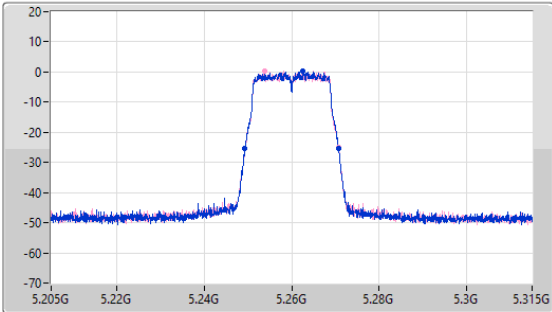

EBW

5240MHz

15/12/2022

CF: 5.24GHz
 Span: 110MHz
 RBW: 200kHz
 VBW: 1MHz
 Sweep Time: 100ms
 Detector Type: Peak

CF: 5.24GHz
 Span: 50MHz
 RBW: 200kHz
 VBW: 1MHz
 Sweep Time: 100ms
 Detector Type: Peak

26dB(Hz)	Fl-26dB(Hz)	Fh-26dB(Hz)	OBW(Hz)	Fl-OBW(Hz)	Fh-OBW(Hz)	Limit(Hz)	Port
21.615M	5.22922G	5.250835G	17.841M	5.231104G	5.248946G	Inf	1
21.45M	5.22933G	5.25078G	17.791M	5.231104G	5.248896G	Inf	2

5.25-5.35GHz_802.11ac_VHT20_Nss1,(MCS0)_2TX

EBW

5260MHz

15/12/2022

CF: 5.26GHz
 Span: 110MHz
 RBW: 200kHz
 VBW: 1MHz
 Sweep Time: 100ms
 Detector Type: Peak

CF: 5.26GHz
 Span: 50MHz
 RBW: 200kHz
 VBW: 1MHz
 Sweep Time: 100ms
 Detector Type: Peak