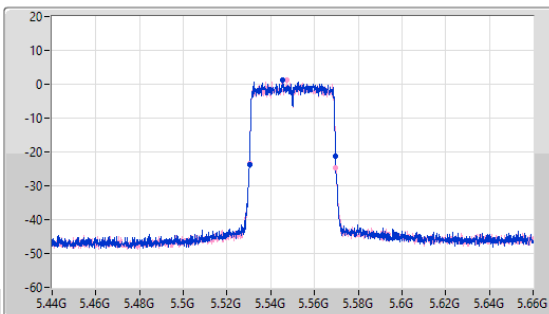

CF: 5.55GHz
Span: 100MHz
RBW: 500kHz
VBW: 2MHz
Sweep Time: 100ms
Detector Type: Peak