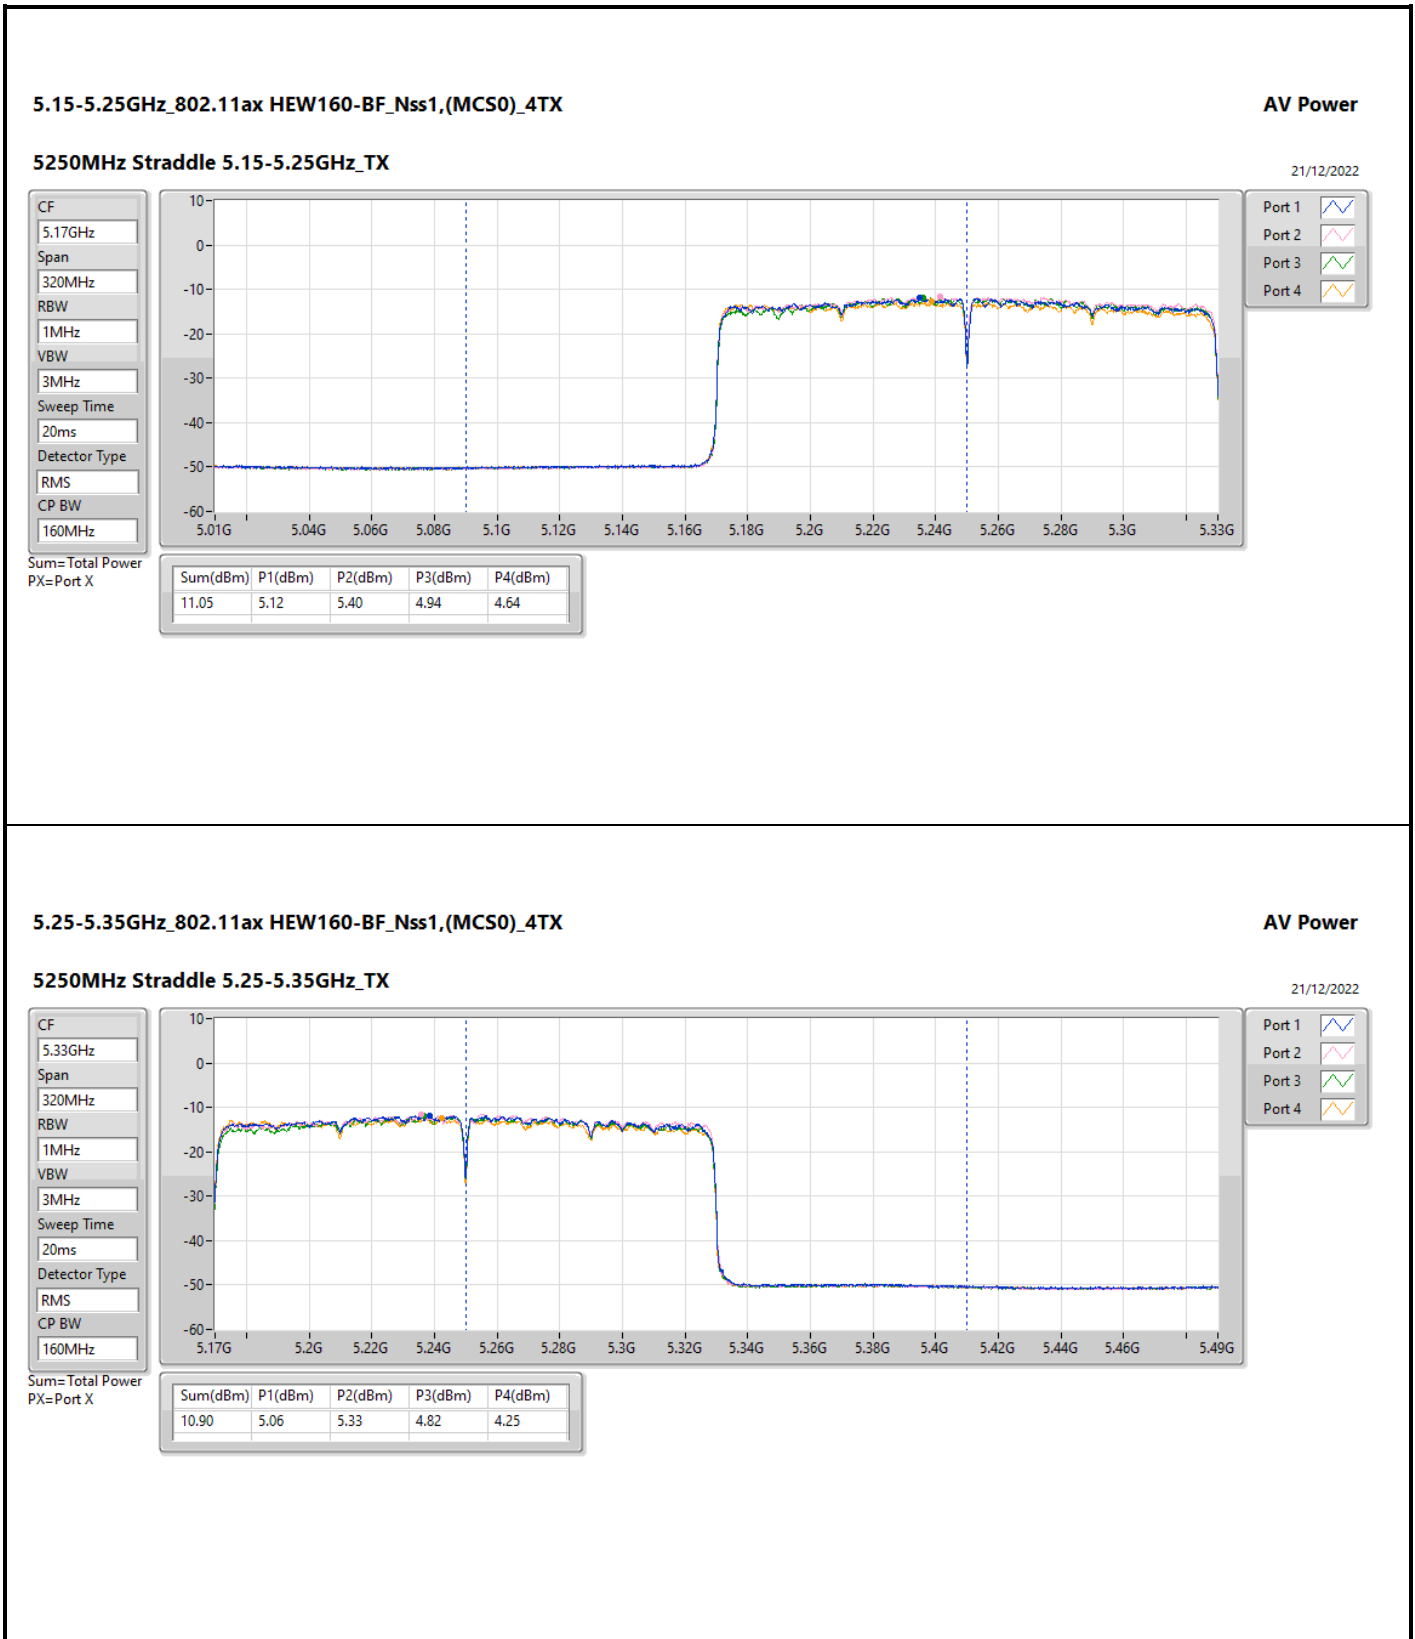

CF

5.33GHz

Span

320MHz

RBW

1MHz

VBW

3MHz

Sweep Time

20ms

Detector Type

RMS

CP BW

160MHz

Port 1

Port 2

Port 3

Port 4

Summary

Mode	Total Power (dBm)	Total Power (W)	EIRP (dBm)	EIRP (W)
5.15-5.25GHz	-	-	-	-
802.11ax HEW20-BF_Nss1,(MCS0)_2TX	16.60	0.04571	32.61	1.82390
802.11ax HEW40-BF_Nss1,(MCS0)_2TX	19.94	0.09863	35.95	3.93550
802.11ax HEW80-BF_Nss1,(MCS0)_2TX	15.18	0.03296	31.19	1.31522
5.25-5.35GHz	-	-	-	-
802.11ax HEW20-BF_Nss1,(MCS0)_2TX	13.89	0.02449	29.90	0.97724
802.11ax HEW40-BF_Nss1,(MCS0)_2TX	13.93	0.02472	29.94	0.98628
802.11ax HEW80-BF_Nss1,(MCS0)_2TX	13.94	0.02477	29.95	0.98855
5.47-5.725GHz	-	-	-	-
802.11ax HEW20-BF_Nss1,(MCS0)_2TX	13.80	0.02399	29.81	0.95719
802.11ax HEW40-BF_Nss1,(MCS0)_2TX	13.96	0.02489	29.97	0.99312
802.11ax HEW80-BF_Nss1,(MCS0)_2TX	13.90	0.02455	29.91	0.97949
5.725-5.85GHz	-	-	-	-
802.11ax HEW20-BF_Nss1,(MCS0)_2TX	19.84	0.09638	35.85	3.84592
802.11ax HEW40-BF_Nss1,(MCS0)_2TX	19.90	0.09772	35.91	3.89942
802.11ax HEW80-BF_Nss1,(MCS0)_2TX	19.00	0.07943	35.01	3.16957