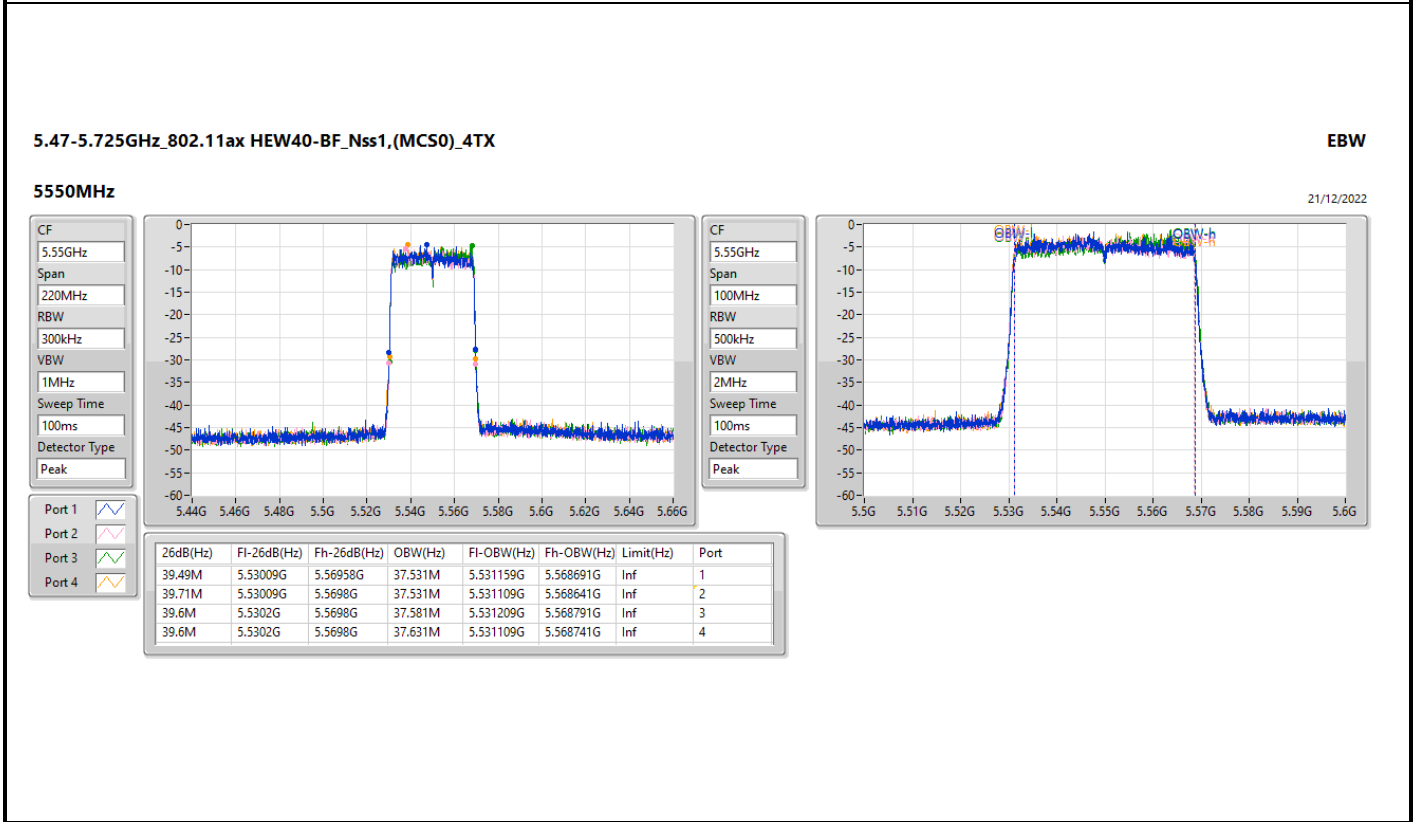

Port X-N dB = Port X 6dB down bandwidth for 5.725-5.85GHz band / 26dB down bandwidth for other band
 Port X-OBW = Port X 99% occupied bandwidth

5.725-5.85GHz_802.11ax HEW40-BF_Nss1,(MCS0)_4TX

EBW

5795MHz