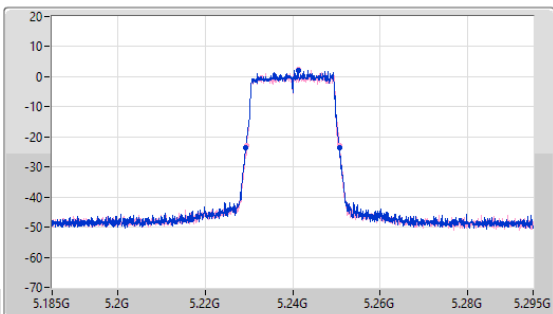

5.15-5.25GHz_802.11ax_HEW20_Nss1,(MCS0)_2TX

EBW

5240MHz

15/12/2022

CF
5.24GHz
Span
110MHz
RBW
200kHz
VBW
1MHz
Sweep Time
100ms
Detector Type
Peak

CF
5.24GHz
Span
50MHz
RBW
200kHz
VBW
1MHz
Sweep Time
100ms
Detector Type
Peak