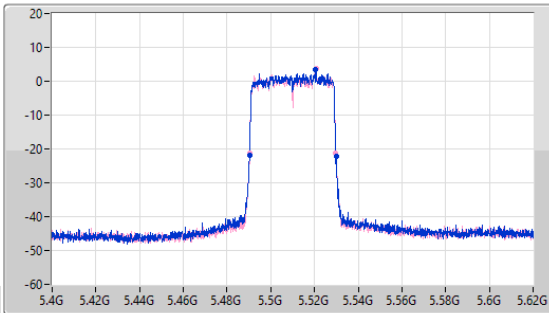

CF
5.51GHz
Span
100MHz
RBW
500kHz
VBW
2MHz
Sweep Time
100ms
Detector Type
Peak