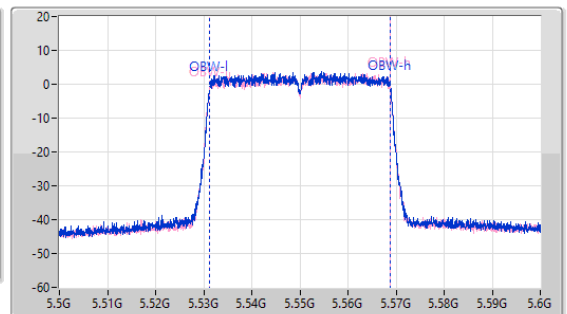

5.47-5.725GHz_802.11ax HEW40-BF_Nss1,(MCS0)_2TX

EBW

5550MHz

18/12/2022

CF: 5.55GHz
 Span: 220MHz
 RBW: 300kHz
 VBW: 1MHz
 Sweep Time: 100ms
 Detector Type: Peak

CF: 5.55GHz
 Span: 100MHz
 RBW: 500kHz
 VBW: 2MHz
 Sweep Time: 100ms
 Detector Type: Peak