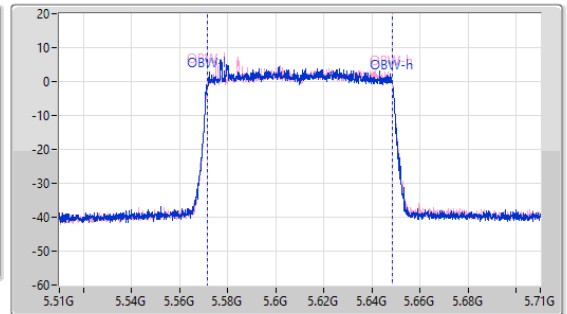

5.47-5.725GHz_802.11ax HEW80-BF_Nss1,(MCS0)_2TX

EBW

5610MHz

18/12/2022

CF: 5.61GHz
 Span: 440MHz
 RBW: 1MHz
 VBW: 3MHz
 Sweep Time: 100ms
 Detector Type: Peak

CF: 5.61GHz
 Span: 200MHz
 RBW: 1MHz
 VBW: 3MHz
 Sweep Time: 100ms
 Detector Type: Peak