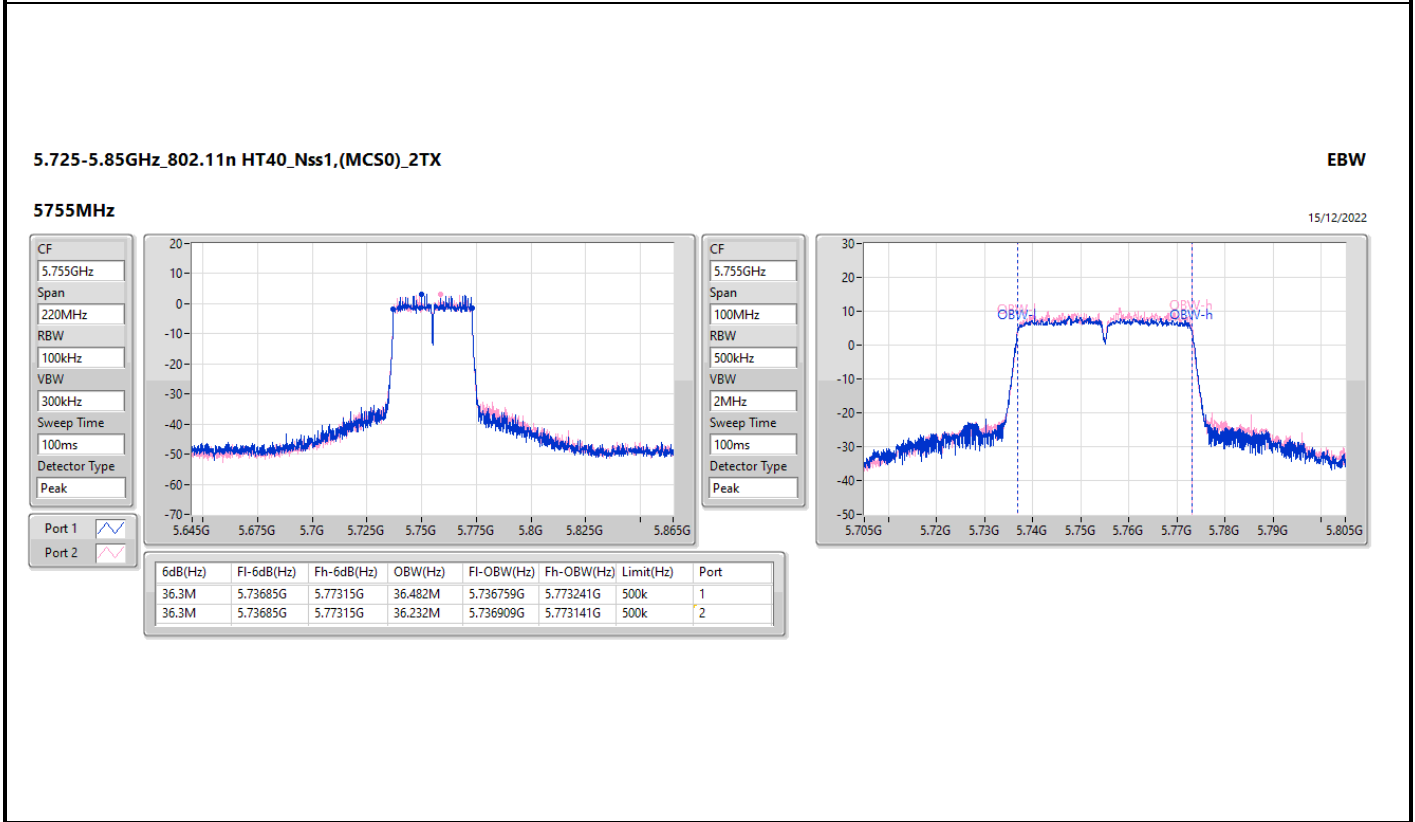

5.47-5.725GHz_802.11n HT40_Nss1,(MCS0)_2TX

EBW

5670MHz

15/12/2022

5.47-5.725GHz_802.11n HT40_Nss1,(MCS0)_2TX

EBW

5710MHz Straddle 5.47-5.725GHz

15/12/2022

5.15-5.25GHz_802.11ac_VHT20_Nss1,(MCS0)_2TX

EBW

5200MHz

15/12/2022

CF: 5.2GHz
 Span: 110MHz
 RBW: 200kHz
 VBW: 1MHz
 Sweep Time: 100ms
 Detector Type: Peak

CF: 5.2GHz
 Span: 50MHz
 RBW: 200kHz
 VBW: 1MHz
 Sweep Time: 100ms
 Detector Type: Peak