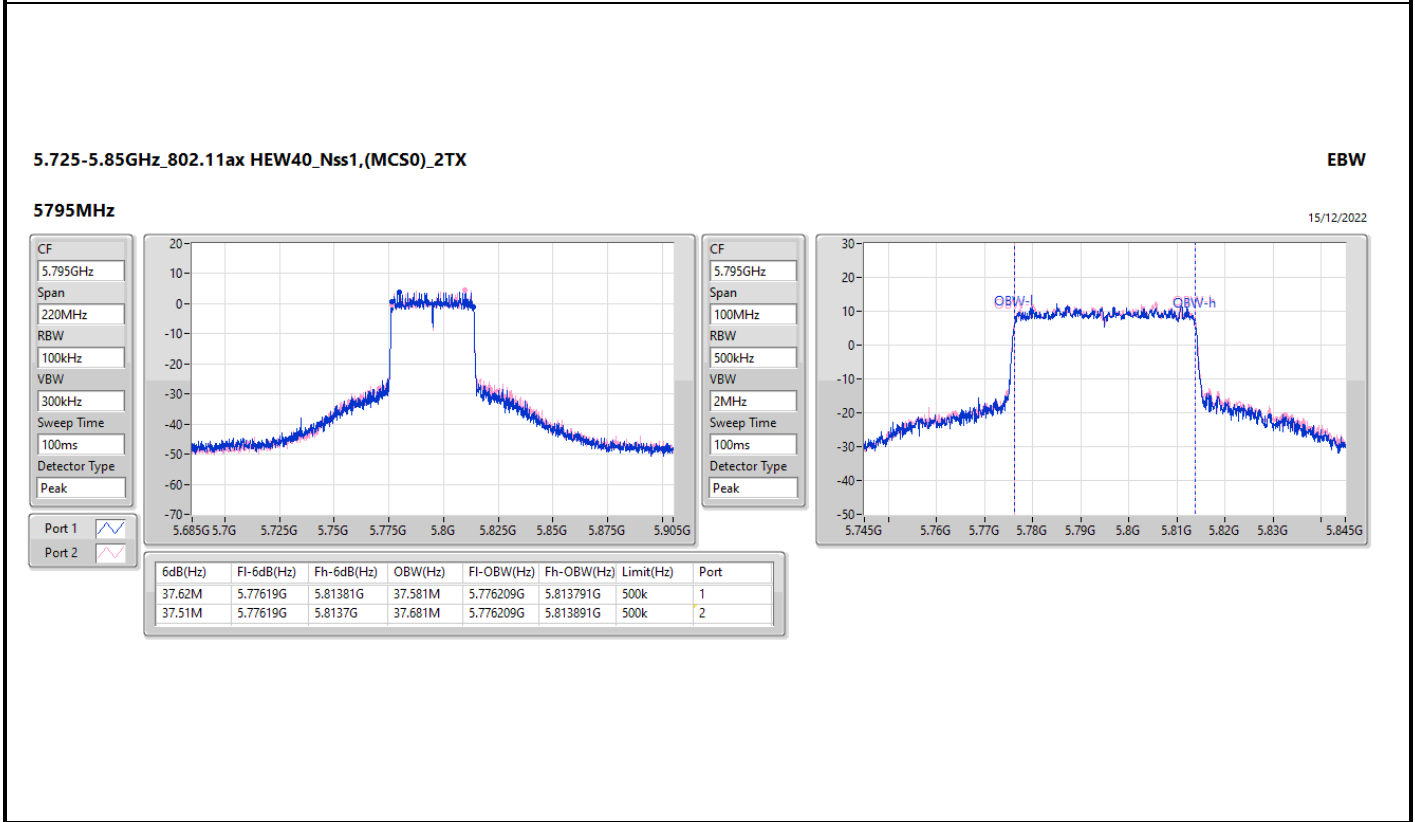

5.47-5.725GHz_802.11ax HEW40_Nss1,(MCS0)_2TX

EBW

5710MHz Straddle 5.47-5.725GHz

15/12/2022

5.725-5.85GHz_802.11ax HEW40_Nss1,(MCS0)_2TX

EBW

5710MHz Straddle 5.725-5.85GHz

15/12/2022