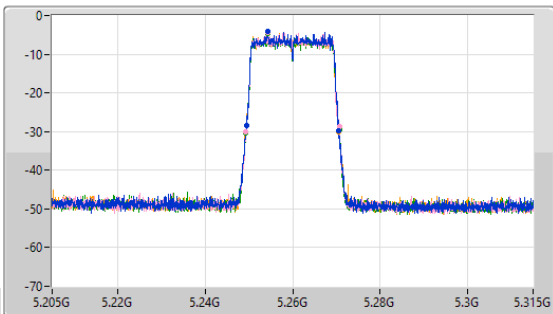

CF
5.26GHz
Span
50MHz
RBW
200kHz
VBW
1MHz
Sweep Time
100ms
Detector Type
Peak