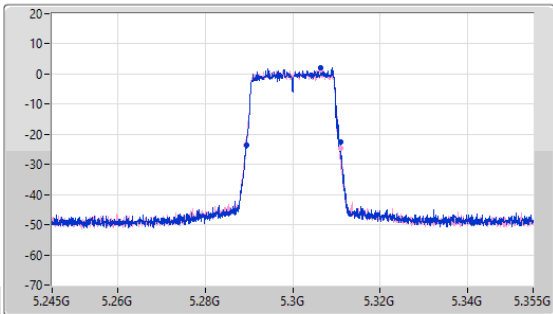

5.25-5.35GHz_802.11ax_HEW20-BF_Nss1,(MCS0)_2TX

EBW

5300MHz

18/12/2022

CF: 5.3GHz
Span: 110MHz
RBW: 200kHz
VBW: 1MHz
Sweep Time: 100ms
Detector Type: Peak

CF: 5.3GHz
Span: 50MHz
RBW: 200kHz
VBW: 1MHz
Sweep Time: 100ms
Detector Type: Peak