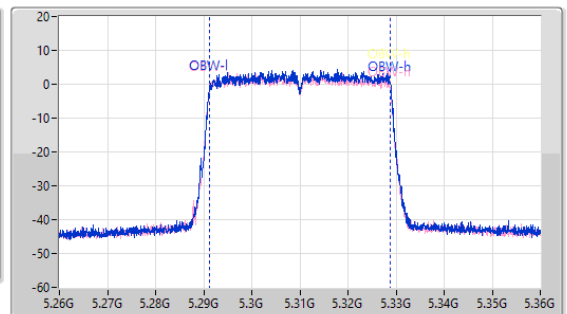

5.25-5.35GHz_802.11ax_HEW40-BF_Nss1,(MCS0)_2TX

EBW

5310MHz

18/12/2022

CF
5.31GHz
Span
220MHz
RBW
300kHz
VBW
1MHz
Sweep Time
100ms
Detector Type
Peak

CF
5.31GHz
Span
100MHz
RBW
500kHz
VBW
2MHz
Sweep Time
100ms
Detector Type
Peak