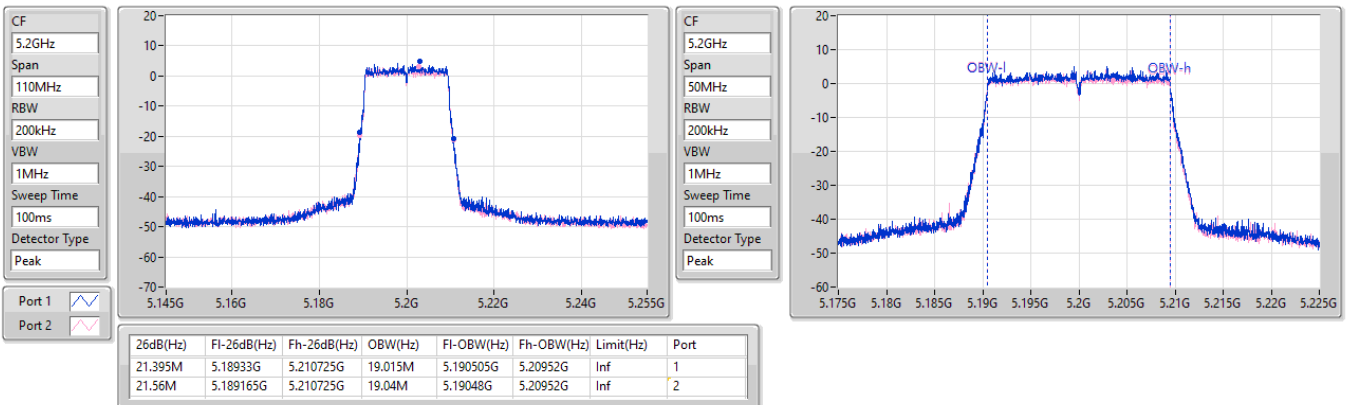

5.15-5.25GHz_802.11ax HEW20-BF_Nss1,(MCS0)_2TX

EBW

5200MHz

18/12/2022