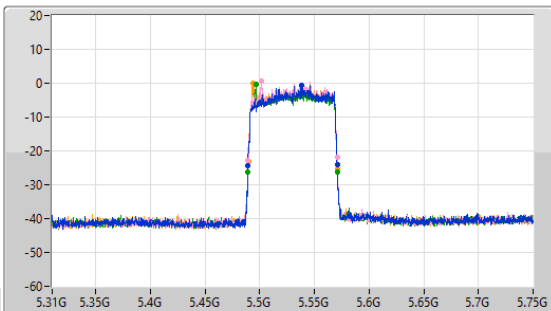

CF: 5.53GHz
Span: 200MHz
RBW: 1MHz
VBW: 3MHz
Sweep Time: 100ms
Detector Type: Peak