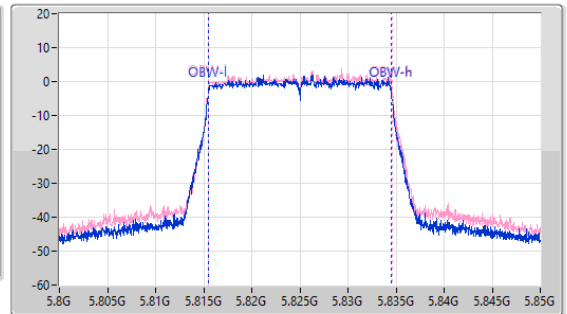

5.725-5.85GHz_802.11ax HEW20_Nss1,(MCS0)_2TX

EBW

5825MHz

15/12/2022

CF
5.825GHz
Span
110MHz
RBW
100kHz
VBW
300kHz
Sweep Time
100ms
Detector Type
Peak

CF
5.825GHz
Span
50MHz
RBW
200kHz
VBW
1MHz
Sweep Time
100ms
Detector Type
Peak