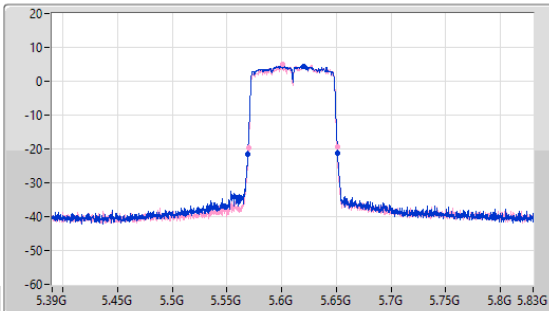

5.47-5.725GHz_802.11ac_VHT80_Nss1,(MCS0)_2TX

EBW

5530MHz

15/12/2022

CF: 5.53GHz
 Span: 440MHz
 RBW: 1MHz
 VBW: 3MHz
 Sweep Time: 100ms
 Detector Type: Peak

CF: 5.53GHz
 Span: 200MHz
 RBW: 1MHz
 VBW: 3MHz
 Sweep Time: 100ms
 Detector Type: Peak

26dB(Hz)	Fl-26dB(Hz)	Fh-26dB(Hz)	OBW(Hz)	Fl-OBW(Hz)	Fh-OBW(Hz)	Limit(Hz)	Port
81.84M	5.4893G	5.57114G	75.662M	5.492319G	5.567981G	Inf	1
81.4M	5.48952G	5.57092G	75.662M	5.492319G	5.567981G	Inf	2

5.47-5.725GHz_802.11ac_VHT80_Nss1,(MCS0)_2TX

EBW

5610MHz

15/12/2022

CF: 5.61GHz
 Span: 440MHz
 RBW: 1MHz
 VBW: 3MHz
 Sweep Time: 100ms
 Detector Type: Peak

CF: 5.61GHz
 Span: 200MHz
 RBW: 1MHz
 VBW: 3MHz
 Sweep Time: 100ms
 Detector Type: Peak

26dB(Hz)	Fl-26dB(Hz)	Fh-26dB(Hz)	OBW(Hz)	Fl-OBW(Hz)	Fh-OBW(Hz)	Limit(Hz)	Port
82.28M	5.56886G	5.65114G	75.662M	5.572219G	5.647881G	Inf	1
81.18M	5.56952G	5.6507G	75.662M	5.572319G	5.647981G	Inf	2