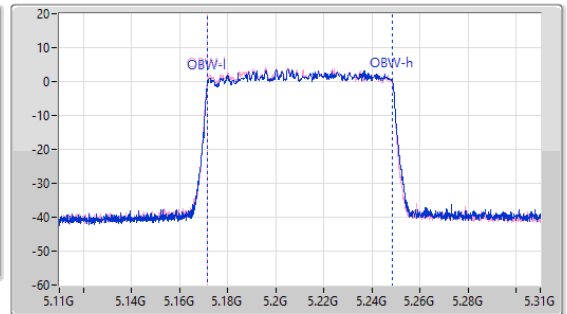

5.15-5.25GHz_802.11ax HEW80_Nss1,(MCS0)_2TX

EBW

5210MHz

15/12/2022

CF: 5.21GHz
 Span: 440MHz
 RBW: 1MHz
 VBW: 3MHz
 Sweep Time: 100ms
 Detector Type: Peak

CF: 5.21GHz
 Span: 200MHz
 RBW: 1MHz
 VBW: 3MHz
 Sweep Time: 100ms
 Detector Type: Peak