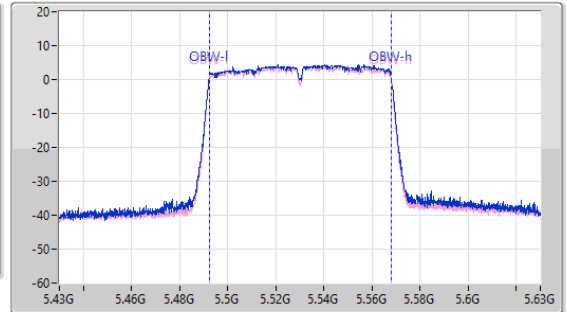

5.47-5.725GHz_802.11ac_VHT80_Nss1,(MCS0)_2TX

EBW

5530MHz

15/12/2022

CF: 5.53GHz
 Span: 440MHz
 RBW: 1MHz
 VBW: 3MHz
 Sweep Time: 100ms
 Detector Type: Peak

CF: 5.53GHz
 Span: 200MHz
 RBW: 1MHz
 VBW: 3MHz
 Sweep Time: 100ms
 Detector Type: Peak