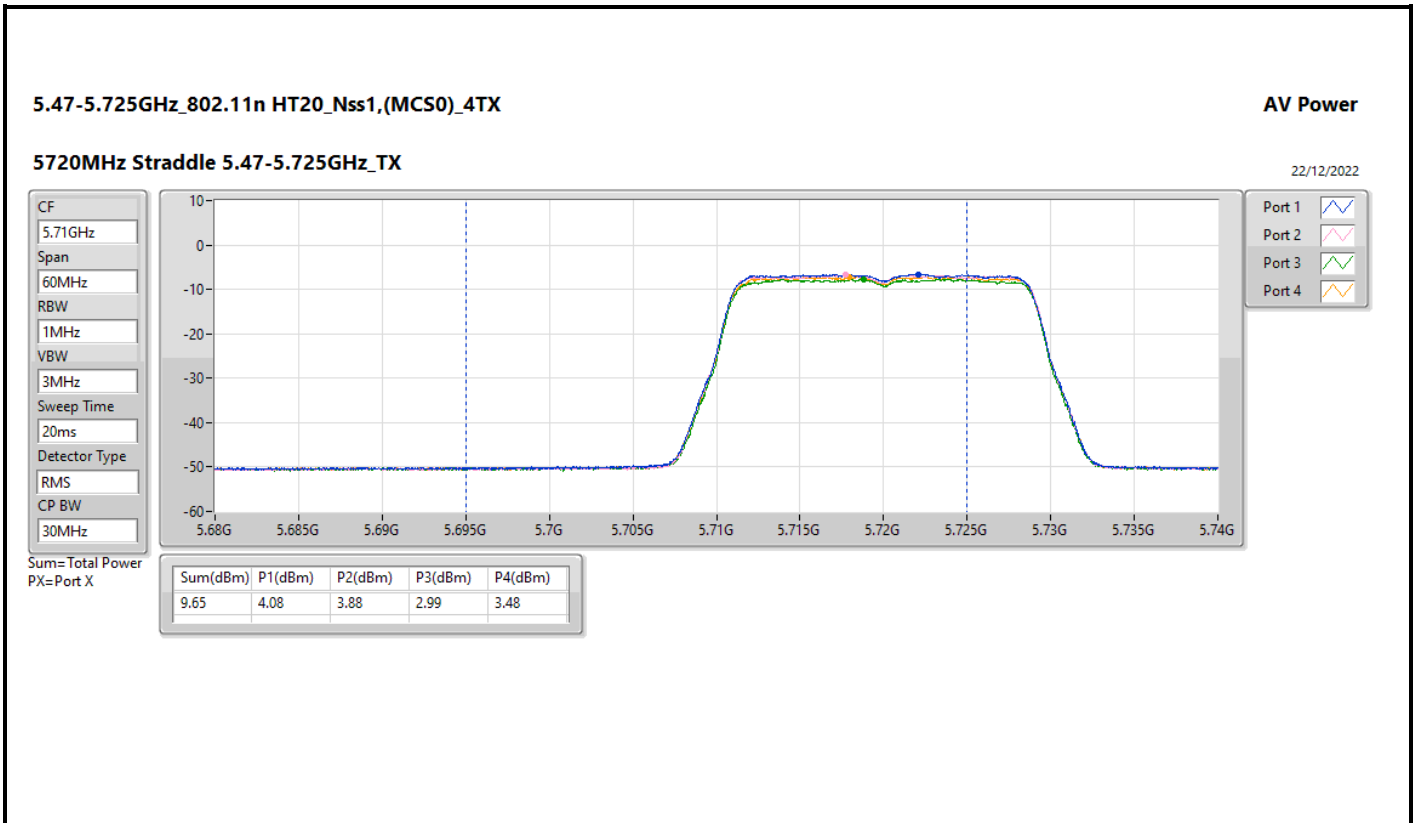

DG = Directional Gain; Port X = Port X output power

5.725-5.85GHz_802.11ac VHT20_Nss1,(MCS0)_4TX

AV Power

5720MHz Straddle 5.725-5.85GHz_TX

22/12/2022

CF
5.735GHz

Span
40MHz

RBW
1MHz