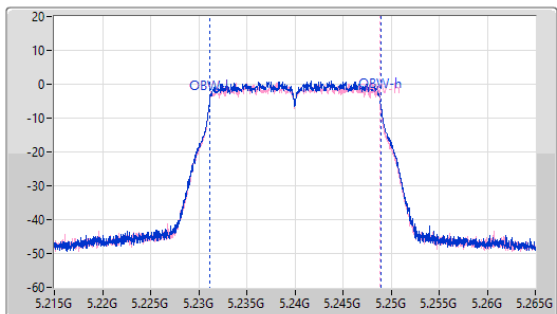

EBW

5240MHz

15/12/2022

CF: 5.24GHz
 Span: 110MHz
 RBW: 200kHz
 VBW: 1MHz
 Sweep Time: 100ms
 Detector Type: Peak

CF: 5.24GHz
 Span: 50MHz
 RBW: 200kHz
 VBW: 1MHz
 Sweep Time: 100ms
 Detector Type: Peak

26dB(Hz)	Fl-26dB(Hz)	Fh-26dB(Hz)	OBW(Hz)	Fl-OBW(Hz)	Fh-OBW(Hz)	Limit(Hz)	Port
21.615M	5.22922G	5.250835G	17.841M	5.231104G	5.248946G	Inf	1
21.45M	5.22933G	5.25078G	17.791M	5.231104G	5.248896G	Inf	2

5.25-5.35GHz_802.11ac_VHT20_Nss1,(MCS0)_2TX

EBW

5260MHz

15/12/2022

CF: 5.26GHz
 Span: 110MHz
 RBW: 200kHz
 VBW: 1MHz
 Sweep Time: 100ms
 Detector Type: Peak

CF: 5.26GHz
 Span: 50MHz
 RBW: 200kHz
 VBW: 1MHz
 Sweep Time: 100ms
 Detector Type: Peak