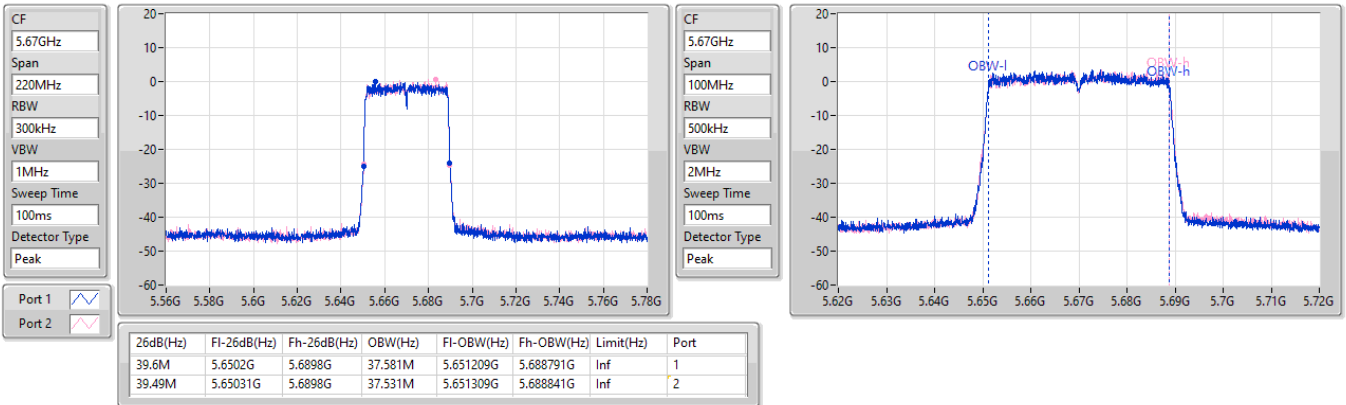

5.47-5.725GHz_802.11ax HEW40-BF_Nss1,(MCS0)_2TX

EBW

5670MHz

18/12/2022