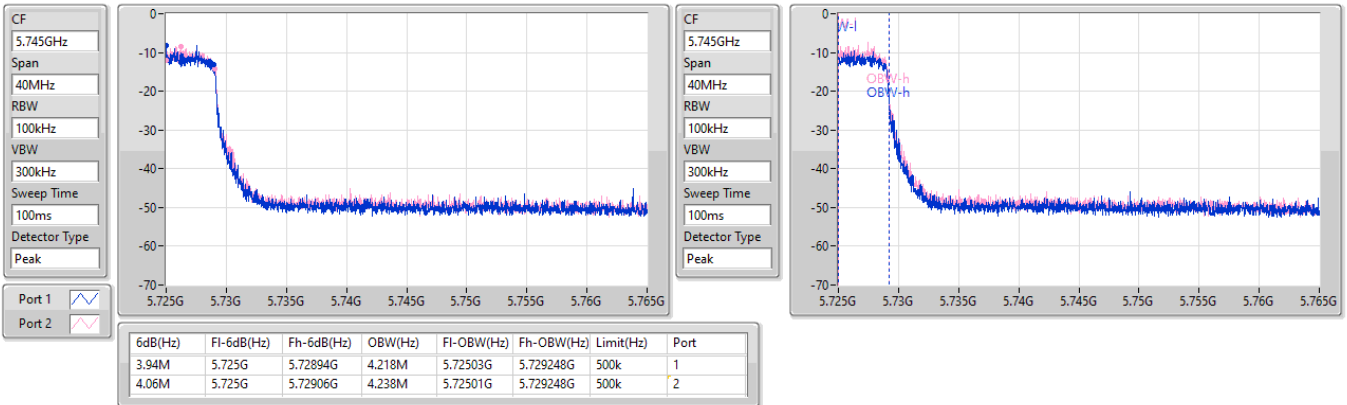

5.725-5.85GHz_802.11ax HEW80-BF_Nss1,(MCS0)_2TX

EBW

5690MHz Straddle 5.725-5.85GHz

18/12/2022