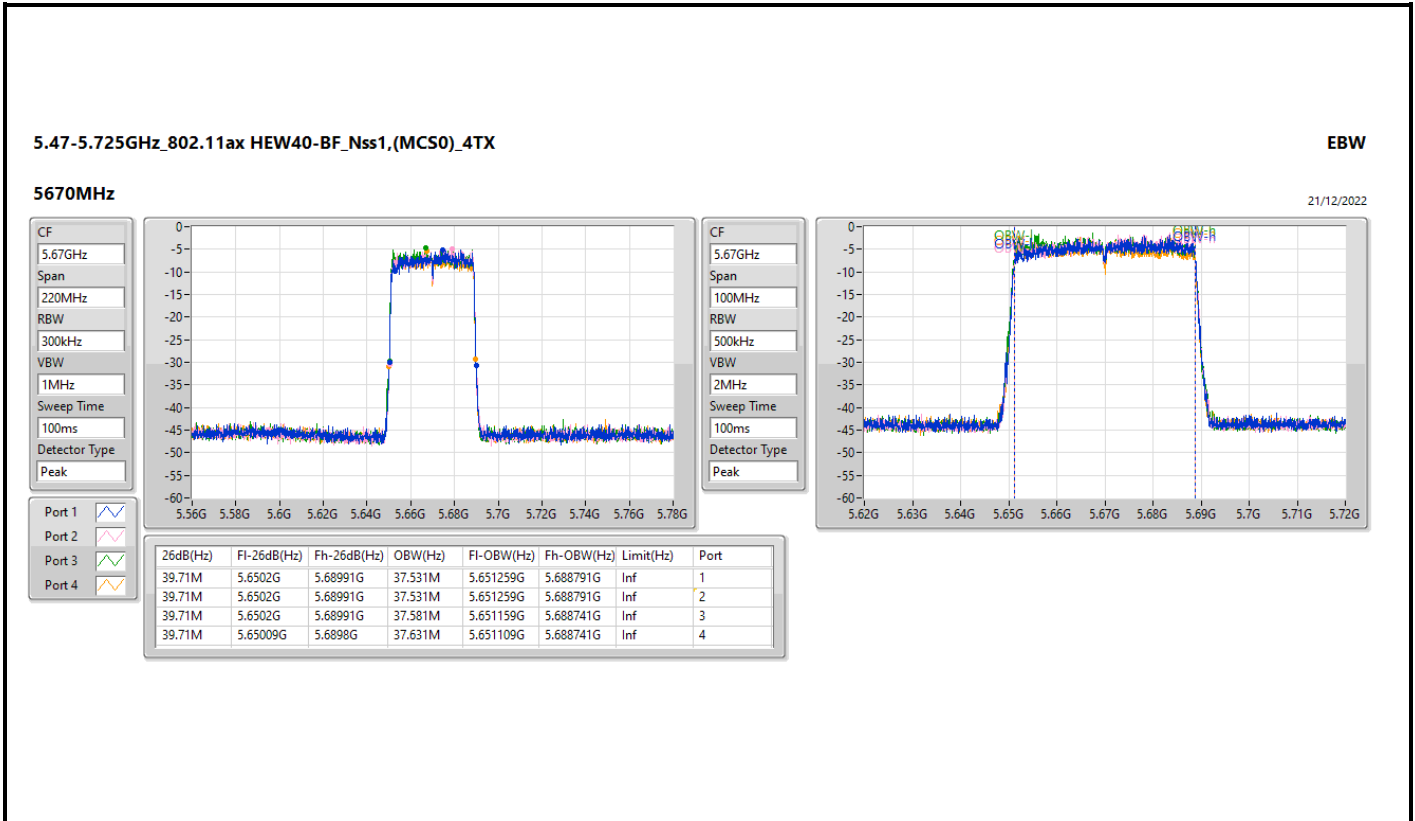

Port X-N dB = Port X 6dB down bandwidth for 5.725-5.85GHz band / 26dB down bandwidth for other band
 Port X-OBW = Port X 99% occupied bandwidth

5.725-5.85GHz_802.11ax HEW40-BF_Nss1,(MCS0)_4TX

EBW

5795MHz