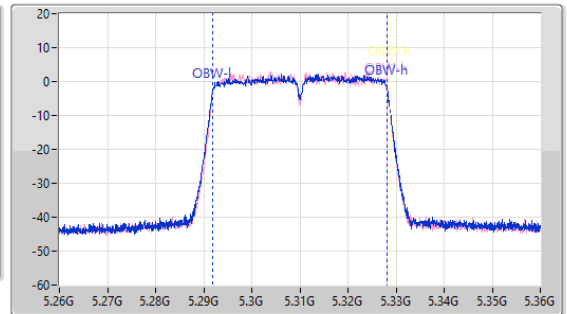

5.25-5.35GHz_802.11ac_VHT40_Nss1,(MCS0)_2TX

EBW

5310MHz

15/12/2022

CF: 5.31GHz
 Span: 220MHz
 RBW: 500kHz
 VBW: 2MHz
 Sweep Time: 100ms
 Detector Type: Peak

CF: 5.31GHz
 Span: 100MHz
 RBW: 500kHz
 VBW: 2MHz
 Sweep Time: 100ms
 Detector Type: Peak