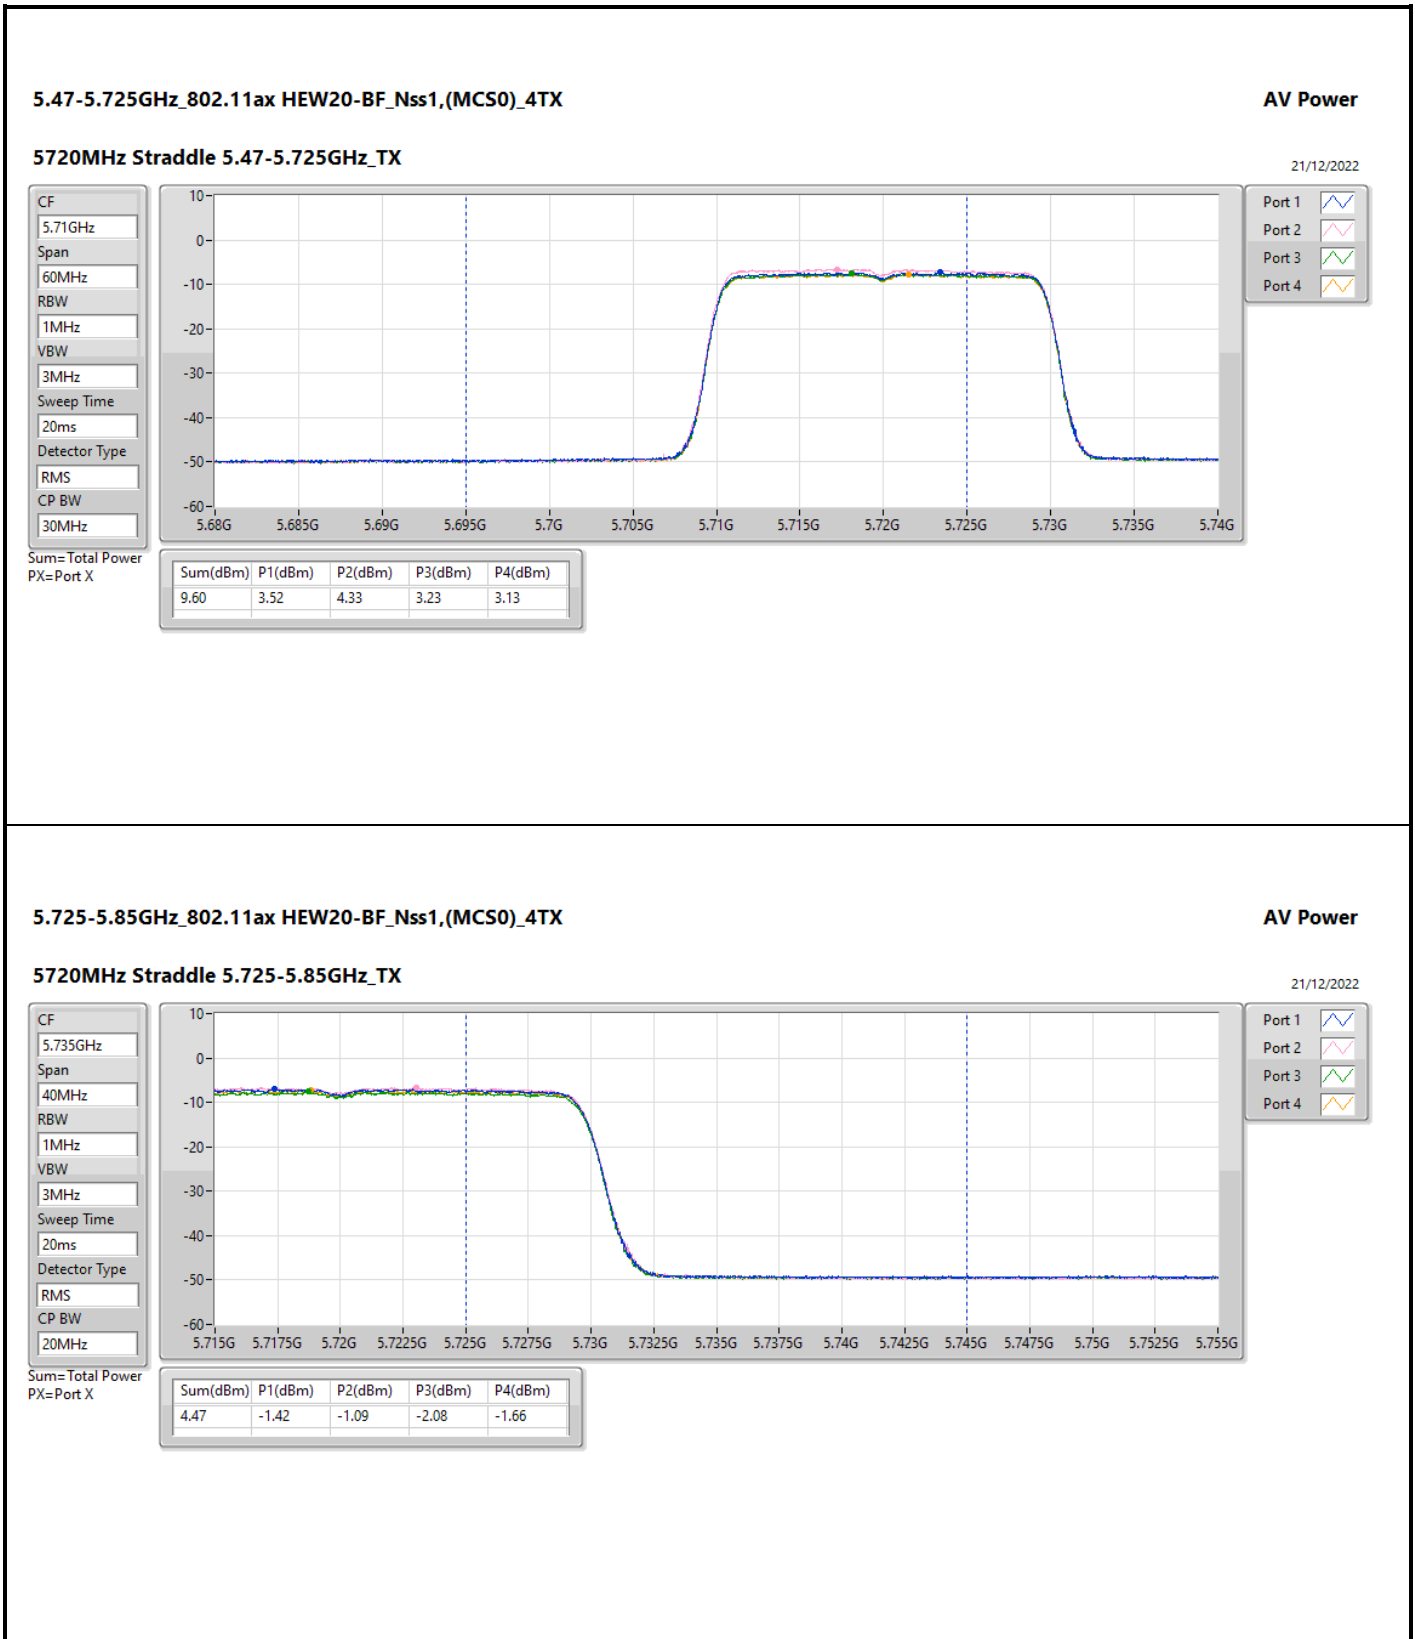

DG = Directional Gain; Port X = Port X output power

5.25-5.35GHz_802.11ax HEW160-BF_Nss1,(MCS0)_4TX

AV Power

5250MHz Straddle 5.25-5.35GHz_TX

21/12/2022

CF

5.33GHz

Span