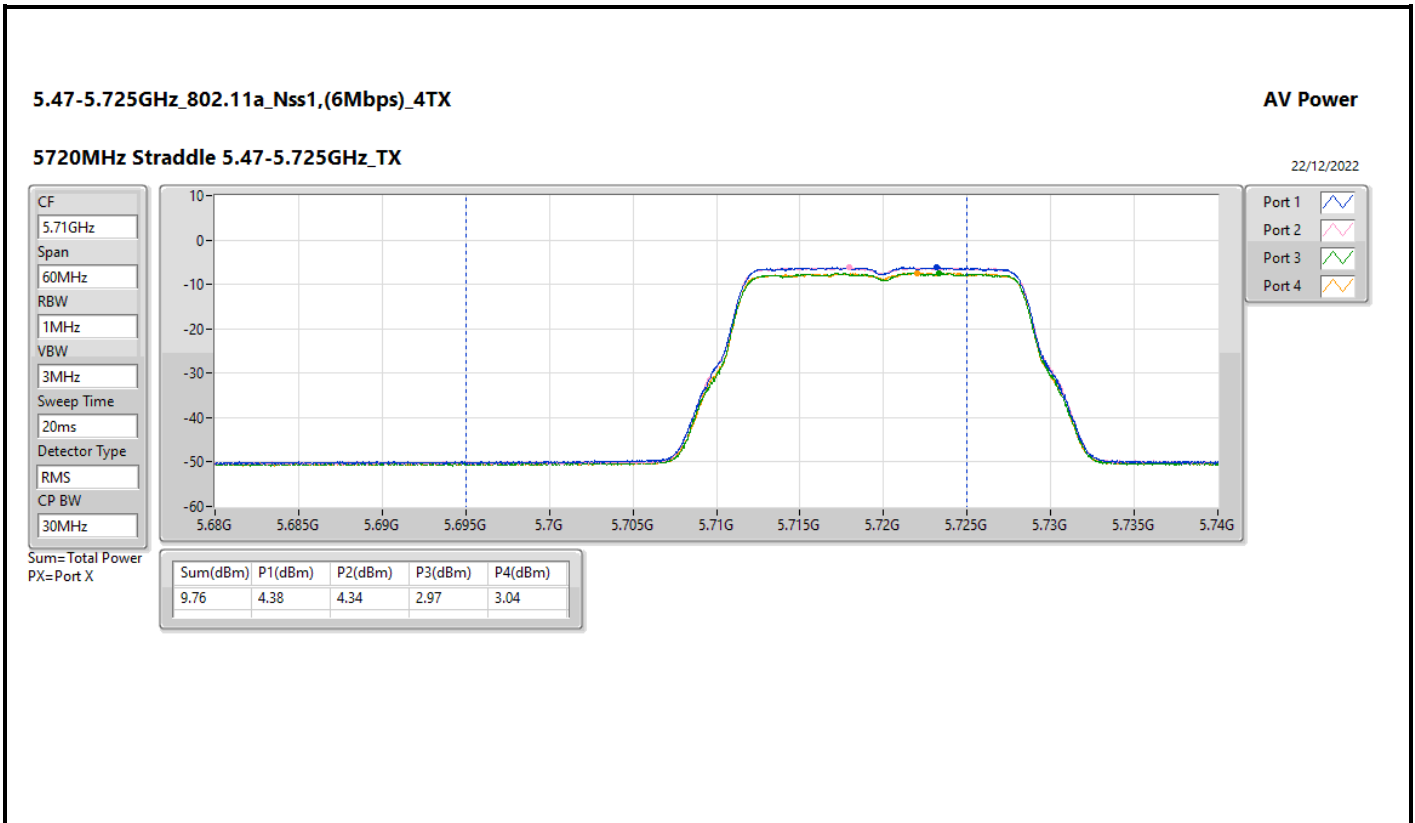

DG = Directional Gain; Port X = Port X output power

5.725-5.85GHz_802.11ac VHT20_Nss1,(MCS0)_4TX

AV Power

5720MHz Straddle 5.725-5.85GHz_TX

22/12/2022

CF
5.735GHz

Span
40MHz

RBW
1MHz