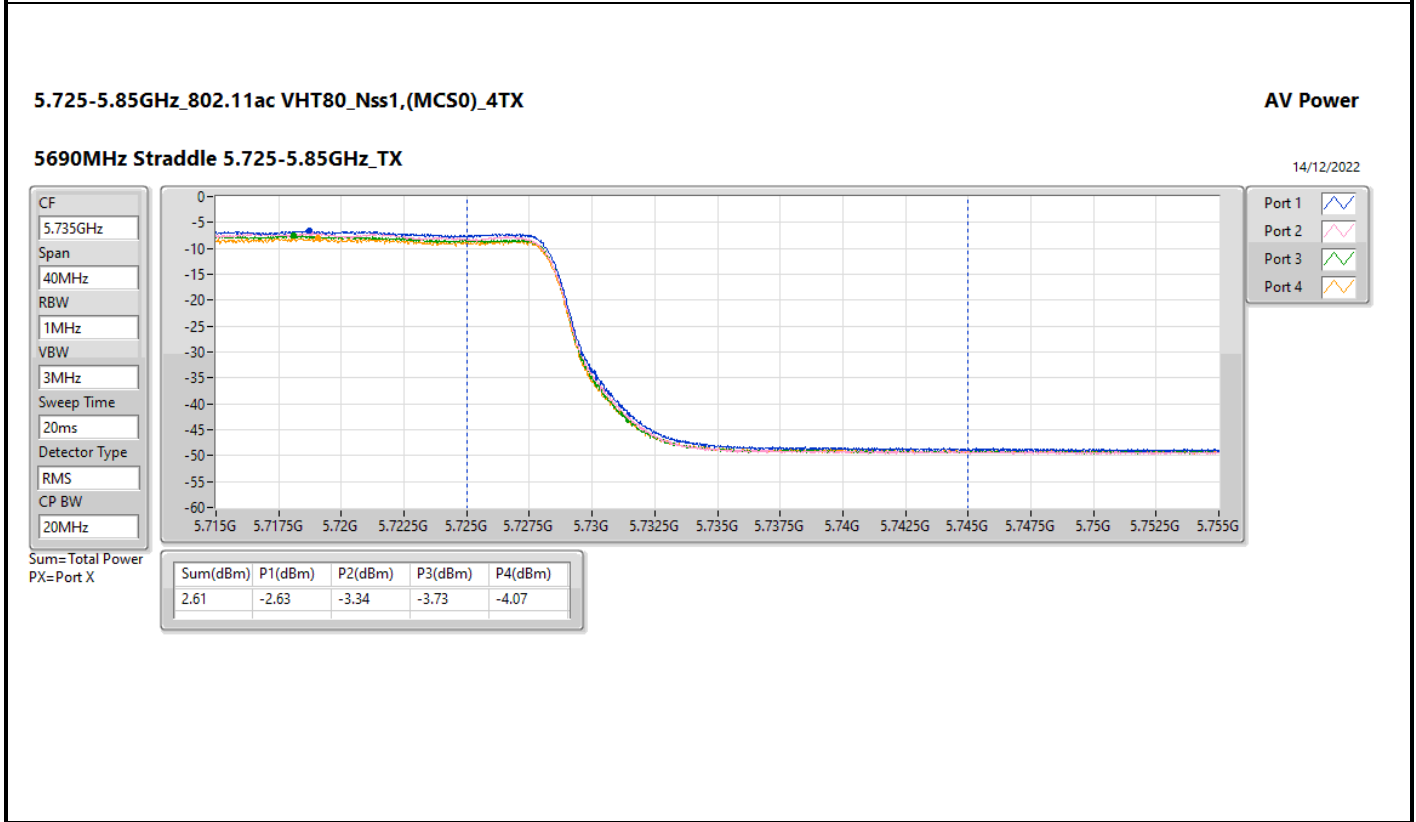

DG = Directional Gain; Port X = Port X output power

5.725-5.85GHz_802.11ax HEW20_Nss1,(MCS0)_4TX

5720MHz Straddle 5.725-5.85GHz_TX

AV Power

14/12/2022

CF: 5.735GHz

Span: 40MHz

RBW: 1MHz