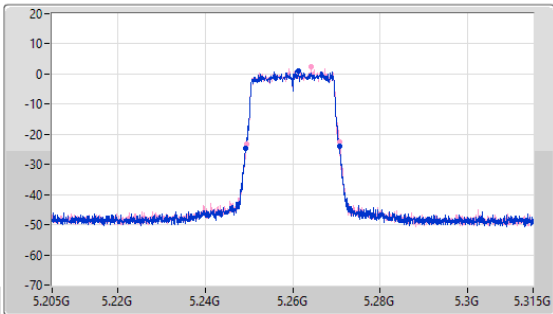

5.25-5.35GHz_802.11ax_HEW20_Nss1,(MCS0)_2TX

EBW

5260MHz

15/12/2022

CF
5.26GHz
Span
110MHz
RBW
200kHz
VBW
1MHz
Sweep Time
100ms
Detector Type
Peak

CF
5.26GHz
Span
50MHz
RBW
200kHz
VBW
1MHz
Sweep Time
100ms
Detector Type
Peak