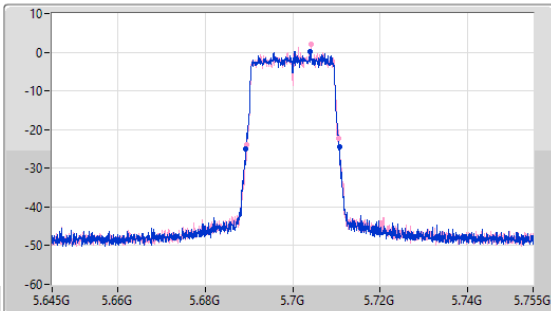

CF
5.7GHz
Span
50MHz
RBW
200kHz
VBW
1MHz
Sweep Time
100ms
Detector Type
Peak