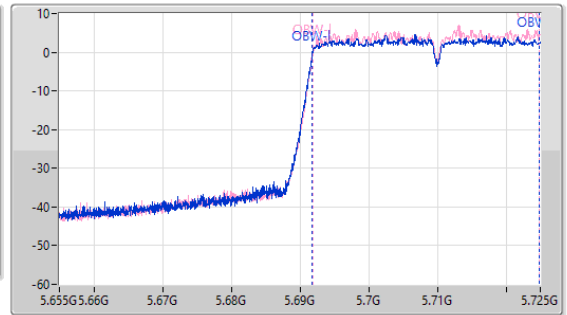

5.47-5.725GHz_802.11n HT40_Nss1,(MCS0)_2TX

EBW

5670MHz

15/12/2022

5.47-5.725GHz_802.11n HT40_Nss1,(MCS0)_2TX

EBW

5710MHz Straddle 5.47-5.725GHz

15/12/2022

5.15-5.25GHz_802.11ac_VHT20_Nss1,(MCS0)_2TX

EBW

5200MHz

15/12/2022

CF: 5.2GHz
 Span: 110MHz
 RBW: 200kHz
 VBW: 1MHz
 Sweep Time: 100ms
 Detector Type: Peak

CF: 5.2GHz
 Span: 50MHz
 RBW: 200kHz
 VBW: 1MHz
 Sweep Time: 100ms
 Detector Type: Peak