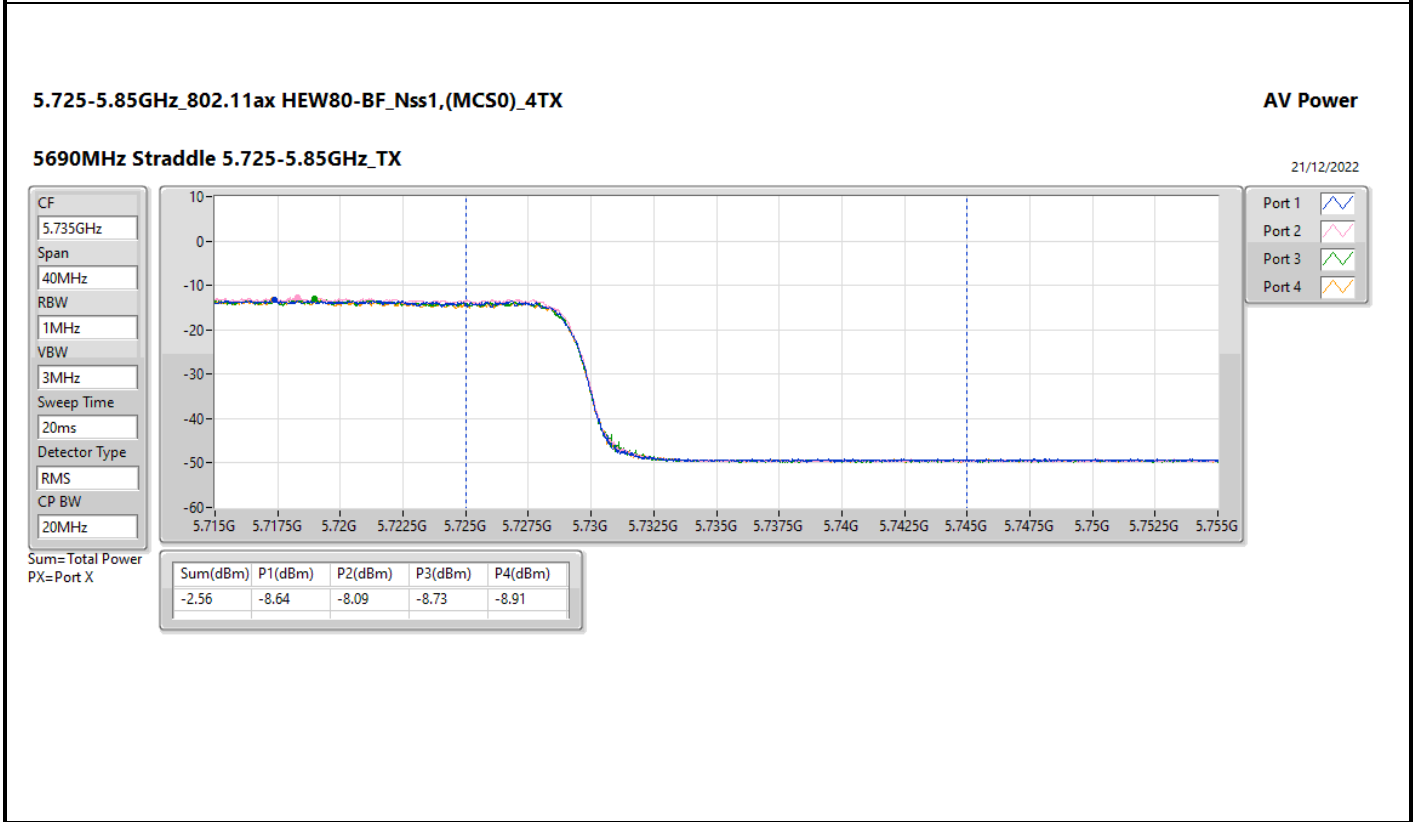

DG = Directional Gain; Port X = Port X output power

5.25-5.35GHz_802.11ax HEW160-BF_Nss1,(MCS0)_4TX

AV Power

5250MHz Straddle 5.25-5.35GHz_TX

21/12/2022

CF

5.33GHz

Span