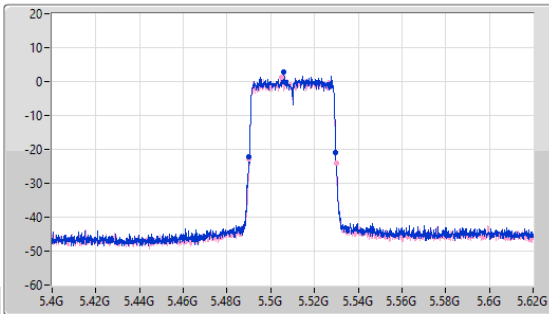

5.47-5.725GHz_802.11ax HEW40-BF_Nss1,(MCS0)_2TX

EBW

5510MHz

18/12/2022

CF: 5.51GHz
Span: 220MHz
RBW: 300kHz
VBW: 1MHz
Sweep Time: 100ms
Detector Type: Peak

CF: 5.51GHz
Span: 100MHz
RBW: 500kHz
VBW: 2MHz
Sweep Time: 100ms
Detector Type: Peak