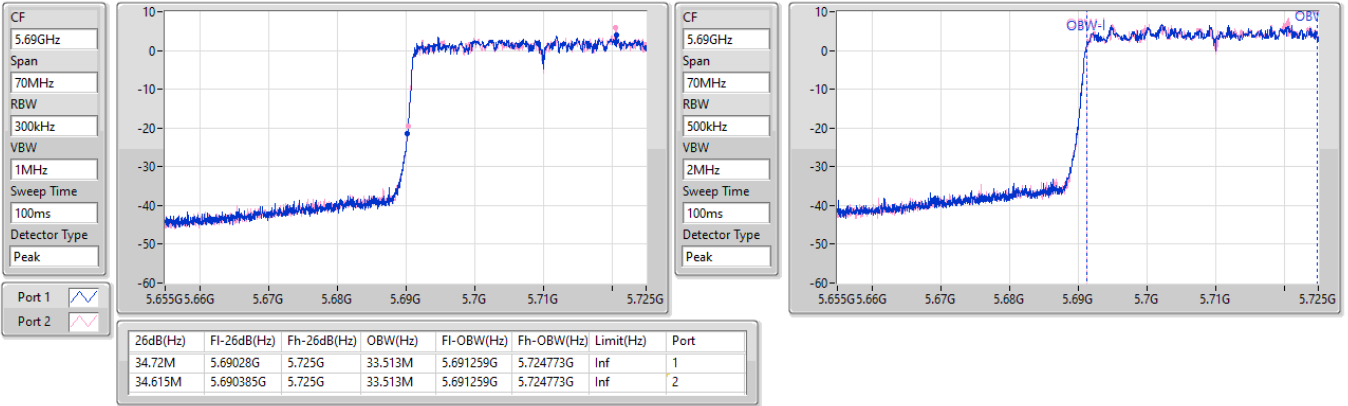

5.47-5.725GHz_802.11ax HEW40_Nss1,(MCS0)_2TX

EBW

5710MHz Straddle 5.47-5.725GHz

15/12/2022