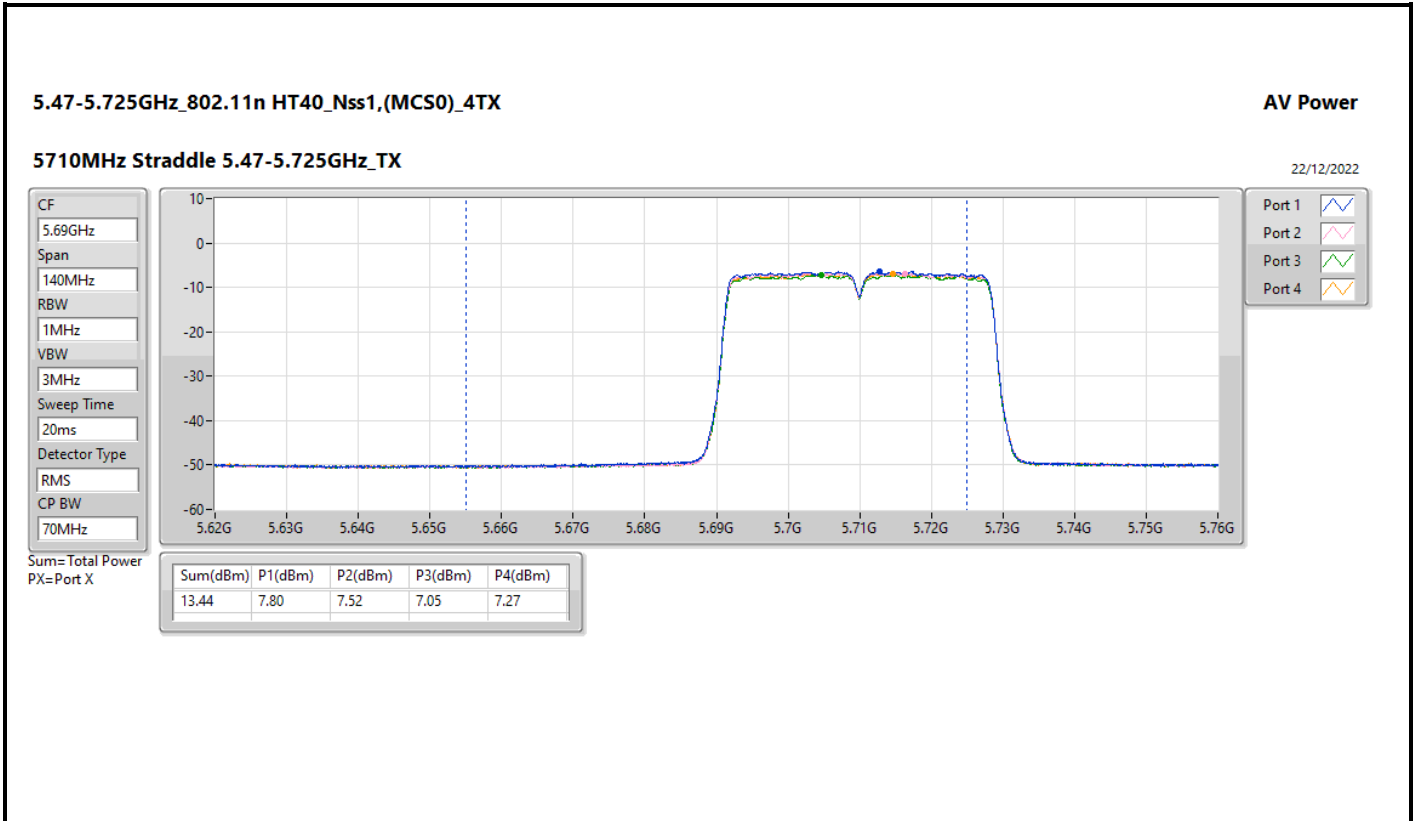

DG = Directional Gain; Port X = Port X output power

5.725-5.85GHz_802.11ac VHT20_Nss1,(MCS0)_4TX

AV Power

5720MHz Straddle 5.725-5.85GHz_TX

22/12/2022

CF
5.735GHz

Span
40MHz

RBW
1MHz