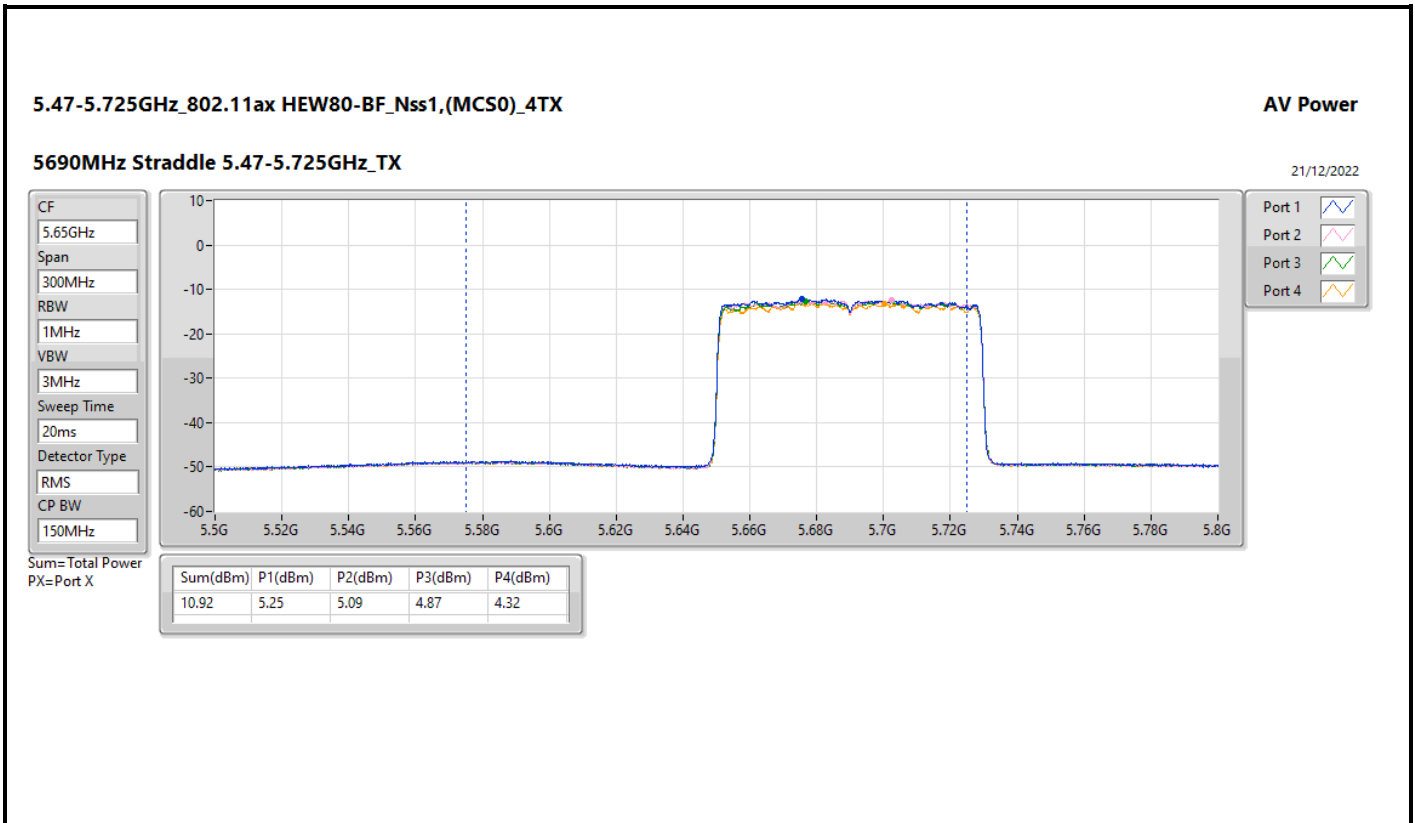

DG = Directional Gain; Port X = Port X output power

5.25-5.35GHz_802.11ax HEW160-BF_Nss1,(MCS0)_4TX

AV Power

5250MHz Straddle 5.25-5.35GHz_TX

21/12/2022

CF

5.33GHz

Span