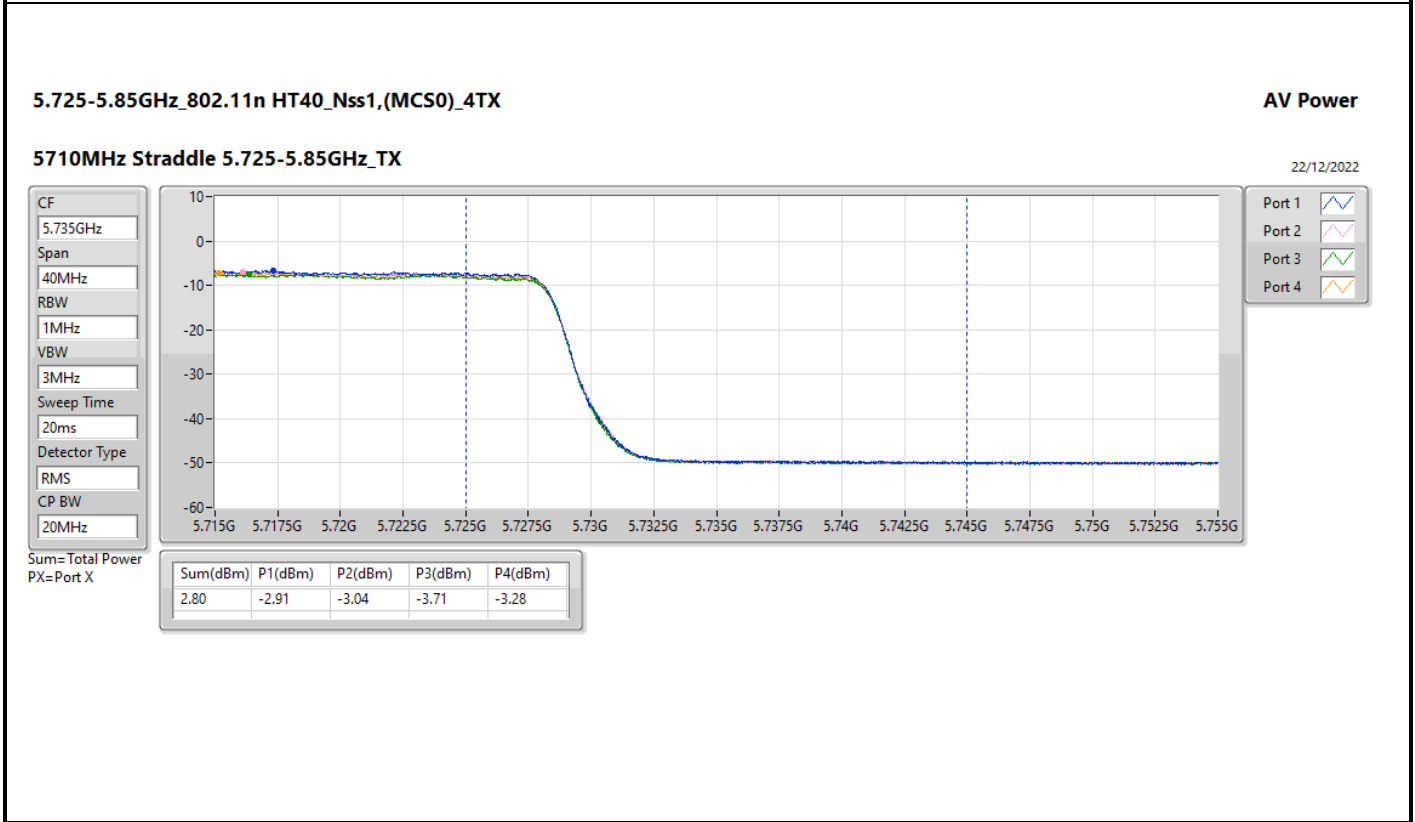

DG = Directional Gain; Port X = Port X output power

5.725-5.85GHz_802.11ac VHT20_Nss1,(MCS0)_4TX

AV Power

5720MHz Straddle 5.725-5.85GHz_TX

22/12/2022

CF
5.735GHz

Span
40MHz

RBW
1MHz