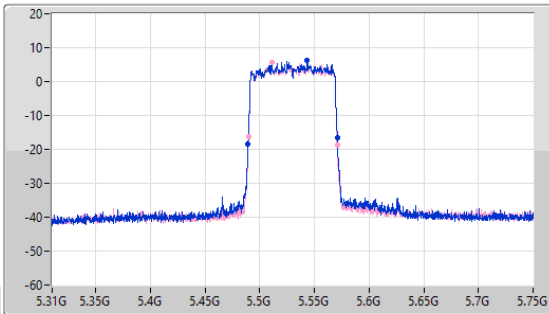

5.47-5.725GHz_802.11ax HEW80_Nss1,(MCS0)_2TX

EBW

5530MHz

15/12/2022

CF
5.53GHz
Span
440MHz
RBW
1MHz
VBW
3MHz
Sweep Time
100ms
Detector Type
Peak

CF
5.53GHz
Span
200MHz
RBW
1MHz
VBW
3MHz
Sweep Time
100ms
Detector Type
Peak