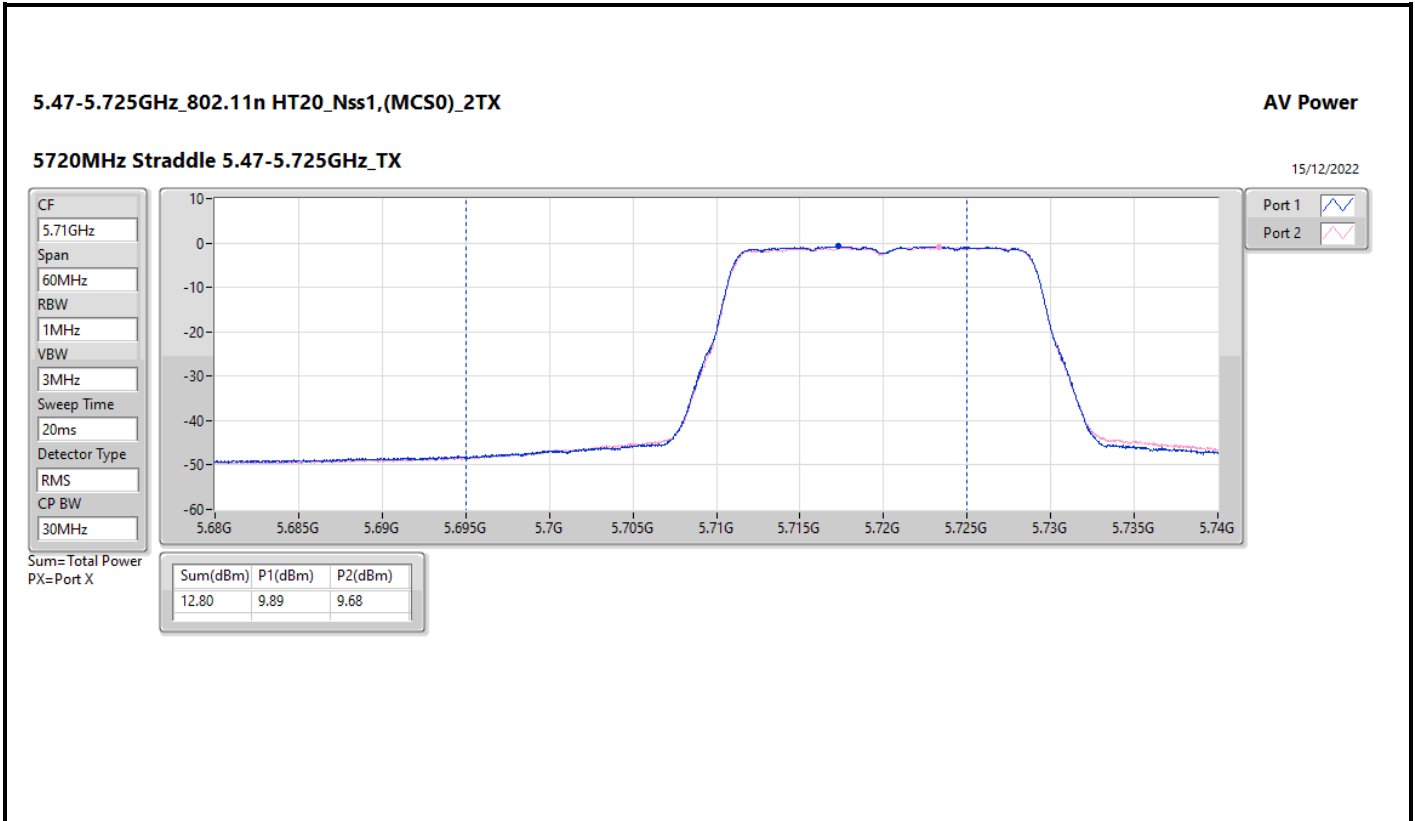

DG = Directional Gain; Port X = Port X output power

Summary

Mode	Total Power (dBm)	Total Power (W)	EIRP (dBm)	EIRP (W)
5.47-5.725GHz	-	-	-	-
802.11ax HEW20-BF_Nss1,(MCS0)_4TX	10.87	0.01222	29.89	0.97499
802.11ax HEW40-BF_Nss1,(MCS0)_4TX	10.89	0.01227	29.91	0.97949
802.11ax HEW80-BF_Nss1,(MCS0)_4TX	10.80	0.01202	29.82	0.95940
802.11ax HEW160-BF_Nss1,(MCS0)_4TX	10.87	0.01222	29.89	0.97499
5.725-5.85GHz	-	-	-	-
802.11ax HEW20-BF_Nss1,(MCS0)_4TX	16.84	0.04831	35.86	3.85478
802.11ax HEW40-BF_Nss1,(MCS0)_4TX	16.84	0.04831	35.86	3.85478
802.11ax HEW80-BF_Nss1,(MCS0)_4TX	16.81	0.04797	35.83	3.82825