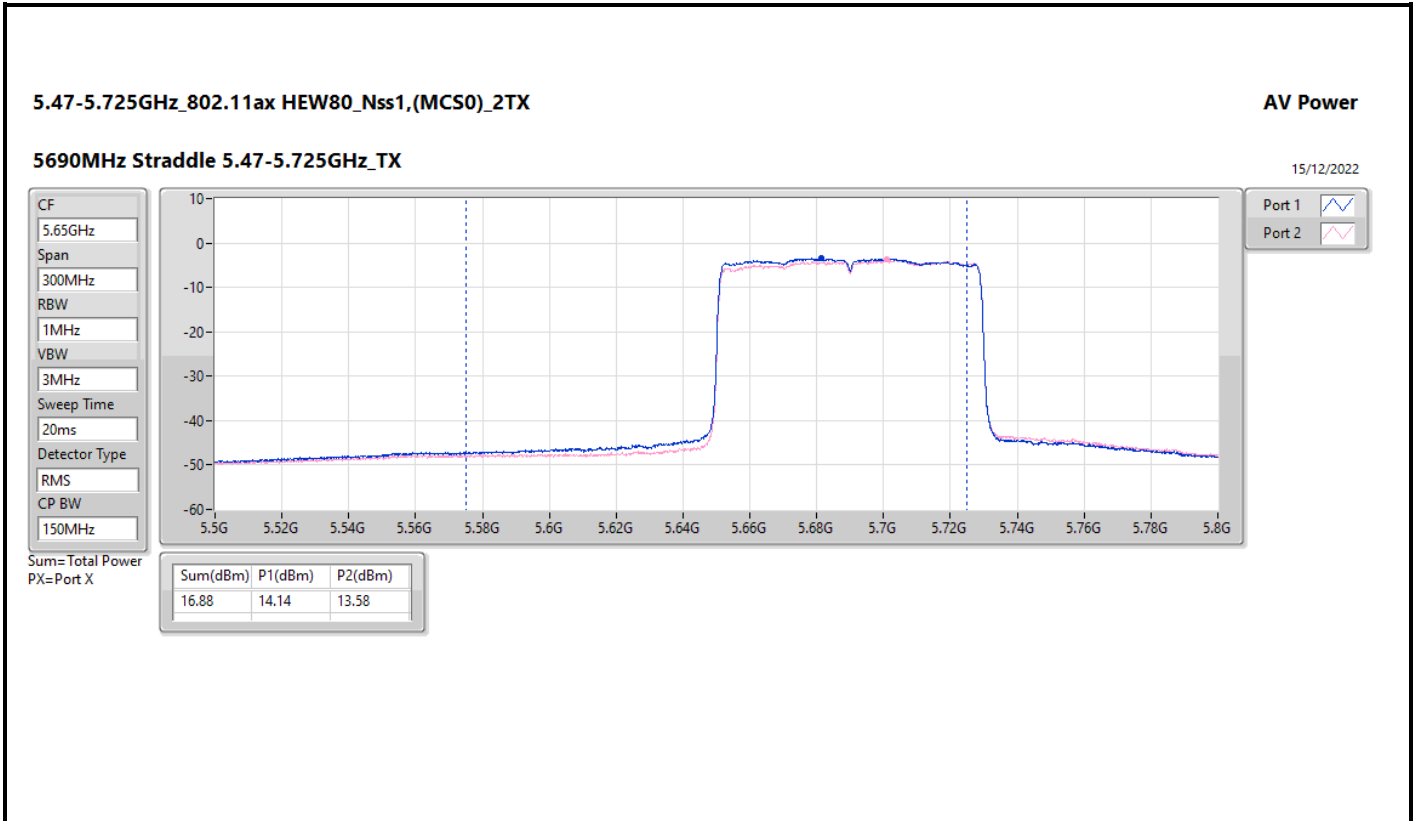

DG = Directional Gain; Port X = Port X output power

Summary

Mode	Total Power (dBm)	Total Power (W)	EIRP (dBm)	EIRP (W)
5.47-5.725GHz	-	-	-	-
802.11ax HEW20-BF_Nss1,(MCS0)_4TX	10.87	0.01222	29.89	0.97499
802.11ax HEW40-BF_Nss1,(MCS0)_4TX	10.89	0.01227	29.91	0.97949
802.11ax HEW80-BF_Nss1,(MCS0)_4TX	10.80	0.01202	29.82	0.95940
802.11ax HEW160-BF_Nss1,(MCS0)_4TX	10.87	0.01222	29.89	0.97499
5.725-5.85GHz	-	-	-	-
802.11ax HEW20-BF_Nss1,(MCS0)_4TX	16.84	0.04831	35.86	3.85478
802.11ax HEW40-BF_Nss1,(MCS0)_4TX	16.84	0.04831	35.86	3.85478
802.11ax HEW80-BF_Nss1,(MCS0)_4TX	16.81	0.04797	35.83	3.82825