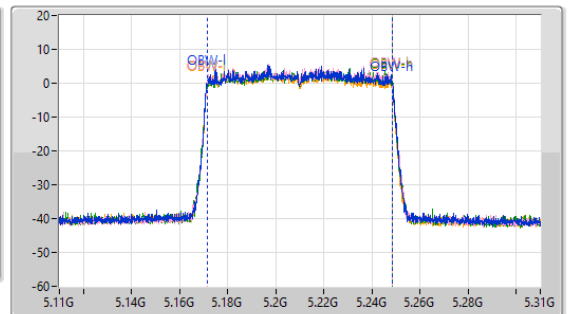

5.15-5.25GHz_802.11ax HEW80-BF_Nss1,(MCS0)_4TX

EBW

5210MHz

21/12/2022

CF: 5.21GHz
 Span: 440MHz
 RBW: 1MHz
 VBW: 3MHz
 Sweep Time: 100ms
 Detector Type: Peak

CF: 5.21GHz
 Span: 200MHz
 RBW: 1MHz
 VBW: 3MHz
 Sweep Time: 100ms
 Detector Type: Peak