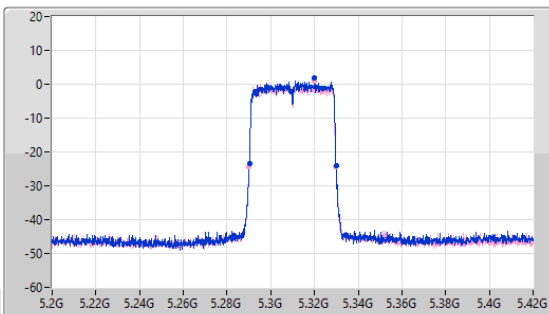

CF
5.31GHz
Span
100MHz
RBW
500kHz
VBW
2MHz
Sweep Time
100ms
Detector Type
Peak