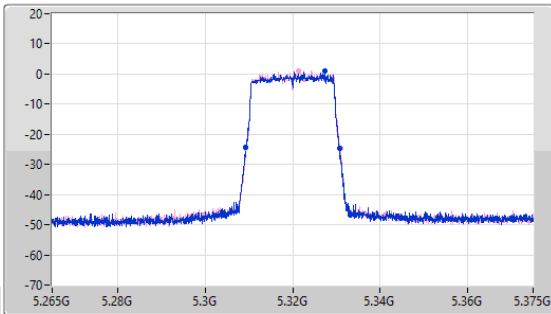

5.25-5.35GHz_802.11ax HEW20_Nss1,(MCS0)_2TX

EBW

5320MHz

15/12/2022

CF
5.32GHz
Span
110MHz
RBW
200kHz
VBW
1MHz
Sweep Time
100ms
Detector Type
Peak

CF
5.32GHz
Span
50MHz
RBW
200kHz
VBW
1MHz
Sweep Time
100ms
Detector Type
Peak