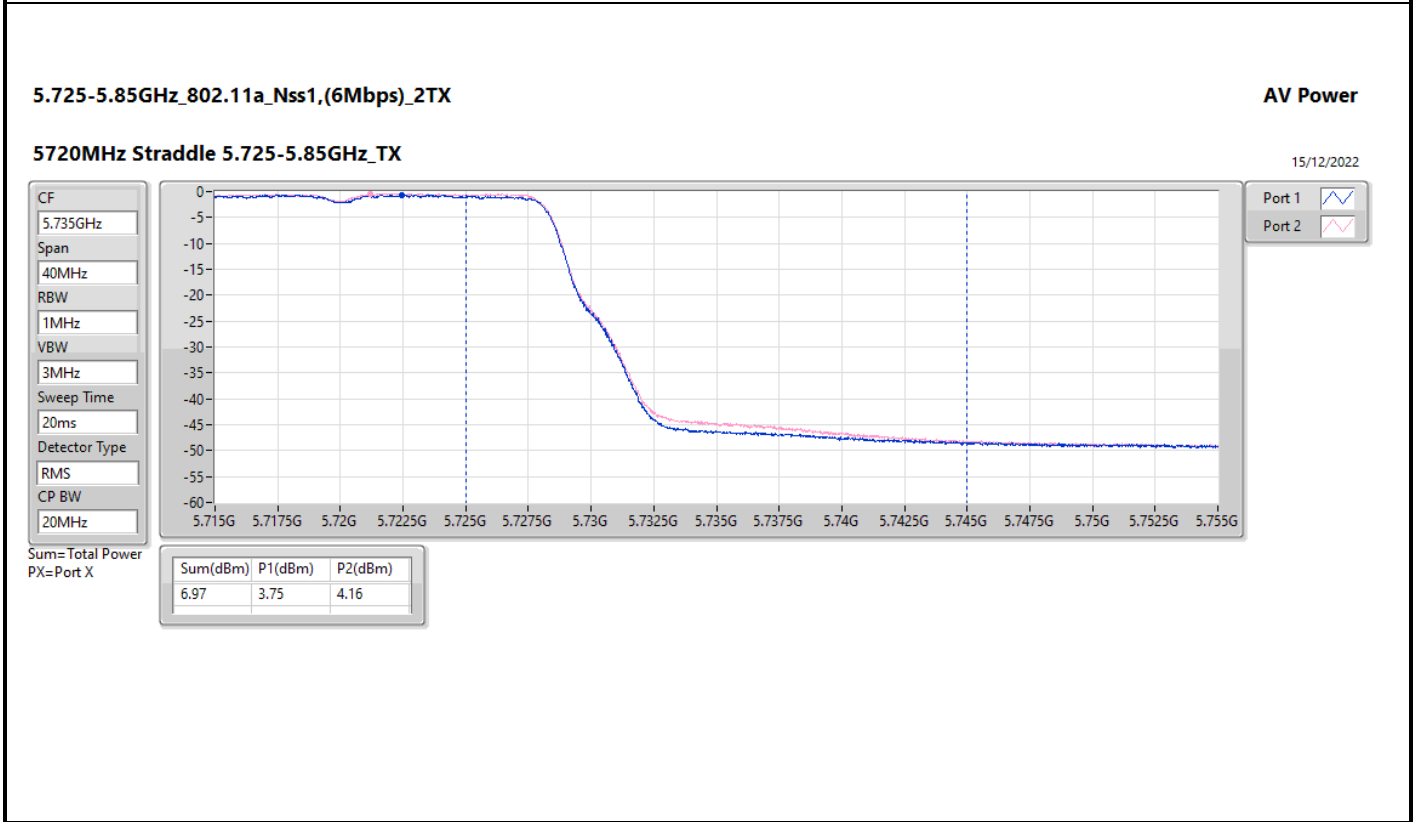

DG = Directional Gain; Port X = Port X output power

Summary

Mode	Total Power (dBm)	Total Power (W)	EIRP (dBm)	EIRP (W)
5.47-5.725GHz	-	-	-	-
802.11ax HEW20-BF_Nss1,(MCS0)_4TX	10.87	0.01222	29.89	0.97499
802.11ax HEW40-BF_Nss1,(MCS0)_4TX	10.89	0.01227	29.91	0.97949
802.11ax HEW80-BF_Nss1,(MCS0)_4TX	10.80	0.01202	29.82	0.95940
802.11ax HEW160-BF_Nss1,(MCS0)_4TX	10.87	0.01222	29.89	0.97499
5.725-5.85GHz	-	-	-	-
802.11ax HEW20-BF_Nss1,(MCS0)_4TX	16.84	0.04831	35.86	3.85478
802.11ax HEW40-BF_Nss1,(MCS0)_4TX	16.84	0.04831	35.86	3.85478
802.11ax HEW80-BF_Nss1,(MCS0)_4TX	16.81	0.04797	35.83	3.82825