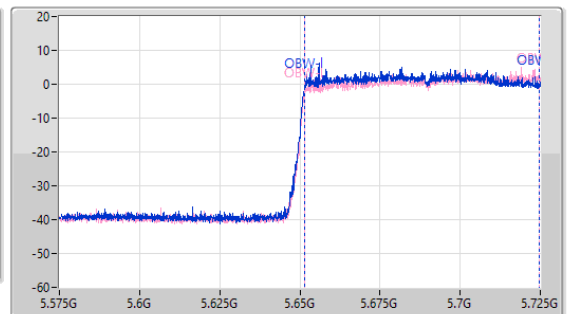

EBW

5690MHz Straddle 5.47-5.725GHz

18/12/2022

CF: 5.65GHz
 Span: 150MHz
 RBW: 1MHz
 VBW: 3MHz
 Sweep Time: 100ms
 Detector Type: Peak

CF: 5.65GHz
 Span: 150MHz
 RBW: 1MHz
 VBW: 3MHz
 Sweep Time: 100ms
 Detector Type: Peak