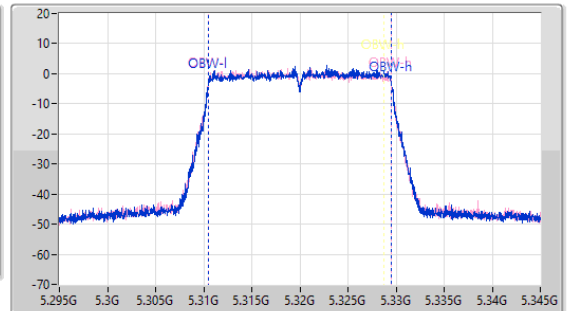

5.25-5.35GHz_802.11ax_HEW20-BF_Nss1,(MCS0)_2TX

EBW

5320MHz

18/12/2022

CF: 5.32GHz
 Span: 110MHz
 RBW: 200kHz
 VBW: 1MHz
 Sweep Time: 100ms
 Detector Type: Peak

CF: 5.32GHz
 Span: 50MHz
 RBW: 200kHz
 VBW: 1MHz
 Sweep Time: 100ms
 Detector Type: Peak