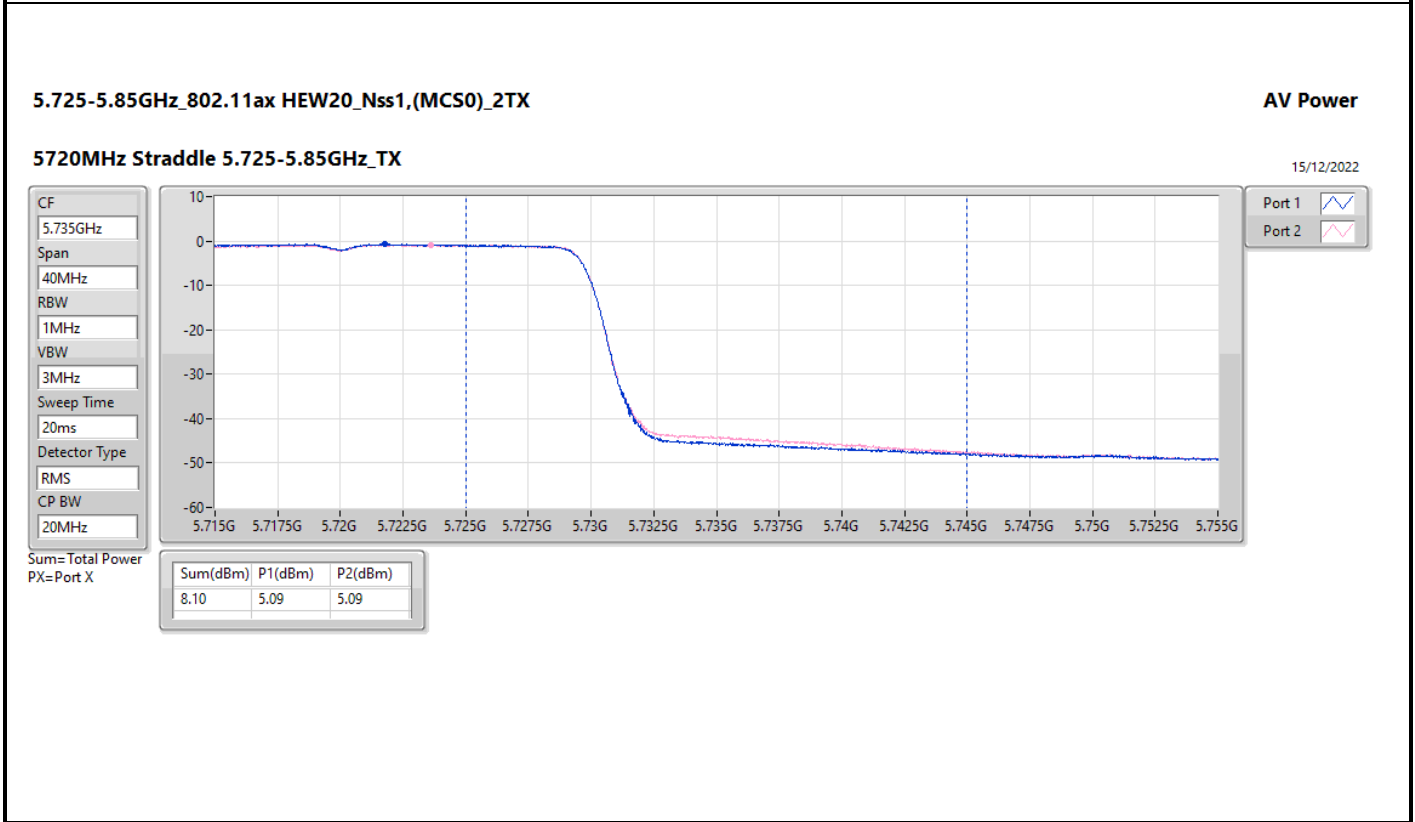

DG = Directional Gain; Port X = Port X output power

Summary

Mode	Total Power (dBm)	Total Power (W)	EIRP (dBm)	EIRP (W)
5.47-5.725GHz	-	-	-	-
802.11ax HEW20-BF_Nss1,(MCS0)_4TX	10.87	0.01222	29.89	0.97499
802.11ax HEW40-BF_Nss1,(MCS0)_4TX	10.89	0.01227	29.91	0.97949
802.11ax HEW80-BF_Nss1,(MCS0)_4TX	10.80	0.01202	29.82	0.95940
802.11ax HEW160-BF_Nss1,(MCS0)_4TX	10.87	0.01222	29.89	0.97499
5.725-5.85GHz	-	-	-	-
802.11ax HEW20-BF_Nss1,(MCS0)_4TX	16.84	0.04831	35.86	3.85478
802.11ax HEW40-BF_Nss1,(MCS0)_4TX	16.84	0.04831	35.86	3.85478
802.11ax HEW80-BF_Nss1,(MCS0)_4TX	16.81	0.04797	35.83	3.82825