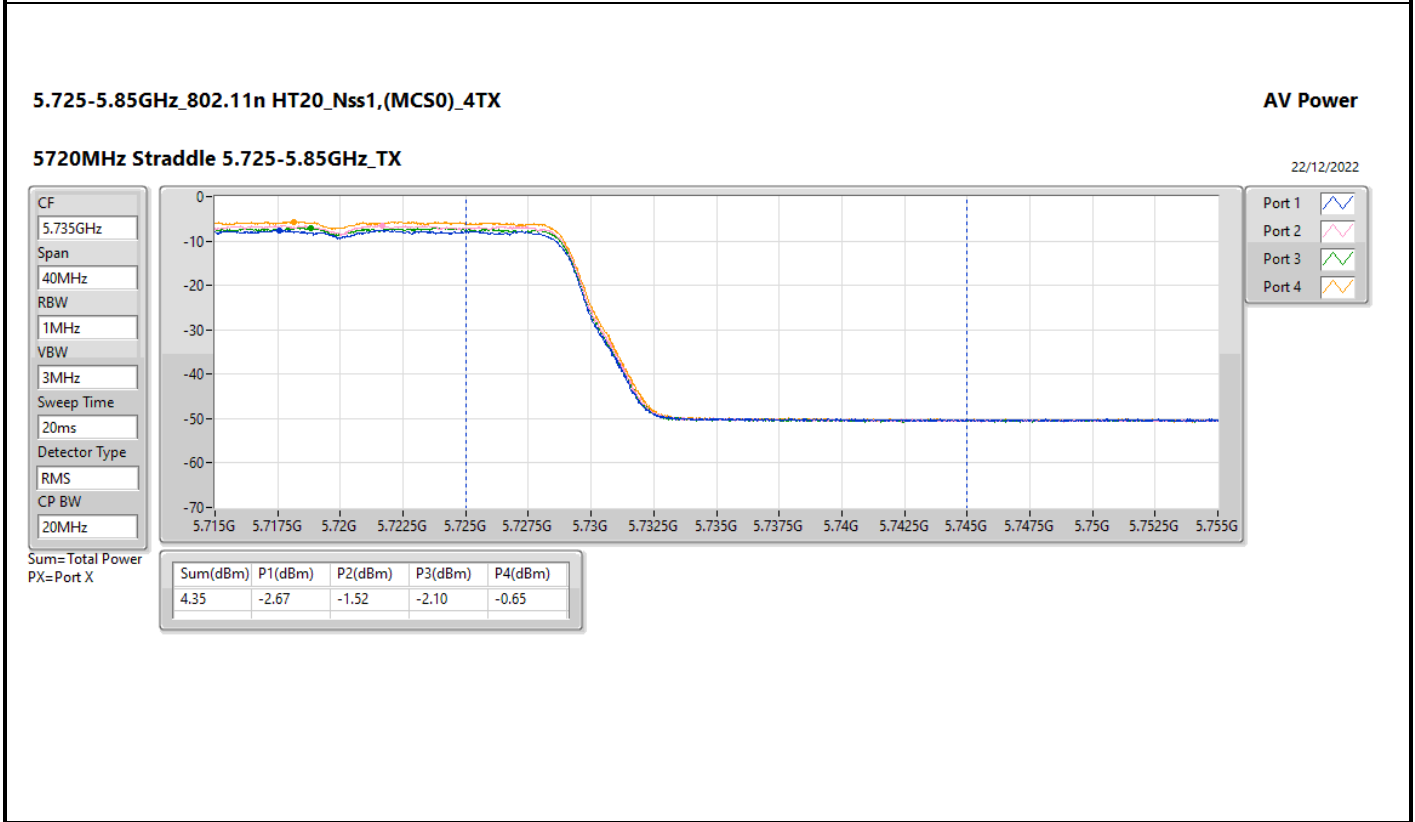

DG = Directional Gain; Port X = Port X output power

5.725-5.85GHz_802.11ac VHT20_Nss1,(MCS0)_4TX

AV Power

5720MHz Straddle 5.725-5.85GHz_TX

22/12/2022

CF
5.735GHz

Span
40MHz

RBW
1MHz