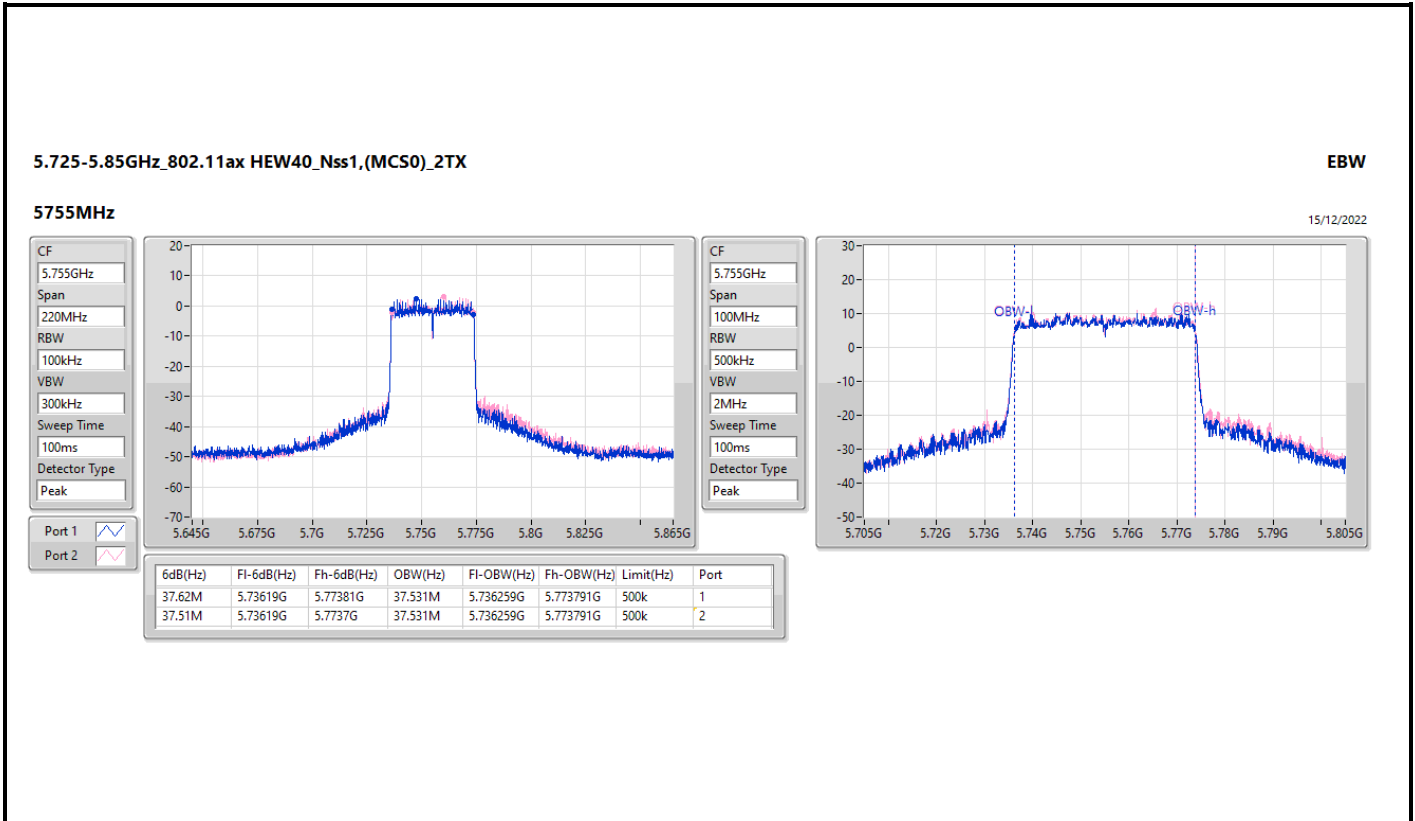

5.47-5.725GHz_802.11ax HEW40_Nss1,(MCS0)_2TX

EBW

5710MHz Straddle 5.47-5.725GHz

15/12/2022

5.725-5.85GHz_802.11ax HEW40_Nss1,(MCS0)_2TX

EBW

5710MHz Straddle 5.725-5.85GHz

15/12/2022