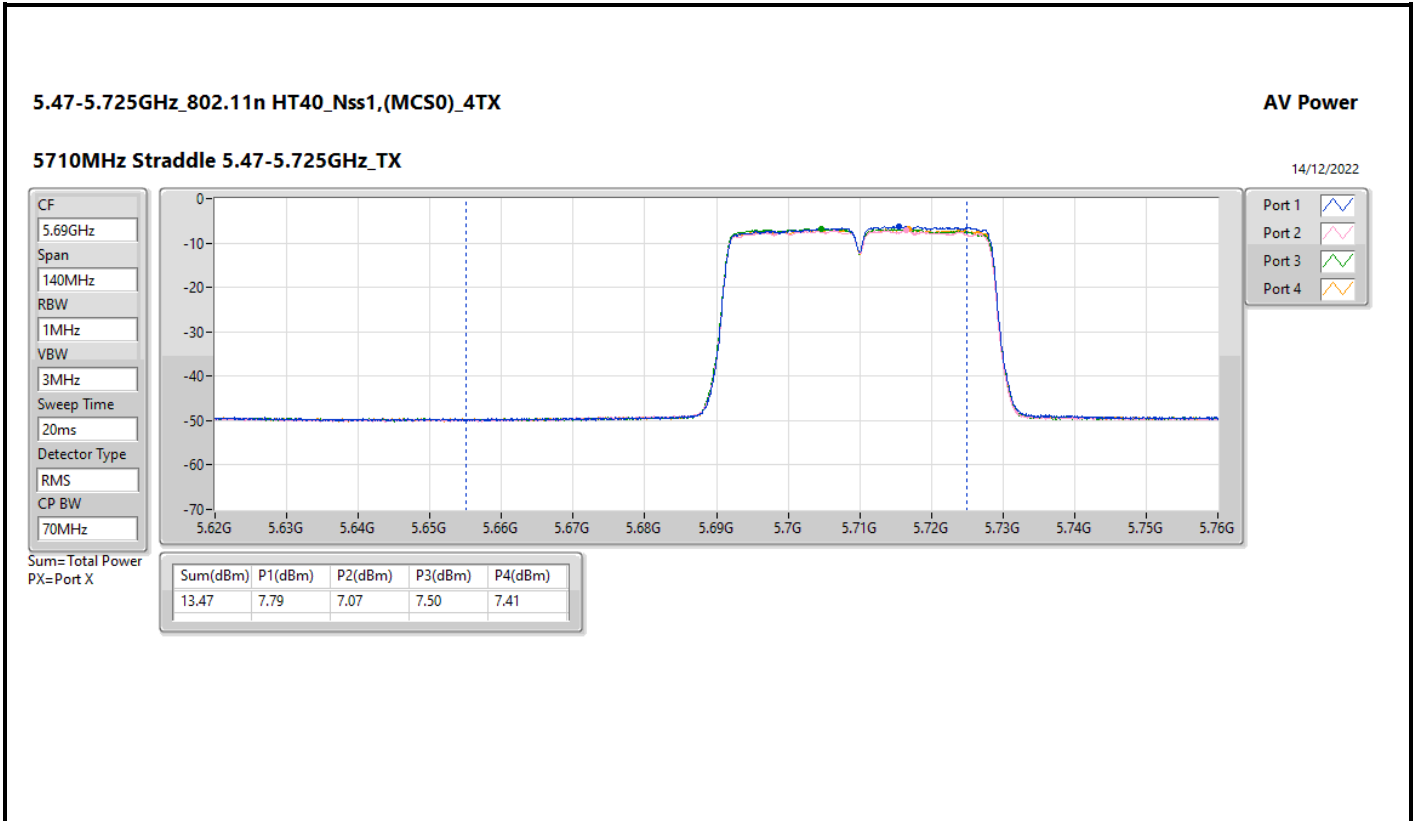

DG = Directional Gain; Port X = Port X output power

5.725-5.85GHz_802.11ax HEW20_Nss1,(MCS0)_4TX

5720MHz Straddle 5.725-5.85GHz_TX

AV Power

14/12/2022

CF: 5.735GHz

Span: 40MHz

RBW: 1MHz