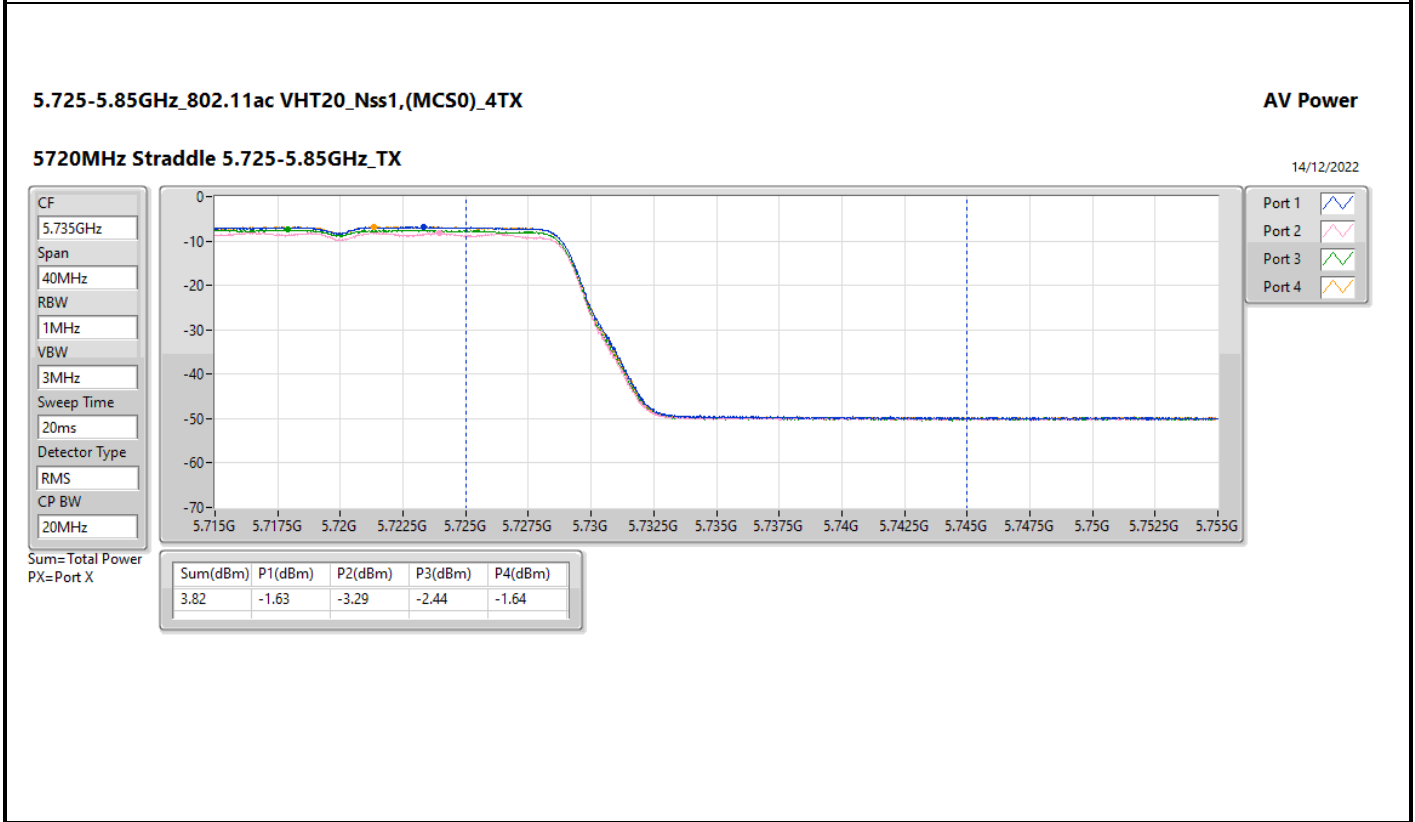

DG = Directional Gain; Port X = Port X output power

5.725-5.85GHz_802.11ax HEW20_Nss1,(MCS0)_4TX

5720MHz Straddle 5.725-5.85GHz_TX

AV Power

14/12/2022

CF: 5.735GHz

Span: 40MHz

RBW: 1MHz