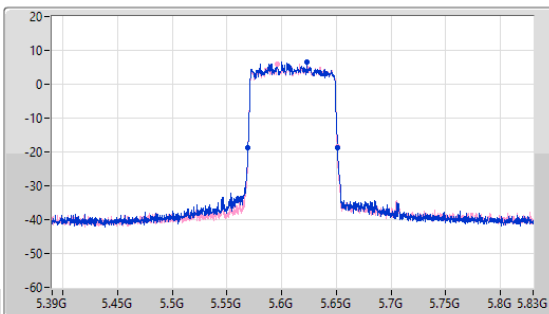

CF
5.61GHz
Span
200MHz
RBW
1MHz
VBW
3MHz
Sweep Time
100ms
Detector Type
Peak