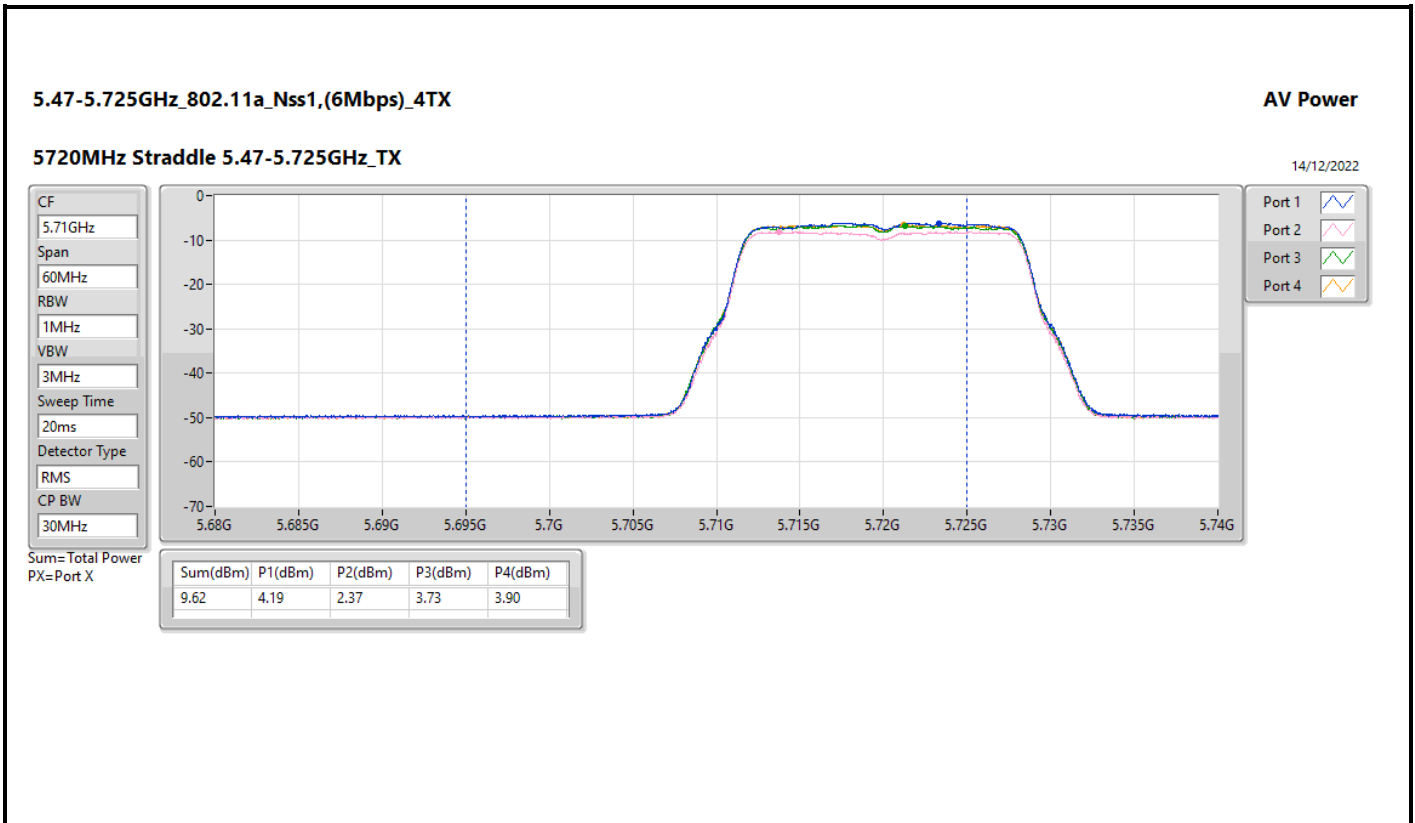

DG = Directional Gain; Port X = Port X output power

5.725-5.85GHz_802.11ax HEW20_Nss1,(MCS0)_4TX

5720MHz Straddle 5.725-5.85GHz_TX

AV Power

14/12/2022

CF: 5.735GHz

Span: 40MHz

RBW: 1MHz