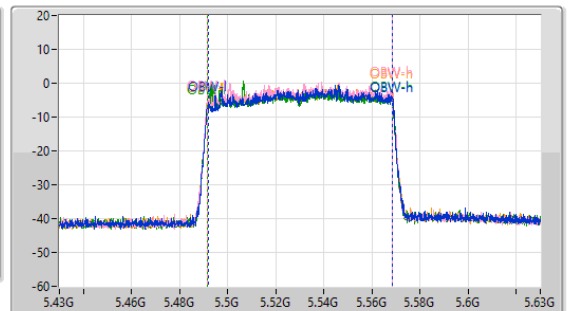

5.47-5.725GHz_802.11ax HEW80-BF_Nss1,(MCS0)_4TX

EBW

5530MHz

21/12/2022

CF: 5.53GHz
 Span: 440MHz
 RBW: 1MHz
 VBW: 3MHz
 Sweep Time: 100ms
 Detector Type: Peak

CF: 5.53GHz
 Span: 200MHz
 RBW: 1MHz
 VBW: 3MHz
 Sweep Time: 100ms
 Detector Type: Peak