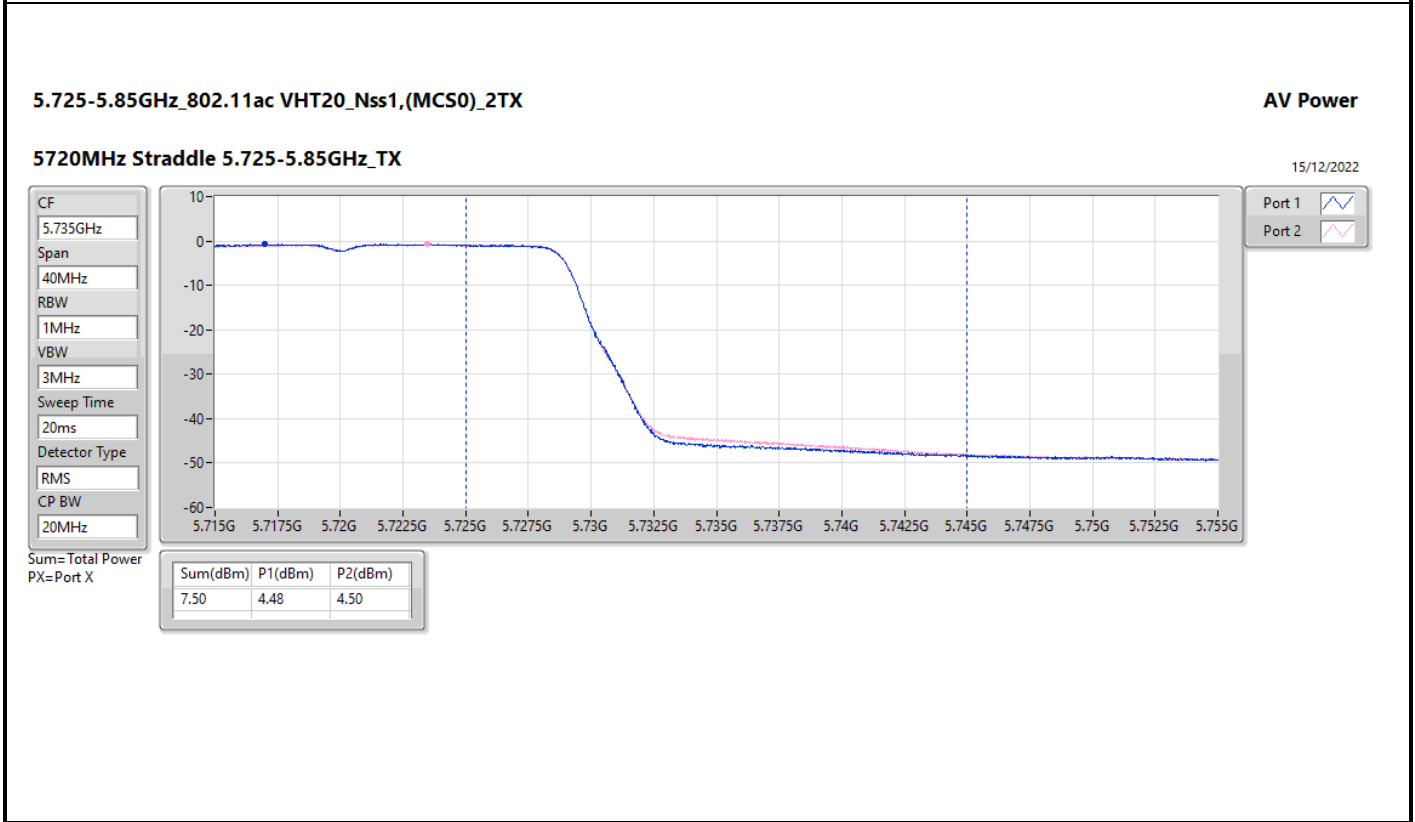

DG = Directional Gain; Port X = Port X output power

Summary

Mode	Total Power (dBm)	Total Power (W)	EIRP (dBm)	EIRP (W)
5.47-5.725GHz	-	-	-	-
802.11ax HEW20-BF_Nss1,(MCS0)_4TX	10.87	0.01222	29.89	0.97499
802.11ax HEW40-BF_Nss1,(MCS0)_4TX	10.89	0.01227	29.91	0.97949
802.11ax HEW80-BF_Nss1,(MCS0)_4TX	10.80	0.01202	29.82	0.95940
802.11ax HEW160-BF_Nss1,(MCS0)_4TX	10.87	0.01222	29.89	0.97499
5.725-5.85GHz	-	-	-	-
802.11ax HEW20-BF_Nss1,(MCS0)_4TX	16.84	0.04831	35.86	3.85478
802.11ax HEW40-BF_Nss1,(MCS0)_4TX	16.84	0.04831	35.86	3.85478
802.11ax HEW80-BF_Nss1,(MCS0)_4TX	16.81	0.04797	35.83	3.82825