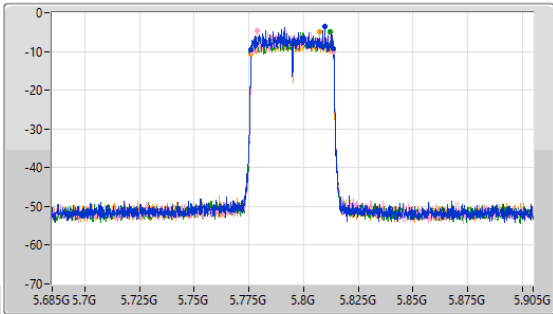

5.725-5.85GHz_802.11ax HEW40-BF_Nss1,(MCS0)_4TX

EBW

5795MHz

21/12/2022

CF: 5.795GHz
Span: 220MHz
RBW: 100kHz
VBW: 300kHz
Sweep Time: 100ms
Detector Type: Peak

CF: 5.795GHz
Span: 100MHz
RBW: 500kHz
VBW: 2MHz
Sweep Time: 100ms
Detector Type: Peak