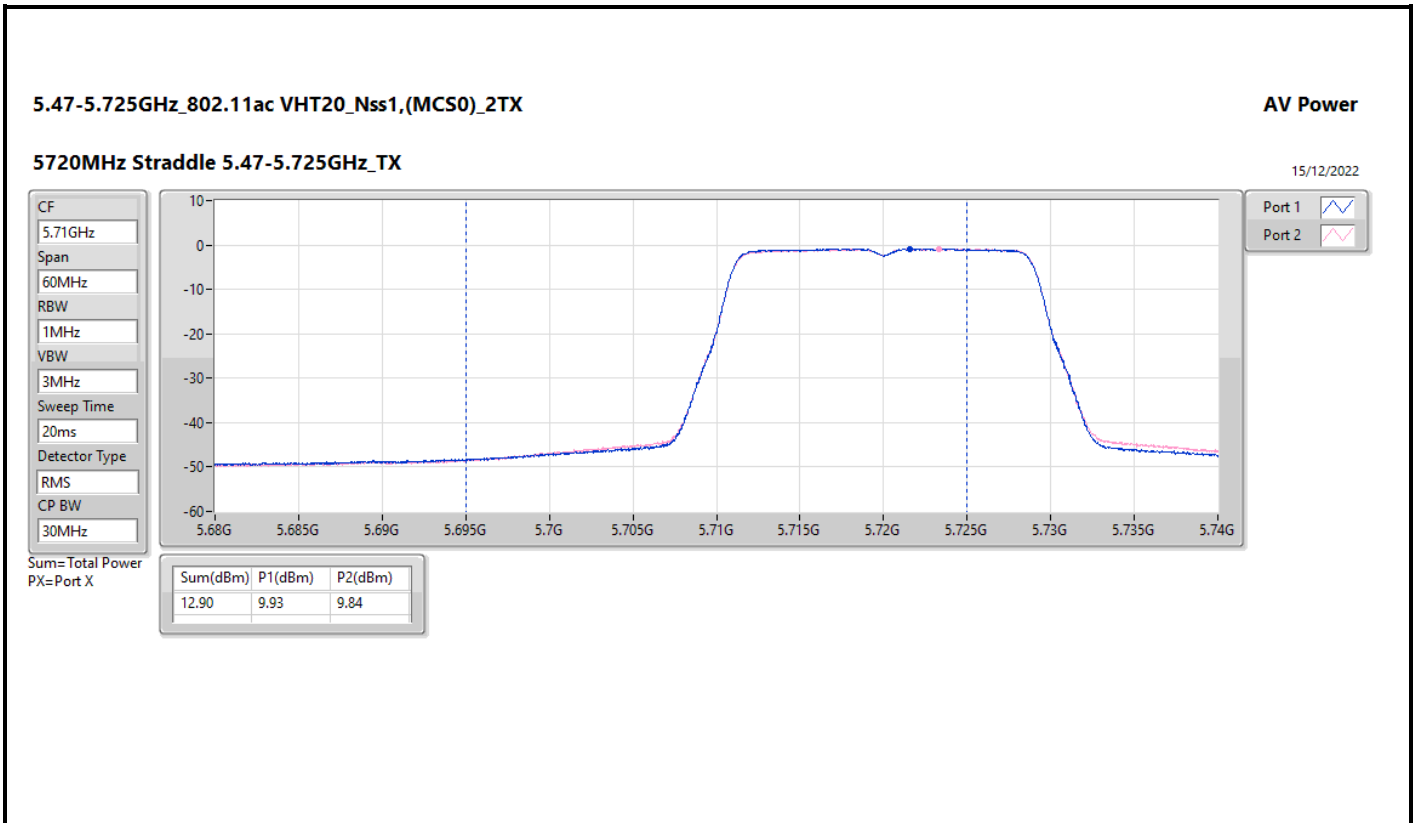

DG = Directional Gain; Port X = Port X output power

Summary

Mode	Total Power (dBm)	Total Power (W)	EIRP (dBm)	EIRP (W)
5.47-5.725GHz	-	-	-	-
802.11ax HEW20-BF_Nss1,(MCS0)_4TX	10.87	0.01222	29.89	0.97499
802.11ax HEW40-BF_Nss1,(MCS0)_4TX	10.89	0.01227	29.91	0.97949
802.11ax HEW80-BF_Nss1,(MCS0)_4TX	10.80	0.01202	29.82	0.95940
802.11ax HEW160-BF_Nss1,(MCS0)_4TX	10.87	0.01222	29.89	0.97499
5.725-5.85GHz	-	-	-	-
802.11ax HEW20-BF_Nss1,(MCS0)_4TX	16.84	0.04831	35.86	3.85478
802.11ax HEW40-BF_Nss1,(MCS0)_4TX	16.84	0.04831	35.86	3.85478
802.11ax HEW80-BF_Nss1,(MCS0)_4TX	16.81	0.04797	35.83	3.82825