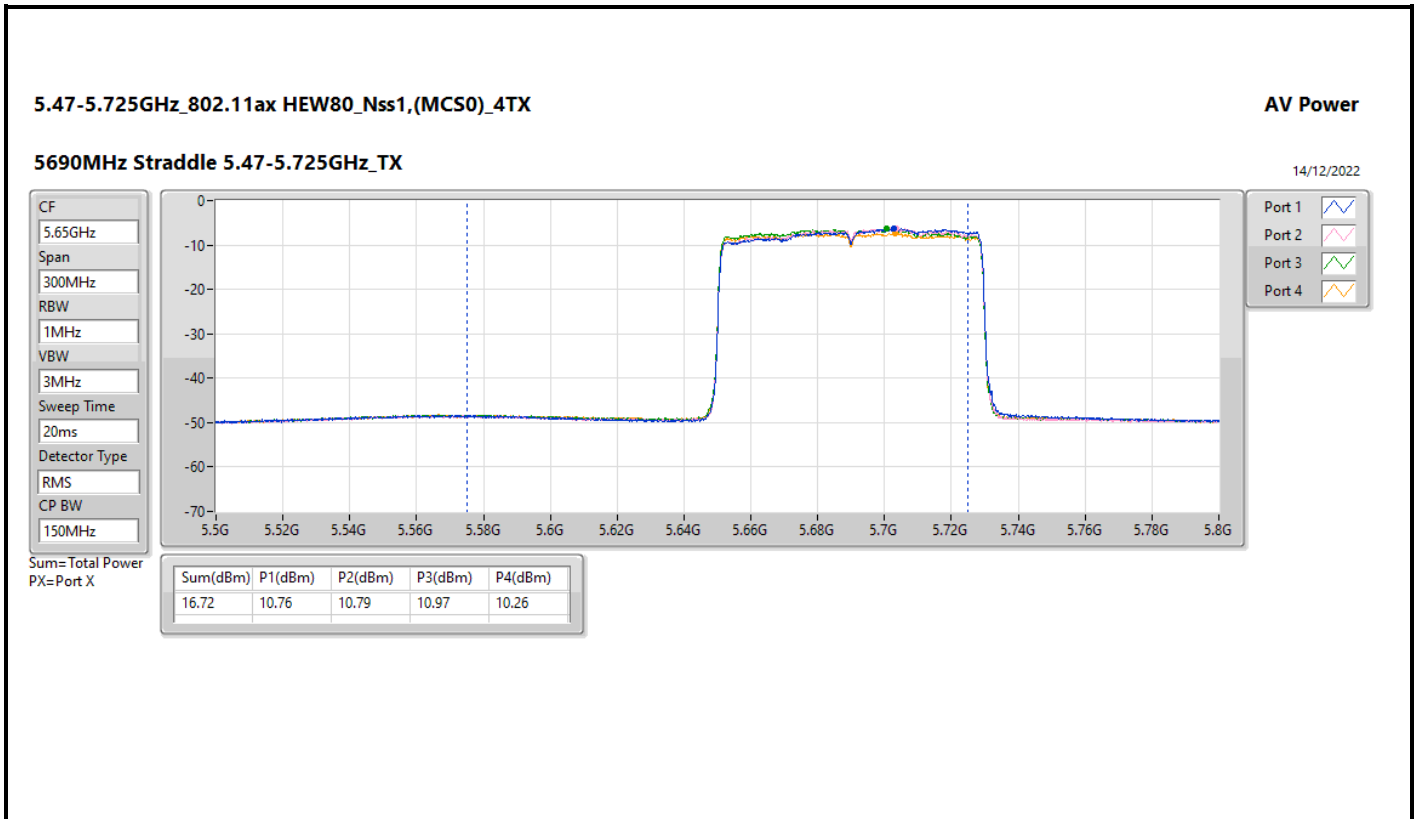

Average Power_Non-Beamforming_Radio 2

Appendix C.2

Summary

Mode	Total Power (dBm)	Total Power (W)	EIRP (dBm)	EIRP (W)
5.15-5.25GHz	-	-	-	-
802.11a_Nss1,(6Mbps)_4TX	17.11	0.05140	30.11	1.02565
802.11n HT20_Nss1,(MCS0)_4TX	17.16	0.05200	30.16	1.03753
802.11n HT40_Nss1,(MCS0)_4TX	19.97	0.09931	32.97	1.98153
802.11ac VHT20_Nss1,(MCS0)_4TX	17.20	0.05248	30.20	1.04713
802.11ac VHT40_Nss1,(MCS0)_4TX	20.22	0.10520	33.22	2.09894
802.11ac VHT80_Nss1,(MCS0)_4TX	14.71	0.02958	27.71	0.59020
802.11ac VHT160_Nss1,(MCS0)_4TX	9.23	0.00838	22.23	0.16711
802.11ax HEW20_Nss1,(MCS0)_4TX	17.52	0.05649	30.52	1.12720
802.11ax HEW40_Nss1,(MCS0)_4TX	20.29	0.10691	33.29	2.13304
802.11ax HEW80_Nss1,(MCS0)_4TX	15.16	0.03281	28.16	0.65464
802.11ax HEW160_Nss1,(MCS0)_4TX	9.76	0.00946	22.76	0.18880
5.25-5.35GHz	-	-	-	-
802.11a_Nss1,(6Mbps)_4TX	11.15	0.01303	24.15	0.26002
802.11n HT20_Nss1,(MCS0)_4TX	10.91	0.01233	23.91	0.24604
802.11n HT40_Nss1,(MCS0)_4TX	13.82	0.02410	26.82	0.48084
802.11ac VHT20_Nss1,(MCS0)_4TX	11.05	0.01274	24.05	0.25410
802.11ac VHT40_Nss1,(MCS0)_4TX	13.98	0.02500	26.98	0.49888
802.11ac VHT80_Nss1,(MCS0)_4TX	14.06	0.02547	27.06	0.50816
802.11ac VHT160_Nss1,(MCS0)_4TX	9.01	0.00796	22.01	0.15885
802.11ax HEW20_Nss1,(MCS0)_4TX	11.45	0.01396	24.45	0.27861
802.11ax HEW40_Nss1,(MCS0)_4TX	14.42	0.02767	27.42	0.55208
802.11ax HEW80_Nss1,(MCS0)_4TX	14.77	0.02999	27.77	0.59841
802.11ax HEW160_Nss1,(MCS0)_4TX	9.81	0.00957	22.81	0.19099
5.47-5.725GHz	-	-	-	-
802.11a_Nss1,(6Mbps)_4TX	10.93	0.01239	23.93	0.24717
802.11n HT20_Nss1,(MCS0)_4TX	10.99	0.01256	23.99	0.25061
802.11n HT40_Nss1,(MCS0)_4TX	14.02	0.02523	27.02	0.50350
802.11ac VHT20_Nss1,(MCS0)_4TX	11.06	0.01276	24.06	0.25468
802.11ac VHT40_Nss1,(MCS0)_4TX	14.32	0.02704	27.32	0.53951
802.11ac VHT80_Nss1,(MCS0)_4TX	16.63	0.04603	29.63	0.91833
802.11ac VHT160_Nss1,(MCS0)_4TX	11.85	0.01531	24.85	0.30549
802.11ax HEW20_Nss1,(MCS0)_4TX	11.20	0.01318	24.20	0.26303
802.11ax HEW40_Nss1,(MCS0)_4TX	14.53	0.02838	27.53	0.56624
802.11ax HEW80_Nss1,(MCS0)_4TX	16.93	0.04932	29.93	0.98401
802.11ax HEW160_Nss1,(MCS0)_4TX	12.43	0.01750	25.43	0.34914
5.725-5.85GHz	-	-	-	-
802.11a_Nss1,(6Mbps)_4TX	22.98	0.19861	35.98	3.96278
802.11n HT20_Nss1,(MCS0)_4TX	22.57	0.18072	35.57	3.60579
802.11n HT40_Nss1,(MCS0)_4TX	22.75	0.18836	35.75	3.75837
802.11ac VHT20_Nss1,(MCS0)_4TX	22.66	0.18450	35.66	3.68129
802.11ac VHT40_Nss1,(MCS0)_4TX	22.80	0.19055	35.80	3.80189
802.11ac VHT80_Nss1,(MCS0)_4TX	21.53	0.14223	34.53	2.83792
802.11ac HEW20_Nss1,(MCS0)_4TX	22.89	0.19454	35.89	3.88150
802.11ax HEW40_Nss1,(MCS0)_4TX	22.85	0.19275	35.85	3.84592
802.11ax HEW80_Nss1,(MCS0)_4TX	21.88	0.15417	34.88	3.07610