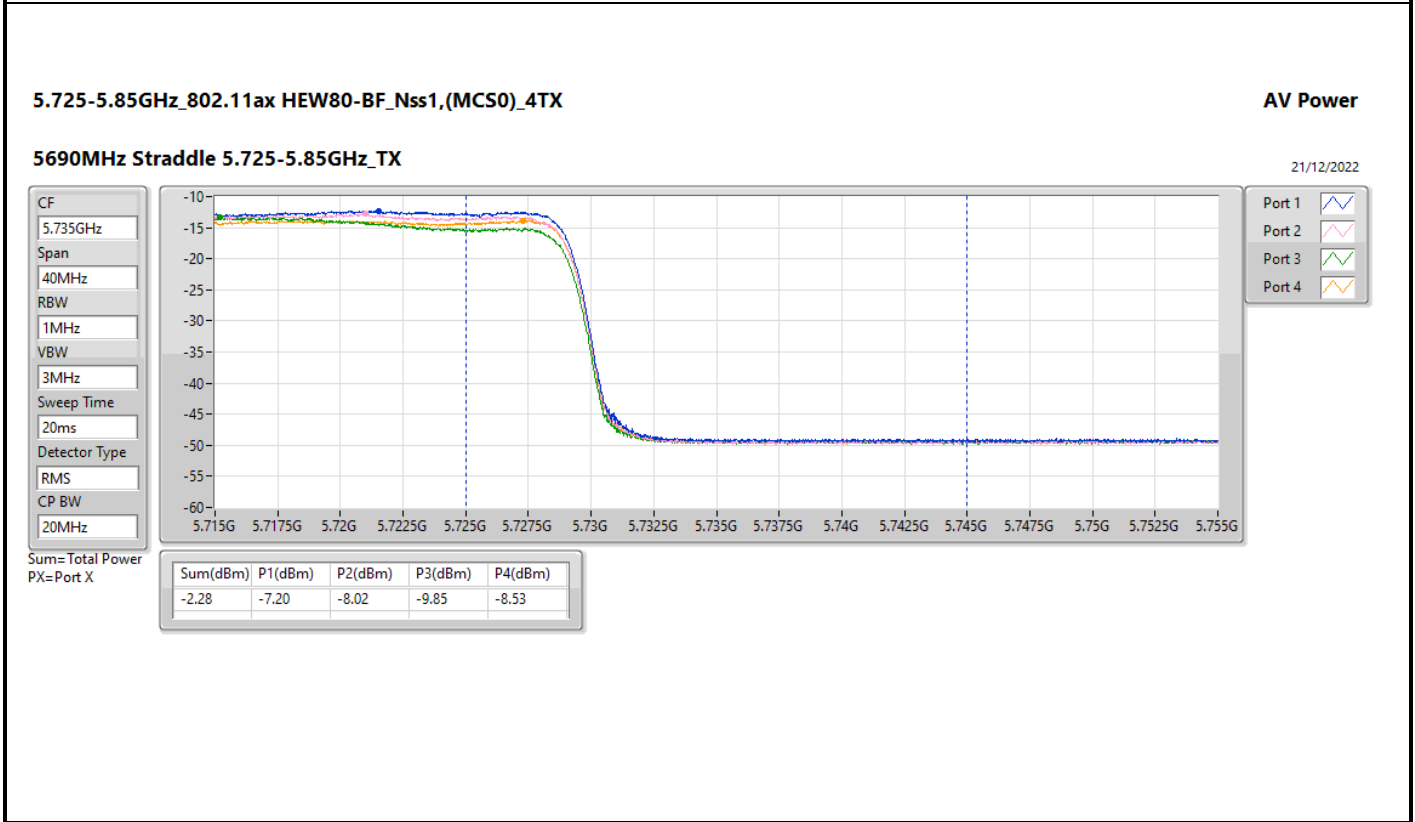

Summary

Mode	Total Power (dBm)	Total Power (W)	EIRP (dBm)	EIRP (W)
5.15-5.25GHz	-	-	-	-
802.11ax HEW20-BF_Nss1,(MCS0)_4TX	16.87	0.04864	35.89	3.88150
802.11ax HEW40-BF_Nss1,(MCS0)_4TX	16.96	0.04966	35.98	3.96278
802.11ax HEW80-BF_Nss1,(MCS0)_4TX	16.87	0.04864	35.89	3.88150
802.11ax HEW160-BF_Nss1,(MCS0)_4TX	11.05	0.01274	30.07	1.01625
5.25-5.35GHz	-	-	-	-
802.11ax HEW20-BF_Nss1,(MCS0)_4TX	10.82	0.01208	29.84	0.96383
802.11ax HEW40-BF_Nss1,(MCS0)_4TX	10.65	0.01161	29.67	0.92683
802.11ax HEW80-BF_Nss1,(MCS0)_4TX	10.73	0.01183	29.75	0.94406
802.11ax HEW160-BF_Nss1,(MCS0)_4TX	10.90	0.01230	29.92	0.98175
5.47-5.725GHz	-	-	-	-
802.11ax HEW20-BF_Nss1,(MCS0)_4TX	10.83	0.01211	29.85	0.96605
802.11ax HEW40-BF_Nss1,(MCS0)_4TX	10.93	0.01239	29.95	0.98855
802.11ax HEW80-BF_Nss1,(MCS0)_4TX	10.92	0.01236	29.94	0.98628
802.11ax HEW160-BF_Nss1,(MCS0)_4TX	10.39	0.01094	29.41	0.87297
5.725-5.85GHz	-	-	-	-
802.11ax HEW20-BF_Nss1,(MCS0)_4TX	16.80	0.04786	35.82	3.81944
802.11ax HEW40-BF_Nss1,(MCS0)_4TX	16.78	0.04764	35.80	3.80189
802.11ax HEW80-BF_Nss1,(MCS0)_4TX	16.46	0.04426	35.48	3.53183