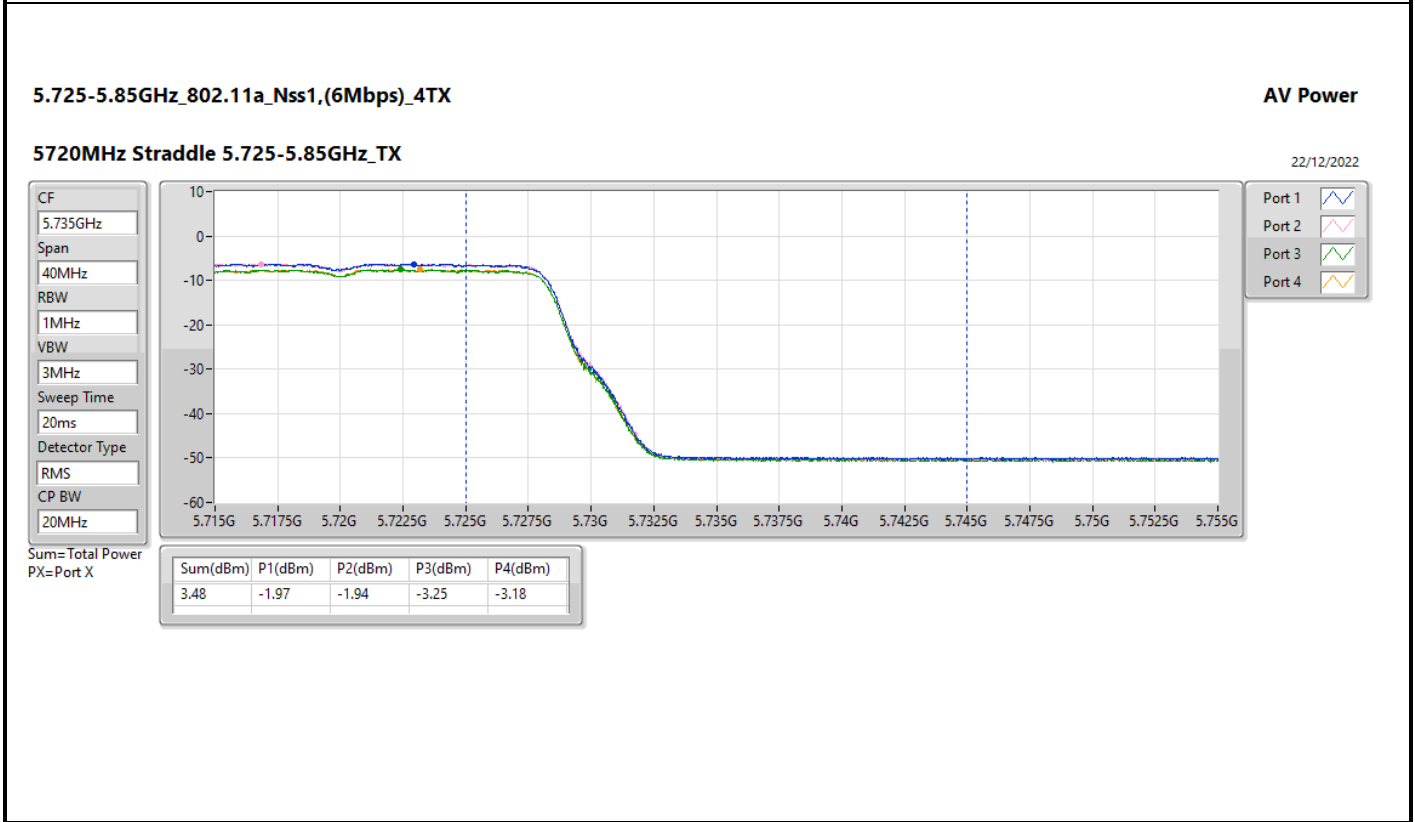

DG = Directional Gain; Port X = Port X output power

5.725-5.85GHz_802.11ac VHT20_Nss1,(MCS0)_4TX

AV Power

5720MHz Straddle 5.725-5.85GHz_TX

22/12/2022

CF
5.735GHz

Span
40MHz

RBW
1MHz