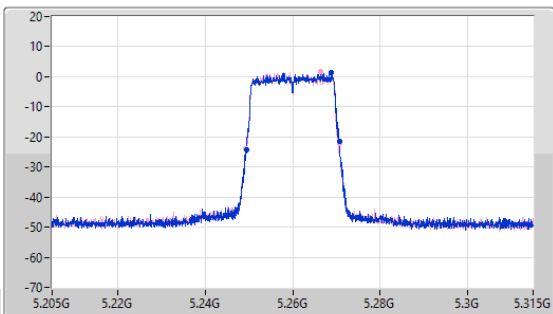

CF
5.26GHz

Span
50MHz

RBW
200kHz

VBW
1MHz

Sweep Time
100ms

Detector Type
Peak