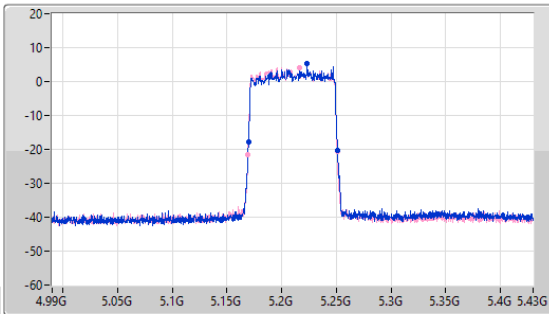

5.15-5.25GHz_802.11ax HEW80_Nss1,(MCS0)_2TX

EBW

5210MHz

15/12/2022

CF: 5.21GHz
Span: 440MHz
RBW: 1MHz
VBW: 3MHz
Sweep Time: 100ms
Detector Type: Peak

CF: 5.21GHz
Span: 200MHz
RBW: 1MHz
VBW: 3MHz
Sweep Time: 100ms
Detector Type: Peak