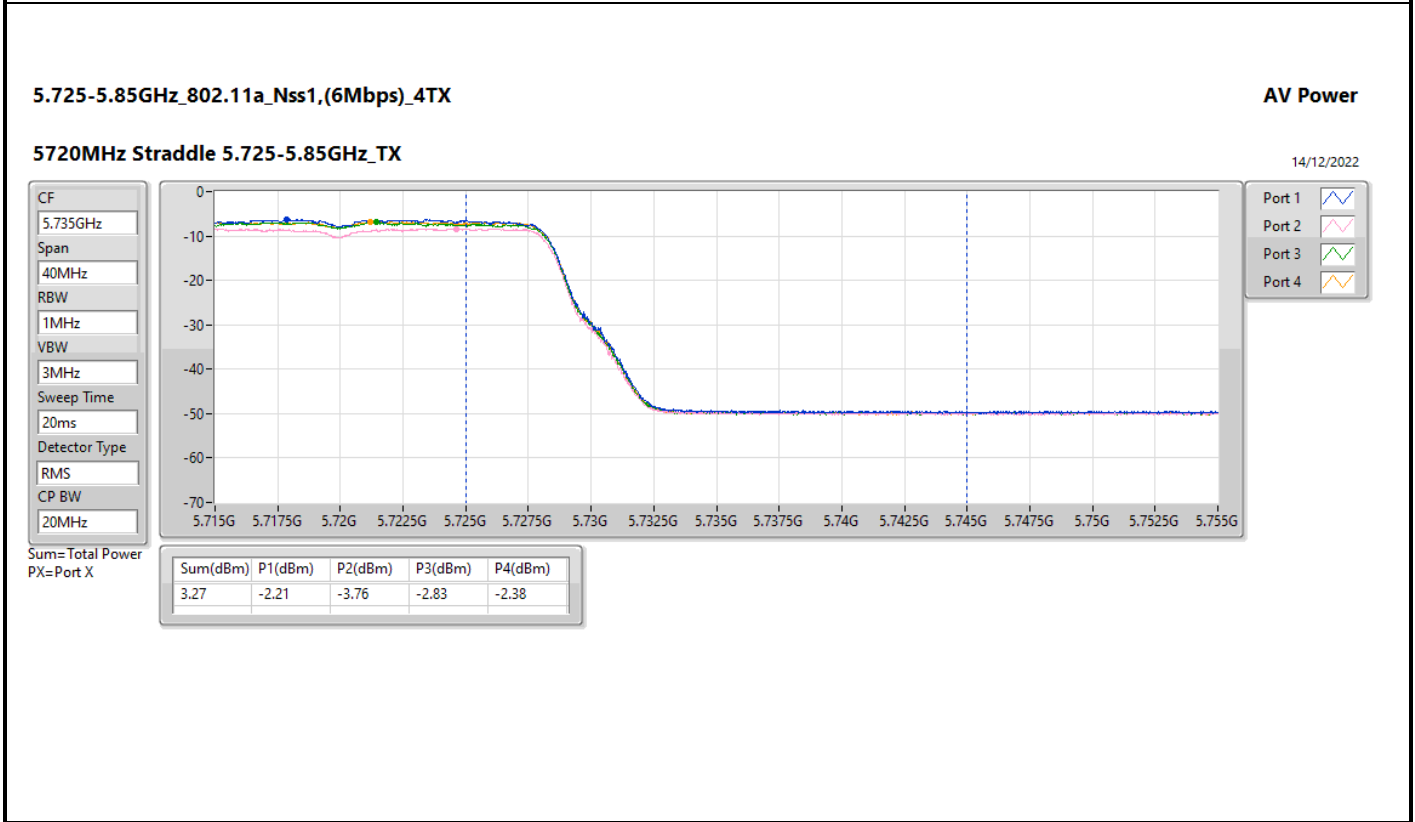

DG = Directional Gain; Port X = Port X output power

5.725-5.85GHz_802.11ax HEW20_Nss1,(MCS0)_4TX

5720MHz Straddle 5.725-5.85GHz_TX

AV Power

14/12/2022

CF: 5.735GHz

Span: 40MHz

RBW: 1MHz