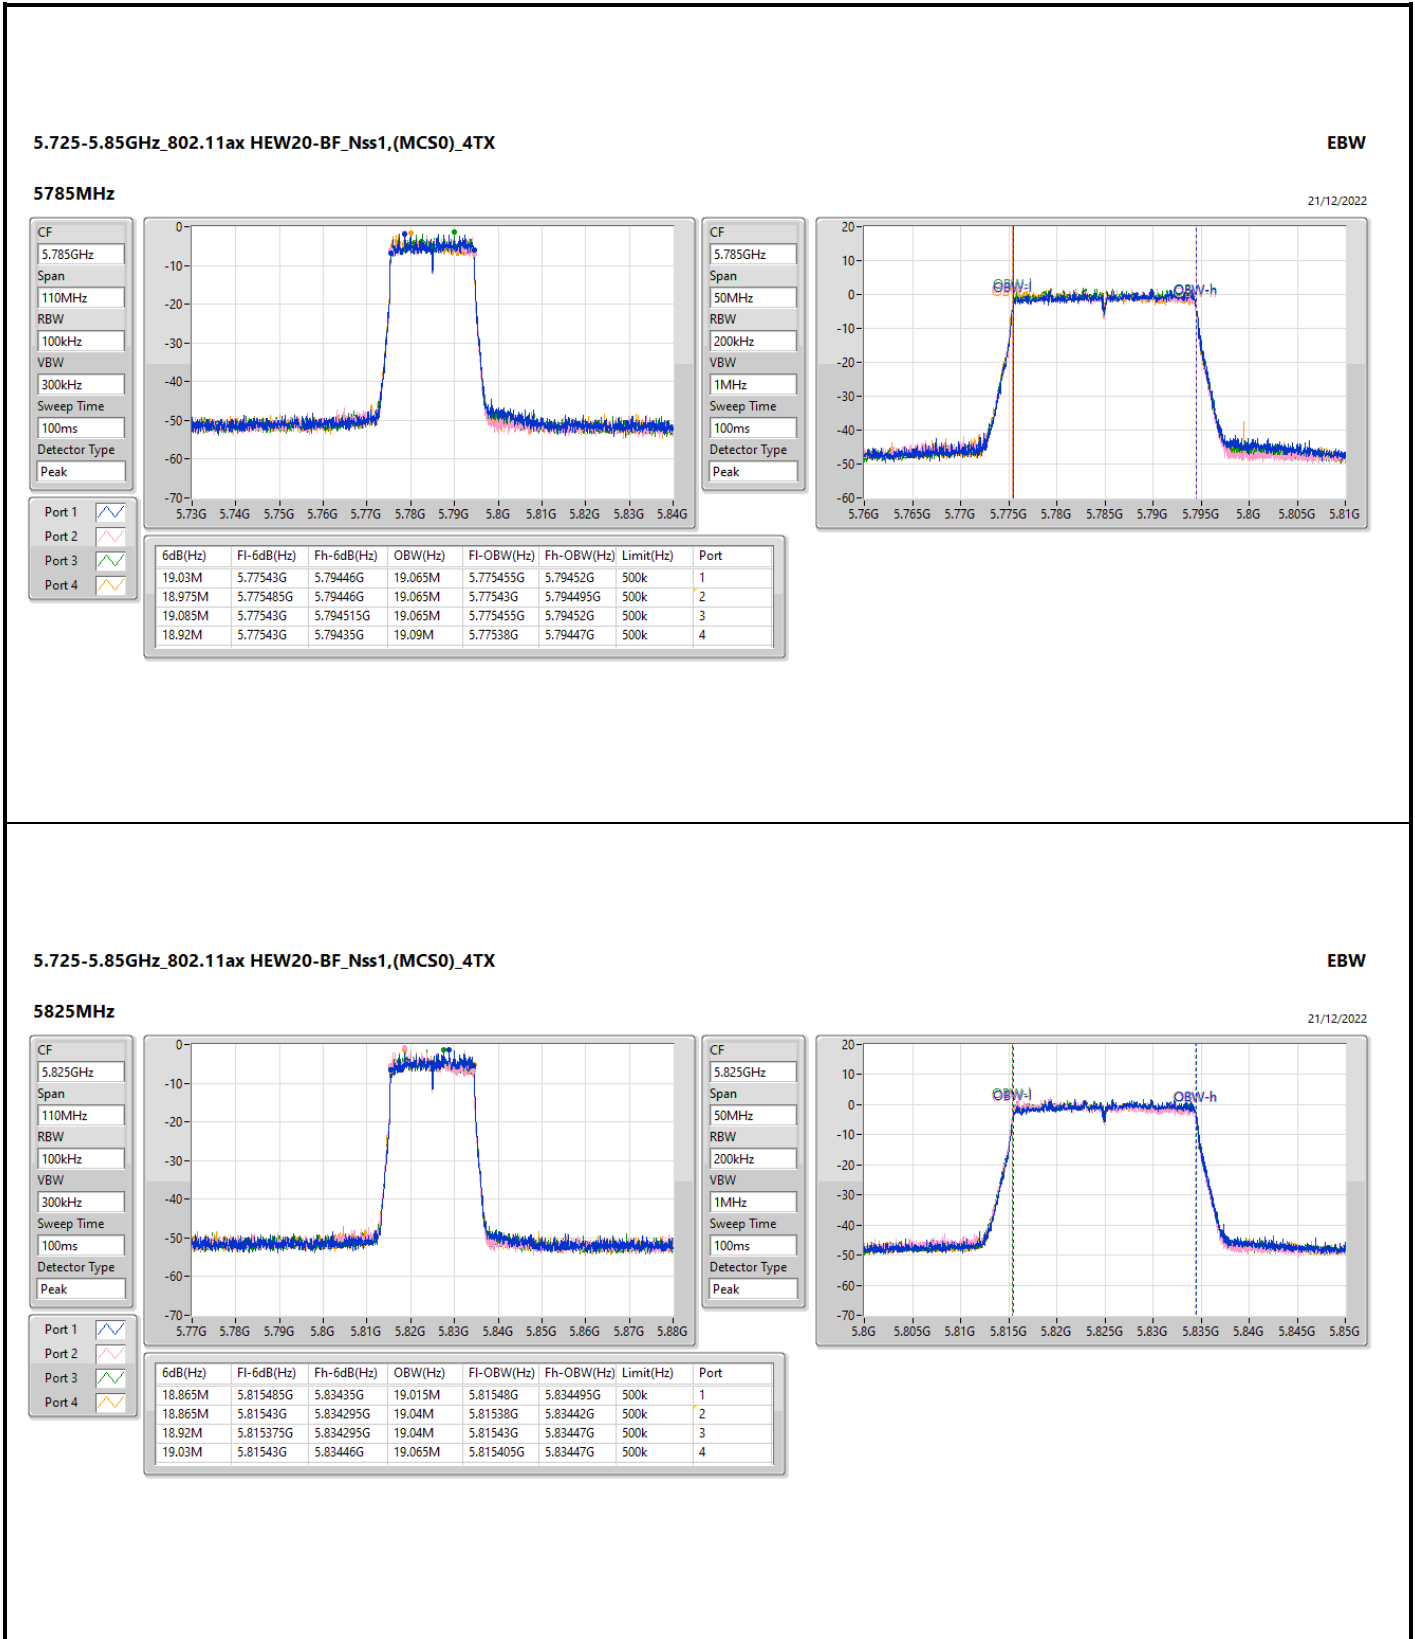

Port X-N dB = Port X 6dB down bandwidth for 5.725-5.85GHz band / 26dB down bandwidth for other band
 Port X-OBW = Port X 99% occupied bandwidth

5.725-5.85GHz_802.11ax HEW40-BF_Nss1,(MCS0)_4TX

EBW

5795MHz