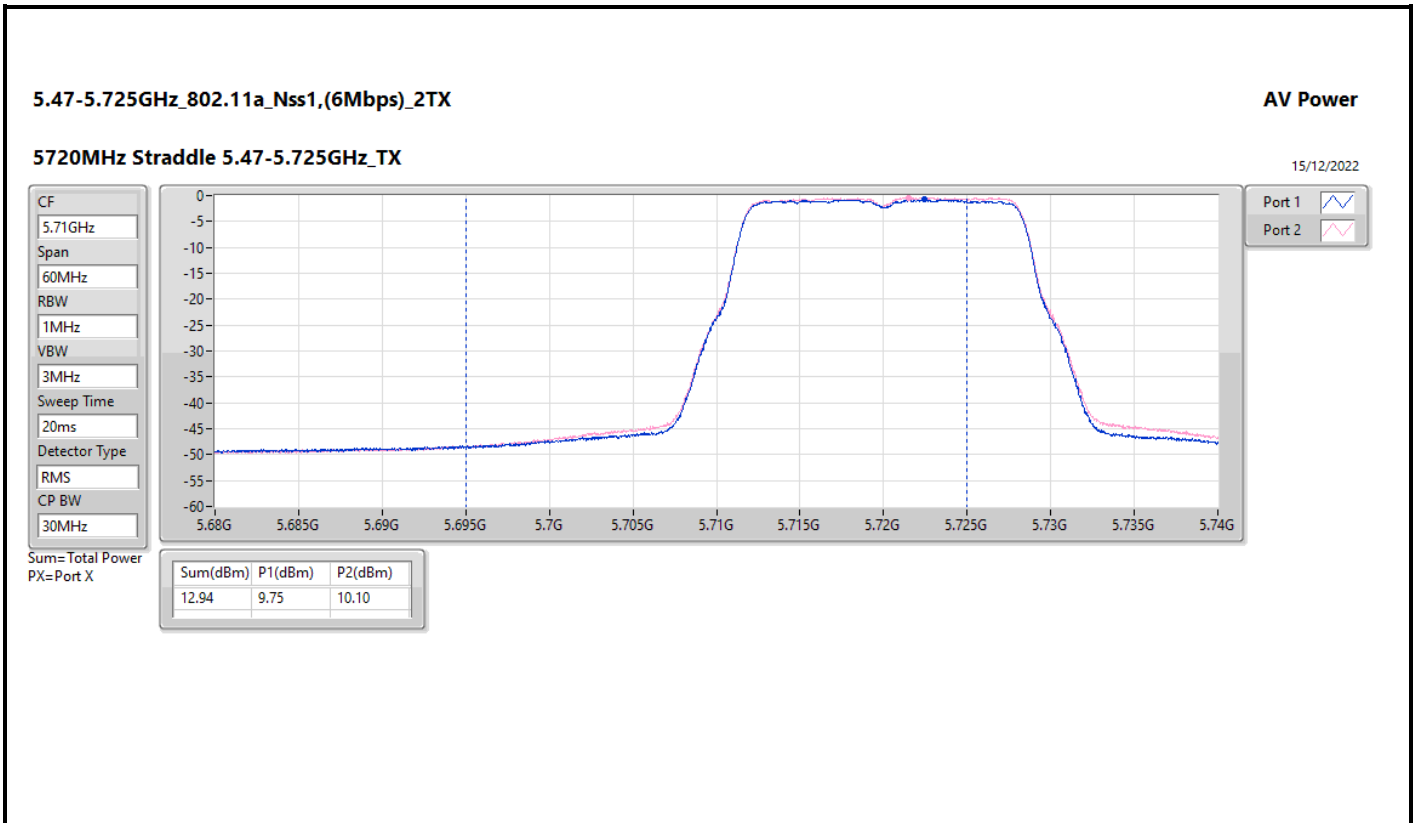

DG = Directional Gain; Port X = Port X output power

Summary

Mode	Total Power (dBm)	Total Power (W)	EIRP (dBm)	EIRP (W)
5.47-5.725GHz	-	-	-	-
802.11ax HEW20-BF_Nss1,(MCS0)_4TX	10.87	0.01222	29.89	0.97499
802.11ax HEW40-BF_Nss1,(MCS0)_4TX	10.89	0.01227	29.91	0.97949
802.11ax HEW80-BF_Nss1,(MCS0)_4TX	10.80	0.01202	29.82	0.95940
802.11ax HEW160-BF_Nss1,(MCS0)_4TX	10.87	0.01222	29.89	0.97499
5.725-5.85GHz	-	-	-	-
802.11ax HEW20-BF_Nss1,(MCS0)_4TX	16.84	0.04831	35.86	3.85478
802.11ax HEW40-BF_Nss1,(MCS0)_4TX	16.84	0.04831	35.86	3.85478
802.11ax HEW80-BF_Nss1,(MCS0)_4TX	16.81	0.04797	35.83	3.82825