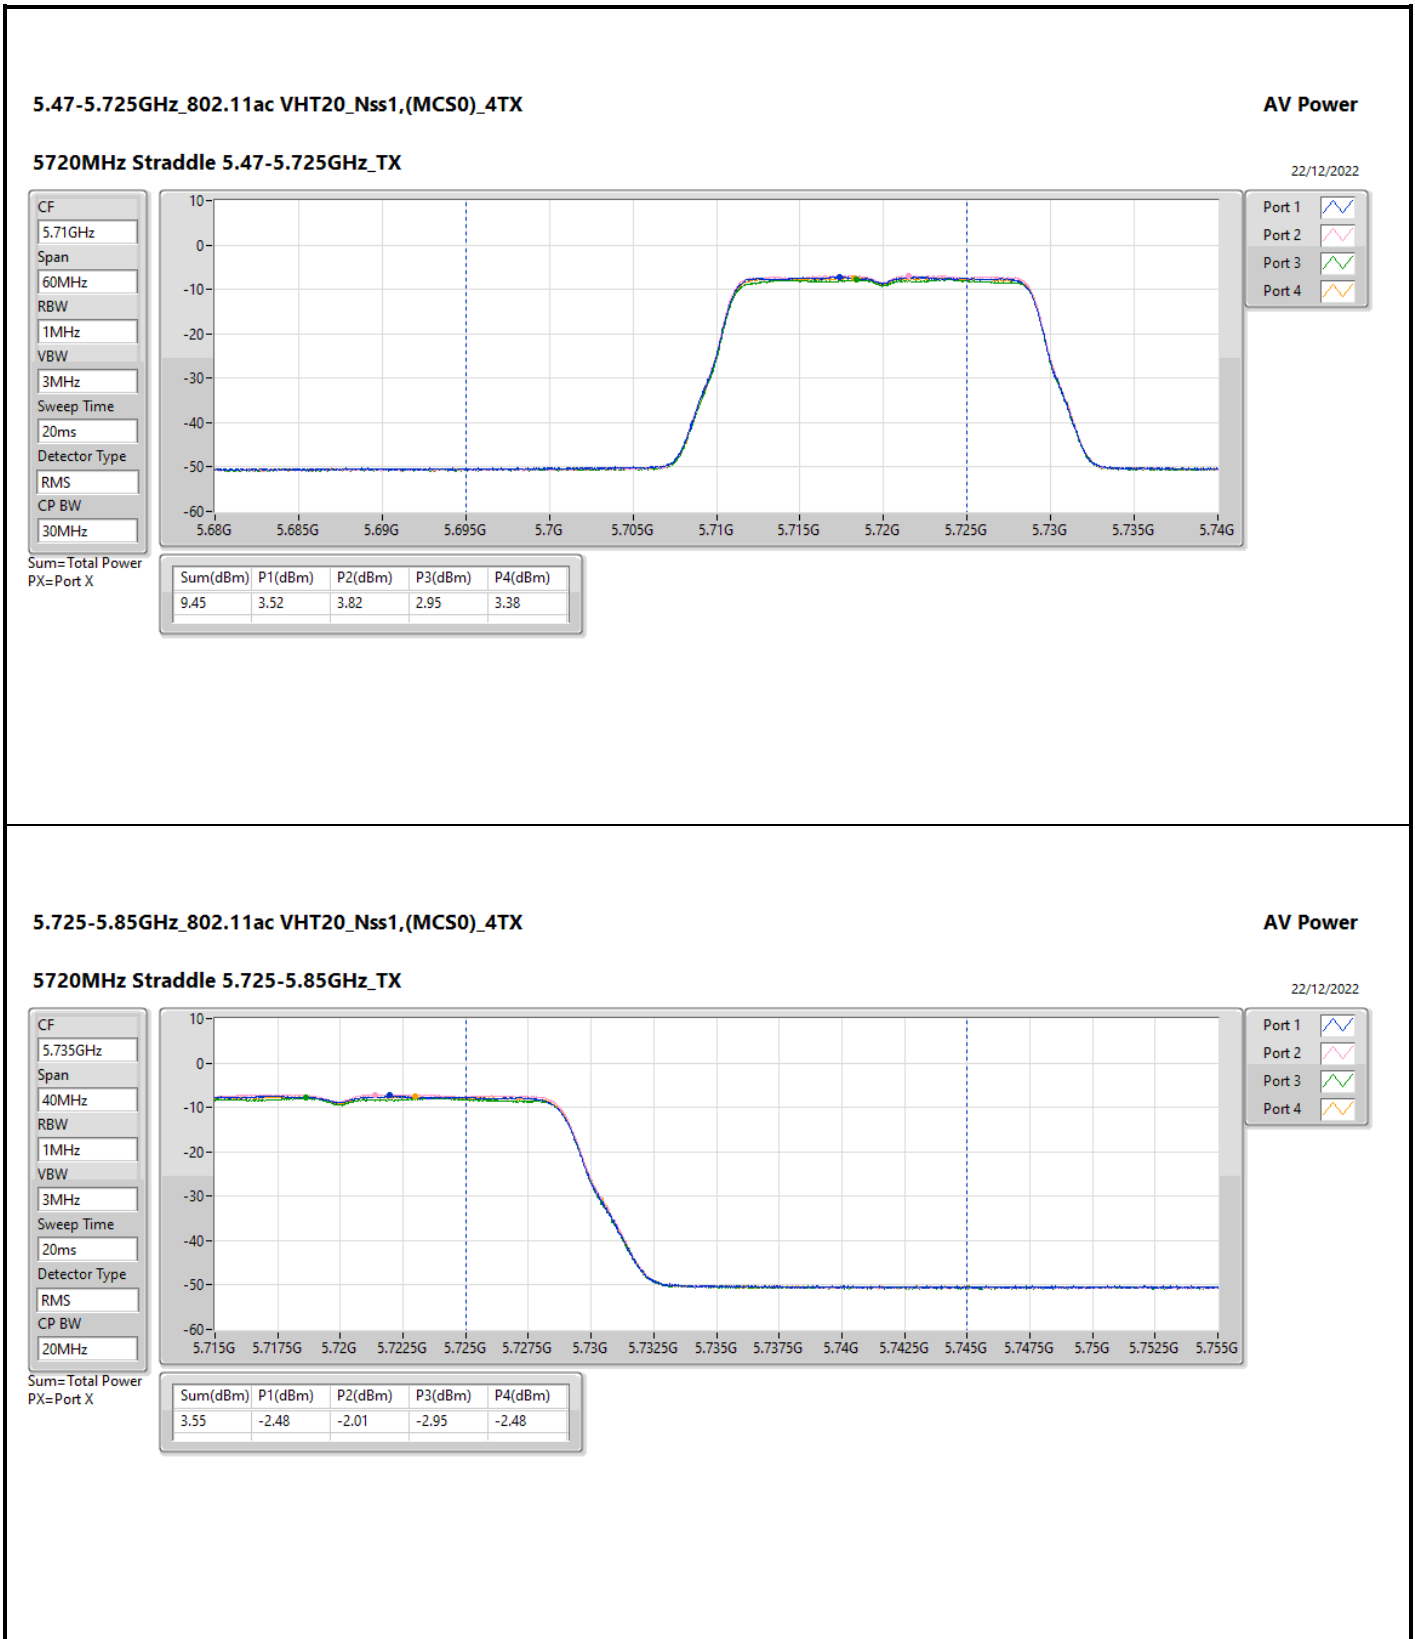

CF
5.735GHz

Span
40MHz

RBW
1MHz

VBW
3MHz

Sweep Time
20ms

Detector Type
RMS

CP BW
20MHz

Port 1

Port 2

Port 3

Port 4