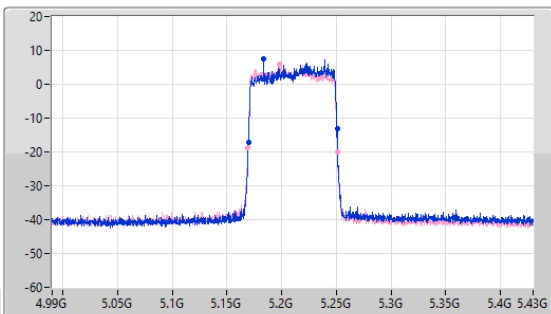

5.15-5.25GHz_802.11ax HEW80-BF_Nss1,(MCS0)_2TX

EBW

5210MHz

18/12/2022

CF
5.21GHz
Span
440MHz
RBW
1MHz
VBW
3MHz
Sweep Time
100ms
Detector Type
Peak

CF
5.21GHz
Span
200MHz
RBW
1MHz
VBW
3MHz
Sweep Time
100ms
Detector Type
Peak