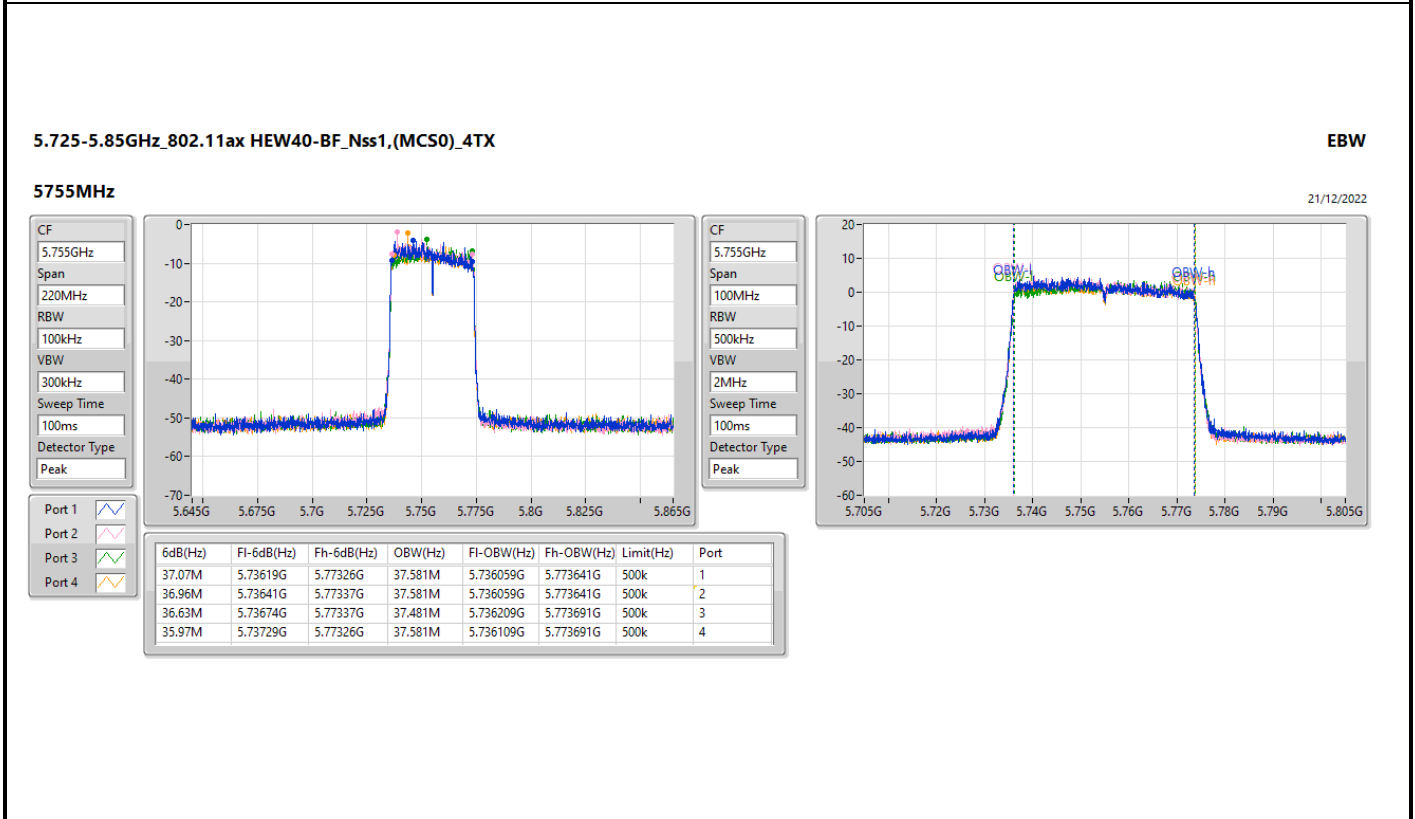

Port X-N dB = Port X 6dB down bandwidth for 5.725-5.85GHz band / 26dB down bandwidth for other band
 Port X-OBW = Port X 99% occupied bandwidth

5.725-5.85GHz_802.11ax HEW40-BF_Nss1,(MCS0)_4TX

EBW

5795MHz