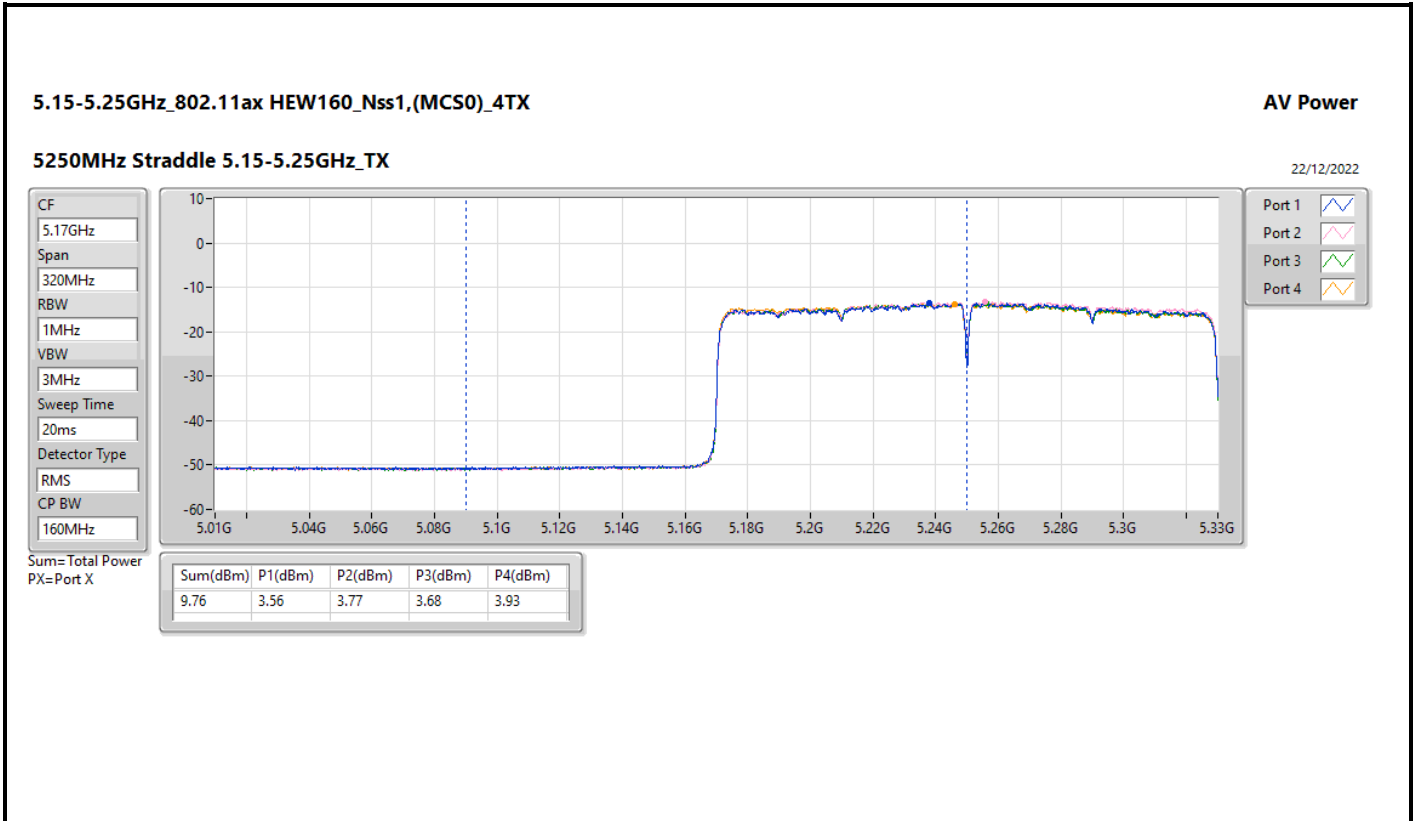

Summary

Mode	Total Power (dBm)	Total Power (W)	EIRP (dBm)	EIRP (W)
5.15-5.25GHz	-	-	-	-
802.11a_Nss1,(6Mbps)_2TX	15.62	0.03648	28.62	0.72778
802.11n HT20_Nss1,(MCS0)_2TX	16.43	0.04395	29.43	0.87700
802.11n HT40_Nss1,(MCS0)_2TX	16.74	0.04721	29.74	0.94189
802.11ac VHT20_Nss1,(MCS0)_2TX	16.70	0.04677	29.70	0.93325
802.11ac VHT40_Nss1,(MCS0)_2TX	17.16	0.05200	30.16	1.03753
802.11ac VHT80_Nss1,(MCS0)_2TX	14.64	0.02911	27.64	0.58076
802.11ax HEW20_Nss1,(MCS0)_2TX	16.90	0.04898	29.90	0.97724
802.11ax HEW40_Nss1,(MCS0)_2TX	17.21	0.05260	30.21	1.04954
802.11ax HEW80_Nss1,(MCS0)_2TX	14.67	0.02931	27.67	0.58479
5.25-5.35GHz	-	-	-	-
802.11a_Nss1,(6Mbps)_2TX	13.28	0.02128	26.28	0.42462
802.11n HT20_Nss1,(MCS0)_2TX	13.72	0.02355	26.72	0.46989
802.11n HT40_Nss1,(MCS0)_2TX	14.22	0.02642	27.22	0.52723
802.11ac VHT20_Nss1,(MCS0)_2TX	14.12	0.02582	27.12	0.51523
802.11ac VHT40_Nss1,(MCS0)_2TX	14.43	0.02773	27.43	0.55335
802.11ac VHT80_Nss1,(MCS0)_2TX	12.60	0.01820	25.60	0.36308
802.11ax HEW20_Nss1,(MCS0)_2TX	14.17	0.02612	27.17	0.52119
802.11ax HEW40_Nss1,(MCS0)_2TX	14.46	0.02793	27.46	0.55719
802.11ax HEW80_Nss1,(MCS0)_2TX	12.64	0.01837	25.64	0.36644
5.47-5.725GHz	-	-	-	-
802.11a_Nss1,(6Mbps)_2TX	14.00	0.02512	27.00	0.50119
802.11n HT20_Nss1,(MCS0)_2TX	14.20	0.02630	27.20	0.52481
802.11n HT40_Nss1,(MCS0)_2TX	16.81	0.04797	29.81	0.95719
802.11ac VHT20_Nss1,(MCS0)_2TX	14.32	0.02704	27.32	0.53951
802.11ac VHT40_Nss1,(MCS0)_2TX	16.82	0.04808	29.82	0.95940
802.11ac VHT80_Nss1,(MCS0)_2TX	16.84	0.04831	29.84	0.96383
802.11ax HEW20_Nss1,(MCS0)_2TX	14.43	0.02773	27.43	0.55335
802.11ax HEW40_Nss1,(MCS0)_2TX	16.91	0.04909	29.91	0.97949
802.11ax HEW80_Nss1,(MCS0)_2TX	16.88	0.04875	29.88	0.97275
5.725-5.85GHz	-	-	-	-
802.11a_Nss1,(6Mbps)_2TX	22.93	0.19634	35.93	3.91742
802.11n HT20_Nss1,(MCS0)_2TX	22.74	0.18793	35.74	3.74973
802.11n HT40_Nss1,(MCS0)_2TX	22.56	0.18030	35.56	3.59749
802.11ac VHT20_Nss1,(MCS0)_2TX	22.83	0.19187	35.83	3.82825
802.11ac VHT40_Nss1,(MCS0)_2TX	22.63	0.18323	35.63	3.65595
802.11ac VHT80_Nss1,(MCS0)_2TX	18.43	0.06966	31.43	1.38995
802.11ax HEW20_Nss1,(MCS0)_2TX	22.85	0.19275	35.85	3.84592
802.11ax HEW40_Nss1,(MCS0)_2TX	22.65	0.18408	35.65	3.67282
802.11ax HEW80_Nss1,(MCS0)_2TX	18.57	0.07194	31.57	1.43549