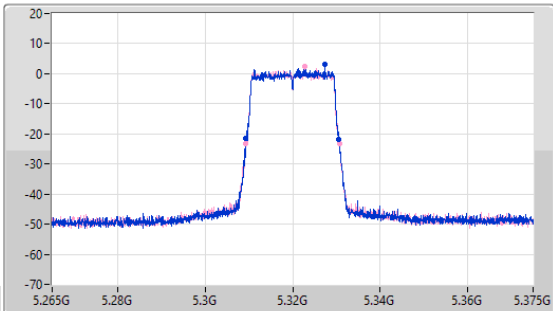

5.25-5.35GHz_802.11ax_HEW20-BF_Nss1,(MCS0)_2TX

EBW

5320MHz

18/12/2022

CF: 5.32GHz
Span: 110MHz
RBW: 200kHz
VBW: 1MHz
Sweep Time: 100ms
Detector Type: Peak

CF: 5.32GHz
Span: 50MHz
RBW: 200kHz
VBW: 1MHz
Sweep Time: 100ms
Detector Type: Peak