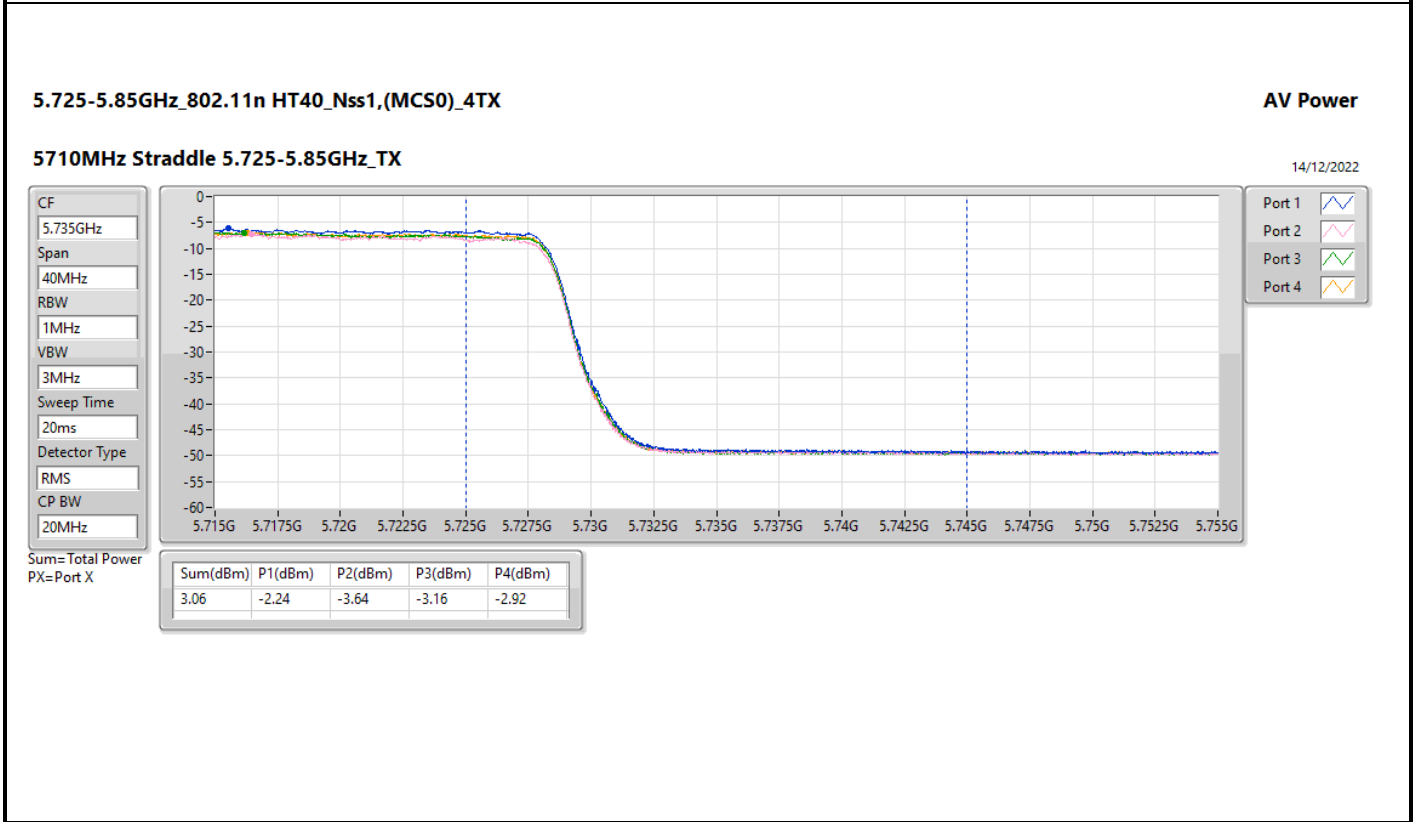

DG = Directional Gain; Port X = Port X output power

5.725-5.85GHz_802.11ax HEW20_Nss1,(MCS0)_4TX

5720MHz Straddle 5.725-5.85GHz_TX

AV Power

14/12/2022

CF: 5.735GHz

Span: 40MHz

RBW: 1MHz