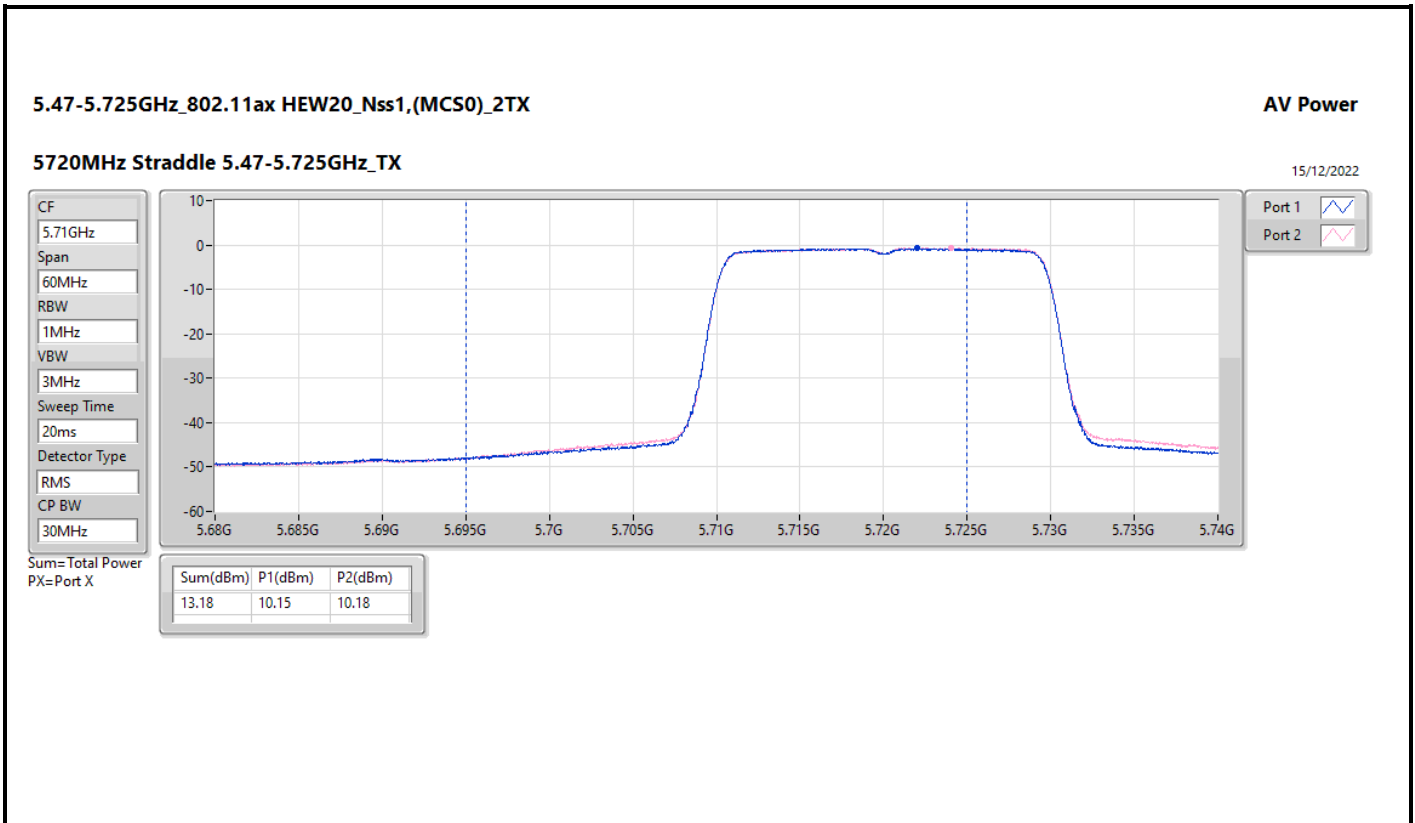

DG = Directional Gain; Port X = Port X output power

Summary

Mode	Total Power (dBm)	Total Power (W)	EIRP (dBm)	EIRP (W)
5.47-5.725GHz	-	-	-	-
802.11ax HEW20-BF_Nss1,(MCS0)_4TX	10.87	0.01222	29.89	0.97499
802.11ax HEW40-BF_Nss1,(MCS0)_4TX	10.89	0.01227	29.91	0.97949
802.11ax HEW80-BF_Nss1,(MCS0)_4TX	10.80	0.01202	29.82	0.95940
802.11ax HEW160-BF_Nss1,(MCS0)_4TX	10.87	0.01222	29.89	0.97499
5.725-5.85GHz	-	-	-	-
802.11ax HEW20-BF_Nss1,(MCS0)_4TX	16.84	0.04831	35.86	3.85478
802.11ax HEW40-BF_Nss1,(MCS0)_4TX	16.84	0.04831	35.86	3.85478
802.11ax HEW80-BF_Nss1,(MCS0)_4TX	16.81	0.04797	35.83	3.82825