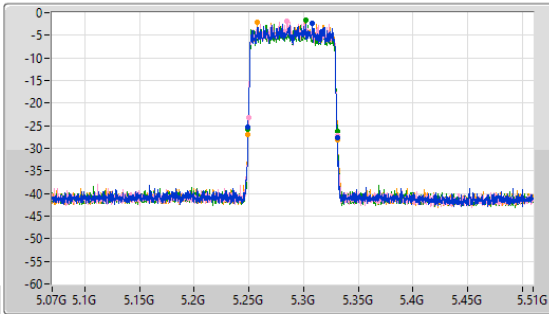

5.25-5.35GHz_802.11ax HEW80-BF_Nss1,(MCS0)_4TX

EBW

5290MHz

21/12/2022

CF
5.29GHz
Span
440MHz
RBW
1MHz
VBW
3MHz
Sweep Time
100ms
Detector Type
Peak

CF
5.29GHz
Span
200MHz
RBW
1MHz
VBW
3MHz
Sweep Time
100ms
Detector Type
Peak