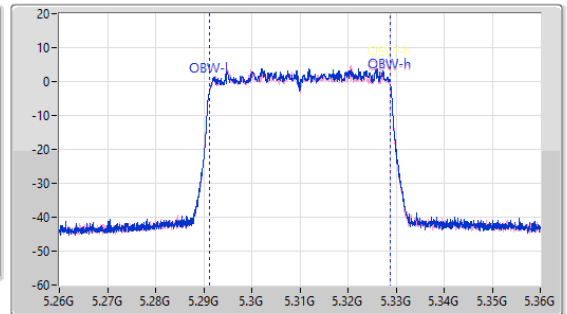

5.25-5.35GHz_802.11ax HEW40_Nss1,(MCS0)_2TX

EBW

5310MHz

15/12/2022

CF
5.31GHz
Span
220MHz
RBW
300kHz
VBW
1MHz
Sweep Time
100ms
Detector Type
Peak

CF
5.31GHz
Span
100MHz
RBW
500kHz
VBW
2MHz
Sweep Time
100ms
Detector Type
Peak