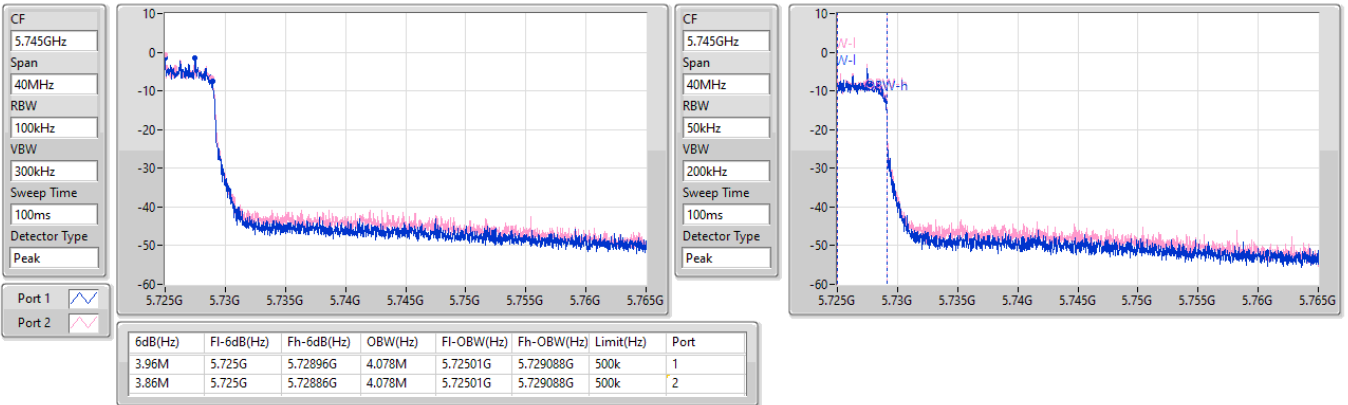

5.47-5.725GHz_802.11ax HEW40_Nss1,(MCS0)_2TX

EBW

5710MHz Straddle 5.47-5.725GHz

15/12/2022

5.725-5.85GHz_802.11ax HEW40_Nss1,(MCS0)_2TX

EBW

5710MHz Straddle 5.725-5.85GHz

15/12/2022