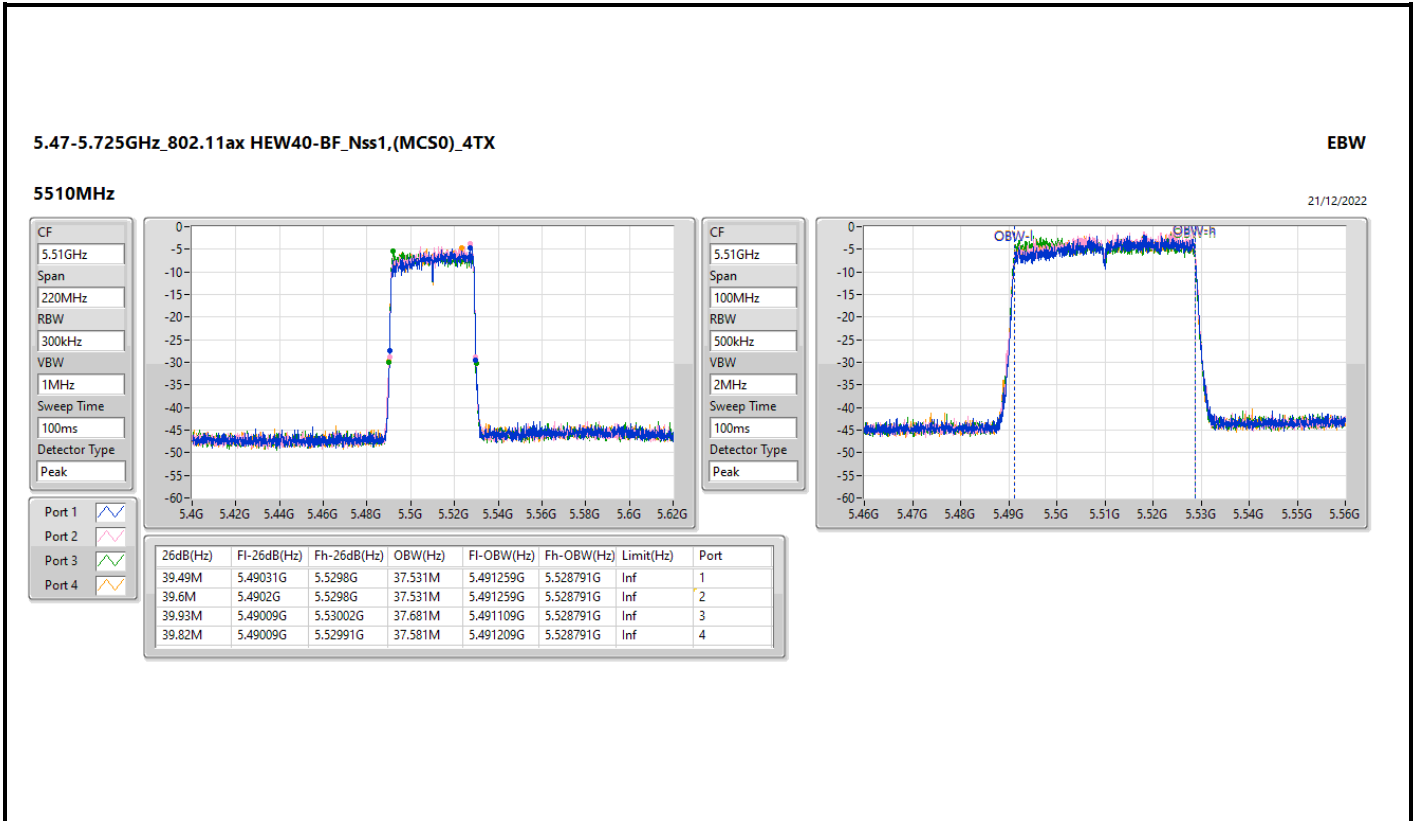

Port X-N dB = Port X 6dB down bandwidth for 5.725-5.85GHz band / 26dB down bandwidth for other band
 Port X-OBW = Port X 99% occupied bandwidth

5.725-5.85GHz_802.11ax HEW40-BF_Nss1,(MCS0)_4TX

EBW

5795MHz