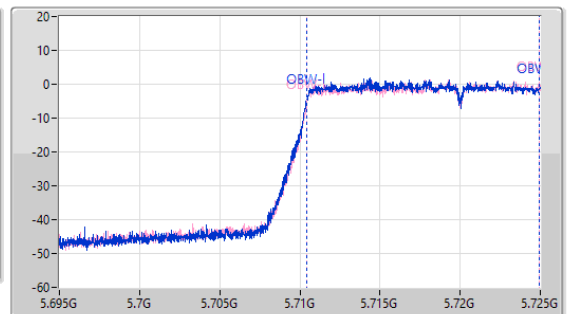

5.47-5.725GHz_802.11ax HEW20-BF_Nss1,(MCS0)_2TX

EBW

5720MHz Straddle 5.47-5.725GHz

18/12/2022

CF: 5.71GHz
 Span: 30MHz
 RBW: 200kHz
 VBW: 1MHz
 Sweep Time: 100ms
 Detector Type: Peak

CF: 5.71GHz
 Span: 30MHz
 RBW: 200kHz
 VBW: 1MHz
 Sweep Time: 100ms
 Detector Type: Peak