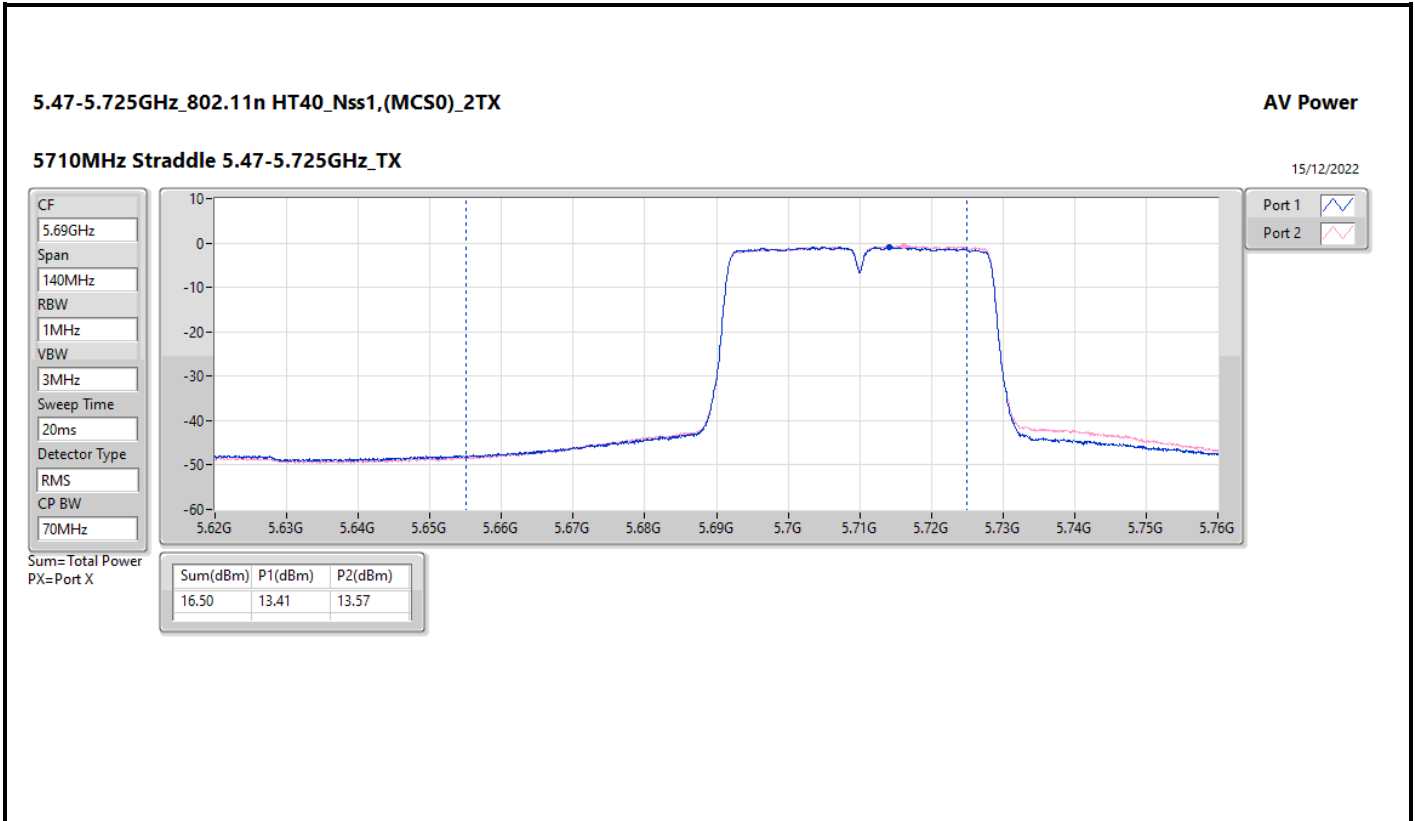

DG = Directional Gain; Port X = Port X output power

Summary

Mode	Total Power (dBm)	Total Power (W)	EIRP (dBm)	EIRP (W)
5.47-5.725GHz	-	-	-	-
802.11ax HEW20-BF_Nss1,(MCS0)_4TX	10.87	0.01222	29.89	0.97499
802.11ax HEW40-BF_Nss1,(MCS0)_4TX	10.89	0.01227	29.91	0.97949
802.11ax HEW80-BF_Nss1,(MCS0)_4TX	10.80	0.01202	29.82	0.95940
802.11ax HEW160-BF_Nss1,(MCS0)_4TX	10.87	0.01222	29.89	0.97499
5.725-5.85GHz	-	-	-	-
802.11ax HEW20-BF_Nss1,(MCS0)_4TX	16.84	0.04831	35.86	3.85478
802.11ax HEW40-BF_Nss1,(MCS0)_4TX	16.84	0.04831	35.86	3.85478
802.11ax HEW80-BF_Nss1,(MCS0)_4TX	16.81	0.04797	35.83	3.82825