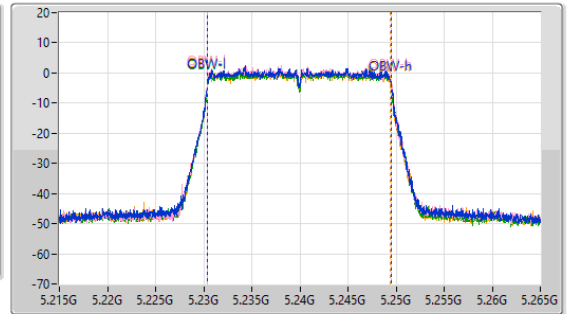

26dB(Hz)	Fl-26dB(Hz)	Fh-26dB(Hz)	OBW(Hz)	Fl-OBW(Hz)	Fh-OBW(Hz)	Limit(Hz)	Port
21.34M	5.229275G	5.250615G	19.04M	5.23043G	5.24947G	Inf	1
21.23M	5.22933G	5.25056G	19.04M	5.23043G	5.24947G	Inf	2
21.23M	5.22933G	5.25056G	19.065M	5.23043G	5.249495G	Inf	3
21.285M	5.229385G	5.25067G	19.015M	5.23043G	5.249445G	Inf	4

5.25-5.35GHz_802.11ax HEW20-BF_Nss1,(MCS0)_4TX

EBW

5260MHz

21/12/2022

CF
5.26GHz
Span
110MHz
RBW
200kHz
VBW
1MHz
Sweep Time
100ms
Detector Type
Peak