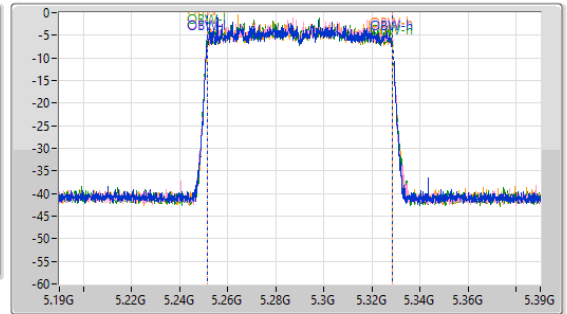

5.25-5.35GHz_802.11ax HEW80-BF_Nss1,(MCS0)_4TX

EBW

5290MHz

21/12/2022

CF
5.29GHz
Span
440MHz
RBW
1MHz
VBW
3MHz
Sweep Time
100ms
Detector Type
Peak

CF
5.29GHz
Span
200MHz
RBW
1MHz
VBW
3MHz
Sweep Time
100ms
Detector Type
Peak