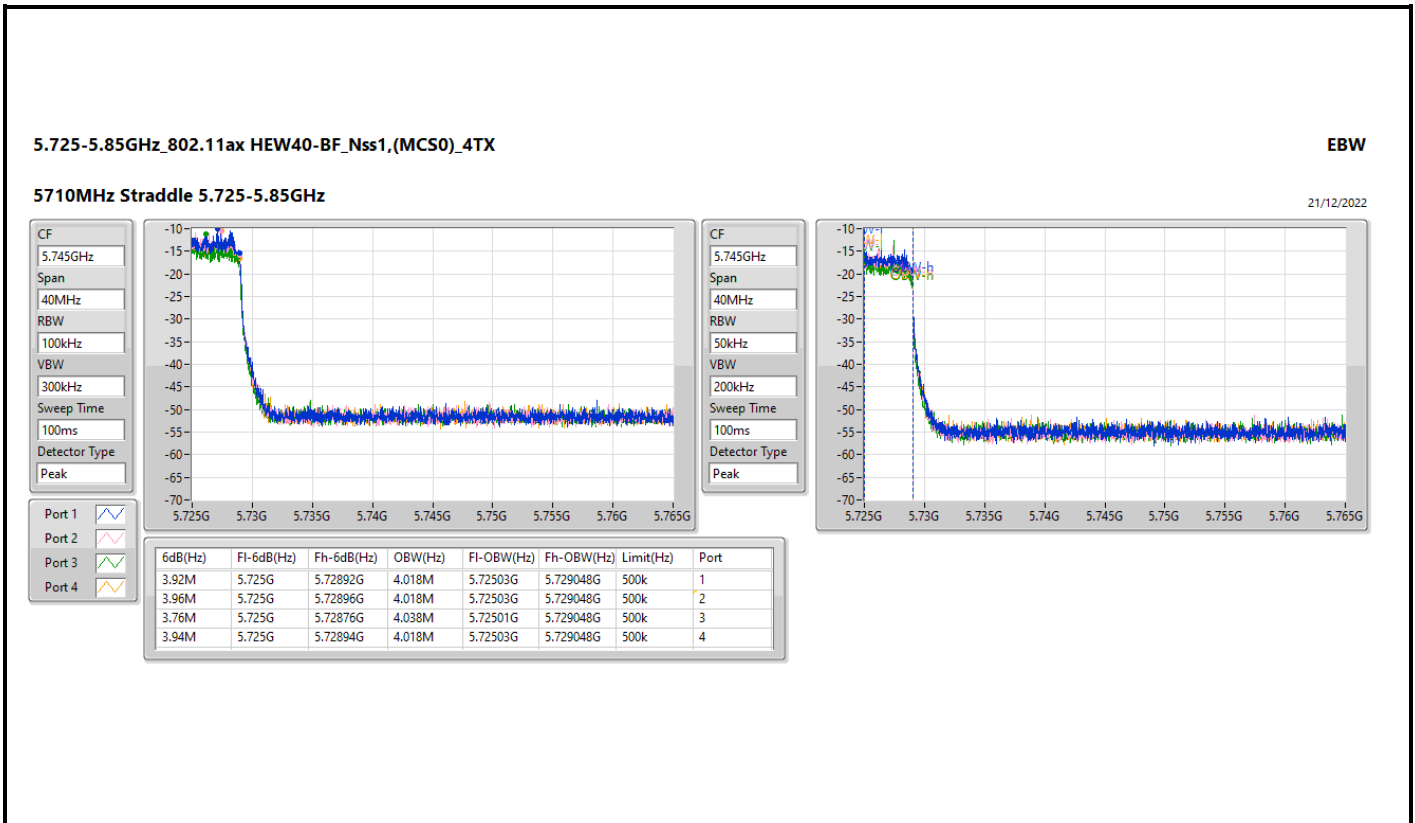

Port X-N dB = Port X 6dB down bandwidth for 5.725-5.85GHz band / 26dB down bandwidth for other band
 Port X-OBW = Port X 99% occupied bandwidth

5.725-5.85GHz_802.11ax HEW40-BF_Nss1,(MCS0)_4TX

EBW

5795MHz