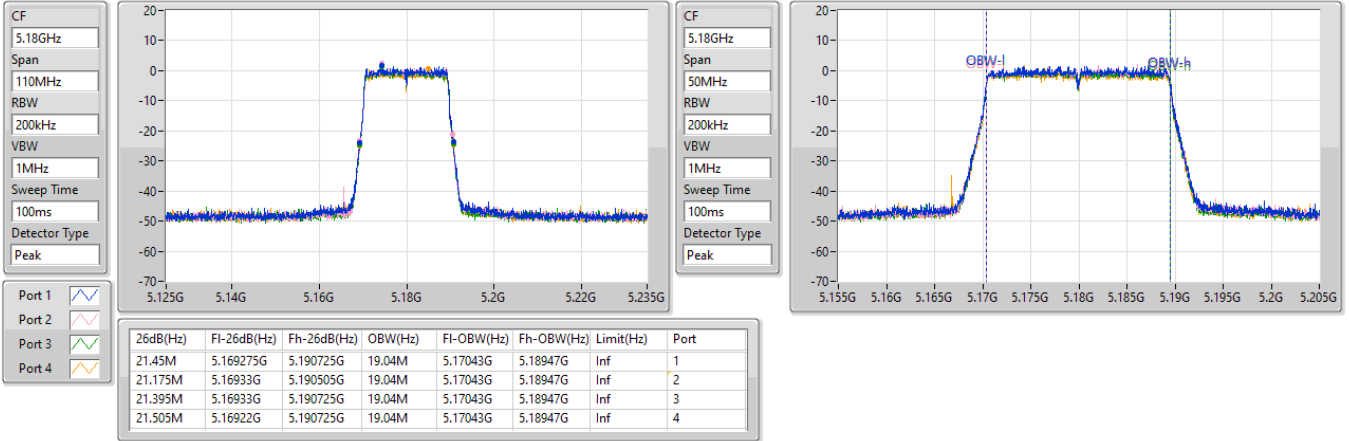

Port X-N dB = Port X 6dB down bandwidth for 5.725-5.85GHz band / 26dB down bandwidth for other band
 Port X-OBW = Port X 99% occupied bandwidth

5.15-5.25GHz_802.11ax HEW20-BF_Nss1,(MCS0)_4TX

EBW

5180MHz

21/12/2022