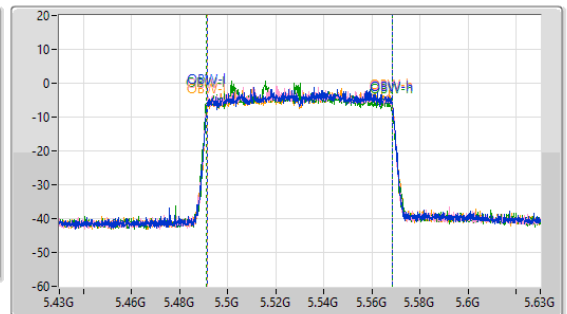

5.47-5.725GHz_802.11ax HEW80-BF_Nss1,(MCS0)_4TX

EBW

5530MHz

21/12/2022

CF
5.53GHz
Span
440MHz
RBW
1MHz
VBW
3MHz
Sweep Time
100ms
Detector Type
Peak

CF
5.53GHz
Span
200MHz
RBW
1MHz
VBW
3MHz
Sweep Time
100ms
Detector Type
Peak