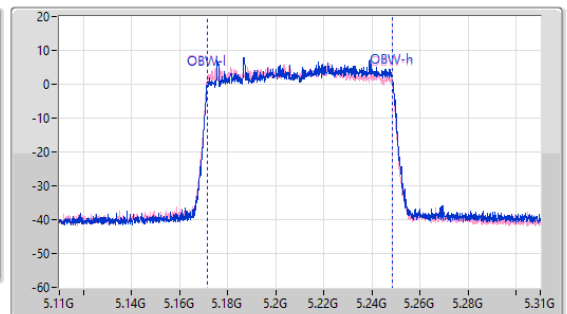

5.15-5.25GHz_802.11ax HEW80-BF_Nss1,(MCS0)_2TX

EBW

5210MHz

18/12/2022

CF
5.21GHz
Span
440MHz
RBW
1MHz
VBW
3MHz
Sweep Time
100ms
Detector Type
Peak

CF
5.21GHz
Span
200MHz
RBW
1MHz
VBW
3MHz
Sweep Time
100ms
Detector Type
Peak