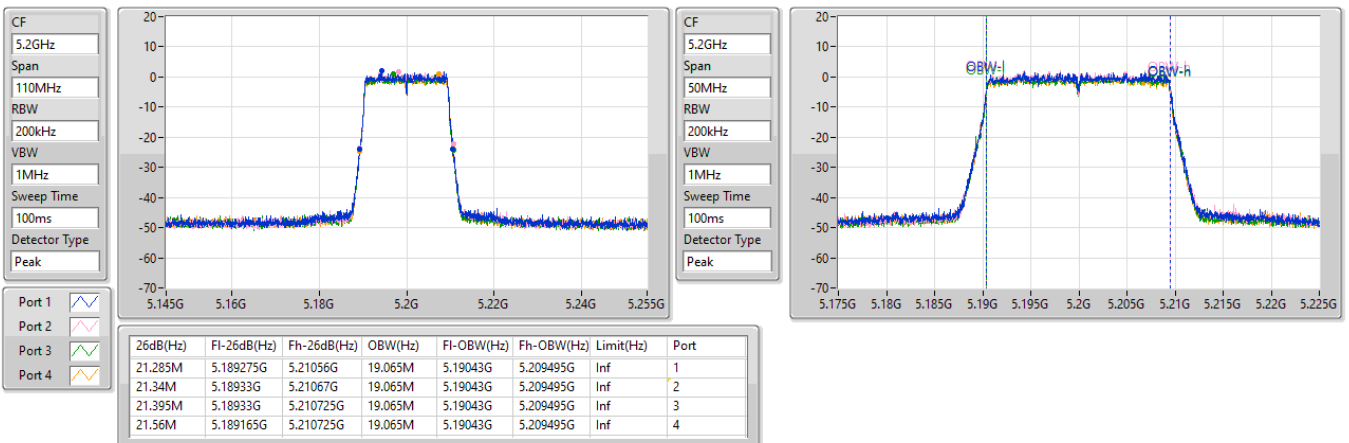

5.15-5.25GHz_802.11ax HEW20-BF_Nss1,(MCS0)_4TX

EBW

5200MHz

21/12/2022