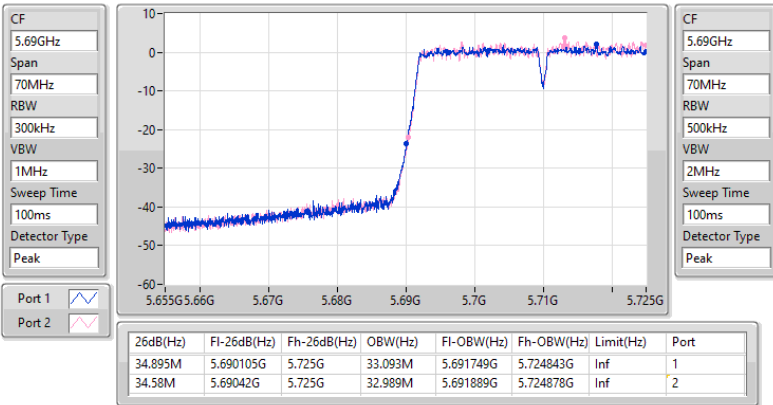

5.47-5.725GHz_802.11n HT40_Nss1,(MCS0)_2TX

EBW

5670MHz

15/12/2022

5.47-5.725GHz_802.11n HT40_Nss1,(MCS0)_2TX

EBW

5710MHz Straddle 5.47-5.725GHz

15/12/2022

5.15-5.25GHz_802.11ac_VHT20_Nss1,(MCS0)_2TX

EBW

5200MHz

15/12/2022

CF: 5.2GHz
 Span: 110MHz
 RBW: 200kHz
 VBW: 1MHz
 Sweep Time: 100ms
 Detector Type: Peak

CF: 5.2GHz
 Span: 50MHz
 RBW: 200kHz
 VBW: 1MHz
 Sweep Time: 100ms
 Detector Type: Peak