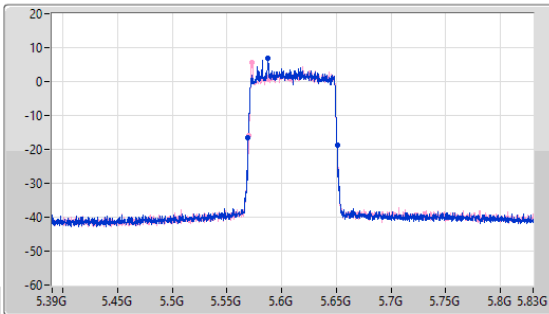

5.47-5.725GHz_802.11ax HEW80-BF_Nss1,(MCS0)_2TX

EBW

5610MHz

18/12/2022

CF: 5.61GHz
Span: 440MHz
RBW: 1MHz
VBW: 3MHz
Sweep Time: 100ms
Detector Type: Peak

CF: 5.61GHz
Span: 200MHz
RBW: 1MHz
VBW: 3MHz
Sweep Time: 100ms
Detector Type: Peak