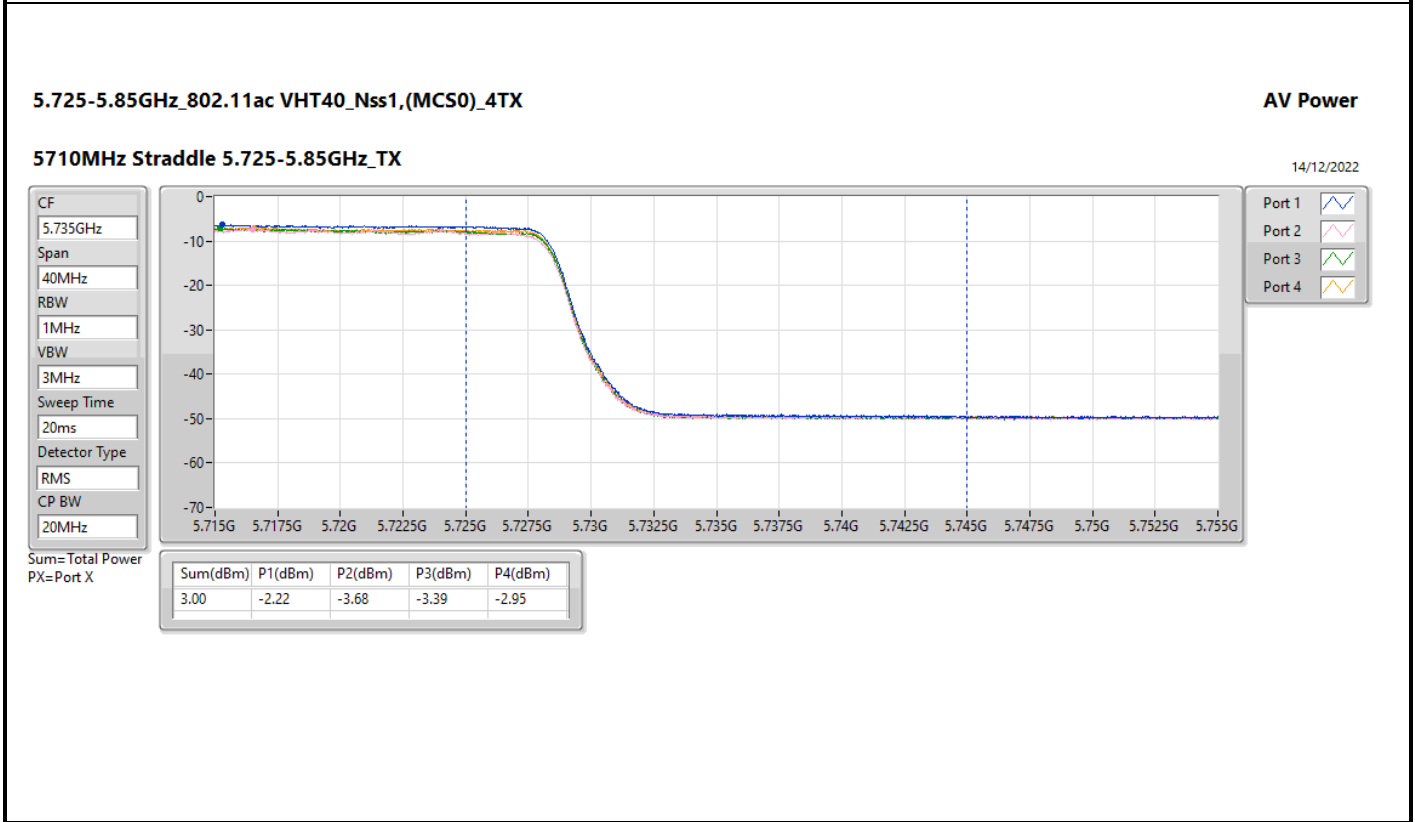

DG = Directional Gain; Port X = Port X output power

5.725-5.85GHz_802.11ax HEW20_Nss1,(MCS0)_4TX

5720MHz Straddle 5.725-5.85GHz_TX

AV Power

14/12/2022

CF: 5.735GHz

Span: 40MHz

RBW: 1MHz