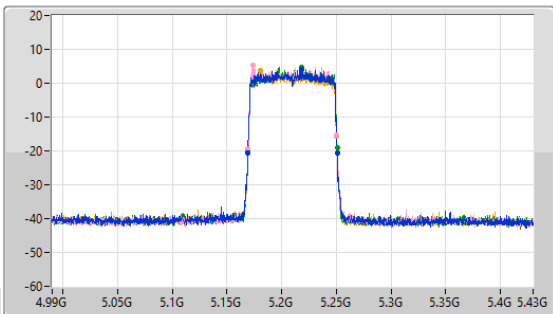

5.15-5.25GHz_802.11ax HEW80-BF_Nss1,(MCS0)_4TX

EBW

5210MHz

21/12/2022

CF: 5.21GHz
Span: 440MHz
RBW: 1MHz
VBW: 3MHz
Sweep Time: 100ms
Detector Type: Peak

CF: 5.21GHz
Span: 200MHz
RBW: 1MHz
VBW: 3MHz
Sweep Time: 100ms
Detector Type: Peak